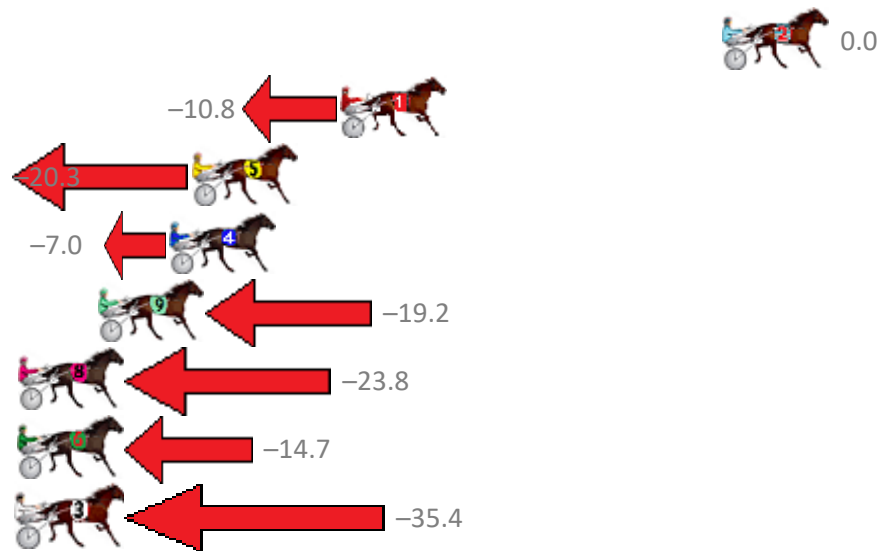

Albion Park Race 8 Distance 2138m

Saturday, 23 December 2017

Gross Time: 2:34.10 MileRate: 1:56.00 LeadTime: 39.10s First Qtr: 29.80s Second Qtr: 29.90s Third Qtr: 27.80s Fourth Qtr: 27.50s

No	Horse	Plc	Margin	Time	800Time (W)	400 Time (W)
2	WYNBERG TERROR	1	0.0m	2:34.10	55.30s (0)	27.50s (0)
1	MONUMENTAL	2	15.2m	2:35.15	56.05s (0)	28.20s (0)
5	POMPIDOU	3	21.1m	2:35.55	56.70s (1)	28.66s (1)
4	MIDNIGHT PROWLER	4	22.0m	2:35.61	55.78s (1)	27.91s (2)
9	MONARKMAC	5	24.8m	2:35.81	56.63s (1)	28.53s (1)
8	RAESAWINNER	6	32.8m	2:36.36	56.95s (0)	28.78s (0)
6	JACK HAMMER	7	34.7m	2:36.49	56.32s (1)	28.28s (2)
3	EPIRUS BOY	8	46.2m	2:37.28	57.75s (1)	29.56s (1)

Finish Position and metres gained from 800m

Trots Sectionals
Powered by
www.pjdata.com.au
Home of PJ Trots Analyser

The Racing Queensland Board (trading as Racing Queensland) and provider are not responsible for the completeness or accuracy of any of the information contained herein, and makes no representations about its suitability for any purpose.