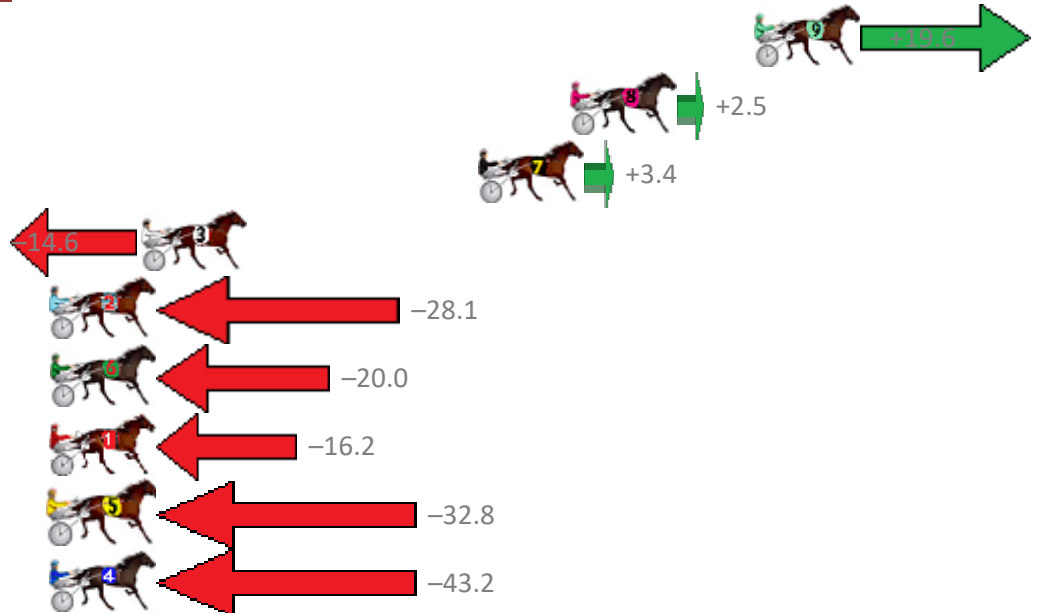

Albion Park Race 11 Distance 2138m

Saturday, 23 December 2017

Gross Time: 2:40.90 MileRate: 2:00.00 LeadTime: 41.80s First Qtr: 30.60s Second Qtr: 30.50s Third Qtr: 29.50s Fourth Qtr: 28.50s

No	Horse	Plc	Margin	Time	800Time (W)	400 Time (W)
9	RELEVEN DREAM	1	0.0m	2:40.90	56.58s (1)	28.22s (1)
8	MR MAYFLY	2	7.3m	2:41.42	57.82s (1)	29.02s (0)
7	SENITAS SUCCESS	3	11.0m	2:41.68	57.75s (1)	28.59s (2)
3	TWICE AS MUCH	4	24.4m	2:42.64	59.06s (0)	29.20s (1)
2	LANSBURY	5	33.3m	2:43.27	60.04s (0)	30.07s (0)
6	BLUE DON	6	35.2m	2:43.41	59.45s (0)	29.75s (2)
1	LIAVA	7	36.4m	2:43.49	59.17s (0)	29.64s (0)
5	MONORAIL	8	38.0m	2:43.61	60.38s (1)	30.47s (1)
4	STONED AGAIN	9	43.2m	2:43.98	61.13s (0)	31.08s (0)

Finish Position and metres gained from 800m

Trots Sectionals
Powered by
www.pjdata.com.au
Home of PJ Trots Analyser

The Racing Queensland Board (trading as Racing Queensland) and provider are not responsible for the completeness or accuracy of any of the information contained herein, and makes no representations about its suitability for any purpose.