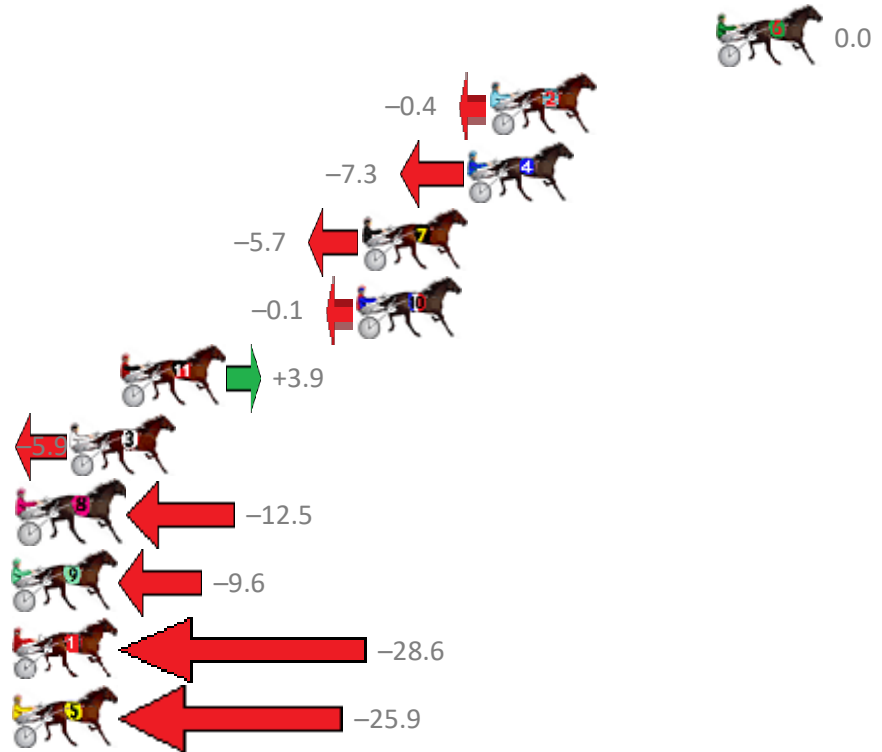

Albion Park Race 2 Distance 1660m

Saturday, 23 December 2017

Gross Time: 1:56.20 MileRate: 1:52.60 LeadTime: 3.50s First Qtr: 27.10s Second Qtr: 28.50s Third Qtr: 28.10s Fourth Qtr: 29.00s

No	Horse	Plc	Margin	Time	800Time (W)	400 Time (W)
6	CHANGE OF MIND	1	0.0m	1:56.20	57.10s (0)	29.00s (0)
2	RATE HIGHLY	2	9.0m	1:56.85	57.13s (0)	28.61s (0)
4	GANGSTER BOY	3	9.9m	1:56.92	57.62s (1)	29.43s (1)
7	MY ELUSIVE DREAM	4	14.1m	1:57.22	57.51s (2)	29.38s (1)
10	LOMBO RANMILES	5	14.3m	1:57.24	57.11s (0)	28.63s (0)
11	WAR DAN APOLLO	6	23.7m	1:57.92	56.82s (1)	28.82s (1)
3	RORY MACH	7	25.7m	1:58.06	57.52s (0)	29.12s (0)
8	MOJO MAJOR	8	27.7m	1:58.21	57.99s (1)	29.70s (2)
9	BRING ON LEFTY	9	31.4m	1:58.48	57.79s (1)	29.58s (2)
1	NUI TOC TIEN	10	32.8m	1:58.58	59.14s (0)	30.68s (0)
5	MAGOOGAN	11	34.3m	1:58.69	58.95s (1)	30.34s (1)

Finish Position and metres gained from 800m

Trots Sectionals
Powered by
www.pjdata.com.au
Home of PJ Trots Analyser

The Racing Queensland Board (trading as Racing Queensland) and provider are not responsible for the completeness or accuracy of any of the information contained herein, and makes no representations about its suitability for any purpose.