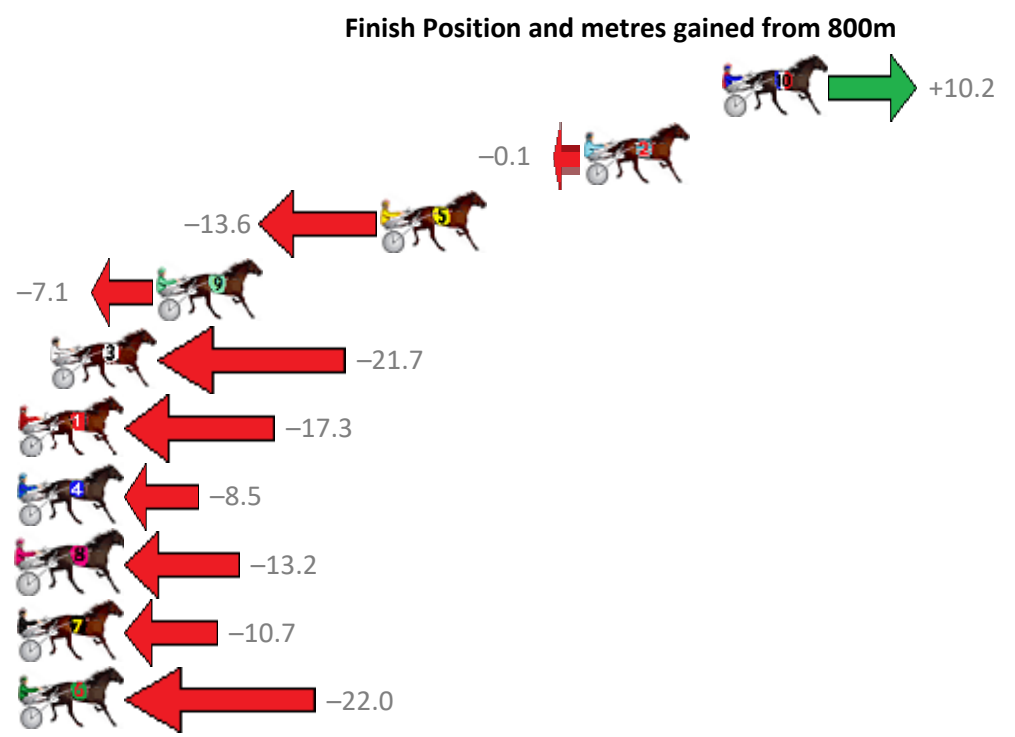

Albion Park Race 9 Distance 1660m

Saturday, 23 December 2017

Gross Time: 1:57.90 MileRate: 1:54.30 LeadTime: 3.60s First Qtr: 27.90s Second Qtr: 30.40s Third Qtr: 27.90s Fourth Qtr: 28.10s

No	Horse	Plc	Margin	Time	800Time (W)	400 Time (W)
10	GOTTA GLOW	1	0.0m	1:57.90	55.29s (1)	28.07s (1)
2	OUR DIAMOND EDITON	2	5.5m	1:58.29	56.01s (0)	28.14s (0)
5	GLENFERRIE BABY	3	13.6m	1:58.86	56.95s (0)	29.06s (0)
9	EVELYN JAY	4	22.5m	1:59.48	56.50s (2)	28.89s (2)
3	DIAMONDSFROMHEAV	5	26.7m	1:59.78	57.52s (1)	29.36s (1)
1	CALL ME YOURS	6	28.1m	1:59.87	57.21s (0)	29.15s (0)
4	HAVETOGETAWAYMOR	7	28.3m	1:59.89	56.60s (1)	28.96s (2)
8	THE MUSE	8	28.8m	1:59.92	56.92s (1)	29.13s (1)
7	JESSICA AMBER	9	31.1m	2:00.08	56.75s (0)	28.96s (0)
6	HEAVENS HINT	10	42.6m	2:00.89	57.54s (2)	29.52s (2)