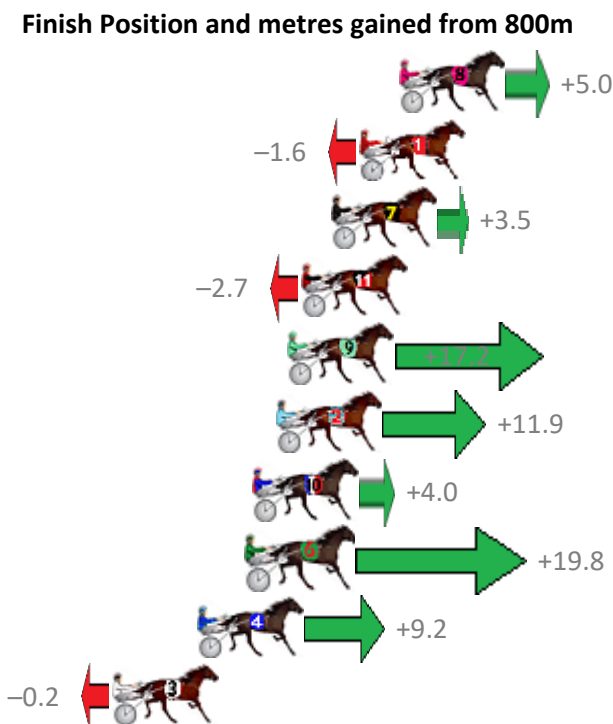

Albion Park Race 6 Distance 1660m

Saturday, 23 December 2017

Gross Time: 1:56.90 MileRate: 1:53.30 LeadTime: 3.50s First Qtr: 28.60s Second Qtr: 28.60s Third Qtr: 28.00s Fourth Qtr: 28.20s

No	Horse	Plc	Margin	Time	800Time (W)	400 Time (W)
8	CATCHA LEFTY	1	0.0m	1:56.90	55.85s (0)	27.86s (0)
1	THE SHADY ONE	2	1.6m	1:57.01	56.31s (0)	28.31s (0)
7	SMOOTH SHOWGIRL	3	2.7m	1:57.09	55.95s (1)	28.04s (1)
11	AVONNOVA	4	3.9m	1:57.17	56.39s (1)	28.43s (1)
9	JACKAROO BROMAC	5	4.4m	1:57.21	54.99s (1)	27.57s (2)
2	VILLAGE WITCH	6	4.9m	1:57.25	55.36s (1)	27.93s (2)
10	MAJESTIC MAJOR	7	5.8m	1:57.31	55.92s (0)	27.95s (0)
6	LANCELOT BROMAC	8	6.0m	1:57.32	54.81s (1)	27.34s (2)
4	THE SPACE INVADER	9	8.0m	1:57.46	55.55s (0)	27.75s (0)
3	REMEMBER THEM	10	11.4m	1:57.70	56.21s (1)	28.30s (1)