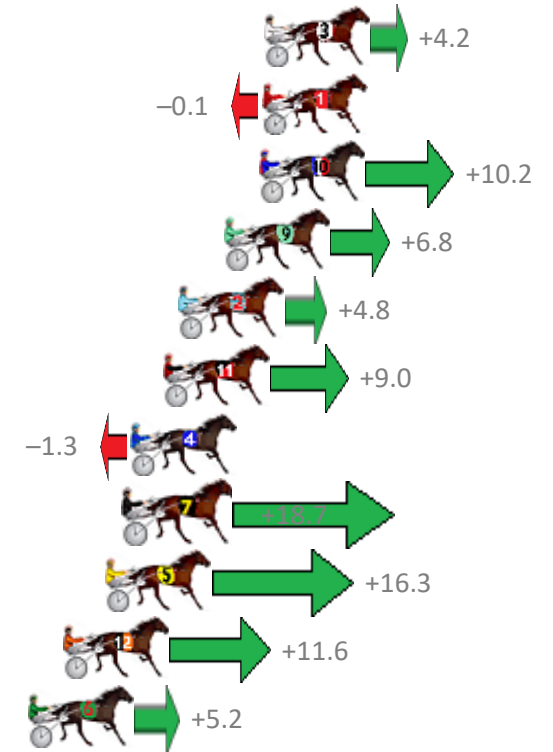

Albion Park Race 1 Distance 1660m

Saturday, 23 December 2017

Gross Time: 1:59.10 MileRate: 1:55.40 LeadTime: 3.40s First Qtr: 27.70s Second Qtr: 32.00s Third Qtr: 28.10s Fourth Qtr: 27.90s

No	Horse	Plc	Margin	Time	800Time (W)	400 Time (W)
3	POLISHED ROCKS	1	0.0m	1:59.10	55.71s (0)	27.58s (0)
1	CHAPTER ONE	2	0.1m	1:59.11	56.01s (0)	27.91s (0)
10	WITHALOTOFLUCK	3	0.2m	1:59.11	55.29s (2)	27.59s (2)
9	WRITTEN IN RED	4	1.6m	1:59.21	55.52s (0)	27.33s (0)
2	OUR MILLWOOD MAIZI	5	3.4m	1:59.34	55.66s (1)	27.66s (1)
11	COLD IDEAL	6	4.0m	1:59.38	55.37s (0)	27.17s (0)
4	BATTLE BORN	7	5.3m	1:59.47	56.09s (1)	28.13s (1)
7	MUNROE	8	5.5m	1:59.48	54.69s (2)	27.00s (2)
5	BETTABE PERFECT	9	6.3m	1:59.54	54.86s (1)	27.42s (1)
12	WESTERN BLAZE	10	8.0m	1:59.66	55.19s (2)	27.47s (2)
6	ANOTHER BROADWAY	11	9.4m	1:59.76	55.64s (2)	27.93s (2)

Finish Position and metres gained from 800m

Trots Sectionals
Powered by
www.pjdata.com.au
Home of PJ Trots Analyser

The Racing Queensland Board (trading as Racing Queensland) and provider are not responsible for the completeness or accuracy of any of the information contained herein, and makes no representations about its suitability for any purpose.