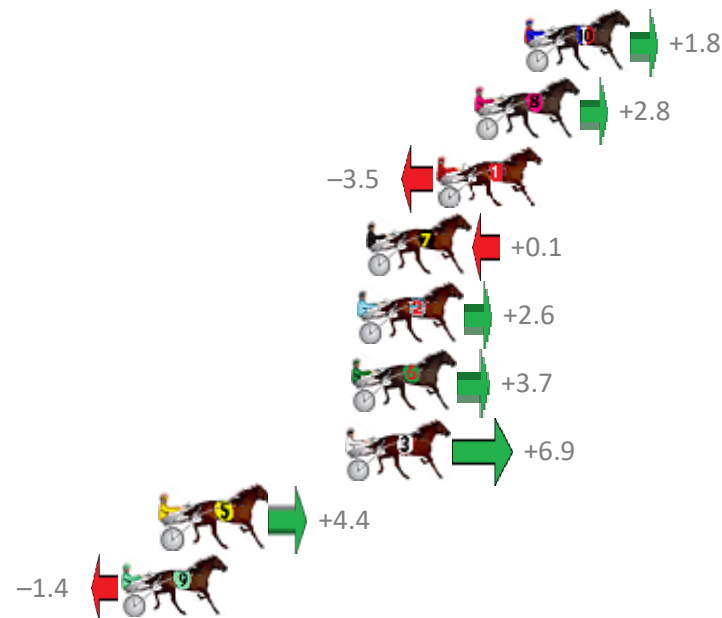

Albion Park Race 7 Distance 2138m

Saturday, 23 December 2017

Gross Time: 2:37.60 MileRate: 1:58.70 LeadTime: 38.10s First Qtr: 32.50s Second Qtr: 30.70s Third Qtr: 28.30s Fourth Qtr: 28.00s

No	Horse	Plc	Margin	Time	800Time (W)	400 Time (W)
10	MIND THE WIRE	1	0.0m	2:37.60	56.17s (1)	27.89s (1)
8	OVERLAP	2	2.0m	2:37.74	56.10s (0)	27.83s (0)
1	MAX RICHTER	3	3.5m	2:37.85	56.55s (0)	28.25s (0)
7	MONTANA FALCON	4	6.3m	2:38.04	56.29s (1)	28.02s (1)
2	THE PACMAN	5	6.6m	2:38.06	56.12s (0)	27.85s (0)
6	NUREYEV	6	6.9m	2:38.08	56.04s (1)	27.73s (1)
3	RUBYS BAD BOY	7	7.1m	2:38.10	55.81s (0)	27.57s (0)
5	IM JOHNNY JET	8	14.4m	2:38.61	55.99s (1)	28.21s (2)
9	THREO	9	16.0m	2:38.72	56.40s (2)	28.66s (2)

Finish Position and metres gained from 800m

Trots Sectionals
Powered by
www.pjdata.com.au
Home of PJ Trots Analyser

The Racing Queensland Board (trading as Racing Queensland) and provider are not responsible for the completeness or accuracy of any of the information contained herein, and makes no representations about its suitability for any purpose.