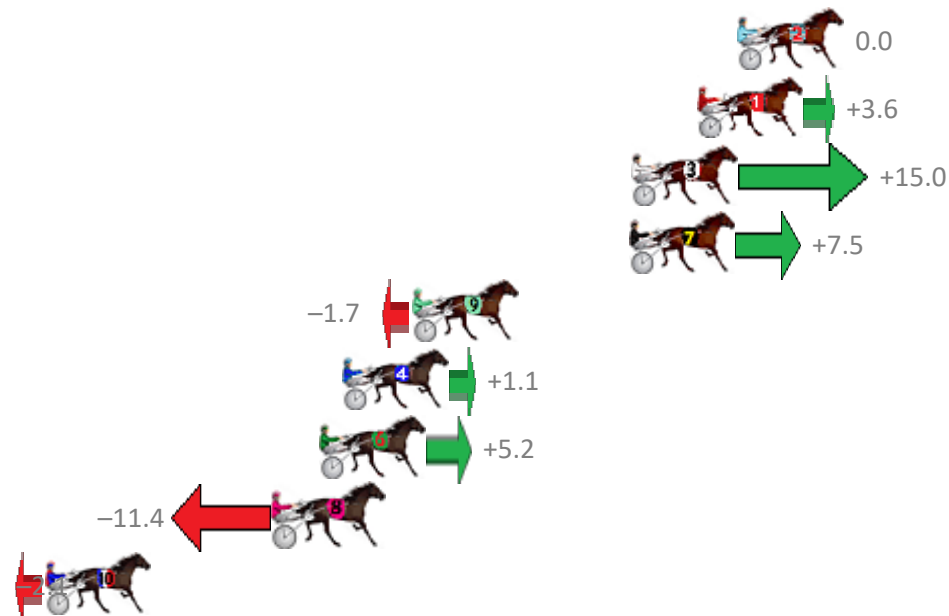

Albion Park Race 4 Distance 1660m

Saturday, 23 December 2017

Gross Time: 1:57.50   MileRate: 1:53.90   LeadTime: 3.60s   First Qtr: 28.50s   Second Qtr: 29.80s   Third Qtr: 27.40s   Fourth Qtr: 28.20s

No Horse	Plc	Margin	Time	800Time (W)	400 Time (W)
2 SECRET SMILE	1	0.0m	1:57.50	55.60s (0)	28.20s (0)
1 FRANCO REVEL	2	1.6m	1:57.61	55.35s (0)	27.95s (0)
3 CLARKEY	3	4.2m	1:57.80	54.56s (0)	27.27s (0)
7 DRIVE THE DREAM	4	4.3m	1:57.80	55.08s (1)	27.81s (1)
9 KETUT	5	12.9m	1:58.41	55.72s (0)	28.25s (0)
4 CORPORAL LUNA	6	15.7m	1:58.61	55.52s (1)	28.00s (1)
6 CHANTREY	7	16.6m	1:58.67	55.24s (1)	27.59s (1)
8 GLENFERRIE BOSS	8	18.4m	1:58.80	56.39s (1)	29.12s (1)
10 LIKEALLOFUS	9	27.5m	1:59.44	55.75s (0)	27.71s (0)

Finish Position and metres gained from 800m

Trots Sectionals
Powered by
www.pjdata.com.au
Home of PJ Trots Analyser

The Racing Queensland Board (trading as Racing Queensland) and provider are not responsible for the completeness or accuracy of any of the information contained herein, and makes no representations about its suitability for any purpose.