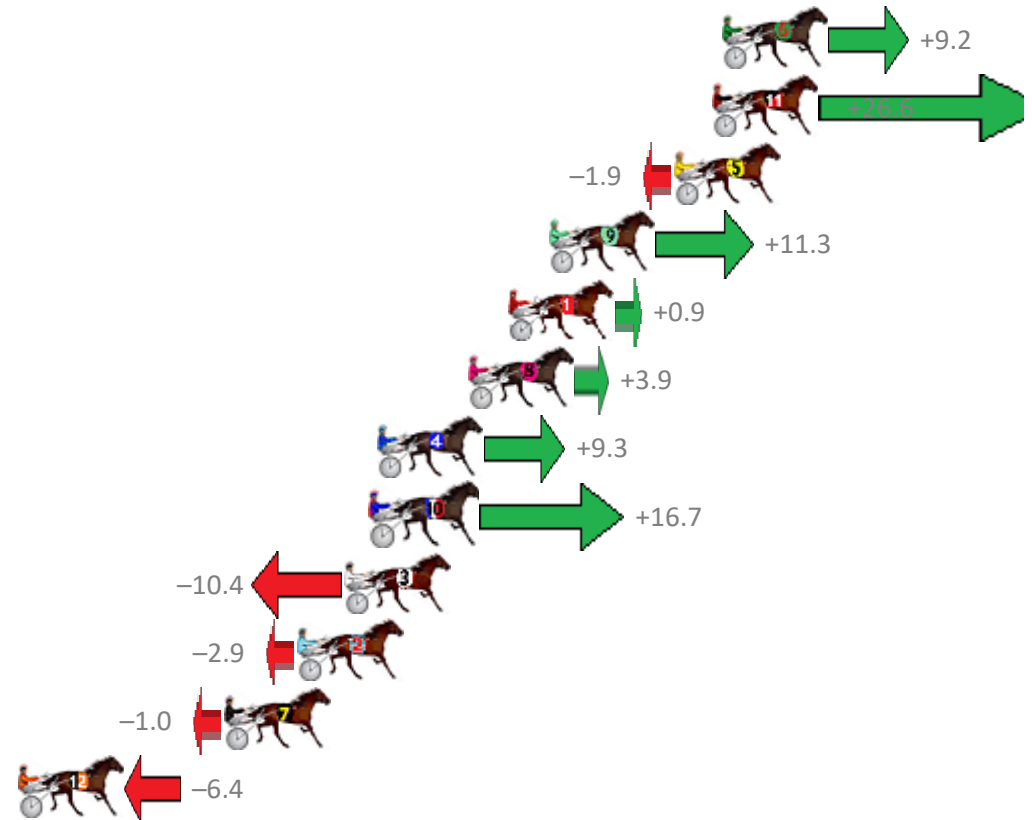

Albion Park Race 10 Distance 1660m

Saturday, 23 December 2017

Gross Time: 1:58.60 MileRate: 1:55.00 LeadTime: 3.60s First Qtr: 27.90s Second Qtr: 29.30s Third Qtr: 28.80s Fourth Qtr: 29.00s

NoHorse	Plc	Margin	Time	800Time (W)	400 Time (W)
6 SHADOW PASS	1	0.0m	1:58.60	57.14s (1)	28.74s (1)
11 JUST SAY GO	2	0.4m	1:58.63	55.88s (2)	28.01s (2)
5 BALTIC BLUE EYES	3	1.9m	1:58.74	57.94s (0)	29.14s (0)
9 ELZBOY	4	6.9m	1:59.10	56.98s (1)	28.82s (2)
1 ITS ALL GO	5	8.5m	1:59.22	57.73s (0)	28.91s (0)
8 MY CHANGE OF HEART	6	10.1m	1:59.33	57.52s (0)	28.72s (0)
4 WECANONLYHOPE	7	13.7m	1:59.59	57.13s (1)	28.88s (1)
10 INCITER	8	13.9m	1:59.61	56.59s (1)	28.47s (1)
3 RHIANNON SHANNON	9	15.0m	1:59.69	58.55s (0)	29.73s (0)
2 ARTS PEREGRINE	10	16.9m	1:59.83	58.01s (1)	29.53s (1)
7 IM ROLLING STONED	11	19.8m	2:00.04	57.87s (0)	29.06s (0)
12 MACHBINO	12	40.0m	2:01.50	58.26s (2)	30.13s (2)

Finish Position and metres gained from 800m

Trots Sectionals
Powered by
www.pjdata.com.au
Home of PJ Trots Analyser

The Racing Queensland Board (trading as Racing Queensland) and provider are not responsible for the completeness or accuracy of any of the information contained herein, and makes no representations about its suitability for any purpose.