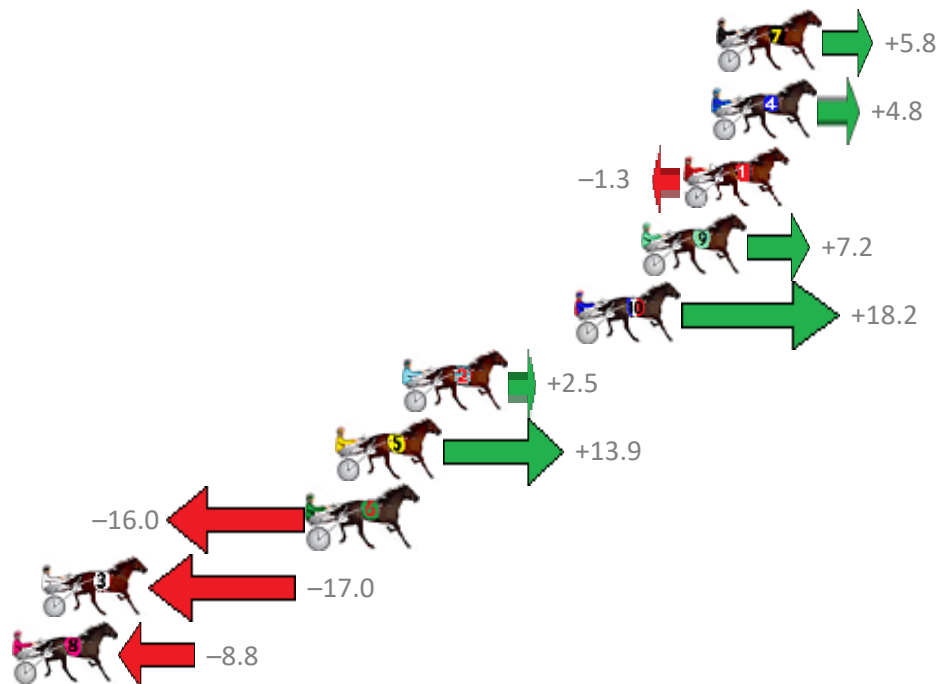

Redcliffe Race 6 Distance 2040m

Thursday, 28 December 2017

Gross Time: 2:34.30 MileRate: 2:01.80 LeadTime: 32.40s First Qtr: 32.20s Second Qtr: 31.10s Third Qtr: 29.30s Fourth Qtr: 29.30s

No	Horse	Plc	Margin	Time	800Time (W)	400 Time (W)
7	OUR BUSCEMI	1	0.0m	2:34.30	58.18s (0)	28.96s (0)
4	IMA TOP TYCOON	2	0.2m	2:34.31	58.25s (1)	28.95s (1)
1	TARIN KOWT	3	1.3m	2:34.40	58.70s (0)	29.40s (0)
9	FLASHING GOOD TIME	4	3.0m	2:34.52	58.07s (0)	28.88s (0)
10	RARING TO GO	5	5.6m	2:34.71	57.27s (1)	28.49s (2)
2	ILLAWONG LIVELY	6	12.5m	2:35.22	58.42s (1)	29.12s (1)
5	ELMAUR JOY	7	15.1m	2:35.41	57.58s (1)	28.85s (2)
6	MAKE A POINT	8	16.2m	2:35.49	59.77s (1)	30.44s (1)
3	BOB GAGE	9	26.8m	2:36.26	59.85s (1)	30.50s (1)
8	LEVI JADE	10	28.2m	2:36.37	59.24s (1)	30.46s (2)

Finish Position and metres gained from 800m

Trots Sectionals
Powered by
www.pjdata.com.au
Home of PJ Trots Analyser

The Racing Queensland Board (trading as Racing Queensland) and provider are not responsible for the completeness or accuracy of any of the information contained herein, and makes no representations about its suitability for any purpose.