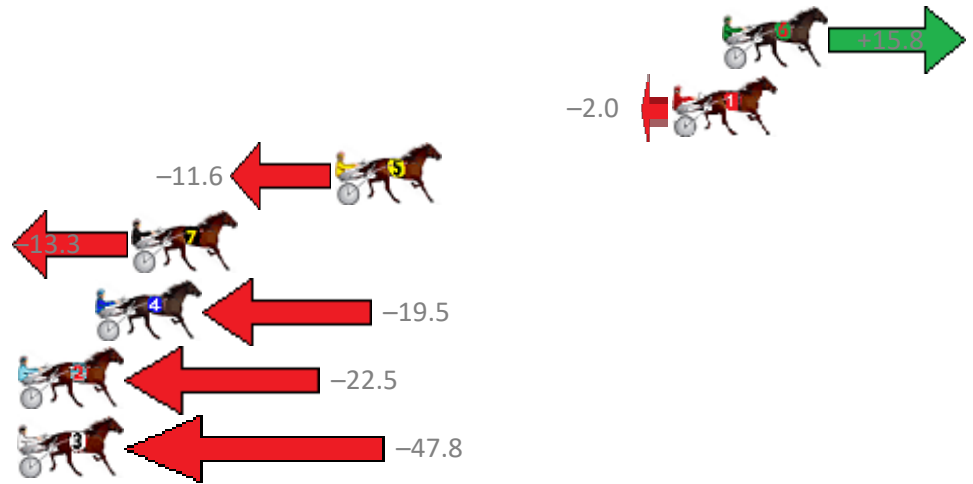

Redcliffe Race 1 Distance 1780m

Thursday, 28 December 2017

Gross Time: 2:15.10 MileRate: 2:02.20 LeadTime: 11.50s First Qtr: 31.30s Second Qtr: 32.10s Third Qtr: 30.10s Fourth Qtr: 30.10s

No	Horse	Plc	Margin	Time	800Time (W)	400 Time (W)
6	HERES MY NUMBER	1	0.0m	2:15.10	59.01s (2)	29.71s (2)
1	BARBOO	2	2.0m	2:15.25	60.35s (0)	30.25s (0)
5	LARA BAY	3	15.4m	2:16.26	61.07s (1)	31.14s (1)
7	GETINANHANGON	4	23.5m	2:16.87	61.20s (0)	31.13s (2)
4	MYBELLA ROSE	5	24.9m	2:16.97	61.67s (0)	31.25s (0)
2	BABY LUV	6	30.7m	2:17.41	61.89s (1)	31.22s (0)
3	MITCHELL MAGIC	7	60.8m	2:19.68	63.80s (1)	32.49s (0)

Finish Position and metres gained from 800m

Trots Sectionals
Powered by
www.pjdata.com.au
Home of PJ Trots Analyser

The Racing Queensland Board (trading as Racing Queensland) and provider are not responsible for the completeness or accuracy of any of the information contained herein, and makes no representations about its suitability for any purpose.