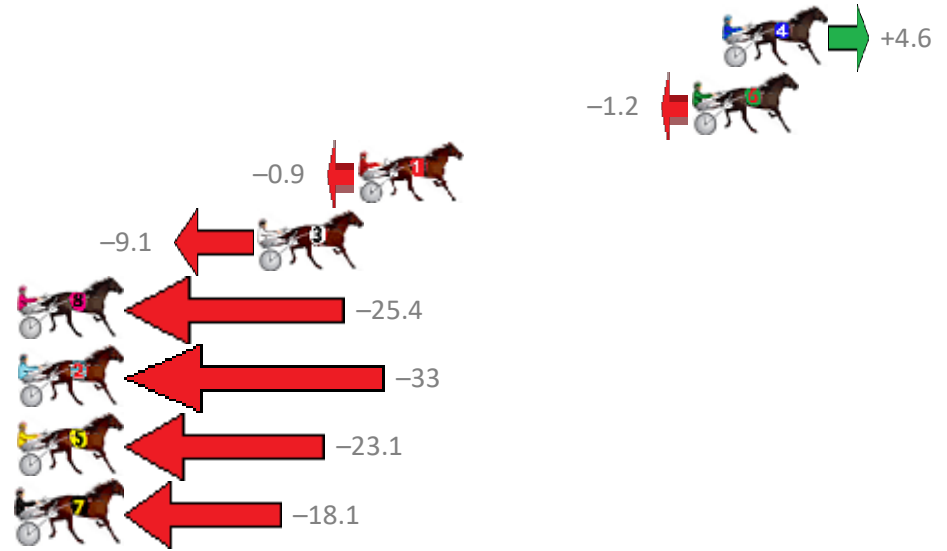

Redcliffe Race 8 Distance 2040m

Thursday, 28 December 2017

Gross Time: 2:30.30 MileRate: 1:58.50 LeadTime: 30.80s First Qtr: 31.10s Second Qtr: 30.20s Third Qtr: 29.10s Fourth Qtr: 29.10s

No	Horse	Plc	Margin	Time	800Time (W)	400 Time (W)
4	DRIVE THE DREAM	1	0.0m	2:30.30	57.87s (0)	28.77s (0)
6	COUNTDOWN	2	1.2m	2:30.39	58.29s (0)	29.19s (0)
1	LONG ROAD TO FAME	3	14.5m	2:31.35	58.27s (0)	29.11s (0)
3	RIVERLEIGH WILLIAM	4	18.5m	2:31.65	58.86s (0)	29.72s (0)
8	PHANTOM ROCKSTAR	5	33.2m	2:32.72	60.05s (1)	30.92s (1)
2	RED LUCK	6	35.8m	2:32.90	60.57s (1)	30.53s (1)
5	LIFESA RANGER	7	36.5m	2:32.96	59.88s (1)	30.90s (2)
7	IMA SEA STORM	8	36.5m	2:32.96	59.52s (0)	30.37s (2)

Finish Position and metres gained from 800m

Trots Sectionals
Powered by
www.pjdata.com.au
Home of PJ Trots Analyser

The Racing Queensland Board (trading as Racing Queensland) and provider are not responsible for the completeness or accuracy of any of the information contained herein, and makes no representations about its suitability for any purpose.