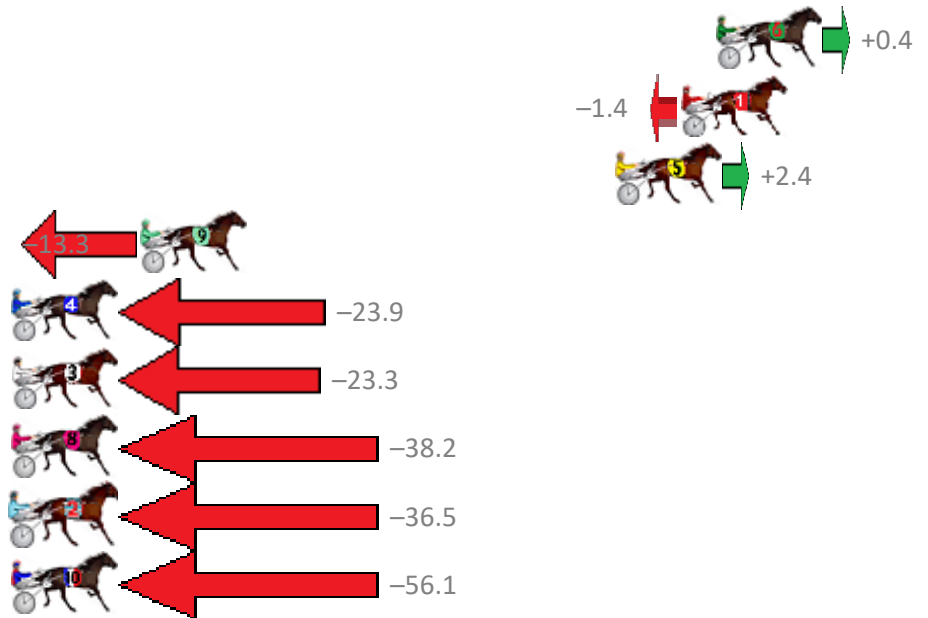

Redcliffe Race 5 Distance 2040m

Thursday, 28 December 2017

Gross Time: 2:32.80 MileRate: 2:00.60 LeadTime: 31.20s First Qtr: 30.90s Second Qtr: 29.50s Third Qtr: 29.40s Fourth Qtr: 31.80s

No	Horse	Plc	Margin	Time	800Time (W)	400 Time (W)
6	CONCENTRATION	1	0.0m	2:32.80	61.17s (1)	31.74s (1)
1	LONG DIRT ROAD	2	1.4m	2:32.91	61.31s (0)	31.91s (0)
5	IM ROLLING STONED	3	4.0m	2:33.12	61.02s (1)	31.53s (1)
9	EVERY THINGS ROSEY	4	22.9m	2:34.62	62.22s (0)	32.52s (1)
4	SISTA TO MAFUTA	5	37.3m	2:35.77	63.03s (1)	33.51s (2)
3	THE JEWEL THIEF	6	39.7m	2:35.96	62.98s (0)	33.45s (0)
8	LEORYAN	7	43.2m	2:36.23	64.12s (0)	34.46s (0)
2	IDEAL HOLMBOY	8	55.7m	2:37.23	63.99s (1)	34.16s (0)
10	DREAMTIME SARA	9	99.5m	2:40.71	65.49s (0)	35.34s (0)

Finish Position and metres gained from 800m

Trots Sectionals
Powered by
www.pjdata.com.au
Home of PJ Trots Analyser

The Racing Queensland Board (trading as Racing Queensland) and provider are not responsible for the completeness or accuracy of any of the information contained herein, and makes no representations about its suitability for any purpose.