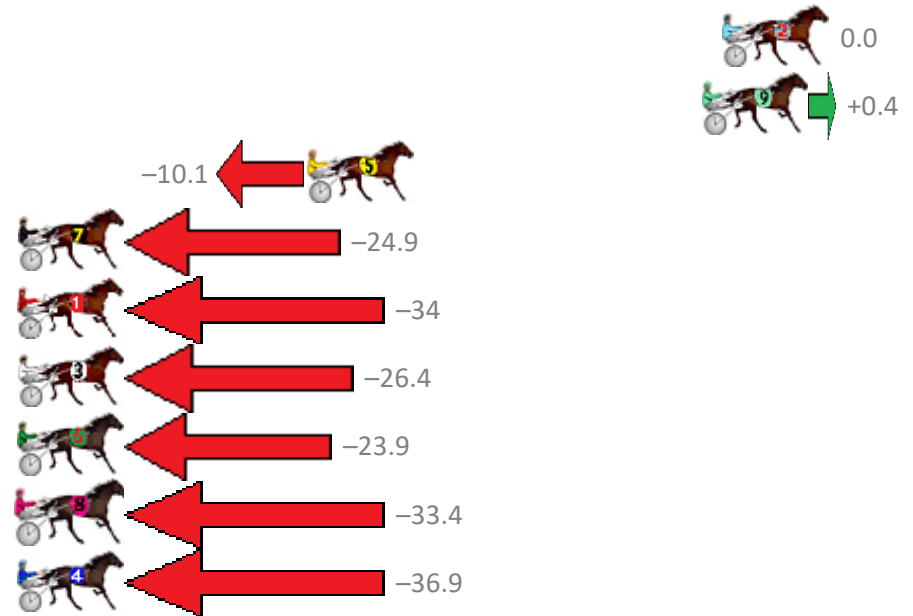

Redcliffe Race 2 Distance 1780m

Thursday, 28 December 2017

Gross Time: 2:10.80 MileRate: 1:58.30 LeadTime: 11.80s First Qtr: 30.40s Second Qtr: 31.20s Third Qtr: 29.00s Fourth Qtr: 28.40s

No	Horse	Plc	Margin	Time	800Time (W)	400 Time (W)
2	LONGSHANKS	1	0.0m	2:10.80	57.40s (0)	28.40s (0)
9	SHADOW PASS	2	0.8m	2:10.86	57.37s (1)	28.41s (1)
5	ALWAYS A JEWEL	3	16.5m	2:11.97	58.12s (1)	29.20s (1)
7	WEDDING NIGHT	4	35.3m	2:13.31	59.19s (0)	30.11s (0)
1	WILLSINTOWN	5	38.5m	2:13.53	59.79s (0)	30.71s (0)
3	CERTAINLY WAITNSEE	6	39.6m	2:13.61	59.29s (1)	29.55s (1)
6	MISS ROB ROY	7	46.7m	2:14.12	59.11s (1)	29.73s (3)
8	REDGARTERGAL	8	51.2m	2:14.44	59.80s (1)	30.25s (2)
4	PRIVATE JUJON	9	53.1m	2:14.57	60.05s (0)	30.65s (0)

Finish Position and metres gained from 800m

Trots Sectionals
Powered by
www.pjdata.com.au
Home of PJ Trots Analyser

The Racing Queensland Board (trading as Racing Queensland) and provider are not responsible for the completeness or accuracy of any of the information contained herein, and makes no representations about its suitability for any purpose.