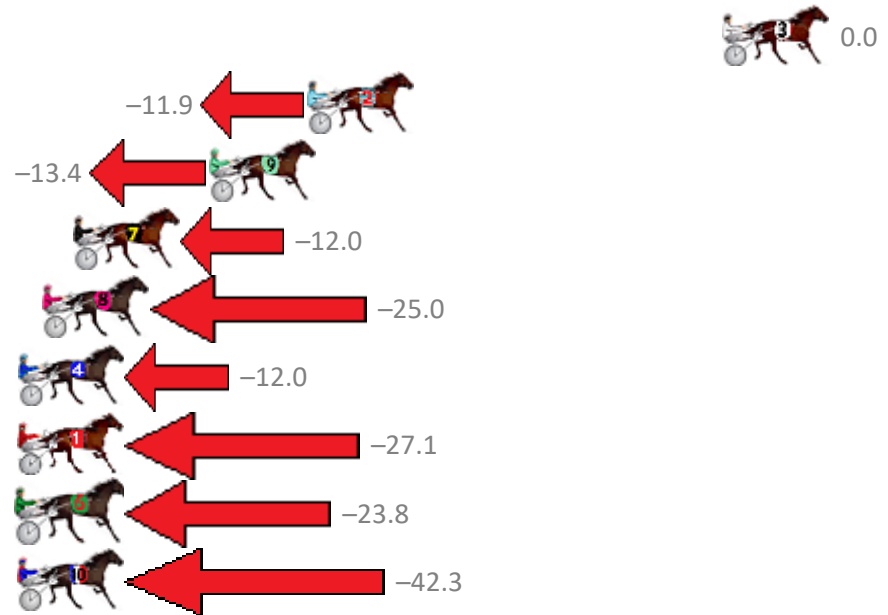

Redcliffe Race 7 Distance 2040m

Thursday, 28 December 2017

Gross Time: 2:32.70 MileRate: 2:00.50 LeadTime: 31.50s First Qtr: 31.80s Second Qtr: 31.20s Third Qtr: 29.00s Fourth Qtr: 29.20s

No	Horse	Plc	Margin	Time	800Time (W)	400 Time (W)
3	SACHE GIRL	1	0.0m	2:32.70	58.20s (0)	29.20s (0)
2	IM ISABELLA	2	16.5m	2:33.90	59.07s (0)	30.01s (0)
9	HE GETS IT	3	20.4m	2:34.19	59.17s (1)	30.34s (2)
7	ARTS PEREGRINE	4	25.8m	2:34.58	59.07s (0)	29.83s (0)
8	CHEYENNE WARRIOR	5	27.0m	2:34.67	60.02s (1)	30.79s (1)
4	JOHNNYCAKE	6	28.0m	2:34.74	59.07s (2)	30.40s (2)
1	SONNY ORLANDO	7	36.3m	2:35.35	60.17s (0)	30.93s (0)
6	MACHBINO	8	40.0m	2:35.62	59.93s (1)	30.73s (1)
10	VILLAGE TREASURE	9	54.3m	2:36.66	61.28s (1)	32.21s (1)

Finish Position and metres gained from 800m

Trots Sectionals
Powered by
www.pjdata.com.au
Home of PJ Trots Analyser

The Racing Queensland Board (trading as Racing Queensland) and provider are not responsible for the completeness or accuracy of any of the information contained herein, and makes no representations about its suitability for any purpose.