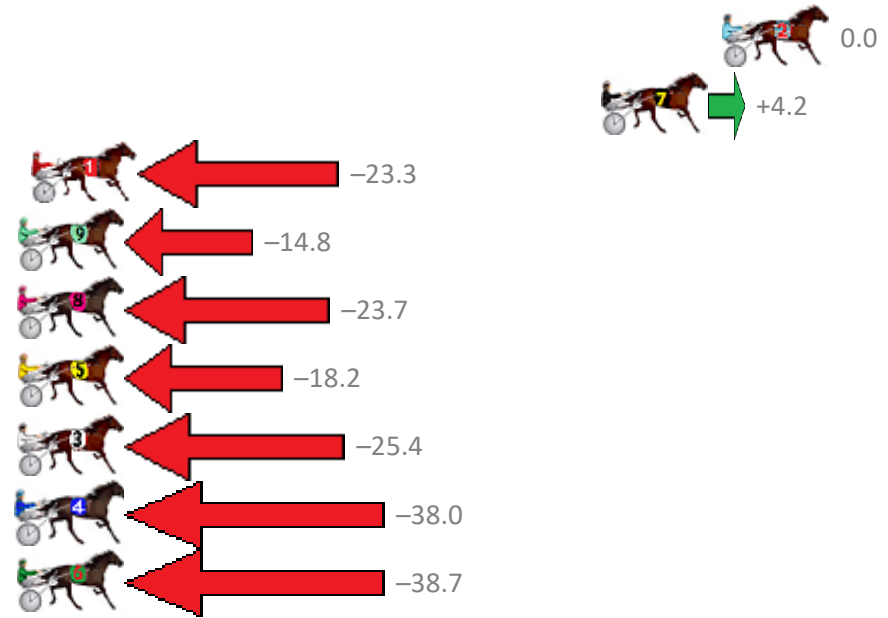

Redcliffe Race 3 Distance 1780m

Thursday, 28 December 2017

Gross Time: 2:14.00 MileRate: 2:01.10 LeadTime: 12.00s First Qtr: 30.60s Second Qtr: 31.40s Third Qtr: 30.50s Fourth Qtr: 29.50s

No	Horse	Plc	Margin	Time	800Time (W)	400 Time (W)
2	JUST CALL ME GOOSE	1	0.0m	2:14.00	60.00s (0)	29.50s (0)
7	MAESTRO MAC	2	4.8m	2:14.35	59.69s (0)	29.06s (0)
1	SAKOY	3	27.5m	2:16.03	61.75s (0)	31.09s (0)
9	ZARA ZARA REIGN	4	30.8m	2:16.27	61.11s (0)	30.50s (0)
8	SUGAR BRICHERS	5	35.9m	2:16.65	61.78s (1)	31.13s (1)
5	ELITE TORQUE	6	40.6m	2:16.99	61.37s (1)	30.53s (1)
3	MY PEPPERCORN LADY	7	42.6m	2:17.14	61.90s (1)	31.12s (1)
4	UNDERTHEKILT	8	44.8m	2:17.30	62.85s (1)	32.18s (1)
6	SUPER HORNET	9	59.5m	2:18.39	62.90s (0)	32.09s (0)

Finish Position and metres gained from 800m

Trots Sectionals
Powered by
www.pjdata.com.au
Home of PJ Trots Analyser

The Racing Queensland Board (trading as Racing Queensland) and provider are not responsible for the completeness or accuracy of any of the information contained herein, and makes no representations about its suitability for any purpose.