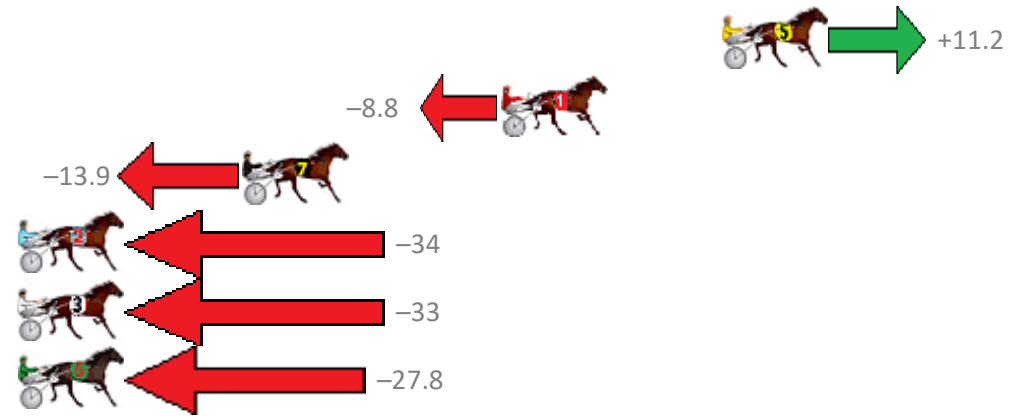

Redcliffe Race 4 Distance 1780m

Thursday, 28 December 2017

Gross Time: 2:09.60 MileRate: 1:57.10 LeadTime: 11.50s First Qtr: 28.70s Second Qtr: 31.70s Third Qtr: 28.80s Fourth Qtr: 28.90s

No Horse	Plc	Margin	Time	800Time (W)	400 Time (W)
5 KETUT	1	0.0m	2:09.60	56.89s (1)	28.90s (0)
1 MY MASTERCRAFTSMA	2	8.8m	2:10.24	58.33s (0)	28.99s (0)
7 ROCKY CARRINGTON	3	19.1m	2:10.98	58.70s (0)	29.36s (0)
2 RUATO BAY	4	35.6m	2:12.17	60.12s (1)	30.32s (1)
3 BLACK BELT	5	39.3m	2:12.44	60.04s (1)	30.25s (0)
6 SIR REGAL DELIGHT	6	43.6m	2:12.75	59.71s (1)	30.30s (1)

Finish Position and metres gained from 800m

Trots Sectionals
Powered by
www.pjdata.com.au
Home of PJ Trots Analyser

The Racing Queensland Board (trading as Racing Queensland) and provider are not responsible for the completeness or accuracy of any of the information contained herein, and makes no representations about its suitability for any purpose.