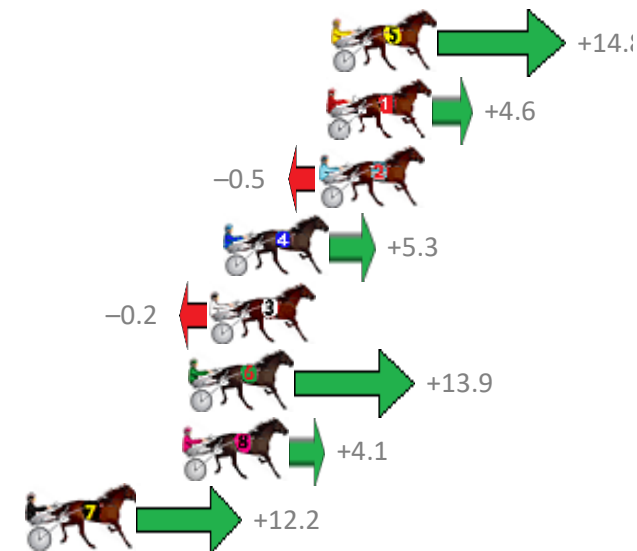

Albion Park Race 4 Distance 1660m

Saturday, 30 December 2017

Gross Time: 1:57.50 MileRate: 1:54.00 LeadTime: 3.60s First Qtr: 26.70s Second Qtr: 30.80s Third Qtr: 28.40s Fourth Qtr: 28.00s

No	Horse	Plc	Margin	Time	800Time (W)	400 Time (W)
5	VILLAGE WITCH	1	0.0m	1:57.50	55.36s (1)	27.27s (2)
1	BETTABE PERFECT	2	0.2m	1:57.51	56.08s (0)	27.66s (0)
2	MONTANA FALCON	3	0.5m	1:57.54	56.44s (0)	28.03s (0)
4	POLISHED ROCKS	4	4.3m	1:57.80	56.03s (1)	27.90s (2)
3	MUNROE	5	4.8m	1:57.84	56.41s (1)	28.15s (1)
6	BROADWAY PLAYBOY	6	5.7m	1:57.90	55.42s (1)	27.42s (1)
8	BRING ON LEFTY	7	5.9m	1:57.91	56.11s (0)	27.73s (0)
7	SECRET SMILE	8	12.0m	1:58.34	55.54s (1)	27.36s (1)

Finish Position and metres gained from 800m

Trots Sectionals
Powered by
www.pjdata.com.au
Home of PJ Trots Analyser

The Racing Queensland Board (trading as Racing Queensland) and provider are not responsible for the completeness or accuracy of any of the information contained herein, and makes no representations about its suitability for any purpose.