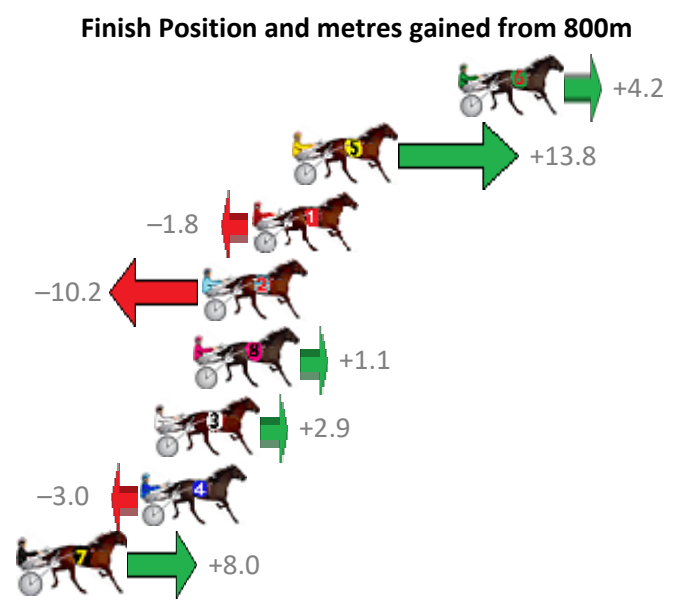

Albion Park Race 5 Distance 1660m

Saturday, 30 December 2017

Gross Time: 1:56.60 MileRate: 1:53.00 LeadTime: 3.60s First Qtr: 26.50s Second Qtr: 30.00s Third Qtr: 27.80s Fourth Qtr: 28.70s

No	Horse	Plc	Margin	Time	800Time (W)	400 Time (W)
6	WITHALOTOFLUCK	1	0.0m	1:56.60	56.20s (1)	28.50s (1)
5	LANCELOT BROMAC	2	6.6m	1:57.07	55.53s (1)	28.40s (2)
1	STORMFORTHEBOYS	3	8.2m	1:57.19	56.63s (0)	28.73s (0)
2	OVERLAP	4	10.2m	1:57.33	57.22s (0)	29.43s (0)
8	LOMBO RANMILES	5	10.5m	1:57.35	56.42s (0)	28.55s (0)
3	COLD IDEAL	6	12.1m	1:57.47	56.30s (1)	28.66s (1)
4	CHAPTER ONE	7	12.6m	1:57.50	56.71s (1)	29.03s (1)
7	ANOTHER BROADWAY	8	17.4m	1:57.85	55.93s (1)	28.83s (2)

Trots Sectionals
Powered by
www.pjdata.com.au
Home of PJ Trots Analyser

The Racing Queensland Board (trading as Racing Queensland) and provider are not responsible for the completeness or accuracy of any of the information contained herein, and makes no representations about its suitability for any purpose.