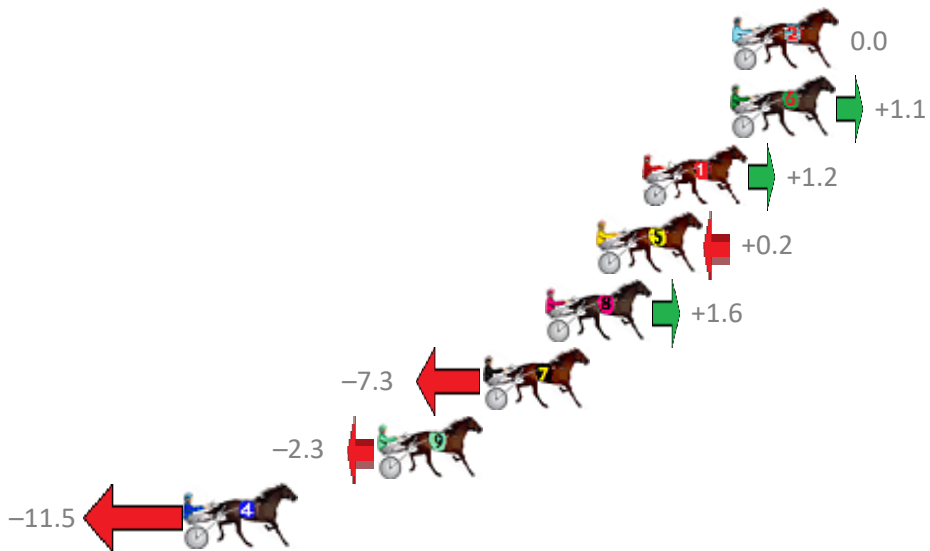

Albion Park Race 3 Distance 2138m

Saturday, 30 December 2017

Gross Time: 2:37.10 MileRate: 1:58.20 LeadTime: 37.70s First Qtr: 31.20s Second Qtr: 32.10s Third Qtr: 27.80s Fourth Qtr: 28.30s

No	Horse	Plc	Margin	Time	800Time (W)	400 Time (W)
2	YOUNG AMERICAN	1	0.0m	2:37.10	56.10s (0)	28.30s (0)
6	GASMONKEY	2	0.1m	2:37.11	56.02s (1)	28.26s (1)
1	MASTER MONTANA	3	3.6m	2:37.35	56.02s (0)	28.23s (0)
5	LIVING GRAND	4	5.4m	2:37.48	56.09s (1)	28.24s (1)
8	JAKES A JOY	5	7.4m	2:37.62	55.99s (0)	28.19s (0)
7	KARLOO MAC	6	9.9m	2:37.80	56.61s (2)	28.87s (2)
9	FIRE AND ICE	7	14.1m	2:38.10	56.26s (2)	28.80s (2)
4	MY MOJO	8	21.7m	2:38.64	56.91s (1)	28.96s (1)

Finish Position and metres gained from 800m

Trots Sectionals
Powered by
www.pjdata.com.au
Home of PJ Trots Analyser

The Racing Queensland Board (trading as Racing Queensland) and provider are not responsible for the completeness or accuracy of any of the information contained herein, and makes no representations about its suitability for any purpose.