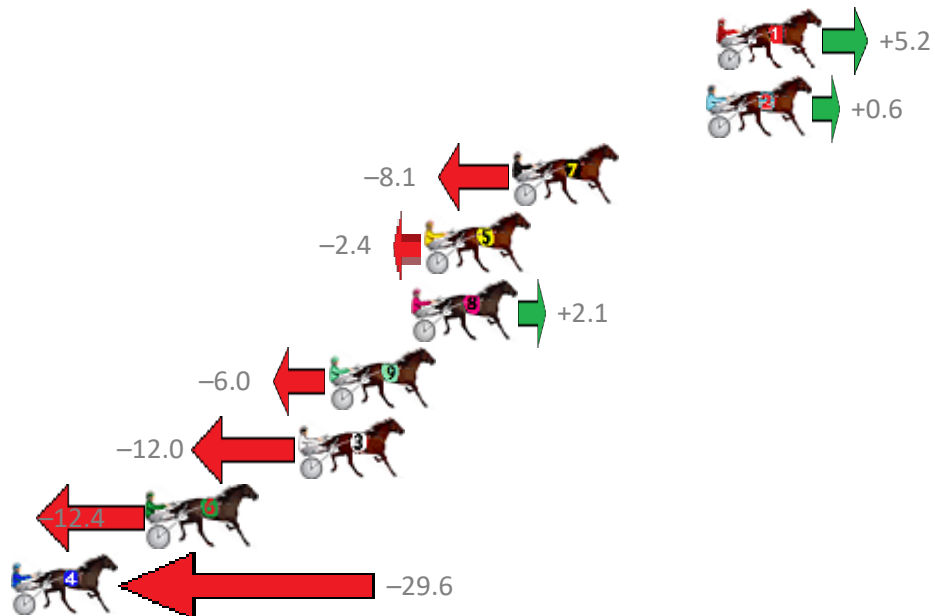

Albion Park Race 7 Distance 2138m

Saturday, 30 December 2017

Gross Time: 2:37.00 MileRate: 1:58.20 LeadTime: 37.90s First Qtr: 32.10s Second Qtr: 29.80s Third Qtr: 28.30s Fourth Qtr: 28.90s

NoHorse	Plc	Margin	Time	800Time (W)	400 Time (W)
1 CALL ME YOURS	1	0.0m	2:37.00	56.83s (0)	28.58s (0)
2 THE MUSE	2	0.4m	2:37.03	57.16s (0)	28.93s (0)
7 WEEDONS EXPRESS	3	8.1m	2:37.59	57.78s (1)	29.44s (1)
5 RIVERLEIGH JEFF	4	11.6m	2:37.84	57.37s (2)	29.10s (2)
8 GLOVEMAN GILLY	5	12.1m	2:37.87	57.05s (2)	28.79s (2)
9 ROCKY CARRINGTON	6	15.4m	2:38.11	57.63s (1)	29.23s (1)
3 CHANG MAI	7	16.6m	2:38.20	58.06s (2)	29.80s (2)
6 ARCHIECANO	8	22.6m	2:38.63	58.09s (0)	29.59s (0)
4 KYMS BOY	9	34.2m	2:39.47	59.32s (1)	30.89s (1)

Finish Position and metres gained from 800m

Trots Sectionals
Powered by
www.pjdata.com.au
Home of PJ Trots Analyser

The Racing Queensland Board (trading as Racing Queensland) and provider are not responsible for the completeness or accuracy of any of the information contained herein, and makes no representations about its suitability for any purpose.