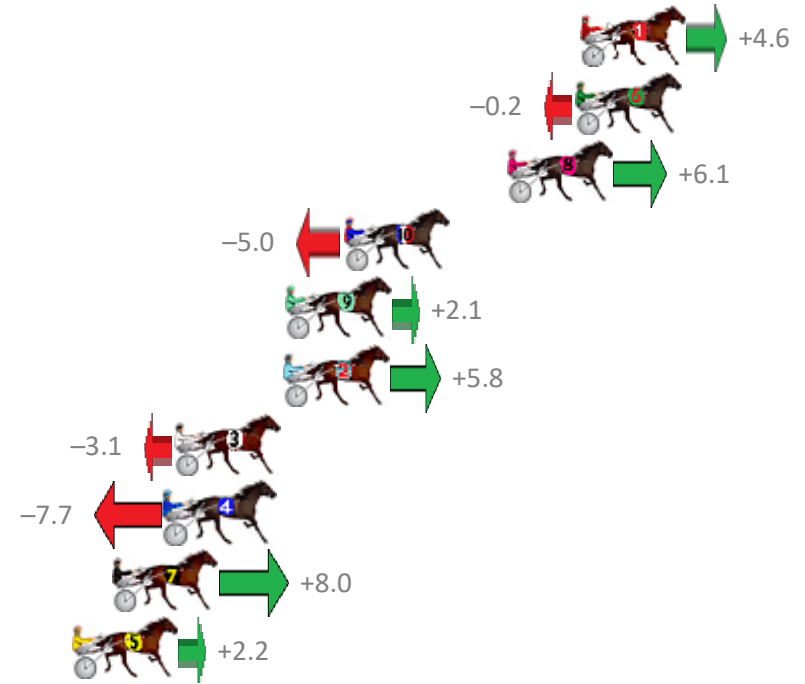

Albion Park Race 2 Distance 2138m

Saturday, 30 December 2017

Gross Time: 2:33.40 MileRate: 1:55.50 LeadTime: 36.10s First Qtr: 29.90s Second Qtr: 30.50s Third Qtr: 28.30s Fourth Qtr: 28.60s

No	Horse	Plc	Margin	Time	800Time (W)	400 Time (W)
1	SICILIAN SLUMBER	1	0.0m	2:33.40	56.57s (0)	28.30s (0)
6	GANGSTER BOY	2	0.2m	2:33.41	56.91s (0)	28.61s (0)
8	CROFT BAY	3	2.9m	2:33.61	56.47s (0)	28.18s (0)
10	WYNBERG TERROR	4	9.4m	2:34.07	57.26s (1)	29.01s (1)
9	MONUMENTAL	5	11.7m	2:34.24	56.75s (0)	28.46s (0)
2	CHEVAL ZEPPENOLOGY	6	11.8m	2:34.24	56.49s (1)	28.00s (2)
3	REDS JET STAR	7	16.1m	2:34.55	57.12s (1)	28.69s (2)
4	ARROKEEFE	8	16.5m	2:34.58	57.45s (1)	29.04s (1)
7	MIDNIGHT PROWLER	9	18.6m	2:34.73	56.33s (1)	28.40s (1)
5	CORPORAL LUNA	10	20.2m	2:34.84	56.74s (2)	28.21s (2)

Finish Position and metres gained from 800m

Trots Sectionals
Powered by
www.pjdata.com.au
Home of PJ Trots Analyser

The Racing Queensland Board (trading as Racing Queensland) and provider are not responsible for the completeness or accuracy of any of the information contained herein, and makes no representations about its suitability for any purpose.