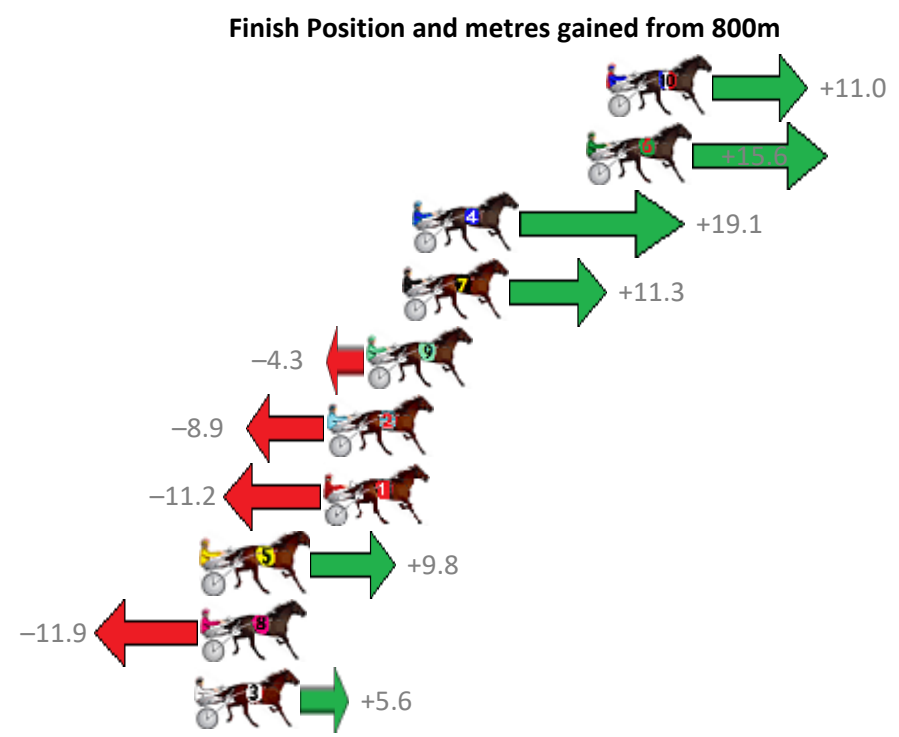

# Albion Park Race 6 Distance 1660m

Saturday, 30 December 2017

Gross Time: 1:59.80 MileRate: 1:56.10 LeadTime: 3.80s First Qtr: 28.10s Second Qtr: 30.70s Third Qtr: 28.10s Fourth Qtr: 29.10s

No	Horse	Plc	Margin	Time	800Time (W)	400 Time (W)
10	JESSICA AMBER	1	0.0m	1:59.80	56.41s (2)	28.74s (2)
6	COTTON COLD CANDY	2	0.8m	1:59.86	56.08s (2)	28.43s (2)
4	OUR DIAMOND EDITON	3	7.7m	2:00.36	55.83s (2)	28.29s (3)
7	HEAVENS HINT	4	8.1m	2:00.39	56.39s (1)	28.58s (2)
9	GLENFERRIE BABY	5	9.5m	2:00.49	57.51s (2)	29.79s (1)
2	MISS CATALINA	6	11.1m	2:00.61	57.84s (1)	29.44s (1)
1	DIAMONDSFROMHEAV	7	11.2m	2:00.61	58.00s (0)	29.65s (0)
5	EVELYN JAY	8	16.0m	2:00.96	56.50s (1)	29.20s (0)
8	IRISHTOWN BABE	9	16.1m	2:00.97	58.05s (0)	29.67s (0)
3	BALTIC BLUE EYES	10	16.4m	2:00.99	56.80s (2)	28.95s (1)