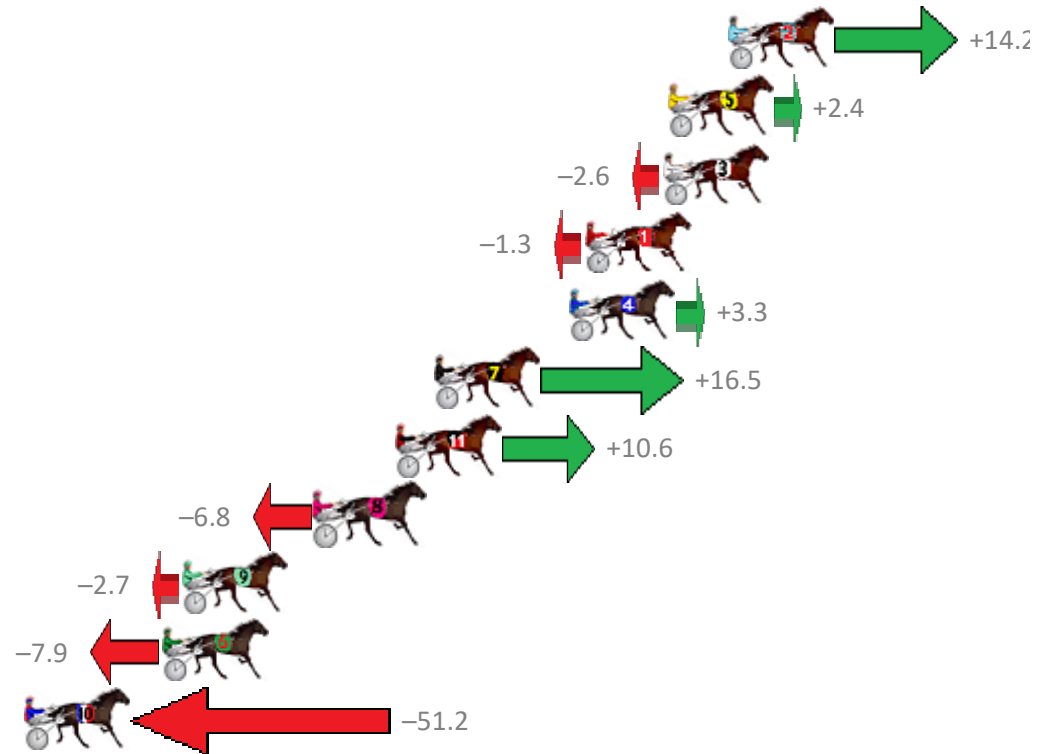

Albion Park Race 1 Distance 2138m

Saturday, 30 December 2017

Gross Time: 2:34.10 MileRate: 1:56.00 LeadTime: 38.80s First Qtr: 29.10s Second Qtr: 29.40s Third Qtr: 28.70s Fourth Qtr: 28.10s

No Horse	Plc	Margin	Time	800Time (W)	400 Time (W)
2 CLARKEY	1	0.0m	2:34.10	55.79s (1)	27.12s (1)
5 DIESEL SHANNON	2	2.4m	2:34.27	56.63s (1)	27.95s (2)
3 POMPIDOU	3	2.6m	2:34.28	56.98s (0)	28.28s (0)
1 FOURS ENUF TAS	4	5.7m	2:34.50	56.89s (0)	28.14s (0)
4 DRIVE THE DREAM	5	6.3m	2:34.54	56.57s (1)	27.85s (2)
7 THE CHARGING MOA	6	11.7m	2:34.92	55.63s (1)	27.24s (2)
11 GEORGIA GRACE	7	13.2m	2:35.03	56.05s (1)	27.66s (2)
8 RATE HIGHLY	8	16.4m	2:35.25	57.28s (0)	28.51s (0)
9 THE PACMAN	9	21.7m	2:35.62	56.99s (2)	28.56s (2)
6 WEE JIMMY	10	22.5m	2:35.68	57.36s (0)	28.57s (0)
10 KOTARE YORK	11	51.8m	2:37.74	60.44s (1)	31.35s (1)

Finish Position and metres gained from 800m

Trots Sectionals
Powered by
www.pjdata.com.au
Home of PJ Trots Analyser

The Racing Queensland Board (trading as Racing Queensland) and provider are not responsible for the completeness or accuracy of any of the information contained herein, and makes no representations about its suitability for any purpose.