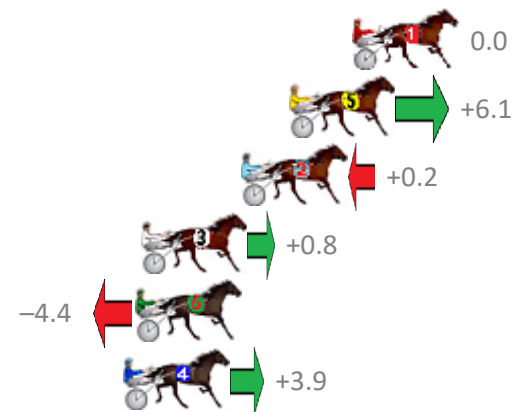

Albion Park Race 8 Distance 2138m

Saturday, 30 December 2017

Gross Time: 2:34.10   MileRate: 1:56.00   LeadTime: 37.30s   First Qtr: 30.60s   Second Qtr: 30.60s   Third Qtr: 28.60s   Fourth Qtr: 27.00s

No	Horse	Plc	Margin	Time	800Time (W)	400 Time (W)
1	GLENFERRIE HOOD	1	0.0m	2:34.10	55.60s (0)	27.00s (0)
5	OUR HI JINX	2	2.5m	2:34.27	55.18s (1)	26.68s (1)
2	CATCHA LEFTY	3	4.4m	2:34.40	55.59s (0)	26.95s (0)
3	MAJESTIC MAJOR	4	8.4m	2:34.67	55.54s (0)	26.91s (0)
6	IDEAL SCOTT	5	8.6m	2:34.68	55.91s (1)	27.39s (1)
4	THE SPACE INVADER	6	9.1m	2:34.71	55.33s (1)	26.80s (1)

Finish Position and metres gained from 800m

Trots Sectionals
Powered by
www.pjdata.com.au
Home of PJ Trots Analyser

The Racing Queensland Board (trading as Racing Queensland) and provider are not responsible for the completeness or accuracy of any of the information contained herein, and makes no representations about its suitability for any purpose.