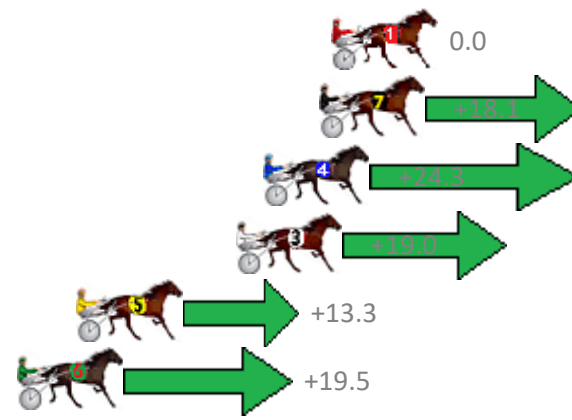

Albion Park Race 9 Distance 1660m

Saturday, 30 December 2017

Gross Time: 1:58.20 MileRate: 1:54.60 LeadTime: 3.50s First Qtr: 28.30s Second Qtr: 29.00s Third Qtr: 29.40s Fourth Qtr: 28.00s

No	Horse	Plc	Margin	Time	800Time (W)	400 Time (W)
1	COMPLY OR DIE	1	0.0m	1:58.20	57.40s (0)	28.00s (0)
7	CHANTREY	2	0.5m	1:58.24	56.10s (1)	27.71s (1)
4	CALCAVADO	3	2.7m	1:58.39	55.66s (1)	27.25s (1)
3	FLOYD MAYWEATHER	4	3.8m	1:58.47	56.04s (1)	27.64s (1)
5	SUPALINER	5	10.1m	1:58.91	56.45s (0)	27.80s (0)
6	SIR REGAL DELIGHT	6	12.5m	1:59.07	56.00s (1)	27.57s (1)
2	REDDY FIRE	7	25.9m	2:00.01	57.95s (0)	29.21s (0)

Finish Position and metres gained from 800m

Trots Sectionals
Powered by
www.pjdata.com.au
Home of PJ Trots Analyser

The Racing Queensland Board (trading as Racing Queensland) and provider are not responsible for the completeness or accuracy of any of the information contained herein, and makes no representations about its suitability for any purpose.