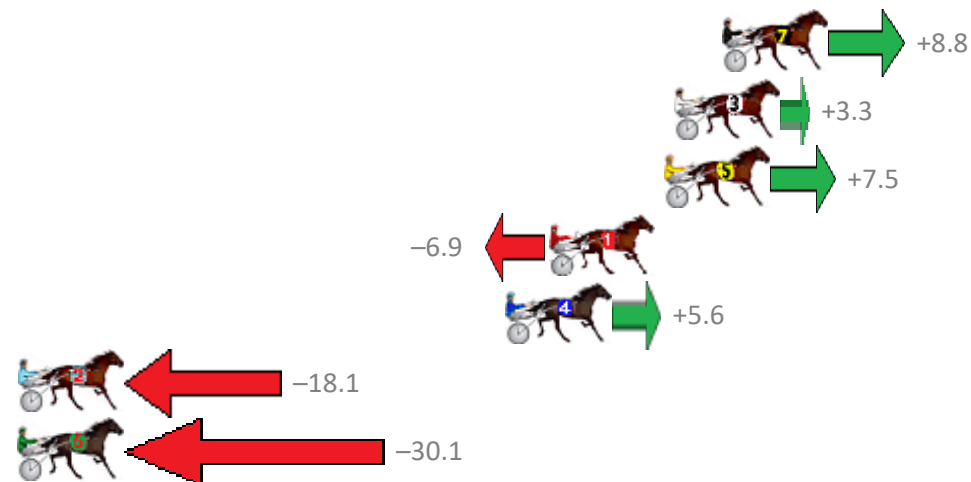

Albion Park Race 10 Distance 2138m

Saturday, 30 December 2017

Gross Time: 2:43.00 MileRate: 2:01.50 LeadTime: 43.00s First Qtr: 31.00s Second Qtr: 30.20s Third Qtr: 29.90s Fourth Qtr: 28.90s

No	Horse	Plc	Margin	Time	800Time (W)	400 Time (W)
7	RELEVEN DREAM	1	0.0m	2:43.00	58.15s (1)	28.41s (2)
3	LIAVA	2	1.9m	2:43.14	58.56s (0)	28.72s (0)
5	SENITAS SUCCESS	3	2.3m	2:43.17	58.25s (0)	28.43s (0)
1	FOURSHARESMOREBEE	4	6.9m	2:43.50	59.31s (0)	29.40s (0)
4	CHEVALS RACER	5	8.6m	2:43.62	58.39s (0)	28.58s (0)
2	TWICE AS MUCH	6	32.5m	2:45.35	60.13s (1)	30.34s (1)
6	UNICO PEGASUS	7	34.1m	2:45.46	61.01s (1)	30.96s (1)

Finish Position and metres gained from 800m

Trots Sectionals
Powered by
www.pjdata.com.au
Home of PJ Trots Analyser

The Racing Queensland Board (trading as Racing Queensland) and provider are not responsible for the completeness or accuracy of any of the information contained herein, and makes no representations about its suitability for any purpose.