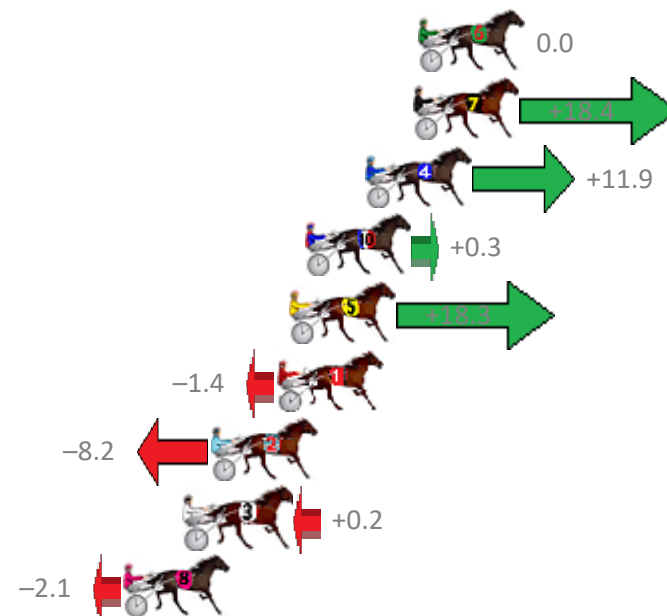

Albion Park Race 5 Distance 2138m

Saturday, 20 January 2018

Gross Time: 2:32.70 MileRate: 1:54.90 LeadTime: 36.40s First Qtr: 29.70s Second Qtr: 29.70s Third Qtr: 28.00s Fourth Qtr: 28.90s

No Horse	Plc	Margin	Time	800Time (W)	400 Time (W)
6 GLENFERRIE HOOD	1	0.0m	2:32.70	56.90s (1)	28.90s (1)
7 JOYS A BABE	2	0.2m	2:32.71	55.59s (1)	27.63s (1)
4 WITHALOTOFLUCK	3	2.1m	2:32.85	56.05s (1)	28.04s (2)
10 AVONNOVA	4	4.5m	2:33.03	56.88s (1)	28.88s (1)
5 OUR HI JINX	5	5.1m	2:33.07	55.60s (1)	27.61s (1)
1 LANCELOT BROMAC	6	5.6m	2:33.10	57.00s (0)	28.96s (0)
2 CATCHA LEFTY	7	8.2m	2:33.29	57.48s (0)	29.49s (0)
3 VILLAGE WITCH	8	9.2m	2:33.36	56.89s (1)	28.84s (1)
8 ALLELUIA	9	11.7m	2:33.55	57.05s (0)	29.05s (0)

Finish Position and metres gained from 800m

Trots Sectionals
Powered by
www.pjdata.com.au
Home of PJ Trots Analyser

The Racing Queensland Board (trading as Racing Queensland) and provider are not responsible for the completeness or accuracy of any of the information contained herein, and makes no representations about its suitability for any purpose.