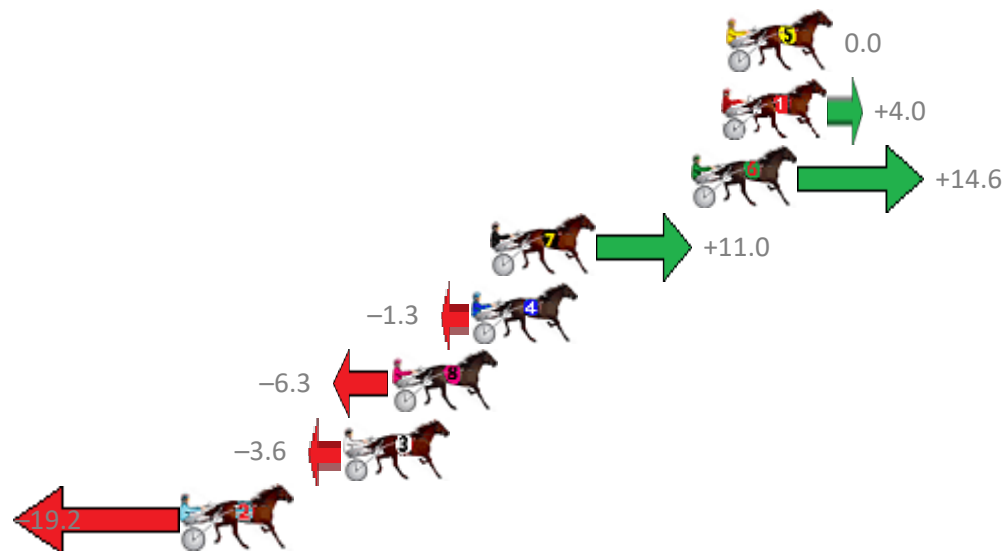

Albion Park Race 7 Distance 1660m

Saturday, 20 January 2018

Gross Time: 1:57.50   MileRate: 1:53.90   LeadTime: 3.40s   First Qtr: 27.60s   Second Qtr: 30.10s   Third Qtr: 28.20s   Fourth Qtr: 28.20s

No	Horse	Plc	Margin	Time	800Time (W)	400 Time (W)
5	MONTANA FALCON	1	0.0m	1:57.50	56.40s (0)	28.20s (0)
1	WAR DAN APOLLO	2	0.2m	1:57.51	56.12s (0)	27.85s (0)
6	OVERLAP	3	1.4m	1:57.60	55.37s (1)	27.97s (2)
7	BROADWAY PLAYBOY	4	9.4m	1:58.16	55.62s (1)	28.02s (2)
4	DEANO ROBYN	5	10.1m	1:58.21	56.49s (0)	28.22s (0)
8	THREO	6	13.3m	1:58.44	56.84s (1)	28.45s (1)
3	MAX RICHTER	7	15.2m	1:58.57	56.65s (1)	28.19s (1)
2	SECRET SMILE	8	21.6m	1:59.02	57.75s (1)	29.36s (1)

Finish Position and metres gained from 800m

Trots Sectionals
Powered by
www.pjdata.com.au
Home of PJ Trots Analyser

The Racing Queensland Board (trading as Racing Queensland) and provider are not responsible for the completeness or accuracy of any of the information contained herein, and makes no representations about its suitability for any purpose.