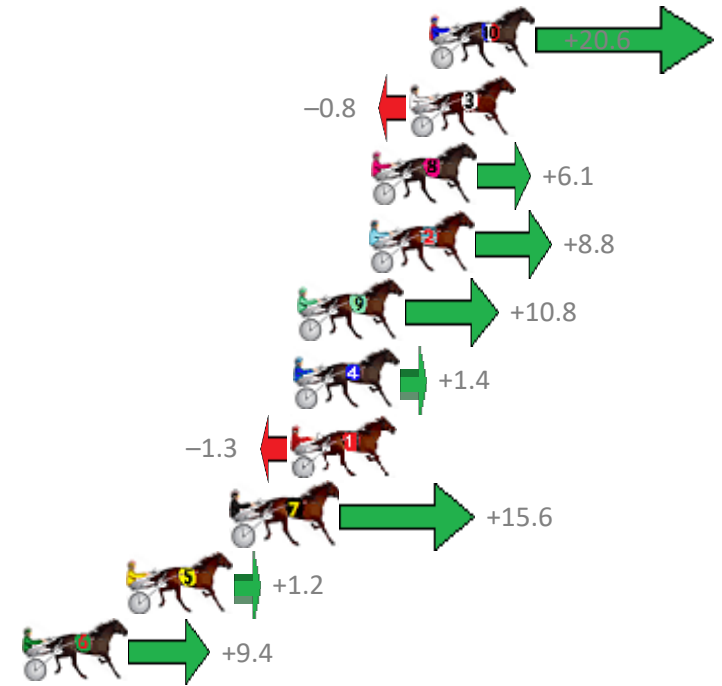

Albion Park Race 3 Distance 2138m

Saturday, 20 January 2018

Gross Time: 2:34.30 MileRate: 1:56.10 LeadTime: 36.50s First Qtr: 30.90s Second Qtr: 29.60s Third Qtr: 28.40s Fourth Qtr: 28.90s

No	Horse	Plc	Margin	Time	800Time (W)	400 Time (W)
10	BETTABE PERFECT	1	0.0m	2:34.30	55.82s (1)	27.70s (1)
3	POLISHED ROCKS	2	0.8m	2:34.36	57.36s (0)	28.96s (0)
8	THE SPACE INVADER	3	2.3m	2:34.47	56.86s (0)	28.44s (0)
2	CLARKEY	4	2.4m	2:34.47	56.67s (1)	28.52s (1)
9	MAFUTA VAUTIN	5	5.2m	2:34.68	56.53s (1)	28.41s (1)
4	CROFT BAY	6	5.4m	2:34.69	57.20s (1)	29.04s (1)
1	BULL MARKET	7	5.5m	2:34.70	57.39s (0)	28.99s (0)
7	JACKAROO BROMAC	8	7.8m	2:34.86	56.18s (2)	28.52s (2)
5	WESTERN BLAZE	9	12.0m	2:35.17	57.21s (0)	28.77s (0)
6	MARKEY OH MARKEY	10	16.2m	2:35.47	56.63s (1)	28.60s (2)

Finish Position and metres gained from 800m

Trots Sectionals
Powered by
www.pjdata.com.au
Home of PJ Trots Analyser

The Racing Queensland Board (trading as Racing Queensland) and provider are not responsible for the completeness or accuracy of any of the information contained herein, and makes no representations about its suitability for any purpose.