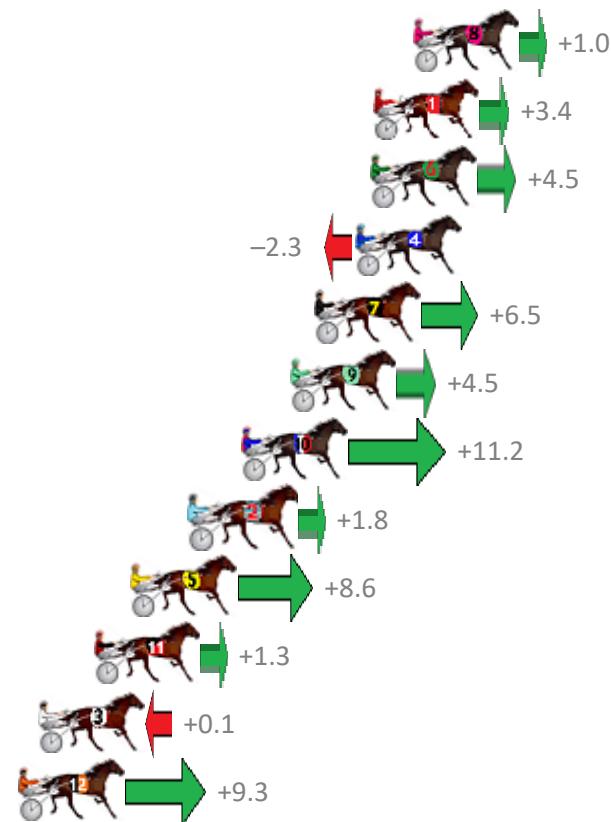

Albion Park Race 2 Distance 2138m

Saturday, 20 January 2018

Gross Time: 2:36.80 MileRate: 1:58.00 LeadTime: 37.80s First Qtr: 30.90s Second Qtr: 31.00s Third Qtr: 27.90s Fourth Qtr: 29.20s

No Horse	Plc	Margin	Time	800Time (W)	400 Time (W)
8 GASMONKEY	1	0.0m	2:36.80	57.03s (1)	29.07s (1)
1 OUR BUSCEMI	2	1.6m	2:36.92	56.86s (0)	28.98s (0)
6 ONLY IN ROME	3	1.7m	2:36.92	56.78s (1)	28.86s (1)
4 WEEDONS EXPRESS	4	2.3m	2:36.97	57.26s (0)	29.37s (0)
7 RIVERLEIGH ROCKET	5	3.9m	2:37.08	56.64s (1)	28.68s (1)
9 LONG ROAD TO FAME	6	4.9m	2:37.16	56.78s (0)	28.90s (0)
10 CASINO TOMMY	7	6.8m	2:37.30	56.30s (1)	28.51s (1)
2 GLOVEMAN GILLY	8	8.8m	2:37.44	56.97s (2)	29.43s (2)
5 RIVERLEIGH JEFF	9	11.2m	2:37.62	56.49s (2)	28.91s (2)
11 THE CARINGBAH KID	10	12.7m	2:37.73	57.01s (0)	29.08s (0)
3 PROFICIENT	11	14.9m	2:37.89	57.09s (2)	29.53s (2)
12 ONE WISE MAN	12	15.7m	2:37.95	56.44s (2)	28.89s (2)

Finish Position and metres gained from 800m

Trots Sectionals
Powered by
www.pjdata.com.au
Home of PJ Trots Analyser

The Racing Queensland Board (trading as Racing Queensland) and provider are not responsible for the completeness or accuracy of any of the information contained herein, and makes no representations about its suitability for any purpose.