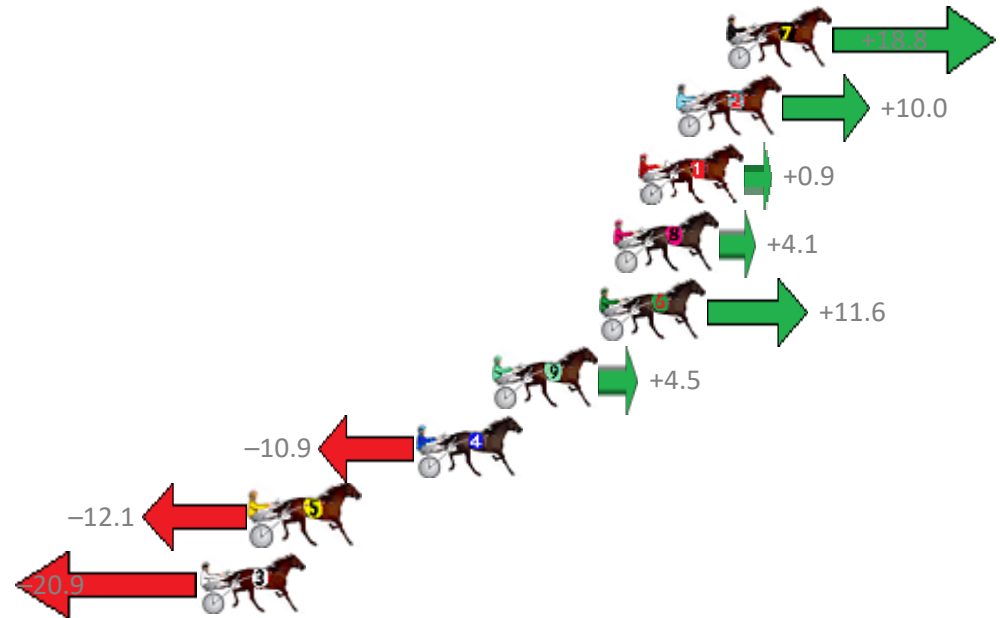

Albion Park Race 8 Distance 1660m

Saturday, 20 January 2018

Gross Time: 1:59.50 MileRate: 1:55.80 LeadTime: 3.50s First Qtr: 27.60s Second Qtr: 30.70s Third Qtr: 28.10s Fourth Qtr: 29.60s

No	Horse	Plc	Margin	Time	800Time (W)	400 Time (W)
7	CORPORAL LUNA	1	0.0m	1:59.50	56.34s (0)	28.11s (1)
2	LEXUS ON THE BEACH	2	2.0m	1:59.65	56.98s (1)	28.65s (1)
1	MIDNIGHT PROWLER	3	3.5m	1:59.76	57.64s (0)	29.42s (1)
8	JAZZY ARTIST	4	4.5m	1:59.83	57.40s (0)	29.25s (0)
6	NUI TOC TIEN	5	5.0m	1:59.87	56.86s (1)	28.52s (2)
9	ASHLEYS ANGEL	6	9.3m	2:00.19	57.38s (0)	29.19s (0)
4	BRING ON LEFTY	7	12.3m	2:00.41	58.49s (1)	30.51s (1)
5	MAJOR MOMENT	8	18.9m	2:00.90	58.57s (1)	30.13s (2)
3	SAMMYS A KRIDEN	9	20.9m	2:01.05	59.21s (0)	31.00s (0)

Finish Position and metres gained from 800m

Trots Sectionals
Powered by
www.pjdata.com.au
Home of PJ Trots Analyser

The Racing Queensland Board (trading as Racing Queensland) and provider are not responsible for the completeness or accuracy of any of the information contained herein, and makes no representations about its suitability for any purpose.