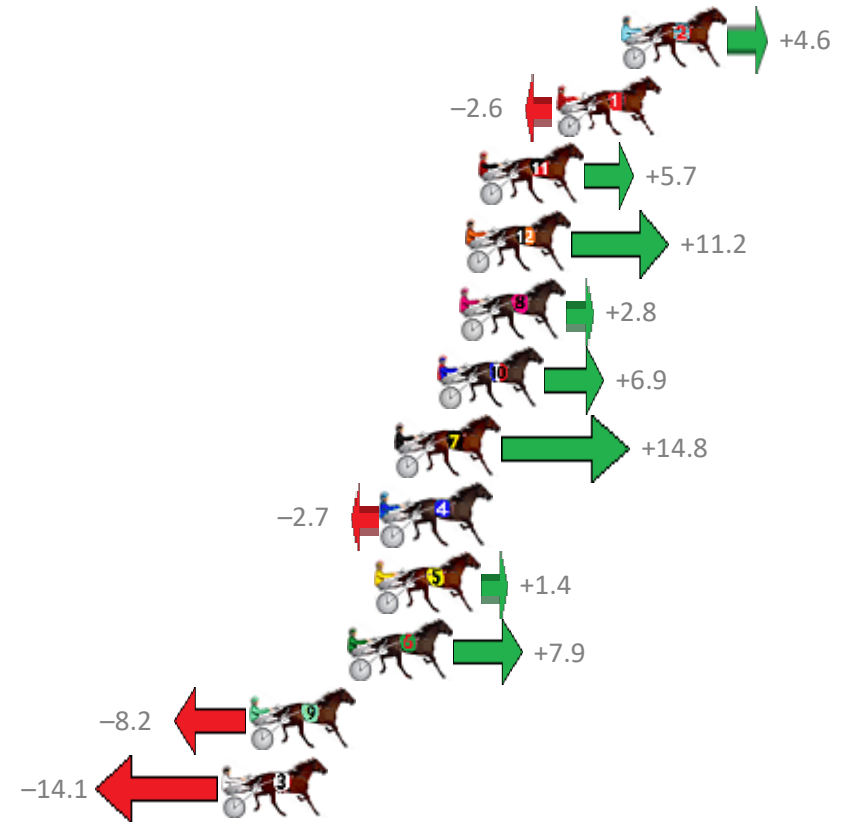

Albion Park Race 6 Distance 1660m

Saturday, 20 January 2018

Gross Time: 2:00.50 MileRate: 1:56.80 LeadTime: 3.50s First Qtr: 28.50s Second Qtr: 31.90s Third Qtr: 27.80s Fourth Qtr: 28.80s

No	Horse	Plc	Margin	Time	800Time (W)	400 Time (W)
2	YANKEE STRUTTER	1	0.0m	2:00.50	56.27s (0)	28.47s (0)
1	JACKS AT THE BEACH	2	2.6m	2:00.69	56.78s (0)	28.99s (0)
11	GERONIMO BEAU	3	5.7m	2:00.91	56.20s (2)	28.52s (3)
12	ROCKNROLL MUSIC	4	6.2m	2:00.95	55.81s (2)	28.15s (3)
8	BLISSFULINFIDELITY	5	6.4m	2:00.96	56.40s (0)	28.56s (0)
10	HAVETOGETAWAYMOR	6	7.3m	2:01.03	56.11s (0)	28.25s (0)
7	KARLOO MAC	7	9.0m	2:01.15	55.55s (2)	27.99s (3)
4	CHANG MAI	8	9.5m	2:01.18	56.79s (2)	29.08s (2)
5	ROCKY CARRINGTON	9	9.8m	2:01.21	56.50s (1)	28.60s (2)
6	TOP TRIO	10	10.9m	2:01.28	56.04s (1)	28.36s (2)
9	SLIPASLYGRIN	11	14.8m	2:01.57	57.18s (1)	29.25s (1)
3	THE ENDEAVOUR	12	15.9m	2:01.64	57.60s (1)	29.66s (1)

Finish Position and metres gained from 800m

Trots Sectionals
Powered by
www.pjdata.com.au
Home of PJ Trots Analyser

The Racing Queensland Board (trading as Racing Queensland) and provider are not responsible for the completeness or accuracy of any of the information contained herein, and makes no representations about its suitability for any purpose.