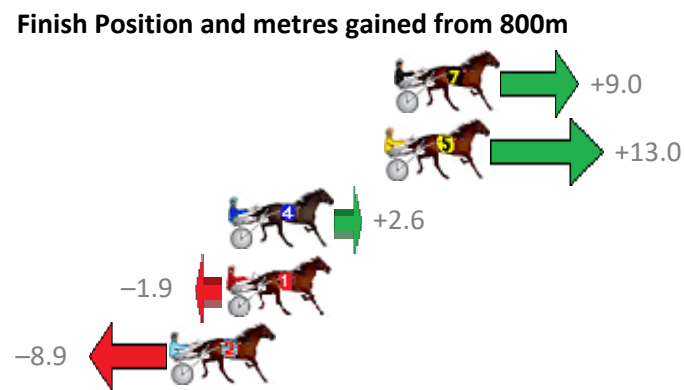

Albion Park Race 10 Distance 2138m

Saturday, 20 January 2018

Gross Time: 2:44.30 MileRate: 2:02.00 LeadTime: 42.00s First Qtr: 31.80s Second Qtr: 31.40s Third Qtr: 29.40s Fourth Qtr: 29.70s

No Horse	Plc	Margin	Time	800Time (W)	400 Time (W)
7 OUR DAINTY LADY	1	0.0m	2:44.30	58.44s (1)	29.18s (1)
5 FOURSHARESMOREBEE	2	0.4m	2:44.33	58.14s (1)	28.90s (1)
4 KIP KEINO	3	6.6m	2:44.79	58.91s (0)	29.55s (0)
1 SENITAS SUCCESS	4	6.7m	2:44.80	59.24s (0)	29.87s (0)
2 LANSBURY	5	8.9m	2:44.96	59.76s (0)	30.36s (0)
3 LYSENKO	6	22.9m	2:46.00	60.47s (1)	31.22s (1)