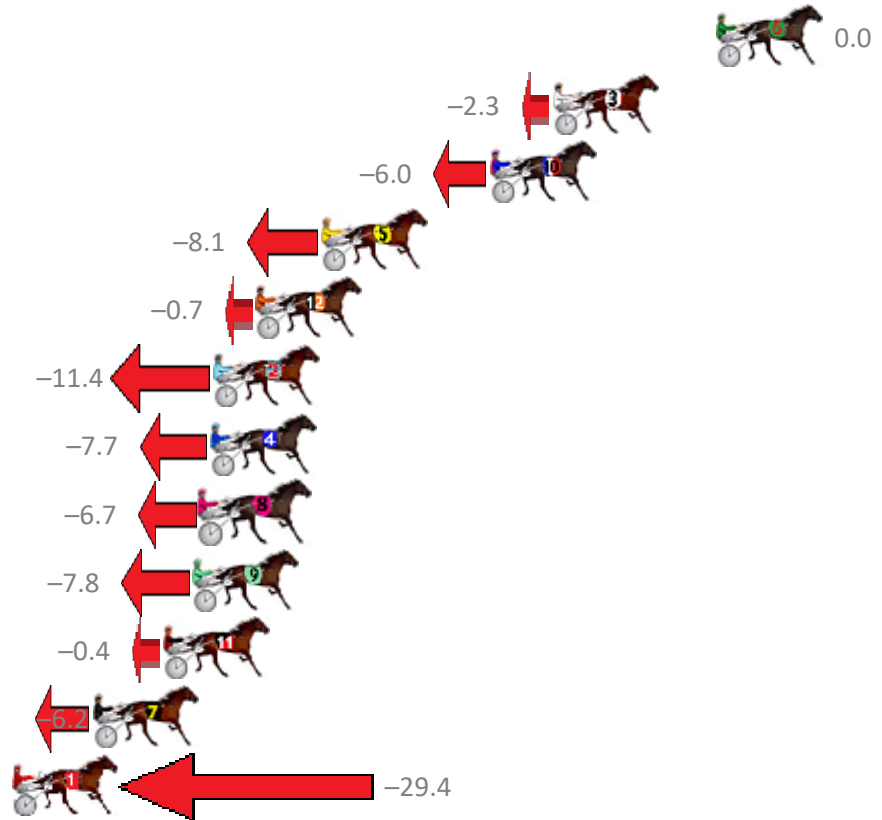

Albion Park Race 9 Distance 1660m

Saturday, 20 January 2018

Gross Time: 1:59.70 MileRate: 1:56.10 LeadTime: 3.60s First Qtr: 29.10s Second Qtr: 31.00s Third Qtr: 28.50s Fourth Qtr: 27.50s

NoHorse	Plc	Margin	Time	800Time (W)	400 Time (W)
6 COTTON COLD CANDY	1	0.0m	1:59.70	56.00s (0)	27.50s (0)
3 MONKSEATON	2	6.5m	2:00.15	56.16s (0)	27.64s (0)
10 THE MUSE	3	9.0m	2:00.32	56.42s (1)	27.89s (1)
5 HEAVENS HINT	4	15.7m	2:00.78	56.57s (1)	27.96s (1)
12 HEY PORSHA	5	18.3m	2:00.96	56.05s (2)	27.80s (2)
2 LOCKTON ART	6	20.0m	2:01.07	56.80s (0)	28.13s (0)
4 IM ROLLING STONED	7	20.1m	2:01.08	56.54s (1)	27.91s (1)
8 CALL ME YOURS	8	20.5m	2:01.11	56.47s (0)	27.78s (0)
9 OUR DIAMOND EDITON	9	20.8m	2:01.13	56.55s (2)	28.27s (2)
11 HOOFNIT	10	22.0m	2:01.21	56.03s (1)	27.68s (1)
7 KATNISS	11	24.8m	2:01.40	56.43s (0)	27.72s (0)
1 ROCKNROLL AMBER	12	119.4m	2:07.91	58.06s (0)	28.83s (0)

Finish Position and metres gained from 800m

Trots Sectionals
Powered by
www.pjdata.com.au
Home of PJ Trots Analyser

The Racing Queensland Board (trading as Racing Queensland) and provider are not responsible for the completeness or accuracy of any of the information contained herein, and makes no representations about its suitability for any purpose.