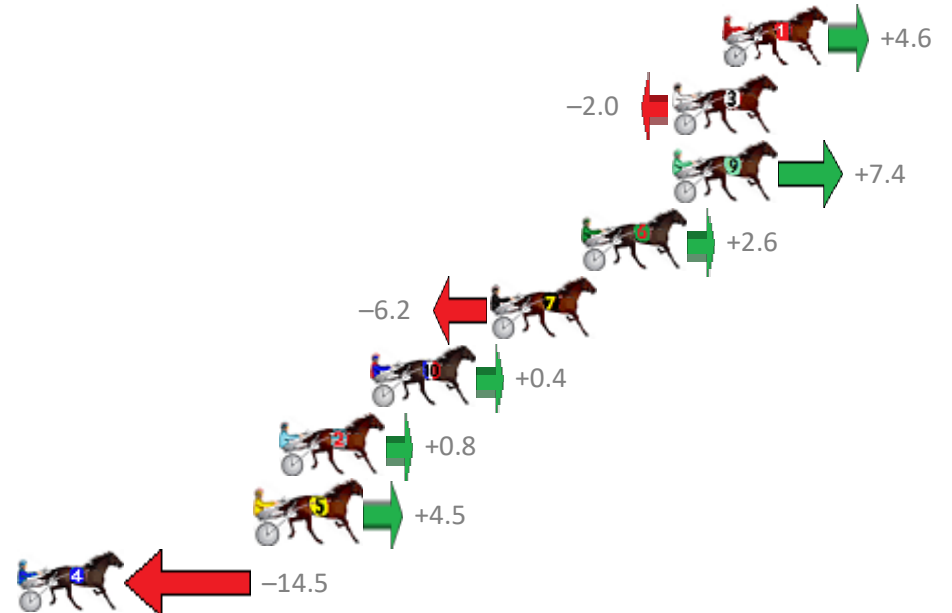

Albion Park Race 1 Distance 1660m

Saturday, 20 January 2018

Gross Time: 1:56.30 MileRate: 1:52.70 LeadTime: 3.50s First Qtr: 26.50s Second Qtr: 29.60s Third Qtr: 27.70s Fourth Qtr: 29.00s

No	Horse	Plc	Margin	Time	800Time (W)	400 Time (W)
1	CHEVAL ZEPPENOLOGY	1	0.0m	1:56.30	56.37s (0)	28.68s (0)
3	RATE HIGHLY	2	2.0m	1:56.44	56.84s (0)	29.15s (0)
9	CONSTANTLYSIDEWAYS	3	2.0m	1:56.44	56.18s (0)	28.49s (0)
6	YOUNG AMERICAN	4	5.6m	1:56.71	56.52s (1)	28.91s (1)
7	ANNIKA MAGIC	5	9.2m	1:56.97	57.14s (1)	29.52s (1)
10	LOMBO RANMILES	6	14.0m	1:57.32	56.67s (0)	28.99s (0)
2	THE CHARGING MOA	7	17.6m	1:57.58	56.64s (1)	29.43s (2)
5	THE PACMAN	8	18.5m	1:57.64	56.38s (1)	29.18s (2)
4	GLENFERRIE BOSS	9	28.3m	1:58.35	57.73s (1)	30.54s (2)

Finish Position and metres gained from 800m

Trots Sectionals
Powered by
www.pjdata.com.au
Home of PJ Trots Analyser

The Racing Queensland Board (trading as Racing Queensland) and provider are not responsible for the completeness or accuracy of any of the information contained herein, and makes no representations about its suitability for any purpose.