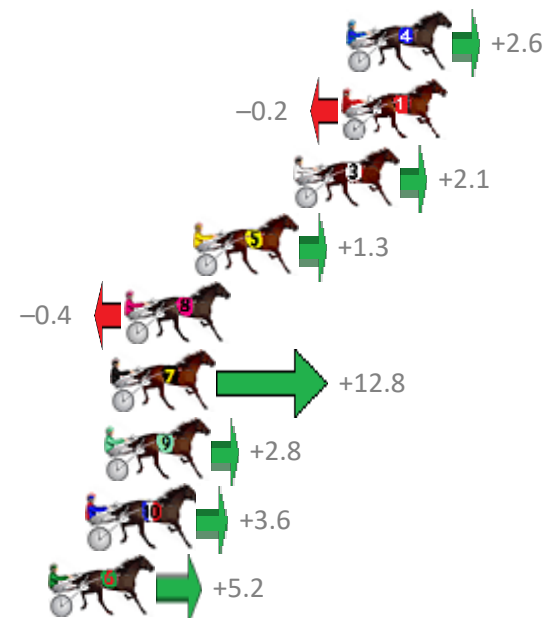

Albion Park Race 4 Distance 1660m

Saturday, 20 January 2018

Gross Time: 1:59.10 MileRate: 1:55.50 LeadTime: 3.50s First Qtr: 27.90s Second Qtr: 31.60s Third Qtr: 28.20s Fourth Qtr: 27.90s

No	Horse	Plc	Margin	Time	800Time (W)	400 Time (W)
4	WRITTEN IN RED	1	0.0m	1:59.10	55.92s (1)	27.82s (1)
1	MAKO BANNER	2	0.2m	1:59.11	56.11s (0)	27.91s (0)
3	JACK HAMMER	3	2.1m	1:59.25	55.95s (0)	27.74s (0)
5	THE SHADY ONE	4	6.1m	1:59.53	56.01s (1)	27.89s (1)
8	MOONLIGHT EYRE	5	8.8m	1:59.71	56.13s (0)	27.86s (0)
7	WYNBERG TERROR	6	9.4m	1:59.76	55.20s (1)	27.34s (2)
9	SWEET AS CANDY	7	9.6m	1:59.77	55.90s (1)	28.25s (2)
10	CHEERS KATHY	8	10.2m	1:59.81	55.85s (0)	27.84s (1)
6	GUYS BETTOR BET	9	11.8m	1:59.92	55.74s (1)	27.86s (2)

Finish Position and metres gained from 800m

Trots Sectionals
Powered by
www.pjdata.com.au
Home of PJ Trots Analyser

The Racing Queensland Board (trading as Racing Queensland) and provider are not responsible for the completeness or accuracy of any of the information contained herein, and makes no representations about its suitability for any purpose.