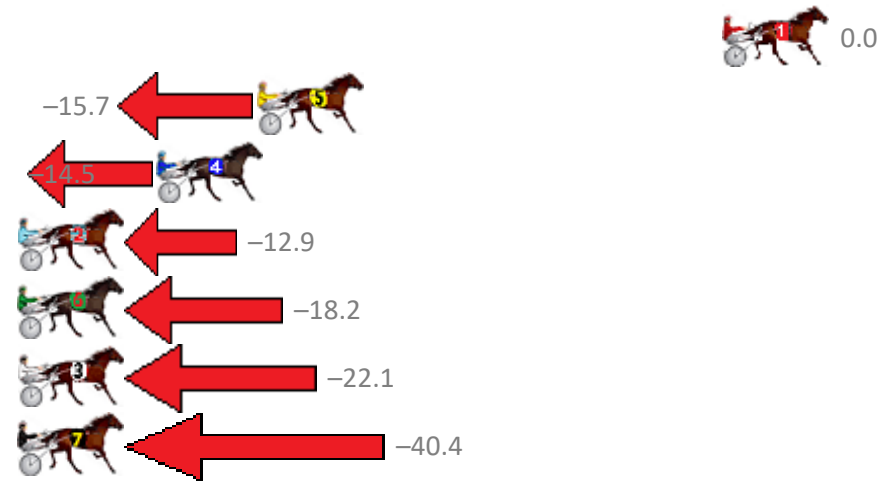

Redcliffe Race 4 Distance 1780m

Thursday, 25 January 2018

Gross Time: 2:09.90 MileRate: 1:57.40 LeadTime: 11.00s First Qtr: 29.80s Second Qtr: 31.20s Third Qtr: 29.20s Fourth Qtr: 28.70s

No	Horse	Plc	Margin	Time	800Time (W)	400 Time (W)
1	RUATO BAY	1	0.0m	2:09.90	57.90s (0)	28.70s (0)
5	MAGOOGAN	2	18.5m	2:11.23	59.04s (1)	29.78s (1)
4	BLACK BELT	3	22.5m	2:11.51	58.95s (1)	29.68s (1)
2	PROJECTILE	4	30.5m	2:12.09	58.83s (1)	29.75s (2)
6	FIERY BLUE CHIP	5	31.0m	2:12.12	59.22s (1)	29.95s (1)
3	PARTY STARTER	6	31.5m	2:12.16	59.50s (0)	30.21s (0)
7	JUDAH BEN HUR	7	44.6m	2:13.10	60.82s (0)	31.48s (0)

Finish Position and metres gained from 800m

Trots Sectionals
Powered by
www.pjdata.com.au
Home of PJ Trots Analyser

The Racing Queensland Board (trading as Racing Queensland) and provider are not responsible for the completeness or accuracy of any of the information contained herein, and makes no representations about its suitability for any purpose.