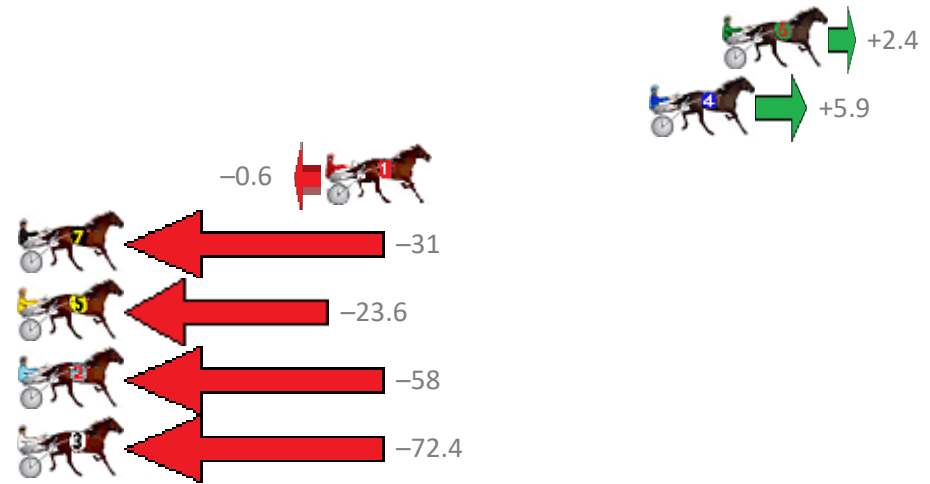

Redcliffe Race 2 Distance 1780m

Thursday, 25 January 2018

Gross Time: 2:11.40 MileRate: 1:58.80 LeadTime: 12.40s First Qtr: 29.50s Second Qtr: 29.90s Third Qtr: 29.90s Fourth Qtr: 29.70s

No	Horse	Plc	Margin	Time	800Time (W)	400 Time (W)
6	COURAGEOUS LEO	1	0.0m	2:11.40	59.42s (0)	29.70s (0)
4	GETOUTNWALK	2	2.9m	2:11.62	59.16s (0)	29.50s (0)
1	LARA BAY	3	15.8m	2:12.57	59.64s (0)	29.92s (0)
7	FEEL THE CHARM	4	30.4m	2:13.66	61.86s (1)	31.60s (1)
5	BEEF CITY BLAZE	5	33.4m	2:13.88	61.36s (1)	30.83s (0)
2	FORTES IN FIDE	6	72.6m	2:16.79	63.86s (1)	33.34s (1)
3	THANKHEAVNFORGIRLS	7	77.2m	2:17.13	64.99s (1)	34.35s (1)

Finish Position and metres gained from 800m

Trots Sectionals
Powered by
www.pjdata.com.au
Home of PJ Trots Analyser

The Racing Queensland Board (trading as Racing Queensland) and provider are not responsible for the completeness or accuracy of any of the information contained herein, and makes no representations about its suitability for any purpose.