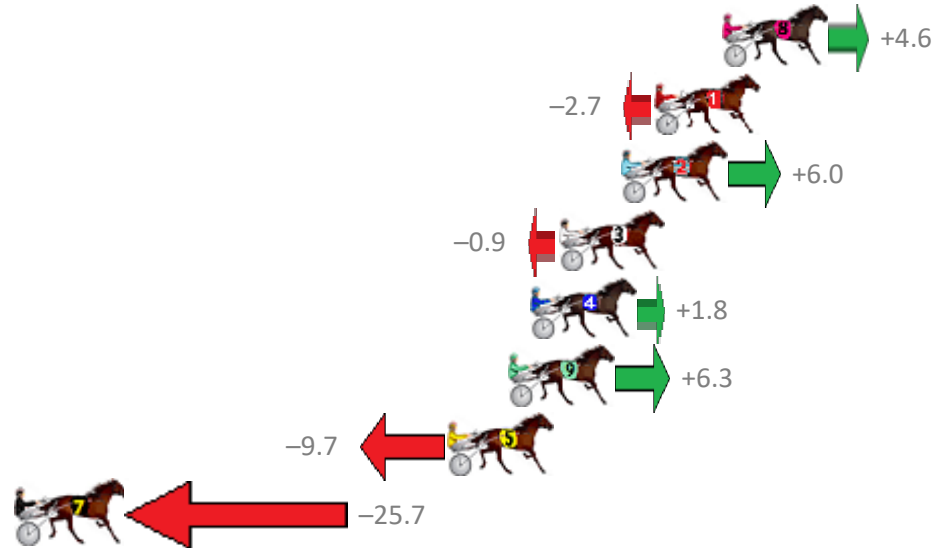

Redcliffe Race 6 Distance 2040m

Thursday, 25 January 2018

Gross Time: 2:37.60 MileRate: 2:04.40 LeadTime: 32.40s First Qtr: 32.90s Second Qtr: 32.20s Third Qtr: 29.80s Fourth Qtr: 30.30s

No	Horse	Plc	Margin	Time	800Time (W)	400 Time (W)
8	EVERY THINGS ROSEY	1	0.0m	2:37.60	59.75s (0)	29.89s (0)
1	KYLIE BROMAC	2	2.7m	2:37.80	60.30s (0)	30.50s (0)
2	TOSCA JACK	3	4.0m	2:37.90	59.65s (1)	29.83s (2)
3	SISTA TO MAFUTA	4	6.5m	2:38.09	60.17s (1)	30.31s (1)
4	STELLAGREY	5	7.6m	2:38.18	59.96s (0)	30.09s (0)
9	SANTASTIC PRINCESS	6	8.5m	2:38.24	59.63s (1)	29.81s (1)
5	MINI CAM	7	10.9m	2:38.43	60.83s (1)	30.99s (1)
7	DREAMTIME SARA	8	43.7m	2:40.91	62.03s (0)	32.41s (0)

Finish Position and metres gained from 800m

Trots Sectionals
Powered by
www.pjdata.com.au
Home of PJ Trots Analyser

The Racing Queensland Board (trading as Racing Queensland) and provider are not responsible for the completeness or accuracy of any of the information contained herein, and makes no representations about its suitability for any purpose.