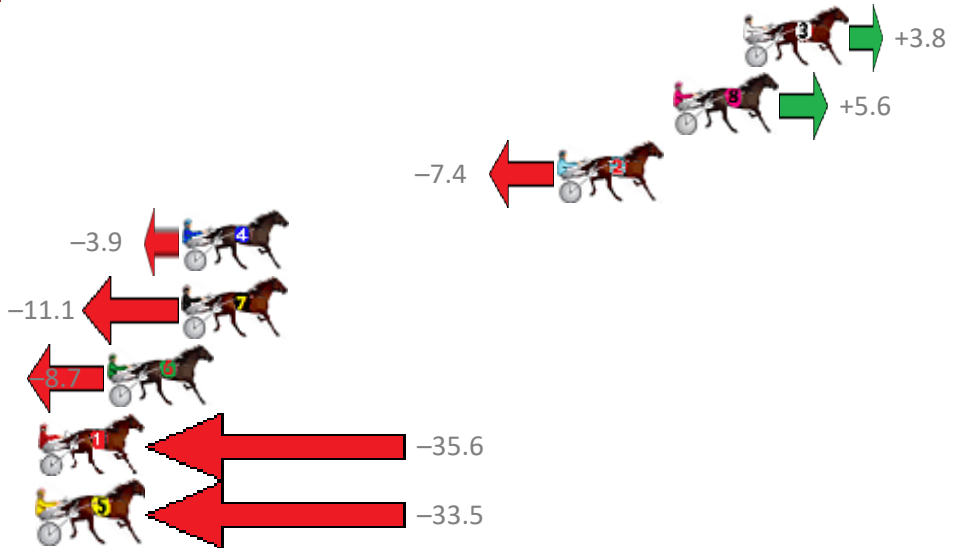

Redcliffe Race 5 Distance 1780m

Thursday, 25 January 2018

Gross Time: 2:12.20 MileRate: 1:59.50 LeadTime: 11.20s First Qtr: 29.90s Second Qtr: 31.30s Third Qtr: 29.40s Fourth Qtr: 30.40s

No	Horse	Plc	Margin	Time	800Time (W)	400 Time (W)
3	THE BLACK FLASH	1	0.0m	2:12.20	59.52s (1)	30.37s (1)
8	SKYLARHAIN	2	2.8m	2:12.41	59.38s (1)	30.26s (0)
2	SAND SAFARI	3	7.4m	2:12.76	60.35s (0)	30.96s (0)
4	TASCOTT LADY	4	22.3m	2:13.89	60.09s (1)	30.59s (2)
7	ROCKWITH THEDEVIL	5	22.3m	2:13.89	60.63s (0)	30.53s (1)
6	CRYPTIC CHANCE	6	25.3m	2:14.12	60.45s (0)	30.36s (2)
1	VILLAGE TREASURE	7	41.2m	2:15.33	62.46s (0)	32.28s (0)
5	BALLATOR THOR	8	46.7m	2:15.75	62.30s (1)	32.87s (1)

Finish Position and metres gained from 800m

Trots Sectionals
Powered by
www.pjdata.com.au
Home of PJ Trots Analyser

The Racing Queensland Board (trading as Racing Queensland) and provider are not responsible for the completeness or accuracy of any of the information contained herein, and makes no representations about its suitability for any purpose.