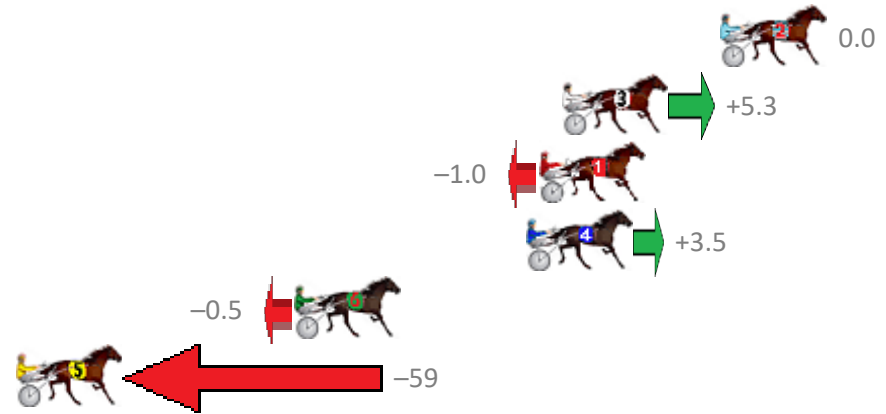

Redcliffe Race 1 Distance 1780m

Thursday, 25 January 2018

Gross Time: 2:15.20 MileRate: 2:02.20 LeadTime: 11.50s First Qtr: 32.50s Second Qtr: 31.00s Third Qtr: 30.00s Fourth Qtr: 30.20s

No Horse	Plc	Margin	Time	800Time (W)	400 Time (W)
2 ARK PATROL	1	0.0m	2:15.20	60.20s (0)	30.20s (0)
3 WHATA STRIDE	2	6.3m	2:15.68	59.80s (0)	29.95s (0)
1 SISTER FEELGOOD	3	7.2m	2:15.74	60.28s (0)	30.35s (0)
4 HEADWIN	4	7.7m	2:15.78	59.94s (1)	29.80s (2)
6 TRUE FEELINGS	5	16.9m	2:16.48	60.24s (0)	30.37s (0)
5 MONTANA MCLEOD	6	64.8m	2:20.09	64.58s (1)	34.31s (1)

Finish Position and metres gained from 800m

Trots Sectionals
Powered by
www.pjdata.com.au
Home of PJ Trots Analyser