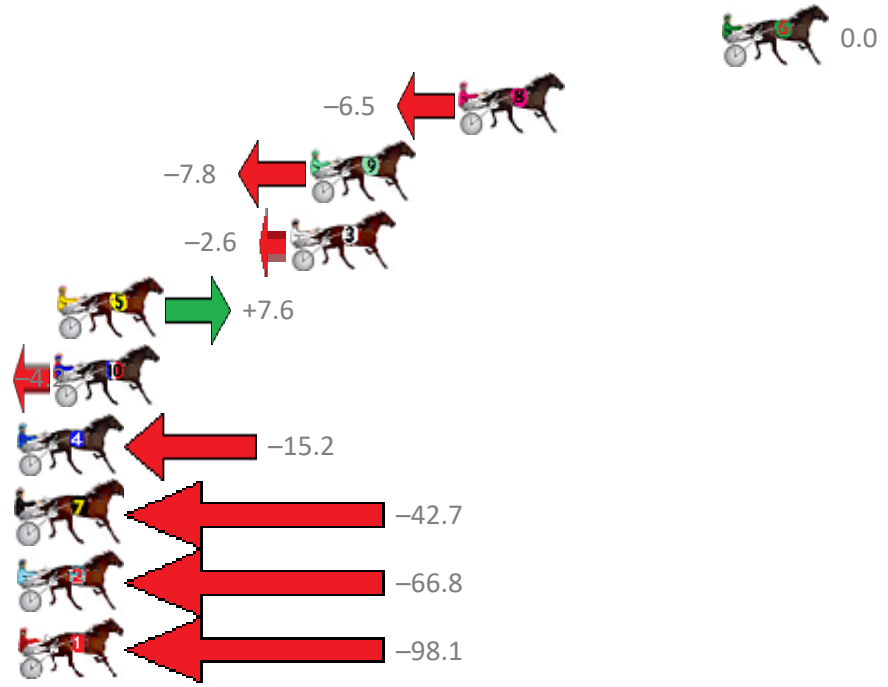

Redcliffe Race 3 Distance 1780m

Thursday, 25 January 2018

Gross Time: 2:12.40   MileRate: 1:59.70   LeadTime: 11.80s   First Qtr: 29.30s   Second Qtr: 30.40s   Third Qtr: 29.60s   Fourth Qtr: 31.30s

No	Horse	Plc	Margin	Time	800Time (W)	400 Time (W)
6	FLIPPA PENNY	1	0.0m	2:12.40	60.90s (0)	31.30s (0)
8	CAUSE A BIG SCENE	2	10.5m	2:13.22	61.39s (2)	31.61s (0)
9	MAESTRO MAC	3	16.4m	2:13.68	61.49s (1)	31.66s (1)
3	MISS AVA	4	17.2m	2:13.75	61.10s (1)	31.28s (1)
5	SUGAR BRICHERS	5	26.4m	2:14.47	60.32s (1)	31.14s (0)
10	IMPETUOSO	6	26.6m	2:14.48	61.22s (1)	31.41s (1)
4	REDGARTERGAL	7	44.2m	2:15.86	62.06s (1)	32.49s (2)
7	SUPER HORNET	8	53.7m	2:16.60	64.15s (0)	33.83s (0)
2	TAFFY BOY	9	72.2m	2:18.05	65.99s (0)	35.60s (0)
1	IRRESISTABLE GABBY	10	122.7m	2:22.00	68.37s (0)	36.60s (0)

Finish Position and metres gained from 800m

Trots Sectionals
Powered by
www.pjdata.com.au
Home of PJ Trots Analyser

The Racing Queensland Board (trading as Racing Queensland) and provider are not responsible for the completeness or accuracy of any of the information contained herein, and makes no representations about its suitability for any purpose.