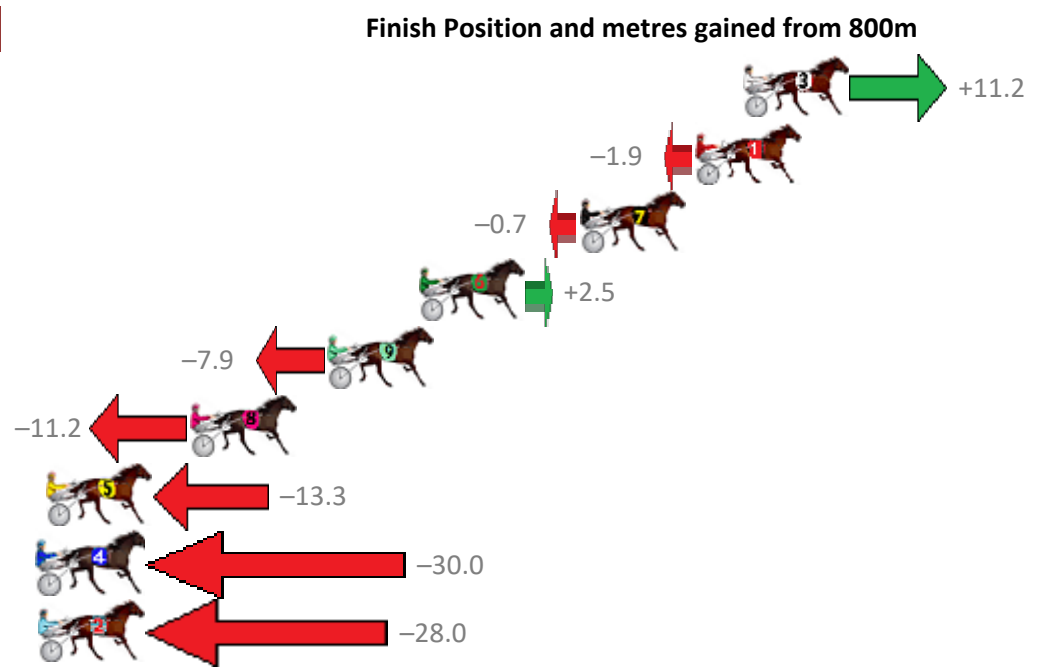

Redcliffe Race 8 Distance 2040m

Thursday, 25 January 2018

Gross Time: 2:33.40 MileRate: 2:01.00 LeadTime: 31.10s First Qtr: 31.40s Second Qtr: 30.70s Third Qtr: 28.90s Fourth Qtr: 31.30s

No	Horse	Plc	Margin	Time	800Time (W)	400 Time (W)
3	WHAT A FLIGHT	1	0.0m	2:33.40	59.36s (1)	30.00s (1)
1	ITS ALL GO	2	1.9m	2:33.55	60.34s (0)	31.45s (0)
7	LOCKTON ART	3	6.5m	2:33.91	60.25s (0)	31.29s (0)
6	HOT DOGMA	4	12.9m	2:34.41	60.01s (0)	30.93s (0)
9	TIME TRAVELLER	5	16.5m	2:34.69	60.79s (2)	32.18s (2)
8	CONCENTRATION	6	22.0m	2:35.12	61.04s (0)	32.08s (0)
5	SHERIFF JUJON	7	27.7m	2:35.57	61.20s (2)	32.53s (2)
4	MIDNIGHT BENDER	8	31.2m	2:35.84	62.46s (1)	33.49s (1)
2	ZED CODE	9	34.4m	2:36.09	62.31s (1)	33.18s (1)

Trots Sectionals
Powered by
www.pjdata.com.au
Home of PJ Trots Analyser

The Racing Queensland Board (trading as Racing Queensland) and provider are not responsible for the completeness or accuracy of any of the information contained herein, and makes no representations about its suitability for any purpose.