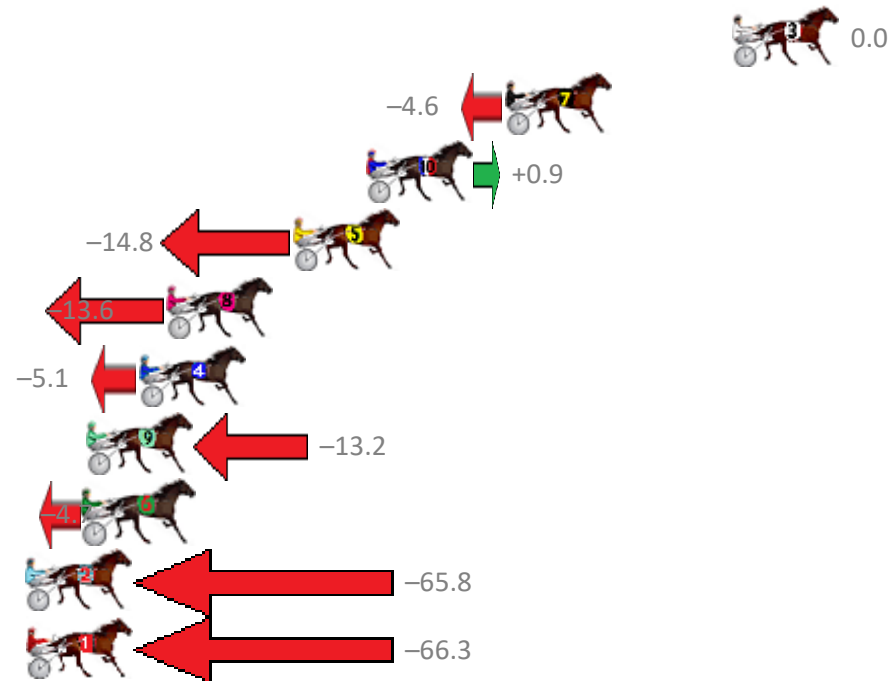

Redcliffe Race 5 Distance 1780m

Wednesday, 21 February 2018

Gross Time: 2:13.10 MileRate: 2:00.30 LeadTime: 12.10s First Qtr: 29.20s Second Qtr: 30.80s Third Qtr: 30.60s Fourth Qtr: 30.40s

No	Horse	Plc	Margin	Time	800Time (W)	400 Time (W)
3	SANTASTIC PRINCESS	1	0.0m	2:13.10	61.00s (0)	30.40s (0)
7	ANY WONDER	2	9.0m	2:13.78	61.35s (0)	30.57s (0)
10	JULIA MAC	3	14.5m	2:14.20	60.93s (0)	30.47s (0)
5	LYNCHMAN	4	17.4m	2:14.42	62.13s (1)	31.49s (1)
8	LIGHTHORSE	5	22.4m	2:14.80	62.04s (0)	31.36s (1)
4	LIZ AU BETTY	6	23.5m	2:14.89	61.39s (1)	30.70s (0)
9	SAND SAFARI	7	25.6m	2:15.05	62.01s (1)	31.34s (2)
6	MISTER CHOMP	8	25.7m	2:15.05	61.36s (2)	30.91s (2)
2	BOLTENIN	9	73.6m	2:18.69	66.02s (1)	34.44s (1)
1	SHERKHAN	10	131.3m	2:23.08	66.06s (0)	35.44s (0)

Finish Position and metres gained from 800m

Trots Sectionals
Powered by
www.pjdata.com.au
Home of PJ Trots Analyser

The Racing Queensland Board (trading as Racing Queensland) and provider are not responsible for the completeness or accuracy of any of the information contained herein, and makes no representations about its suitability for any purpose.