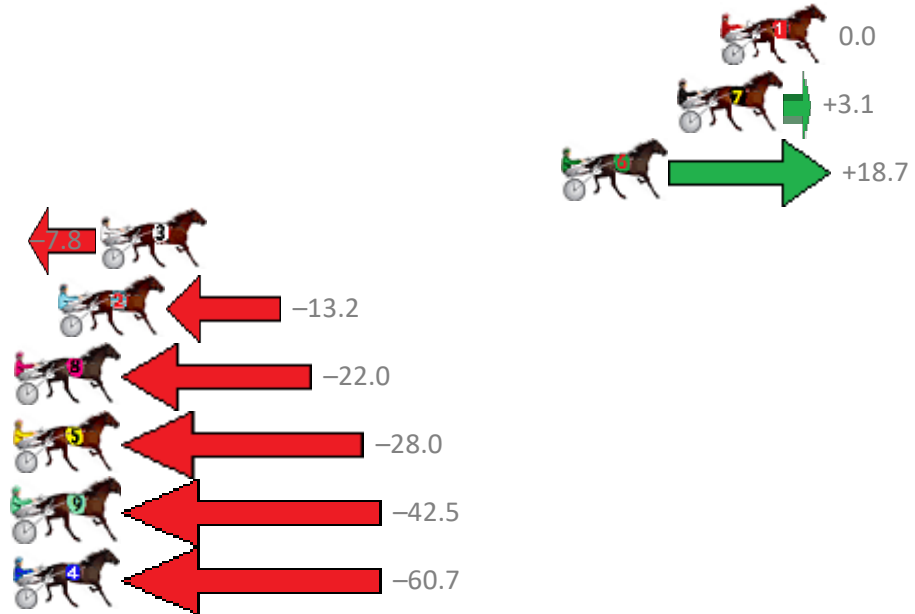

Redcliffe Race 3 Distance 2040m

Wednesday, 21 February 2018

Gross Time: 2:32.50 MileRate: 2:00.30 LeadTime: 31.10s First Qtr: 31.00s Second Qtr: 30.30s Third Qtr: 29.30s Fourth Qtr: 30.80s

NoHorse	Plc	Margin	Time	800Time (W)	400 Time (W)
1 SUMMER MONEY	1	0.0m	2:32.50	60.10s (0)	30.80s (0)
7 LUCKY NED PEPPER	2	1.7m	2:32.63	59.87s (0)	30.55s (0)
6 ROCKNROLL AMBER	3	6.3m	2:32.99	58.70s (1)	29.78s (3)
3 LYKA VERSION	4	24.6m	2:34.39	60.69s (2)	31.43s (2)
2 WHAT A FLIGHT	5	26.2m	2:34.52	61.09s (1)	31.32s (1)
8 ILLAWONG LIVELY	6	34.2m	2:35.13	61.75s (0)	31.71s (0)
5 CAMIVISTA	7	36.4m	2:35.30	62.20s (1)	32.52s (0)
9 COLADA RAINBOW	8	63.5m	2:37.39	63.29s (1)	33.84s (1)
4 TIME TRAVELLER	9	63.7m	2:37.40	64.66s (1)	34.52s (1)

Finish Position and metres gained from 800m

Trots Sectionals
Powered by
www.pjdata.com.au
Home of PJ Trots Analyser

The Racing Queensland Board (trading as Racing Queensland) and provider are not responsible for the completeness or accuracy of any of the information contained herein, and makes no representations about its suitability for any purpose.