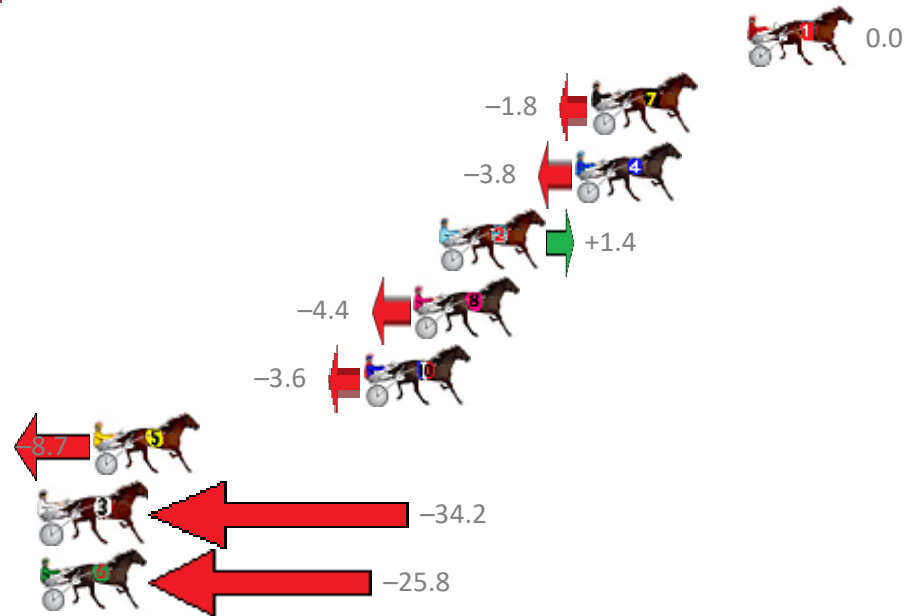

Redcliffe Race 6 Distance 1780m

Wednesday, 21 February 2018

Gross Time: 2:13.30 MileRate: 2:00.50 LeadTime: 12.00s First Qtr: 31.10s Second Qtr: 31.10s Third Qtr: 29.70s Fourth Qtr: 29.40s

NoHorse	Plc	Margin	Time	800Time (W)	400 Time (W)
1 LONGSHANKS	1	0.0m	2:13.30	59.10s (0)	29.40s (0)
7 SPLASH OF GOLD	2	6.2m	2:13.76	59.23s (0)	29.52s (0)
4 THE FORMULA ONE	3	6.8m	2:13.80	59.38s (1)	29.71s (1)
2 MOONLIGHT BUTCHER	4	12.2m	2:14.20	59.00s (0)	29.31s (0)
8 NICKY MATTGREGOR	5	13.2m	2:14.27	59.43s (0)	29.71s (0)
10 FLIPPA PENNY	6	15.2m	2:14.42	59.37s (1)	30.09s (2)
5 ROCKNROLL PROMISE	7	25.9m	2:15.20	59.74s (1)	30.52s (2)
3 KYLIE BROMAC	8	41.4m	2:16.34	61.63s (1)	31.84s (1)
6 TORQUE WITH AN ACE	9	48.6m	2:16.87	61.01s (0)	29.89s (0)

Finish Position and metres gained from 800m

Trots Sectionals
Powered by
www.pjdata.com.au
Home of PJ Trots Analyser

The Racing Queensland Board (trading as Racing Queensland) and provider are not responsible for the completeness or accuracy of any of the information contained herein, and makes no representations about its suitability for any purpose.