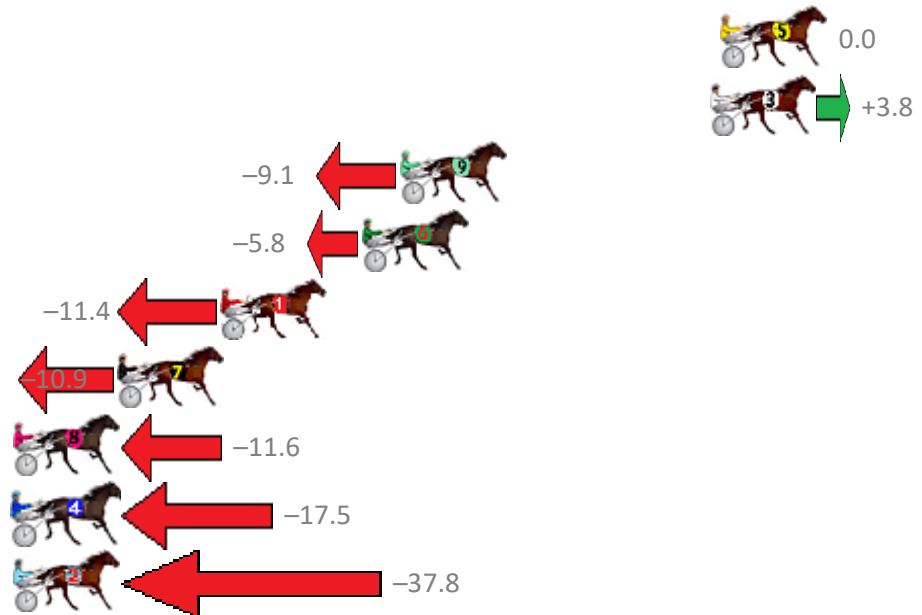

Redcliffe Race 2 Distance 2040m

Wednesday, 21 February 2018

Gross Time: 2:33.00 MileRate: 2:00.70 LeadTime: 31.50s First Qtr: 31.30s Second Qtr: 30.90s Third Qtr: 29.50s Fourth Qtr: 29.80s

NoHorse	Plc	Margin	Time	800Time (W)	400 Time (W)
5 XTRAORDINARY LOMB	1	0.0m	2:33.00	59.30s (0)	29.80s (0)
3 COULDNTBETOLD	2	0.4m	2:33.03	59.02s (0)	29.49s (0)
9 ONYAJANS	3	12.7m	2:33.95	59.97s (1)	30.48s (1)
6 WEASEL	4	14.2m	2:34.06	59.73s (1)	30.07s (1)
1 SWAFFHAM WATER	5	19.8m	2:34.48	60.15s (0)	30.52s (0)
7 MISS POSITIVITY	6	23.9m	2:34.78	60.11s (1)	30.51s (2)
8 MO JARNEY	7	29.0m	2:35.16	60.16s (1)	30.47s (1)
4 FLASHING GOOD TIME	8	30.3m	2:35.26	60.60s (0)	30.95s (0)
2 HANDSOME MAJOR	9	56.2m	2:37.19	62.10s (0)	32.23s (0)

Finish Position and metres gained from 800m

Trots Sectionals
Powered by
www.pjdata.com.au
Home of PJ Trots Analyser

The Racing Queensland Board (trading as Racing Queensland) and provider are not responsible for the completeness or accuracy of any of the information contained herein, and makes no representations about its suitability for any purpose.