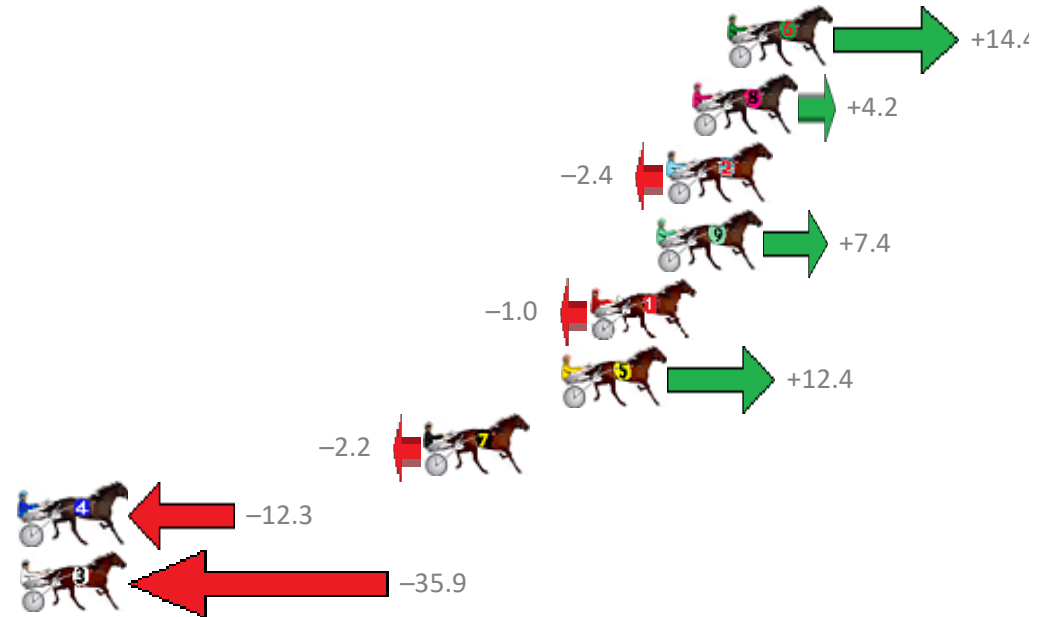

Redcliffe Race 4 Distance 1780m

Wednesday, 21 February 2018

Gross Time: 2:14.40   MileRate: 2:01.50   LeadTime: 11.90s   First Qtr: 30.20s   Second Qtr: 31.60s   Third Qtr: 30.30s   Fourth Qtr: 30.40s

NoHorse	Plc	Margin	Time	800Time (W)	400 Time (W)
6 KEARNEY LANE	1	0.0m	2:14.40	59.61s (1)	29.52s (2)
8 LOCKTON ART	2	1.4m	2:14.51	60.38s (1)	30.23s (2)
2 ARMBROS LAD	3	2.4m	2:14.58	60.88s (0)	30.58s (0)
9 PURE MADNESS	4	2.8m	2:14.61	60.14s (1)	30.02s (2)
1 COLADA ROSE	5	5.4m	2:14.81	60.78s (0)	30.51s (0)
5 SONNY ORLANDO	6	6.6m	2:14.90	59.76s (1)	29.69s (2)
7 NOTTELLINYA	7	12.0m	2:15.31	60.87s (0)	30.63s (0)
4 PONOVER	8	32.3m	2:16.85	61.63s (0)	31.81s (0)
3 JUST CALL ME GOOSE	9	36.9m	2:17.20	63.42s (1)	32.92s (1)

Finish Position and metres gained from 800m

Trots Sectionals
Powered by
www.pjdata.com.au
Home of PJ Trots Analyser

The Racing Queensland Board (trading as Racing Queensland) and provider are not responsible for the completeness or accuracy of any of the information contained herein, and makes no representations about its suitability for any purpose.