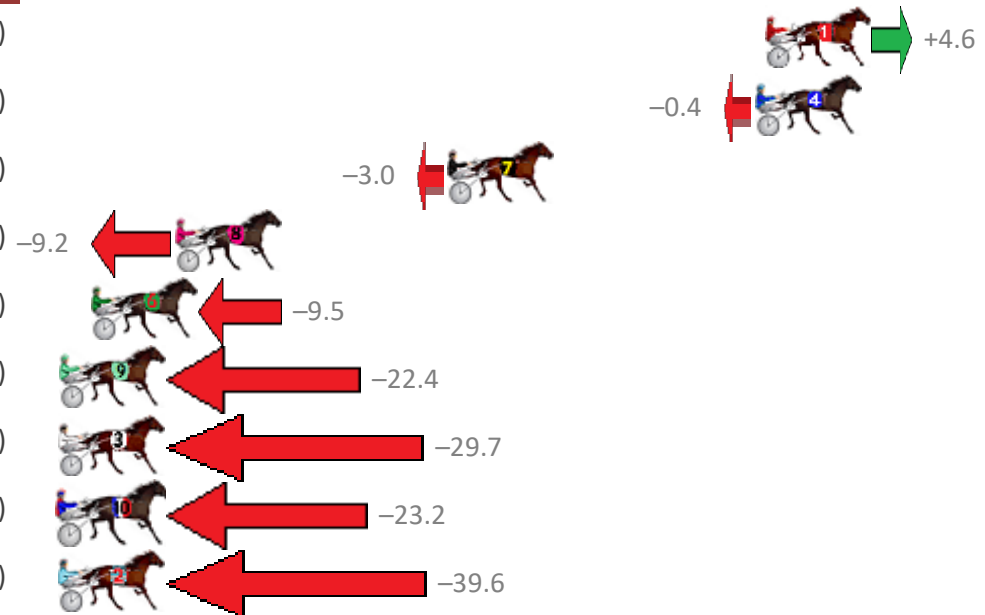

Redcliffe Race 1 Distance 1780m

Wednesday, 21 February 2018

Gross Time: 2:09.40   MileRate: 1:57.00   LeadTime: 11.00s   First Qtr: 30.60s   Second Qtr: 30.70s   Third Qtr: 28.50s   Fourth Qtr: 28.60s

No	Horse	Plc	Margin	Time	800Time (W)	400 Time (W)
1	MUCHO MACHO MAN	1	0.0m	2:09.40	56.77s (0)	28.27s (1)
4	PALE BEAR BOO	2	0.4m	2:09.43	57.13s (0)	28.63s (0)
7	HOT ROD HEAVEN	3	12.6m	2:10.30	57.31s (0)	28.79s (0)
8	FALCON VISTA	4	23.4m	2:11.07	57.76s (0)	29.13s (0)
6	SPONDOOLEY	5	26.7m	2:11.31	57.78s (1)	28.85s (0)
9	MISTER HART	6	30.8m	2:11.60	58.70s (1)	29.64s (2)
3	HERITAGE BEACH	7	34.1m	2:11.84	59.22s (1)	30.17s (2)
10	NOLONGA YOUR CHOIC	8	35.8m	2:11.96	58.76s (1)	29.80s (1)
2	OSCAR'S GLORY	9	40.0m	2:12.26	59.93s (1)	30.83s (1)

Finish Position and metres gained from 800m

Trots Sectionals
Powered by
www.pjdata.com.au
Home of PJ Trots Analyser

The Racing Queensland Board (trading as Racing Queensland) and provider are not responsible for the completeness or accuracy of any of the information contained herein, and makes no representations about its suitability for any purpose.