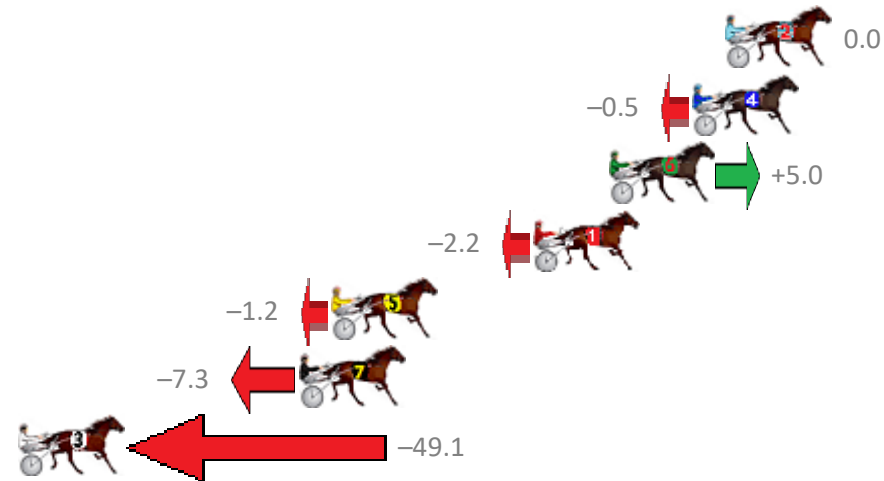

Redcliffe Race 7 Distance 1780m

Wednesday, 21 February 2018

Gross Time: 2:13.30 MileRate: 2:00.50 LeadTime: 12.10s First Qtr: 31.10s Second Qtr: 31.20s Third Qtr: 30.10s Fourth Qtr: 28.80s

NoHorse	Plc	Margin	Time	800Time (W)	400 Time (W)
2 FEEL THE REIGN	1	0.0m	2:13.30	58.90s (0)	28.80s (0)
4 MAJORDOIT	2	1.3m	2:13.39	58.94s (1)	28.88s (1)
6 FEEL THE CHARM	3	4.6m	2:13.63	58.53s (1)	28.20s (2)
1 GETINANHANGON	4	7.6m	2:13.85	59.06s (0)	29.04s (0)
5 MY SECRET TORQUE	5	15.6m	2:14.42	58.99s (1)	28.63s (2)
7 SPIRITO NERO	6	16.9m	2:14.52	59.44s (0)	29.35s (0)
3 MIGHTY MONTANA	7	54.3m	2:17.21	62.51s (1)	31.96s (1)

Finish Position and metres gained from 800m

Trots Sectionals
Powered by
www.pjdata.com.au
Home of PJ Trots Analyser

The Racing Queensland Board (trading as Racing Queensland) and provider are not responsible for the completeness or accuracy of any of the information contained herein, and makes no representations about its suitability for any purpose.