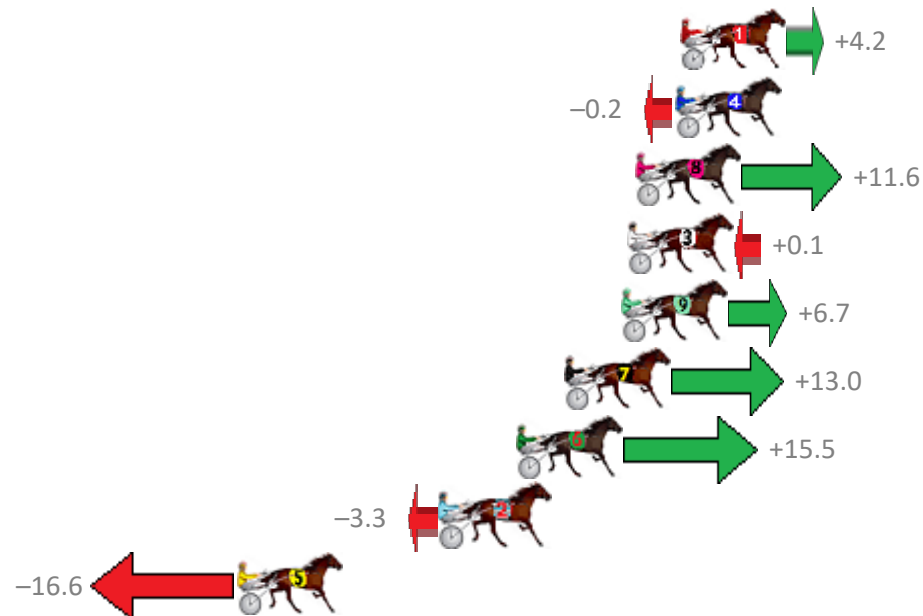

Albion Park Race 7 Distance 1660m

Saturday, 17 March 2018

Gross Time: 1:58.10 MileRate: 1:54.50 LeadTime: 3.50s First Qtr: 27.10s Second Qtr: 30.30s Third Qtr: 28.70s Fourth Qtr: 28.50s

No	Horse	Plc	Margin	Time	800Time (W)	400 Time (W)
1	THE PACMAN	1	0.0m	1:58.10	56.90s (0)	28.20s (0)
4	MONTANA FALCON	2	0.2m	1:58.11	57.21s (0)	28.51s (0)
8	BROADWAY PLAYBOY	3	1.8m	1:58.23	56.37s (2)	27.82s (2)
3	MAX RICHTER	4	2.1m	1:58.25	57.19s (2)	28.45s (2)
9	OVERLAP	5	2.3m	1:58.26	56.72s (2)	28.15s (2)
7	EXCEPTIONAL MACH	6	4.6m	1:58.43	56.27s (1)	28.22s (0)
6	BULL MARKET	7	6.5m	1:58.56	56.09s (1)	27.50s (0)
2	DEANO ROBYN	8	9.5m	1:58.78	57.44s (1)	28.56s (1)
5	THREO	9	17.6m	1:59.35	58.39s (1)	29.50s (1)

Finish Position and metres gained from 800m

Trots Sectionals
Powered by
www.pjdata.com.au
Home of PJ Trots Analyser

The Racing Queensland Board (trading as Racing Queensland) and provider are not responsible for the completeness or accuracy of any of the information contained herein, and makes no representations about its suitability for any purpose.