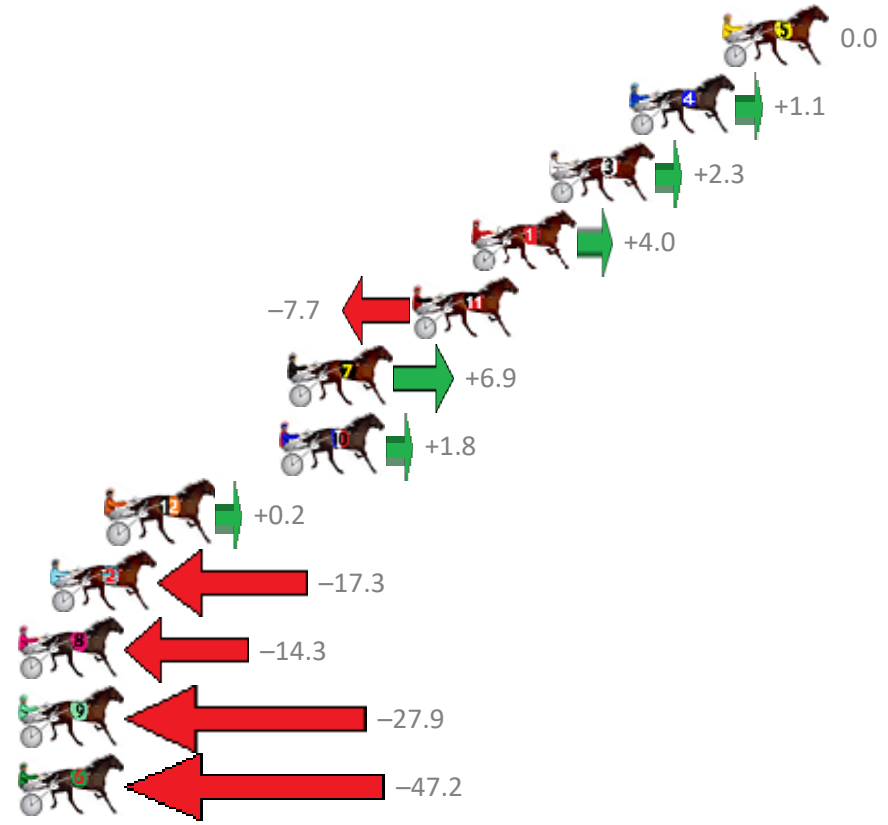

Albion Park Race 9 Distance 1660m

Saturday, 17 March 2018

Gross Time: 1:57.50 MileRate: 1:53.90 LeadTime: 3.60s First Qtr: 27.40s Second Qtr: 29.10s Third Qtr: 28.50s Fourth Qtr: 28.90s

NoHorse	Plc	Margin	Time	800Time (W)	400 Time (W)
5 SWEET AS	1	0.0m	1:57.50	57.40s (0)	28.90s (0)
4 INVITE ONLY	2	3.7m	1:57.77	57.32s (0)	28.79s (0)
3 ROCKONBYE	3	6.9m	1:58.00	57.23s (0)	28.68s (0)
1 STELLAGREY	4	10.0m	1:58.22	57.11s (0)	28.55s (0)
11 ROCKNROLL AMBER	5	12.3m	1:58.39	57.95s (1)	29.54s (1)
7 CONFEDERATE GIRL	6	17.3m	1:58.75	56.90s (0)	28.31s (0)
10 ANNAS BEST	7	17.6m	1:58.77	57.27s (0)	28.73s (0)
12 OUR DIAMOND EDITON	8	24.4m	1:59.26	57.39s (1)	28.47s (2)
2 CALL ME YOURS	9	26.7m	1:59.43	58.64s (1)	29.73s (1)
8 HEAVENS HINT	10	29.3m	1:59.62	58.43s (1)	29.60s (1)
9 KALINDA	11	48.3m	2:00.99	59.40s (1)	30.41s (1)
6 GET IN THE GROOVE	12	137.2m	2:07.41	60.79s (0)	32.67s (0)

Finish Position and metres gained from 800m

Trots Sectionals
Powered by
www.pjdata.com.au
Home of PJ Trots Analyser

The Racing Queensland Board (trading as Racing Queensland) and provider are not responsible for the completeness or accuracy of any of the information contained herein, and makes no representations about its suitability for any purpose.