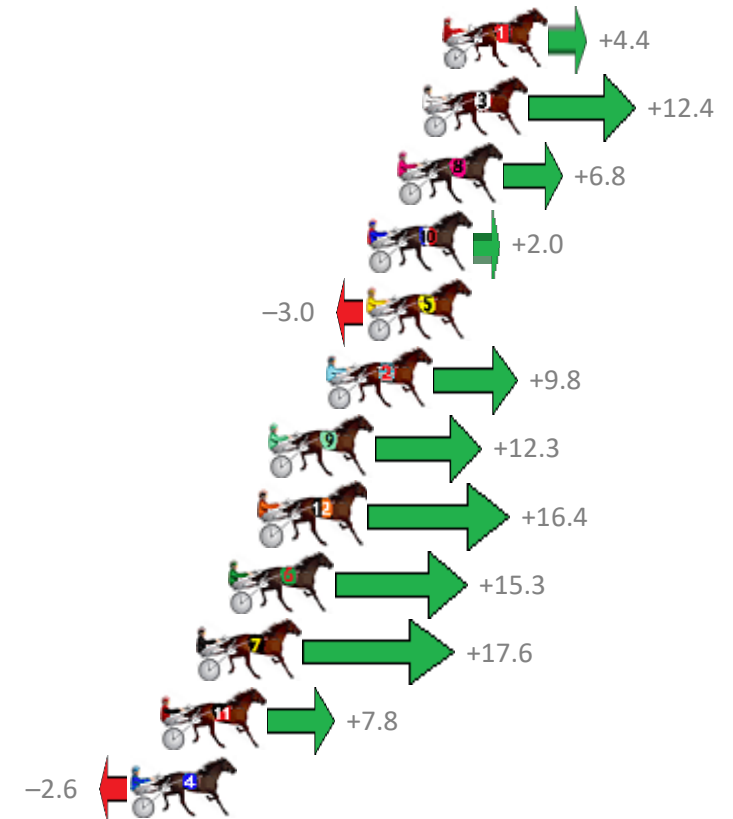

Albion Park Race 1 Distance 1660m

Saturday, 17 March 2018

Gross Time: 1:57.60 MileRate: 1:54.00 LeadTime: 3.40s First Qtr: 26.80s Second Qtr: 29.70s Third Qtr: 28.20s Fourth Qtr: 29.50s

No Horse	Plc	Margin	Time	800Time (W)	400 Time (W)
1 IMA GRUMPY POSSUM	1	0.0m	1:57.60	57.38s (0)	29.19s (0)
3 REDS JET STAR	2	0.8m	1:57.66	56.81s (0)	28.59s (0)
8 GERONIMO BEAU	3	1.8m	1:57.73	57.21s (0)	29.01s (0)
10 DON BOSTON	4	3.0m	1:57.82	57.56s (1)	29.44s (1)
5 ANOTHER BROADWAY	5	3.0m	1:57.82	57.92s (0)	29.72s (0)
2 DRIVE THE DREAM	6	4.6m	1:57.94	56.99s (1)	28.87s (1)
9 ARROKEEFE	7	6.9m	1:58.11	56.81s (1)	28.87s (2)
12 WESTERN BLAZE	8	7.2m	1:58.13	56.52s (0)	28.35s (0)
6 FIRE AND ICE	9	8.5m	1:58.23	56.60s (1)	28.73s (1)
7 SPARKLING COLLECT	10	9.8m	1:58.32	56.43s (2)	28.95s (3)
11 LOMBO RANMILES	11	11.2m	1:58.43	57.14s (0)	28.98s (0)
4 SAMMYS A KRIDEN	12	12.4m	1:58.51	57.89s (1)	29.78s (1)

Finish Position and metres gained from 800m

Trots Sectionals
Powered by
www.pjdata.com.au
Home of PJ Trots Analyser

The Racing Queensland Board (trading as Racing Queensland) and provider are not responsible for the completeness or accuracy of any of the information contained herein, and makes no representations about its suitability for any purpose.