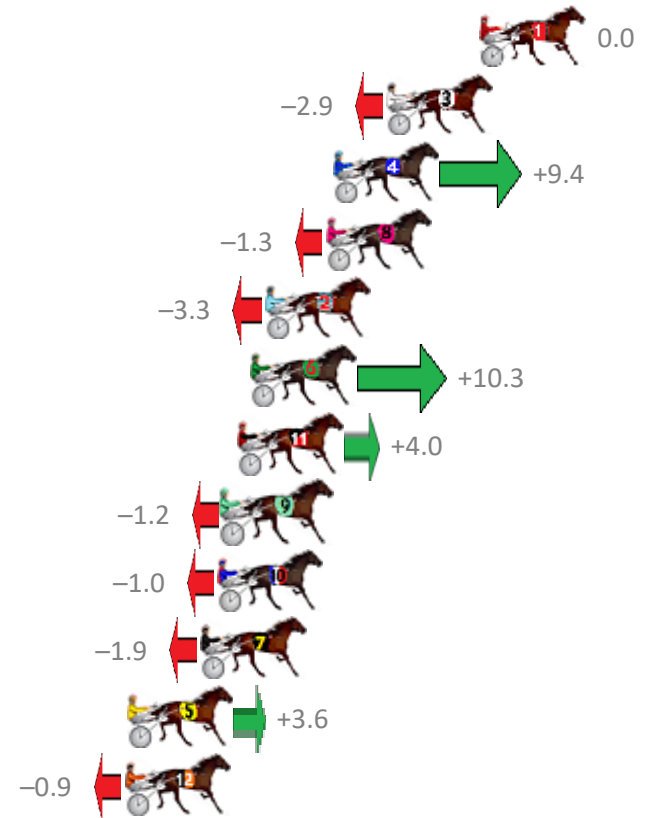

Albion Park Race 6 Distance 1660m

Saturday, 17 March 2018

Gross Time: 1:59.90 MileRate: 1:56.20 LeadTime: 3.60s First Qtr: 29.40s Second Qtr: 31.10s Third Qtr: 28.30s Fourth Qtr: 27.50s

No Horse	Plc	Margin	Time	800Time (W)	400 Time (W)
1 GEORGIA GRACE	1	0.0m	1:59.90	55.80s (0)	27.50s (0)
3 CASINO TOMMY	2	3.7m	2:00.15	56.00s (1)	27.66s (1)
4 SPEEDIE MCARDLE	3	5.8m	2:00.30	55.14s (2)	27.27s (2)
8 A GOOD CHANCE	4	6.1m	2:00.32	55.89s (0)	27.59s (0)
2 GOTTA GLOW	5	8.5m	2:00.48	56.03s (1)	27.59s (1)
6 KOTARE YORK	6	9.1m	2:00.53	55.08s (1)	27.19s (2)
11 ANYCHANCE	7	9.6m	2:00.56	55.52s (1)	27.02s (1)
9 VADER	8	10.2m	2:00.60	55.88s (0)	27.51s (0)
10 MASTER MONTANA	9	10.4m	2:00.61	55.87s (1)	27.39s (1)
7 COLD IDEAL	10	11.1m	2:00.66	55.93s (2)	27.96s (2)
5 LEXUS ON THE BEACH	11	14.0m	2:00.86	55.55s (0)	27.07s (0)
12 SUPALINER	12	14.1m	2:00.87	55.86s (0)	27.47s (0)

Finish Position and metres gained from 800m

Trots Sectionals
Powered by
www.pjdata.com.au
Home of PJ Trots Analyser

The Racing Queensland Board (trading as Racing Queensland) and provider are not responsible for the completeness or accuracy of any of the information contained herein, and makes no representations about its suitability for any purpose.