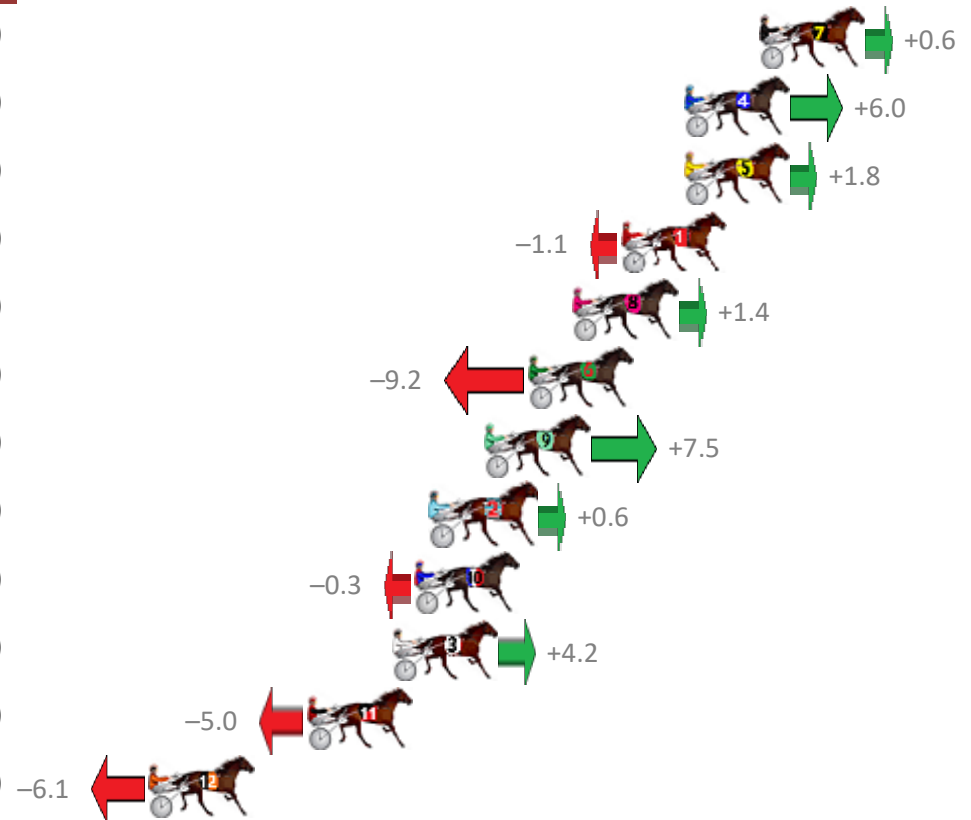

Albion Park Race 2 Distance 2138m

Saturday, 17 March 2018

Gross Time: 2:34.60 MileRate: 1:56.30 LeadTime: 36.60s First Qtr: 31.10s Second Qtr: 30.50s Third Qtr: 27.90s Fourth Qtr: 28.50s

No Horse	Plc	Margin	Time	800Time (W)	400 Time (W)
7 INA GREAT PLACE	1	0.0m	2:34.60	56.36s (1)	28.50s (1)
4 FLOYD MAYWEATHER	2	3.0m	2:34.81	55.98s (1)	28.09s (1)
5 CALCAVADO	2	3.0m	2:34.81	56.27s (1)	28.40s (1)
1 MOHEGAN SUN	4	5.5m	2:34.99	56.48s (0)	28.56s (0)
8 RAESAWINNER	5	7.4m	2:35.13	56.30s (0)	28.36s (0)
6 CHEAP TINT	6	9.2m	2:35.26	57.05s (0)	29.16s (0)
9 LONG ROAD TO FAME	7	10.9m	2:35.38	55.87s (1)	27.88s (1)
2 PLATINUM ART	8	13.0m	2:35.53	56.36s (1)	28.37s (1)
10 RORY MACH	9	13.7m	2:35.58	56.42s (0)	28.46s (0)
3 BIO MARINUS	10	14.6m	2:35.64	56.10s (2)	28.07s (2)
11 STIRLING WILLIAM	11	18.0m	2:35.88	56.75s (2)	29.18s (2)
12 EPIRUS BOY	12	24.3m	2:36.33	56.83s (0)	28.83s (0)

Finish Position and metres gained from 800m

Trots Sectionals
Powered by
www.pjdata.com.au
Home of PJ Trots Analyser

The Racing Queensland Board (trading as Racing Queensland) and provider are not responsible for the completeness or accuracy of any of the information contained herein, and makes no representations about its suitability for any purpose.