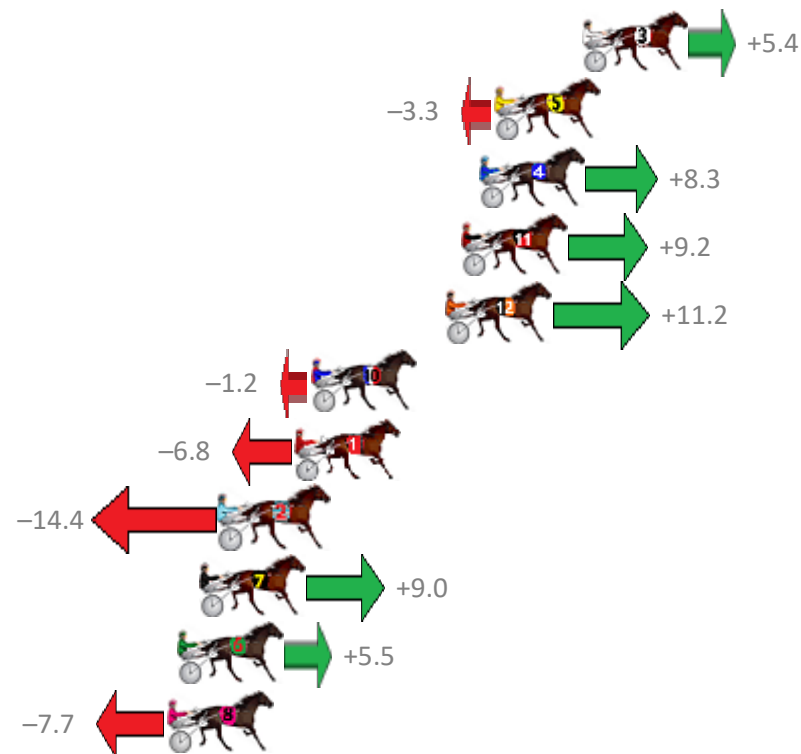

Albion Park Race 4 Distance 2138m

Saturday, 17 March 2018

Gross Time: 2:35.40 MileRate: 1:57.00 LeadTime: 37.30s First Qtr: 29.40s Second Qtr: 31.10s Third Qtr: 28.50s Fourth Qtr: 29.10s

No	Horse	Plc	Margin	Time	800Time (W)	400 Time (W)
3	KARLOO MAC	1	0.0m	2:35.40	57.21s (1)	28.94s (1)
5	JACKS AT THE BEACH	2	3.5m	2:35.65	57.84s (1)	29.35s (0)
4	OUR BUSCEMI	3	4.1m	2:35.70	57.00s (2)	28.86s (2)
11	PARISIAN ROCKSTAR	4	4.8m	2:35.75	56.94s (0)	28.13s (0)
12	RIVERLEIGH ROCKET	5	5.4m	2:35.79	56.79s (2)	28.63s (2)
10	BLISSFULINFIDELITY	6	10.8m	2:36.19	57.69s (1)	29.26s (1)
1	KYMS BOY	7	11.4m	2:36.23	58.09s (0)	29.26s (0)
2	ROCKNROLL MUSIC	8	14.4m	2:36.45	58.64s (0)	29.80s (0)
7	VANDE VELDE	9	15.2m	2:36.51	56.95s (1)	29.04s (1)
6	GLOVEMAN GILLY	10	16.1m	2:36.57	57.20s (2)	28.90s (2)
8	CELTIC CRUZA	11	16.5m	2:36.60	58.15s (0)	29.30s (0)

Finish Position and metres gained from 800m

Trots Sectionals
Powered by
www.pjdata.com.au
Home of PJ Trots Analyser

The Racing Queensland Board (trading as Racing Queensland) and provider are not responsible for the completeness or accuracy of any of the information contained herein, and makes no representations about its suitability for any purpose.