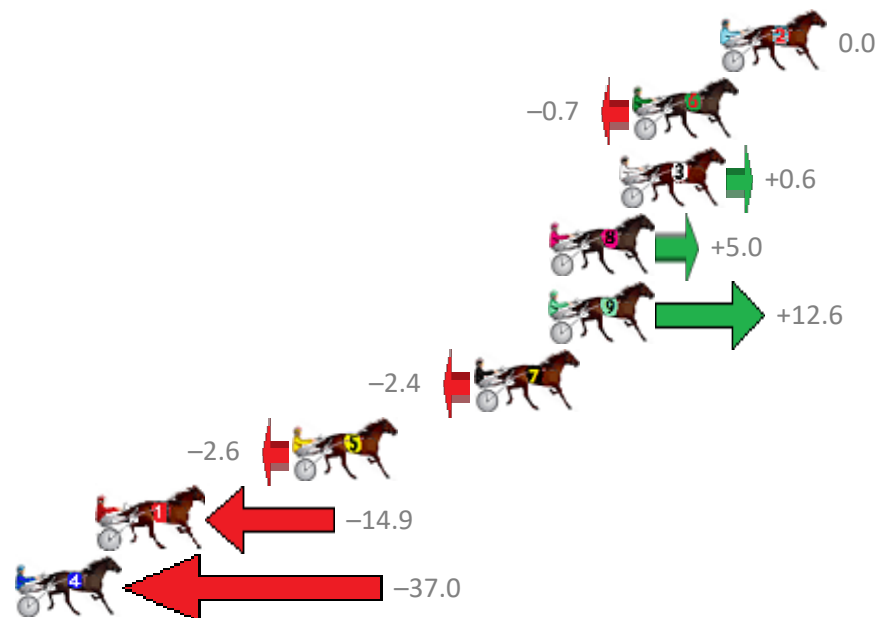

Albion Park Race 10 Distance 2647m

Saturday, 17 March 2018

Gross Time: 3:22.40 MileRate: 2:03.00 LeadTime: 83.30s First Qtr: 30.90s Second Qtr: 30.20s Third Qtr: 28.90s Fourth Qtr: 29.10s

No Horse	Plc	Margin	Time	800Time (W)	400 Time (W)
2 QUIETLY SPOKEN	1	0.0m	3:22.40	58.00s (0)	29.10s (0)
6 SPRINGBANK EDEN	2	3.5m	3:22.65	58.05s (1)	29.12s (1)
3 LIAVA	3	4.0m	3:22.69	57.96s (0)	29.04s (0)
8 GIACOMO	4	6.8m	3:22.89	57.64s (1)	28.68s (1)
9 OUR OVERANOVA	5	6.8m	3:22.89	57.09s (0)	27.97s (0)
7 FOURSHARESMOREBEE	6	9.8m	3:23.11	58.17s (1)	29.25s (1)
5 CHEVALS RACER	7	17.0m	3:23.64	58.19s (0)	29.04s (1)
1 STEVES STAR	8	24.7m	3:24.20	59.08s (0)	29.99s (0)
4 LAVROS SEGIL	9	53.6m	3:26.30	60.68s (1)	30.85s (0)

Finish Position and metres gained from 800m

Trots Sectionals
Powered by
www.pjdata.com.au
Home of PJ Trots Analyser

The Racing Queensland Board (trading as Racing Queensland) and provider are not responsible for the completeness or accuracy of any of the information contained herein, and makes no representations about its suitability for any purpose.