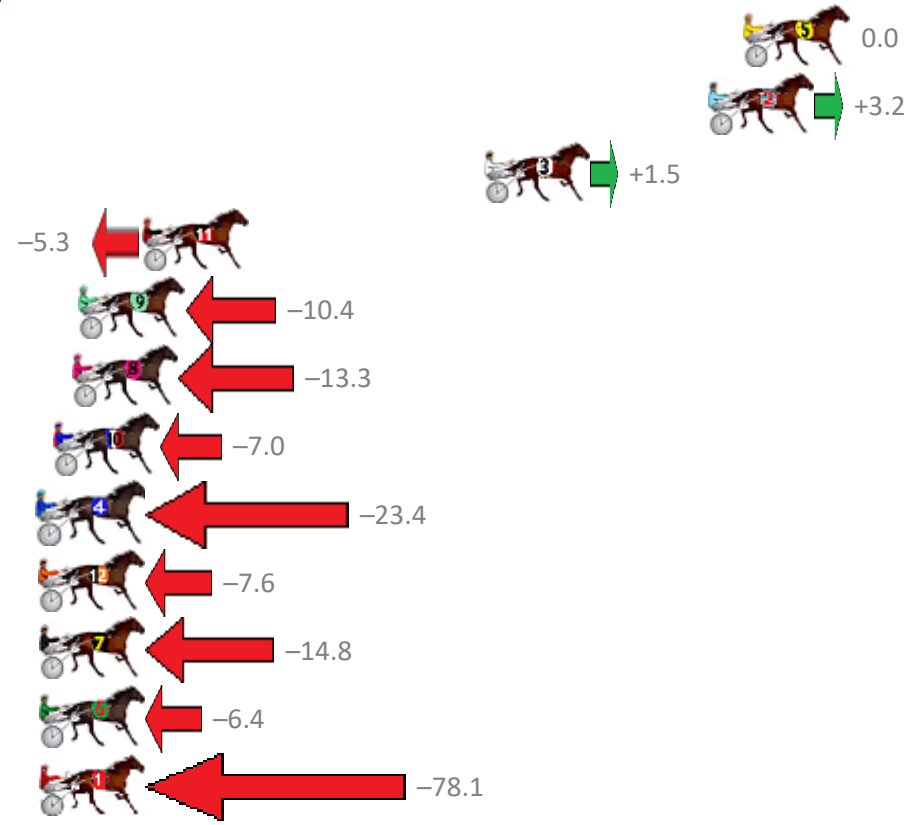

Albion Park Race 5 Distance 1660m

Saturday, 17 March 2018

Gross Time: 1:57.10 MileRate: 1:53.50 LeadTime: 3.40s First Qtr: 27.20s Second Qtr: 29.80s Third Qtr: 29.00s Fourth Qtr: 27.70s

No	Horse	Plc	Margin	Time	800Time (W)	400 Time (W)
5	MODERN ERA	1	0.0m	1:57.10	56.70s (0)	27.70s (0)
2	YANKEE STRUTTER	2	1.4m	1:57.20	56.47s (0)	27.49s (0)
3	WEEDONS EXPRESS	3	10.3m	1:57.81	56.59s (1)	27.79s (0)
11	ELLIOTT BROMAC	4	23.9m	1:58.76	57.08s (2)	28.86s (2)
9	RUATO BAY	5	26.4m	1:58.93	57.44s (1)	28.53s (1)
8	CROWNING GLORY	6	26.7m	1:58.95	57.64s (0)	27.91s (0)
10	LORNE BEACH	7	27.4m	1:59.00	57.20s (1)	28.24s (1)
4	JANGO FETT	8	30.4m	1:59.21	58.36s (1)	29.38s (1)
12	ALWAYS BAD	9	31.6m	1:59.29	57.24s (2)	28.96s (2)
7	LEVI JADE	10	32.8m	1:59.37	57.75s (0)	28.20s (1)
6	ZALTA	11	35.6m	1:59.57	57.15s (2)	28.89s (2)
1	MAJOR STRIKE	12	86.9m	2:03.12	62.24s (0)	32.43s (0)

Finish Position and metres gained from 800m

Trots Sectionals
Powered by
www.pjdata.com.au
Home of PJ Trots Analyser

The Racing Queensland Board (trading as Racing Queensland) and provider are not responsible for the completeness or accuracy of any of the information contained herein, and makes no representations about its suitability for any purpose.