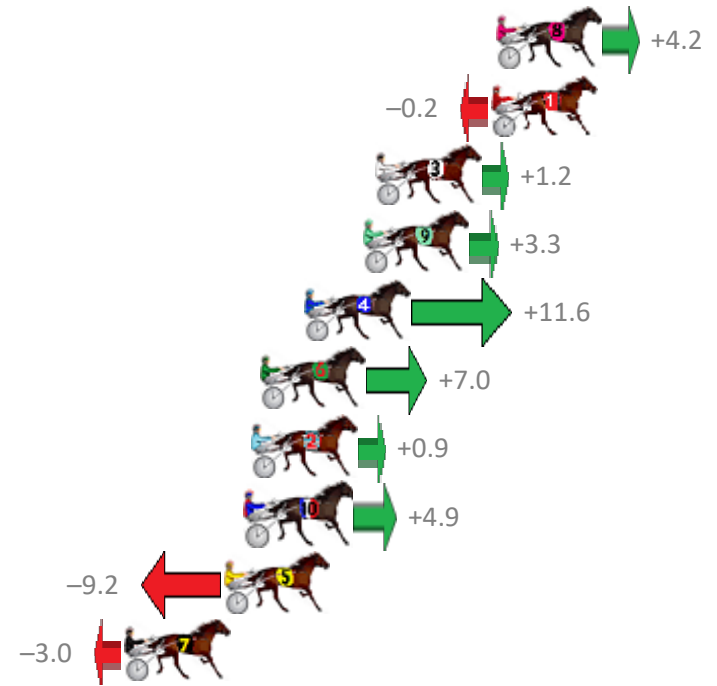

Albion Park Race 3 Distance 2138m

Saturday, 17 March 2018

Gross Time: 2:36.10 MileRate: 1:57.50 LeadTime: 38.70s First Qtr: 29.80s Second Qtr: 31.30s Third Qtr: 28.60s Fourth Qtr: 27.70s

No	Horse	Plc	Margin	Time	800Time (W)	400 Time (W)
8	BETTABE PERFECT	1	0.0m	2:36.10	56.00s (0)	27.38s (0)
1	OUTLAW FELLA	2	0.2m	2:36.11	56.31s (0)	27.71s (0)
3	CONSTANTLYSIDEWAYS	3	4.8m	2:36.43	56.22s (1)	27.80s (2)
9	WRITTEN IN RED	4	5.3m	2:36.47	56.07s (0)	27.43s (0)
4	THE SPACE INVADER	5	7.6m	2:36.63	55.48s (1)	27.20s (1)
6	POLISHED ROCKS	6	9.4m	2:36.75	55.81s (2)	27.33s (2)
2	BELLS BEACH HOUSE	7	9.7m	2:36.77	56.24s (1)	27.93s (1)
10	JOYS A BABE	8	9.9m	2:36.79	55.96s (1)	27.65s (1)
5	MAFUTA VAUTIN	9	10.8m	2:36.85	56.95s (1)	28.36s (1)
7	LANCELOT BROMAC	10	14.8m	2:37.12	56.51s (2)	28.00s (2)

Finish Position and metres gained from 800m

Trots Sectionals
Powered by
www.pjdata.com.au
Home of PJ Trots Analyser

The Racing Queensland Board (trading as Racing Queensland) and provider are not responsible for the completeness or accuracy of any of the information contained herein, and makes no representations about its suitability for any purpose.