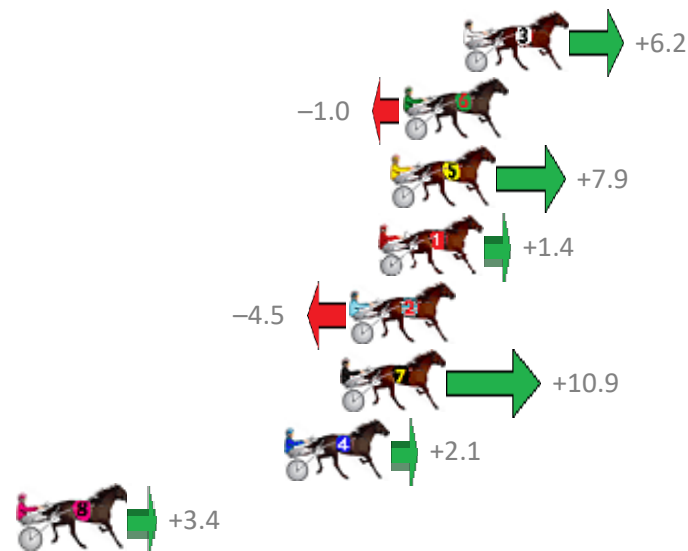

Albion Park Race 8 Distance 2138m

Saturday, 17 March 2018

Gross Time: 2:34.60 MileRate: 1:56.40 LeadTime: 39.00s First Qtr: 28.10s Second Qtr: 31.50s Third Qtr: 28.20s Fourth Qtr: 27.80s

No	Horse	Plc	Margin	Time	800Time (W)	400 Time (W)
3	MAJESTIC MAJOR	1	0.0m	2:34.60	55.57s (1)	27.29s (1)
6	MAKO BANNER	2	2.4m	2:34.77	56.07s (1)	27.77s (1)
5	VILLAGE WITCH	3	2.9m	2:34.80	55.45s (1)	27.17s (1)
1	OUR HI JINX	4	3.4m	2:34.84	55.90s (0)	27.69s (0)
2	BEAVER	5	4.5m	2:34.91	56.31s (0)	28.11s (0)
7	FRANKIE ROCKS	6	4.9m	2:34.94	55.24s (1)	26.96s (1)
4	FEEL THE COURAGE	7	7.1m	2:35.09	55.85s (0)	27.60s (0)
8	SMOOTH SHOWGIRL	8	17.6m	2:35.82	55.76s (1)	27.52s (1)

Finish Position and metres gained from 800m

Trots Sectionals
Powered by
www.pjdata.com.au
Home of PJ Trots Analyser

The Racing Queensland Board (trading as Racing Queensland) and provider are not responsible for the completeness or accuracy of any of the information contained herein, and makes no representations about its suitability for any purpose.