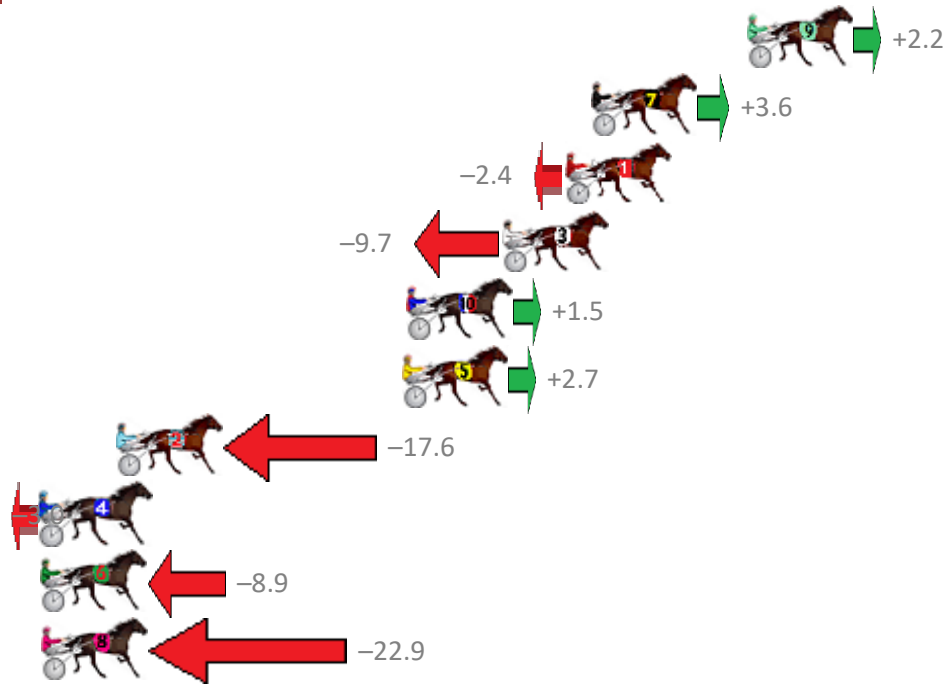

Redcliffe Race 1 Distance 1780m

Wednesday, 4 April 2018

Gross Time: 2:12.80 MileRate: 2:00.10 LeadTime: 11.30s First Qtr: 31.80s Second Qtr: 31.30s Third Qtr: 29.60s Fourth Qtr: 28.80s

NoHorse	Plc	Margin	Time	800Time (W)	400 Time (W)
9 THE FRAME	1	0.0m	2:12.80	58.24s (1)	28.73s (1)
7 SKYLARHAIN	2	6.2m	2:13.25	58.14s (0)	28.54s (0)
1 SPLASH OF GOLD	3	7.2m	2:13.32	58.58s (0)	28.93s (0)
3 MIDNIGHT BENDER	4	9.7m	2:13.50	59.11s (0)	29.50s (0)
10 TRENTLEIGH	5	13.5m	2:13.77	58.29s (0)	28.72s (0)
5 HEAVENS HINT	6	13.7m	2:13.79	58.20s (1)	28.49s (1)
2 BLISSFULINFIDELITY	7	25.0m	2:14.60	59.68s (1)	29.94s (1)
4 MISS POSITIVITY	8	29.0m	2:14.89	58.62s (1)	29.25s (1)
6 BOB GAGE	9	29.9m	2:14.95	59.05s (1)	29.61s (2)
8 JOHNNYCAKE	10	34.9m	2:15.31	60.07s (1)	30.32s (1)

Finish Position and metres gained from 800m

Trots Sectionals
Powered by
www.pjdata.com.au
Home of PJ Trots Analyser

The Racing Queensland Board (trading as Racing Queensland) and provider are not responsible for the completeness or accuracy of any of the information contained herein, and makes no representations about its suitability for any purpose.