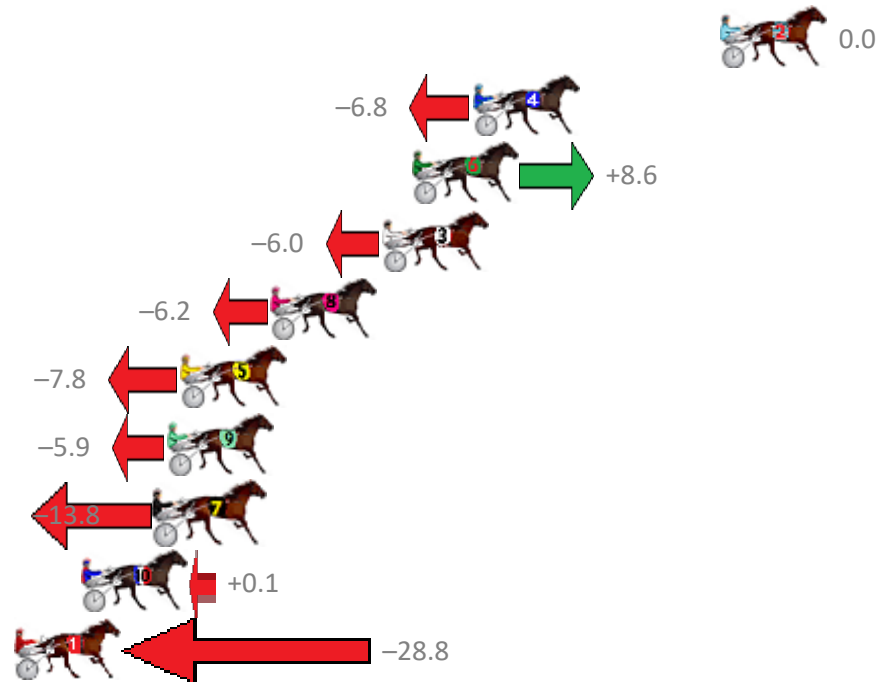

Redcliffe Race 3 Distance 1780m

Wednesday, 4 April 2018

Gross Time: 2:14.10   MileRate: 2:01.30   LeadTime: 11.90s   First Qtr: 31.60s   Second Qtr: 31.80s   Third Qtr: 29.60s   Fourth Qtr: 29.20s

NoHorse	Plc	Margin	Time	800Time (W)	400 Time (W)
2 TIME TRAVELLER	1	0.0m	2:14.10	58.80s (0)	29.20s (0)
4 LYNCHMAN	2	9.8m	2:14.82	59.30s (1)	29.68s (1)
6 SHERIFF JUJON	3	12.2m	2:14.99	58.17s (1)	29.13s (2)
3 TRAVELNFAST	4	13.4m	2:15.08	59.24s (1)	29.56s (2)
8 KANAPALI	5	17.8m	2:15.40	59.26s (1)	29.75s (1)
5 FUI FUI	6	21.4m	2:15.66	59.37s (0)	29.62s (1)
9 CRYPTIC CHANCE	7	21.9m	2:15.70	59.23s (1)	29.51s (2)
7 WESTERN JEWELS	8	22.4m	2:15.74	59.81s (0)	30.03s (0)
10 BE ON THE SLY	9	25.3m	2:15.95	58.79s (1)	29.47s (1)
1 ZORRO BROMAC	10	33.0m	2:16.51	60.92s (0)	31.14s (0)

Finish Position and metres gained from 800m

Trots Sectionals
Powered by
www.pjdata.com.au
Home of PJ Trots Analyser

The Racing Queensland Board (trading as Racing Queensland) and provider are not responsible for the completeness or accuracy of any of the information contained herein, and makes no representations about its suitability for any purpose.