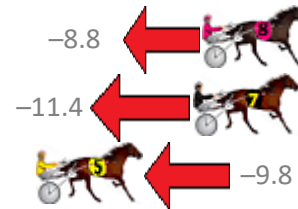

Redcliffe Race 8 Distance 1780m

Wednesday, 4 April 2018

Gross Time: 2:20.80 MileRate: 2:07.30 LeadTime: 12.30s First Qtr: 33.00s Second Qtr: 33.20s Third Qtr: 31.90s Fourth Qtr: 30.40s

NoHorse	Plc	Margin	Time	800Time (W)	400 Time (W)
6 JOVIAL JULIE	1	0.0m	2:20.80	62.13s (1)	30.32s (1)
2 SAMS THE BEST	2	0.2m	2:20.82	62.32s (0)	30.42s (0)
3 DE VOYAGE	3	2.3m	2:20.97	62.14s (0)	30.23s (0)
4 LAYBACK FEELING	4	3.6m	2:21.07	62.00s (1)	30.25s (1)
8 SHESFEELINPRECIOUS	5	21.4m	2:22.43	62.99s (1)	31.18s (1)
7 LONESTAR WAY	6	21.8m	2:22.46	63.19s (0)	31.31s (0)
5 ZARAS ALL SMILES	7	28.2m	2:22.94	63.06s (1)	31.30s (1)