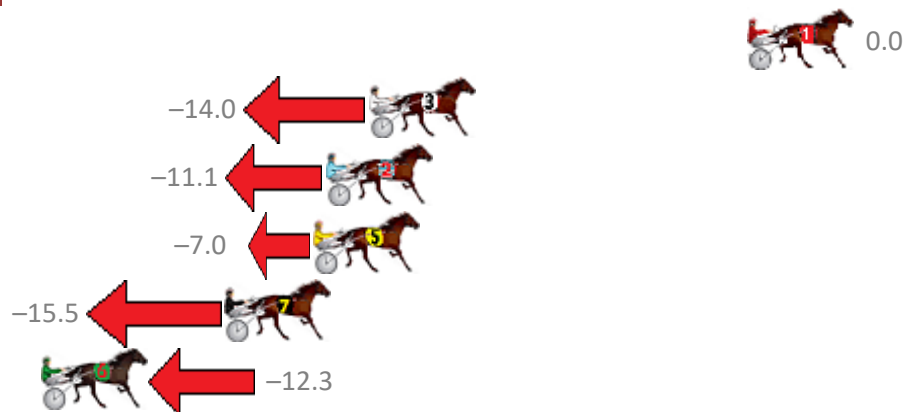

Redcliffe Race 5 Distance 2040m

Wednesday, 4 April 2018

Gross Time: 2:34.00   MileRate: 2:01.50   LeadTime: 32.40s   First Qtr: 31.70s   Second Qtr: 31.10s   Third Qtr: 29.40s   Fourth Qtr: 29.40s

NoHorse	Plc	Margin	Time	800Time (W)	400 Time (W)

1 MAJOR GENERALJUJON	1	0.0m	2:34.00	58.80s (0)	29.40s (0)
3 BIG BEAT	2	15.0m	2:35.10	59.83s (1)	30.47s (1)
2 TELLELLA	3	16.7m	2:35.23	59.62s (1)	30.17s (1)
5 ALWAYS A JEWEL	4	17.2m	2:35.26	59.31s (1)	29.83s (1)
7 TORQUE FEELS GOOD	5	20.7m	2:35.52	59.94s (0)	30.41s (0)
6 VELOCE BELLA	6	28.3m	2:36.08	59.70s (1)	30.36s (2)

Finish Position and metres gained from 800m

Trots Sectionals
Powered by
www.pjdata.com.au
Home of PJ Trots Analyser

The Racing Queensland Board (trading as Racing Queensland) and provider are not responsible for the completeness or accuracy of any of the information contained herein, and makes no representations about its suitability for any purpose.