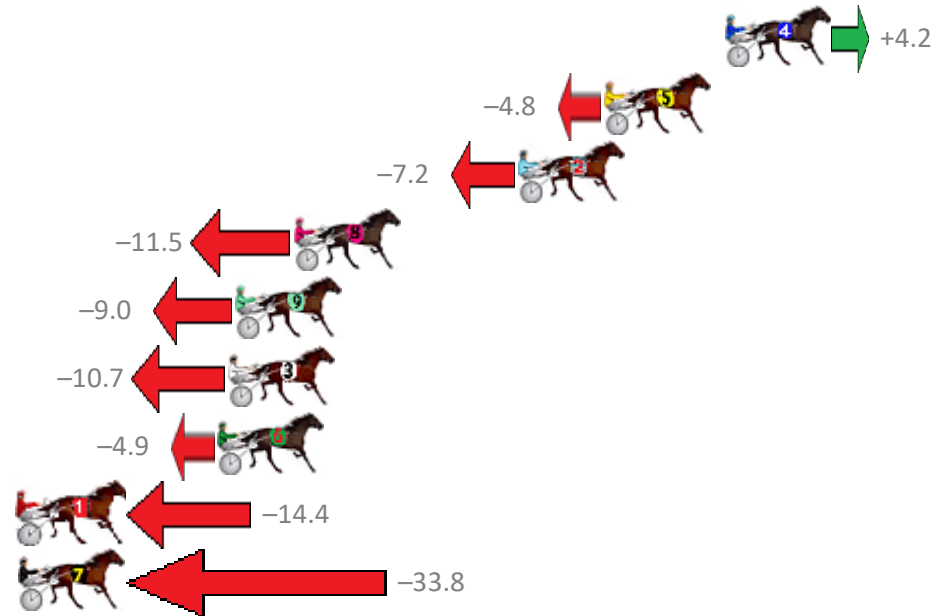

Redcliffe Race 2 Distance 2040m

Wednesday, 4 April 2018

Gross Time: 2:31.50 MileRate: 1:59.50 LeadTime: 30.90s First Qtr: 30.50s Second Qtr: 31.10s Third Qtr: 29.60s Fourth Qtr: 29.40s

No Horse	Plc	Margin	Time	800Time (W)	400 Time (W)
4 CALCAVADO	1	0.0m	2:31.50	58.69s (0)	29.08s (0)
5 CELTIC CRUZA	2	4.8m	2:31.85	59.35s (0)	29.75s (0)
2 HOT ROD HEAVEN	3	8.2m	2:32.10	59.53s (1)	29.97s (1)
8 OSCARS GLORY	4	17.1m	2:32.76	59.85s (1)	30.27s (1)
9 ONYAJANS	5	19.4m	2:32.93	59.66s (1)	30.11s (1)
3 REAL KNUCKY	6	19.7m	2:32.95	59.79s (0)	30.14s (0)
6 GUTS	7	20.1m	2:32.98	59.36s (1)	29.83s (1)
1 SUMMER MONEY	8	28.0m	2:33.56	60.06s (0)	30.37s (0)
7 JAZZY ARTIST	9	77.2m	2:37.17	61.49s (0)	31.84s (0)

Finish Position and metres gained from 800m

Trots Sectionals
Powered by
www.pjdata.com.au
Home of PJ Trots Analyser

The Racing Queensland Board (trading as Racing Queensland) and provider are not responsible for the completeness or accuracy of any of the information contained herein, and makes no representations about its suitability for any purpose.