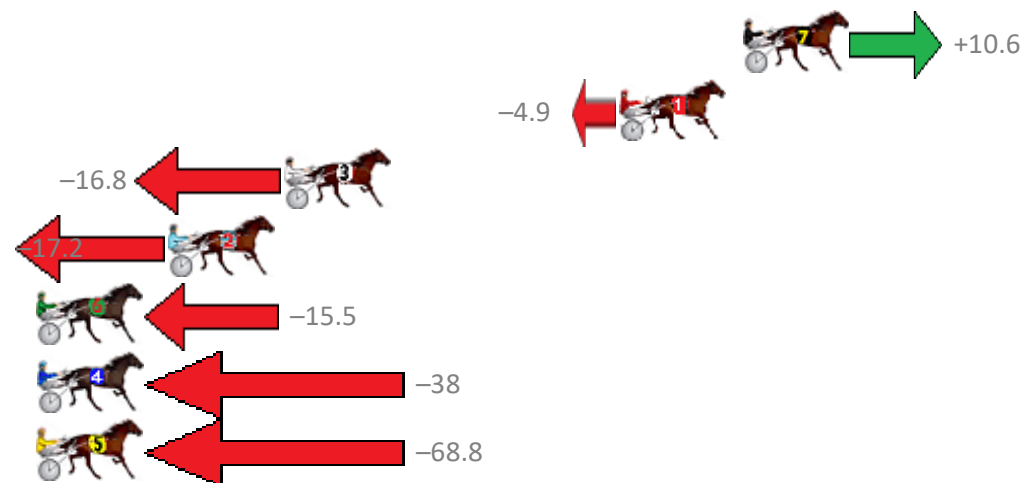

Redcliffe Race 9 Distance 1780m

Wednesday, 4 April 2018

Gross Time: 2:19.60 MileRate: 2:06.30 LeadTime: 11.90s First Qtr: 31.20s Second Qtr: 32.70s Third Qtr: 31.40s Fourth Qtr: 32.40s

NoHorse	Plc	Margin	Time	800Time (W)	400 Time (W)
7 ASTRAL RULER	1	0.0m	2:19.60	62.95s (0)	31.78s (1)
1 DAY TOURER	2	4.9m	2:20.00	64.19s (0)	32.80s (0)
3 GO AHEAD MAKEMYDA	3	18.2m	2:21.07	65.14s (1)	33.65s (1)
2 UWOULDNTBELIEVEIT	4	22.8m	2:21.45	65.17s (0)	33.65s (0)
6 STONED AGAIN	5	29.1m	2:21.96	65.04s (1)	34.08s (2)
4 GHENT	6	57.1m	2:24.23	66.81s (0)	35.31s (1)
5 FLASH ANGUS	7	76.0m	2:25.76	69.29s (1)	36.92s (0)

Finish Position and metres gained from 800m

Trots Sectionals
Powered by
www.pjdata.com.au
Home of PJ Trots Analyser

The Racing Queensland Board (trading as Racing Queensland) and provider are not responsible for the completeness or accuracy of any of the information contained herein, and makes no representations about its suitability for any purpose.