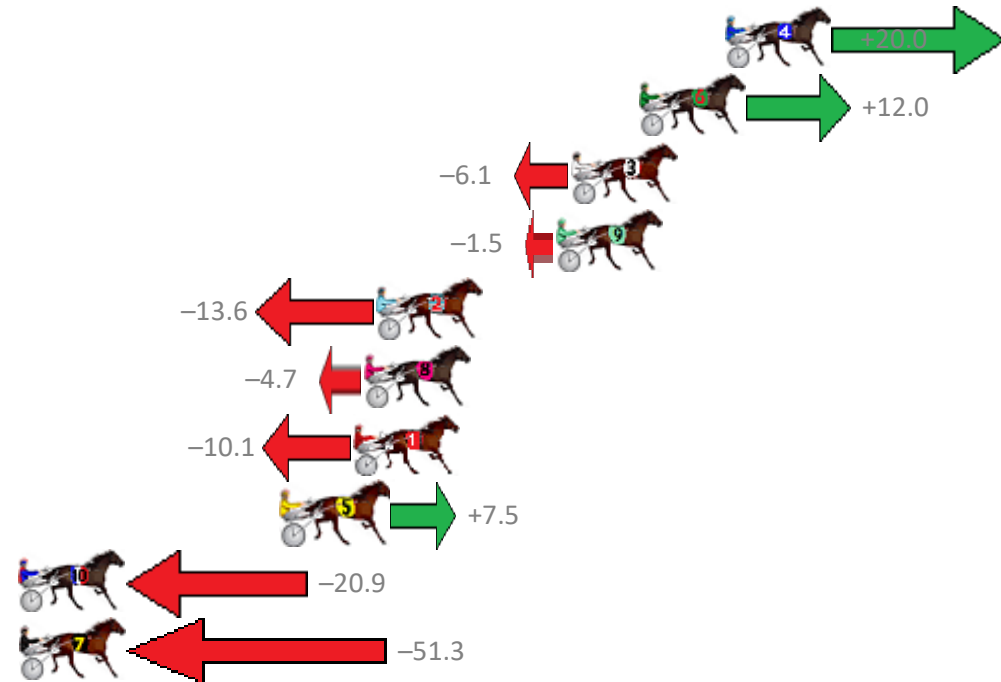

Redcliffe Race 6 Distance 1780m

Wednesday, 4 April 2018

Gross Time: 2:16.00 MileRate: 2:02.90 LeadTime: 12.20s First Qtr: 31.10s Second Qtr: 31.90s Third Qtr: 30.00s Fourth Qtr: 30.80s

NoHorse	Plc	Margin	Time	800Time (W)	400 Time (W)
4 MAJOR TRALEE	1	0.0m	2:16.00	59.28s (1)	29.64s (1)
6 ZED EXPRESS	2	3.4m	2:16.26	59.89s (1)	30.63s (2)
3 MONTANA BEACH	3	6.1m	2:16.47	61.26s (1)	31.27s (1)
9 TIMETOGETHAPPY	4	6.7m	2:16.52	60.91s (1)	30.95s (1)
2 MAESTRO MAC	5	13.8m	2:17.06	61.83s (0)	31.75s (0)
8 ZARA ZARA REIGN	6	14.3m	2:17.10	61.16s (0)	31.04s (0)
1 RIVERLEIGH RAVEN	7	14.7m	2:17.13	61.57s (0)	31.47s (0)
5 WEDDING NIGHT	8	17.5m	2:17.35	60.23s (1)	30.61s (1)
10 VARONIKA	9	31.9m	2:18.46	62.39s (1)	31.72s (0)
7 IM SANDY BAY	10	105.9m	2:24.15	64.70s (0)	33.95s (0)

Finish Position and metres gained from 800m

Trots Sectionals
Powered by
www.pjdata.com.au
Home of PJ Trots Analyser

The Racing Queensland Board (trading as Racing Queensland) and provider are not responsible for the completeness or accuracy of any of the information contained herein, and makes no representations about its suitability for any purpose.