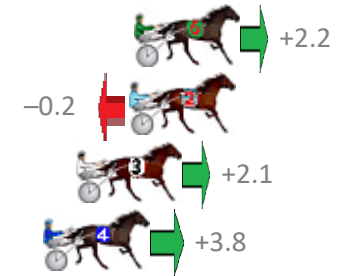

Finish Position and metres gained from 800m

Trots Sectionals
Powered by
www.pjdata.com.au
Home of PJ Trots Analyser

The Racing Queensland Board (trading as Racing Queensland) and provider are not responsible for the completeness or accuracy of any of the information contained herein, and makes no representations about its suitability for any purpose.