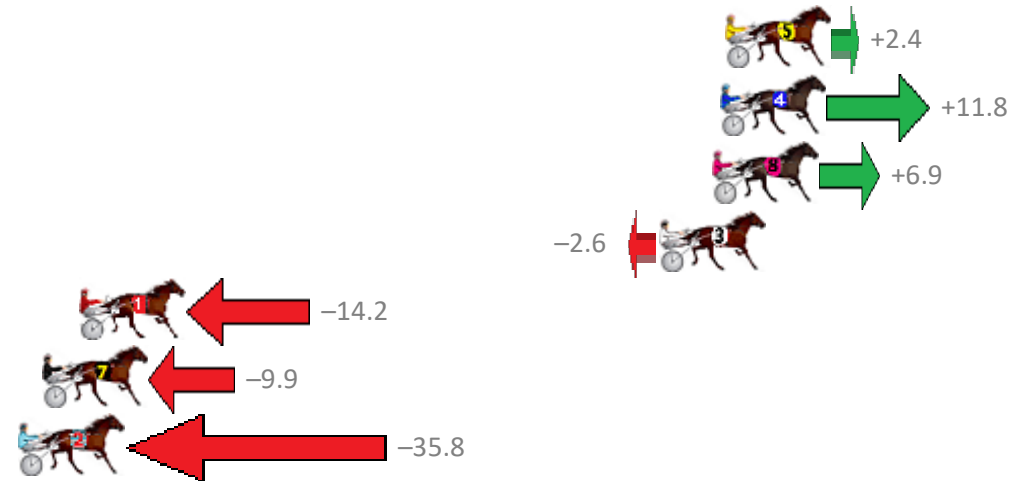

Redcliffe Race 7 Distance 1780m

Wednesday, 4 April 2018

Gross Time: 2:16.00 MileRate: 2:03.00 LeadTime: 12.00s First Qtr: 31.90s Second Qtr: 30.90s Third Qtr: 31.10s Fourth Qtr: 30.10s

NoHorse	Plc	Margin	Time	800Time (W)	400 Time (W)
5 BONNIE JUJON	1	0.0m	2:16.00	61.02s (1)	30.01s (1)
4 BUDDY BABCOCK	2	0.2m	2:16.02	60.30s (1)	29.35s (2)
8 ROCKNROLL PROMISE	3	0.5m	2:16.04	60.67s (1)	29.67s (1)
3 BALTIC BLUE EYES	4	2.6m	2:16.20	61.40s (0)	30.30s (0)
1 CHANG	5	25.6m	2:17.93	62.29s (0)	31.17s (0)
7 JULES AND DENISE	6	27.1m	2:18.04	61.96s (0)	30.92s (1)
2 LEORYAN	7	40.8m	2:19.07	63.94s (0)	32.70s (0)

Finish Position and metres gained from 800m

Trots Sectionals
Powered by
www.pjdata.com.au
Home of PJ Trots Analyser

The Racing Queensland Board (trading as Racing Queensland) and provider are not responsible for the completeness or accuracy of any of the information contained herein, and makes no representations about its suitability for any purpose.