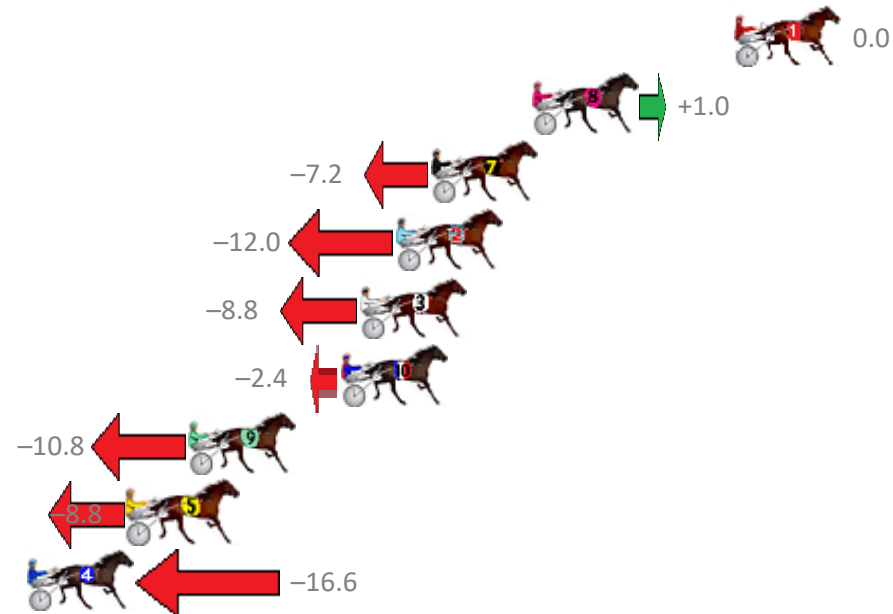

Redcliffe Race 4 Distance 1780m

Wednesday, 4 April 2018

Gross Time: 2:13.40   MileRate: 2:00.60   LeadTime: 11.40s   First Qtr: 31.00s   Second Qtr: 31.80s   Third Qtr: 29.80s   Fourth Qtr: 29.40s

NoHorse	Plc	Margin	Time	800Time (W)	400 Time (W)
1 LETHAL PROMISE	1	0.0m	2:13.40	59.20s (0)	29.40s (0)
8 CAMIVISTA	2	8.0m	2:13.99	59.13s (0)	29.30s (0)
7 OMINOUS FLYER	3	12.0m	2:14.28	59.73s (0)	29.90s (0)
2 SAND SAFARI	4	13.4m	2:14.38	60.09s (1)	30.30s (1)
3 ARCHIECANO	5	14.8m	2:14.49	59.85s (1)	30.05s (1)
10 OUR BODACIOUS	6	15.6m	2:14.55	59.38s (0)	29.53s (0)
9 LIGHTHORSE	7	21.6m	2:14.99	60.00s (1)	30.11s (1)
5 PAQUIN	8	24.0m	2:15.16	59.85s (1)	29.94s (1)
4 ARMBROS LAD	9	36.6m	2:16.09	60.43s (1)	30.61s (2)

Finish Position and metres gained from 800m

Trots Sectionals
Powered by
www.pjdata.com.au
Home of PJ Trots Analyser

The Racing Queensland Board (trading as Racing Queensland) and provider are not responsible for the completeness or accuracy of any of the information contained herein, and makes no representations about its suitability for any purpose.