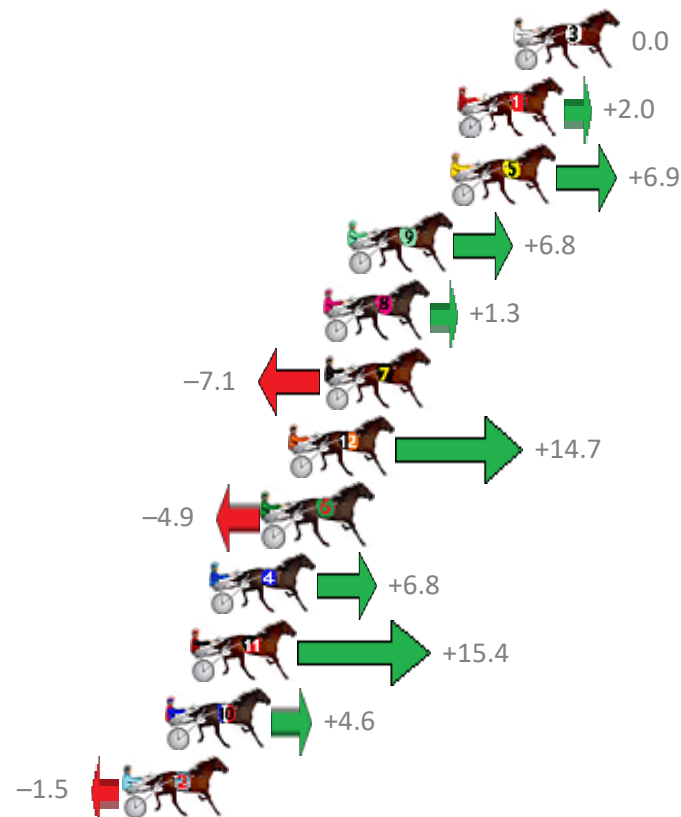

Albion Park Race 1 Distance 1660m

Saturday, 21 April 2018

Gross Time: 1:59.00 MileRate: 1:55.40 LeadTime: 3.50s First Qtr: 27.80s Second Qtr: 30.60s Third Qtr: 29.10s Fourth Qtr: 28.00s

NoHorse	Plc	Margin	Time	800Time (W)	400 Time (W)
3 TOP TRIO	1	0.0m	1:59.00	57.10s (0)	28.00s (0)
1 LANCELOT BROMAC	2	2.2m	1:59.15	56.96s (0)	27.86s (0)
5 FIFTH EDITION	3	2.5m	1:59.18	56.61s (1)	27.64s (2)
9 DRIVE THE DREAM	4	6.6m	1:59.46	56.61s (0)	27.71s (1)
8 MACHIN OUT	5	7.5m	1:59.53	57.01s (0)	27.91s (0)
7 A GOOD CHANCE	6	7.5m	1:59.53	57.61s (1)	28.51s (1)
12 BATTLE BORN	7	8.9m	1:59.62	56.05s (1)	27.08s (2)
6 JACK HAMMER	8	9.9m	1:59.69	57.45s (1)	28.34s (1)
4 REDS JET STAR	9	12.0m	1:59.84	56.61s (1)	27.62s (2)
11 THE CHARGING MOA	10	12.8m	1:59.90	56.00s (1)	27.40s (1)
10 BLACK BELT	11	13.8m	1:59.97	56.77s (0)	27.92s (0)
2 GERONIMO BEAU	12	15.5m	2:00.08	57.21s (1)	28.19s (2)

Finish Position and metres gained from 800m

Trots Sectionals
Powered by
www.pjdata.com.au
Home of PJ Trots Analyser

The Racing Queensland Board (trading as Racing Queensland) and provider are not responsible for the completeness or accuracy of any of the information contained herein, and makes no representations about its suitability for any purpose.