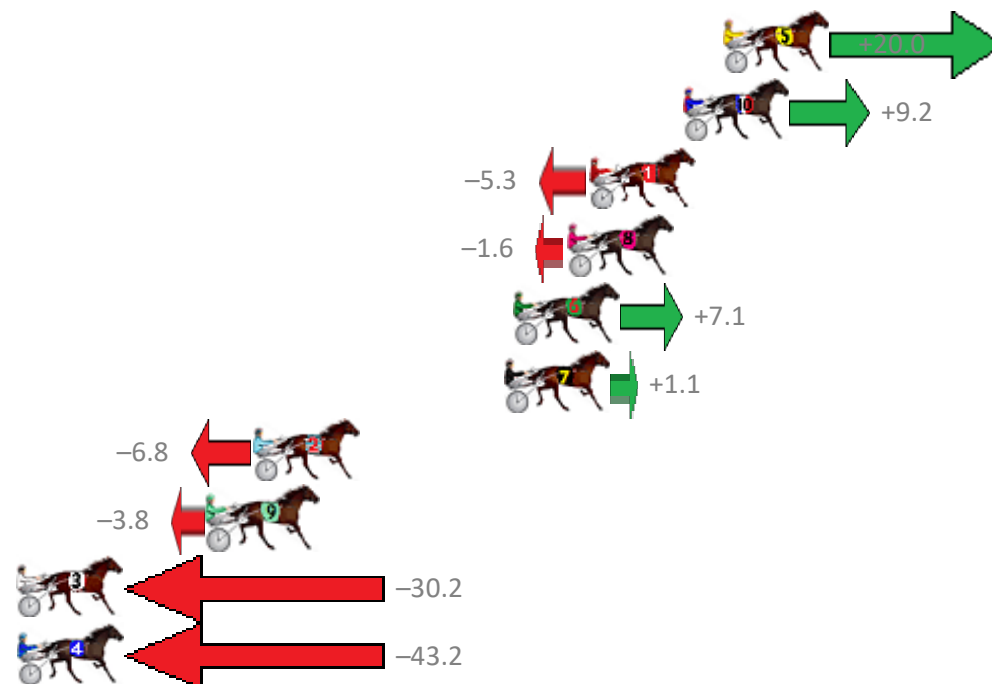

Albion Park Race 5 Distance 2138m

Saturday, 21 April 2018

Gross Time: 2:37.50 MileRate: 1:58.60 LeadTime: 38.60s First Qtr: 31.80s Second Qtr: 29.50s Third Qtr: 28.40s Fourth Qtr: 29.20s

NoHorse	Plc	Margin	Time	800Time (W)	400 Time (W)
5 THE SHADY ONE	1	0.0m	2:37.50	56.16s (2)	28.25s (2)
10 CASINO TOMMY	2	1.6m	2:37.62	56.94s (2)	29.07s (2)
1 VADER	3	5.3m	2:37.89	57.98s (0)	29.53s (0)
8 GASMONKEY	4	6.2m	2:37.95	57.72s (0)	29.24s (0)
6 SPEEDIE MCARDLE	5	8.3m	2:38.11	57.09s (2)	29.22s (2)
7 LONG TERM FELLA	6	8.7m	2:38.14	57.52s (0)	29.09s (0)
2 FOURS ENUF TAS	7	18.6m	2:38.86	58.09s (1)	29.84s (1)
9 SAMS A CHAMP	8	20.4m	2:38.99	57.87s (1)	29.64s (1)
3 LENNY THE LEGEND	9	36.8m	2:40.19	59.77s (1)	31.55s (1)
4 FEEL THE FAITH	10	45.0m	2:40.79	60.71s (1)	32.49s (1)

Finish Position and metres gained from 800m

Trots Sectionals
Powered by
www.pjdata.com.au
Home of PJ Trots Analyser

The Racing Queensland Board (trading as Racing Queensland) and provider are not responsible for the completeness or accuracy of any of the information contained herein, and makes no representations about its suitability for any purpose.