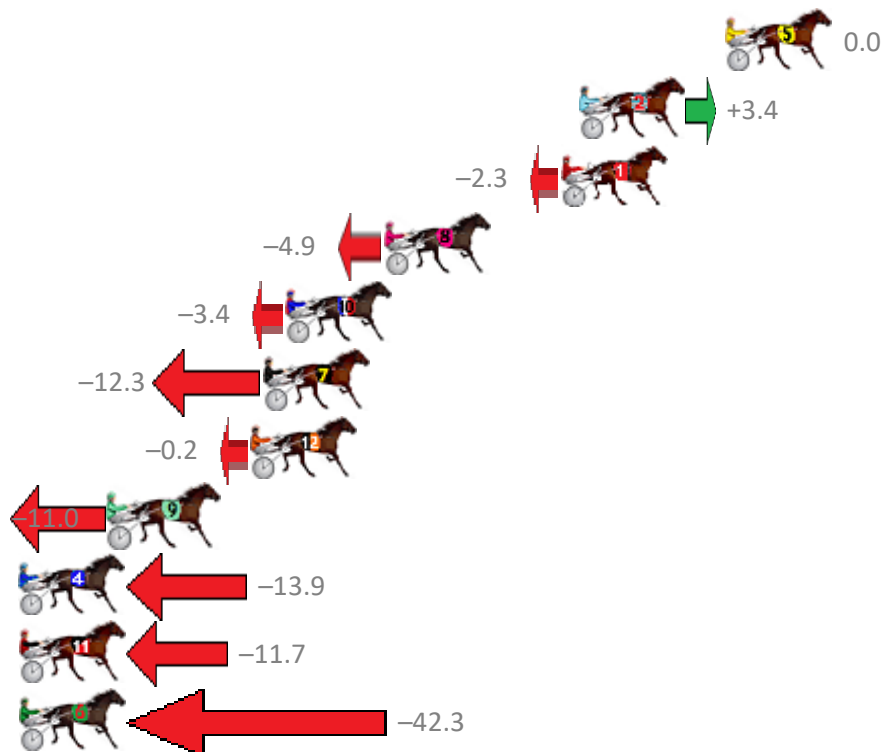

Albion Park Race 6 Distance 2138m

Saturday, 21 April 2018

Gross Time: 2:34.00 MileRate: 1:56.00 LeadTime: 37.50s First Qtr: 28.80s Second Qtr: 30.50s Third Qtr: 28.90s Fourth Qtr: 28.30s

NoHorse	Plc	Margin	Time	800Time (W)	400 Time (W)
5 PROFICIENT	1	0.0m	2:34.00	57.20s (0)	28.30s (0)
2 TOMEARA	2	5.8m	2:34.41	56.96s (2)	28.17s (2)
1 RUATO BAY	3	6.5m	2:34.46	57.36s (0)	28.46s (0)
8 HEZ RAZOR SHARP	4	13.5m	2:34.96	57.55s (0)	28.62s (1)
10 PLAYNSERIOUS	5	17.4m	2:35.23	57.44s (2)	28.57s (2)
7 CLINTAL DO	6	18.3m	2:35.29	58.08s (1)	29.26s (1)
12 SOMEPARTYSOMEWHE	7	18.8m	2:35.33	57.21s (2)	28.33s (2)
9 CONDAFEW	8	24.4m	2:35.73	57.99s (0)	29.05s (0)
4 CHEVALS DIAMOND	9	29.5m	2:36.09	58.19s (1)	29.00s (1)
11 WEEDONS EXPRESS	10	30.1m	2:36.13	58.04s (0)	29.06s (0)
6 LEVI JADE	11	53.1m	2:37.76	60.22s (1)	30.98s (1)

Finish Position and metres gained from 800m

Trots Sectionals
Powered by
www.pjdata.com.au
Home of PJ Trots Analyser

The Racing Queensland Board (trading as Racing Queensland) and provider are not responsible for the completeness or accuracy of any of the information contained herein, and makes no representations about its suitability for any purpose.