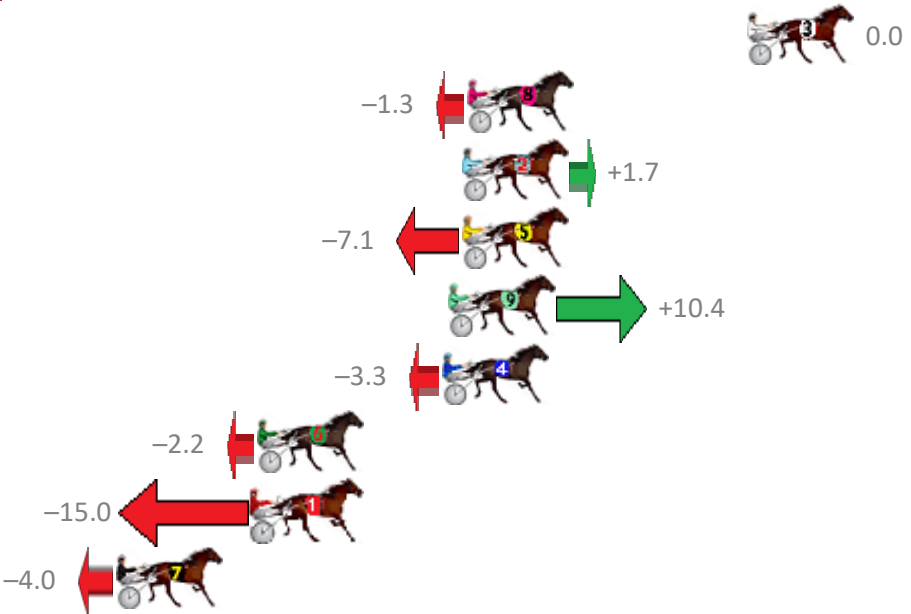

Albion Park Race 8 Distance 1660m

Saturday, 21 April 2018

Gross Time: 2:00.10 MileRate: 1:56.40 LeadTime: 3.60s First Qtr: 27.40s Second Qtr: 31.00s Third Qtr: 29.00s Fourth Qtr: 29.10s

NoHorse	Plc	Margin	Time	800Time (W)	400 Time (W)
3 FIRE ONE	1	0.0m	2:00.10	58.10s (0)	29.10s (0)
8 HEAVENS HINT	2	11.1m	2:00.91	58.19s (0)	29.09s (0)
2 WEBBY VANDERQUACK	3	11.3m	2:00.92	57.98s (1)	29.17s (1)
5 MY LADY LINDA	4	11.3m	2:00.92	58.62s (1)	29.69s (1)
9 EVELYN JAY	5	11.8m	2:00.96	57.34s (1)	28.77s (1)
4 SKYLARHAIN	6	12.1m	2:00.98	58.34s (1)	29.47s (2)
6 ANNAS BEST	7	19.4m	2:01.51	58.26s (1)	29.33s (0)
1 IRISHTOWN BABE	8	19.6m	2:01.53	59.19s (0)	30.06s (0)
7 ROCKNROLL AMBER	9	25.0m	2:01.92	58.39s (2)	29.55s (2)

Finish Position and metres gained from 800m

Trots Sectionals
Powered by
www.pjdata.com.au
Home of PJ Trots Analyser

The Racing Queensland Board (trading as Racing Queensland) and provider are not responsible for the completeness or accuracy of any of the information contained herein, and makes no representations about its suitability for any purpose.