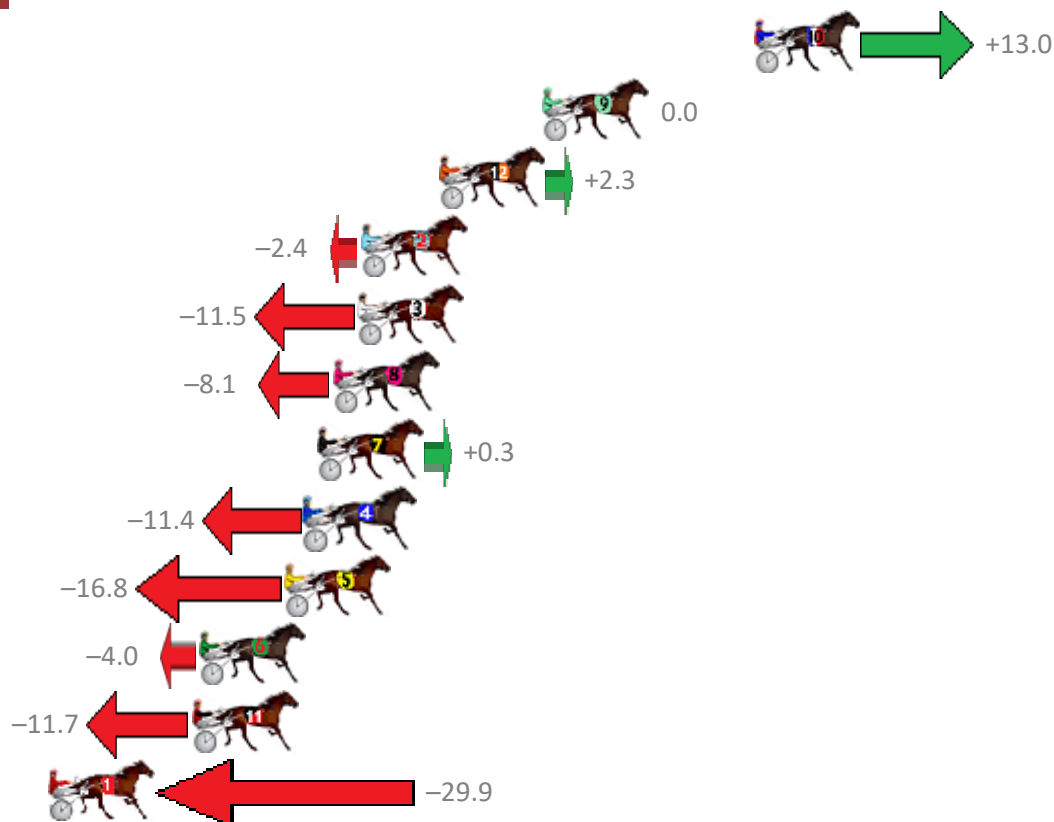

Albion Park Race 2 Distance 2138m

Saturday, 21 April 2018

Gross Time: 2:34.80 MileRate: 1:56.50 LeadTime: 36.70s First Qtr: 30.20s Second Qtr: 30.00s Third Qtr: 28.20s Fourth Qtr: 29.70s

NoHorse	Plc	Margin	Time	800Time (W)	400 Time (W)
10 CHANTREY	1	0.0m	2:34.80	56.96s (2)	29.51s (1)
9 EXCEPTIONAL MACH	2	8.4m	2:35.42	57.90s (2)	30.32s (0)
12 MAX RICHTER	3	12.5m	2:35.73	57.73s (1)	29.51s (3)
2 RORY MACH	4	15.6m	2:35.96	58.07s (0)	29.54s (1)
3 SHAREAPASSION	5	15.7m	2:35.97	58.73s (0)	30.06s (0)
8 PLATINUM ART	6	16.7m	2:36.04	58.49s (0)	29.81s (0)
7 DEVIL DODGER	7	17.3m	2:36.08	57.88s (0)	29.44s (0)
4 DEANO ROBYN	8	17.8m	2:36.12	58.73s (1)	30.01s (2)
5 GOTTA GLOW	9	18.6m	2:36.18	59.12s (1)	30.18s (1)
6 INA GREAT PLACE	10	22.0m	2:36.43	58.19s (2)	29.88s (2)
11 MONTANA FALCON	11	22.3m	2:36.46	58.75s (1)	29.13s (0)
1 CHEAP TINT	12	29.9m	2:37.02	60.06s (0)	31.44s (0)

Finish Position and metres gained from 800m

Trots Sectionals
Powered by
www.pjdata.com.au
Home of PJ Trots Analyser

The Racing Queensland Board (trading as Racing Queensland) and provider are not responsible for the completeness or accuracy of any of the information contained herein, and makes no representations about its suitability for any purpose.