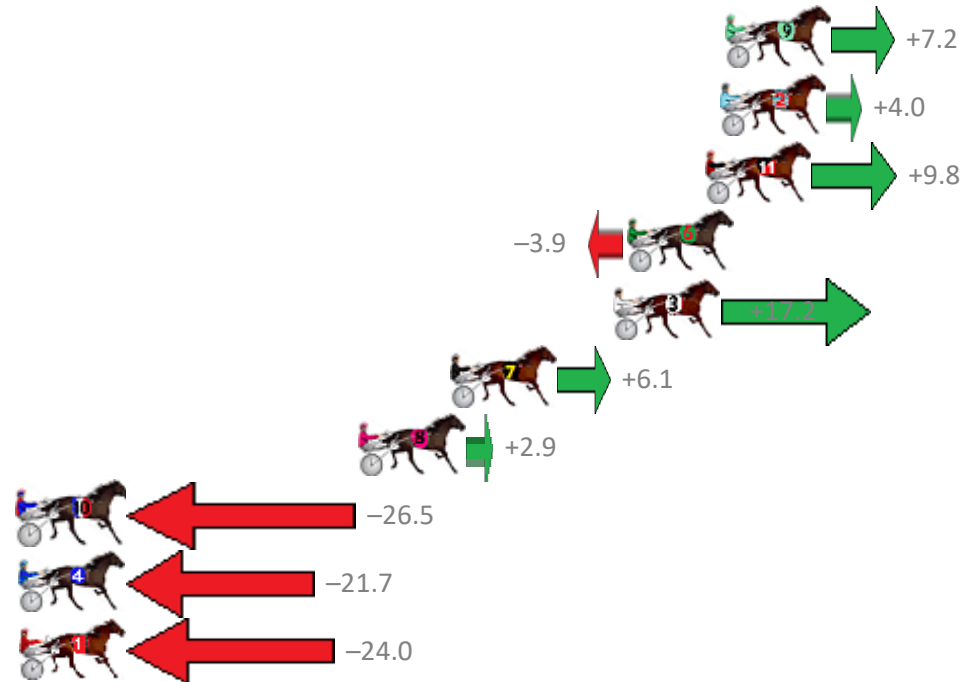

Albion Park Race 7 Distance 2138m

Saturday, 21 April 2018

Gross Time: 2:33.00 MileRate: 1:55.20 LeadTime: 36.10s First Qtr: 30.20s Second Qtr: 27.90s Third Qtr: 29.10s Fourth Qtr: 29.70s

NoHorse	Plc	Margin	Time	800Time (W)	400 Time (W)
9 ANYCHANCE	1	0.0m	2:33.00	58.27s (1)	29.09s (1)
2 REMEMBER THEM	2	0.2m	2:33.01	58.51s (0)	29.24s (0)
11 MATTGREGOR	3	0.8m	2:33.06	58.08s (2)	29.54s (1)
6 ALLELUIA	4	3.9m	2:33.29	59.09s (0)	29.99s (0)
3 ZAC MAC	5	4.4m	2:33.33	57.54s (1)	28.44s (1)
7 CHAL FIRE	6	10.9m	2:33.81	58.35s (1)	29.31s (1)
8 MARKEY OH MARKEY	7	14.5m	2:34.08	58.59s (0)	28.82s (1)
10 GANGSTER BOY	8	28.7m	2:35.13	60.75s (1)	30.67s (0)
4 STORMFORTHEBOYS	9	30.7m	2:35.28	60.39s (0)	30.35s (0)
1 BELLS BEACH HOUSE	10	36.8m	2:35.73	60.56s (1)	30.84s (2)

Finish Position and metres gained from 800m

Trots Sectionals
Powered by
www.pjdata.com.au
Home of PJ Trots Analyser

The Racing Queensland Board (trading as Racing Queensland) and provider are not responsible for the completeness or accuracy of any of the information contained herein, and makes no representations about its suitability for any purpose.