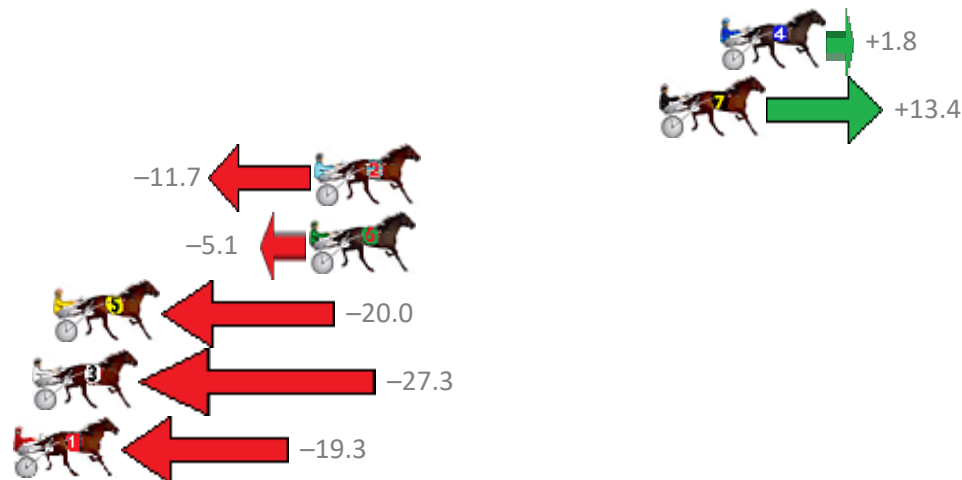

Albion Park Race 10 Distance 2647m

Saturday, 21 April 2018

Gross Time: 3:23.20 MileRate: 2:03.60 LeadTime: 82.00s First Qtr: 31.10s Second Qtr: 30.50s Third Qtr: 29.30s Fourth Qtr: 30.30s

NoHorse	Plc	Margin	Time	800Time (W)	400 Time (W)
4 SPRINGBANK EDEN	1	0.0m	3:23.20	59.47s (1)	30.30s (0)
7 OUR OVERANOVA	2	2.4m	3:23.38	58.60s (1)	29.44s (2)
2 BLUE DON	3	16.1m	3:24.42	60.47s (0)	30.76s (0)
6 OUR DAINTY LADY	4	16.3m	3:24.43	59.98s (1)	30.63s (1)
5 MISTER GUNSEN	5	26.4m	3:25.20	61.09s (1)	31.72s (1)
3 IVANOV	6	27.3m	3:25.27	61.63s (0)	31.96s (0)
1 LAVROS SEGIL	7	29.1m	3:25.40	61.04s (0)	31.05s (0)

Finish Position and metres gained from 800m

Trots Sectionals
Powered by
www.pjdata.com.au
Home of PJ Trots Analyser

The Racing Queensland Board (trading as Racing Queensland) and provider are not responsible for the completeness or accuracy of any of the information contained herein, and makes no representations about its suitability for any purpose.