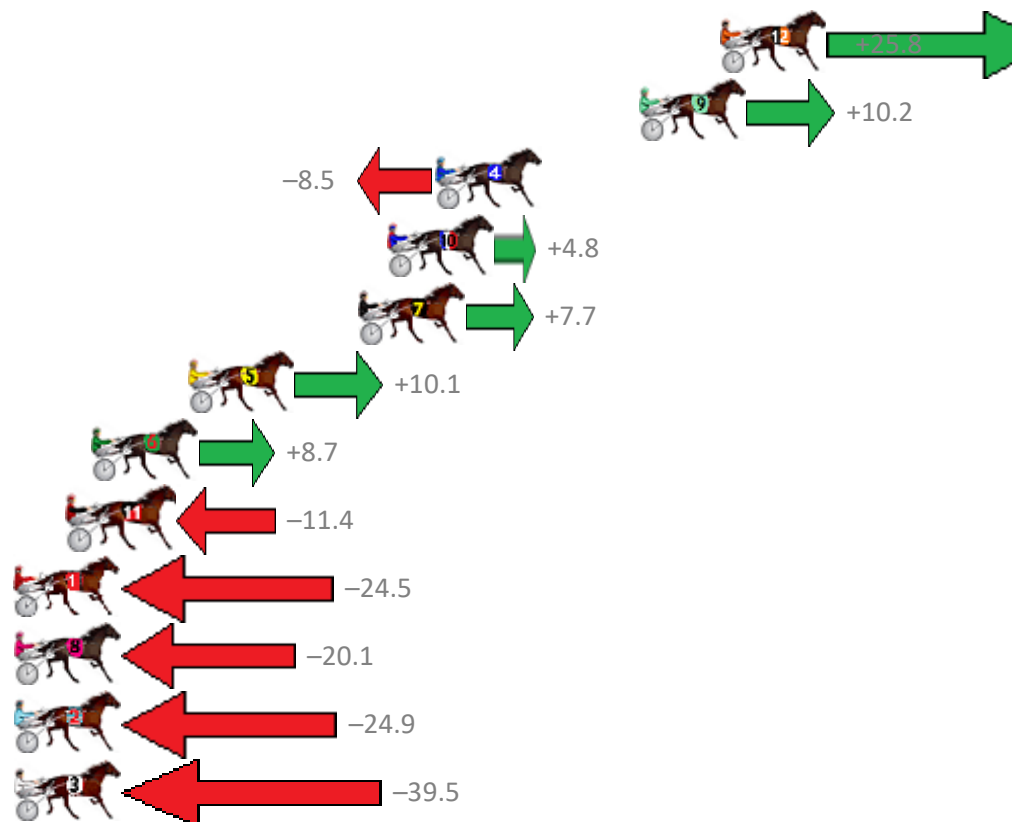

Albion Park Race 9 Distance 1660m

Saturday, 21 April 2018

Gross Time: 1:59.40 MileRate: 1:55.80 LeadTime: 3.50s First Qtr: 26.90s Second Qtr: 30.50s Third Qtr: 29.20s Fourth Qtr: 29.30s

NoHorse	Plc	Margin	Time	800Time (W)	400 Time (W)
12 ARGYLE BEACH	1	0.0m	1:59.40	56.61s (1)	28.42s (2)
9 NEWMERELLA SHARKIE	2	3.2m	1:59.63	57.75s (1)	28.96s (2)
4 LUCKY NED PEPPER	3	11.3m	2:00.23	59.12s (1)	30.13s (0)
10 SOLDIER OF FORTUNE	4	13.2m	2:00.37	58.15s (1)	29.39s (1)
7 NICKY MATTGREGOR	5	14.3m	2:00.45	57.94s (0)	29.12s (1)
5 DIABOLO STAR	6	21.1m	2:00.95	57.76s (1)	29.54s (2)
6 LOTS MORE GRINS	7	24.9m	2:01.22	57.86s (0)	29.45s (2)
11 ELZBOY	8	25.8m	2:01.29	59.33s (0)	29.65s (0)
1 VILLAGE CRUISER	9	28.9m	2:01.52	60.29s (0)	30.60s (0)
8 JANIES GOT A GUN	10	29.3m	2:01.55	59.97s (0)	30.32s (0)
2 JULIA MAC	11	33.1m	2:01.82	60.32s (1)	31.15s (1)
3 DOMESTIC ART	12	39.5m	2:02.29	61.39s (0)	31.72s (0)

Finish Position and metres gained from 800m

Trots Sectionals
Powered by
www.pjdata.com.au
Home of PJ Trots Analyser

The Racing Queensland Board (trading as Racing Queensland) and provider are not responsible for the completeness or accuracy of any of the information contained herein, and makes no representations about its suitability for any purpose.