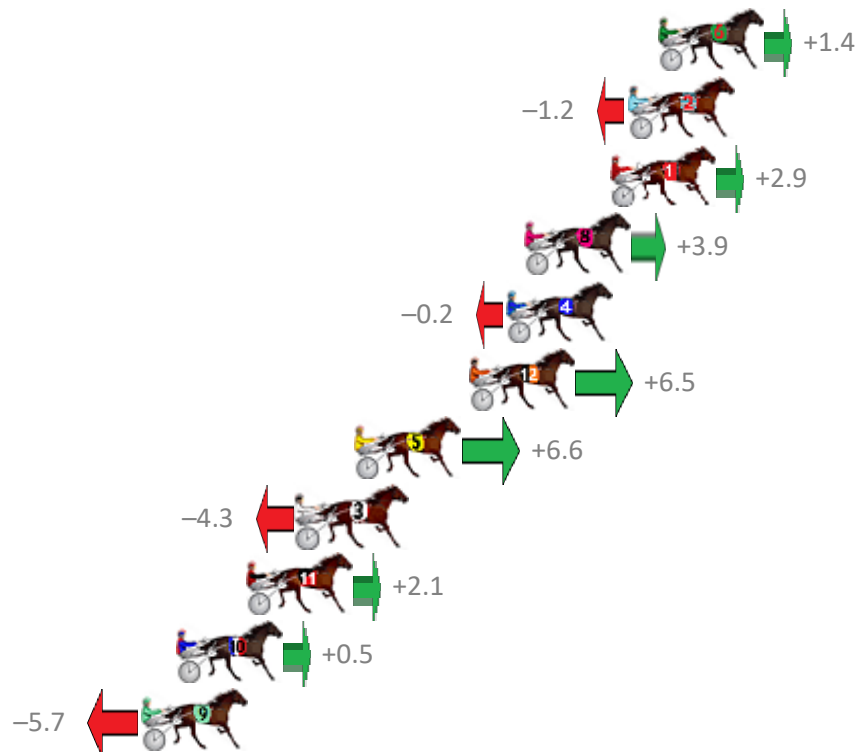

Albion Park Race 4 Distance 1660m

Saturday, 21 April 2018

Gross Time: 1:57.80 MileRate: 1:54.20 LeadTime: 3.50s First Qtr: 27.70s Second Qtr: 30.80s Third Qtr: 28.30s Fourth Qtr: 27.50s

NoHorse	Plc	Margin	Time	800Time (W)	400 Time (W)
6 FRANKIE ROCKS	1	0.0m	1:57.80	55.70s (1)	27.43s (1)
2 VILLAGE WITCH	2	1.2m	1:57.88	55.88s (0)	27.58s (0)
1 IMA GRUMPY POSSUM	3	1.9m	1:57.93	55.60s (0)	27.30s (0)
8 CROFT BAY	4	5.3m	1:58.16	55.53s (0)	27.19s (0)
4 POLISHED ROCKS	5	6.0m	1:58.21	55.81s (1)	27.43s (1)
12 SPARKLING COLLECT	6	7.5m	1:58.32	55.35s (0)	27.04s (0)
5 SWEET AS	7	12.0m	1:58.63	55.34s (0)	26.99s (0)
3 WITH AUTHORITY	8	14.3m	1:58.78	56.10s (1)	27.67s (1)
11 MAFUTA VAUTIN	9	16.3m	1:58.92	55.65s (2)	27.97s (2)
10 MAYWYNS BEST	10	19.1m	1:59.11	55.77s (1)	27.82s (2)
9 THE SPACE INVADER	11	20.5m	1:59.21	56.20s (1)	27.75s (1)

Finish Position and metres gained from 800m

Trots Sectionals
Powered by
www.pjdata.com.au
Home of PJ Trots Analyser

The Racing Queensland Board (trading as Racing Queensland) and provider are not responsible for the completeness or accuracy of any of the information contained herein, and makes no representations about its suitability for any purpose.