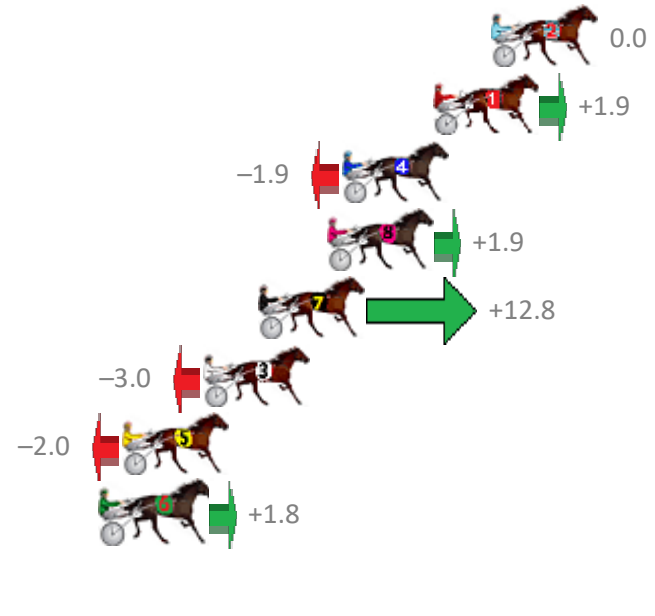

Albion Park Race 3 Distance 1660m

Saturday, 21 April 2018

Gross Time: 1:58.60 MileRate: 1:54.90 LeadTime: 3.60s First Qtr: 29.10s Second Qtr: 31.30s Third Qtr: 28.00s Fourth Qtr: 26.60s

NoHorse	Plc	Margin	Time	800Time (W)	400 Time (W)
2 MACH ALERT	1	0.0m	1:58.60	54.60s (0)	26.60s (0)
1 BETTABE PERFECT	2	2.3m	1:58.75	54.47s (0)	26.46s (0)
4 BETTORTHANSPECIAL	3	5.9m	1:58.99	54.73s (1)	26.75s (1)
8 SMOOTH SHOWGIRL	4	6.5m	1:59.03	54.47s (0)	26.42s (0)
7 JACKAROO BROMAC	5	9.2m	1:59.21	53.73s (1)	25.66s (1)
3 JOYS A BABE	6	11.4m	1:59.36	54.80s (1)	26.73s (1)
5 OUR HI JINX	7	14.6m	1:59.57	54.74s (1)	26.63s (1)
6 AMAJORJO	8	15.4m	1:59.62	54.48s (1)	26.37s (1)
9 LOMBO RANMILES	9	24.2m	2:00.21	55.38s (0)	27.17s (0)

Finish Position and metres gained from 800m

Trots Sectionals
Powered by
www.pjdata.com.au
Home of PJ Trots Analyser

The Racing Queensland Board (trading as Racing Queensland) and provider are not responsible for the completeness or accuracy of any of the information contained herein, and makes no representations about its suitability for any purpose.