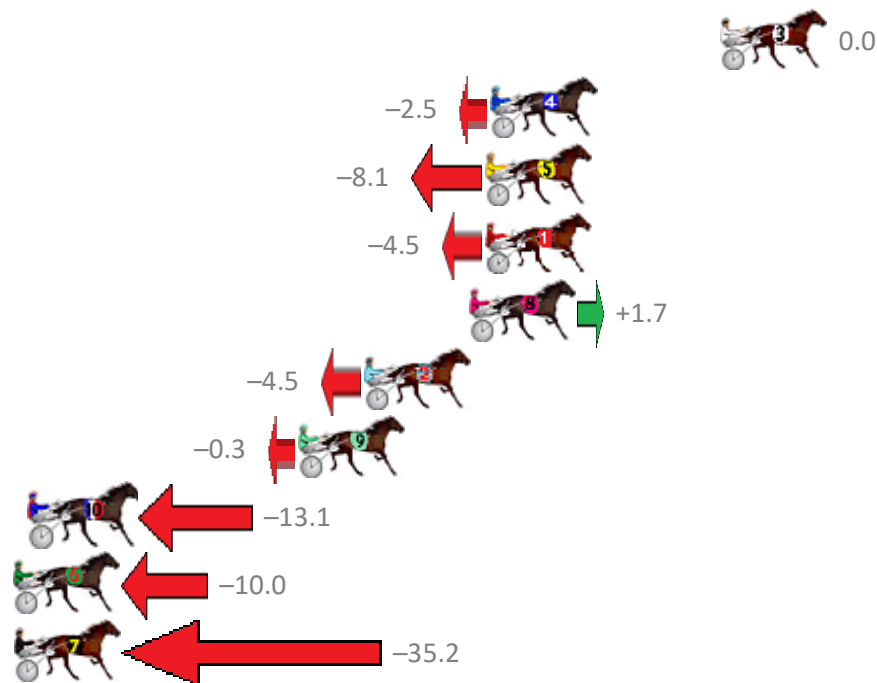

Albion Park Race 6 Distance 1660m

Friday, 4 May 2018

Gross Time: 1:59.90 MileRate: 1:56.20 LeadTime: 3.60s First Qtr: 26.90s Second Qtr: 32.10s Third Qtr: 29.40s Fourth Qtr: 27.90s

NoHorse	Plc	Margin	Time	800Time (W)	400 Time (W)
3 SKYFELLA CAM	1	0.0m	1:59.90	57.30s (0)	27.90s (0)
4 GLENFERRIE DUSTER	2	9.1m	2:00.53	57.48s (1)	28.06s (1)
5 SLIPPERY JADE	3	9.3m	2:00.55	57.88s (1)	28.44s (1)
1 ONLY IN ROME	4	9.3m	2:00.55	57.62s (0)	28.23s (0)
8 FIRE ONE	5	9.9m	2:00.59	57.18s (1)	27.78s (1)
2 ARBIT MAJOR	6	14.1m	2:00.88	57.62s (0)	28.23s (0)
9 BRONZE ECSTASY	7	16.7m	2:01.06	57.32s (1)	27.87s (1)
10 YES BROTHER YES	8	27.3m	2:01.80	58.24s (0)	28.56s (0)
6 SIR REGAL DELIGHT	9	29.8m	2:01.98	58.02s (0)	28.26s (1)
7 JACKS AT THE BEACH	10	85.2m	2:05.84	59.82s (1)	29.66s (0)

Finish Position and metres gained from 800m

Trots Sectionals
Powered by
www.pjdata.com.au
Home of PJ Trots Analyser

The Racing Queensland Board (trading as Racing Queensland) and provider are not responsible for the completeness or accuracy of any of the information contained herein, and makes no representations about its suitability for any purpose.