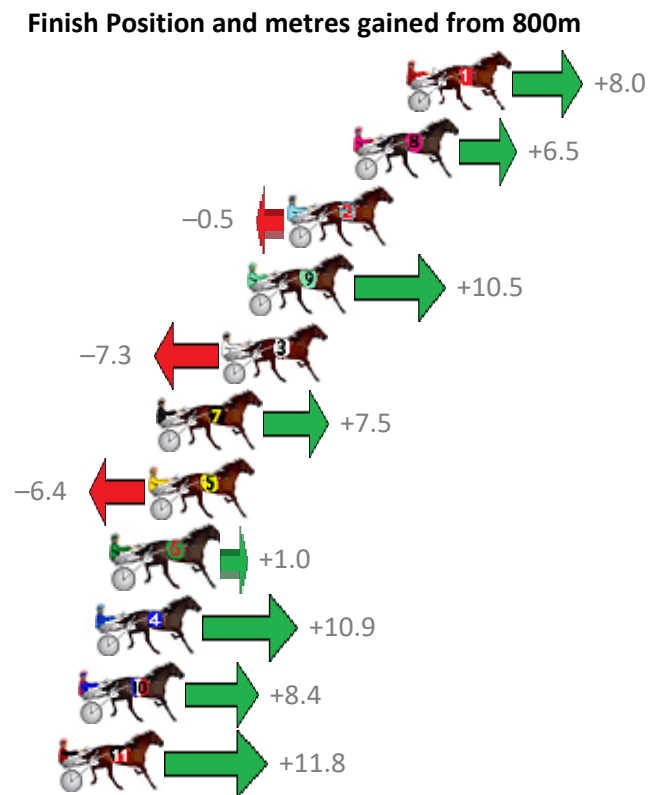

Albion Park Race 8 Distance 1660m

Friday, 4 May 2018

Gross Time: 1:58.30 MileRate: 1:54.70 LeadTime: 3.60s First Qtr: 27.40s Second Qtr: 29.80s Third Qtr: 28.70s Fourth Qtr: 28.80s

NoHorse	Plc	Margin	Time	800Time (W)	400 Time (W)
1 MAJOR KIWI	1	0.0m	1:58.30	56.92s (1)	28.34s (1)
8 STIRLING WILLIAM	2	2.1m	1:58.45	57.03s (0)	28.30s (0)
2 MOHEGAN SUN	3	4.7m	1:58.64	57.54s (0)	28.84s (0)
9 NUREYEV	4	6.3m	1:58.75	56.75s (1)	28.32s (2)
3 SECRET SMILE	5	7.3m	1:58.83	58.02s (0)	29.33s (0)
7 BUY CHEVRON DIRECT	6	9.9m	1:59.01	56.96s (0)	28.55s (0)
5 CHEAP TINT	7	10.2m	1:59.03	57.96s (1)	29.42s (1)
6 MONARKMAC	8	11.6m	1:59.14	57.43s (1)	28.84s (1)
4 PLATINUM ART	9	12.3m	1:59.19	56.72s (0)	28.45s (1)
10 SUPALINER	10	13.0m	1:59.24	56.90s (1)	28.41s (2)
11 SHAREAPASSION	11	13.8m	1:59.29	56.65s (1)	28.12s (2)