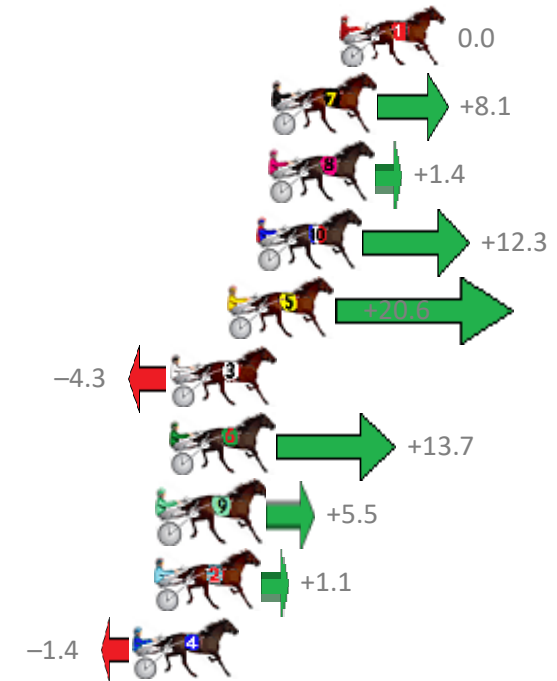

Albion Park Race 9 Distance 1660m

Friday, 4 May 2018

Gross Time: 1:59.40 MileRate: 1:55.70 LeadTime: 3.50s First Qtr: 28.40s Second Qtr: 31.40s Third Qtr: 28.40s Fourth Qtr: 27.70s

NoHorse	Plc	Margin	Time	800Time (W)	400 Time (W)
1 STATEMENT MADE	1	0.0m	1:59.40	56.10s (0)	27.70s (0)
7 MAYWYNS BEST	2	2.7m	1:59.59	55.53s (2)	27.68s (2)
8 BET IM SPECIAL	3	2.8m	1:59.59	56.00s (0)	27.56s (0)
10 OUTLAW FELLA	4	3.3m	1:59.63	55.24s (1)	27.39s (2)
5 BODHI TREE	5	4.4m	1:59.70	54.66s (1)	26.86s (2)
3 LUCIFERS LEGEND	6	6.7m	1:59.86	56.40s (1)	28.05s (1)
6 ALWAYS MY MATE	7	6.7m	1:59.86	55.14s (1)	27.32s (2)
9 PROBY ONE	8	7.1m	1:59.89	55.71s (0)	27.39s (1)
2 PSYCHEDELIC	9	7.3m	1:59.91	56.02s (0)	27.58s (0)
4 JESSICA AMBER	10	8.2m	1:59.97	56.20s (1)	27.81s (1)

Finish Position and metres gained from 800m

Trots Sectionals
Powered by
www.pjdata.com.au
Home of PJ Trots Analyser

The Racing Queensland Board (trading as Racing Queensland) and provider are not responsible for the completeness or accuracy of any of the information contained herein, and makes no representations about its suitability for any purpose.