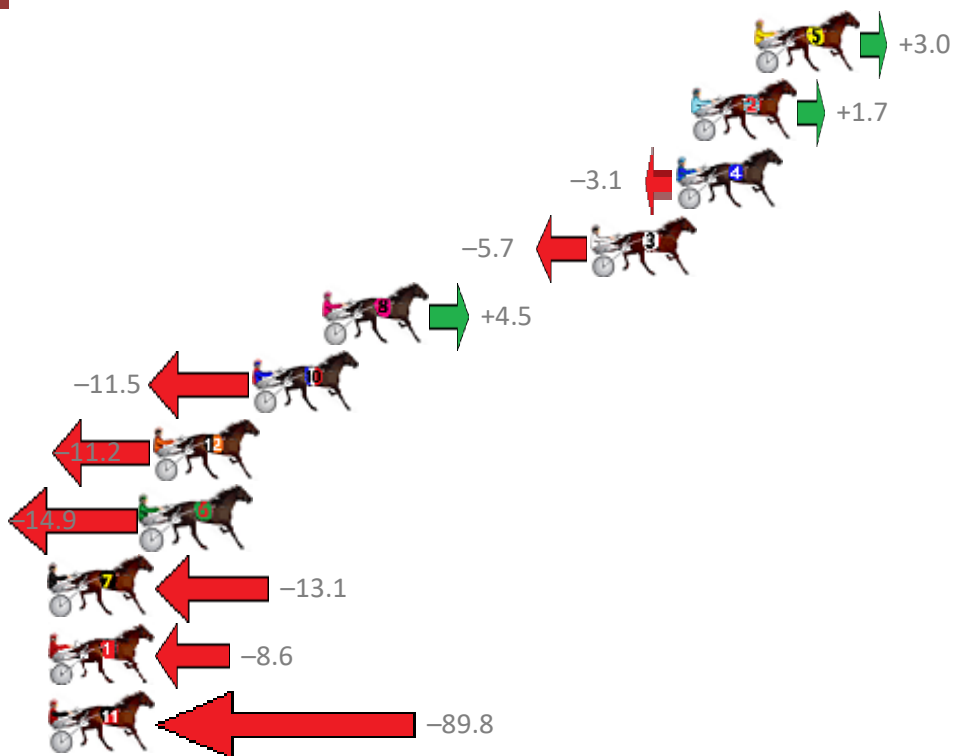

Albion Park Race 3 Distance 1660m

Friday, 4 May 2018

Gross Time: 2:00.50 MileRate: 1:56.80 LeadTime: 3.60s First Qtr: 28.20s Second Qtr: 30.80s Third Qtr: 28.60s Fourth Qtr: 29.30s

NoHorse	Plc	Margin	Time	800Time (W)	400 Time (W)
5 HEAVENS HURRICANE	1	0.0m	2:00.50	57.68s (1)	29.30s (0)
2 MINI MIRACLE	2	2.5m	2:00.68	57.78s (0)	28.63s (0)
4 ITSMEGS	3	3.1m	2:00.73	58.12s (0)	29.06s (0)
3 MY MAGIC MERLIN	4	6.5m	2:00.98	58.31s (2)	29.22s (1)
8 HERES MY NUMBER	5	17.1m	2:01.75	57.57s (1)	28.65s (1)
10 MAESTRO MAC	6	19.9m	2:01.96	58.73s (0)	29.59s (0)
12 SHAKEITUP	7	23.8m	2:02.24	58.71s (0)	29.55s (0)
6 VELOCE BELLA	8	24.3m	2:02.28	58.98s (1)	30.13s (1)
7 GETINANHANGON	9	28.1m	2:02.56	58.85s (1)	29.95s (1)
1 VINNIE THE POET	10	40.8m	2:03.49	58.52s (1)	29.04s (0)
11 MIDLOIN BLUES	11	97.2m	2:07.62	64.40s (2)	33.89s (0)

Finish Position and metres gained from 800m

Trots Sectionals
Powered by
www.pjdata.com.au
Home of PJ Trots Analyser

The Racing Queensland Board (trading as Racing Queensland) and provider are not responsible for the completeness or accuracy of any of the information contained herein, and makes no representations about its suitability for any purpose.