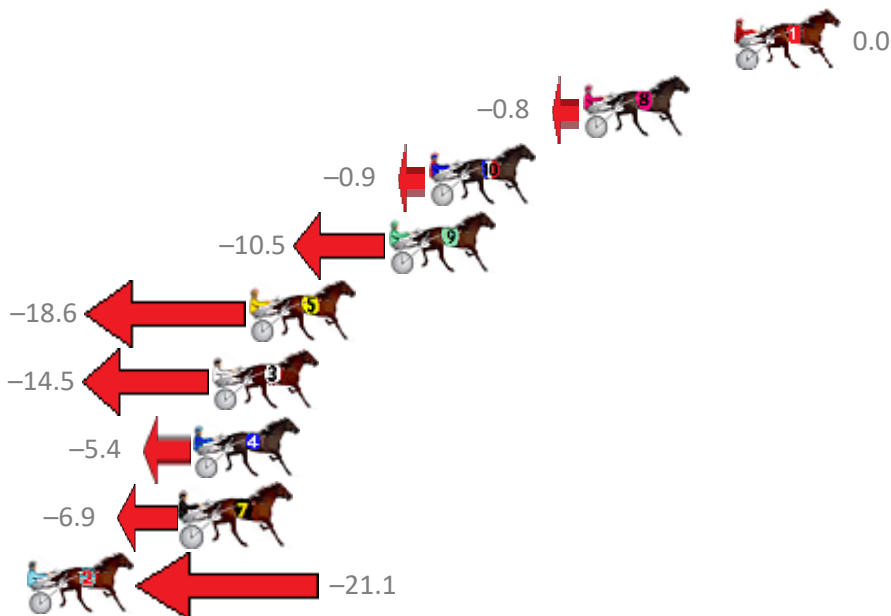

Albion Park Race 7 Distance 1660m

Friday, 4 May 2018

Gross Time: 1:57.10 MileRate: 1:53.60 LeadTime: 3.50s First Qtr: 28.40s Second Qtr: 29.10s Third Qtr: 27.70s Fourth Qtr: 28.40s

NoHorse	Plc	Margin	Time	800Time (W)	400 Time (W)
1 PARISIAN ROCKSTAR	1	0.0m	1:57.10	56.10s (0)	28.40s (0)
8 LENNY THE LEGEND	2	6.0m	1:57.53	56.16s (0)	28.39s (0)
10 FIRE UP FRANCO	3	12.1m	1:57.96	56.16s (1)	28.66s (2)
9 INVINCIBLE LOXTON	4	13.7m	1:58.07	56.84s (2)	29.15s (2)
5 FIRE AND ICE	5	19.2m	1:58.46	57.40s (1)	29.61s (1)
3 ROCKONBYE	6	20.7m	1:58.57	57.12s (1)	29.23s (1)
4 THE AMERICAN DREAM	7	21.4m	1:58.62	56.48s (1)	28.98s (2)
7 MONTCALM	8	21.9m	1:58.65	56.58s (0)	28.79s (3)
2 STEVEEJAY	9	31.5m	1:59.34	57.58s (0)	29.50s (0)

Finish Position and metres gained from 800m

Trots Sectionals
Powered by
www.pjdata.com.au
Home of PJ Trots Analyser

The Racing Queensland Board (trading as Racing Queensland) and provider are not responsible for the completeness or accuracy of any of the information contained herein, and makes no representations about its suitability for any purpose.