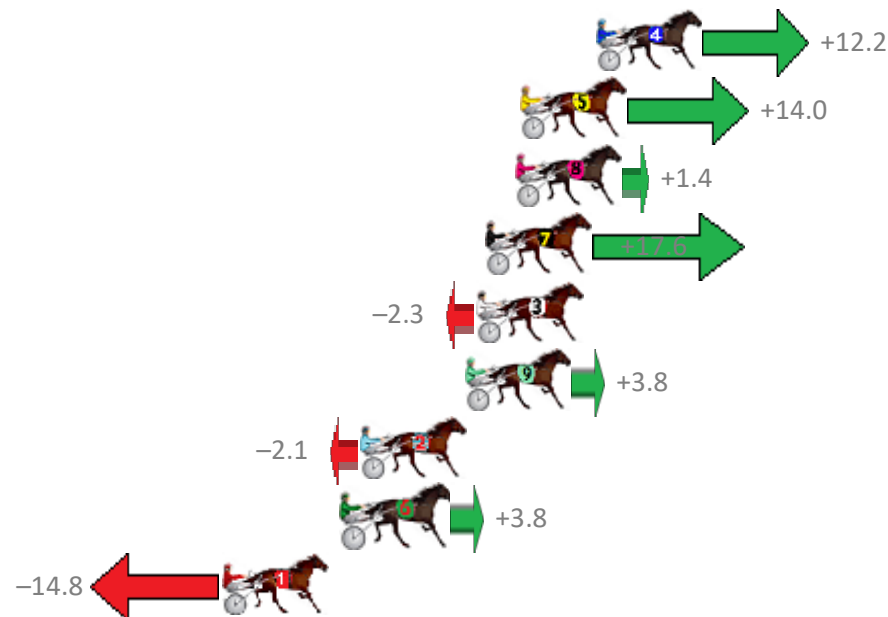

Albion Park Race 2 Distance 1660m

Friday, 4 May 2018

Gross Time: 2:00.10 MileRate: 1:56.40 LeadTime: 3.40s First Qtr: 28.70s Second Qtr: 30.40s Third Qtr: 28.50s Fourth Qtr: 29.10s

NoHorse	Plc	Margin	Time	800Time (W)	400 Time (W)
4 CIRCLE LINE	1	0.0m	2:00.10	56.72s (1)	28.78s (2)
5 RIVERLEIGH WILLIAM	2	3.0m	2:00.32	56.59s (1)	28.65s (2)
8 FRENCH GLOBE	3	3.2m	2:00.33	57.50s (0)	29.01s (0)
7 GLOVEMAN GILLY	4	4.4m	2:00.42	56.33s (1)	28.07s (2)
3 KURAHAUPO GAMBLER	5	4.7m	2:00.44	57.77s (1)	29.33s (1)
9 RED LUCK	6	5.2m	2:00.48	57.33s (0)	28.78s (0)
2 JUDAH BEN HUR	7	9.3m	2:00.78	57.75s (1)	29.31s (1)
6 RISKY BUZINESS	8	10.0m	2:00.83	57.33s (0)	28.77s (1)
1 SMILING ARMADA	9	14.8m	2:01.18	58.67s (0)	30.18s (0)

Finish Position and metres gained from 800m

Trots Sectionals
Powered by
www.pjdata.com.au
Home of PJ Trots Analyser

The Racing Queensland Board (trading as Racing Queensland) and provider are not responsible for the completeness or accuracy of any of the information contained herein, and makes no representations about its suitability for any purpose.