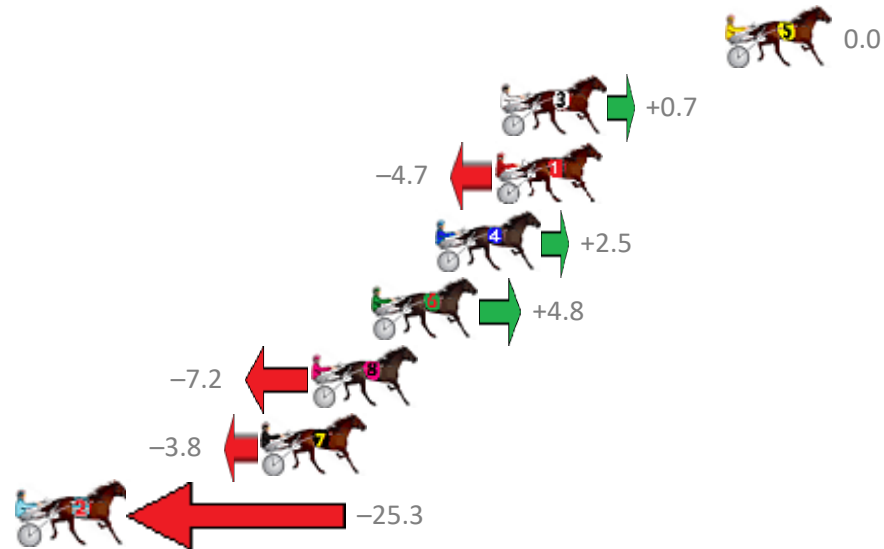

Albion Park Race 4 Distance 2138m

Friday, 4 May 2018

Gross Time: 2:36.60 MileRate: 1:57.90 LeadTime: 38.50s First Qtr: 31.70s Second Qtr: 29.20s Third Qtr: 28.90s Fourth Qtr: 28.30s

NoHorse	Plc	Margin	Time	800Time (W)	400 Time (W)
5 MAJORDOIT	1	0.0m	2:36.60	57.20s (0)	28.30s (0)
3 JANUARY	2	8.9m	2:37.23	57.15s (1)	28.28s (1)
1 BLUE EYED CREATION	3	9.1m	2:37.24	57.54s (0)	28.59s (0)
4 NEVAEH	4	11.5m	2:37.41	57.02s (0)	28.07s (0)
6 CALVERT HOT SHOT	5	14.0m	2:37.59	56.86s (0)	27.93s (0)
8 ARTFUL MAID	6	16.4m	2:37.76	57.71s (0)	28.77s (0)
7 COLADA ROSE	7	18.4m	2:37.90	57.47s (1)	28.64s (1)
2 ALWAYS A JEWEL	8	30.3m	2:38.74	59.01s (1)	30.09s (1)

Finish Position and metres gained from 800m

Trots Sectionals
Powered by
www.pjdata.com.au
Home of PJ Trots Analyser

The Racing Queensland Board (trading as Racing Queensland) and provider are not responsible for the completeness or accuracy of any of the information contained herein, and makes no representations about its suitability for any purpose.