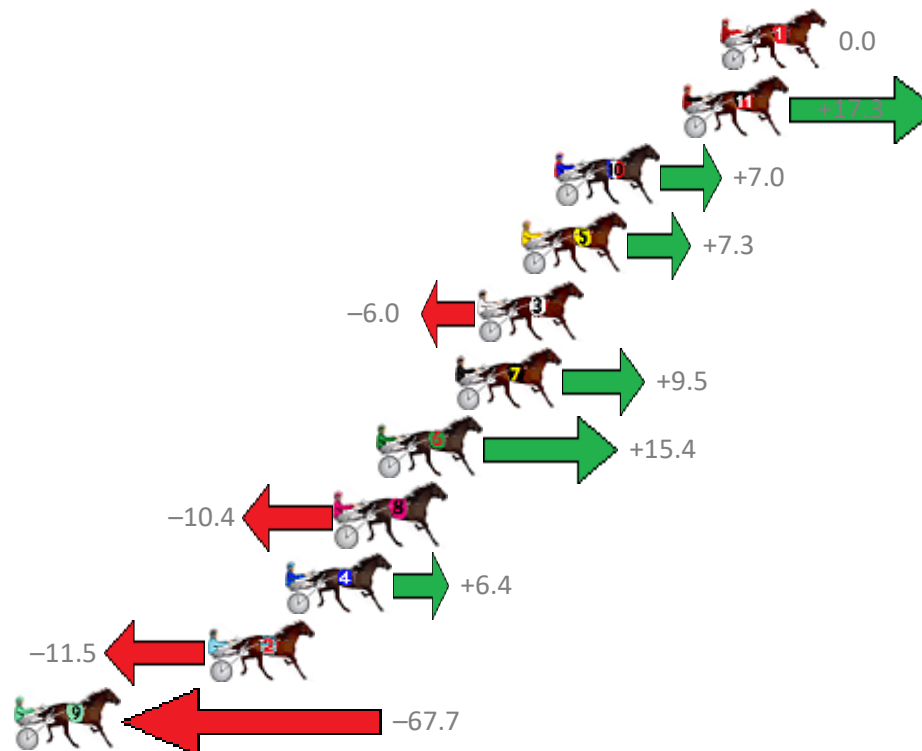

Albion Park Race 5 Distance 1660m

Friday, 4 May 2018

Gross Time: 2:00.30 MileRate: 1:56.60 LeadTime: 3.40s First Qtr: 28.70s Second Qtr: 31.30s Third Qtr: 28.10s Fourth Qtr: 28.80s

NoHorse	Plc	Margin	Time	800Time (W)	400 Time (W)
1 MACH SAM	1	0.0m	2:00.30	56.90s (0)	28.80s (0)
11 WHISKEY BLAZE	2	1.5m	2:00.41	55.67s (1)	28.06s (2)
10 SHERIFF JUJON	3	6.6m	2:00.78	56.40s (1)	28.79s (2)
5 GLASSCUTTERSPIRIT	4	7.9m	2:00.87	56.38s (0)	28.22s (1)
3 ZED CODE	5	9.6m	2:00.99	57.33s (1)	29.29s (1)
7 LYKA VERSION	6	10.5m	2:01.06	56.22s (0)	28.00s (1)
6 TRAVELNFAST	7	13.6m	2:01.28	55.80s (1)	28.08s (2)
8 ARES	8	15.2m	2:01.39	57.64s (0)	29.51s (0)
4 FAMOUS SHOES	9	17.2m	2:01.54	56.44s (1)	28.71s (2)
2 RAYONG PRINCESS	10	20.3m	2:01.76	57.72s (1)	29.31s (0)
9 MY WINGMAN	11	77.9m	2:05.91	61.72s (0)	32.85s (0)

Finish Position and metres gained from 800m

Trots Sectionals
Powered by
www.pjdata.com.au
Home of PJ Trots Analyser

The Racing Queensland Board (trading as Racing Queensland) and provider are not responsible for the completeness or accuracy of any of the information contained herein, and makes no representations about its suitability for any purpose.