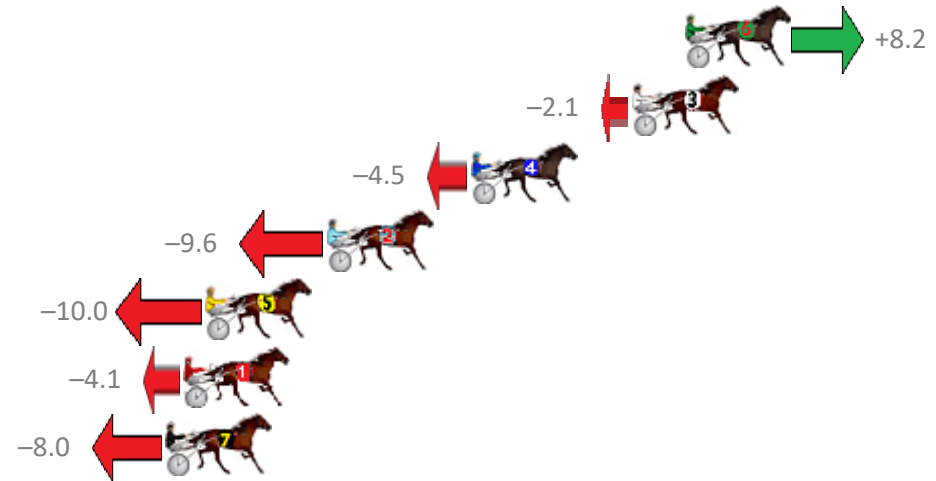

Albion Park Race 1 Distance 1660m

Friday, 4 May 2018

Gross Time: 2:01.40 MileRate: 1:57.70 LeadTime: 3.60s First Qtr: 28.40s Second Qtr: 31.10s Third Qtr: 30.10s Fourth Qtr: 28.20s

NoHorse	Plc	Margin	Time	800Time (W)	400 Time (W)
6 HEADWIN	1	0.0m	2:01.40	57.70s (1)	27.79s (1)
3 MATRON JUJON	2	2.1m	2:01.55	58.45s (0)	28.35s (0)
4 GRIZZLY MONTANA	3	8.5m	2:02.00	58.63s (1)	28.69s (1)
2 BETTERTHAN TORQUE	4	14.2m	2:02.40	59.00s (0)	28.89s (0)
5 FORTES IN FIDE	5	19.0m	2:02.74	59.03s (0)	28.88s (0)
1 LONG LEGS LOU	6	19.9m	2:02.80	58.60s (0)	28.50s (0)
7 IFYOUBELIEVE	7	20.6m	2:02.85	58.88s (1)	28.91s (1)

Finish Position and metres gained from 800m

Trots Sectionals
Powered by
www.pjdata.com.au
Home of PJ Trots Analyser

The Racing Queensland Board (trading as Racing Queensland) and provider are not responsible for the completeness or accuracy of any of the information contained herein, and makes no representations about its suitability for any purpose.