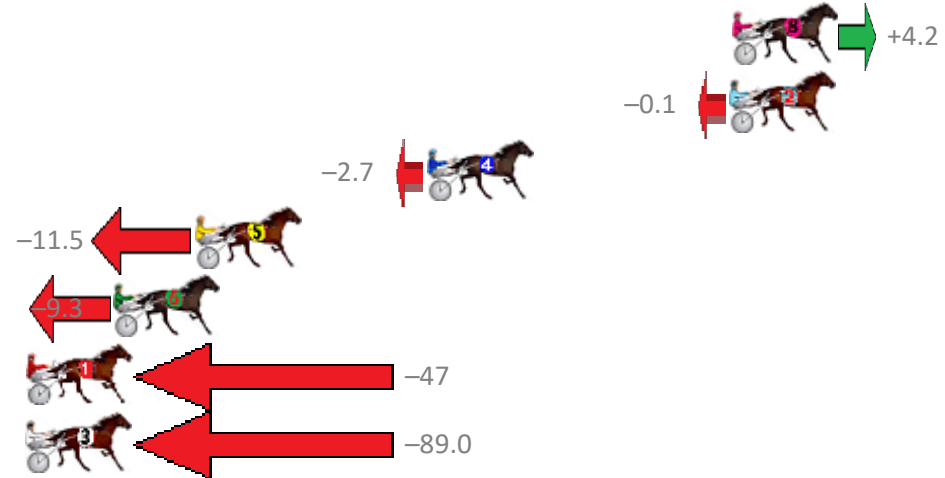

Redcliffe Race 2 Distance 1780m

Thursday, 10 May 2018

Gross Time: 2:11.50 MileRate: 1:58.90 LeadTime: 11.20s First Qtr: 29.20s Second Qtr: 30.90s Third Qtr: 29.60s Fourth Qtr: 30.60s

NoHorse	Plc	Margin	Time	800Time (W)	400 Time (W)
8 FAMOUS SHOES	1	0.0m	2:11.50	59.88s (0)	30.54s (1)
2 INCITER	2	0.1m	2:11.51	60.21s (1)	30.61s (0)
4 ITS YOU NOT ME	3	12.1m	2:12.43	60.40s (1)	30.21s (2)
5 LIZ AU BETTY	4	21.3m	2:13.13	61.07s (0)	31.20s (1)
6 PROBABLE CAUSE	5	24.5m	2:13.37	60.90s (0)	31.22s (0)
1 PONOVER	6	46.1m	2:15.03	63.67s (0)	33.47s (0)
3 OOZINVILLE	7	93.8m	2:18.68	66.90s (1)	36.15s (3)

Finish Position and metres gained from 800m

Trots Sectionals
Powered by
www.pjdata.com.au
Home of PJ Trots Analyser

The Racing Queensland Board (trading as Racing Queensland) and provider are not responsible for the completeness or accuracy of any of the information contained herein, and makes no representations about its suitability for any purpose.