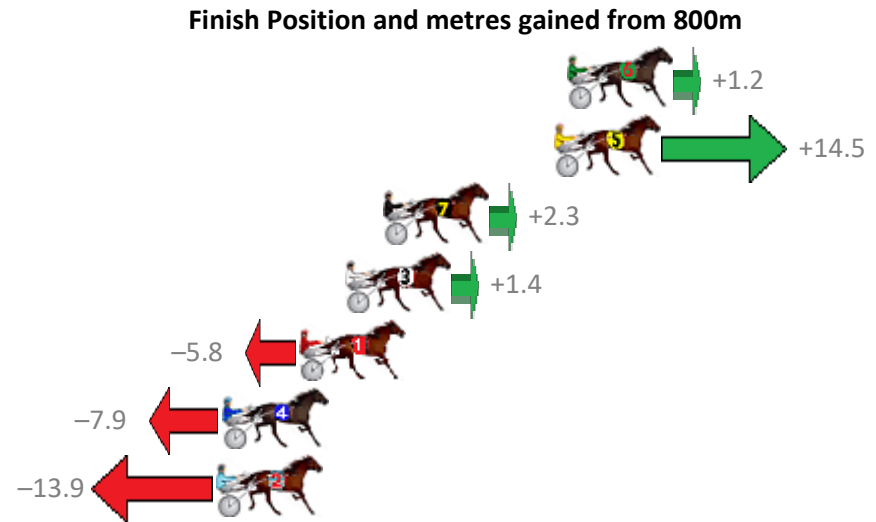

Redcliffe Race 5 Distance 1780m

Thursday, 10 May 2018

Gross Time: 2:10.40 MileRate: 1:57.90 LeadTime: 11.30s First Qtr: 28.40s Second Qtr: 31.20s Third Qtr: 28.80s Fourth Qtr: 30.70s

NoHorse	Plc	Margin	Time	800Time (W)	400 Time (W)
6 LEXUS ON THE BEACH	1	0.0m	2:10.40	59.41s (1)	30.44s (1)
5 KARLOO MAC	2	0.5m	2:10.44	58.42s (1)	29.30s (1)
7 IMA SEA STORM	3	7.3m	2:10.96	59.33s (0)	30.32s (0)
3 SHEZABONNYGEM	4	8.8m	2:11.08	59.40s (1)	30.29s (2)
1 RIVERLEIGH WILLIAM	5	10.6m	2:11.21	59.93s (0)	30.99s (0)
4 ILLAWONG DREAMTIM	6	13.7m	2:11.45	60.09s (1)	30.91s (1)
2 MONTCALM	7	13.9m	2:11.47	60.53s (0)	31.77s (0)

Trots Sectionals
Powered by
www.pjdata.com.au
Home of PJ Trots Analyser

The Racing Queensland Board (trading as Racing Queensland) and provider are not responsible for the completeness or accuracy of any of the information contained herein, and makes no representations about its suitability for any purpose.