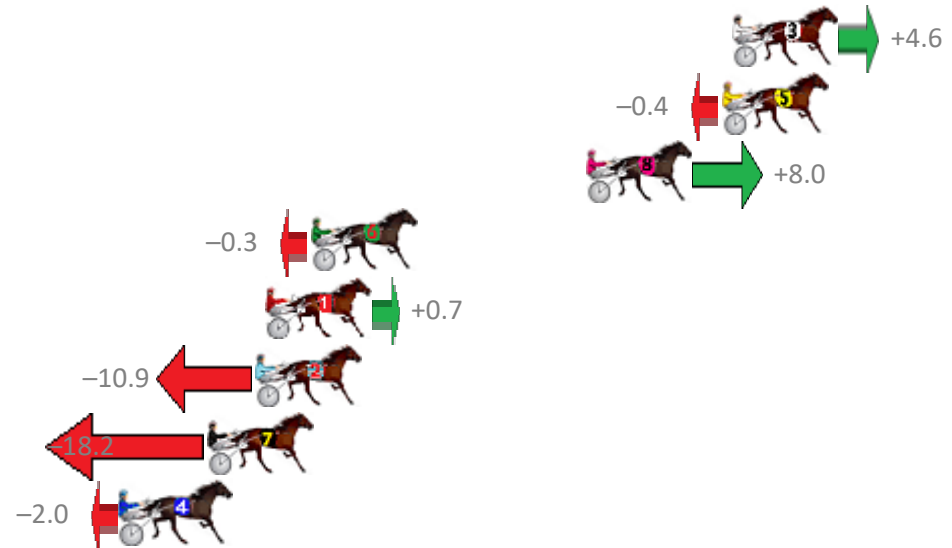

Redcliffe Race 3 Distance 1780m

Thursday, 10 May 2018

Gross Time: 2:13.10 MileRate: 2:00.30 LeadTime: 11.10s First Qtr: 30.40s Second Qtr: 30.20s Third Qtr: 29.10s Fourth Qtr: 32.30s

NoHorse	Plc	Margin	Time	800Time (W)	400 Time (W)
3 DOOLITTLE DOOFY	1	0.0m	2:13.10	61.05s (0)	31.86s (0)
5 BETTOR WATCH HIM	2	0.4m	2:13.13	61.43s (0)	32.33s (0)
8 TASCOTT LADY	3	5.8m	2:13.57	60.79s (0)	31.72s (0)
6 LATIN BEATS	4	16.7m	2:14.45	61.42s (1)	32.03s (0)
1 BUDDY BABCOCK	5	18.5m	2:14.59	61.35s (0)	31.02s (0)
2 JUST CALL ME GOOSE	6	18.9m	2:14.63	62.24s (1)	32.66s (2)
7 LUCKY NED PEPPER	7	20.8m	2:14.78	62.80s (1)	33.01s (1)
4 JAYCEE STYLE	8	24.2m	2:15.05	61.55s (1)	32.20s (0)

Finish Position and metres gained from 800m

Trots Sectionals
Powered by
www.pjdata.com.au
Home of PJ Trots Analyser

The Racing Queensland Board (trading as Racing Queensland) and provider are not responsible for the completeness or accuracy of any of the information contained herein, and makes no representations about its suitability for any purpose.