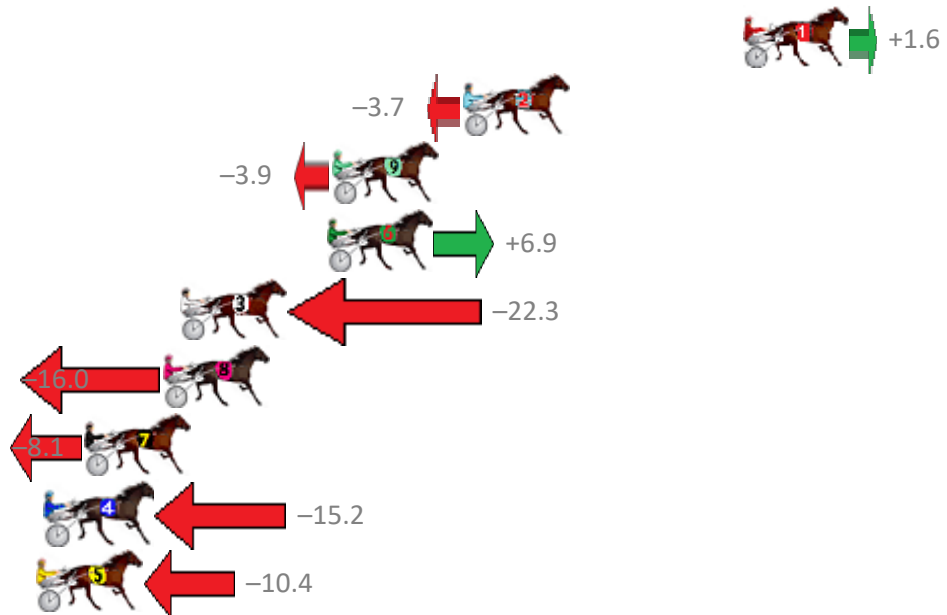

Redcliffe Race 7 Distance 1780m

Thursday, 10 May 2018

Gross Time: 2:12.90 MileRate: 2:00.20 LeadTime: 13.30s First Qtr: 30.50s Second Qtr: 30.70s Third Qtr: 28.90s Fourth Qtr: 29.50s

NoHorse	Plc	Margin	Time	800Time (W)	400 Time (W)
1 ARTIKULATE MISS	1	0.0m	2:12.90	58.28s (0)	29.50s (0)
2 MISTER FANTANGLES	2	11.1m	2:13.72	58.67s (0)	29.85s (0)
9 CERTAINLYWILLBE	3	16.3m	2:14.10	58.68s (0)	29.82s (0)
6 HEY PORSHA	4	16.5m	2:14.12	57.90s (1)	29.57s (2)
3 ANNAS BEST	5	22.3m	2:14.54	60.03s (1)	30.86s (1)
8 OUR PEPPERJACK	6	23.0m	2:14.60	59.57s (1)	30.55s (1)
7 EASTBRO LUCKY	7	26.1m	2:14.82	58.99s (0)	30.36s (1)
4 ELMAUR JOY	8	27.6m	2:14.94	59.51s (1)	31.08s (2)
5 PUNTERS DELIGHT	9	28.6m	2:15.01	59.16s (1)	30.80s (2)

Finish Position and metres gained from 800m

Trots Sectionals
Powered by
www.pjdata.com.au
Home of PJ Trots Analyser

The Racing Queensland Board (trading as Racing Queensland) and provider are not responsible for the completeness or accuracy of any of the information contained herein, and makes no representations about its suitability for any purpose.