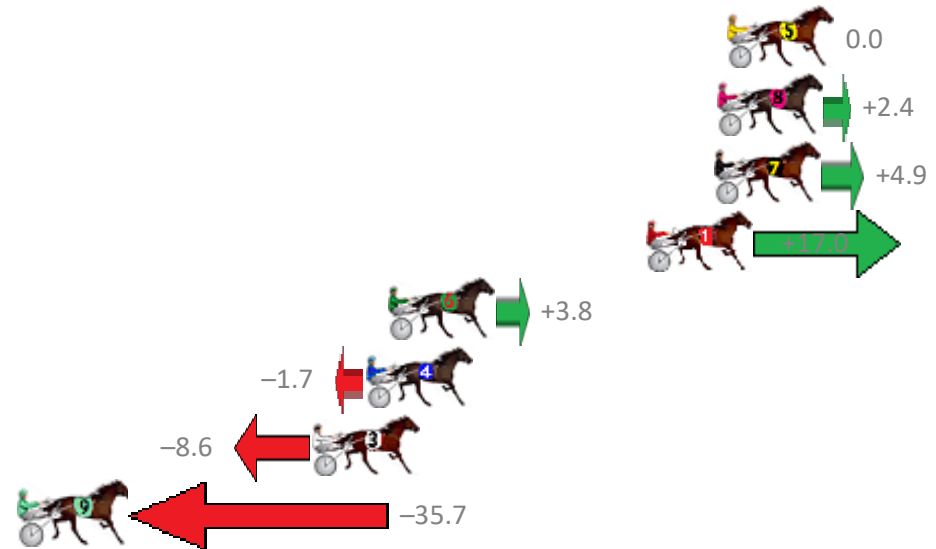

Redcliffe Race 6 Distance 1780m

Thursday, 10 May 2018

Gross Time: 2:12.30 MileRate: 1:59.60 LeadTime: 11.50s First Qtr: 30.50s Second Qtr: 30.70s Third Qtr: 29.10s Fourth Qtr: 30.50s

NoHorse	Plc	Margin	Time	800Time (W)	400 Time (W)
5 JANIES GOT A GUN	1	0.0m	2:12.30	59.60s (0)	30.50s (0)
8 FEELINGFORAMIRACLE	2	0.4m	2:12.33	59.42s (1)	30.35s (1)
7 CHUMP CHOP	3	0.5m	2:12.34	59.23s (0)	30.00s (0)
1 VINTAGE DREAM	4	3.2m	2:12.54	58.33s (0)	29.31s (1)
6 NOT ALWAYS	5	13.4m	2:13.32	59.32s (1)	30.16s (2)
4 EVERY THINGS ROSEY	6	14.3m	2:13.39	59.73s (1)	30.55s (1)
3 LEORYAN	7	16.4m	2:13.55	60.24s (1)	31.09s (1)
9 PRIVATE JUJON	8	45.7m	2:15.78	62.26s (0)	32.61s (0)

Finish Position and metres gained from 800m

Trots Sectionals
Powered by
www.pjdata.com.au
Home of PJ Trots Analyser

The Racing Queensland Board (trading as Racing Queensland) and provider are not responsible for the completeness or accuracy of any of the information contained herein, and makes no representations about its suitability for any purpose.