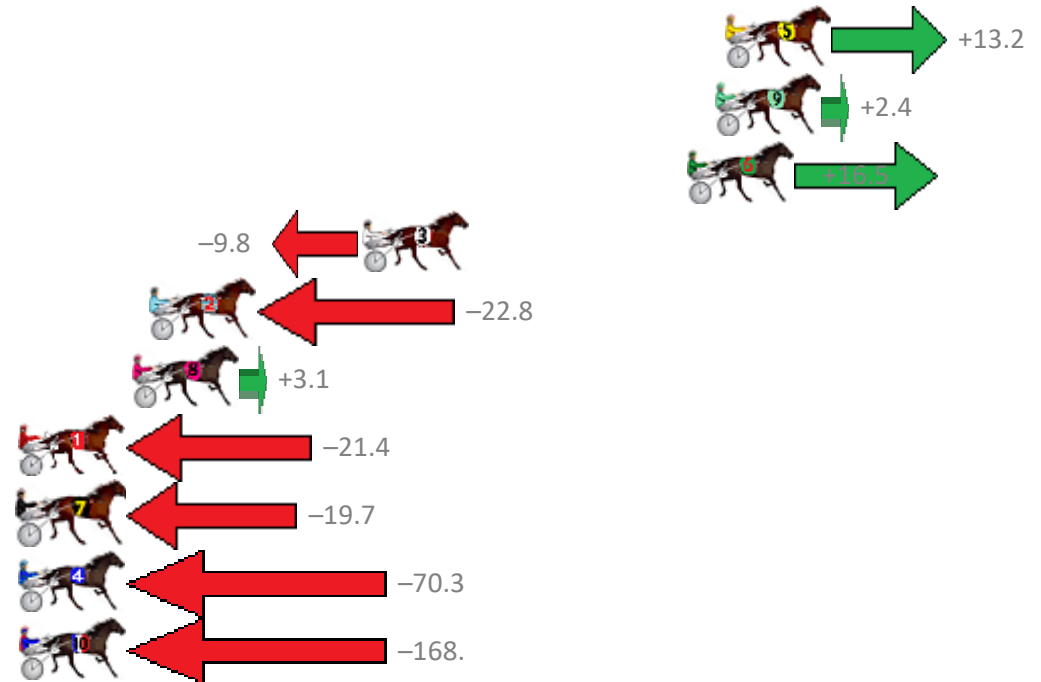

Redcliffe Race 1 Distance 1780m

Thursday, 10 May 2018

Gross Time: 2:13.60 MileRate: 2:00.80 LeadTime: 12.00s First Qtr: 31.20s Second Qtr: 30.40s Third Qtr: 29.10s Fourth Qtr: 30.90s

NoHorse	Plc	Margin	Time	800Time (W)	400 Time (W)
5 MAJORESS JUJON	1	0.0m	2:13.60	59.01s (1)	30.08s (1)
9 FAKEROCKNROLL	2	0.4m	2:13.63	59.82s (1)	30.93s (0)
6 FRENCH DIVA	3	1.5m	2:13.72	58.76s (1)	29.78s (2)
3 BLAZING TACT	4	14.4m	2:14.71	60.73s (0)	31.70s (1)
2 WEDDING NIGHT	5	22.8m	2:15.36	61.71s (0)	32.17s (0)
8 MONTANA EXPRESS	6	23.5m	2:15.42	59.77s (1)	30.71s (2)
1 KID CALVERT	7	39.2m	2:16.63	61.60s (0)	31.89s (0)
7 SYLVIASTRIKESGOLD	8	42.3m	2:16.87	61.48s (0)	32.27s (1)
4 NON PASSARE	9	78.3m	2:19.65	65.27s (1)	36.25s (2)
10 TORQUE WRITER	10	268.1m	2:34.31	72.61s (0)	40.02s (0)

Finish Position and metres gained from 800m

Trots Sectionals
 Powered by
www.pjdata.com.au
 Home of PJ Trots Analyser

Redcliffe Race 2 Distance 1780m

Thursday, 10 May 2018

Gross Time: 2:11.50 MileRate: 1:58.90 LeadTime: 11.20s First Qtr: 29.20s Second Qtr: 30.90s Third Qtr: 29.60s Fourth Qtr: 30.60s