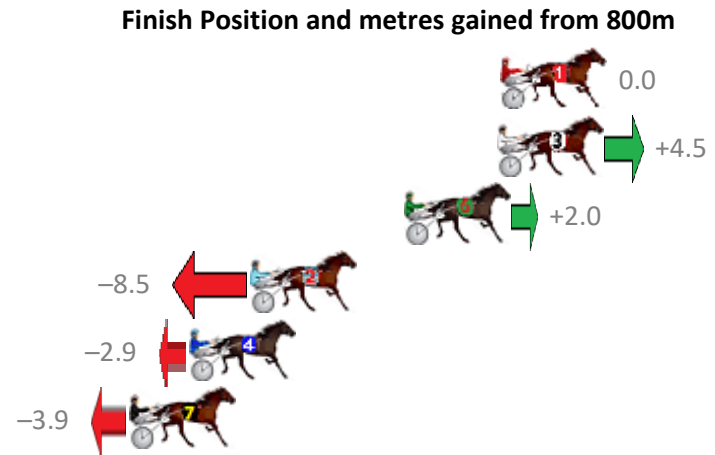

Redcliffe Race 4 Distance 1780m

Thursday, 10 May 2018

Gross Time: 2:16.00   MileRate: 2:02.90   LeadTime: 12.50s   First Qtr: 31.80s   Second Qtr: 32.70s   Third Qtr: 30.20s   Fourth Qtr: 28.80s

NoHorse	Plc	Margin	Time	800Time (W)	400 Time (W)
1 PARKLANE LASS	1	0.0m	2:16.00	59.00s (0)	28.80s (0)
3 OH STANLEY	2	0.1m	2:16.01	58.67s (0)	28.48s (0)
6 TELLELLA	3	3.8m	2:16.27	58.85s (1)	28.68s (2)
2 LARA BAY	4	9.9m	2:16.71	59.63s (1)	29.37s (1)
4 MILLY BROMAC	5	12.3m	2:16.89	59.21s (0)	29.01s (0)
7 TORQUE FEELS GOOD	6	14.7m	2:17.06	59.29s (1)	29.05s (1)

Trots Sectionals
Powered by
www.pjdata.com.au
Home of PJ Trots Analyser

The Racing Queensland Board (trading as Racing Queensland) and provider are not responsible for the completeness or accuracy of any of the information contained herein, and makes no representations about its suitability for any purpose.