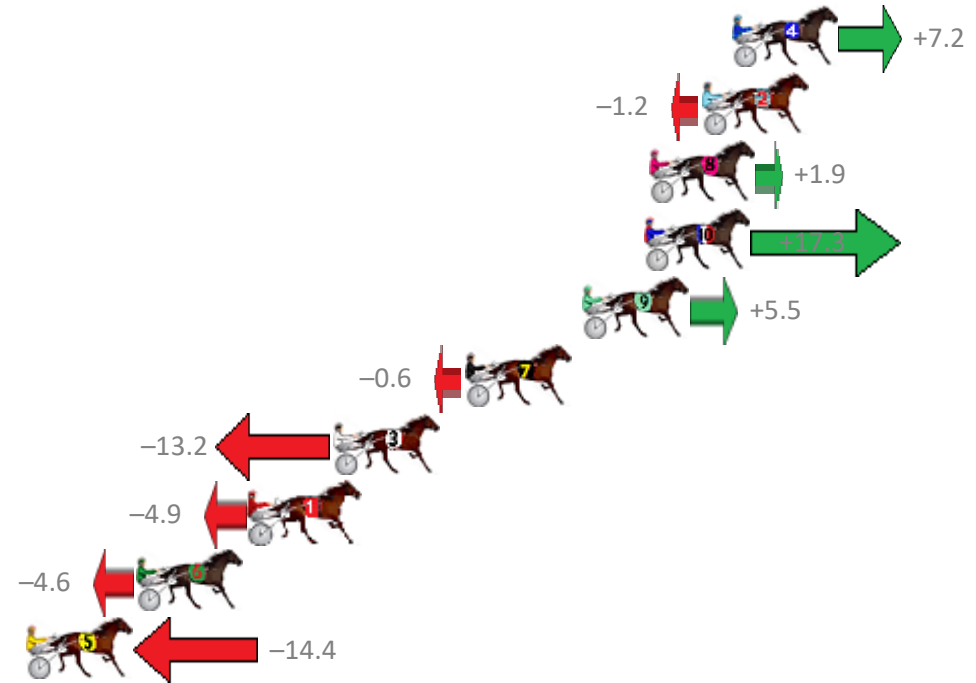

Redcliffe Race 8 Distance 2040m

Thursday, 10 May 2018

Gross Time: 2:34.20 MileRate: 2:01.70 LeadTime: 31.60s First Qtr: 31.50s Second Qtr: 31.50s Third Qtr: 29.60s Fourth Qtr: 30.00s

NoHorse	Plc	Margin	Time	800Time (W)	400 Time (W)
4 SOLDIER OF FORTUNE	1	0.0m	2:34.20	59.06s (1)	29.43s (1)
2 LIFEINHEAVEN	2	1.2m	2:34.29	59.69s (0)	30.09s (0)
8 JULIA MAC	3	3.3m	2:34.45	59.46s (0)	29.84s (0)
10 GREGS LEGACY	4	3.5m	2:34.46	58.31s (1)	29.78s (2)
9 FLASHING GOOD TIME	5	5.9m	2:34.64	59.19s (1)	29.51s (1)
7 HE CAN TALK	6	10.6m	2:34.99	59.64s (0)	30.05s (0)
3 DIABOLO STAR	7	15.8m	2:35.38	60.58s (1)	30.93s (1)
1 RUFFALO	8	19.1m	2:35.63	59.97s (0)	30.34s (0)
6 ITS ALL TORQUE	9	23.6m	2:35.97	59.94s (0)	30.28s (0)
5 XTRAORDINARY LOMB	10	30.6m	2:36.49	60.67s (1)	30.93s (1)

Finish Position and metres gained from 800m

Trots Sectionals
Powered by
www.pjdata.com.au
Home of PJ Trots Analyser

The Racing Queensland Board (trading as Racing Queensland) and provider are not responsible for the completeness or accuracy of any of the information contained herein, and makes no representations about its suitability for any purpose.