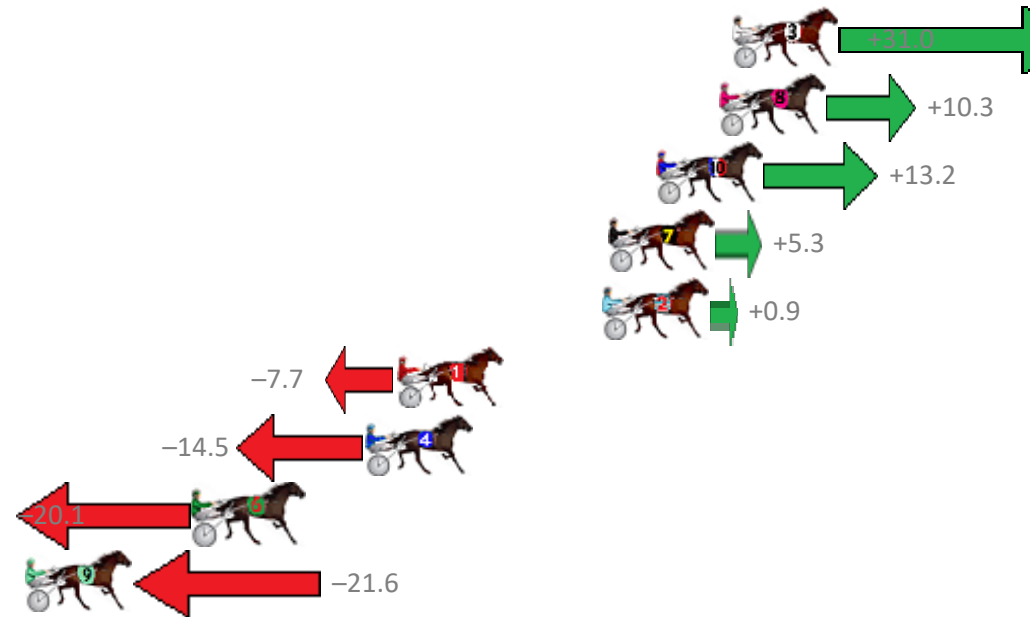

Redcliffe Race 9 Distance 1780m

Wednesday, 23 May 2018

Gross Time: 2:13.40 MileRate: 2:00.60 LeadTime: 11.40s First Qtr: 28.10s Second Qtr: 31.40s Third Qtr: 30.40s Fourth Qtr: 32.10s

NoHorse	Plc	Margin	Time	800Time (W)	400 Time (W)
3 MICKEE CULLEN	1	0.0m	2:13.40	60.08s (0)	30.38s (2)
8 ONYA DOUG	2	0.5m	2:13.44	61.70s (1)	31.42s (2)
10 ITS ALLABOUT ALICE	3	3.0m	2:13.64	61.47s (0)	31.01s (0)
7 CHUMP CHOP	4	4.9m	2:13.79	62.09s (0)	31.55s (0)
2 LEORYAN	5	5.1m	2:13.81	62.43s (1)	32.08s (1)
1 BLUE CHIP MADAM	6	13.3m	2:14.47	63.10s (0)	32.65s (0)
4 MOONLIGHT BUTCHER	7	14.5m	2:14.56	63.63s (0)	33.26s (0)
6 ART SECRET	8	21.3m	2:15.11	64.07s (1)	33.73s (1)
9 NOT ALWAYS	9	37.6m	2:16.42	64.19s (1)	33.72s (1)

Finish Position and metres gained from 800m

Trots Sectionals
Powered by
www.pjdata.com.au
Home of PJ Trots Analyser

The Racing Queensland Board (trading as Racing Queensland) and provider are not responsible for the completeness or accuracy of any of the information contained herein, and makes no representations about its suitability for any purpose.