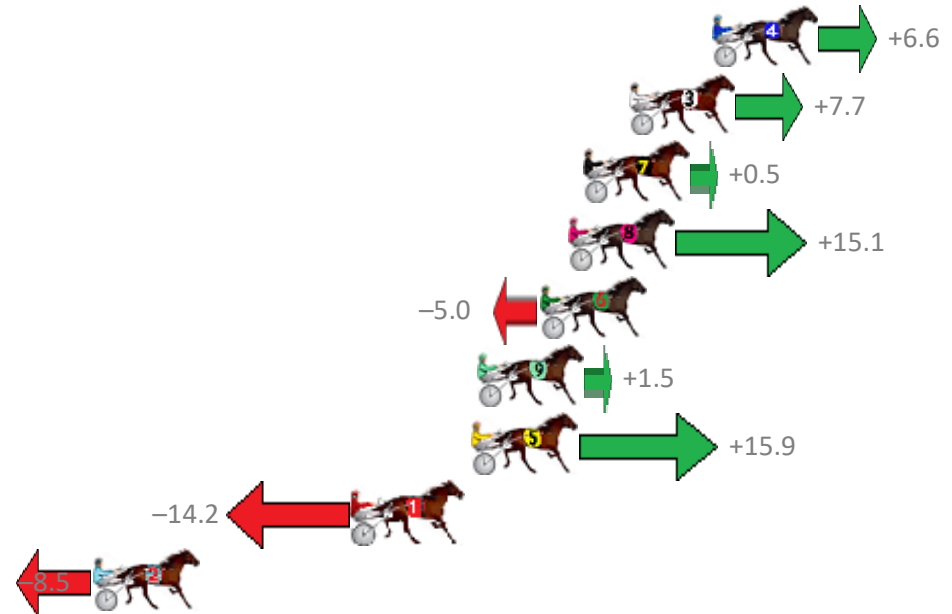

Redcliffe Race 5 Distance 2040m

Wednesday, 23 May 2018

Gross Time: 2:34.60 MileRate: 2:01.90 LeadTime: 32.20s First Qtr: 31.70s Second Qtr: 30.40s Third Qtr: 29.40s Fourth Qtr: 30.90s

NoHorse	Plc	Margin	Time	800Time (W)	400 Time (W)
4 INVITE ONLY	1	0.0m	2:34.60	59.80s (1)	30.42s (1)
3 ALLNIGHT MLADY	2	3.3m	2:34.85	59.72s (1)	30.31s (1)
7 BIG BEAT	3	5.1m	2:34.99	60.26s (0)	30.95s (0)
8 SWAFFHAM WATER	4	5.7m	2:35.04	59.16s (1)	30.07s (1)
6 COME OUT AND PLAY	5	6.8m	2:35.13	60.68s (1)	31.32s (1)
9 MODERN THOUGHT	6	9.3m	2:35.32	60.19s (0)	30.91s (0)
5 DIAMONDSFROMHEAV	7	9.5m	2:35.33	59.10s (1)	29.59s (0)
1 FUI FUI	8	14.2m	2:35.70	61.37s (0)	32.00s (0)
2 DOUBLE BAILEYS	9	24.5m	2:36.49	60.94s (1)	31.48s (0)

Finish Position and metres gained from 800m

Trots Sectionals
Powered by
www.pjdata.com.au
Home of PJ Trots Analyser

The Racing Queensland Board (trading as Racing Queensland) and provider are not responsible for the completeness or accuracy of any of the information contained herein, and makes no representations about its suitability for any purpose.