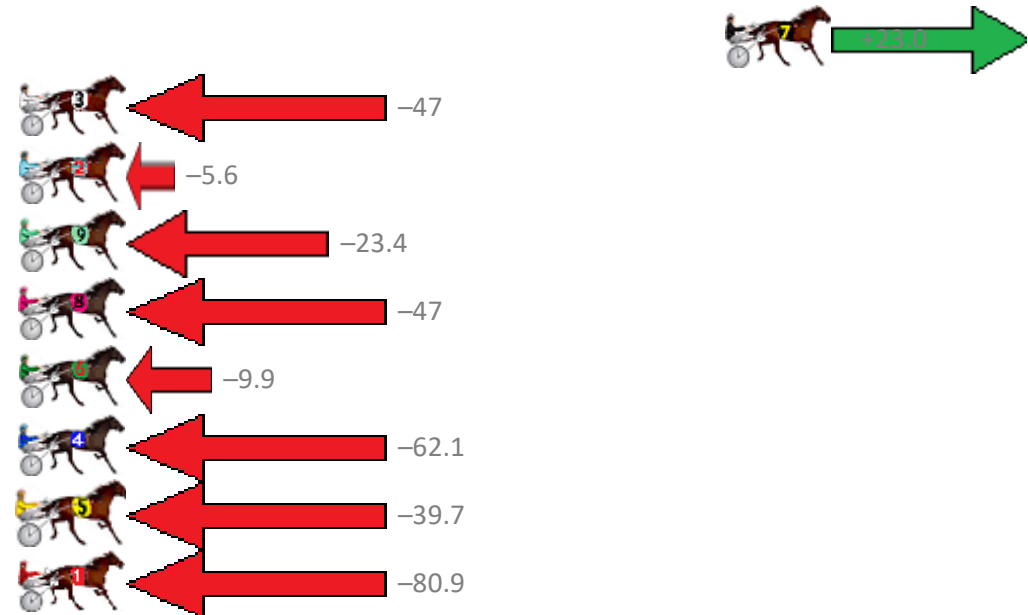

Redcliffe Race 7 Distance 1780m

Wednesday, 23 May 2018

Gross Time: 2:13.20 MileRate: 2:00.40 LeadTime: 11.40s First Qtr: 29.80s Second Qtr: 30.40s Third Qtr: 31.00s Fourth Qtr: 30.60s

NoHorse	Plc	Margin	Time	800Time (W)	400 Time (W)
7 REGULUS	1	0.0m	2:13.20	59.83s (0)	30.60s (1)
3 RIVERBOAT MYRTLLE	2	46.7m	2:16.77	65.20s (0)	33.97s (0)
2 MUCHO GUAPA	3	52.8m	2:17.24	62.03s (0)	31.35s (0)
9 POINT OH FIVE	4	52.8m	2:17.24	63.40s (1)	34.12s (2)
8 OUR DOUG	5	57.7m	2:17.61	65.20s (0)	34.16s (0)
6 IMPRESSIVE DIAMOND	6	62.3m	2:17.97	62.36s (0)	31.68s (0)
4 VALIANT GEM	7	65.3m	2:18.20	66.38s (1)	35.09s (1)
5 GRANDLARCENY	8	80.7m	2:19.37	64.66s (0)	33.88s (0)
1 LITTLE ARROWS	9	112.1m	2:21.78	67.83s (0)	37.00s (0)

Finish Position and metres gained from 800m

Trots Sectionals
Powered by
www.pjdata.com.au
Home of PJ Trots Analyser