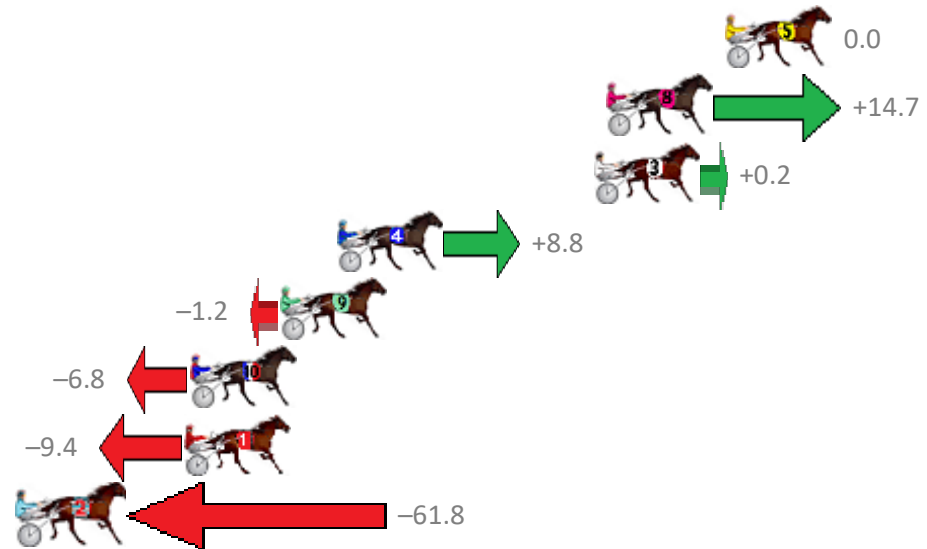

Redcliffe Race 6 Distance 1780m

Wednesday, 23 May 2018

Gross Time: 2:13.80 MileRate: 2:01.00 LeadTime: 11.70s First Qtr: 30.70s Second Qtr: 32.40s Third Qtr: 29.50s Fourth Qtr: 29.50s

NoHorse	Plc	Margin	Time	800Time (W)	400 Time (W)
5 JUST WON MORE	1	0.0m	2:13.80	59.00s (0)	29.50s (0)
8 MINTED MONTANA	2	4.7m	2:14.15	57.92s (1)	29.12s (1)
3 CUPCAKESNWHIPCREA	3	5.2m	2:14.18	58.99s (0)	29.56s (1)
4 GINATIANO	4	15.4m	2:14.94	58.35s (1)	28.50s (1)
9 LOTS OF LUCK	5	17.6m	2:15.10	59.09s (0)	29.18s (0)
10 SAMS THE BEST	6	21.2m	2:15.36	59.50s (1)	29.59s (2)
1 SIXPENNY RED	7	21.4m	2:15.38	59.69s (0)	29.94s (0)
2 RICH RUBY RED	8	71.8m	2:19.10	63.56s (1)	33.29s (1)

Finish Position and metres gained from 800m

Trots Sectionals
Powered by
www.pjdata.com.au
Home of PJ Trots Analyser

The Racing Queensland Board (trading as Racing Queensland) and provider are not responsible for the completeness or accuracy of any of the information contained herein, and makes no representations about its suitability for any purpose.