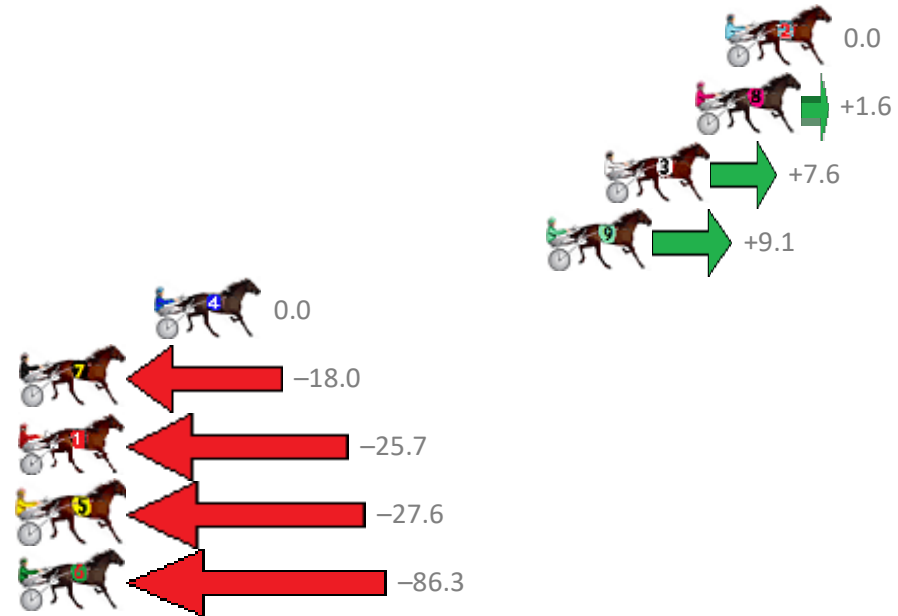

Redcliffe Race 8 Distance 1780m

Wednesday, 23 May 2018

Gross Time: 2:15.40 MileRate: 2:02.50 LeadTime: 11.70s First Qtr: 31.70s Second Qtr: 32.10s Third Qtr: 30.40s Fourth Qtr: 29.50s

NoHorse	Plc	Margin	Time	800Time (W)	400 Time (W)
2 ARK ME	1	0.0m	2:15.40	59.90s (0)	29.50s (0)
8 ROCKNROLL CLASSIC	2	1.2m	2:15.49	59.78s (1)	29.53s (1)
3 SIGNORINA JUJON	3	4.8m	2:15.75	59.33s (1)	29.00s (1)
9 MY ULTIMATE SPORT	4	7.1m	2:15.92	59.22s (0)	28.67s (1)
4 DE VOYAGE	5	22.6m	2:17.07	59.90s (1)	29.50s (0)
7 ZARAS ALL SMILES	6	28.8m	2:17.52	61.25s (0)	30.55s (0)
1 DOOLITTLE DAISY	7	31.1m	2:17.69	61.82s (0)	31.16s (0)
5 HIPSTAR	8	35.2m	2:18.00	61.97s (1)	31.64s (1)
6 MISTER FAHRENHEIT	9	104.1m	2:23.08	66.36s (1)	34.17s (0)

Finish Position and metres gained from 800m

Trots Sectionals
Powered by
www.pjdata.com.au
Home of PJ Trots Analyser

The Racing Queensland Board (trading as Racing Queensland) and provider are not responsible for the completeness or accuracy of any of the information contained herein, and makes no representations about its suitability for any purpose.