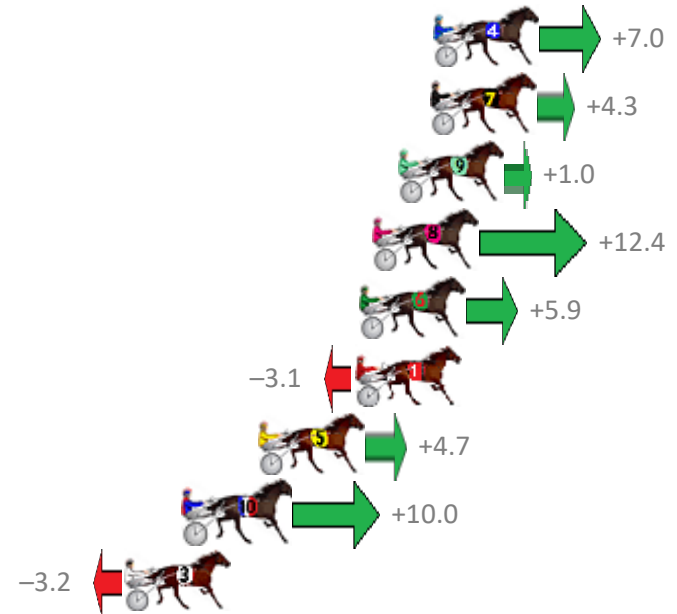

Redcliffe Race 4 Distance 1780m

Wednesday, 23 May 2018

Gross Time: 2:16.00 MileRate: 2:03.00 LeadTime: 11.80s First Qtr: 30.60s Second Qtr: 33.50s Third Qtr: 29.70s Fourth Qtr: 30.40s

NoHorse	Plc	Margin	Time	800Time (W)	400 Time (W)
4 MAJOR TRALEE	1	0.0m	2:16.00	59.57s (1)	29.87s (1)
7 LATIN BEATS	2	0.1m	2:16.01	59.78s (0)	29.95s (0)
9 OMINOUS FLYER	3	1.4m	2:16.11	60.02s (1)	30.45s (1)
8 BETTOR WATCH HIM	4	2.4m	2:16.18	59.17s (2)	29.87s (2)
6 SHAKEITUP	5	2.9m	2:16.22	59.66s (2)	30.32s (2)
1 SAND SAFARI	6	3.1m	2:16.24	60.33s (0)	30.64s (0)
5 DIABOLO STAR	7	6.9m	2:16.52	59.75s (1)	29.94s (1)
10 MISS POSITIVITY	8	9.8m	2:16.74	59.35s (2)	30.04s (2)
3 BE ON THE SLY	9	12.2m	2:16.93	60.34s (0)	30.10s (0)

Finish Position and metres gained from 800m

Trots Sectionals
Powered by
www.pjdata.com.au
Home of PJ Trots Analyser

The Racing Queensland Board (trading as Racing Queensland) and provider are not responsible for the completeness or accuracy of any of the information contained herein, and makes no representations about its suitability for any purpose.