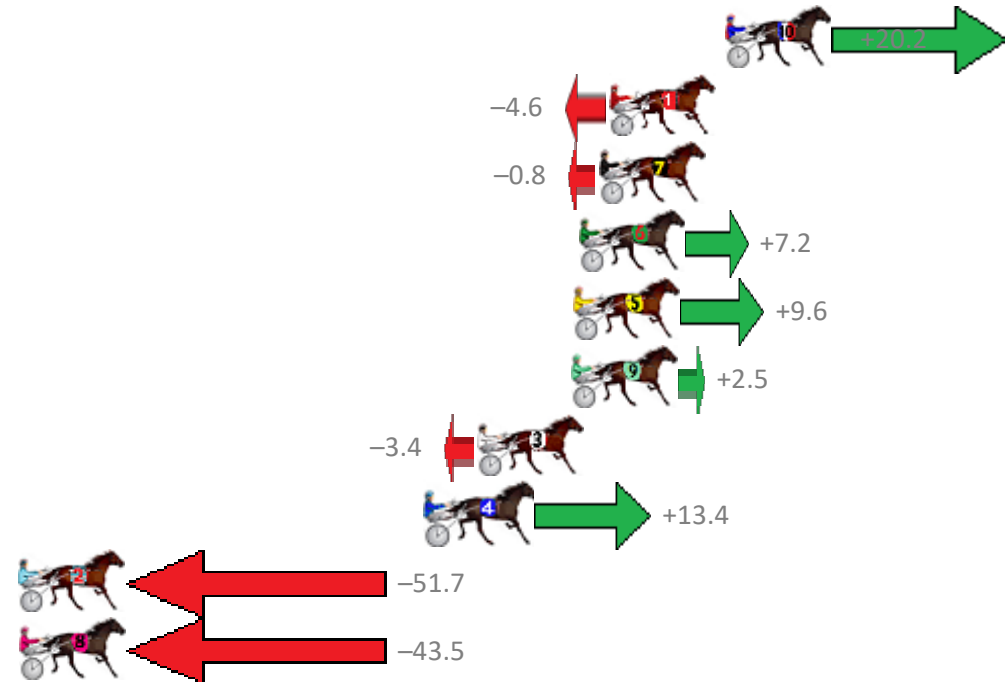

Redcliffe Race 1 Distance 1780m

Wednesday, 23 May 2018

Gross Time: 2:13.30 MileRate: 2:00.50 LeadTime: 11.20s First Qtr: 30.30s Second Qtr: 32.30s Third Qtr: 29.60s Fourth Qtr: 29.90s

NoHorse	Plc	Margin	Time	800Time (W)	400 Time (W)
10 MACH SAM	1	0.0m	2:13.30	58.00s (1)	28.64s (2)
1 MY AJAYE	2	4.6m	2:13.64	59.84s (0)	30.24s (0)
7 JUSTATIC	3	5.0m	2:13.67	59.56s (0)	29.94s (0)
6 TRENTLEIGH	4	5.8m	2:13.73	58.96s (0)	29.30s (0)
5 HOT ROD HEAVEN	5	6.0m	2:13.75	58.79s (1)	29.44s (2)
9 KEARNEY LANE	6	6.1m	2:13.76	59.31s (0)	29.68s (0)
3 FALCON VISTA	7	9.8m	2:14.03	59.75s (1)	30.02s (1)
4 SONNY ORLANDO	8	11.8m	2:14.18	58.50s (1)	29.71s (1)
2 MISTER FANTANGLES	9	53.7m	2:17.31	63.35s (1)	33.66s (1)
8 ROYAL TAZ	10	54.3m	2:17.36	62.74s (1)	33.42s (2)

Finish Position and metres gained from 800m

Trots Sectionals
Powered by
www.pjdata.com.au
Home of PJ Trots Analyser

The Racing Queensland Board (trading as Racing Queensland) and provider are not responsible for the completeness or accuracy of any of the information contained herein, and makes no representations about its suitability for any purpose.