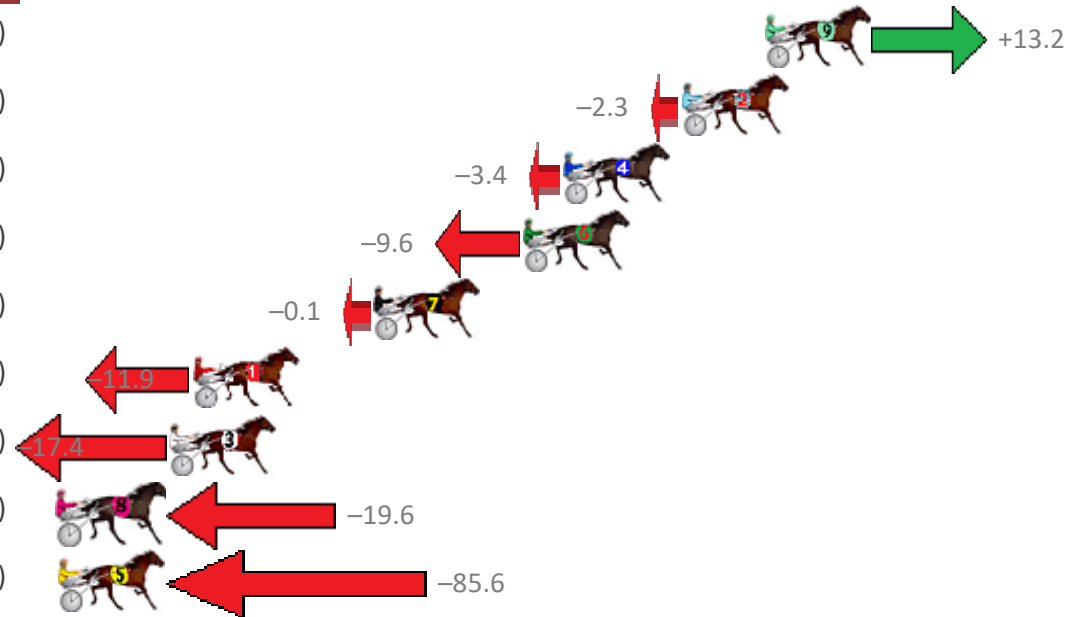

Redcliffe Race 2 Distance 2040m

Wednesday, 23 May 2018

Gross Time: 2:32.10 MileRate: 2:00.00 LeadTime: 32.20s First Qtr: 31.50s Second Qtr: 30.20s Third Qtr: 29.20s Fourth Qtr: 29.00s

No	Horse	Plc	Margin	Time	800Time (W)	400 Time (W)
9	JANUARY	1	0.0m	2:32.10	57.24s (1)	28.22s (2)
2	VILLAGE CRUISER	2	3.3m	2:32.34	58.37s (0)	29.24s (0)
4	LITTLE CHANGE	3	8.0m	2:32.68	58.45s (1)	29.17s (1)
6	LETHAL PROMISE	4	9.6m	2:32.80	58.90s (1)	29.59s (1)
7	NICKY MATTGREGOR	5	15.5m	2:33.22	58.21s (0)	29.40s (1)
1	VANTO HANOVER	6	22.7m	2:33.75	59.07s (0)	29.83s (0)
3	RAYONG PRINCESS	7	23.6m	2:33.81	59.47s (0)	30.25s (0)
8	LYNCHMAN	8	28.4m	2:34.16	59.63s (1)	30.58s (2)
5	LIZ AU BETTY	9	105.4m	2:39.74	64.43s (1)	34.87s (0)

Finish Position and metres gained from 800m

Trots Sectionals
Powered by
www.pjdata.com.au
Home of PJ Trots Analyser

The Racing Queensland Board (trading as Racing Queensland) and provider are not responsible for the completeness or accuracy of any of the information contained herein, and makes no representations about its suitability for any purpose.