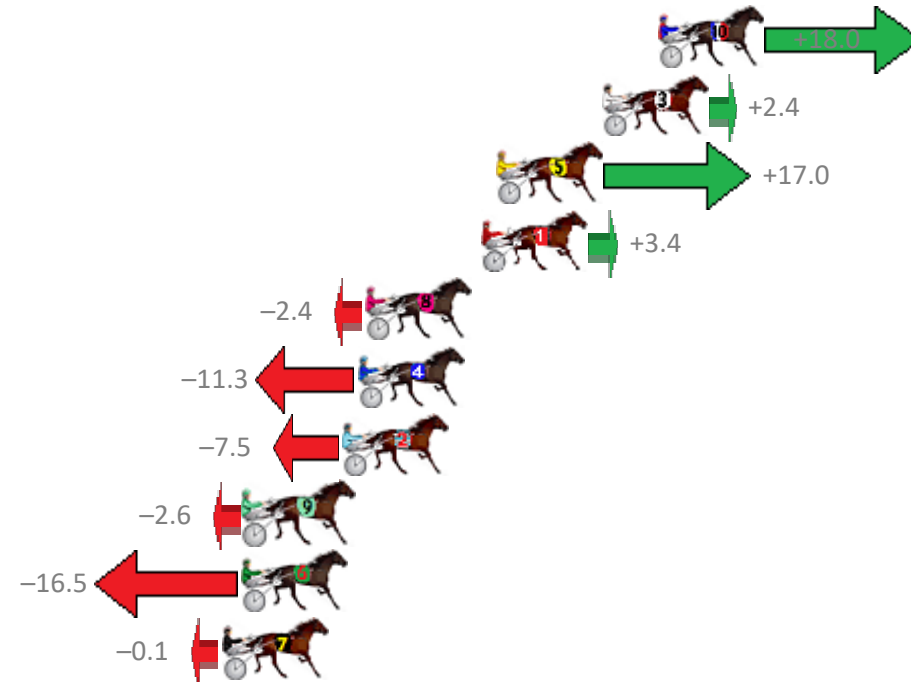

Redcliffe Race 3 Distance 1780m

Wednesday, 23 May 2018

Gross Time: 2:10.90 MileRate: 1:58.40 LeadTime: 11.50s First Qtr: 29.80s Second Qtr: 29.70s Third Qtr: 30.20s Fourth Qtr: 29.70s

NoHorse	Plc	Margin	Time	800Time (W)	400 Time (W)
10 GUTS	1	0.0m	2:10.90	58.55s (1)	29.17s (2)
3 THE GUN ROCKSTAR	2	2.2m	2:11.06	59.72s (1)	29.67s (2)
5 DAPPER	3	6.4m	2:11.38	58.63s (1)	29.25s (2)
1 ARBIT MAJOR	4	7.0m	2:11.42	59.65s (0)	29.55s (0)
8 ANNAS BEST	5	11.6m	2:11.76	60.08s (1)	29.98s (1)
4 LIVE IT LOUD	6	11.9m	2:11.78	60.75s (0)	30.58s (0)
2 WOODLEA BEAU	7	12.5m	2:11.83	60.46s (0)	30.32s (0)
9 REAL KNUCKY	8	16.4m	2:12.12	60.09s (1)	29.95s (1)
6 HAPPY SCHNAPPS	9	16.5m	2:12.13	61.14s (1)	30.76s (1)
7 RUFFALO	10	17.3m	2:12.18	59.91s (0)	29.97s (0)

Finish Position and metres gained from 800m

Trots Sectionals
Powered by
www.pjdata.com.au
Home of PJ Trots Analyser

The Racing Queensland Board (trading as Racing Queensland) and provider are not responsible for the completeness or accuracy of any of the information contained herein, and makes no representations about its suitability for any purpose.