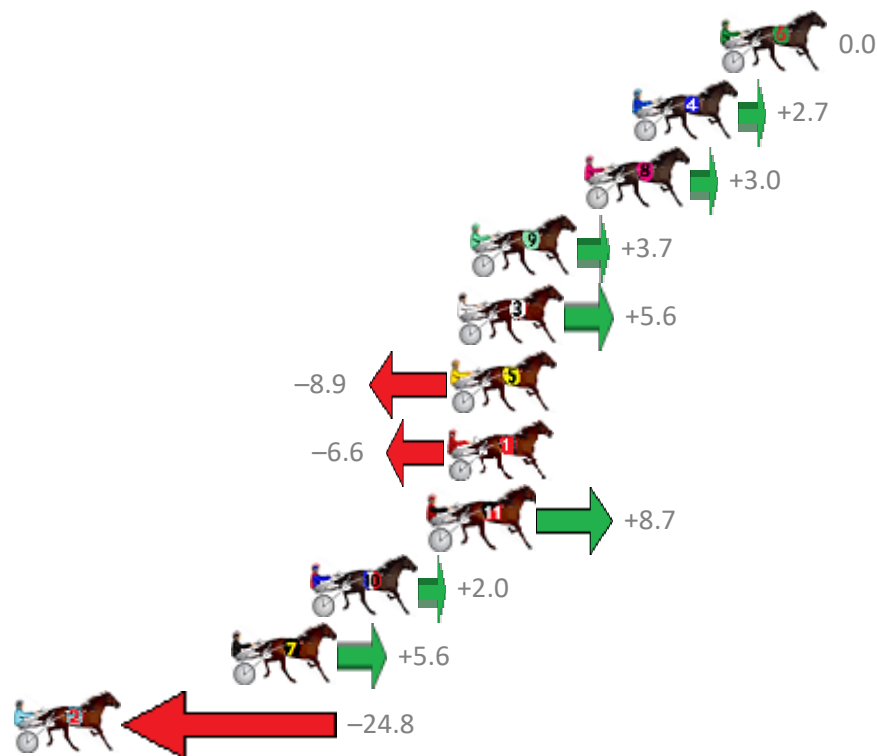

Albion Park Race 1 Distance 2138m

Friday, 25 May 2018

Gross Time: 2:37.50 MileRate: 1:58.50 LeadTime: 38.40s First Qtr: 31.30s Second Qtr: 30.70s Third Qtr: 28.40s Fourth Qtr: 28.70s

NoHorse	Plc	Margin	Time	800Time (W)	400 Time (W)
6 RUHTREBO	1	0.0m	2:37.50	57.10s (0)	28.70s (0)
4 ITSMEGS	2	3.5m	2:37.75	56.91s (1)	28.53s (1)
8 SNAKES N LADDERS	3	5.4m	2:37.89	56.89s (0)	28.40s (0)
9 GRIZZLY MONTANA	4	9.9m	2:38.21	56.84s (0)	28.32s (0)
3 MICKS MEMORY	5	10.4m	2:38.25	56.70s (1)	28.24s (1)
5 MY MAGIC MERLIN	6	10.7m	2:38.27	57.74s (1)	29.42s (1)
1 ANN MATTGREGOR	7	10.8m	2:38.27	57.57s (0)	29.16s (0)
11 MAESTRO MAC	8	11.5m	2:38.33	56.48s (1)	28.02s (1)
10 NAUGHTYINHEAVEN	9	16.2m	2:38.66	56.96s (0)	28.38s (0)
7 MAYTHEHORSEBWITHU	10	19.4m	2:38.89	56.70s (1)	28.17s (1)
2 MAJORESS JUJON	11	36.2m	2:40.10	58.87s (1)	30.39s (1)

Finish Position and metres gained from 800m

Trots Sectionals
Powered by
www.pjdata.com.au
Home of PJ Trots Analyser

The Racing Queensland Board (trading as Racing Queensland) and provider are not responsible for the completeness or accuracy of any of the information contained herein, and makes no representations about its suitability for any purpose.