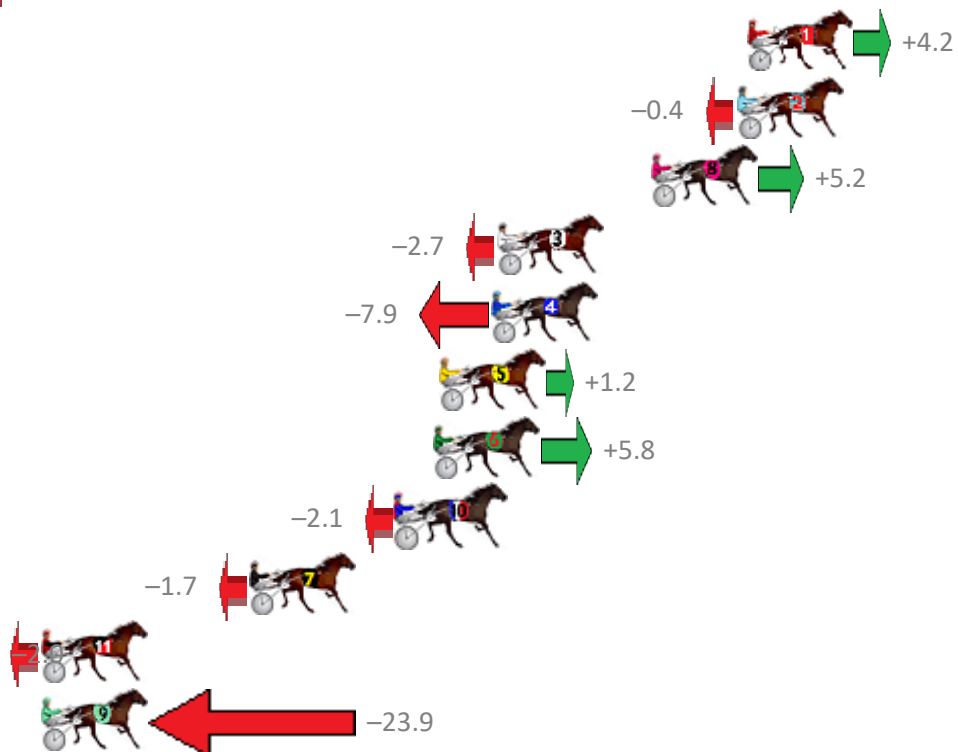

Albion Park Race 4 Distance 2138m

Friday, 25 May 2018

Gross Time: 2:40.20 MileRate: 2:00.50 LeadTime: 39.70s First Qtr: 32.20s Second Qtr: 30.60s Third Qtr: 28.70s Fourth Qtr: 29.00s

NoHorse	Plc	Margin	Time	800Time (W)	400 Time (W)
1 WHERES THE SPIRIT	1	0.0m	2:40.20	57.40s (0)	28.65s (0)
2 WERELIVINGTHEDREA	2	0.4m	2:40.23	57.73s (0)	29.03s (0)
8 SEVEN RIPPIN ACES	3	3.8m	2:40.48	57.32s (0)	28.55s (0)
3 HEADWIN	4	9.9m	2:40.92	57.89s (1)	29.22s (1)
4 HOW WE ROLL	5	10.1m	2:40.93	58.27s (1)	29.60s (1)
5 MATRON JUJON	6	12.2m	2:41.08	57.61s (2)	29.45s (2)
6 MEANT TO BE ME	7	12.4m	2:41.10	57.28s (1)	28.83s (2)
10 BRONSKI MACKENZIE	8	13.9m	2:41.21	57.85s (1)	29.17s (1)
7 TUESDAYS FELLA	9	19.7m	2:41.63	57.82s (2)	29.67s (2)
11 MONTANA EXPRESS	10	30.2m	2:42.39	57.84s (0)	29.73s (1)
9 AROONA	11	41.5m	2:43.21	59.42s (0)	30.79s (0)

Finish Position and metres gained from 800m

Trots Sectionals
Powered by
www.pjdata.com.au
Home of PJ Trots Analyser

The Racing Queensland Board (trading as Racing Queensland) and provider are not responsible for the completeness or accuracy of any of the information contained herein, and makes no representations about its suitability for any purpose.