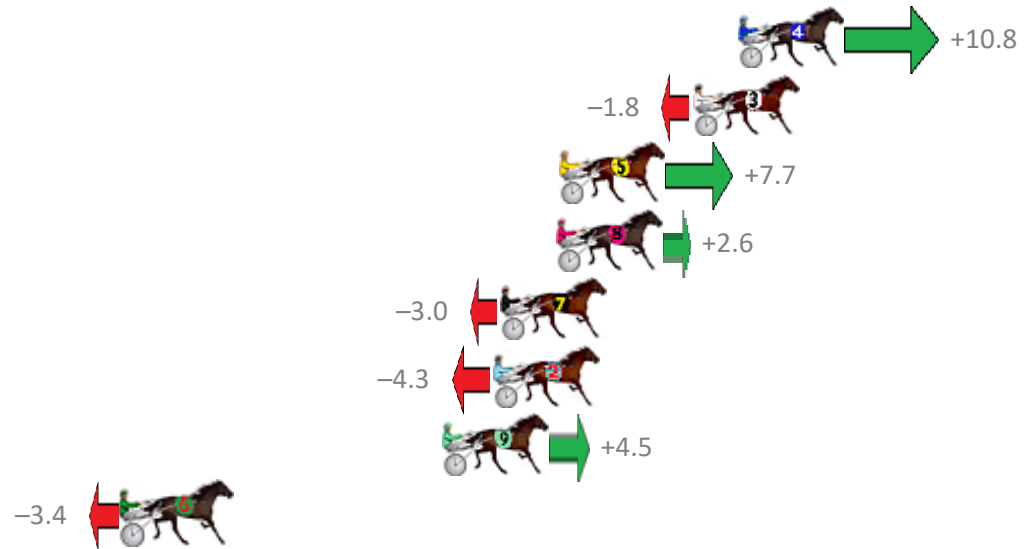

Albion Park Race 6 Distance 1660m

Friday, 25 May 2018

Gross Time: 1:59.80 MileRate: 1:56.10 LeadTime: 3.50s First Qtr: 28.50s Second Qtr: 30.70s Third Qtr: 27.80s Fourth Qtr: 29.30s

NoHorse	Plc	Margin	Time	800Time (W)	400 Time (W)
4 STIRLING WILLIAM	1	0.0m	1:59.80	56.33s (1)	28.60s (1)
3 CHEAP TINT	2	1.8m	1:59.93	57.23s (0)	29.43s (0)
5 OUR BUSCEMI	3	7.1m	2:00.32	56.55s (0)	28.60s (0)
8 JACK HAMMER	4	7.2m	2:00.33	56.91s (0)	28.93s (0)
7 MONARKMAC	5	9.4m	2:00.49	57.31s (1)	29.64s (1)
2 EPIRUS BOY	6	9.7m	2:00.51	57.41s (0)	29.54s (0)
9 IMA MORVEN LAD	7	11.7m	2:00.66	56.78s (1)	29.06s (1)
6 OUR MELS DREAM	8	24.4m	2:01.59	57.34s (1)	29.68s (1)

Finish Position and metres gained from 800m

Trots Sectionals
Powered by
www.pjdata.com.au
Home of PJ Trots Analyser

The Racing Queensland Board (trading as Racing Queensland) and provider are not responsible for the completeness or accuracy of any of the information contained herein, and makes no representations about its suitability for any purpose.