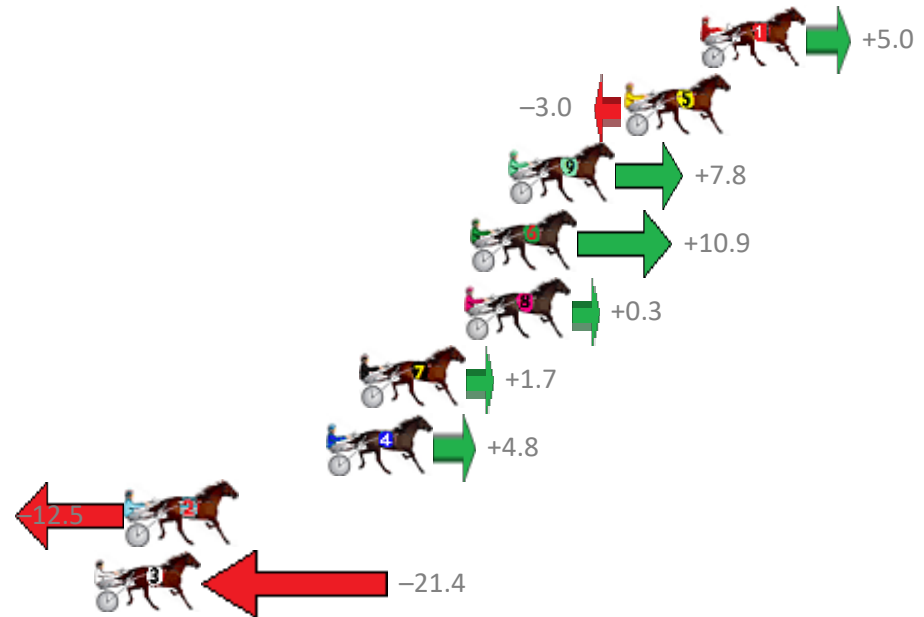

Albion Park Race 3 Distance 1660m

Friday, 25 May 2018

Gross Time: 1:58.70 MileRate: 1:55.10 LeadTime: 3.50s First Qtr: 28.00s Second Qtr: 29.30s Third Qtr: 28.20s Fourth Qtr: 29.70s

NoHorse	Plc	Margin	Time	800Time (W)	400 Time (W)
1 MAJOR KIWI	1	0.0m	1:58.70	57.54s (0)	29.30s (0)
5 SECRET SMILE	2	3.0m	1:58.92	58.12s (0)	29.92s (0)
9 COMPLY OR DIE	3	7.6m	1:59.26	57.34s (1)	30.12s (1)
6 RAESAWINNER	4	9.1m	1:59.38	57.11s (0)	29.16s (2)
8 RORY MACH	5	9.3m	1:59.39	57.88s (0)	29.62s (0)
7 DUKE JUJON	6	13.5m	1:59.70	57.78s (0)	29.19s (0)
4 SHAREAPASSION	7	14.8m	1:59.80	57.55s (1)	29.91s (2)
2 HORACE FOXLEY	8	22.7m	2:00.39	58.80s (1)	30.09s (1)
3 FON IDEAL	9	24.0m	2:00.48	59.45s (1)	30.50s (1)

Finish Position and metres gained from 800m

Trots Sectionals
Powered by
www.pjdata.com.au
Home of PJ Trots Analyser

The Racing Queensland Board (trading as Racing Queensland) and provider are not responsible for the completeness or accuracy of any of the information contained herein, and makes no representations about its suitability for any purpose.