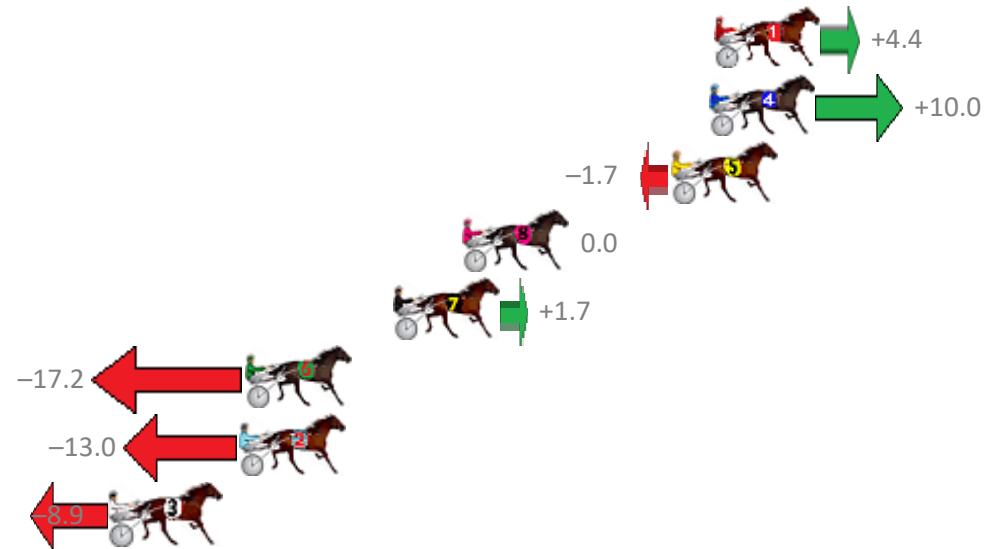

Albion Park Race 2 Distance 2138m

Friday, 25 May 2018

Gross Time: 2:34.30 MileRate: 1:56.10 LeadTime: 35.80s First Qtr: 29.10s Second Qtr: 30.80s Third Qtr: 28.50s Fourth Qtr: 30.10s

NoHorse	Plc	Margin	Time	800Time (W)	400 Time (W)
1 MACHIN OUT	1	0.0m	2:34.30	58.28s (0)	29.69s (0)
4 IOWNATURBO	2	0.2m	2:34.32	57.87s (1)	29.93s (2)
5 THE HARLEM HAMMER	3	1.7m	2:34.43	58.72s (0)	30.23s (0)
8 WHISKEY BLAZE	4	10.0m	2:35.05	58.60s (0)	29.69s (2)
7 BEAU CISHLOM	5	12.7m	2:35.26	58.48s (1)	30.41s (2)
6 JAZZY ARTIST	6	18.6m	2:35.70	59.86s (1)	30.72s (1)
2 HARD TO HEAR	7	18.8m	2:35.71	59.55s (1)	31.47s (1)
3 ONE MANS PASS	8	23.9m	2:36.10	59.25s (0)	30.30s (2)

Finish Position and metres gained from 800m

Trots Sectionals
Powered by
www.pjdata.com.au
Home of PJ Trots Analyser

The Racing Queensland Board (trading as Racing Queensland) and provider are not responsible for the completeness or accuracy of any of the information contained herein, and makes no representations about its suitability for any purpose.