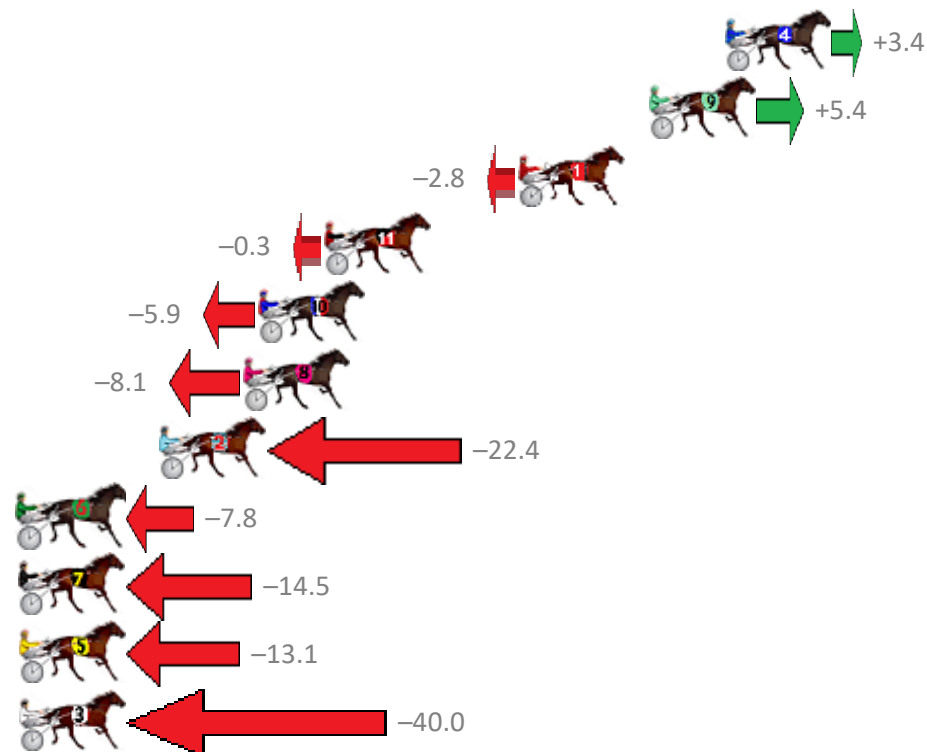

Albion Park Race 5 Distance 1660m

Friday, 25 May 2018

Gross Time: 1:58.10 MileRate: 1:54.40 LeadTime: 3.50s First Qtr: 27.90s Second Qtr: 30.70s Third Qtr: 27.60s Fourth Qtr: 28.40s

NoHorse	Plc	Margin	Time	800Time (W)	400 Time (W)
4 INVINCIBLE LOXTON	1	0.0m	1:58.10	55.76s (1)	28.40s (1)
9 OUTLAW FELLA	2	3.0m	1:58.31	55.62s (1)	28.27s (1)
1 PROFICIENT	3	8.2m	1:58.68	56.20s (0)	28.43s (0)
11 ARTIKULATE MISS	4	15.9m	1:59.23	56.02s (2)	29.09s (2)
10 IVE GOTTALIFE	5	18.5m	1:59.41	56.41s (1)	28.75s (1)
8 ILLAWONG DREAMTIM	6	19.1m	1:59.46	56.57s (0)	28.79s (0)
2 PALE BEAR BOO	7	22.4m	1:59.69	57.57s (0)	29.82s (0)
6 PROBY ONE	8	28.4m	2:00.12	56.55s (2)	29.25s (2)
7 LOMBO RANMILES	9	30.5m	2:00.27	57.01s (0)	29.13s (0)
5 CIRCLE LINE	10	39.5m	2:00.90	56.92s (2)	29.42s (2)
3 JUDAH BEN HUR	11	60.8m	2:02.42	58.80s (1)	30.94s (1)

Finish Position and metres gained from 800m

Trots Sectionals
Powered by
www.pjdata.com.au
Home of PJ Trots Analyser

The Racing Queensland Board (trading as Racing Queensland) and provider are not responsible for the completeness or accuracy of any of the information contained herein, and makes no representations about its suitability for any purpose.