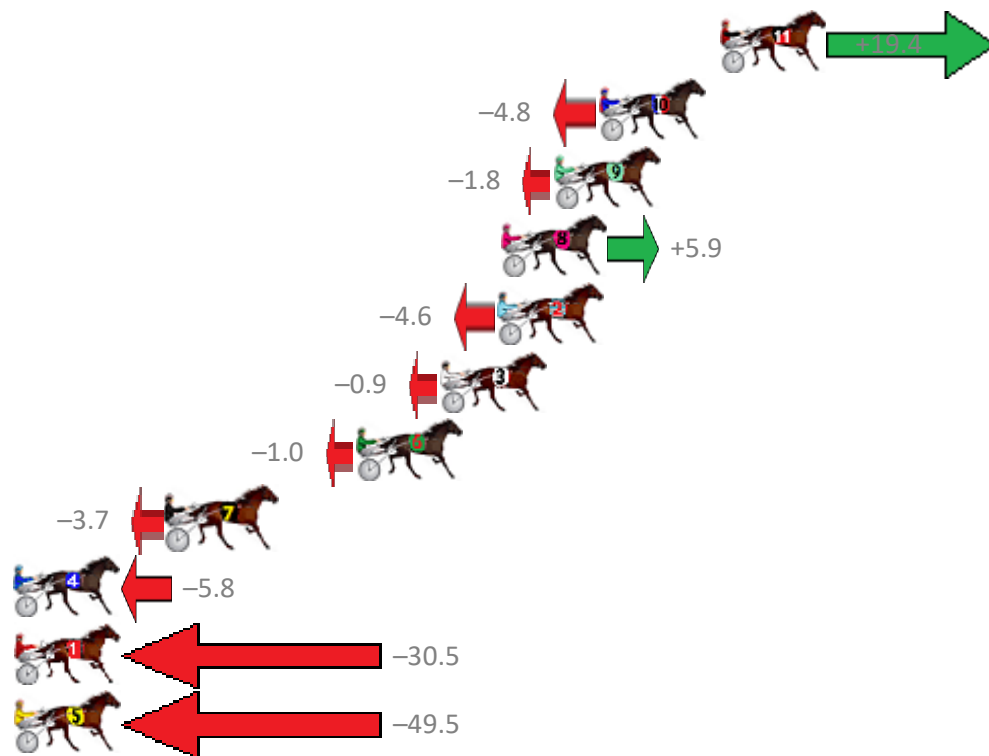

Albion Park Race 7 Distance 2138m

Friday, 25 May 2018

Gross Time: 2:36.90 MileRate: 1:58.10 LeadTime: 38.50s First Qtr: 30.50s Second Qtr: 29.30s Third Qtr: 28.80s Fourth Qtr: 29.80s

NoHorse	Plc	Margin	Time	800Time (W)	400 Time (W)
11 BUMPER	1	0.0m	2:36.90	57.18s (1)	28.58s (2)
10 MAJORDOIT	2	4.8m	2:37.26	58.95s (0)	30.16s (0)
9 NONE BETTOR	3	6.6m	2:37.39	58.73s (1)	30.14s (1)
8 SLIPPERY JADE	4	8.7m	2:37.55	58.17s (1)	29.57s (2)
2 MISTA NATURAL	5	8.8m	2:37.56	58.94s (0)	30.10s (0)
3 BONNIE JUJON	6	11.1m	2:37.73	58.67s (1)	30.03s (1)
6 ASHLEYS ANGEL	7	14.4m	2:37.97	58.67s (0)	29.64s (0)
7 BROADWATER	8	21.9m	2:38.53	58.87s (0)	29.88s (0)
4 CONNIE MATTGREGOR	9	29.8m	2:39.12	59.02s (1)	30.37s (2)
1 ALWAYS A JEWEL	10	39.3m	2:39.83	60.83s (0)	31.83s (0)
5 CALVERT HOT SHOT	11	72.3m	2:42.29	62.23s (0)	33.15s (0)

Finish Position and metres gained from 800m

Trots Sectionals
Powered by
www.pjdata.com.au
Home of PJ Trots Analyser

The Racing Queensland Board (trading as Racing Queensland) and provider are not responsible for the completeness or accuracy of any of the information contained herein, and makes no representations about its suitability for any purpose.