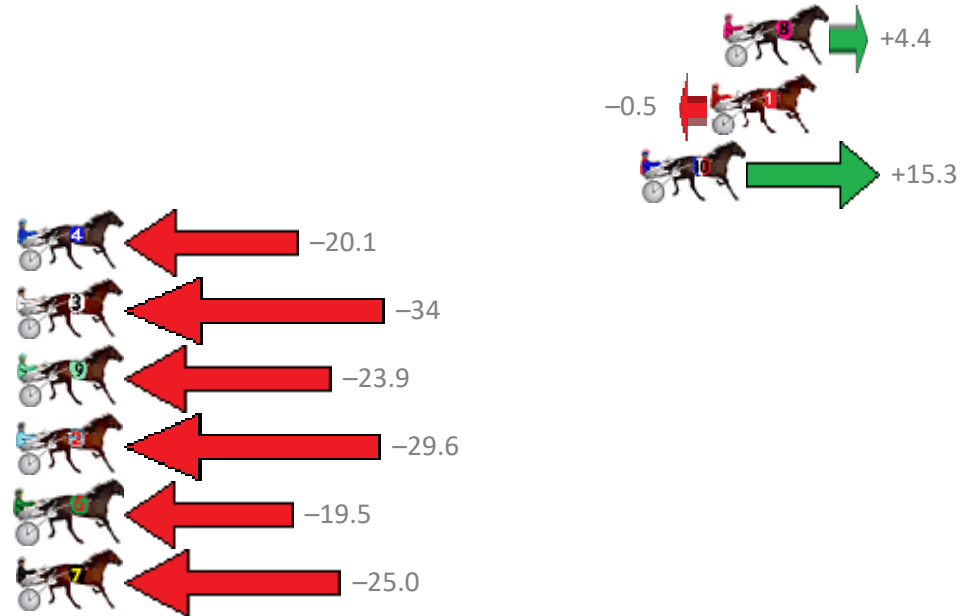

Albion Park Race 1 Distance 1660m

Tuesday, 29 May 2018

Gross Time: 2:02.40 MileRate: 1:58.70 LeadTime: 3.50s First Qtr: 27.00s Second Qtr: 32.70s Third Qtr: 29.50s Fourth Qtr: 29.70s

NoHorse	Plc	Margin	Time	800Time (W)	400 Time (W)
8 BETAMERICA	1	0.0m	2:02.40	58.87s (0)	29.33s (0)
1 ZARAS ALL GOOD	2	0.5m	2:02.44	59.24s (0)	29.74s (0)
10 SAINT KILDA BEACH	3	3.3m	2:02.65	58.07s (1)	29.72s (2)
4 POSER	4	30.1m	2:04.63	60.69s (0)	30.76s (0)
3 MISS MIA	5	37.4m	2:05.18	61.72s (1)	32.17s (1)
9 FORTYFIVE ROCK	6	37.7m	2:05.20	60.97s (1)	31.25s (1)
2 TORQUE WITH ESTEEM	7	37.8m	2:05.21	61.39s (1)	31.63s (1)
6 MAJOR SEASCAPE	8	47.5m	2:05.93	60.64s (1)	31.58s (1)
7 THE MONEY BALL	9	48.2m	2:05.98	61.05s (1)	30.83s (2)

Finish Position and metres gained from 800m

Trots Sectionals
Powered by
www.pjdata.com.au
Home of PJ Trots Analyser

The Racing Queensland Board (trading as Racing Queensland) and provider are not responsible for the completeness or accuracy of any of the information contained herein, and makes no representations about its suitability for any purpose.