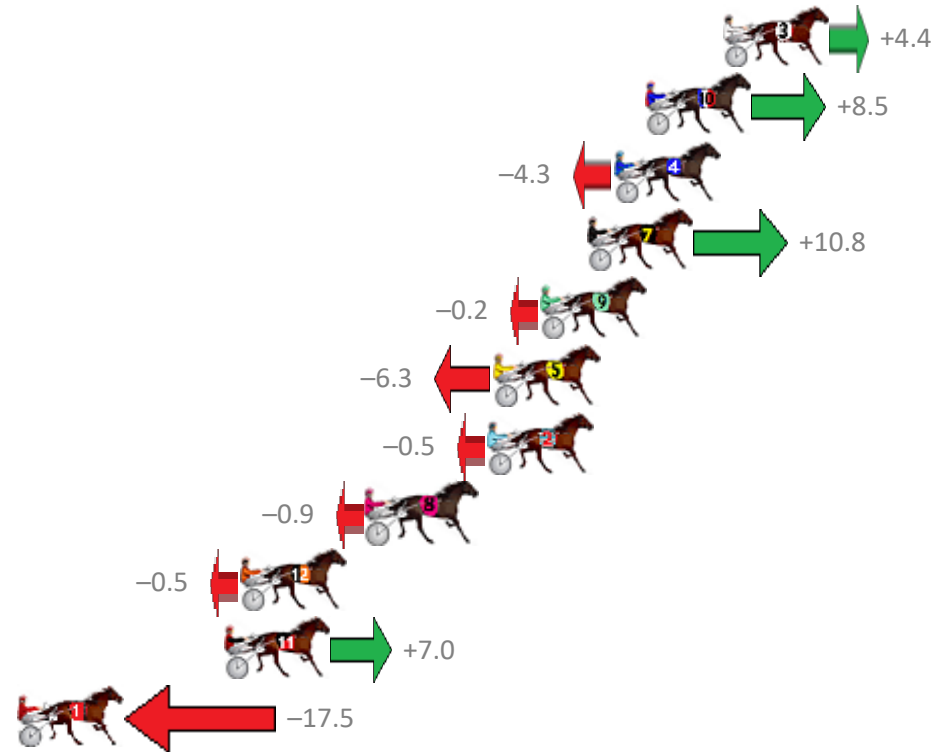

Albion Park Race 7 Distance 2138m

Tuesday, 29 May 2018

Gross Time: 2:37.90 MileRate: 1:58.90 LeadTime: 38.10s First Qtr: 30.90s Second Qtr: 31.50s Third Qtr: 28.50s Fourth Qtr: 28.90s

NoHorse	Plc	Margin	Time	800Time (W)	400 Time (W)
3 ROCK WITH SAM	1	0.0m	2:37.90	57.08s (0)	28.60s (0)
10 PROFICIENT	2	3.1m	2:38.12	56.79s (1)	28.36s (1)
4 KEY LARGO	3	4.3m	2:38.21	57.71s (0)	29.21s (0)
7 SOHO SHANGHAI	4	5.4m	2:38.29	56.63s (1)	28.22s (1)
9 THE HARLEM HAMMER	5	7.2m	2:38.42	57.41s (1)	29.03s (1)
5 SKYFELLA CAM	6	9.1m	2:38.56	57.85s (1)	29.47s (1)
2 SUBTLE ADVICE	7	9.3m	2:38.57	57.44s (0)	28.81s (0)
8 MISS KENNY	8	14.1m	2:38.92	57.46s (0)	28.85s (0)
12 SIR REGAL DELIGHT	9	19.1m	2:39.28	57.44s (0)	28.76s (0)
11 GRINVIL	10	19.8m	2:39.33	56.90s (0)	28.86s (1)
1 GOODTIME STRIDE	11	48.9m	2:41.43	58.66s (0)	30.29s (0)

Finish Position and metres gained from 800m

Trots Sectionals
Powered by
www.pjdata.com.au
Home of PJ Trots Analyser

The Racing Queensland Board (trading as Racing Queensland) and provider are not responsible for the completeness or accuracy of any of the information contained herein, and makes no representations about its suitability for any purpose.