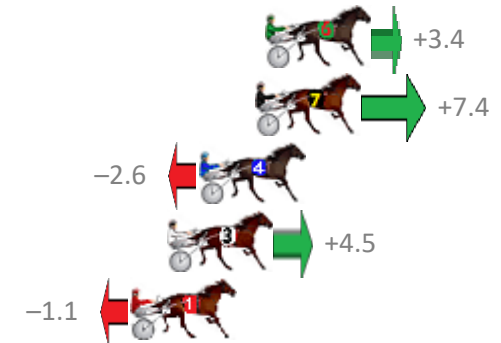

Albion Park Race 6 Distance 2138m

Tuesday, 29 May 2018

Gross Time: 2:37.60 MileRate: 1:58.60 LeadTime: 37.80s First Qtr: 31.90s Second Qtr: 31.10s Third Qtr: 29.60s Fourth Qtr: 27.20s

NoHorse	Plc	Margin	Time	800Time (W)	400 Time (W)
6 ALLELUIA	1	0.0m	2:37.60	56.56s (1)	27.00s (1)
7 BETTORTHANSPECIAL	2	0.4m	2:37.63	56.27s (1)	26.70s (1)
4 JACKAROO BROMAC	3	2.6m	2:37.78	56.98s (0)	27.38s (0)
3 BETTABE PERFECT	4	3.9m	2:37.87	56.48s (0)	26.87s (0)
1 GLENFERRIE BOSS	5	5.3m	2:37.96	56.88s (0)	27.27s (0)

Finish Position and metres gained from 800m

Trots Sectionals
Powered by
www.pjdata.com.au
Home of PJ Trots Analyser

The Racing Queensland Board (trading as Racing Queensland) and provider are not responsible for the completeness or accuracy of any of the information contained herein, and makes no representations about its suitability for any purpose.