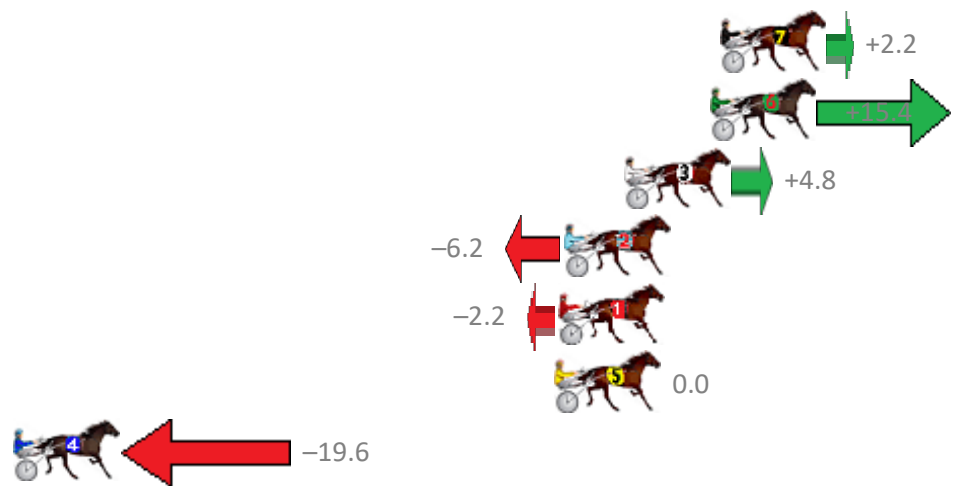

Albion Park Race 2 Distance 2138m

Tuesday, 29 May 2018

Gross Time: 2:36.70 MileRate: 1:57.90 LeadTime: 37.90s First Qtr: 30.50s Second Qtr: 30.10s Third Qtr: 28.70s Fourth Qtr: 29.50s

NoHorse	Plc	Margin	Time	800Time (W)	400 Time (W)
7 MAX RICHTER	1	0.0m	2:36.70	58.04s (1)	29.50s (1)
6 DEVIL DODGER	2	0.4m	2:36.73	57.08s (1)	28.60s (1)
3 RORY MACH	3	3.8m	2:36.98	57.85s (0)	29.15s (0)
2 OVERLAP	4	6.2m	2:37.16	58.65s (0)	29.96s (0)
1 WYNBERG TERROR	5	6.4m	2:37.17	58.36s (0)	29.65s (0)
5 CHANTREY	6	6.6m	2:37.19	58.20s (1)	29.63s (1)
4 OUR WHITE KNIGHT	7	30.8m	2:38.97	59.63s (1)	31.14s (2)

Finish Position and metres gained from 800m

Trots Sectionals
Powered by
www.pjdata.com.au
Home of PJ Trots Analyser

The Racing Queensland Board (trading as Racing Queensland) and provider are not responsible for the completeness or accuracy of any of the information contained herein, and makes no representations about its suitability for any purpose.