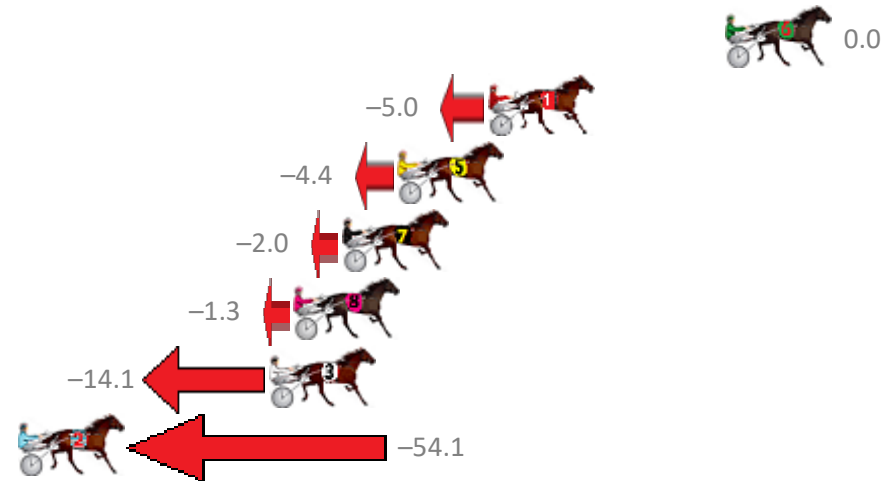

Albion Park Race 5 Distance 2138m

Tuesday, 29 May 2018

Gross Time: 2:37.30 MileRate: 1:58.40 LeadTime: 39.00s First Qtr: 31.00s Second Qtr: 29.90s Third Qtr: 28.30s Fourth Qtr: 29.10s

NoHorse	Plc	Margin	Time	800Time (W)	400 Time (W)
6 MISS HOOLLIGAN	1	0.0m	2:37.30	57.40s (0)	29.10s (0)
1 VINTAGE DREAM	2	9.4m	2:37.98	57.76s (0)	29.38s (0)
5 PATERNITY SUIT	3	13.0m	2:38.25	57.72s (1)	29.16s (1)
7 BETTING BARON	4	15.2m	2:38.41	57.54s (1)	29.04s (2)
8 LILAC FLASH	5	17.1m	2:38.54	57.49s (0)	28.96s (3)
3 DARBY BRIGHTS	6	18.1m	2:38.62	58.41s (1)	29.88s (1)
2 BLUE CHIP MADAM	7	64.3m	2:41.98	61.28s (0)	32.60s (0)

Finish Position and metres gained from 800m

Trots Sectionals
Powered by
www.pjdata.com.au
Home of PJ Trots Analyser

The Racing Queensland Board (trading as Racing Queensland) and provider are not responsible for the completeness or accuracy of any of the information contained herein, and makes no representations about its suitability for any purpose.