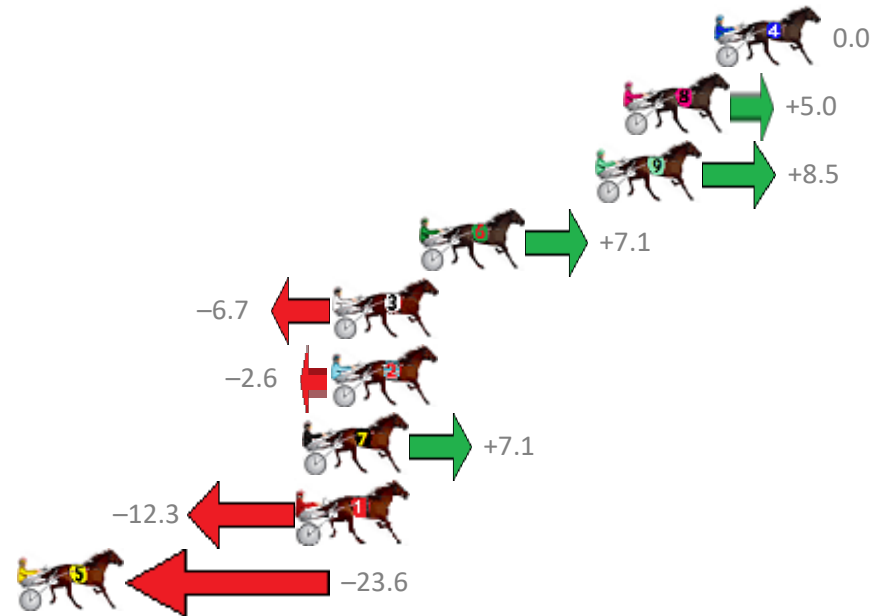

Albion Park Race 4 Distance 1660m

Tuesday, 29 May 2018

Gross Time: 2:01.70 MileRate: 1:58.00 LeadTime: 3.40s First Qtr: 28.50s Second Qtr: 32.50s Third Qtr: 28.50s Fourth Qtr: 28.80s

NoHorse	Plc	Margin	Time	800Time (W)	400 Time (W)
4 ARGYLE BEACH	1	0.0m	2:01.70	57.30s (0)	28.80s (0)
8 CHANGEVERME	2	3.6m	2:01.96	56.94s (0)	28.41s (0)
9 IM FREE FALLING	3	4.7m	2:02.04	56.69s (1)	28.12s (1)
6 HEAVENS HINT	4	11.7m	2:02.54	56.79s (1)	28.75s (2)
3 OASIS DREAM	5	15.1m	2:02.79	57.78s (1)	29.24s (1)
2 LITTLE CHANGE	6	15.2m	2:02.79	57.49s (0)	28.94s (0)
7 GREGS LEGACY	7	16.3m	2:02.87	56.79s (1)	29.48s (2)
1 NEVAEH	8	16.5m	2:02.89	58.18s (0)	29.64s (0)
5 GETOUTNWALK	9	27.6m	2:03.69	58.99s (1)	30.47s (1)

Finish Position and metres gained from 800m

Trots Sectionals
Powered by
www.pjdata.com.au
Home of PJ Trots Analyser

The Racing Queensland Board (trading as Racing Queensland) and provider are not responsible for the completeness or accuracy of any of the information contained herein, and makes no representations about its suitability for any purpose.