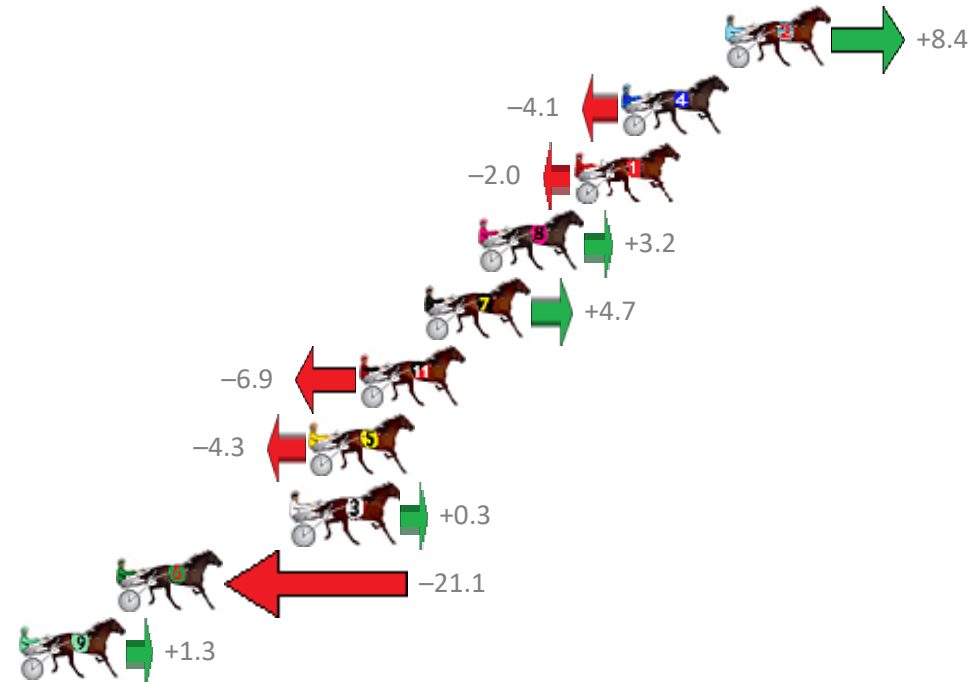

Albion Park Race 9 Distance 1660m

Tuesday, 29 May 2018

Gross Time: 2:02.60 MileRate: 1:58.80 LeadTime: 3.60s First Qtr: 27.90s Second Qtr: 32.00s Third Qtr: 29.40s Fourth Qtr: 29.70s

NoHorse	Plc	Margin	Time	800Time (W)	400 Time (W)
2 PUNTERS DELIGHT	1	0.0m	2:02.60	58.48s (0)	29.06s (0)
4 LUCKY NED PEPPER	2	4.1m	2:02.90	59.40s (0)	30.00s (0)
1 HEART OF CHANGE	3	6.0m	2:03.05	59.25s (0)	29.83s (0)
8 MACS CHOICE	4	9.8m	2:03.33	58.86s (0)	29.40s (0)
7 ALLNIGHT MLADY	5	11.9m	2:03.48	58.75s (1)	29.11s (2)
11 GLASSCUTTERSPIRIT	6	14.5m	2:03.68	59.61s (1)	29.95s (1)
5 DIABOLO STAR	7	16.5m	2:03.83	59.42s (1)	29.78s (2)
3 EMARGEE	8	17.1m	2:03.87	59.08s (0)	29.63s (0)
6 PARTY STARTER	9	24.1m	2:04.39	60.66s (1)	31.06s (1)
9 YES BROTHER YES	10	34.7m	2:05.18	59.00s (0)	29.83s (0)

Finish Position and metres gained from 800m

Trots Sectionals
Powered by
www.pjdata.com.au
Home of PJ Trots Analyser

The Racing Queensland Board (trading as Racing Queensland) and provider are not responsible for the completeness or accuracy of any of the information contained herein, and makes no representations about its suitability for any purpose.