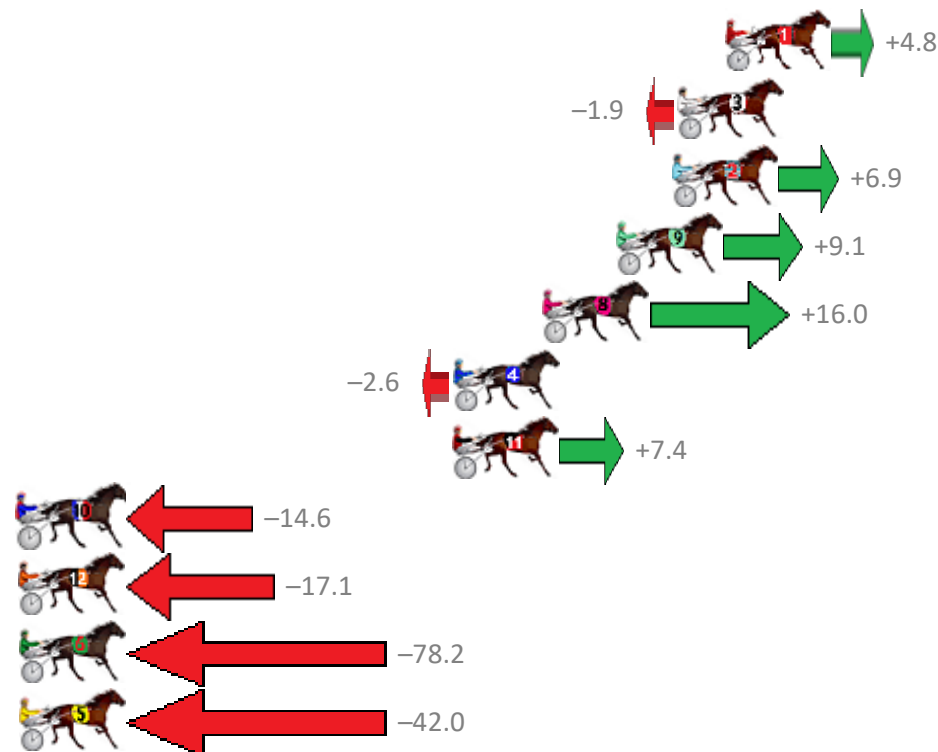

Albion Park Race 3 Distance 2138m

Tuesday, 29 May 2018

Gross Time: 2:44.70 MileRate: 2:04.00 LeadTime: 41.20s First Qtr: 31.20s Second Qtr: 31.90s Third Qtr: 30.10s Fourth Qtr: 30.30s

NoHorse	Plc	Margin	Time	800Time (W)	400 Time (W)
1 LANSBURY	1	0.0m	2:44.70	60.04s (0)	29.98s (0)
3 IVANOV	2	1.9m	2:44.84	60.54s (0)	30.44s (0)
2 KIP KEINO	3	2.1m	2:44.86	59.88s (0)	29.79s (0)
9 SCORCHED	4	4.3m	2:45.03	59.71s (1)	30.10s (1)
8 SOUTHERN ALPS	5	7.2m	2:45.25	59.19s (1)	29.63s (3)
4 MONORAIL	6	10.8m	2:45.52	60.60s (1)	30.66s (2)
11 ZAIRE DIVA	7	10.8m	2:45.52	59.84s (1)	30.21s (2)
10 LYSENKO	8	29.0m	2:46.90	61.50s (0)	31.32s (0)
12 JUST CALL ME EARL	9	35.9m	2:47.42	61.69s (0)	31.82s (1)
6 TWICE AS MUCH	10	81.8m	2:50.90	66.30s (1)	36.27s (1)
5 LAVROS SEGIL	11	87.0m	2:51.29	63.57s (0)	32.72s (0)

Finish Position and metres gained from 800m

Trots Sectionals
Powered by
www.pjdata.com.au
Home of PJ Trots Analyser

The Racing Queensland Board (trading as Racing Queensland) and provider are not responsible for the completeness or accuracy of any of the information contained herein, and makes no representations about its suitability for any purpose.