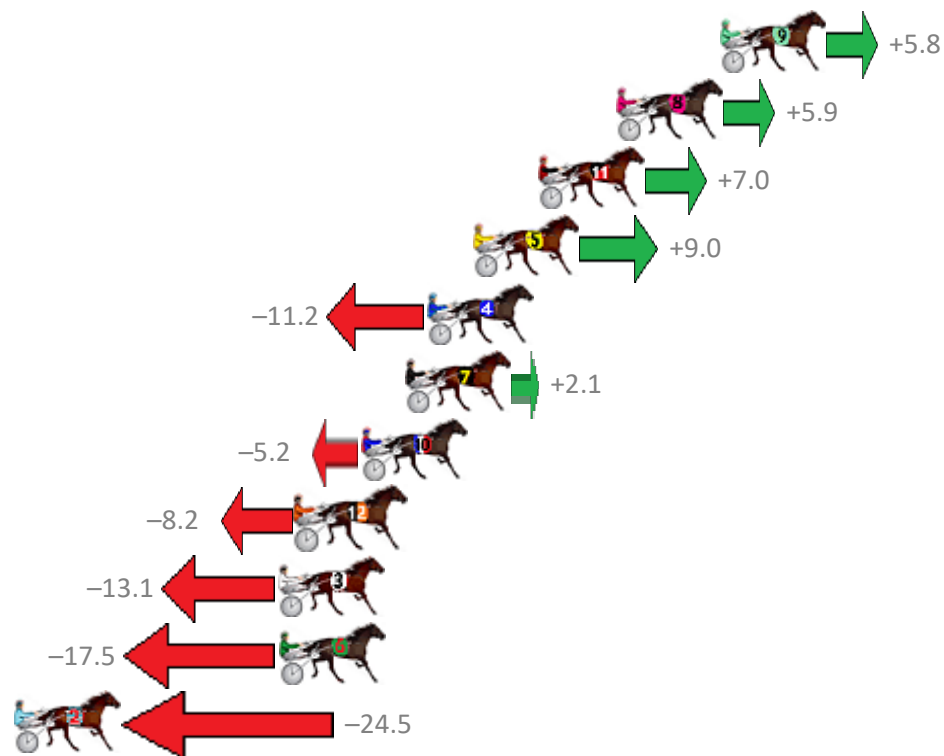

Albion Park Race 8 Distance 1660m

Tuesday, 29 May 2018

Gross Time: 1:59.80 MileRate: 1:56.20 LeadTime: 3.50s First Qtr: 27.20s Second Qtr: 30.70s Third Qtr: 29.40s Fourth Qtr: 29.00s

NoHorse	Plc	Margin	Time	800Time (W)	400 Time (W)
9 OUTLAW FELLA	1	0.0m	1:59.80	57.98s (2)	28.71s (2)
8 PSYCHEDELIC	2	4.1m	2:00.10	57.97s (2)	28.70s (2)
11 NUI TOC TIEN	3	7.2m	2:00.32	57.89s (2)	28.62s (2)
5 KARLOO MAC	4	9.8m	2:00.51	57.74s (2)	28.48s (2)
4 JACK HAMMER	5	11.6m	2:00.64	59.22s (1)	29.80s (1)
7 LANCELOT BROMAC	6	12.5m	2:00.71	58.25s (1)	28.82s (1)
10 SICILIAN SLUMBER	7	14.2m	2:00.83	58.78s (1)	29.26s (1)
12 SWEET AS	8	16.8m	2:01.02	59.00s (0)	29.28s (0)
3 PHANTOM ROCKSTAR	9	17.5m	2:01.07	59.36s (1)	29.82s (1)
6 JESSICA AMBER	10	17.5m	2:01.07	59.68s (0)	30.27s (0)
2 LOMBO RANMILES	11	28.9m	2:01.90	60.19s (0)	30.46s (0)

Finish Position and metres gained from 800m

Trots Sectionals
Powered by
www.pjdata.com.au
Home of PJ Trots Analyser

The Racing Queensland Board (trading as Racing Queensland) and provider are not responsible for the completeness or accuracy of any of the information contained herein, and makes no representations about its suitability for any purpose.