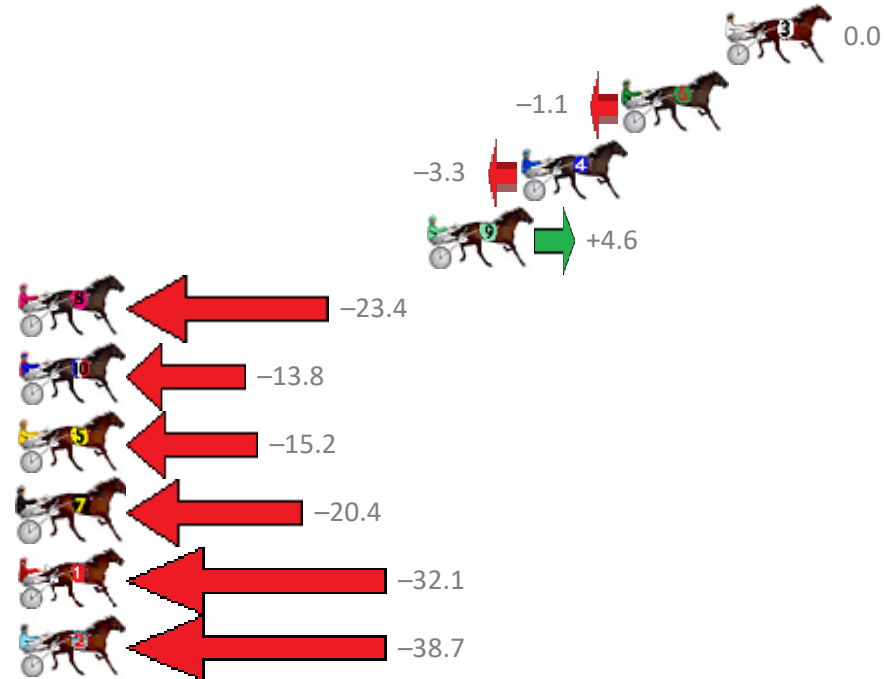

Redcliffe Race 6 Distance 1780m

Wednesday, 6 June 2018

Gross Time: 2:11.90 MileRate: 1:59.30 LeadTime: 12.00s First Qtr: 29.50s Second Qtr: 30.80s Third Qtr: 28.60s Fourth Qtr: 31.00s

NoHorse	Plc	Margin	Time	800Time (W)	400 Time (W)
3 SCOTT TOM	1	0.0m	2:11.90	59.60s (0)	31.00s (0)
6 THE FORMULA ONE	2	4.1m	2:12.22	59.68s (1)	31.05s (1)
4 COAST WARNING	3	8.1m	2:12.53	59.85s (0)	31.21s (0)
9 ARCHIECANO	4	11.8m	2:12.81	59.26s (1)	30.04s (1)
8 ITS YOU NOT ME	5	33.4m	2:14.49	61.34s (1)	32.12s (1)
10 CURRUMBINKID	6	36.0m	2:14.69	60.63s (1)	31.45s (1)
5 MISTER CHOMP	7	42.0m	2:15.15	60.73s (1)	31.81s (2)
7 MANOFLISA	8	42.0m	2:15.15	61.12s (0)	31.81s (0)
1 OURKYMBEAU	9	47.7m	2:15.60	61.99s (0)	32.64s (0)
2 OVERCOMMITTED	10	48.3m	2:15.64	62.48s (0)	33.10s (0)

Finish Position and metres gained from 800m

Trots Sectionals
Powered by
www.pjdata.com.au
Home of PJ Trots Analyser

The Racing Queensland Board (trading as Racing Queensland) and provider are not responsible for the completeness or accuracy of any of the information contained herein, and makes no representations about its suitability for any purpose.