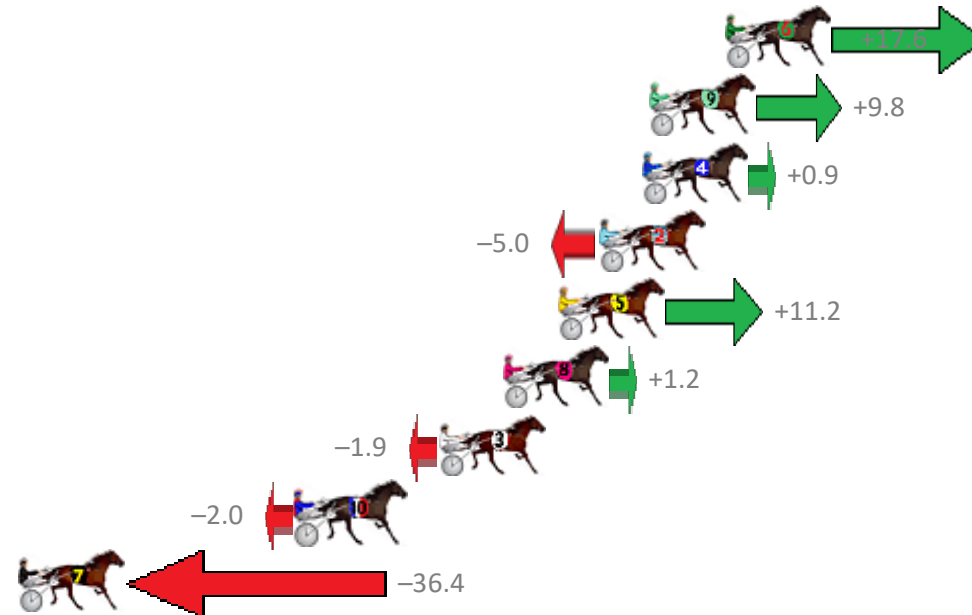

Redcliffe Race 2 Distance 1780m

Wednesday, 6 June 2018

Gross Time: 2:11.70 MileRate: 1:59.10 LeadTime: 11.80s First Qtr: 30.10s Second Qtr: 30.90s Third Qtr: 29.60s Fourth Qtr: 29.30s

NoHorse	Plc	Margin	Time	800Time (W)	400 Time (W)
6 JANUARY	1	0.0m	2:11.70	57.60s (1)	28.51s (1)
9 KATNISS	2	3.0m	2:11.92	58.18s (2)	29.09s (2)
4 GLENFERRIE BABY	3	3.3m	2:11.94	58.83s (1)	29.45s (1)
2 ANNAS BEST	4	5.0m	2:12.07	59.27s (0)	29.67s (0)
5 BONNIE JUJON	5	6.6m	2:12.18	58.08s (2)	28.96s (2)
8 LITTLE CHANGE	6	8.8m	2:12.34	58.81s (0)	29.17s (0)
3 SWAFFHAM WATER	7	11.3m	2:12.53	59.04s (1)	29.67s (1)
10 TOTAL DELIRIUM	8	17.0m	2:12.95	59.05s (0)	29.45s (0)
7 SAND SAFARI	9	41.6m	2:14.75	61.58s (0)	31.89s (0)

Finish Position and metres gained from 800m

Trots Sectionals
Powered by
www.pjdata.com.au
Home of PJ Trots Analyser

The Racing Queensland Board (trading as Racing Queensland) and provider are not responsible for the completeness or accuracy of any of the information contained herein, and makes no representations about its suitability for any purpose.