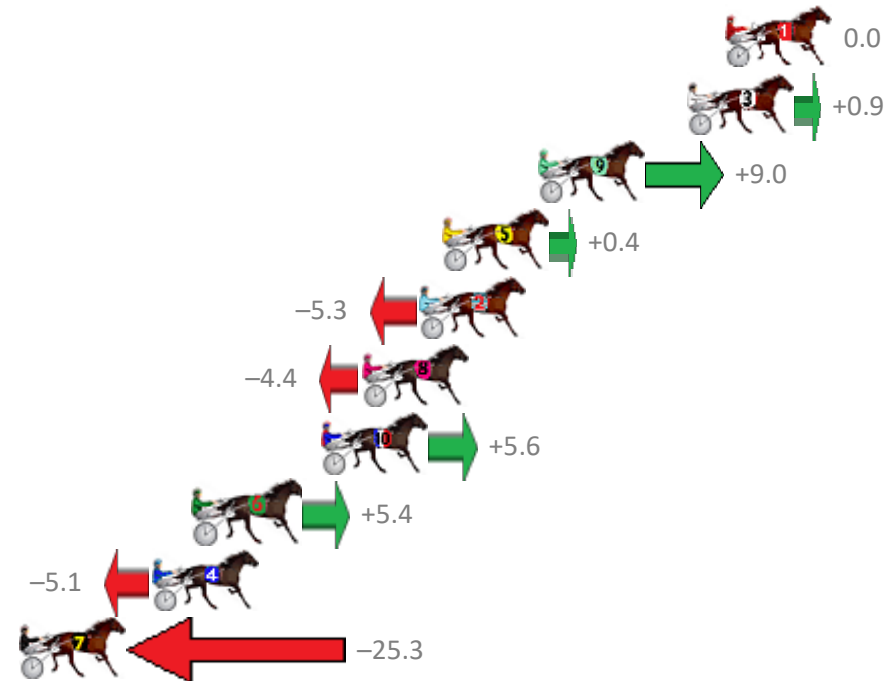

Redcliffe Race 4 Distance 1780m

Wednesday, 6 June 2018

Gross Time: 2:13.90 MileRate: 2:01.00 LeadTime: 11.70s First Qtr: 31.10s Second Qtr: 32.10s Third Qtr: 29.90s Fourth Qtr: 29.10s

NoHorse	Plc	Margin	Time	800Time (W)	400 Time (W)
1 ALLNIGHT MLADY	1	0.0m	2:13.90	59.00s (0)	29.10s (0)
3 LIVE IT LOUD	2	1.5m	2:14.01	58.93s (1)	29.08s (1)
9 SHADOW HUNTER	3	7.4m	2:14.44	58.34s (1)	28.82s (2)
5 MAJOR TRALEE	4	11.2m	2:14.71	58.97s (1)	28.91s (1)
2 WRITEABOUTCHELSEA	5	12.1m	2:14.78	59.39s (1)	29.50s (1)
8 LATIN BEATS	6	14.4m	2:14.95	59.32s (0)	29.22s (0)
10 CONCENTRATION	7	16.0m	2:15.06	58.59s (1)	29.09s (2)
6 DREAMTIME SARA	8	21.0m	2:15.43	58.60s (1)	28.95s (1)
4 JAYCEE STYLE	9	22.7m	2:15.55	59.38s (0)	29.37s (0)
7 SANTASTIC PRINCESS	10	30.9m	2:16.15	60.87s (0)	30.87s (0)

Finish Position and metres gained from 800m

Trots Sectionals
Powered by
www.pjdata.com.au
Home of PJ Trots Analyser

The Racing Queensland Board (trading as Racing Queensland) and provider are not responsible for the completeness or accuracy of any of the information contained herein, and makes no representations about its suitability for any purpose.