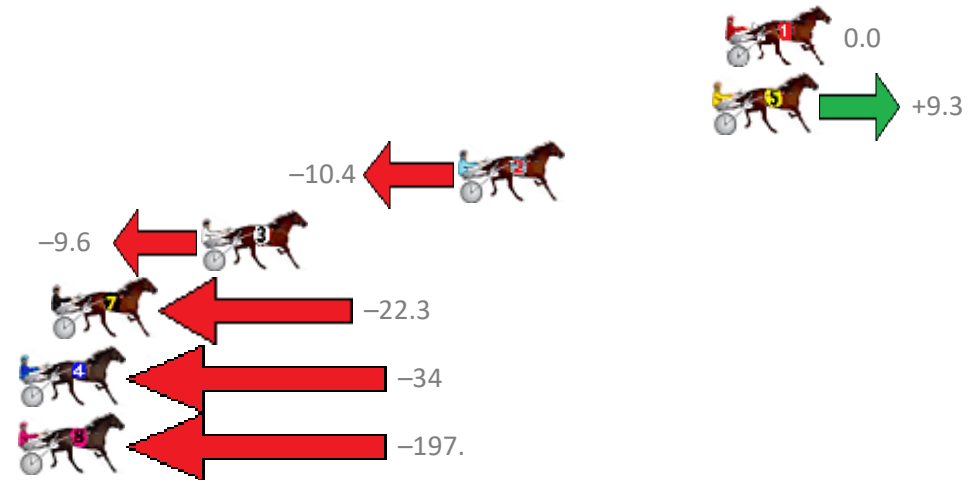

Redcliffe Race 9 Distance 1780m

Wednesday, 6 June 2018

Gross Time: 2:14.60 MileRate: 2:01.70 LeadTime: 11.70s First Qtr: 30.50s Second Qtr: 31.60s Third Qtr: 29.50s Fourth Qtr: 31.30s

NoHorse	Plc	Margin	Time	800Time (W)	400 Time (W)
1 MATRON JUJON	1	0.0m	2:14.60	60.80s (0)	31.30s (0)
5 SHEZA GALVINATOR	2	0.5m	2:14.64	60.09s (0)	30.76s (1)
2 ADRIFT	3	10.6m	2:15.43	61.59s (1)	32.13s (1)
3 IFYOUBELIEVE	4	20.8m	2:16.23	61.53s (1)	31.94s (0)
7 MYBELLA ROSE	5	26.7m	2:16.69	62.49s (0)	32.90s (0)
4 BETTERTHAN TORQUE	6	49.8m	2:18.50	63.37s (1)	32.47s (0)
8 WESTERN FALCON	7	204.6m	2:30.61	75.83s (1)	43.01s (0)

Finish Position and metres gained from 800m

Trots Sectionals
Powered by
www.pjdata.com.au
Home of PJ Trots Analyser

The Racing Queensland Board (trading as Racing Queensland) and provider are not responsible for the completeness or accuracy of any of the information contained herein, and makes no representations about its suitability for any purpose.