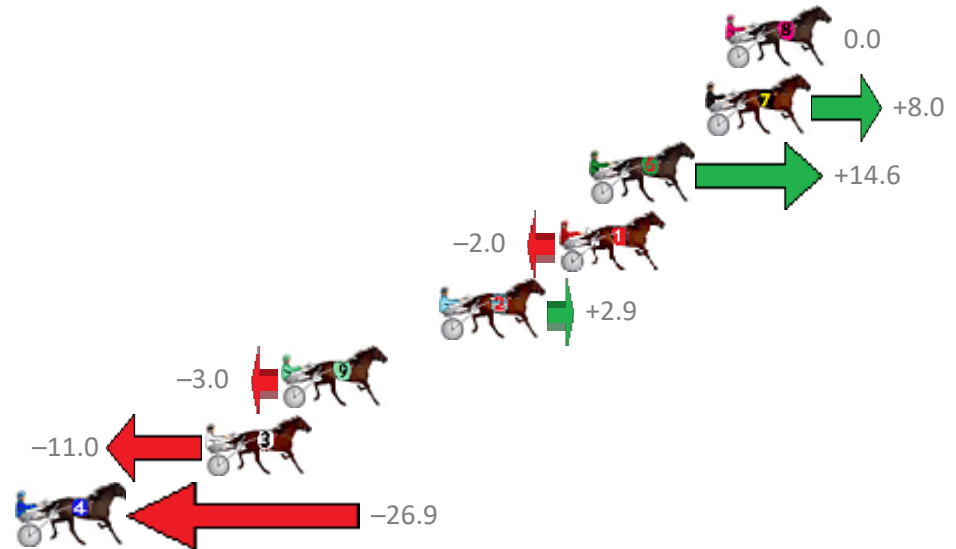

Redcliffe Race 3 Distance 1780m

Wednesday, 6 June 2018

Gross Time: 2:14.00 MileRate: 2:01.20 LeadTime: 11.40s First Qtr: 30.50s Second Qtr: 30.90s Third Qtr: 30.50s Fourth Qtr: 30.70s

NoHorse	Plc	Margin	Time	800Time (W)	400 Time (W)
8 LETHAL PROMISE	1	0.0m	2:14.00	61.20s (0)	30.70s (0)
7 FLASHING GOOD TIME	2	0.8m	2:14.06	60.59s (0)	30.09s (0)
6 BIG BEAT	3	5.4m	2:14.41	60.08s (1)	29.83s (2)
1 WHAT A FLIGHT	4	6.6m	2:14.51	61.35s (0)	30.85s (0)
2 CAGNEY	5	11.3m	2:14.87	60.98s (0)	30.54s (0)
9 TASCOTT LADY	6	17.6m	2:15.35	61.43s (1)	30.79s (1)
3 MODERN THOUGHT	7	20.6m	2:15.58	62.04s (1)	31.38s (2)
4 TELL THE FUTURE	8	31.5m	2:16.42	63.26s (1)	32.23s (1)

Finish Position and metres gained from 800m

Trots Sectionals
Powered by
www.pjdata.com.au
Home of PJ Trots Analyser

The Racing Queensland Board (trading as Racing Queensland) and provider are not responsible for the completeness or accuracy of any of the information contained herein, and makes no representations about its suitability for any purpose.