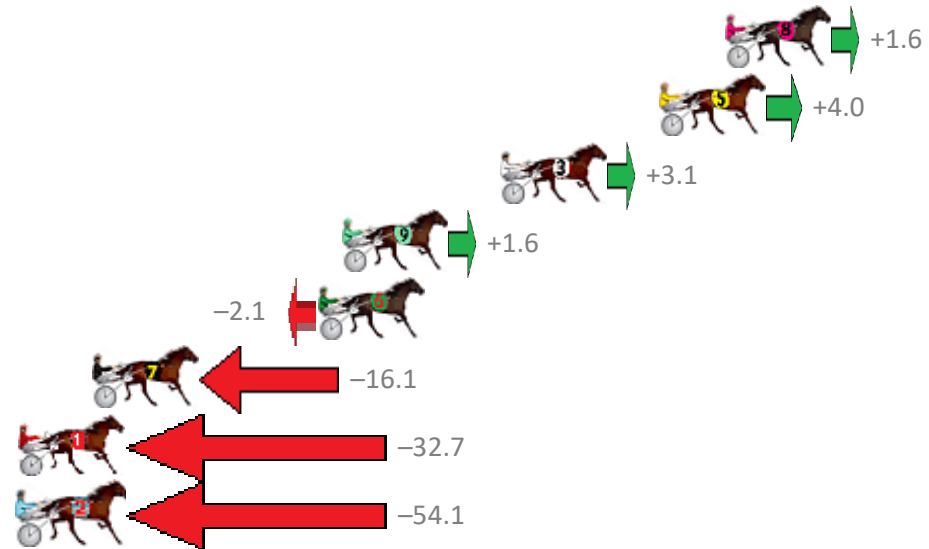

Redcliffe Race 5 Distance 2040m

Wednesday, 6 June 2018

Gross Time: 2:32.90 MileRate: 2:00.60 LeadTime: 32.00s First Qtr: 31.20s Second Qtr: 31.10s Third Qtr: 29.20s Fourth Qtr: 29.40s

NoHorse	Plc	Margin	Time	800Time (W)	400 Time (W)
8 DARBY BRIGHTS	1	0.0m	2:32.90	58.48s (1)	29.30s (1)
5 TELLELLA	2	2.6m	2:33.09	58.31s (1)	29.11s (1)
3 HERES MY NUMBER	3	8.9m	2:33.55	58.37s (1)	29.14s (1)
9 CHUMP CHOP	4	15.2m	2:34.02	58.48s (1)	29.21s (1)
6 ITS ALLABOUT ALICE	5	16.1m	2:34.08	58.75s (0)	29.39s (0)
7 FEELINGFORAMIRACLE	6	25.1m	2:34.74	59.78s (0)	30.45s (0)
1 FLIPPA PENNY	7	37.1m	2:35.63	61.00s (0)	31.72s (0)
2 MOONLIGHT BUTCHER	8	54.1m	2:36.88	62.56s (0)	33.38s (0)

Finish Position and metres gained from 800m

Trots Sectionals
Powered by
www.pjdata.com.au
Home of PJ Trots Analyser

The Racing Queensland Board (trading as Racing Queensland) and provider are not responsible for the completeness or accuracy of any of the information contained herein, and makes no representations about its suitability for any purpose.