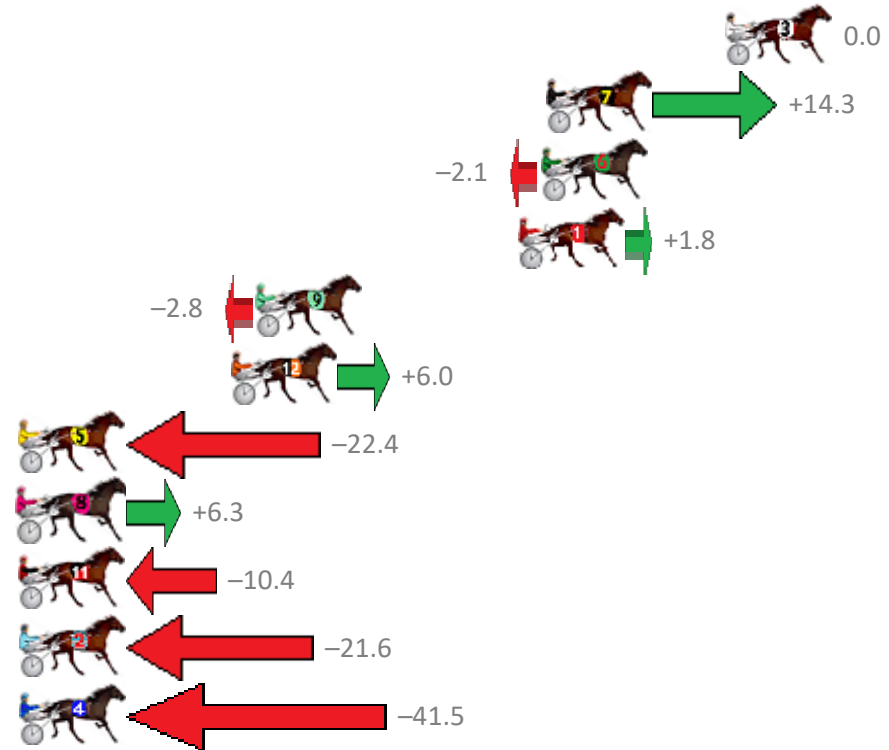

Redcliffe Race 8 Distance 1780m

Wednesday, 6 June 2018

Gross Time: 2:18.50 MileRate: 2:05.30 LeadTime: 15.00s First Qtr: 30.70s Second Qtr: 31.60s Third Qtr: 30.30s Fourth Qtr: 30.90s

NoHorse	Plc	Margin	Time	800Time (W)	400 Time (W)
3 NO TRANSACTIONS	1	0.0m	2:18.50	61.20s (0)	30.90s (0)
7 OLE SUN	2	7.1m	2:19.05	60.11s (0)	30.49s (0)
6 HIGH CLOUD LASS	3	7.3m	2:19.06	61.36s (0)	30.97s (0)
1 DOWN UNDER RORS	4	8.2m	2:19.13	61.06s (0)	31.32s (1)
9 DAY TOURER	5	18.6m	2:19.94	61.41s (0)	31.36s (1)
12 STEVES STAR	6	19.6m	2:20.01	60.74s (1)	30.82s (1)
5 MAPLE CROWN	7	48.8m	2:22.27	62.91s (0)	32.89s (0)
8 SODESKA	8	51.1m	2:22.45	60.72s (0)	31.96s (0)
11 MOSQUITO SPUR	9	62.6m	2:23.34	62.00s (0)	32.21s (1)
2 ILLAWONG BLISS	10	68.4m	2:23.78	62.85s (0)	32.78s (0)
4 FIERY RUM	11	104.3m	2:26.56	64.37s (0)	33.94s (0)

Finish Position and metres gained from 800m

Trots Sectionals
Powered by
www.pjdata.com.au
Home of PJ Trots Analyser

The Racing Queensland Board (trading as Racing Queensland) and provider are not responsible for the completeness or accuracy of any of the information contained herein, and makes no representations about its suitability for any purpose.