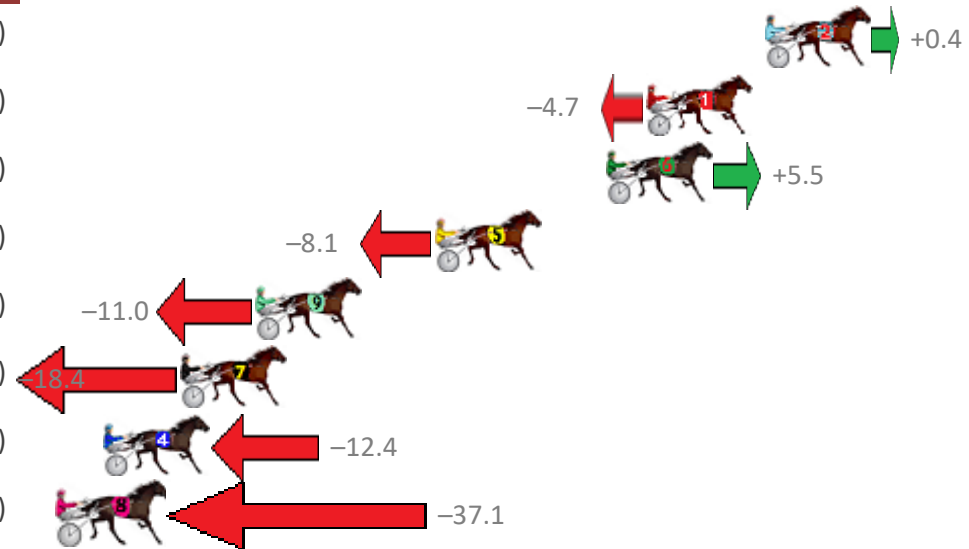

Redcliffe Race 7 Distance 1780m

Wednesday, 6 June 2018

Gross Time: 2:14.40 MileRate: 2:01.50 LeadTime: 12.30s First Qtr: 30.20s Second Qtr: 32.10s Third Qtr: 30.40s Fourth Qtr: 29.40s

NoHorse	Plc	Margin	Time	800Time (W)	400 Time (W)
2 TAP IT IN	1	0.0m	2:14.40	59.77s (1)	29.37s (1)
1 BEEF CITY BLAZE	2	4.7m	2:14.75	60.15s (0)	29.75s (0)
6 GRIZZLY MONTANA	3	6.3m	2:14.86	59.39s (2)	29.70s (2)
5 TAFFY BOY	4	13.1m	2:15.36	60.41s (1)	29.91s (1)
9 MOLLIGUANNA	5	20.2m	2:15.88	60.62s (0)	30.14s (0)
7 ALLYS FELLA	6	23.2m	2:16.11	61.18s (0)	30.74s (0)
4 GONE BUST	7	26.2m	2:16.33	60.73s (0)	30.19s (0)
8 RIVERLEIGH RAVEN	8	47.1m	2:17.86	62.57s (1)	32.01s (1)

Finish Position and metres gained from 800m

Trots Sectionals
Powered by
www.pjdata.com.au
Home of PJ Trots Analyser

The Racing Queensland Board (trading as Racing Queensland) and provider are not responsible for the completeness or accuracy of any of the information contained herein, and makes no representations about its suitability for any purpose.