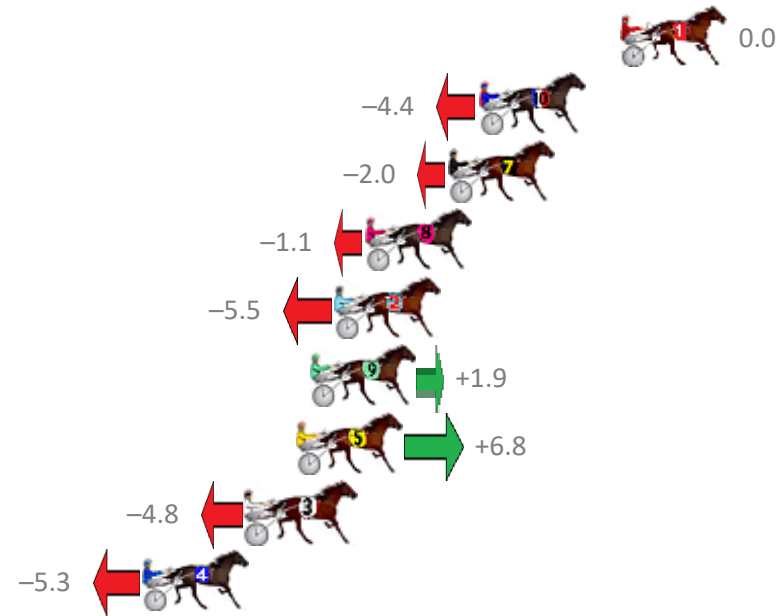

Redcliffe Race 1 Distance 2040m

Wednesday, 6 June 2018

Gross Time: 2:34.20 MileRate: 2:01.70 LeadTime: 31.90s First Qtr: 32.20s Second Qtr: 31.60s Third Qtr: 30.20s Fourth Qtr: 28.30s

NoHorse	Plc	Margin	Time	800Time (W)	400 Time (W)
1 TRENTLEIGH	1	0.0m	2:34.20	58.50s (0)	28.30s (0)
10 THE FRAME	2	5.6m	2:34.60	58.82s (1)	28.65s (1)
7 SONNY ORLANDO	3	6.8m	2:34.68	58.65s (0)	28.41s (0)
8 FALCON VISTA	4	10.1m	2:34.91	58.58s (0)	28.25s (0)
2 NICKY MATTGREGOR	5	11.3m	2:35.00	58.90s (1)	28.72s (1)
9 ITS ALL GO	6	12.3m	2:35.07	58.36s (1)	28.84s (2)
5 DOWNAN OUT	7	12.8m	2:35.11	58.00s (1)	28.58s (3)
3 PUNTERS DELIGHT	8	14.8m	2:35.25	58.85s (1)	28.64s (1)
4 ONE TO TANGO	9	18.9m	2:35.54	58.89s (0)	28.52s (1)

Finish Position and metres gained from 800m

Trots Sectionals
Powered by
www.pjdata.com.au
Home of PJ Trots Analyser

The Racing Queensland Board (trading as Racing Queensland) and provider are not responsible for the completeness or accuracy of any of the information contained herein, and makes no representations about its suitability for any purpose.