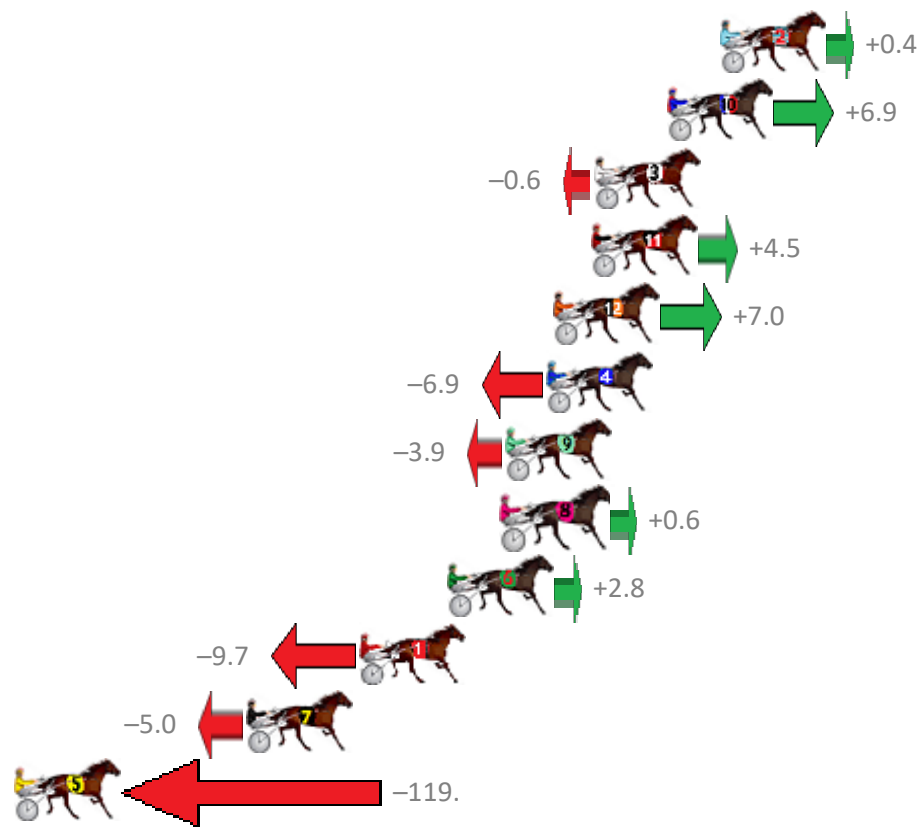

Albion Park Race 1 Distance 2138m

Saturday, 9 June 2018

Gross Time: 2:35.50 MileRate: 1:57.10 LeadTime: 37.20s First Qtr: 30.80s Second Qtr: 30.30s Third Qtr: 28.20s Fourth Qtr: 29.00s

NoHorse	Plc	Margin	Time	800Time (W)	400 Time (W)
2 LIVING AGAIN	1	0.0m	2:35.50	57.17s (0)	29.00s (0)
10 ROCK WITH SAM	2	2.1m	2:35.65	56.71s (1)	28.31s (1)
3 OUR WALL STREET WOL	3	5.0m	2:35.86	57.24s (1)	28.90s (1)
11 BIG BRUCE	4	5.1m	2:35.87	56.88s (2)	28.76s (2)
12 WHISKEY BLAZE	5	6.6m	2:35.98	56.70s (0)	28.41s (0)
4 SOHO SHANGHAI	6	6.9m	2:36.00	57.69s (1)	29.36s (1)
9 THREE OF THE BEST	7	8.5m	2:36.12	57.48s (2)	29.36s (2)
8 HEZ RAZOR SHARP	8	8.6m	2:36.12	57.16s (0)	28.85s (0)
6 PARISIAN ROCKSTAR	9	10.8m	2:36.28	57.00s (1)	28.59s (1)
1 MY ULTIMATE FELLA	10	14.3m	2:36.54	57.89s (0)	29.60s (0)
7 BUCKHORN EXCHANGE	11	18.8m	2:36.86	57.56s (2)	28.88s (2)
5 BEAU CISHLOM	12	143.9m	2:45.93	65.76s (0)	36.46s (0)

Finish Position and metres gained from 800m

Trots Sectionals
Powered by
www.pjdata.com.au
Home of PJ Trots Analyser

The Racing Queensland Board (trading as Racing Queensland) and provider are not responsible for the completeness or accuracy of any of the information contained herein, and makes no representations about its suitability for any purpose.