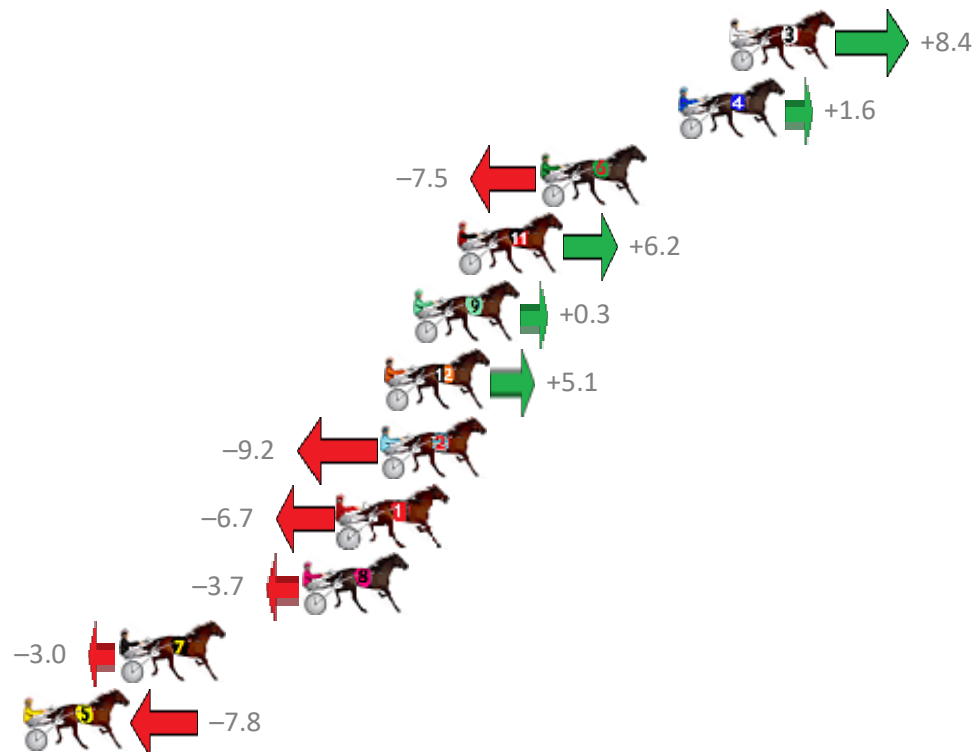

Albion Park Race 5 Distance 1660m

Saturday, 9 June 2018

Gross Time: 2:00.40 MileRate: 1:56.70 LeadTime: 3.50s First Qtr: 27.70s Second Qtr: 32.00s Third Qtr: 28.90s Fourth Qtr: 28.30s

NoHorse	Plc	Margin	Time	800Time (W)	400 Time (W)
3 MISTER BLACKJACK	1	0.0m	2:00.40	56.60s (1)	27.71s (1)
4 CELTIC CRUZA	2	2.0m	2:00.54	57.09s (1)	28.26s (1)
6 PALE BEAR BOO	3	7.5m	2:00.93	57.74s (0)	28.83s (0)
11 RUATO BAY	4	10.8m	2:01.16	56.76s (1)	27.82s (1)
9 PACIFIC COIN	5	12.5m	2:01.28	57.18s (1)	28.25s (1)
12 MONIVAE	6	13.7m	2:01.37	56.84s (0)	27.73s (0)
2 MISTER FANTANGLES	7	13.8m	2:01.38	57.86s (0)	28.88s (0)
1 READILY	8	15.5m	2:01.50	57.68s (0)	28.62s (0)
8 ELLIOTT BROMAC	9	16.9m	2:01.60	57.46s (0)	28.32s (0)
7 WEEDONS EXPRESS	10	24.2m	2:02.11	57.41s (1)	28.47s (2)
5 STEVEEJAY	11	30.6m	2:02.56	57.76s (2)	29.23s (2)

Finish Position and metres gained from 800m

Trots Sectionals
Powered by
www.pjdata.com.au
Home of PJ Trots Analyser

The Racing Queensland Board (trading as Racing Queensland) and provider are not responsible for the completeness or accuracy of any of the information contained herein, and makes no representations about its suitability for any purpose.