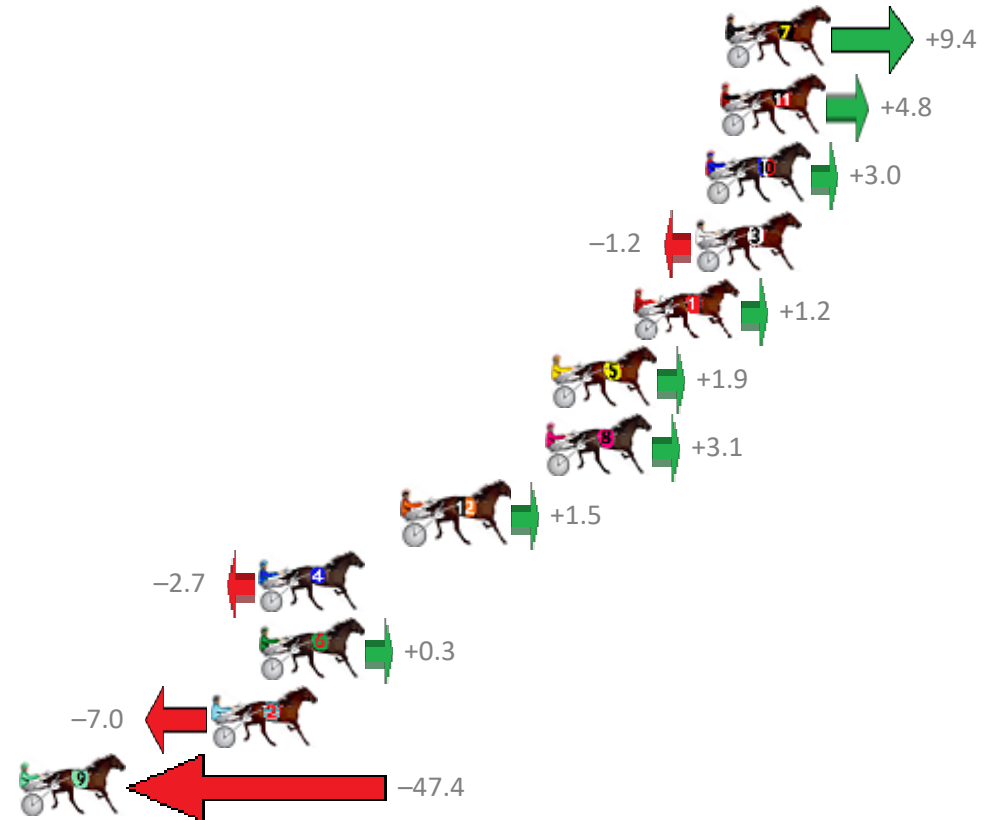

Albion Park Race 3 Distance 1660m

Saturday, 9 June 2018

Gross Time: 1:57.40 MileRate: 1:53.80 LeadTime: 3.60s First Qtr: 27.10s Second Qtr: 30.60s Third Qtr: 28.00s Fourth Qtr: 28.10s

NoHorse	Plc	Margin	Time	800Time (W)	400 Time (W)
7 INVINCIBLE LOXTON	1	0.0m	1:57.40	55.44s (2)	27.50s (2)
11 HOLY CAMP CLIVE	2	0.2m	1:57.41	55.76s (2)	27.83s (2)
10 ANNIKA MAGIC	3	0.8m	1:57.46	55.89s (1)	27.96s (1)
3 LEXUS ON THE BEACH	4	1.2m	1:57.48	56.18s (0)	28.18s (0)
1 FIRE AND ICE	5	3.6m	1:57.65	56.02s (0)	28.04s (0)
5 ITS JUST KENNY	6	6.9m	1:57.88	55.97s (1)	28.01s (1)
8 MACHIN OUT	7	7.1m	1:57.90	55.88s (0)	27.97s (0)
12 REDS JET STAR	8	12.7m	1:58.29	55.99s (2)	27.99s (2)
4 GERONIMO BEAU	9	18.5m	1:58.70	56.29s (0)	28.40s (0)
6 SAMS A CHAMP	10	18.5m	1:58.70	56.08s (1)	28.02s (0)
2 KARLOO MAC	11	20.4m	1:58.83	56.59s (1)	28.42s (1)
9 ADMIRAL BRONSKI	12	142.4m	2:07.40	59.42s (0)	29.67s (0)

Finish Position and metres gained from 800m

Trots Sectionals
Powered by
www.pjdata.com.au
Home of PJ Trots Analyser

The Racing Queensland Board (trading as Racing Queensland) and provider are not responsible for the completeness or accuracy of any of the information contained herein, and makes no representations about its suitability for any purpose.