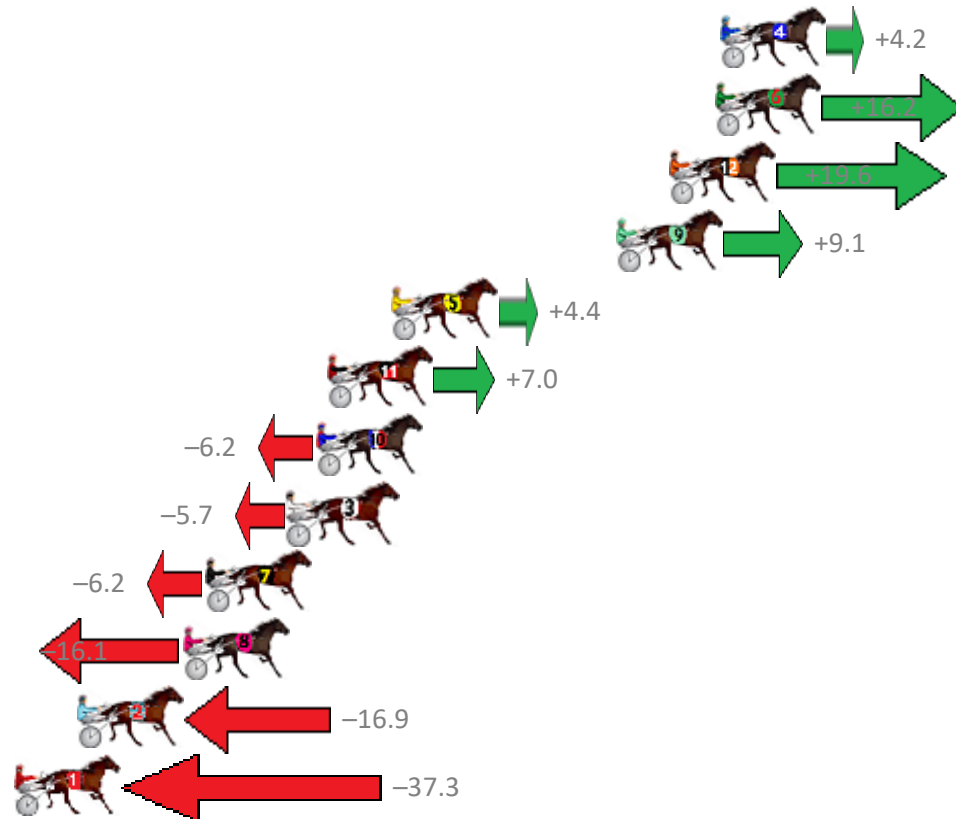

Albion Park Race 8 Distance 1660m

Saturday, 9 June 2018

Gross Time: 2:00.30 MileRate: 1:56.60 LeadTime: 3.50s First Qtr: 27.80s Second Qtr: 29.90s Third Qtr: 29.40s Fourth Qtr: 29.70s

NoHorse	Plc	Margin	Time	800Time (W)	400 Time (W)
4 THE GUN ROCKSTAR	1	0.0m	2:00.30	58.79s (1)	29.70s (1)
6 SUBTLE ADVICE	2	0.2m	2:00.31	57.90s (2)	29.15s (3)
12 SUBTLE DELIGHT	3	2.0m	2:00.45	57.65s (2)	28.88s (2)
9 COMIGAL	4	4.1m	2:00.60	58.43s (1)	29.10s (1)
5 KEARNEY LANE	5	13.0m	2:01.27	58.77s (1)	29.39s (1)
11 PROJECTILE	6	15.6m	2:01.46	58.58s (1)	29.49s (2)
10 RARING TO GO	7	16.0m	2:01.49	59.56s (0)	29.79s (0)
3 HE GETS IT	8	17.1m	2:01.57	59.52s (2)	30.70s (2)
7 SLIPASLYGRIN	9	20.4m	2:01.81	59.56s (0)	29.79s (0)
8 MY AJAYE	10	21.3m	2:01.88	60.29s (0)	30.49s (0)
2 CERTAINLYWILLBE	11	25.5m	2:02.19	60.35s (1)	31.03s (1)
1 DOMESTIC ART	12	37.3m	2:03.07	61.86s (0)	32.04s (0)

Finish Position and metres gained from 800m

Trots Sectionals
Powered by
www.pjdata.com.au
Home of PJ Trots Analyser

The Racing Queensland Board (trading as Racing Queensland) and provider are not responsible for the completeness or accuracy of any of the information contained herein, and makes no representations about its suitability for any purpose.