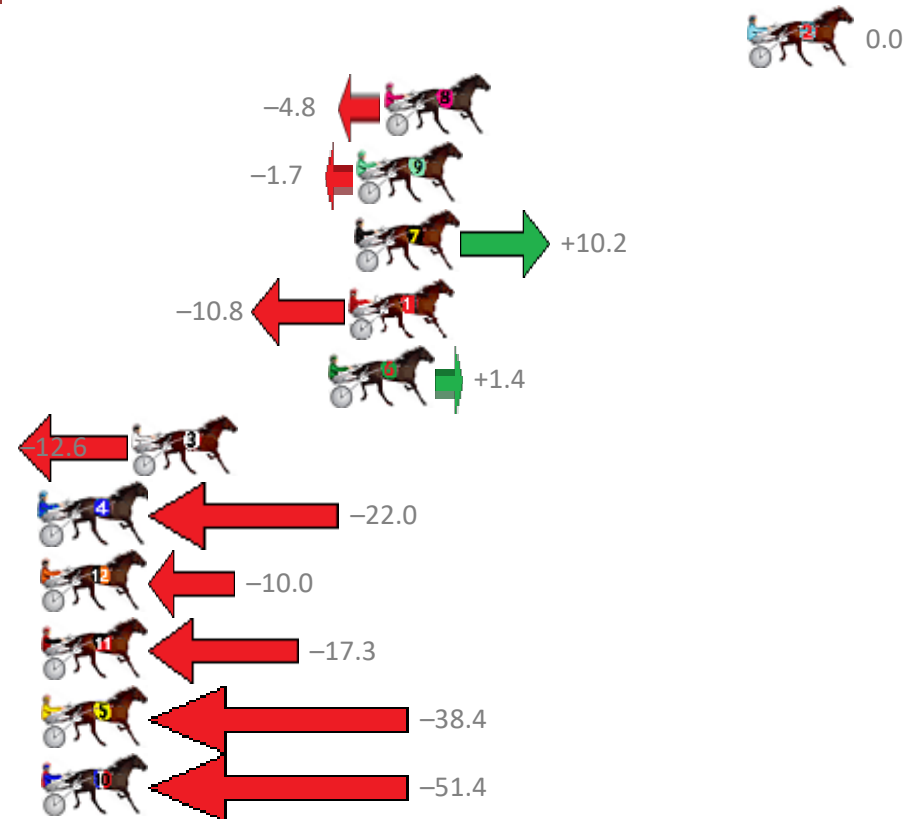

Albion Park Race 7 Distance 2138m

Saturday, 9 June 2018

Gross Time: 2:35.70 MileRate: 1:57.20 LeadTime: 37.10s First Qtr: 29.80s Second Qtr: 30.00s Third Qtr: 29.10s Fourth Qtr: 29.70s

NoHorse	Plc	Margin	Time	800Time (W)	400 Time (W)
2 OYSTER STRIDE	1	0.0m	2:35.70	58.80s (0)	29.70s (0)
8 RIVERLEIGH JEFF	2	14.4m	2:36.77	59.15s (0)	29.95s (0)
9 TOP FLIGHT CRUIZE	3	15.5m	2:36.85	58.92s (0)	29.69s (0)
7 HARD TO HEAR	4	15.6m	2:36.86	58.05s (2)	29.40s (2)
1 DOOLITTLE DANDY	5	15.8m	2:36.87	59.59s (0)	30.46s (0)
6 MR MEDDLE	6	16.6m	2:36.93	58.70s (0)	29.45s (0)
3 CONDAFEW	7	24.4m	2:37.51	59.73s (1)	30.38s (1)
4 GUTS	8	29.6m	2:37.90	60.42s (1)	31.08s (1)
12 RED LUCK	9	31.6m	2:38.05	59.54s (2)	30.92s (2)
11 ROCKNROLL MUSIC	10	36.7m	2:38.42	60.07s (1)	30.97s (1)
5 FRENCH GLOBE	11	40.4m	2:38.70	61.62s (1)	32.28s (1)
10 GLOVEMAN GILLY	12	67.0m	2:40.67	62.58s (2)	33.87s (2)

Finish Position and metres gained from 800m

Trots Sectionals
Powered by
www.pjdata.com.au
Home of PJ Trots Analyser

The Racing Queensland Board (trading as Racing Queensland) and provider are not responsible for the completeness or accuracy of any of the information contained herein, and makes no representations about its suitability for any purpose.