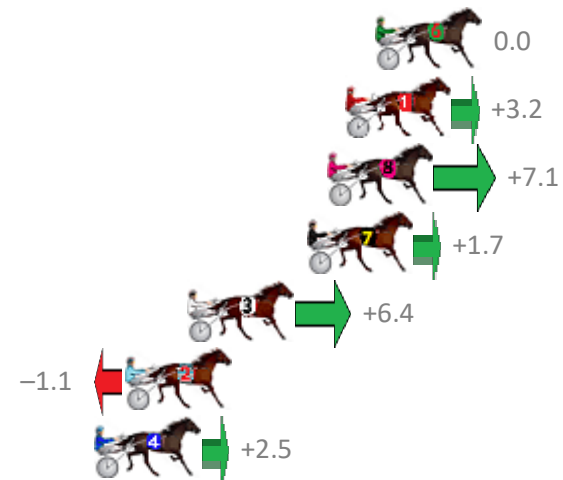

Albion Park Race 6 Distance 1660m

Saturday, 9 June 2018

Gross Time: 1:59.00 MileRate: 1:55.40 LeadTime: 3.50s First Qtr: 29.00s Second Qtr: 31.00s Third Qtr: 28.00s Fourth Qtr: 27.50s

NoHorse	Plc	Margin	Time	800Time (W)	400 Time (W)
6 SOMEPARTYSOMEWHE	1	0.0m	1:59.00	55.50s (0)	27.50s (0)
1 JESTER OH JESTER	2	1.2m	1:59.08	55.28s (0)	27.27s (0)
8 HASHTAG	3	1.9m	1:59.13	55.01s (0)	27.01s (0)
7 BODHI TREE	4	2.7m	1:59.19	55.38s (1)	27.45s (1)
3 CHAPTER ONE	5	7.4m	1:59.51	55.06s (0)	27.03s (0)
2 ZAC MAC	6	9.9m	1:59.68	55.58s (1)	27.55s (1)
4 WRITTEN IN RED	7	11.1m	1:59.76	55.33s (1)	27.25s (1)

Finish Position and metres gained from 800m

Trots Sectionals
Powered by
www.pjdata.com.au
Home of PJ Trots Analyser

The Racing Queensland Board (trading as Racing Queensland) and provider are not responsible for the completeness or accuracy of any of the information contained herein, and makes no representations about its suitability for any purpose.