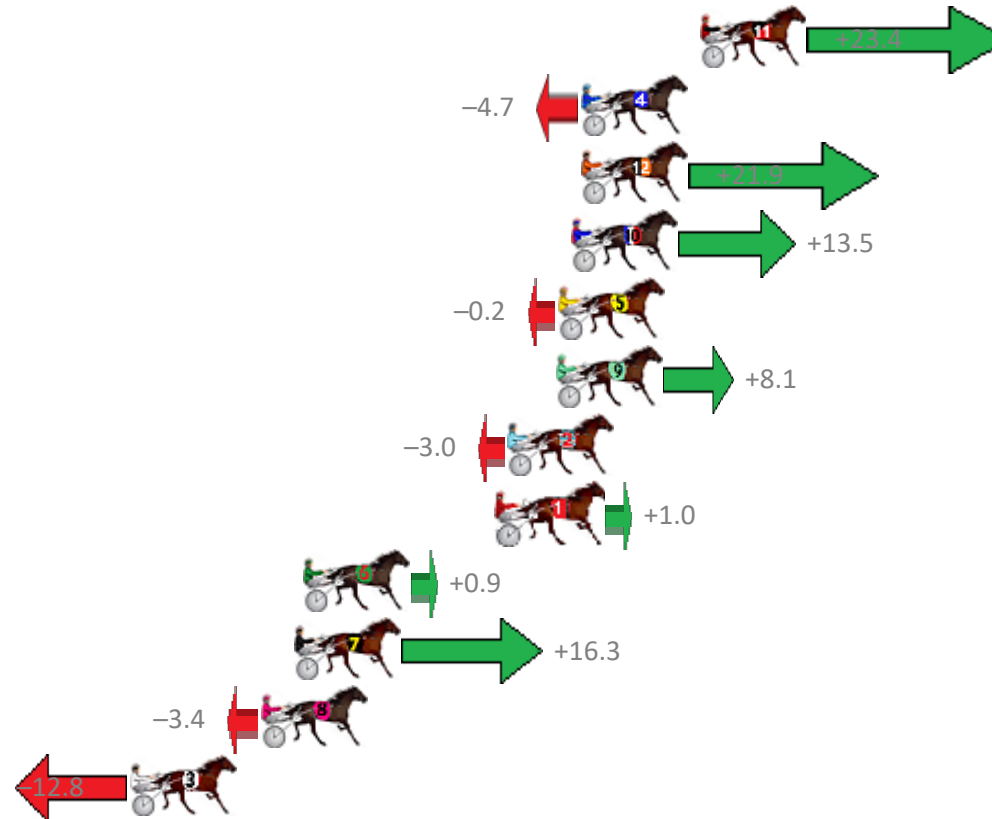

Albion Park Race 9 Distance 1660m

Saturday, 9 June 2018

Gross Time: 1:59.40 MileRate: 1:55.80 LeadTime: 3.50s First Qtr: 27.50s Second Qtr: 30.30s Third Qtr: 29.00s Fourth Qtr: 29.10s

NoHorse	Plc	Margin	Time	800Time (W)	400 Time (W)
11 ROCKING	1	0.0m	1:59.40	56.40s (2)	28.42s (2)
4 SLIPPERY JADE	2	4.7m	1:59.74	58.44s (0)	29.43s (0)
12 ARTIKULATE MISS	2	4.7m	1:59.74	56.51s (1)	28.42s (2)
10 BURNING AMBITION	4	5.1m	1:59.77	57.12s (2)	29.14s (2)
5 NERIO	5	5.6m	1:59.81	58.11s (1)	29.49s (1)
9 NOVENA ROSE	6	5.7m	1:59.81	57.51s (2)	29.51s (2)
2 LIVE IT LOUD	7	7.6m	1:59.95	58.32s (0)	29.29s (0)
1 MISS CATALINA	8	8.0m	1:59.98	58.03s (0)	29.00s (0)
6 CALL ME YOURS	9	15.7m	2:00.54	58.03s (1)	29.22s (1)
7 INVITE ONLY	10	16.1m	2:00.57	56.92s (1)	29.05s (3)
8 MONKSEATON	11	17.4m	2:00.67	58.35s (0)	29.27s (0)
3 HEY PORSHA	12	22.6m	2:01.04	59.03s (1)	30.07s (1)

Finish Position and metres gained from 800m

Trots Sectionals
Powered by
www.pjdata.com.au
Home of PJ Trots Analyser

The Racing Queensland Board (trading as Racing Queensland) and provider are not responsible for the completeness or accuracy of any of the information contained herein, and makes no representations about its suitability for any purpose.