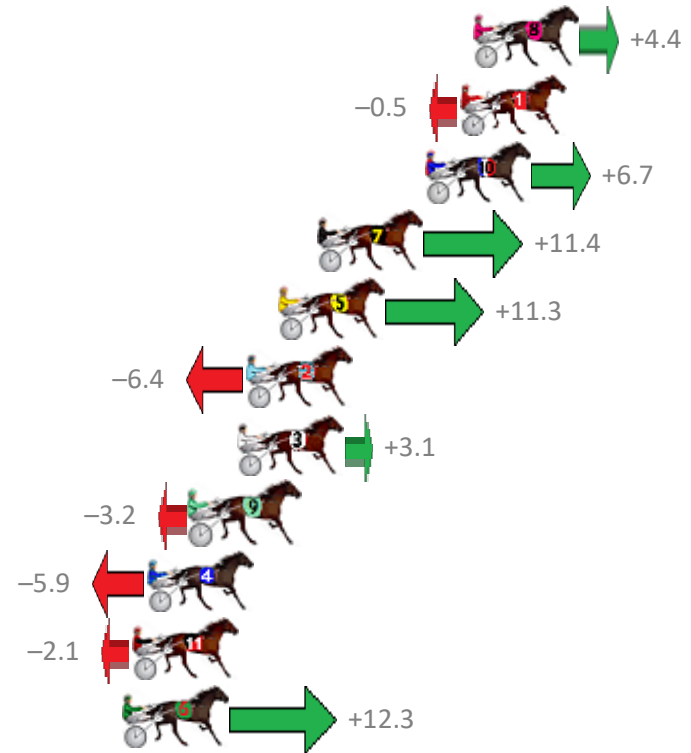

Albion Park Race 4 Distance 1660m

Saturday, 9 June 2018

Gross Time: 1:58.10 MileRate: 1:54.50 LeadTime: 3.50s First Qtr: 28.10s Second Qtr: 30.40s Third Qtr: 28.00s Fourth Qtr: 28.10s

NoHorse	Plc	Margin	Time	800Time (W)	400 Time (W)
8 TOP TRIO	1	0.0m	1:58.10	55.79s (0)	27.80s (0)
1 MAKO BANNER	2	0.5m	1:58.14	56.14s (0)	28.14s (0)
10 IAMBOOGIE	3	1.9m	1:58.23	55.63s (0)	27.64s (0)
7 ANYCHANCE	4	6.2m	1:58.54	55.30s (2)	27.59s (2)
5 FEEL THE FAITH	5	7.7m	1:58.64	55.31s (0)	27.71s (0)
2 POLISHED ROCKS	6	9.0m	1:58.73	56.55s (1)	28.62s (1)
3 WITHALOTOFLUCK	7	9.3m	1:58.75	55.88s (2)	28.14s (2)
9 BETTOR BE LUCKY	8	11.2m	1:58.89	56.32s (2)	28.59s (2)
4 EXCEPTIONAL MACH	9	12.9m	1:59.01	56.51s (1)	28.60s (1)
11 WITH AUTHORITY	10	13.5m	1:59.05	56.25s (1)	28.29s (1)
6 IMA GRUMPY POSSUM	11	13.9m	1:59.08	55.24s (1)	27.84s (1)

Finish Position and metres gained from 800m

Trots Sectionals
Powered by
www.pjdata.com.au
Home of PJ Trots Analyser

The Racing Queensland Board (trading as Racing Queensland) and provider are not responsible for the completeness or accuracy of any of the information contained herein, and makes no representations about its suitability for any purpose.