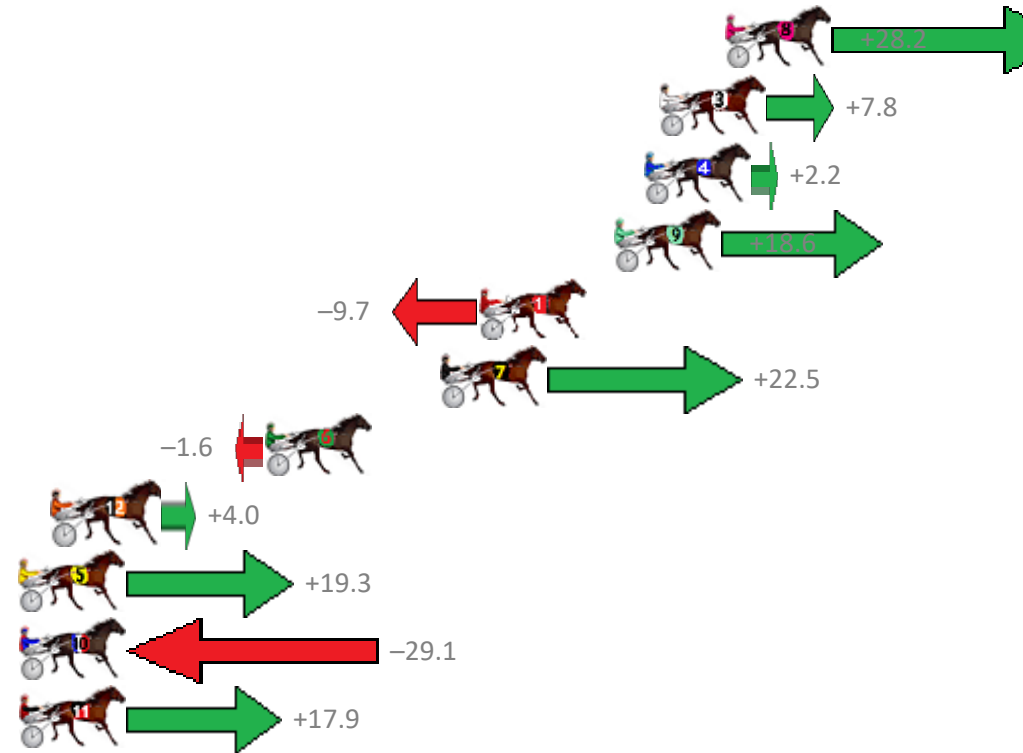

Albion Park Race 10 Distance 2647m

Saturday, 9 June 2018

Gross Time: 3:25.70 MileRate: 2:03.20 LeadTime: 82.30s First Qtr: 30.80s Second Qtr: 31.00s Third Qtr: 30.80s Fourth Qtr: 30.80s

NoHorse	Plc	Margin	Time	800Time (W)	400 Time (W)
8 SCORCHED	1	0.0m	3:25.70	59.43s (1)	29.06s (1)
3 OLE SUN	2	2.6m	3:25.90	61.00s (0)	30.21s (0)
4 JUSTABILIKEMUM	3	3.2m	3:25.95	61.43s (0)	30.63s (0)
9 SOUTHERN ALPS	4	4.4m	3:26.04	60.17s (1)	29.77s (1)
1 DOWN UNDER RORS	5	9.7m	3:26.45	62.35s (0)	31.55s (0)
7 JUSTABITCOCO	6	11.3m	3:26.57	59.87s (1)	29.45s (1)
6 NORTHERN MUSCLE	7	18.2m	3:27.10	61.72s (0)	31.25s (1)
12 LAVROS SEGIL	8	26.6m	3:27.75	61.29s (2)	30.40s (2)
5 ZAIRE DIVA	9	62.7m	3:30.53	60.11s (0)	31.01s (0)
10 CHEVALS RACER	10	66.7m	3:30.84	63.84s (0)	34.49s (0)
11 STEVES STAR	11	69.5m	3:31.05	60.22s (0)	31.10s (0)

Finish Position and metres gained from 800m

Trots Sectionals
Powered by
www.pjdata.com.au
Home of PJ Trots Analyser

The Racing Queensland Board (trading as Racing Queensland) and provider are not responsible for the completeness or accuracy of any of the information contained herein, and makes no representations about its suitability for any purpose.