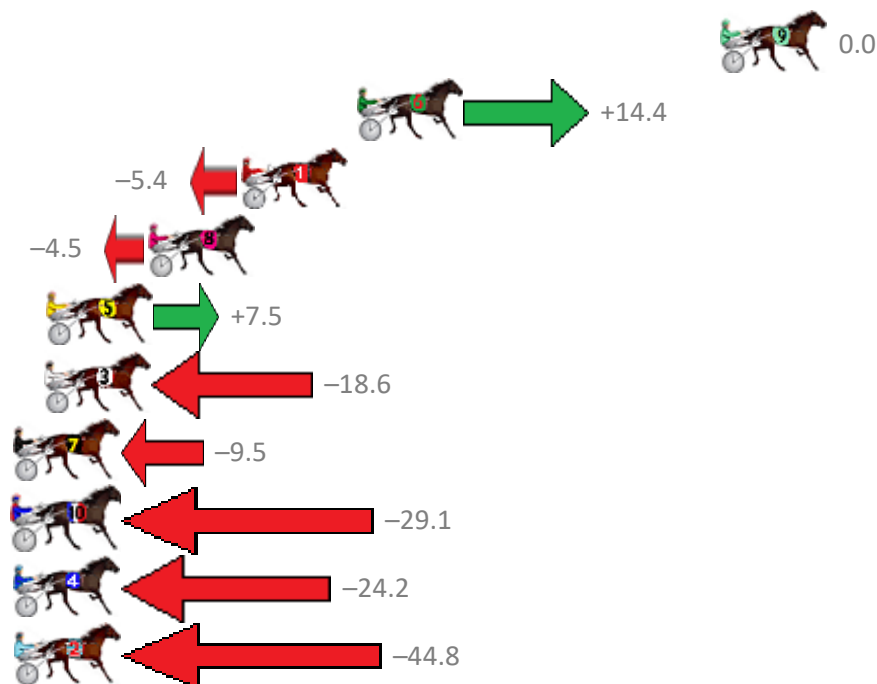

Albion Park Race 3 Distance 2138m

Saturday, 30 June 2018

Gross Time: 2:31.70 MileRate: 1:54.20 LeadTime: 36.50s First Qtr: 29.20s Second Qtr: 27.10s Third Qtr: 28.80s Fourth Qtr: 30.10s

NoHorse	Plc	Margin	Time	800Time (W)	400 Time (W)
9 HOLY CAMP CLIVE	1	0.0m	2:31.70	58.90s (0)	30.10s (0)
6 IAMBOOGIE	2	14.4m	2:32.78	57.84s (0)	29.24s (0)
1 SWEET AS	3	19.0m	2:33.13	59.30s (0)	30.27s (0)
8 WESTERN BLAZE	4	22.7m	2:33.41	59.23s (0)	30.17s (0)
5 OUTLAW FELLA	5	26.7m	2:33.71	58.35s (0)	29.82s (0)
3 CHERISH THE MOMENT	6	26.8m	2:33.72	60.27s (0)	31.23s (0)
7 CLINTAL DO	7	34.7m	2:34.31	59.60s (1)	30.45s (1)
10 ADMIRAL BRONSKI	8	35.1m	2:34.34	61.04s (1)	31.79s (1)
4 THE MUSE	9	40.4m	2:34.74	60.68s (1)	31.21s (1)
2 ZARAS DELIGHT	10	65.8m	2:36.65	62.20s (1)	32.78s (2)

Finish Position and metres gained from 800m

Trots Sectionals
Powered by
www.pjdata.com.au
Home of PJ Trots Analyser

The Racing Queensland Board (trading as Racing Queensland) and provider are not responsible for the completeness or accuracy of any of the information contained herein, and makes no representations about its suitability for any purpose.