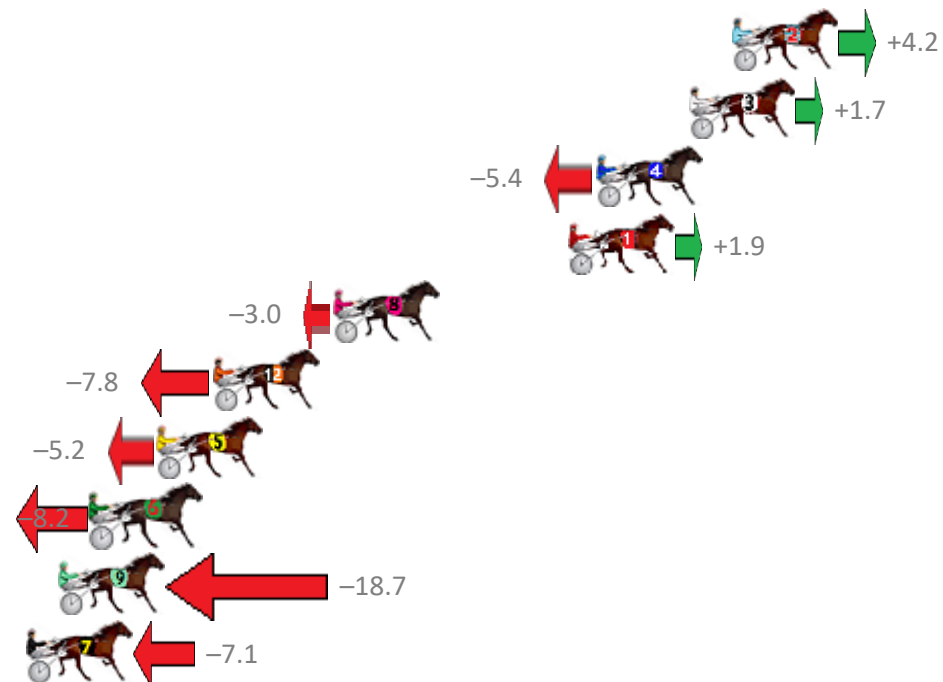

Albion Park Race 7 Distance 1660m

Saturday, 30 June 2018

Gross Time: 2:00.10 MileRate: 1:56.40 LeadTime: 3.60s First Qtr: 28.60s Second Qtr: 31.30s Third Qtr: 28.00s Fourth Qtr: 28.60s

NoHorse	Plc	Margin	Time	800Time (W)	400 Time (W)
2 OLIVER WINKLE	1	0.0m	2:00.10	56.30s (0)	28.29s (0)
3 SIR SEMPER FIDELIS	2	1.7m	2:00.22	56.48s (1)	28.72s (1)
4 ZALTA	3	5.4m	2:00.49	56.98s (0)	28.99s (0)
1 FALCON VISTA	4	6.5m	2:00.56	56.47s (0)	28.16s (0)
8 SWAFFHAM WATER	5	15.8m	2:01.23	56.81s (0)	28.36s (0)
12 CAESARS ASTRUM	6	20.6m	2:01.57	57.15s (1)	29.43s (2)
5 ONYAJANS	7	22.8m	2:01.73	56.97s (1)	29.21s (2)
6 WASTE OF TIME	8	25.4m	2:01.92	57.18s (0)	29.32s (1)
9 REDDY FIRE	9	26.7m	2:02.01	57.92s (1)	29.78s (1)
7 EPIRUS BOY	10	29.7m	2:02.22	57.10s (1)	29.35s (2)

Finish Position and metres gained from 800m

Trots Sectionals
Powered by
www.pjdata.com.au
Home of PJ Trots Analyser

The Racing Queensland Board (trading as Racing Queensland) and provider are not responsible for the completeness or accuracy of any of the information contained herein, and makes no representations about its suitability for any purpose.