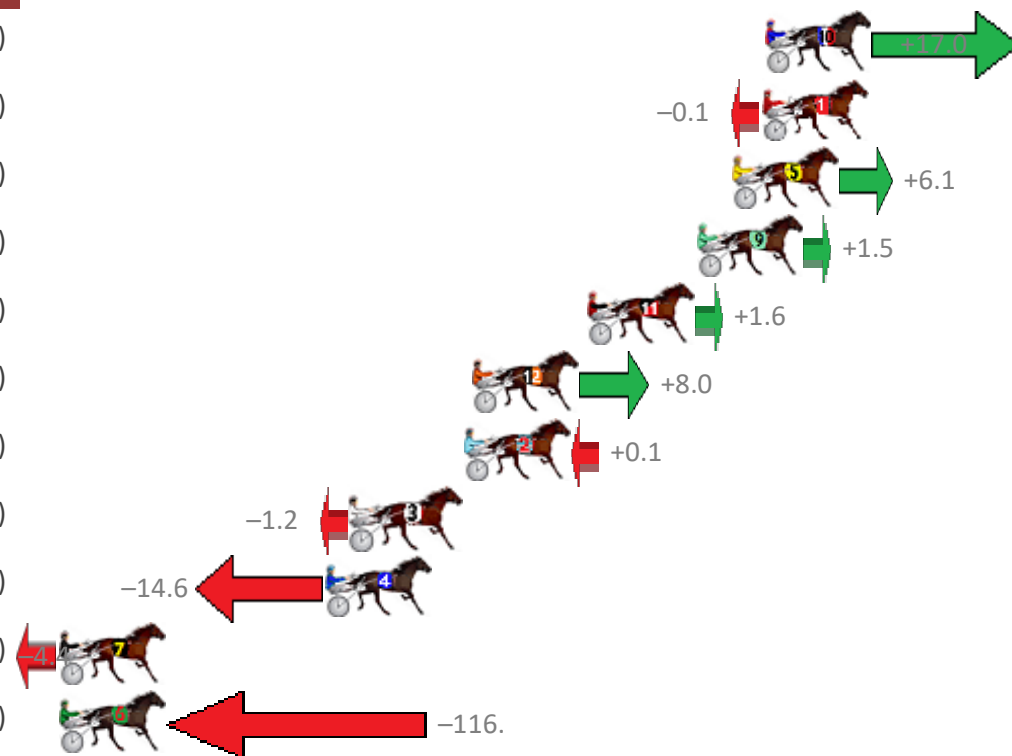

Albion Park Race 1 Distance 1660m

Saturday, 30 June 2018

Gross Time: 1:57.60 MileRate: 1:54.10 LeadTime: 3.50s First Qtr: 27.30s Second Qtr: 30.70s Third Qtr: 27.70s Fourth Qtr: 28.40s

NoHorse	Plc	Margin	Time	800Time (W)	400 Time (W)
10 EFFRONTE	1	0.0m	1:57.60	54.91s (2)	27.59s (2)
1 ROCK WITH SAM	2	0.1m	1:57.61	56.11s (0)	28.41s (0)
5 NONE BETTOR	3	1.3m	1:57.69	55.67s (1)	28.32s (1)
9 MUCHO MACHO MAN	4	2.7m	1:57.79	55.99s (0)	28.27s (0)
11 HEZ RAZOR SHARP	5	7.0m	1:58.10	55.99s (0)	28.23s (0)
12 CELTIC CRUZA	6	11.6m	1:58.42	55.54s (1)	28.06s (0)
2 FRANCO TARIQ	7	11.9m	1:58.44	56.09s (2)	28.75s (2)
3 RUATO BAY	8	16.4m	1:58.76	56.18s (1)	28.58s (1)
4 THE GUN ROCKSTAR	9	17.4m	1:58.84	57.12s (1)	29.05s (1)
7 OYSTER STRIDE	10	28.6m	1:59.63	56.41s (1)	28.30s (0)
6 MY ULTIMATE FELLA	11	236.7m	2:14.41	64.28s (0)	36.69s (0)

Finish Position and metres gained from 800m

Trots Sectionals
Powered by
www.pjdata.com.au
Home of PJ Trots Analyser

The Racing Queensland Board (trading as Racing Queensland) and provider are not responsible for the completeness or accuracy of any of the information contained herein, and makes no representations about its suitability for any purpose.