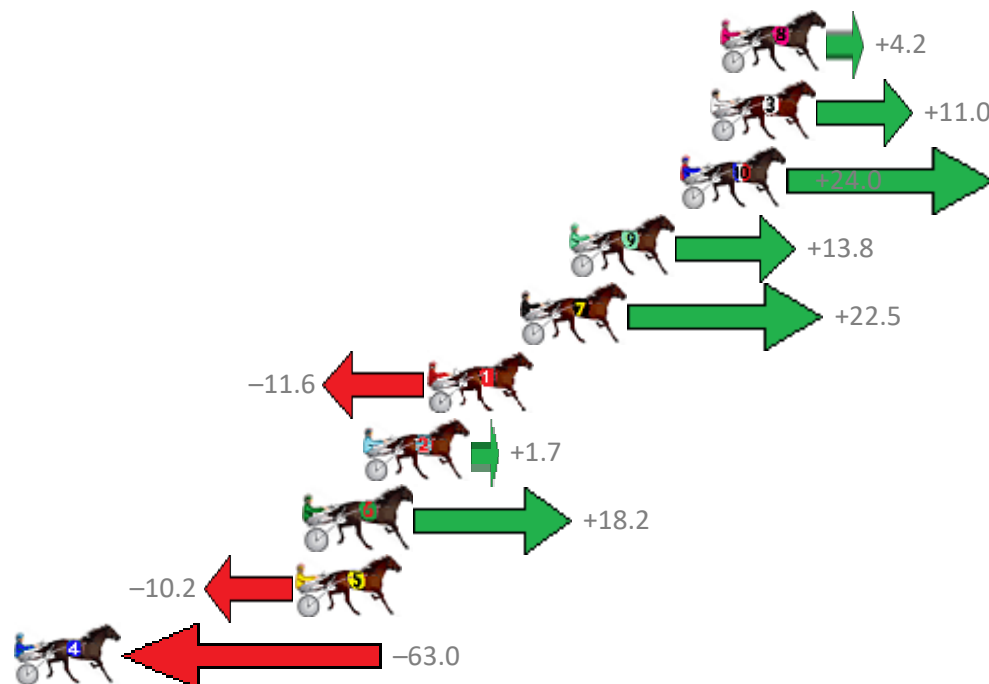

Albion Park Race 4 Distance 1660m

Saturday, 30 June 2018

Gross Time: 1:57.80 MileRate: 1:54.20 LeadTime: 3.40s First Qtr: 26.80s Second Qtr: 29.80s Third Qtr: 29.00s Fourth Qtr: 28.80s

NoHorse	Plc	Margin	Time	800Time (W)	400 Time (W)
8 BULL MARKET	1	0.0m	1:57.80	57.50s (0)	28.50s (0)
3 GET IN THE GROOVE	2	0.4m	1:57.83	57.01s (1)	28.48s (1)
10 ITS JUST KENNY	3	1.6m	1:57.92	56.07s (1)	27.75s (2)
9 LONG ROAD TO FAME	4	6.0m	1:58.23	56.80s (0)	28.61s (0)
7 PSYCHEDELIC	5	7.9m	1:58.37	56.17s (1)	27.89s (2)
1 SICILIAN SLUMBER	6	11.6m	1:58.64	58.64s (0)	29.64s (0)
2 DOLLARBILL	7	14.1m	1:58.82	57.68s (1)	28.97s (2)
6 JESSICA AMBER	8	16.4m	1:58.98	56.49s (1)	28.63s (0)
5 YANKEE STRUTTER	9	16.8m	1:59.01	58.54s (1)	29.06s (0)
4 MAGICNRACING	10	65.0m	2:02.48	62.35s (1)	32.82s (1)

Finish Position and metres gained from 800m

Trots Sectionals
Powered by
www.pjdata.com.au
Home of PJ Trots Analyser

The Racing Queensland Board (trading as Racing Queensland) and provider are not responsible for the completeness or accuracy of any of the information contained herein, and makes no representations about its suitability for any purpose.