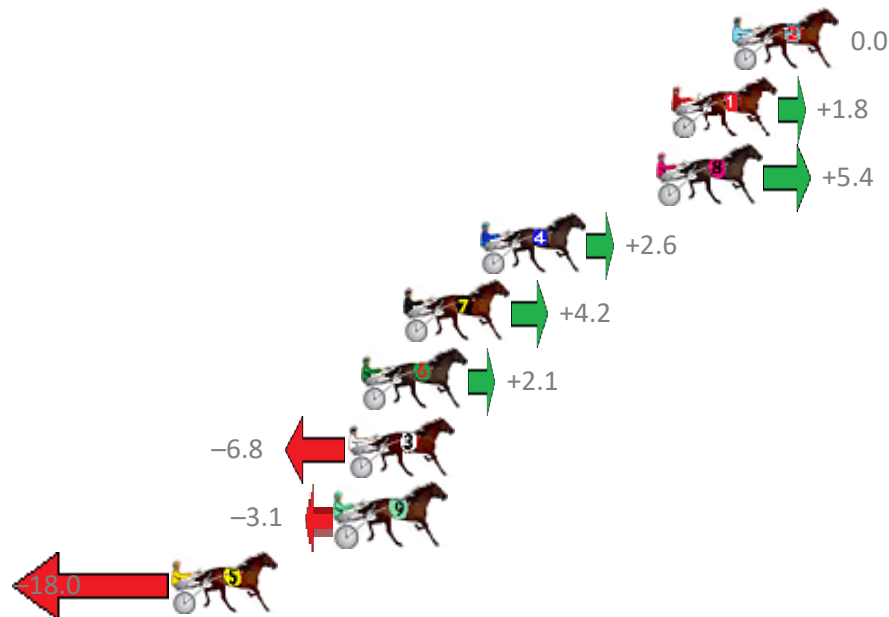

Albion Park Race 8 Distance 1660m

Saturday, 30 June 2018

Gross Time: 2:00.10 MileRate: 1:56.40 LeadTime: 3.60s First Qtr: 28.50s Second Qtr: 31.30s Third Qtr: 29.00s Fourth Qtr: 27.70s

NoHorse	Plc	Margin	Time	800Time (W)	400 Time (W)
2 LOCKTON LUCK	1	0.0m	2:00.10	56.70s (0)	27.70s (0)
1 MONIVAE	2	2.4m	2:00.27	56.57s (0)	27.55s (0)
8 MR MEDDLE	3	3.0m	2:00.31	56.32s (0)	27.30s (0)
4 GOVINNI	4	10.0m	2:00.79	56.52s (1)	27.58s (2)
7 GAME WE PLAY	5	13.0m	2:01.00	56.40s (1)	27.46s (2)
6 SIR JULIAN	6	14.7m	2:01.12	56.55s (0)	27.43s (1)
3 MIDNIGHT BENDER	7	15.2m	2:01.15	57.18s (1)	28.20s (1)
9 SLIPASLYGRIN	8	15.7m	2:01.19	56.92s (0)	27.86s (0)
5 SMILING ARMADA	9	22.2m	2:01.64	57.98s (1)	28.97s (1)

Finish Position and metres gained from 800m

Trots Sectionals
Powered by
www.pjdata.com.au
Home of PJ Trots Analyser

The Racing Queensland Board (trading as Racing Queensland) and provider are not responsible for the completeness or accuracy of any of the information contained herein, and makes no representations about its suitability for any purpose.