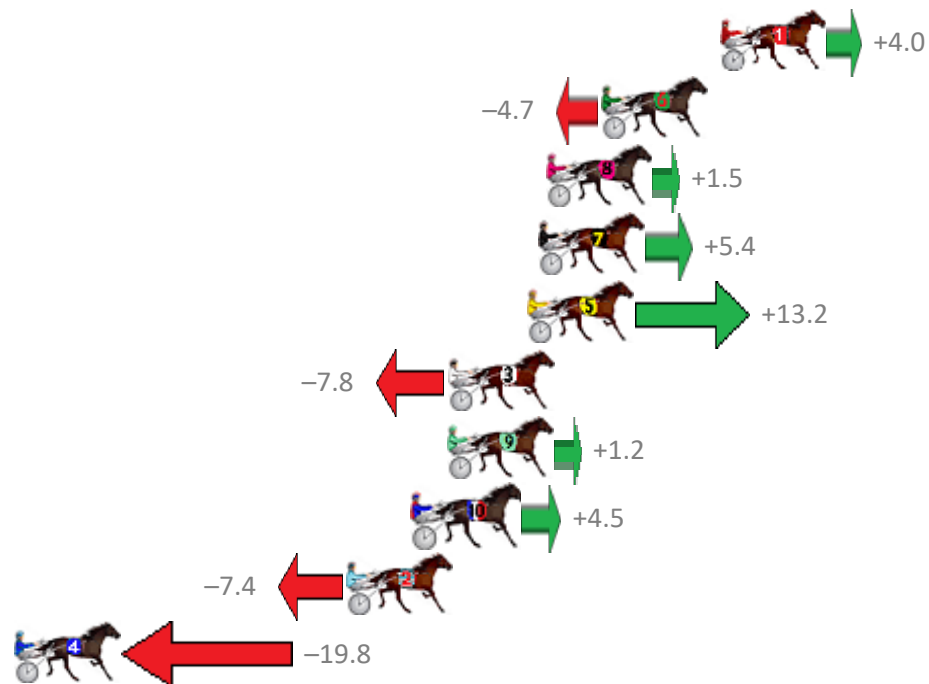

Albion Park Race 6 Distance 1660m

Saturday, 30 June 2018

Gross Time: 1:55.70 MileRate: 1:52.20 LeadTime: 3.30s First Qtr: 27.40s Second Qtr: 29.60s Third Qtr: 27.20s Fourth Qtr: 28.20s

NoHorse	Plc	Margin	Time	800Time (W)	400 Time (W)
1 GLENFERRIE HOOD	1	0.0m	1:55.70	55.12s (0)	27.73s (0)
6 FRANKIE ROCKS	2	4.7m	1:56.03	55.73s (0)	28.53s (0)
8 REMEMBER THEM	3	6.9m	1:56.19	55.30s (0)	27.80s (0)
7 ALLELUIA	4	7.2m	1:56.21	55.03s (0)	27.51s (0)
5 BODHI TREE	5	7.6m	1:56.24	54.49s (1)	26.85s (1)
3 OUR UNCLE SAM	6	10.8m	1:56.46	55.94s (1)	28.72s (1)
9 MATTGREGOR	7	10.8m	1:56.46	55.32s (1)	27.76s (2)
10 MAKO BANNER	8	12.1m	1:56.55	55.09s (1)	27.50s (2)
2 MARKEY OH MARKEY	9	14.8m	1:56.74	55.91s (1)	28.31s (1)
4 HUGHIE GREEN	10	41.4m	1:58.62	56.77s (2)	29.02s (2)

Finish Position and metres gained from 800m

Trots Sectionals
Powered by
www.pjdata.com.au
Home of PJ Trots Analyser

The Racing Queensland Board (trading as Racing Queensland) and provider are not responsible for the completeness or accuracy of any of the information contained herein, and makes no representations about its suitability for any purpose.