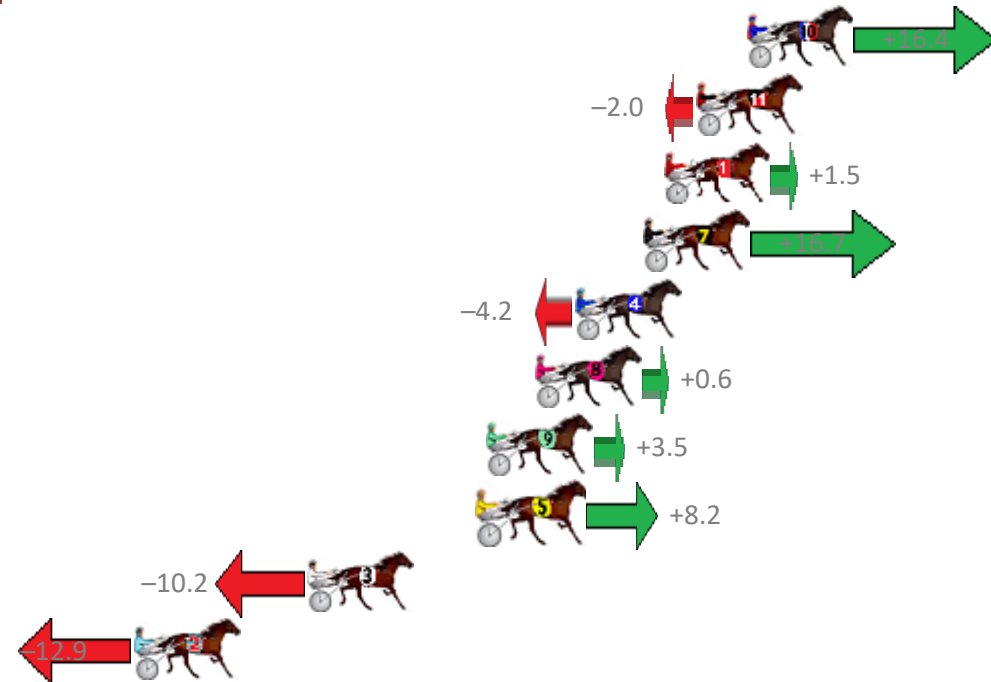

Albion Park Race 2 Distance 1660m

Saturday, 30 June 2018

Gross Time: 1:56.60 MileRate: 1:53.10 LeadTime: 3.40s First Qtr: 27.30s Second Qtr: 29.00s Third Qtr: 28.30s Fourth Qtr: 28.60s

NoHorse	Plc	Margin	Time	800Time (W)	400 Time (W)
10 HASHTAG	1	0.0m	1:56.60	55.73s (1)	27.74s (2)
11 SOMEPARTYSOMEWHE	2	2.0m	1:56.74	57.04s (0)	28.74s (0)
1 CHAPTER ONE	3	3.3m	1:56.84	56.79s (0)	28.49s (0)
7 ANYCHANCE	4	4.1m	1:56.89	55.71s (2)	28.34s (2)
4 WITHALOTOFLUCK	5	6.8m	1:57.09	57.20s (1)	29.00s (1)
8 POLISHED ROCKS	6	8.4m	1:57.20	56.86s (0)	28.56s (0)
9 WRITTEN IN RED	7	10.3m	1:57.34	56.65s (0)	28.35s (0)
5 STORMFORTHEBOYS	8	10.6m	1:57.36	56.32s (0)	27.99s (2)
3 THREO	9	17.4m	1:57.84	57.63s (1)	29.19s (1)
2 ZAC MAC	10	24.3m	1:58.34	57.82s (1)	29.21s (1)

Finish Position and metres gained from 800m

Trots Sectionals
Powered by
www.pjdata.com.au
Home of PJ Trots Analyser

The Racing Queensland Board (trading as Racing Queensland) and provider are not responsible for the completeness or accuracy of any of the information contained herein, and makes no representations about its suitability for any purpose.