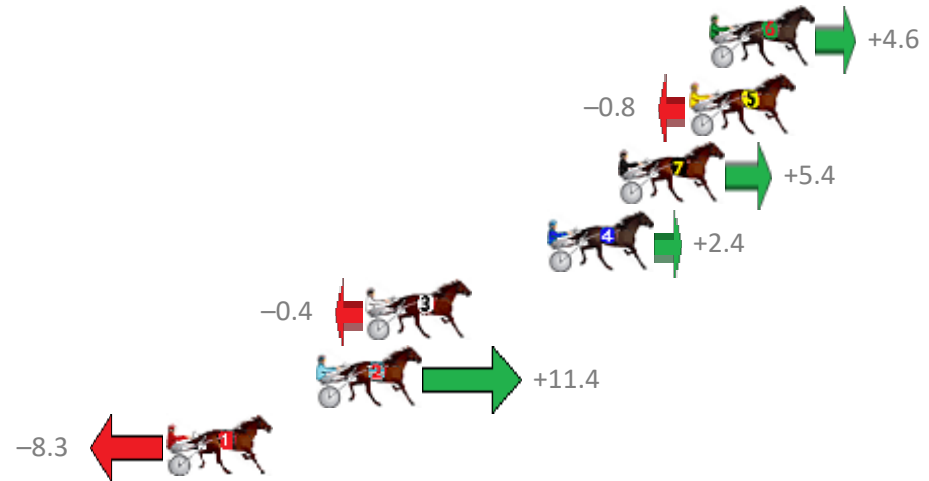

Albion Park Race 10 Distance 2138m

Saturday, 30 June 2018

Gross Time: 2:42.50   MileRate: 2:01.20   LeadTime: 42.10s   First Qtr: 30.80s   Second Qtr: 31.10s   Third Qtr: 29.50s   Fourth Qtr: 29.00s

NoHorse	Plc	Margin	Time	800Time (W)	400 Time (W)
6 GIACOMO	1	0.0m	2:42.50	58.16s (0)	28.65s (0)
5 MISTER GUNSEN	2	0.8m	2:42.56	58.56s (0)	29.06s (0)
7 RELEVEN DREAM	3	3.6m	2:42.76	58.11s (0)	28.54s (1)
4 NEEDLE	4	6.4m	2:42.96	58.32s (1)	29.07s (1)
3 MR MAYFLY	5	13.6m	2:43.49	58.53s (0)	29.09s (0)
2 JUSTABITNOISY	6	15.6m	2:43.63	57.67s (0)	29.03s (1)
1 MASTER HUGH	7	21.5m	2:44.06	59.11s (1)	29.80s (2)

Finish Position and metres gained from 800m

Trots Sectionals
Powered by
www.pjdata.com.au
Home of PJ Trots Analyser

The Racing Queensland Board (trading as Racing Queensland) and provider are not responsible for the completeness or accuracy of any of the information contained herein, and makes no representations about its suitability for any purpose.