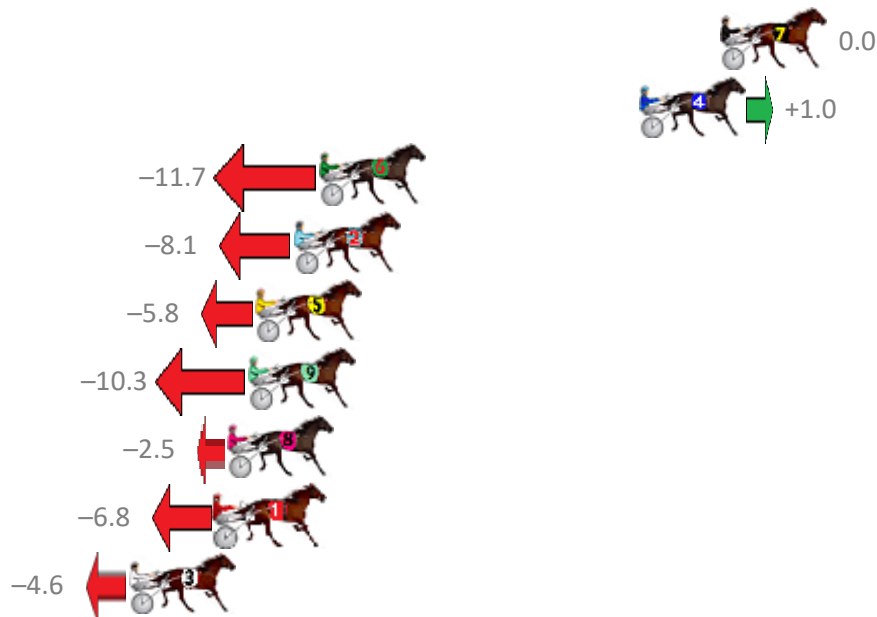

Albion Park Race 9 Distance 1660m

Saturday, 30 June 2018

Gross Time: 1:59.70 MileRate: 1:56.00 LeadTime: 3.70s First Qtr: 28.30s Second Qtr: 31.20s Third Qtr: 29.60s Fourth Qtr: 26.90s

NoHorse	Plc	Margin	Time	800Time (W)	400 Time (W)
7 MISS GRACELAND	1	0.0m	1:59.70	56.50s (0)	26.90s (0)
4 KEILOR MISTY	2	3.2m	1:59.92	56.43s (0)	26.83s (0)
6 BURNING AMBITION	3	15.9m	2:00.77	57.33s (1)	27.70s (1)
2 ALLNIGHT MLADY	4	16.9m	2:00.84	57.07s (0)	27.47s (0)
5 CALL ME YOURS	5	18.4m	2:00.94	56.91s (1)	27.29s (1)
9 MONKSEATON	6	18.7m	2:00.96	57.23s (1)	27.61s (1)
8 BELLA RIPPIN	7	19.5m	2:01.01	56.68s (1)	27.07s (1)
1 ARCACHON	8	20.0m	2:01.04	56.98s (0)	27.40s (0)
3 HAVETOGETAWAYMOR	9	23.4m	2:01.27	56.82s (0)	27.30s (0)

Finish Position and metres gained from 800m

Trots Sectionals
Powered by
www.pjdata.com.au
Home of PJ Trots Analyser

The Racing Queensland Board (trading as Racing Queensland) and provider are not responsible for the completeness or accuracy of any of the information contained herein, and makes no representations about its suitability for any purpose.