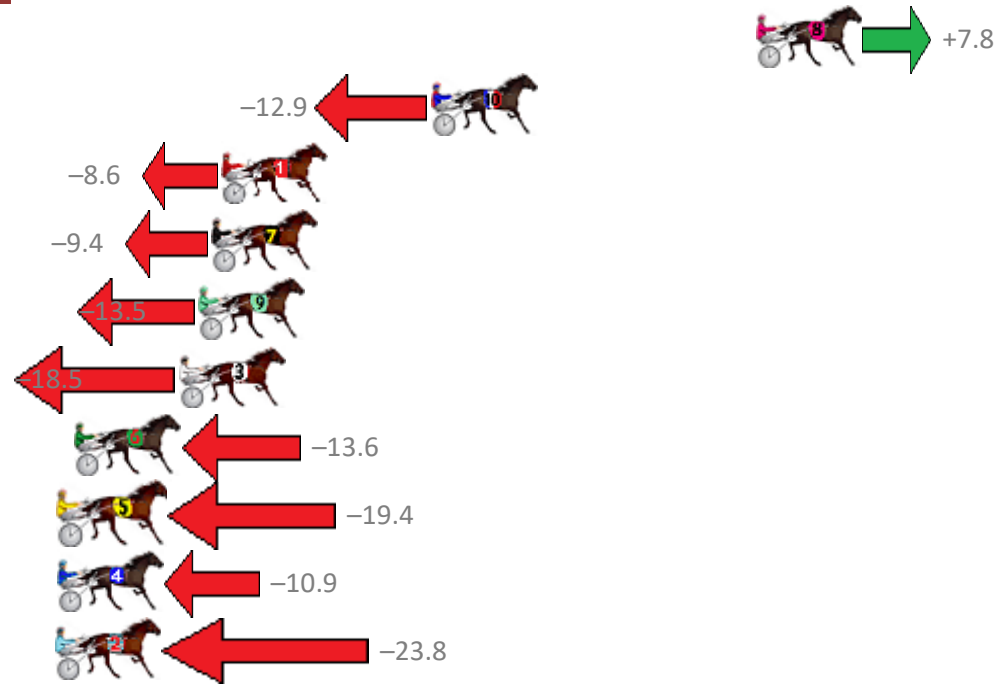

Albion Park Race 5 Distance 2138m

Saturday, 30 June 2018

Gross Time: 2:32.90 MileRate: 1:55.10 LeadTime: 37.40s First Qtr: 29.50s Second Qtr: 29.50s Third Qtr: 28.70s Fourth Qtr: 27.80s

NoHorse	Plc	Margin	Time	800Time (W)	400 Time (W)
8 OUR WALL STREET WOL	1	0.0m	2:32.90	55.95s (2)	27.69s (1)
10 LEXUS ON THE BEACH	2	12.9m	2:33.80	57.41s (0)	28.70s (0)
1 OUR MILLWOOD MAIZI	3	21.2m	2:34.37	57.11s (1)	28.23s (1)
7 LIKEALLOFUS	4	21.6m	2:34.40	57.16s (2)	28.79s (2)
9 FIFTH EDITION	5	22.1m	2:34.44	57.45s (0)	28.71s (0)
3 IMA GRUMPY POSSUM	6	22.9m	2:34.49	57.81s (0)	29.06s (0)
6 JESTER OH JESTER	7	27.0m	2:34.78	57.46s (0)	28.70s (0)
5 ARTIKULATE MISS	8	27.6m	2:34.82	57.87s (1)	29.00s (1)
4 COMIGAL	9	27.7m	2:34.83	57.27s (2)	28.85s (2)
2 REDS JET STAR	10	27.8m	2:34.83	58.18s (1)	29.32s (1)

Finish Position and metres gained from 800m

Trots Sectionals
Powered by
www.pjdata.com.au
Home of PJ Trots Analyser

The Racing Queensland Board (trading as Racing Queensland) and provider are not responsible for the completeness or accuracy of any of the information contained herein, and makes no representations about its suitability for any purpose.