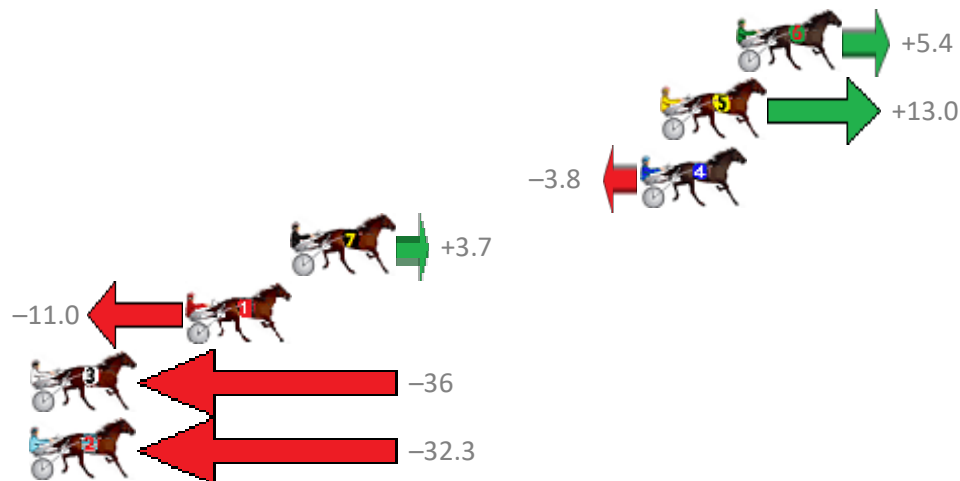

Albion Park Race 1 Distance 1628m

Tuesday, 25 September 2018

Gross Time: 2:01.80 MileRate: 1:59.70 LeadTime: 2.40s First Qtr: 29.80s Second Qtr: 30.40s Third Qtr: 29.10s Fourth Qtr: 30.10s

NoHorse	Plc	Margin	Time	800Time (W)	400 Time (W)
6 IVANOV	1	0.0m	2:01.80	58.80s (0)	29.78s (0)
5 SPIRIT WALKER	2	3.0m	2:02.03	58.24s (0)	29.81s (1)
4 STONED AGAIN	3	3.8m	2:02.09	59.48s (0)	30.39s (0)
7 LANSBURY	4	17.7m	2:03.13	58.93s (0)	30.03s (0)
1 TWICE AS MUCH	5	21.8m	2:03.44	60.01s (0)	29.65s (0)
3 ASTRAL RULER	6	110.7m	2:10.13	61.84s (0)	32.26s (0)
2 DAVEYS GIFT	7	113.3m	2:10.33	61.59s (0)	32.08s (0)

Finish Position and metres gained from 800m

Sectionals
Powered by

PJ Harness Analyser
Master harness racing with the power of sectionals
Owners, Trainers and Punters - Check out what's new at www.pjdata.com.au

The Racing Queensland Board (trading as Racing Queensland) and provider are not responsible for the completeness or accuracy of any of the information contained herein, and makes no representations about its suitability for any purpose.