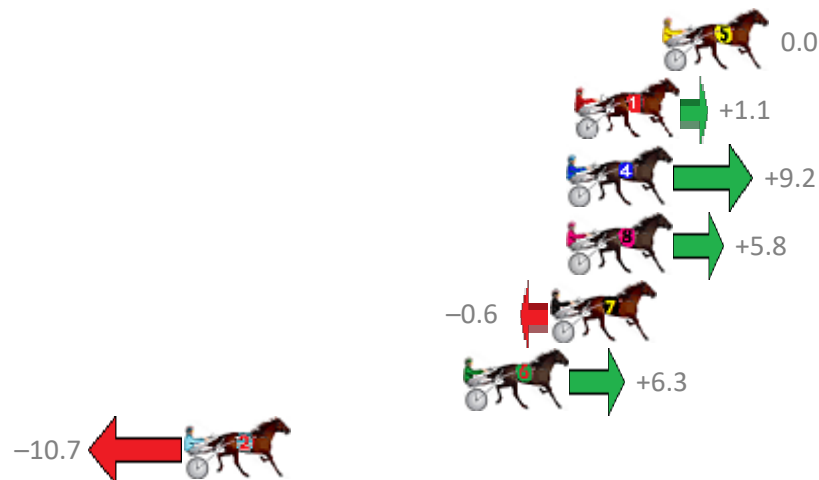

Albion Park Race 5 Distance 2138m

Tuesday, 25 September 2018

Gross Time: 2:36.00 MileRate: 1:57.40 LeadTime: 38.80s First Qtr: 28.70s Second Qtr: 30.60s Third Qtr: 28.80s Fourth Qtr: 29.10s

NoHorse	Plc	Margin	Time	800Time (W)	400 Time (W)
5 MY MASTERCRAFTSMA	1	0.0m	2:36.00	57.90s (0)	29.10s (0)
1 CORPORAL LUNA	2	3.5m	2:36.25	57.82s (0)	28.96s (0)
4 MACHIN OUT	3	3.8m	2:36.28	57.23s (1)	28.27s (2)
8 FIOKI	4	3.8m	2:36.28	57.48s (0)	28.59s (0)
7 ANNIKA MAGIC	5	4.4m	2:36.32	57.94s (1)	29.32s (1)
6 DRIVE THE DREAM	6	7.9m	2:36.57	57.44s (0)	28.54s (0)
2 SICILIAN SLUMBER	7	18.9m	2:37.37	58.67s (1)	29.59s (1)

Finish Position and metres gained from 800m

Sectionals
Powered by

PJ Harness Analyser
Master harness racing with the power of sectionals
Owners, Trainers and Punters - Check out what's new at www.pjdata.com.au

The Racing Queensland Board (trading as Racing Queensland) and provider are not responsible for the completeness or accuracy of any of the information contained herein, and makes no representations about its suitability for any purpose.