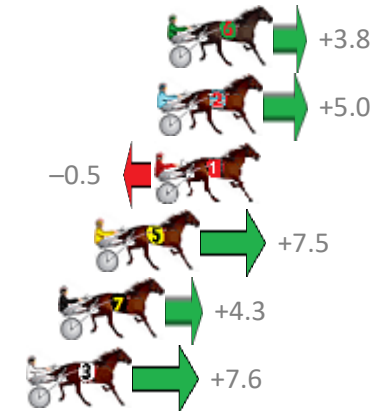

Albion Park Race 3 Distance 2138m

Tuesday, 25 September 2018

Gross Time: 2:37.40   MileRate: 1:58.50   LeadTime: 39.30s   First Qtr: 31.60s   Second Qtr: 29.70s   Third Qtr: 27.80s   Fourth Qtr: 29.00s

NoHorse	Plc	Margin	Time	800Time (W)	400 Time (W)
6 SPRING CAMPAIGN	1	0.0m	2:37.40	56.53s (1)	28.72s (1)
2 DAPPER	2	0.4m	2:37.43	56.44s (0)	28.65s (0)
1 PACIFIC DRUMS	3	0.5m	2:37.44	56.84s (0)	29.04s (0)
5 BETTING BARON	4	2.9m	2:37.61	56.27s (0)	28.47s (0)
7 OUR MAJOR DAY	5	4.3m	2:37.71	56.49s (1)	28.67s (1)
3 ADRIFT	6	5.6m	2:37.81	56.26s (1)	28.57s (2)

Finish Position and metres gained from 800m

Sectionals
Powered by

PJ Harness Analyser
Master harness racing with the power of sectionals
Owners, Trainers and Punters - Check out what's new at www.pjdata.com.au

The Racing Queensland Board (trading as Racing Queensland) and provider are not responsible for the completeness or accuracy of any of the information contained herein, and makes no representations about its suitability for any purpose.