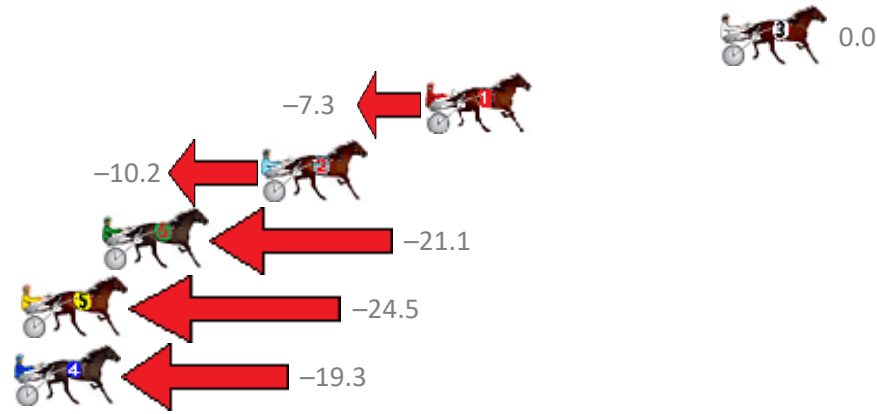

Albion Park Race 4 Distance 1660m

Tuesday, 25 September 2018

Gross Time: 2:02.10 MileRate: 1:58.30 LeadTime: 3.60s First Qtr: 28.70s Second Qtr: 32.80s Third Qtr: 28.60s Fourth Qtr: 28.40s

NoHorse	Plc	Margin	Time	800Time (W)	400 Time (W)
3 MUCH BETTOR	1	0.0m	2:02.10	57.00s (0)	28.40s (0)
1 AT RANDOM	2	11.7m	2:02.93	57.52s (0)	28.89s (0)
2 SIXPENNY RED	3	18.2m	2:03.39	57.73s (1)	29.21s (2)
6 VALIANT GEM	4	24.5m	2:03.84	58.50s (1)	29.34s (1)
5 MAYWYN NO REGRETS	5	27.7m	2:04.07	58.75s (2)	30.31s (1)
4 JILLIBY MACARENA	6	28.3m	2:04.11	58.38s (0)	29.67s (0)

Finish Position and metres gained from 800m

Sectionals
Powered by

PJ Harness Analyser
Master harness racing with the power of sectionals
Owners, Trainers and Punters - Check out what's new at www.pjdata.com.au

The Racing Queensland Board (trading as Racing Queensland) and provider are not responsible for the completeness or accuracy of any of the information contained herein, and makes no representations about its suitability for any purpose.