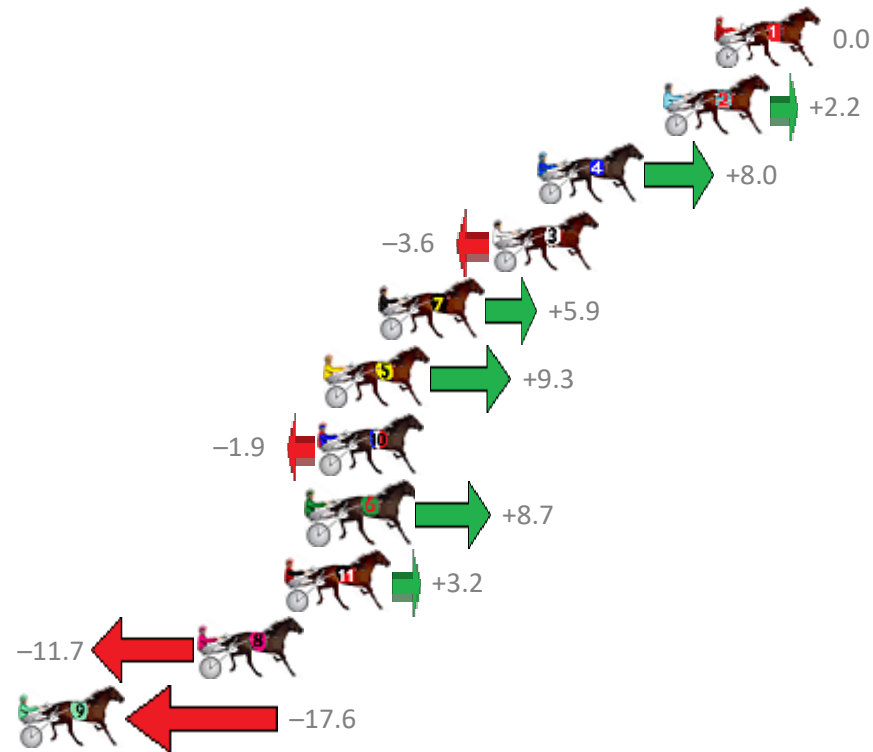

Albion Park Race 6 Distance 1660m

Tuesday, 25 September 2018

Gross Time: 2:00.80 MileRate: 1:57.10 LeadTime: 3.60s First Qtr: 27.90s Second Qtr: 32.70s Third Qtr: 27.90s Fourth Qtr: 28.70s

NoHorse	Plc	Margin	Time	800Time (W)	400 Time (W)
1 MAYWYNS COURAGE	1	0.0m	2:00.80	56.60s (0)	28.70s (0)
2 ARTFUL MAID	2	2.0m	2:00.94	56.44s (0)	28.33s (0)
4 VINTAGE DREAM	3	7.0m	2:01.30	56.03s (1)	28.53s (2)
3 PAY ME INTEREST	4	8.8m	2:01.43	56.85s (1)	28.83s (1)
7 COREY WILLIAM	5	13.3m	2:01.75	56.18s (0)	28.38s (1)
5 ITSMEGS	6	15.5m	2:01.91	55.94s (0)	27.63s (1)
10 ITS YOU NOT ME	7	15.7m	2:01.93	56.73s (0)	28.55s (0)
6 WEE JIMMY	8	16.1m	2:01.96	55.98s (1)	28.33s (2)
11 LOVELY MOTH	9	17.0m	2:02.02	56.37s (1)	28.76s (2)
8 TRAVELNFAST	10	20.5m	2:02.27	57.43s (0)	29.28s (0)
9 MANOFLISA	11	27.6m	2:02.78	57.85s (1)	29.76s (1)

Finish Position and metres gained from 800m

Sectionals
Powered by

PJ Harness Analyser
Master harness racing with the power of sectionals
Owners, Trainers and Punters - Check out what's new at www.pjdata.com.au

The Racing Queensland Board (trading as Racing Queensland) and provider are not responsible for the completeness or accuracy of any of the information contained herein, and makes no representations about its suitability for any purpose.