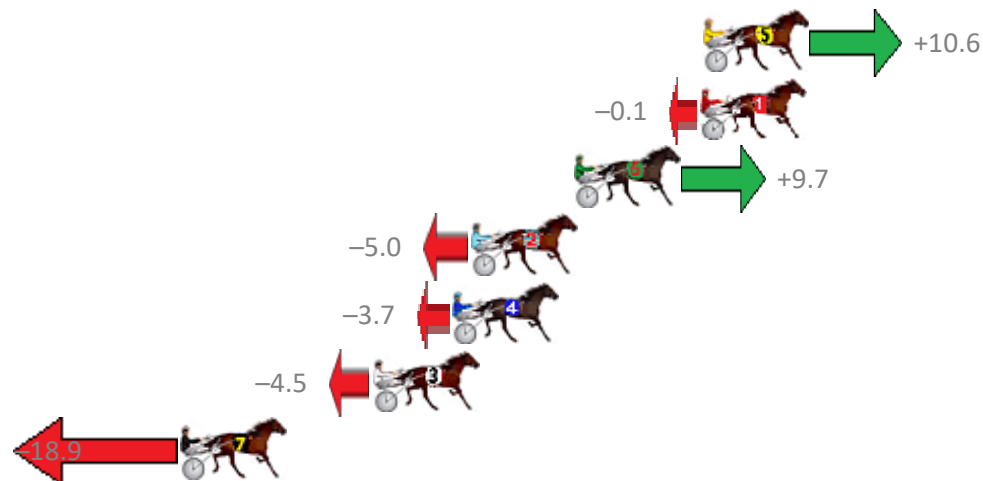

Albion Park Race 2 Distance 2138m

Tuesday, 25 September 2018

Gross Time: 2:38.60 MileRate: 1:59.40 LeadTime: 40.00s First Qtr: 30.80s Second Qtr: 31.30s Third Qtr: 29.20s Fourth Qtr: 27.30s

NoHorse	Plc	Margin	Time	800Time (W)	400 Time (W)
5 LILAC FLASH	1	0.0m	2:38.60	55.75s (1)	26.49s (2)
1 LENNY THE LEGEND	2	0.1m	2:38.61	56.51s (0)	27.31s (0)
6 THE CHARGING MOA	3	5.1m	2:38.95	55.81s (1)	26.64s (1)
2 SKYFELLA CAM	4	9.2m	2:39.23	56.85s (0)	27.64s (0)
4 THATS HOW WEROLL	5	9.9m	2:39.28	56.76s (1)	27.50s (2)
3 PROJECTILE	6	13.1m	2:39.49	56.82s (0)	27.58s (0)
7 ELLIOTT BROMAC	7	20.7m	2:40.01	57.83s (1)	28.51s (1)

Finish Position and metres gained from 800m

Sectionals
Powered by

PJ Harness Analyser
Master harness racing with the power of sectionals
Owners, Trainers and Punters - Check out what's new at www.pjdata.com.au

The Racing Queensland Board (trading as Racing Queensland) and provider are not responsible for the completeness or accuracy of any of the information contained herein, and makes no representations about its suitability for any purpose.