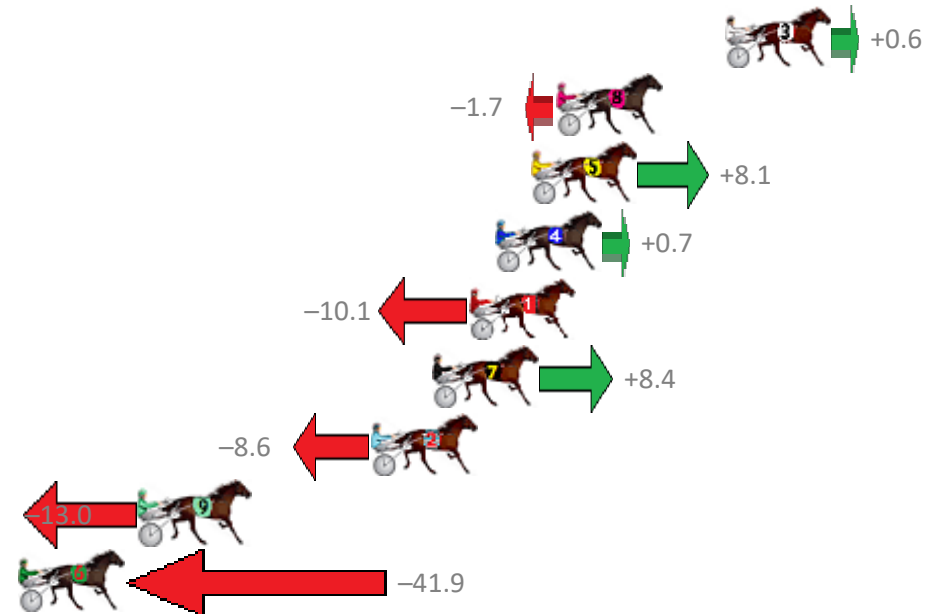

Albion Park Race 7 Distance 1660m

Tuesday, 25 September 2018

Gross Time: 1:58.80 MileRate: 1:55.20 LeadTime: 3.40s First Qtr: 28.30s Second Qtr: 29.80s Third Qtr: 28.10s Fourth Qtr: 29.20s

NoHorse	Plc	Margin	Time	800Time (W)	400 Time (W)
3 MY ULTIMATE FELLA	1	0.0m	1:58.80	57.26s (1)	29.20s (1)
8 KEY LARGO	2	6.7m	1:59.29	57.42s (0)	29.29s (0)
5 MISTER HART	3	7.7m	1:59.36	56.72s (1)	28.81s (2)
4 CIRCLE LINE	4	9.1m	1:59.46	57.25s (0)	29.08s (0)
1 EVERYTHING	5	10.1m	1:59.54	58.02s (0)	29.94s (0)
7 SOLDIER OF FORTUNE	6	11.6m	1:59.65	56.70s (1)	28.72s (1)
2 SMILING ARMADA	7	14.0m	1:59.82	57.92s (1)	29.78s (1)
9 PRINCE OF ZANZIBAR	8	23.2m	2:00.49	58.23s (1)	30.32s (2)
6 ALPHA STYX	9	69.1m	2:03.84	60.30s (0)	31.37s (0)

Finish Position and metres gained from 800m

Sectionals
Powered by

PJ Harness Analyser
Master harness racing with the power of sectionals
Owners, Trainers and Punters - Check out what's new at www.pjdata.com.au

The Racing Queensland Board (trading as Racing Queensland) and provider are not responsible for the completeness or accuracy of any of the information contained herein, and makes no representations about its suitability for any purpose.