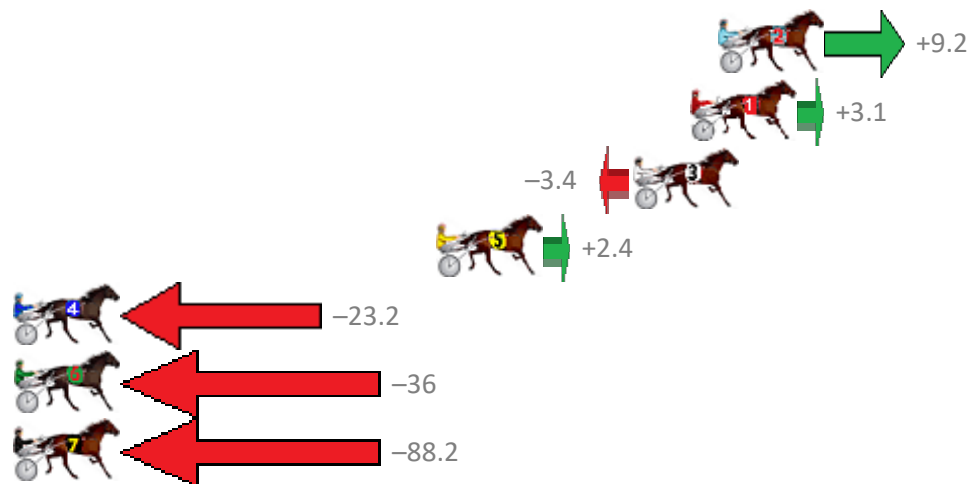

Albion Park Race 1 Distance 2647m

Tuesday, 2 October 2018

Gross Time: 3:22.70 MileRate: 2:02.80 LeadTime: 82.60s First Qtr: 30.10s Second Qtr: 30.00s Third Qtr: 29.60s Fourth Qtr: 30.40s

No Horse	Plc	Margin	Time	800Time (W)	400 Time (W)
2 ULTIMATE DAIQUIRI	1	0.0m	3:22.70	59.31s (0)	29.79s (1)
1 REDRIVERDEBBA	2	1.1m	3:22.78	59.77s (0)	30.15s (0)
3 SPIRIT WALKER	3	3.4m	3:22.96	60.26s (0)	30.66s (0)
5 LANSBURY	4	11.2m	3:23.55	59.82s (1)	30.26s (1)
4 ASTRAL RULER	5	31.0m	3:25.06	61.74s (1)	31.89s (2)
6 HELLBOUND	6	38.0m	3:25.59	62.65s (1)	33.03s (1)
7 DAVEYS GIFT	7	105.4m	3:30.71	66.61s (0)	36.04s (0)

Finish Position and metres gained from 800m

Sectionals
Powered by

PJ Harness Analyser
Master harness racing with the power of sectionals
Owners, Trainers and Punters - Check out what's new at www.pjdata.com.au

The Racing Queensland Board (trading as Racing Queensland) and provider are not responsible for the completeness or accuracy of any of the information contained herein, and makes no representations about its suitability for any purpose.