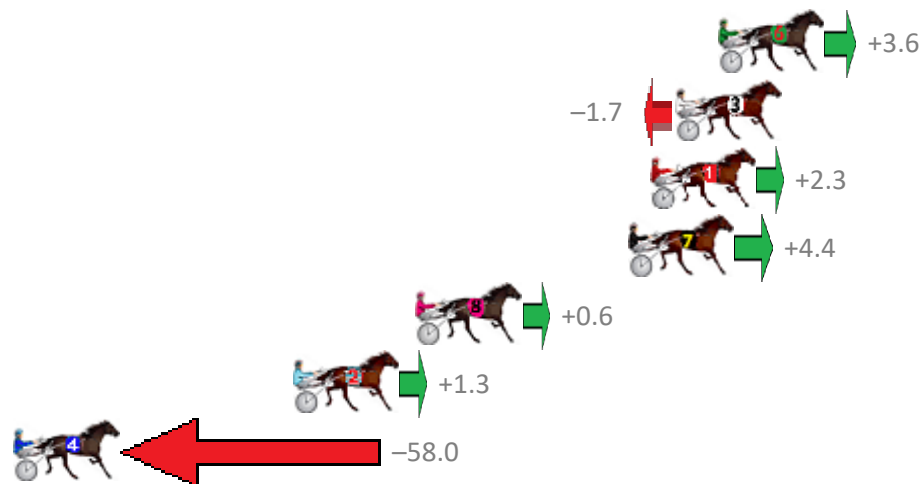

Albion Park Race 3 Distance 1660m

Tuesday, 2 October 2018

Gross Time: 2:00.50 MileRate: 1:56.90 LeadTime: 3.40s First Qtr: 28.50s Second Qtr: 32.30s Third Qtr: 27.80s Fourth Qtr: 28.50s

No Horse	Plc	Margin	Time	800Time (W)	400 Time (W)
6 MUCH BETTOR	1	0.0m	2:00.50	56.05s (1)	28.34s (1)
3 IFYOUBELIEVE	2	1.7m	2:00.62	56.42s (0)	28.62s (0)
1 BEEF CITY BLAZE	3	2.7m	2:00.69	56.14s (0)	28.36s (0)
7 BETTOR WATCH HIM	4	3.6m	2:00.76	55.99s (1)	28.26s (1)
8 JUST ROKIN	5	12.0m	2:01.36	56.26s (1)	28.51s (1)
2 MATT BELFORD	6	16.9m	2:01.70	56.21s (1)	28.39s (1)
4 TORI MAY	7	67.6m	2:05.32	60.38s (0)	32.62s (0)

Finish Position and metres gained from 800m

Sectionals
Powered by

PJ Harness Analyser
Master harness racing with the power of sectionals
Owners, Trainers and Punters - Check out what's new at www.pjdata.com.au

The Racing Queensland Board (trading as Racing Queensland) and provider are not responsible for the completeness or accuracy of any of the information contained herein, and makes no representations about its suitability for any purpose.