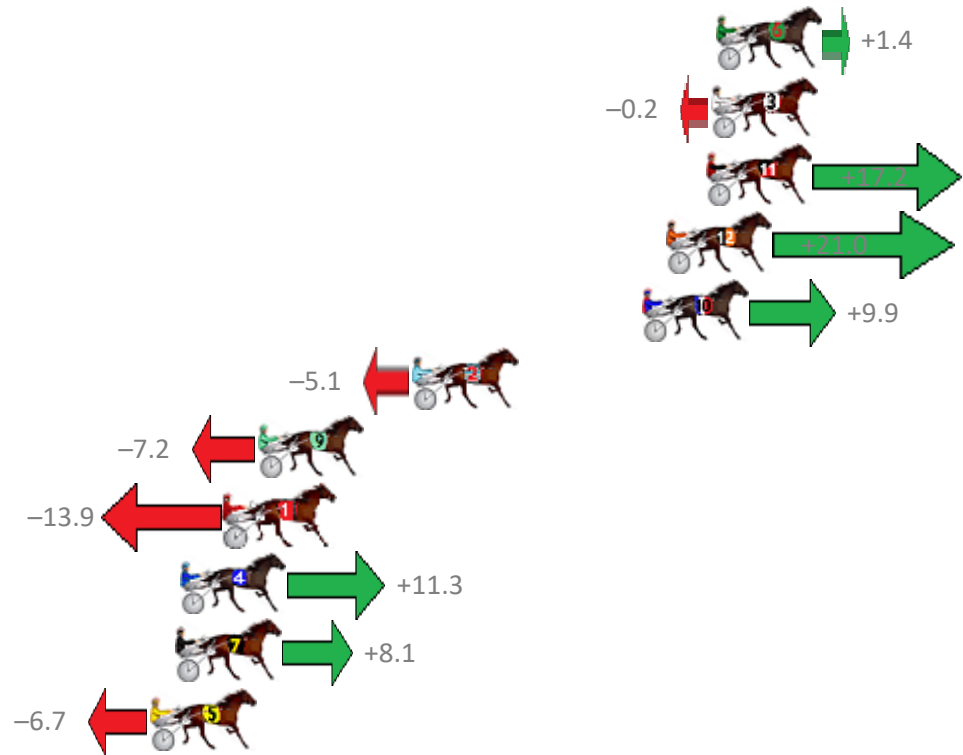

Albion Park Race 6 Distance 1660m

Tuesday, 2 October 2018

Gross Time: 1:58.40 MileRate: 1:54.80 LeadTime: 3.40s First Qtr: 27.00s Second Qtr: 29.60s Third Qtr: 28.20s Fourth Qtr: 30.20s

No Horse	Plc	Margin	Time	800Time (W)	400 Time (W)
6 EL MAJOR	1	0.0m	1:58.40	58.30s (1)	30.17s (1)
3 SWEET AS	2	0.2m	1:58.42	58.41s (0)	30.22s (0)
11 MACHIN OUT	3	0.4m	1:58.43	57.14s (1)	29.28s (2)
12 DUKE OF ALBANY	4	2.0m	1:58.55	56.87s (1)	29.07s (1)
10 CLASSY GUY	5	2.9m	1:58.62	57.68s (1)	29.85s (2)
2 JUSTA DALE	6	12.1m	1:59.31	58.77s (1)	30.60s (1)
9 LANCELOT BROMAC	7	18.2m	1:59.77	58.93s (0)	30.55s (0)
1 YANKEE STRUTTER	8	19.5m	1:59.87	59.41s (0)	31.05s (0)
4 CORPORAL LUNA	9	21.3m	2:00.01	57.58s (2)	29.68s (0)
7 DRIVE THE DREAM	10	21.5m	2:00.02	57.81s (1)	29.85s (1)
5 CHEERS KATHY	11	22.5m	2:00.10	58.89s (0)	30.51s (0)

Finish Position and metres gained from 800m

Sectionals
Powered by

PJ Harness Analyser
Master harness racing with the power of sectionals
Owners, Trainers and Punters - Check out what's new at www.pjdata.com.au

The Racing Queensland Board (trading as Racing Queensland) and provider are not responsible for the completeness or accuracy of any of the information contained herein, and makes no representations about its suitability for any purpose.