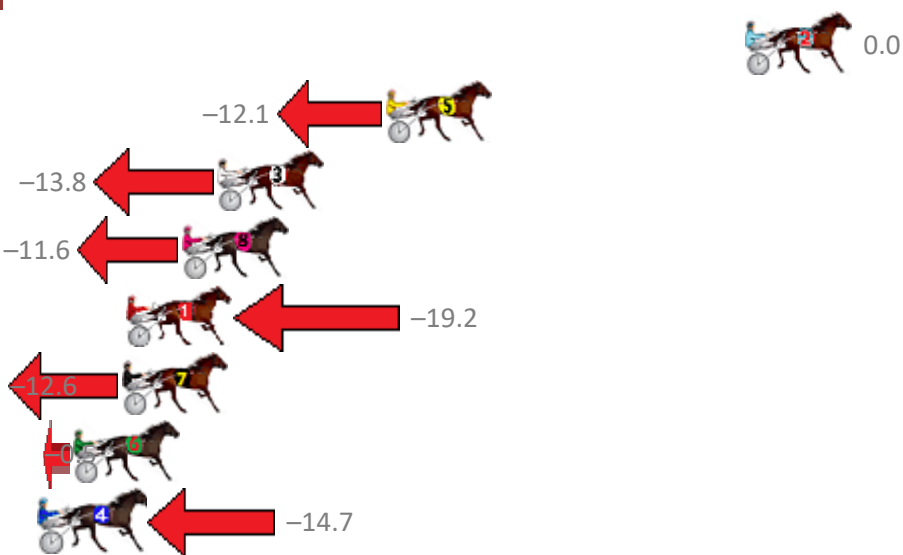

Albion Park Race 8 Distance 1660m

Tuesday, 2 October 2018

Gross Time: 1:58.70 MileRate: 1:55.00 LeadTime: 3.60s First Qtr: 28.10s Second Qtr: 30.40s Third Qtr: 28.20s Fourth Qtr: 28.40s

No Horse	Plc	Margin	Time	800Time (W)	400 Time (W)

2 PATERNITY SUIT	1	0.0m	1:58.70	56.60s (0)	28.40s (0)
5 BRASS LANTERN	2	14.3m	1:59.72	57.46s (1)	29.02s (1)
3 SLIPASLYGRIN	3	21.0m	2:00.19	57.58s (1)	29.18s (1)
8 BACK PAGE NEWS	4	22.4m	2:00.29	57.42s (0)	28.98s (1)
1 ONYAJANS	5	24.6m	2:00.45	57.96s (0)	29.48s (0)
7 LOVELY MOTH	6	24.8m	2:00.46	57.49s (1)	29.15s (2)
6 MIGHT AND MAIN	7	26.7m	2:00.60	56.64s (1)	28.58s (2)
4 MISTERRIODEJANEIRO	8	32.3m	2:00.99	57.64s (1)	29.33s (2)

Finish Position and metres gained from 800m

Sectionals
Powered by

PJ Harness Analyser
Master harness racing with the power of sectionals
Owners, Trainers and Punters - Check out what's new at www.pjdata.com.au

The Racing Queensland Board (trading as Racing Queensland) and provider are not responsible for the completeness or accuracy of any of the information contained herein, and makes no representations about its suitability for any purpose.