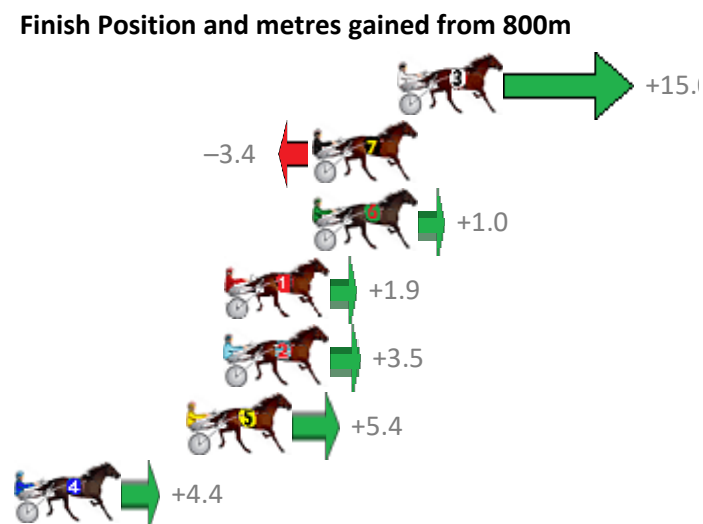

Albion Park Race 4 Distance 1660m

Tuesday, 2 October 2018

Gross Time: 1:58.40 MileRate: 1:54.70 LeadTime: 3.50s First Qtr: 27.20s Second Qtr: 31.20s Third Qtr: 28.20s Fourth Qtr: 28.30s

No Horse	Plc	Margin	Time	800Time (W)	400 Time (W)
3 LILAC FLASH	1	0.0m	1:58.40	55.44s (1)	27.61s (1)
7 NONE BETTOR	2	3.4m	1:58.64	56.74s (0)	28.54s (0)
6 BET IM SPECIAL	3	3.4m	1:58.64	56.43s (0)	28.22s (0)
2 SUBTLE DELIGHT	4	6.9m	1:58.89	56.25s (1)	28.43s (1)
1 THE CHARGING MOA	4	6.9m	1:58.89	56.37s (0)	28.15s (0)
5 HOT DOGMA	6	8.4m	1:58.99	56.12s (0)	27.92s (0)
4 IMA SEA STORM	7	15.2m	1:59.48	56.19s (1)	28.16s (1)

Sectionals
Powered by

PJ Harness Analyser
Master harness racing with the power of sectionals
Owners, Trainers and Punters - Check out what's new at www.pjdata.com.au

The Racing Queensland Board (trading as Racing Queensland) and provider are not responsible for the completeness or accuracy of any of the information contained herein, and makes no representations about its suitability for any purpose.