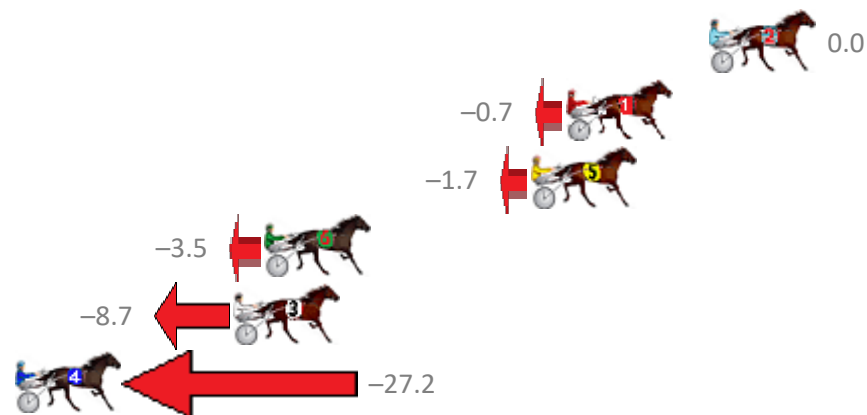

Albion Park Race 2 Distance 1660m

Tuesday, 2 October 2018

Gross Time: 2:01.80 MileRate: 1:58.10 LeadTime: 3.40s First Qtr: 28.10s Second Qtr: 30.70s Third Qtr: 29.50s Fourth Qtr: 30.10s

No Horse	Plc	Margin	Time	800Time (W)	400 Time (W)
2 DATTITUDE	1	0.0m	2:01.80	59.60s (0)	30.10s (0)
1 SIXPENNY RED	2	5.7m	2:02.23	59.65s (0)	30.15s (0)
5 VALIANT GEM	3	7.1m	2:02.33	59.73s (1)	30.15s (1)
6 AIM FOR HEAVEN	4	17.7m	2:03.13	59.86s (0)	30.71s (0)
3 BOULDER CITY	5	18.9m	2:03.22	60.25s (1)	30.71s (1)
4 AT RANDOM	6	27.6m	2:03.88	61.63s (1)	32.06s (1)

Finish Position and metres gained from 800m

Sectionals
Powered by

PJ Harness Analyser
Master harness racing with the power of sectionals
Owners, Trainers and Punters - Check out what's new at www.pjdata.com.au

The Racing Queensland Board (trading as Racing Queensland) and provider are not responsible for the completeness or accuracy of any of the information contained herein, and makes no representations about its suitability for any purpose.