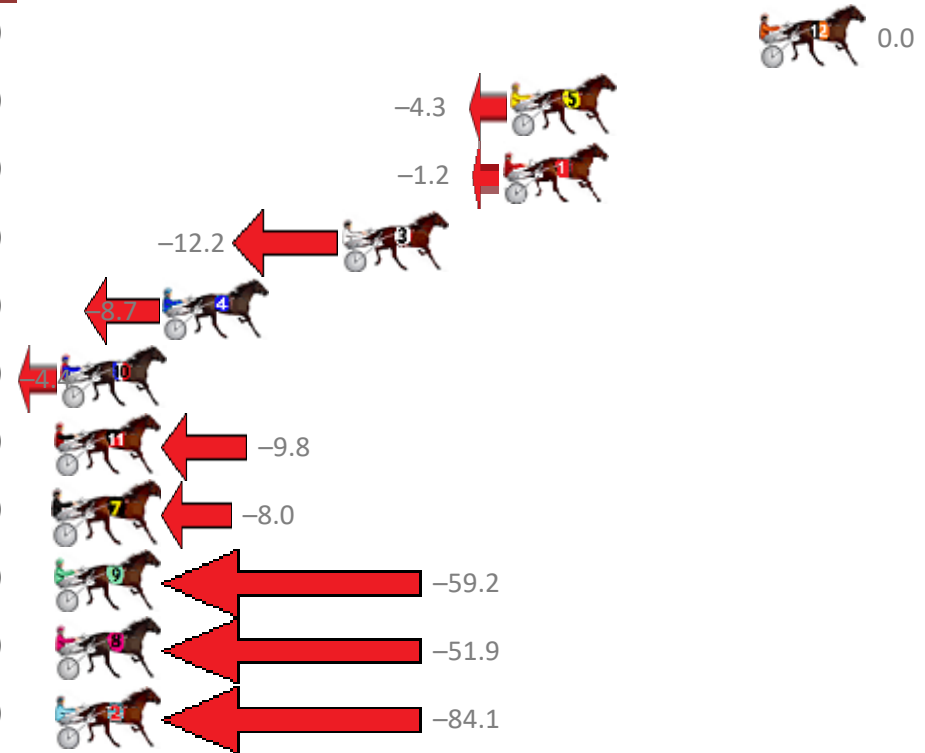

Albion Park Race 5 Distance 2138m

Tuesday, 2 October 2018

Gross Time: 2:37.70 MileRate: 1:58.70 LeadTime: 39.60s First Qtr: 30.20s Second Qtr: 31.80s Third Qtr: 28.80s Fourth Qtr: 27.30s

No Horse	Plc	Margin	Time	800Time (W)	400 Time (W)
12 MR KALYPSO	1	0.0m	2:37.70	56.10s (0)	27.30s (0)
5 ONE OFF	2	9.9m	2:38.38	56.40s (1)	27.65s (1)
1 PAY ME INTEREST	3	10.2m	2:38.40	56.18s (0)	27.38s (0)
3 TUESDAYS FELLA	4	16.6m	2:38.83	56.96s (0)	28.12s (0)
4 VINTAGE DREAM	5	23.7m	2:39.32	56.71s (1)	27.85s (1)
10 HAVANA MOON	6	27.8m	2:39.60	56.41s (0)	27.79s (1)
11 DAPPER	7	29.8m	2:39.73	56.79s (1)	28.27s (2)
7 FRANKS FORTUNE	8	33.2m	2:39.97	56.66s (1)	28.11s (2)
9 HEAVENS HURRICANE	9	69.6m	2:42.45	60.25s (1)	31.33s (2)
8 DIABOLO STAR	10	70.9m	2:42.54	59.74s (0)	30.69s (0)
2 COREY WILLIAM	11	98.1m	2:44.40	62.00s (0)	33.05s (0)

Finish Position and metres gained from 800m

Sectionals
Powered by

PJ Harness Analyser
Master harness racing with the power of sectionals
Owners, Trainers and Punters - Check out what's new at www.pjdata.com.au

The Racing Queensland Board (trading as Racing Queensland) and provider are not responsible for the completeness or accuracy of any of the information contained herein, and makes no representations about its suitability for any purpose.