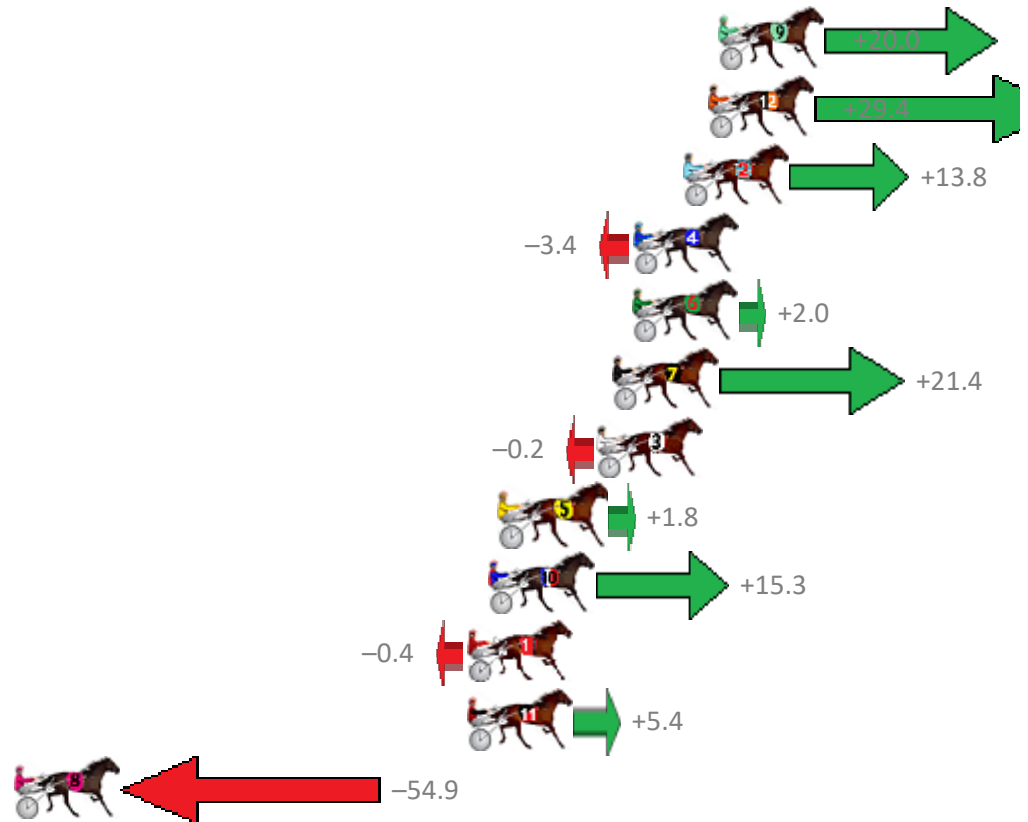

Albion Park Race 7 Distance 1660m

Tuesday, 2 October 2018

Gross Time: 2:00.00 MileRate: 1:56.40 LeadTime: 3.30s First Qtr: 27.10s Second Qtr: 32.10s Third Qtr: 28.60s Fourth Qtr: 28.90s

No Horse	Plc	Margin	Time	800Time (W)	400 Time (W)
9 THATS HOW WEROLL	1	0.0m	2:00.00	56.06s (1)	28.45s (2)
12 LENNY THE LEGEND	2	0.4m	2:00.03	55.39s (1)	27.87s (3)
2 ADRIFT	3	1.4m	2:00.10	56.51s (1)	27.82s (2)
4 JUST SEDUCE ME	4	3.4m	2:00.25	57.74s (0)	29.15s (0)
6 KEY LARGO	4	3.4m	2:00.25	57.36s (1)	28.91s (1)
7 HOT ROD HEAVEN	6	4.2m	2:00.30	55.96s (0)	27.87s (1)
3 THERESACHANCE	7	4.8m	2:00.35	57.51s (0)	28.86s (0)
5 GOVINNI	8	8.6m	2:00.62	57.37s (1)	28.77s (1)
10 BUMPER	9	9.1m	2:00.66	56.40s (1)	28.73s (2)
1 SKYFELLA CAM	10	10.0m	2:00.72	57.53s (0)	28.84s (0)
11 EARL JUJON	11	10.0m	2:00.72	57.11s (0)	28.45s (0)
8 GOODTIME STRIDE	12	124.9m	2:09.02	61.45s (0)	30.70s (0)

Finish Position and metres gained from 800m

Sectionals
Powered by

PJ Harness Analyser
Master harness racing with the power of sectionals
Owners, Trainers and Punters - Check out what's new at www.pjdata.com.au

The Racing Queensland Board (trading as Racing Queensland) and provider are not responsible for the completeness or accuracy of any of the information contained herein, and makes no representations about its suitability for any purpose.