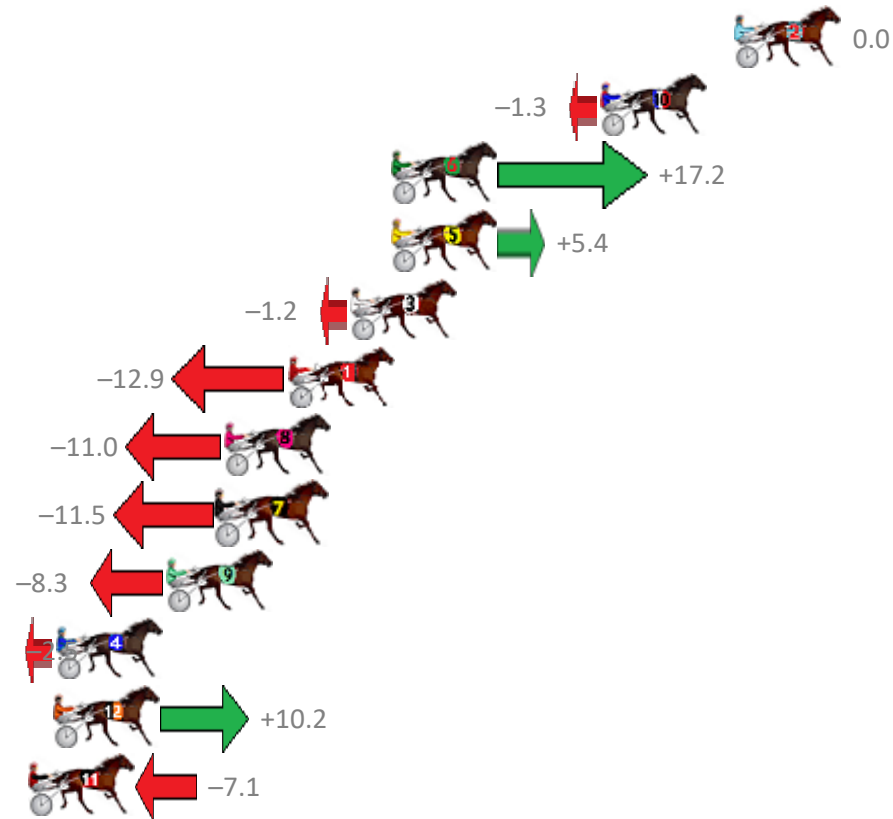

Albion Park Race 3 Distance 1660m

Friday, 5 October 2018

Gross Time: 1:59.20 MileRate: 1:55.60 LeadTime: 3.40s First Qtr: 28.00s Second Qtr: 30.40s Third Qtr: 28.50s Fourth Qtr: 28.90s

NoHorse	Plc	Margin	Time	800Time (W)	400 Time (W)
2 MATRON JUJON	1	0.0m	1:59.20	57.40s (0)	28.90s (0)
10 FORTES IN FIDE	2	5.3m	1:59.58	57.49s (1)	29.05s (1)
6 MY MAGIC MERLIN	3	13.6m	2:00.18	56.17s (1)	27.99s (2)
5 VINNIE THE POET	4	13.6m	2:00.18	57.01s (1)	28.47s (1)
3 ULTIMATE AD	5	15.2m	2:00.30	57.49s (1)	28.91s (1)
1 BETTERTHAN TORQUE	6	17.7m	2:00.48	58.33s (0)	29.72s (0)
8 MODERNDAY FALCON	7	20.2m	2:00.66	58.19s (0)	29.56s (0)
7 MAYTHEHORSEBWITU	8	20.5m	2:00.68	58.23s (1)	29.69s (1)
9 MAJORESS JUJON	9	22.5m	2:00.83	58.00s (0)	29.40s (0)
4 CANT CON A CON	10	26.9m	2:01.14	57.58s (0)	29.33s (0)
12 HIGH ON MONTANA	11	27.0m	2:01.15	56.67s (0)	28.54s (0)
11 HUNTER RED	12	32.7m	2:01.56	57.91s (1)	29.47s (1)

Finish Position and metres gained from 800m

Sectionals
Powered by

PJ Harness Analyser
Master harness racing with the power of sectionals
Owners, Trainers and Punters - Check out what's new at www.pjdata.com.au

The Racing Queensland Board (trading as Racing Queensland) and provider are not responsible for the completeness or accuracy of any of the information contained herein, and makes no representations about its suitability for any purpose.