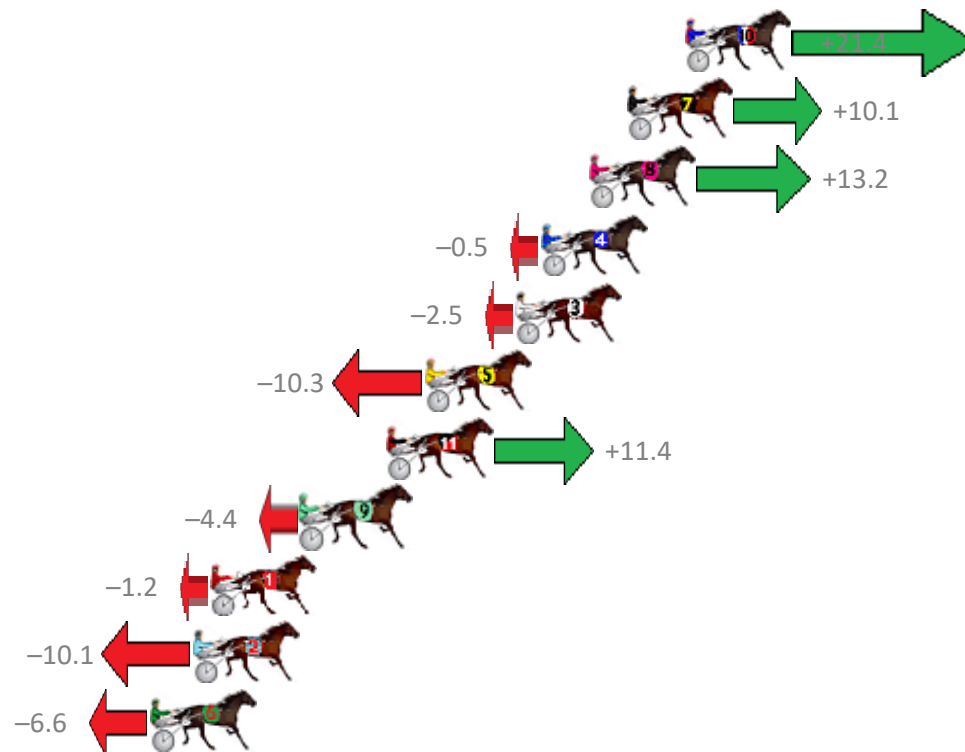

Albion Park Race 1 Distance 2138m

Friday, 5 October 2018

Gross Time: 2:43.80 MileRate: 2:01.10 LeadTime: 42.40s First Qtr: 31.30s Second Qtr: 31.10s Third Qtr: 29.70s Fourth Qtr: 29.30s

NoHorse	Plc	Margin	Time	800Time (W)	400 Time (W)
10 SHADY SADIE	1	0.0m	2:43.80	57.42s (2)	28.41s (2)
7 NORTHERN MUSCLE	2	2.3m	2:43.97	58.26s (2)	29.29s (2)
8 REDRIVERDEBBA	3	3.8m	2:44.08	58.03s (2)	29.02s (2)
4 EL SWAVO	4	5.7m	2:44.22	59.04s (1)	29.57s (1)
3 MORESUCCESS	5	6.7m	2:44.29	59.18s (0)	29.47s (0)
5 HIGH CLOUD LASS	6	10.3m	2:44.55	59.76s (0)	30.05s (0)
11 OLE SUN	7	11.8m	2:44.66	58.16s (1)	28.93s (1)
9 GHENT	8	15.2m	2:44.91	59.32s (1)	29.87s (1)
1 HAVANA MAGIC	9	18.8m	2:45.18	59.09s (1)	29.83s (1)
2 MAJESTIC WHIZ	10	19.5m	2:45.23	59.74s (0)	29.91s (0)
6 SOMEDASH	11	21.2m	2:45.35	59.49s (0)	29.61s (0)

Finish Position and metres gained from 800m

Sectionals
Powered by

PJ Harness Analyser
Master harness racing with the power of sectionals
Owners, Trainers and Punters - Check out what's new at www.pjdata.com.au

The Racing Queensland Board (trading as Racing Queensland) and provider are not responsible for the completeness or accuracy of any of the information contained herein, and makes no representations about its suitability for any purpose.