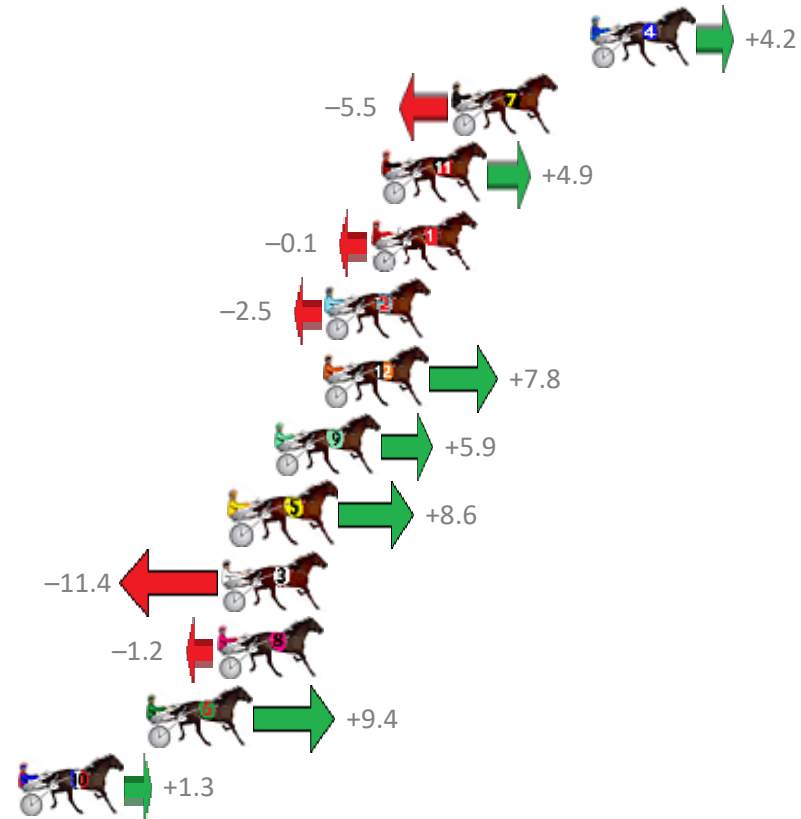

Albion Park Race 5 Distance 1660m

Friday, 5 October 2018

Gross Time: 1:59.50 MileRate: 1:55.90 LeadTime: 3.50s First Qtr: 27.20s Second Qtr: 31.70s Third Qtr: 27.80s Fourth Qtr: 29.30s

NoHorse	Plc	Margin	Time	800Time (W)	400 Time (W)
4 LEVI JADE	1	0.0m	1:59.50	56.80s (0)	28.95s (0)
7 GOT THE GOODS	2	5.5m	1:59.90	57.49s (0)	29.70s (0)
11 YKIKAFIL	3	8.3m	2:00.11	56.75s (1)	29.57s (2)
1 RITCHIE BEE	4	8.7m	2:00.14	57.11s (0)	29.12s (0)
2 ITSMEGS	5	10.5m	2:00.27	57.28s (1)	29.10s (1)
12 MAJOR GENERALJUJON	6	10.6m	2:00.28	56.54s (1)	29.12s (2)
9 KAAPALI	7	12.5m	2:00.42	56.68s (0)	28.97s (0)
5 ALWAYS AT NIGHT	8	14.2m	2:00.54	56.49s (1)	28.96s (2)
3 SUBTLE ADVICE	9	14.6m	2:00.57	57.91s (1)	29.90s (1)
8 CC JONES	10	14.8m	2:00.58	57.19s (0)	29.05s (1)
6 LAUGHING EMOJI	11	17.6m	2:00.79	56.43s (1)	28.88s (1)
10 DOOLITTLE DOOFY	12	22.7m	2:01.16	57.01s (0)	28.97s (0)

Finish Position and metres gained from 800m

Sectionals
Powered by

PJ Harness Analyser
Master harness racing with the power of sectionals
Owners, Trainers and Punters - Check out what's new at www.pjdata.com.au

The Racing Queensland Board (trading as Racing Queensland) and provider are not responsible for the completeness or accuracy of any of the information contained herein, and makes no representations about its suitability for any purpose.