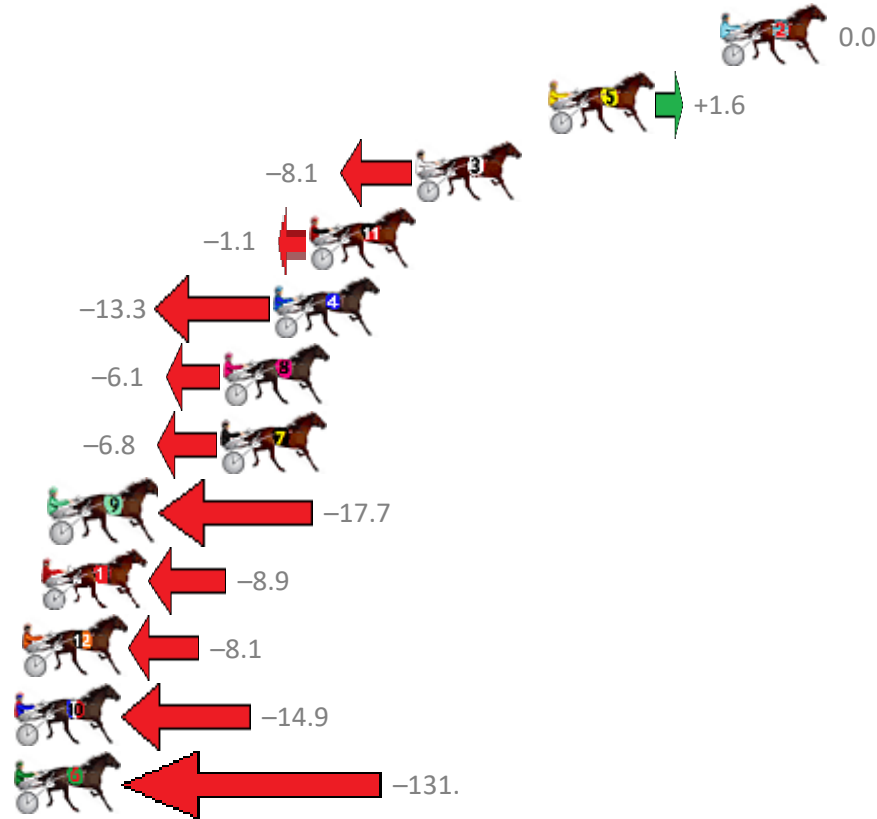

Albion Park Race 7 Distance 1660m

Friday, 5 October 2018

Gross Time: 1:59.40 MileRate: 1:55.80 LeadTime: 3.40s First Qtr: 29.10s Second Qtr: 30.50s Third Qtr: 28.30s Fourth Qtr: 28.10s

NoHorse	Plc	Margin	Time	800Time (W)	400 Time (W)
2 CARDLESFROMHEAVEN	1	0.0m	1:59.40	56.40s (0)	28.10s (0)
5 OPONONIS BLISS	2	6.8m	1:59.88	56.29s (1)	28.11s (2)
3 FEEL THE CHARM	3	12.1m	2:00.25	56.97s (1)	28.44s (1)
11 ROYAL LINCOLN	4	16.3m	2:00.55	56.48s (2)	28.32s (2)
4 FAKEROCKNROLL	5	17.7m	2:00.64	57.34s (0)	28.80s (0)
8 ANN MATTGREGOR	6	19.7m	2:00.78	56.83s (0)	28.14s (1)
7 HAPPY FEELINGS	7	19.8m	2:00.79	56.88s (1)	28.49s (1)
9 NON PASSARE	8	26.5m	2:01.26	57.65s (0)	29.01s (0)
1 TOO GOOD FOR YOU	9	26.9m	2:01.29	57.03s (0)	28.40s (0)
12 VELOCE BELLA	10	27.7m	2:01.35	56.97s (2)	28.54s (3)
10 MORROCH BAY	11	32.5m	2:01.68	57.45s (1)	28.77s (2)
6 NEWPORT DREAMZ	12	155.4m	2:10.32	65.68s (2)	36.57s (3)

Finish Position and metres gained from 800m

Sectionals
Powered by

PJ Harness Analyser
Master harness racing with the power of sectionals
Owners, Trainers and Punters - Check out what's new at www.pjdata.com.au

The Racing Queensland Board (trading as Racing Queensland) and provider are not responsible for the completeness or accuracy of any of the information contained herein, and makes no representations about its suitability for any purpose.