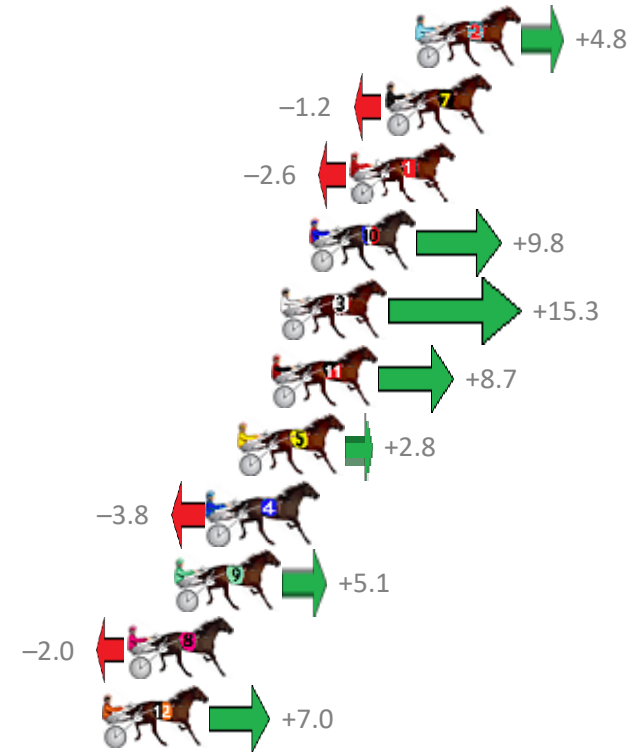

Albion Park Race 4 Distance 1660m

Friday, 5 October 2018

Gross Time: 1:58.80 MileRate: 1:55.10 LeadTime: 3.60s First Qtr: 27.70s Second Qtr: 31.40s Third Qtr: 27.70s Fourth Qtr: 28.40s

NoHorse	Plc	Margin	Time	800Time (W)	400 Time (W)
2 BIG BRUCE	1	0.0m	1:58.80	55.76s (0)	27.89s (0)
7 ZARAS DELIGHT	2	1.2m	1:58.89	56.18s (1)	28.49s (1)
1 GOD SAKE	3	2.6m	1:58.98	56.28s (0)	28.41s (0)
10 SOME EXCUSESOMEW	4	4.2m	1:59.10	55.41s (2)	27.82s (2)
3 DUKE OF ALBANY	5	5.3m	1:59.18	55.03s (2)	27.60s (2)
11 SWEET AS CANDY	6	5.7m	1:59.20	55.49s (1)	27.84s (1)
5 OFFICIANADO	7	7.0m	1:59.30	55.90s (1)	28.34s (2)
4 DIVAS DELIGHT	8	8.2m	1:59.38	56.37s (1)	28.36s (1)
9 FIOKI	9	9.5m	1:59.47	55.74s (0)	27.74s (0)
8 CHRISTIAN TORADO	10	11.4m	1:59.61	56.24s (0)	28.27s (0)
12 ZAC MAC	11	12.4m	1:59.68	55.61s (0)	27.48s (0)

Finish Position and metres gained from 800m

Sectionals
Powered by

PJ Harness Analyser
Master harness racing with the power of sectionals
Owners, Trainers and Punters - Check out what's new at www.pjdata.com.au

The Racing Queensland Board (trading as Racing Queensland) and provider are not responsible for the completeness or accuracy of any of the information contained herein, and makes no representations about its suitability for any purpose.