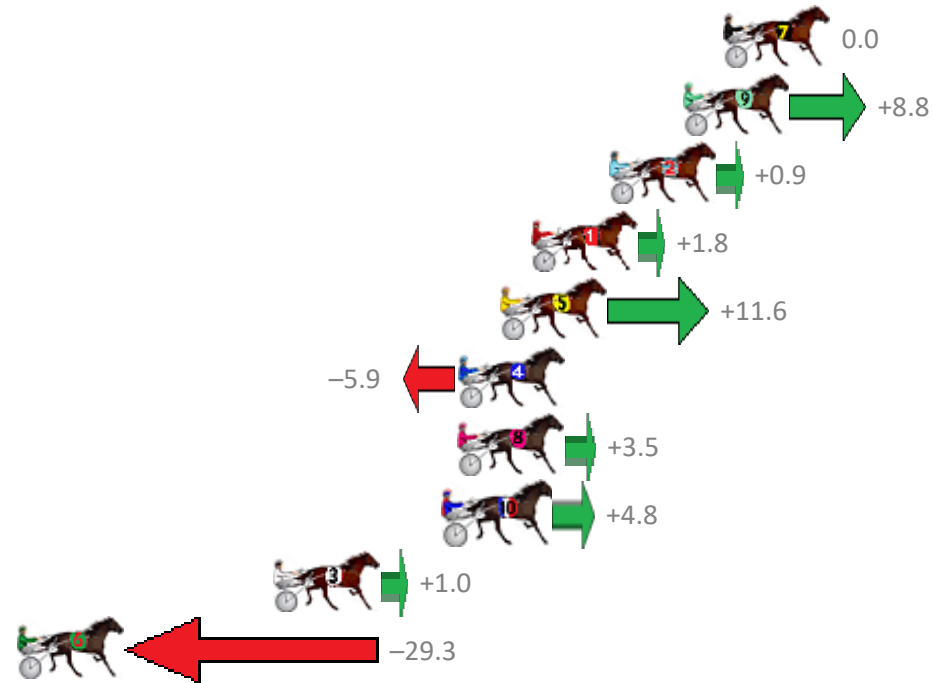

Albion Park Race 6 Distance 2138m

Friday, 5 October 2018

Gross Time: 2:36.10 MileRate: 1:57.50 LeadTime: 37.30s First Qtr: 31.40s Second Qtr: 29.80s Third Qtr: 28.50s Fourth Qtr: 29.10s

No	Horse	Plc	Margin	Time	800Time (W)	400 Time (W)
7	EXCEPTIONAL MACH	1	0.0m	2:36.10	57.60s (0)	29.10s (0)
9	OHOKA SQUIRE	2	1.6m	2:36.22	56.97s (1)	28.61s (2)
2	IMA MORVEN LAD	3	4.5m	2:36.43	57.54s (1)	28.48s (1)
1	DOLLARBILL	4	7.6m	2:36.65	57.47s (0)	28.94s (0)
5	OHOKA COOPER	5	8.8m	2:36.74	56.76s (1)	28.47s (2)
4	SICILIAN SLUMBER	6	10.5m	2:36.86	58.02s (0)	29.53s (0)
8	RORY MACH	7	10.5m	2:36.86	57.35s (0)	28.61s (1)
10	RAESAWINNER	8	11.0m	2:36.90	57.25s (1)	28.95s (2)
3	PLATINUM ART	9	17.8m	2:37.39	57.53s (0)	29.23s (0)
6	OUR MELS DREAM	10	30.3m	2:38.30	59.71s (1)	30.85s (1)

Finish Position and metres gained from 800m

Sectionals
Powered by

PJ Harness Analyser
Master harness racing with the power of sectionals
Owners, Trainers and Punters - Check out what's new at www.pjdata.com.au

The Racing Queensland Board (trading as Racing Queensland) and provider are not responsible for the completeness or accuracy of any of the information contained herein, and makes no representations about its suitability for any purpose.