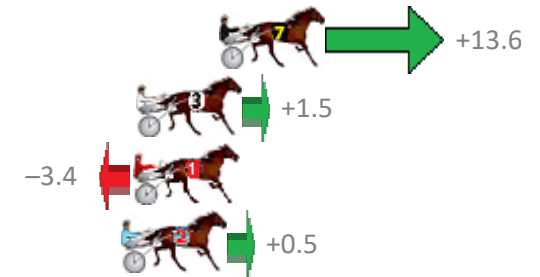

Albion Park Race 2 Distance 2138m

Friday, 5 October 2018

Gross Time: 2:35.00 MileRate: 1:56.70 LeadTime: 37.60s First Qtr: 30.10s Second Qtr: 29.70s Third Qtr: 28.40s Fourth Qtr: 29.20s

NoHorse	Plc	Margin	Time	800Time (W)	400 Time (W)
7 GOODTIME STRIDE	1	0.0m	2:35.00	56.62s (1)	28.25s (1)
3 FEEL THE REIGN	2	3.3m	2:35.24	57.49s (0)	29.09s (0)
1 MOTU REAL STYLE	3	3.4m	2:35.25	57.84s (0)	29.45s (0)
2 MAMMALS MAGIC	4	3.9m	2:35.28	57.56s (1)	29.21s (1)
6 VALTONA	5	23.4m	2:36.71	58.62s (1)	30.27s (1)

Finish Position and metres gained from 800m

Sectionals
Powered by

PJ Harness Analyser
Master harness racing with the power of sectionals
Owners, Trainers and Punters - Check out what's new at www.pjdata.com.au

The Racing Queensland Board (trading as Racing Queensland) and provider are not responsible for the completeness or accuracy of any of the information contained herein, and makes no representations about its suitability for any purpose.