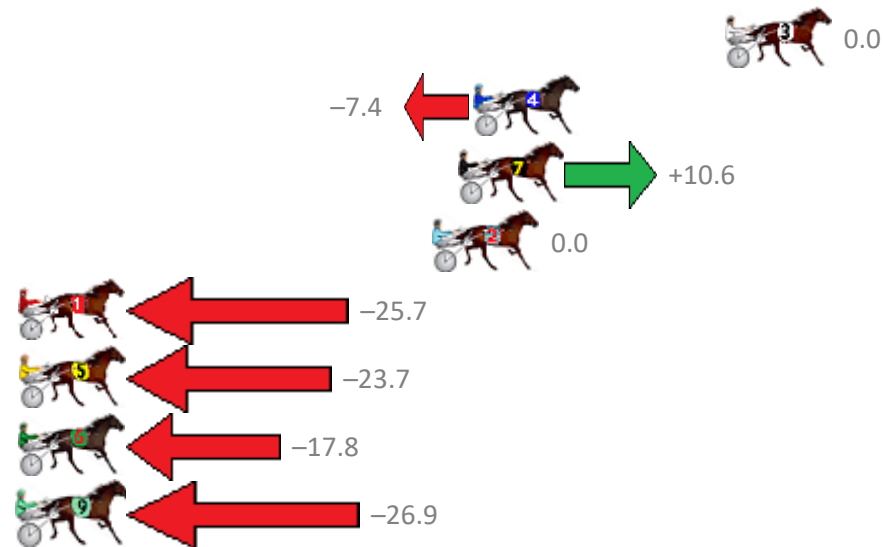

Redcliffe Race 6 Distance 2040m

Tuesday, 16 October 2018

Gross Time: 2:29.50 MileRate: 1:58.00 LeadTime: 31.00s First Qtr: 29.60s Second Qtr: 29.50s Third Qtr: 29.50s Fourth Qtr: 29.90s

NoHorse	Plc	Margin	Time	800Time (W)	400 Time (W)
3 ADRIFT	1	0.0m	2:29.50	59.40s (0)	29.90s (0)
4 KEY LARGO	2	10.0m	2:30.25	59.95s (1)	30.54s (1)
7 PATERNITY SUIT	3	10.6m	2:30.29	58.61s (1)	29.51s (1)
2 DAPPER	4	11.6m	2:30.37	59.40s (1)	29.93s (1)
1 ULTIMATE COURAGE	5	30.3m	2:31.76	61.31s (0)	31.57s (0)
5 OLIVER WINKLE	6	30.5m	2:31.78	61.16s (1)	31.52s (2)
6 HOT ROD HEAVEN	7	37.8m	2:32.33	60.72s (2)	31.38s (2)
9 PRECIOUS CULLEN	8	42.9m	2:32.71	61.40s (1)	32.12s (2)

Finish Position and metres gained from 800m

Sectionals
Powered by

PJ Harness Analyser
Master harness racing with the power of sectionals
Owners, Trainers and Punters - Check out what's new at www.pjdata.com.au

The Racing Queensland Board (trading as Racing Queensland) and provider are not responsible for the completeness or accuracy of any of the information contained herein, and makes no representations about its suitability for any purpose.