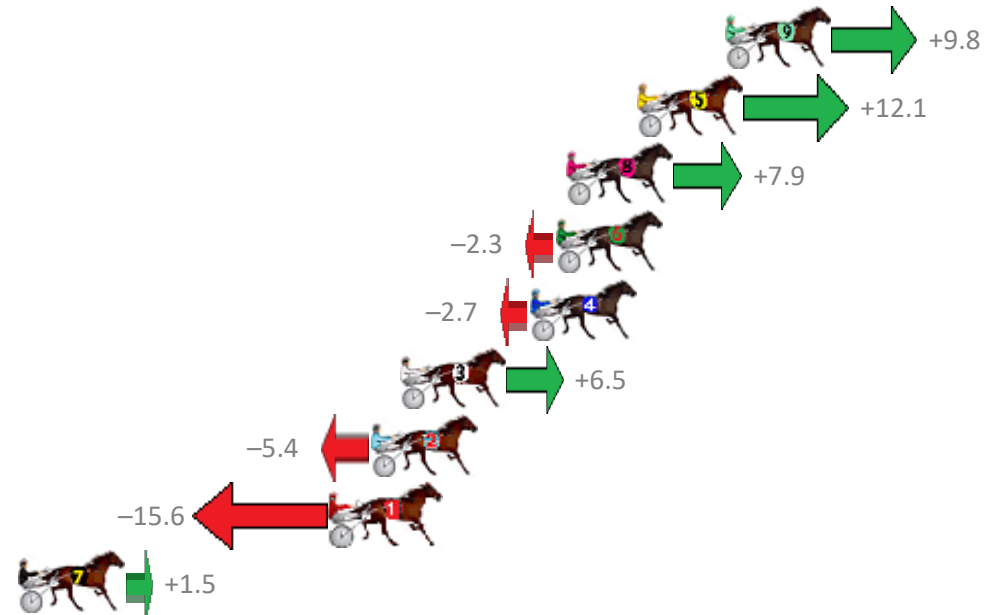

Redcliffe Race 7 Distance 1780m

Tuesday, 16 October 2018

Gross Time: 2:10.00 MileRate: 1:57.50 LeadTime: 11.20s First Qtr: 28.70s Second Qtr: 29.30s Third Qtr: 29.70s Fourth Qtr: 31.10s

NoHorse	Plc	Margin	Time	800Time (W)	400 Time (W)
9 SWEET AS	1	0.0m	2:10.00	60.06s (0)	30.48s (1)
5 SUBTLE DELIGHT	2	3.5m	2:10.27	59.88s (0)	30.39s (2)
8 ANNIKA MAGIC	3	6.3m	2:10.49	60.20s (1)	31.40s (3)
6 OUTLAW FELLA	4	6.7m	2:10.52	60.97s (1)	31.62s (2)
4 CLASSY GUY	5	7.7m	2:10.60	61.01s (0)	31.39s (0)
3 CORPORAL LUNA	6	12.9m	2:11.00	60.31s (1)	31.37s (3)
2 SICILIAN SLUMBER	7	14.0m	2:11.09	61.21s (1)	31.85s (2)
1 THREO	8	15.6m	2:11.21	61.99s (0)	32.20s (1)
7 KOTARE YORK	9	34.5m	2:12.68	60.69s (0)	31.29s (0)

Finish Position and metres gained from 800m

Sectionals
Powered by

PJ Harness Analyser
Master harness racing with the power of sectionals
Owners, Trainers and Punters - Check out what's new at www.pjdata.com.au

The Racing Queensland Board (trading as Racing Queensland) and provider are not responsible for the completeness or accuracy of any of the information contained herein, and makes no representations about its suitability for any purpose.