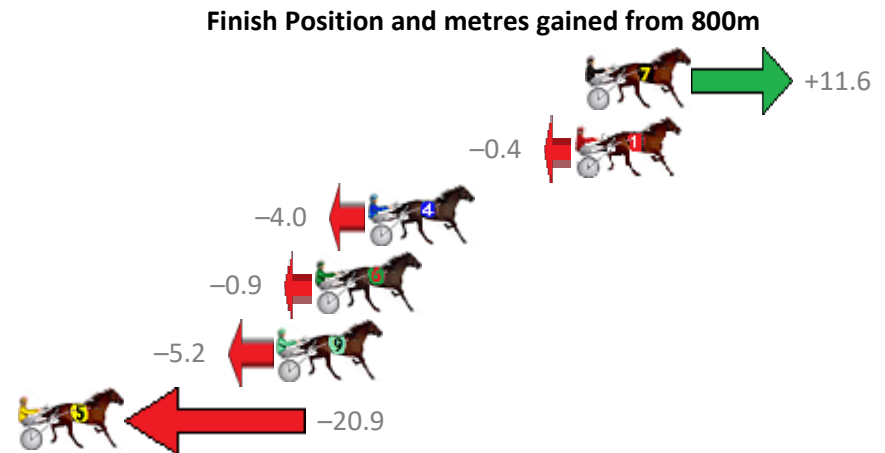

Redcliffe Race 8 Distance 1780m

Tuesday, 16 October 2018

Gross Time: 2:09.80 MileRate: 1:57.40 LeadTime: 11.10s First Qtr: 30.60s Second Qtr: 29.70s Third Qtr: 29.00s Fourth Qtr: 29.40s

NoHorse	Plc	Margin	Time	800Time (W)	400 Time (W)
7 FRANCO TOTEM	1	0.0m	2:09.80	57.55s (1)	29.28s (2)
1 GOODTIME STRIDE	2	0.4m	2:09.83	58.43s (0)	29.43s (0)
4 IMA SEA STORM	3	8.6m	2:10.43	58.69s (0)	29.64s (0)
6 ZAC MAC	4	10.7m	2:10.59	58.47s (0)	29.38s (0)
9 JESSICA AMBER	5	12.2m	2:10.70	58.78s (1)	29.61s (2)
5 CHRISTIAN TORADO	6	22.5m	2:11.45	59.93s (1)	30.66s (1)

Sectionals
Powered by

PJ Harness Analyser
Master harness racing with the power of sectionals
Owners, Trainers and Punters - Check out what's new at www.pjdata.com.au

The Racing Queensland Board (trading as Racing Queensland) and provider are not responsible for the completeness or accuracy of any of the information contained herein, and makes no representations about its suitability for any purpose.