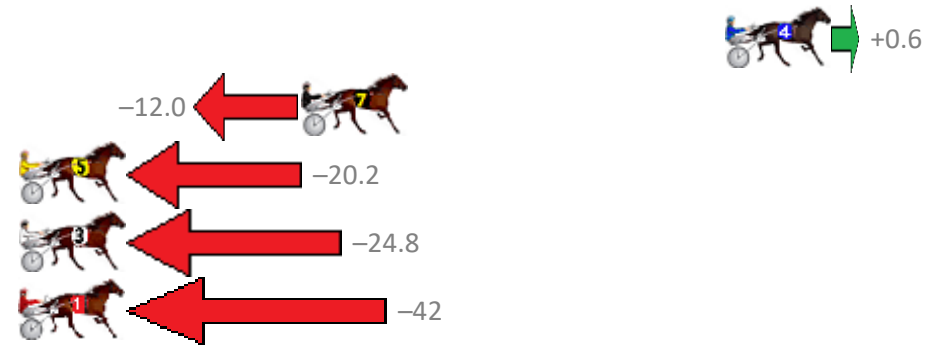

Redcliffe Race 2 Distance 2040m

Tuesday, 16 October 2018

Gross Time: 2:36.80 MileRate: 2:03.70 LeadTime: 32.60s First Qtr: 32.80s Second Qtr: 31.30s Third Qtr: 30.00s Fourth Qtr: 30.10s

NoHorse	Plc	Margin	Time	800Time (W)	400 Time (W)
4 SIXPENNY RED	1	0.0m	2:36.80	60.05s (1)	30.10s (1)
7 ASHLEE NITRO	2	16.8m	2:38.06	61.00s (0)	30.85s (0)
5 MAYWYN TOUGH	3	30.0m	2:39.06	61.62s (0)	31.50s (0)
3 ROBINMEGOOD	4	30.2m	2:39.07	61.96s (1)	31.76s (1)
1 SPRINGFIELD DESIRE	5	41.1m	2:39.89	63.19s (0)	33.06s (0)

Finish Position and metres gained from 800m

Sectionals
Powered by

PJ Harness Analyser
Master harness racing with the power of sectionals
Owners, Trainers and Punters - Check out what's new at www.pjdata.com.au

The Racing Queensland Board (trading as Racing Queensland) and provider are not responsible for the completeness or accuracy of any of the information contained herein, and makes no representations about its suitability for any purpose.