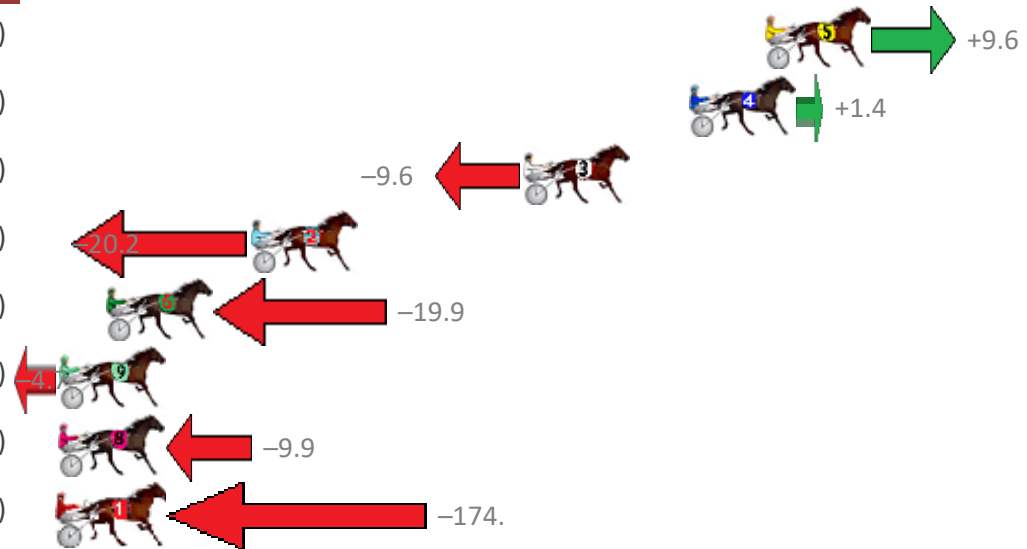

Redcliffe Race 1 Distance 2613m

Tuesday, 16 October 2018

Gross Time: 3:23.40 MileRate: 2:03.90 LeadTime: 79.50s First Qtr: 30.40s Second Qtr: 31.50s Third Qtr: 30.20s Fourth Qtr: 31.80s

NoHorse	Plc	Margin	Time	800Time (W)	400 Time (W)
5 SPIRIT WALKER	1	0.0m	3:23.40	61.26s (0)	31.23s (3)
4 MISS INVASION	2	3.0m	3:23.64	61.89s (0)	31.67s (0)
3 MY DAD ANGUS	3	9.6m	3:24.16	62.74s (0)	32.56s (0)
2 HONEY PLEASE	4	20.4m	3:25.02	63.57s (1)	32.80s (1)
6 GHENT	5	26.1m	3:25.47	63.54s (1)	33.59s (2)
9 ULTIMATE DAIQUIRI	6	29.7m	3:25.76	62.36s (0)	32.56s (0)
8 HELLBOUND	7	43.3m	3:26.84	62.77s (0)	32.98s (0)
1 IMA CALVERT ROSE	8	324.8m	3:49.22	75.55s (0)	43.71s (0)

Finish Position and metres gained from 800m

Sectionals
Powered by

PJ Harness Analyser
Master harness racing with the power of sectionals
Owners, Trainers and Punters - Check out what's new at www.pjdata.com.au

The Racing Queensland Board (trading as Racing Queensland) and provider are not responsible for the completeness or accuracy of any of the information contained herein, and makes no representations about its suitability for any purpose.