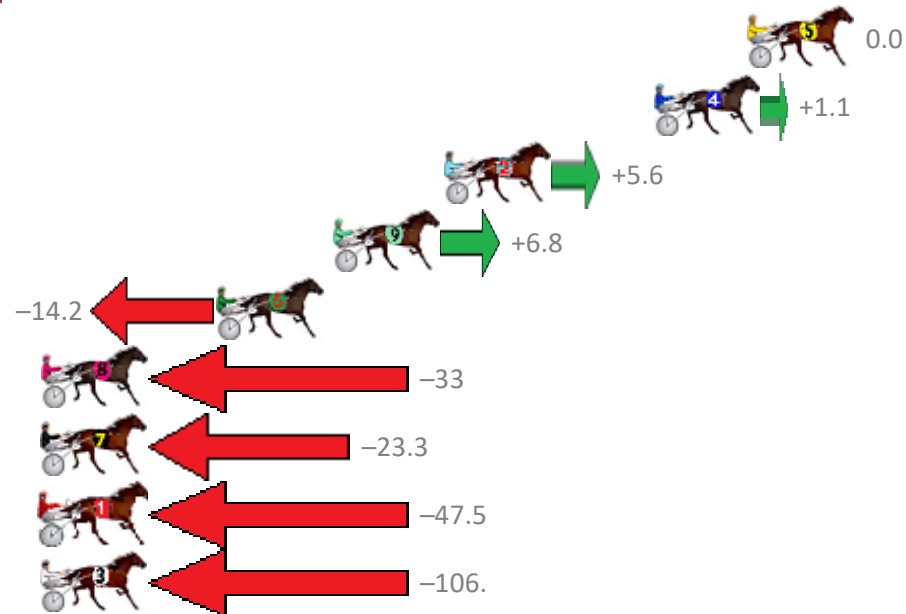

Redcliffe Race 5 Distance 1780m

Tuesday, 16 October 2018

Gross Time: 2:09.90 MileRate: 1:57.50 LeadTime: 10.90s First Qtr: 29.70s Second Qtr: 30.20s Third Qtr: 29.70s Fourth Qtr: 29.40s

NoHorse	Plc	Margin	Time	800Time (W)	400 Time (W)
5 ALPHA STYX	1	0.0m	2:09.90	59.10s (0)	29.40s (0)
4 MY MOJO	2	3.7m	2:10.17	59.02s (0)	29.33s (0)
2 OCEANS PREDATOR	3	12.0m	2:10.78	58.69s (1)	29.24s (1)
9 PROJECTILE	4	16.4m	2:11.11	58.60s (1)	29.24s (2)
6 THE GOLDEN CROSS	5	21.0m	2:11.44	60.15s (1)	30.21s (0)
8 OFFICIANADO	6	46.5m	2:13.32	61.50s (0)	31.38s (1)
7 BRASS LANTERN	7	48.5m	2:13.46	60.82s (0)	30.99s (0)
1 CIRCLE LINE	8	57.1m	2:14.10	62.61s (0)	32.46s (0)
3 JUDAH BEN HUR	9	119.0m	2:18.65	66.95s (1)	36.43s (2)

Finish Position and metres gained from 800m

Sectionals
Powered by

PJ Harness Analyser
Master harness racing with the power of sectionals
Owners, Trainers and Punters - Check out what's new at www.pjdata.com.au

The Racing Queensland Board (trading as Racing Queensland) and provider are not responsible for the completeness or accuracy of any of the information contained herein, and makes no representations about its suitability for any purpose.