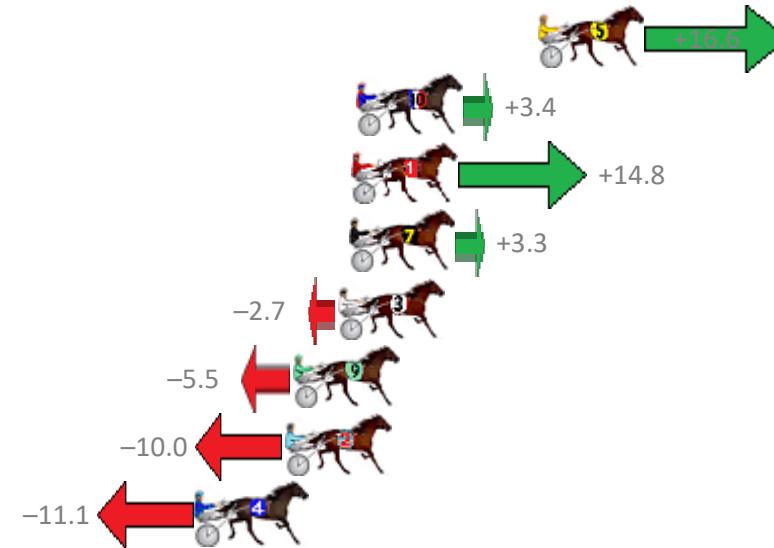

Redcliffe Race 4 Distance 1780m

Tuesday, 16 October 2018

Gross Time: 2:11.70 MileRate: 1:59.10 LeadTime: 11.30s First Qtr: 30.70s Second Qtr: 30.70s Third Qtr: 29.00s Fourth Qtr: 30.00s

NoHorse	Plc	Margin	Time	800Time (W)	400 Time (W)
5 PAY ME INTEREST	1	0.0m	2:11.70	57.78s (1)	29.24s (2)
10 HEAVENS HURRICANE	2	7.2m	2:12.24	58.75s (1)	30.10s (2)
1 CC JONES	3	7.4m	2:12.25	57.91s (0)	29.31s (0)
7 SUBTLE ADVICE	4	7.5m	2:12.26	58.76s (0)	29.72s (1)
3 SACHE GIRL	5	7.9m	2:12.29	59.20s (0)	30.17s (0)
9 MOTU REAL STYLE	6	9.7m	2:12.43	59.41s (2)	30.64s (2)
2 VANTO HANOVER	7	10.0m	2:12.45	59.74s (0)	30.75s (0)
4 OASIS DREAM	8	13.5m	2:12.71	59.82s (1)	30.73s (1)

Finish Position and metres gained from 800m

Sectionals
Powered by

PJ Harness Analyser
Master harness racing with the power of sectionals
Owners, Trainers and Punters - Check out what's new at www.pjdata.com.au

The Racing Queensland Board (trading as Racing Queensland) and provider are not responsible for the completeness or accuracy of any of the information contained herein, and makes no representations about its suitability for any purpose.