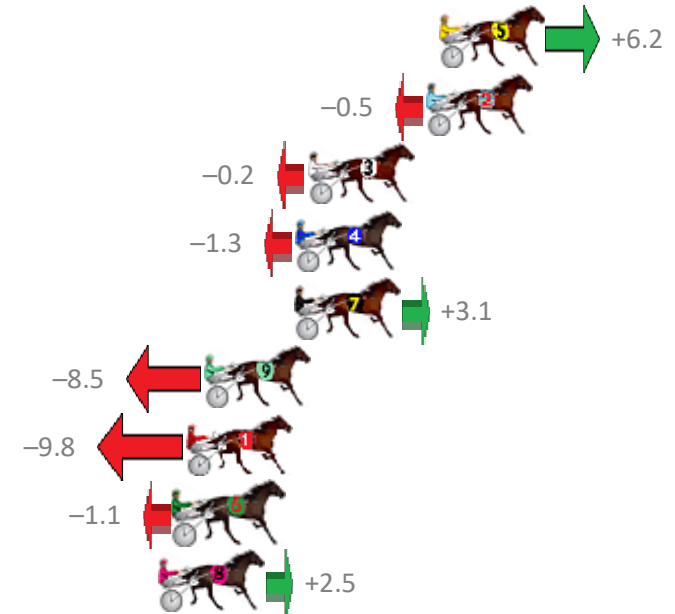

Redcliffe Race 3 Distance 1780m

Tuesday, 16 October 2018

Gross Time: 2:12.80 MileRate: 2:00.10 LeadTime: 11.10s First Qtr: 31.30s Second Qtr: 30.60s Third Qtr: 29.90s Fourth Qtr: 29.90s

NoHorse	Plc	Margin	Time	800Time (W)	400 Time (W)
5 VALTONA	1	0.0m	2:12.80	59.34s (2)	29.53s (2)
2 RAFFERTY DELIGHTS	2	0.5m	2:12.84	59.84s (0)	29.92s (0)
3 HAVANA MOON	3	5.2m	2:13.19	59.81s (1)	29.78s (1)
4 MISTERRIODEJANEIRO	4	5.7m	2:13.23	59.90s (0)	29.94s (0)
7 HEAVENS HINT	5	5.7m	2:13.23	59.57s (0)	29.56s (0)
9 FAMOUS SHOES	6	9.3m	2:13.50	60.44s (2)	30.60s (2)
1 ROCKWITH THEDEVIL	7	10.0m	2:13.55	60.53s (1)	30.50s (1)
6 SMILING ARMADA	8	10.5m	2:13.58	59.88s (1)	29.88s (2)
8 GIVE ME FIFTY	9	11.1m	2:13.63	59.61s (0)	29.62s (0)

Finish Position and metres gained from 800m

Sectionals
Powered by

PJ Harness Analyser
Master harness racing with the power of sectionals
Owners, Trainers and Punters - Check out what's new at www.pjdata.com.au

The Racing Queensland Board (trading as Racing Queensland) and provider are not responsible for the completeness or accuracy of any of the information contained herein, and makes no representations about its suitability for any purpose.