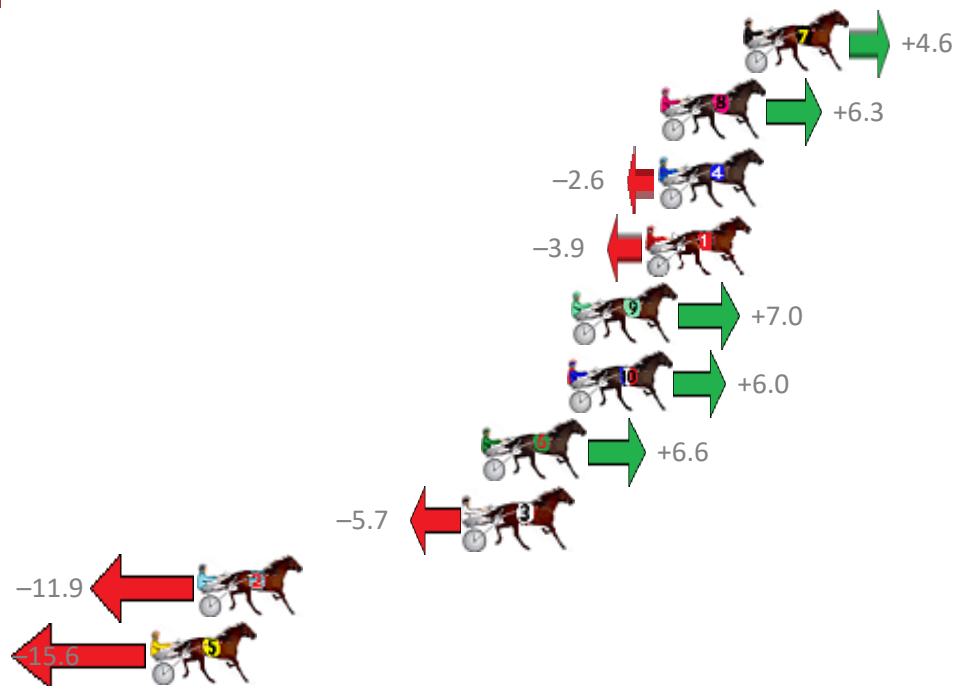

Redcliffe Race 9 Distance 2040m

Thursday, 25 October 2018

Gross Time: 2:33.40 MileRate: 2:01.00 LeadTime: 30.90s First Qtr: 31.60s Second Qtr: 31.10s Third Qtr: 28.90s Fourth Qtr: 30.90s

No Horse	Plc	Margin	Time	800Time (W)	400 Time (W)
7 STEVIE DEE	1	0.0m	2:33.40	59.46s (0)	30.56s (0)
8 EARL JUJON	2	3.3m	2:33.65	59.33s (0)	30.40s (0)
4 ROCKNROLL AMBER	3	3.4m	2:33.66	59.99s (1)	31.10s (1)
1 LOORRIM LAD	4	3.9m	2:33.70	60.09s (0)	31.20s (0)
9 CONDAFEW	5	6.8m	2:33.93	59.28s (0)	30.33s (0)
10 FRANKS FORTUNE	6	7.0m	2:33.94	59.35s (2)	30.76s (2)
6 READILY	7	10.4m	2:34.20	59.31s (1)	30.68s (2)
3 SAMMYSLUCK	8	11.1m	2:34.26	60.23s (1)	31.28s (1)
2 MAC SWEET	9	21.7m	2:35.08	60.69s (1)	31.54s (1)
5 PRECIOUS CULLEN	10	23.6m	2:35.22	60.97s (2)	32.41s (2)

Finish Position and metres gained from 800m

Sectionals
Powered by

PJ Harness Analyser
Master harness racing with the power of sectionals
Owners, Trainers and Punters - Check out what's new at www.pjdata.com.au

The Racing Queensland Board (trading as Racing Queensland) and provider are not responsible for the completeness or accuracy of any of the information contained herein, and makes no representations about its suitability for any purpose.