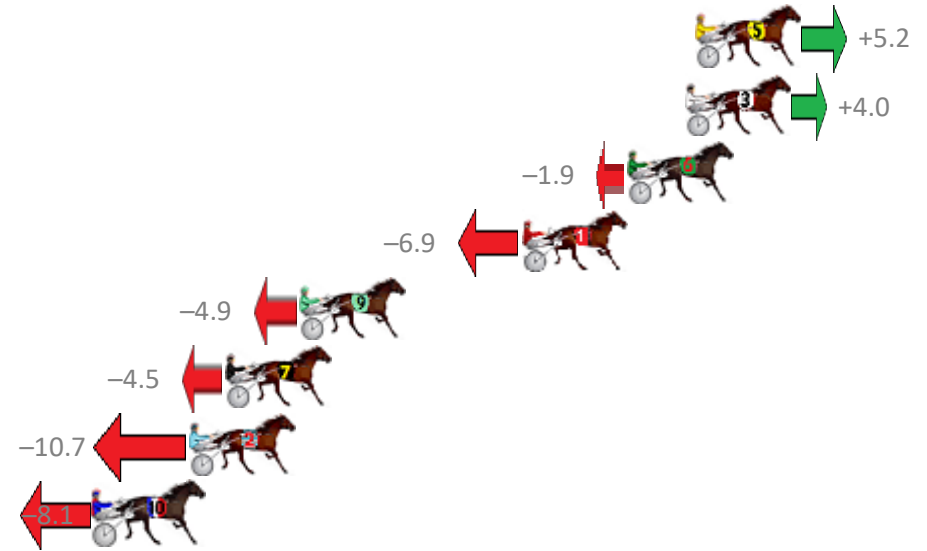

Redcliffe Race 1 Distance 1780m

Thursday, 25 October 2018

Gross Time: 2:17.30 MileRate: 2:04.10 LeadTime: 11.50s First Qtr: 33.00s Second Qtr: 32.60s Third Qtr: 30.70s Fourth Qtr: 29.50s

No Horse	Plc	Margin	Time	800Time (W)	400 Time (W)
5 VELUTI	1	0.0m	2:17.30	59.81s (1)	29.18s (1)
3 WHATA STRIDE	2	0.4m	2:17.33	59.90s (0)	29.20s (0)
6 DEADSET COURAGEOU	3	2.7m	2:17.50	60.34s (1)	29.70s (1)
1 COWGIRLCHICK	4	6.9m	2:17.81	60.72s (0)	30.01s (0)
9 SUBTLE SURPRISE	5	15.7m	2:18.46	60.57s (1)	30.02s (1)
7 SURREAL DEAL	6	18.7m	2:18.68	60.54s (0)	29.79s (0)
2 ZARA ZARA REIGN	7	20.1m	2:18.78	61.01s (0)	30.22s (0)
10 IM SANDY BAY	8	23.9m	2:19.06	60.81s (1)	30.27s (1)

Finish Position and metres gained from 800m

Sectionals
Powered by

PJ Harness Analyser
Master harness racing with the power of sectionals
Owners, Trainers and Punters - Check out what's new at www.pjdata.com.au

The Racing Queensland Board (trading as Racing Queensland) and provider are not responsible for the completeness or accuracy of any of the information contained herein, and makes no representations about its suitability for any purpose.