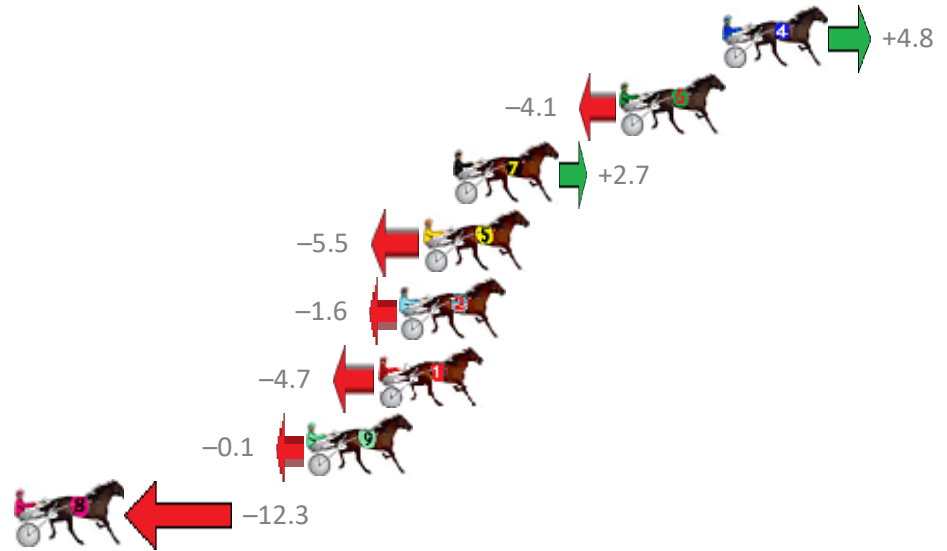

Redcliffe Race 6 Distance 1780m

Thursday, 25 October 2018

Gross Time: 2:12.30 MileRate: 1:59.60 LeadTime: 11.40s First Qtr: 31.50s Second Qtr: 30.20s Third Qtr: 29.60s Fourth Qtr: 29.60s

No Horse	Plc	Margin	Time	800Time (W)	400 Time (W)
4 WILLSINTOWN	1	0.0m	2:12.30	58.84s (0)	29.27s (0)
6 SHADOW HUNTER	2	4.1m	2:12.60	59.50s (0)	29.90s (0)
7 SNAKES N LADDERS	3	10.7m	2:13.09	59.00s (0)	29.34s (2)
5 GHOST GUM	4	11.9m	2:13.18	59.61s (1)	30.23s (1)
2 WECANONLYHOPE	5	12.8m	2:13.25	59.32s (1)	29.96s (1)
1 EMARGEE	6	13.7m	2:13.31	59.55s (0)	29.95s (0)
9 TASCOTT LADY	7	16.5m	2:13.52	59.21s (1)	29.81s (1)
8 WEBBY VANDERQUACK	8	30.1m	2:14.53	60.11s (0)	30.60s (0)

Finish Position and metres gained from 800m

Sectionals
Powered by

PJ Harness Analyser
Master harness racing with the power of sectionals
Owners, Trainers and Punters - Check out what's new at www.pjdata.com.au

The Racing Queensland Board (trading as Racing Queensland) and provider are not responsible for the completeness or accuracy of any of the information contained herein, and makes no representations about its suitability for any purpose.