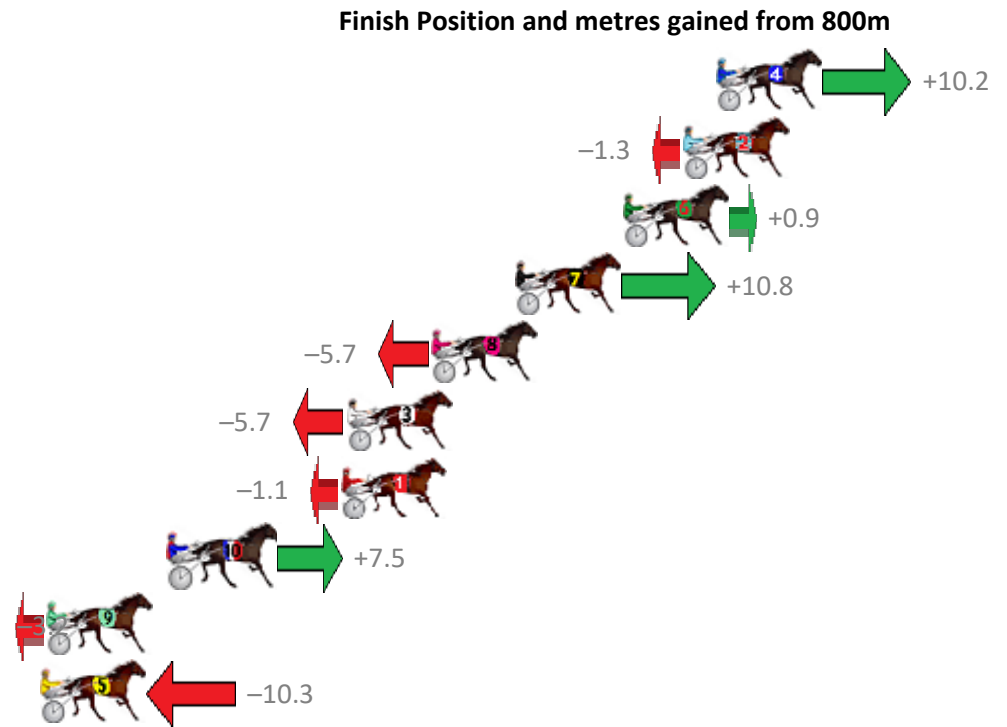

Redcliffe Race 7 Distance 1780m

Thursday, 25 October 2018

Gross Time: 2:11.10 MileRate: 1:58.50 LeadTime: 11.80s First Qtr: 28.50s Second Qtr: 30.30s Third Qtr: 29.80s Fourth Qtr: 30.70s

No Horse	Plc	Margin	Time	800Time (W)	400 Time (W)
4 REAL KNUCKY	1	0.0m	2:11.10	59.73s (1)	30.18s (1)
2 TAP IT IN	2	1.3m	2:11.20	60.60s (0)	30.80s (0)
6 FEEL THE REIGN	3	3.7m	2:11.38	60.43s (0)	30.62s (0)
7 MINI MIRACLE	4	8.0m	2:11.71	59.68s (0)	29.92s (1)
8 OUR PEPPERJACK	5	11.3m	2:11.97	60.93s (1)	31.46s (1)
3 FARRAHFOWLER	6	14.7m	2:12.23	60.93s (0)	31.11s (0)
1 ROYAL TAZ	7	14.9m	2:12.24	60.58s (0)	30.77s (0)
10 MAJOR STRIKE	8	21.7m	2:12.77	59.93s (0)	30.80s (0)
9 DALACOS EMPRESS	9	26.6m	2:13.14	60.74s (0)	30.99s (1)
5 MACS CHOICE	10	26.9m	2:13.16	61.28s (1)	31.77s (1)

Sectionals
Powered by

PJ Harness Analyser
Master harness racing with the power of sectionals
Owners, Trainers and Punters - Check out what's new at www.pjdata.com.au

The Racing Queensland Board (trading as Racing Queensland) and provider are not responsible for the completeness or accuracy of any of the information contained herein, and makes no representations about its suitability for any purpose.