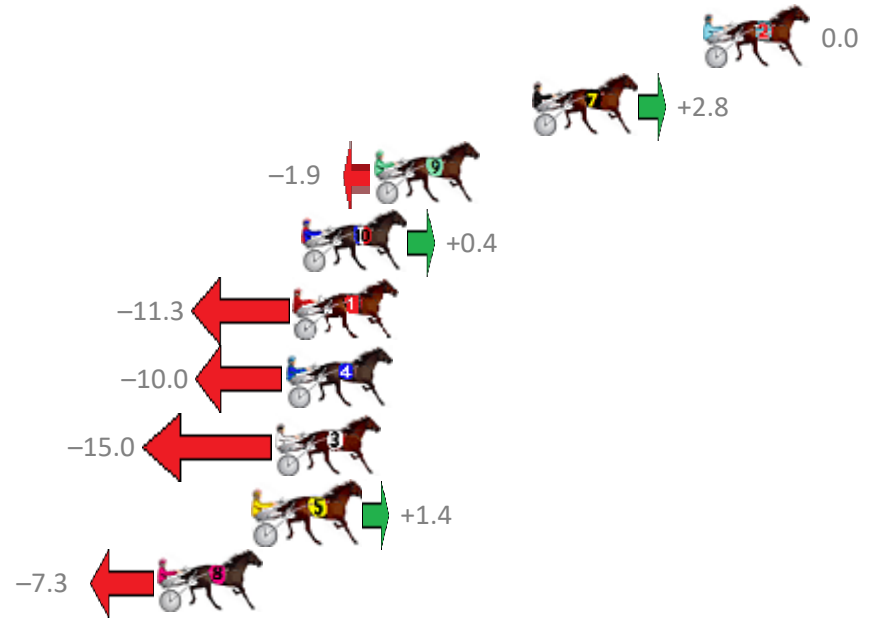

Redcliffe Race 8 Distance 1780m

Thursday, 25 October 2018

Gross Time: 2:11.20 MileRate: 1:58.60 LeadTime: 11.40s First Qtr: 28.80s Second Qtr: 30.80s Third Qtr: 29.90s Fourth Qtr: 30.30s

No Horse	Plc	Margin	Time	800Time (W)	400 Time (W)
2 WERELIVINGTHEDREA	1	0.0m	2:11.20	60.20s (0)	30.30s (0)
7 ARBIT MAJOR	2	6.8m	2:11.72	59.99s (0)	29.95s (0)
9 MISS CATALINA	3	13.1m	2:12.19	60.34s (1)	30.46s (1)
10 GLASSCUTTERSPIRIT	4	16.0m	2:12.41	60.17s (1)	30.44s (2)
1 OSCARS GLORY	5	16.3m	2:12.43	61.05s (0)	31.03s (0)
4 IFOUNDTHEBEACH	6	16.6m	2:12.46	60.95s (1)	30.91s (2)
3 FEEL THE CHARM	7	17.0m	2:12.49	61.33s (1)	31.09s (1)
5 RED LUCK	8	17.8m	2:12.55	60.09s (0)	30.44s (1)
8 LYNCHMAN	9	21.7m	2:12.84	60.75s (0)	30.67s (0)

Finish Position and metres gained from 800m

Sectionals
Powered by

PJ Harness Analyser
Master harness racing with the power of sectionals
Owners, Trainers and Punters - Check out what's new at www.pjdata.com.au

The Racing Queensland Board (trading as Racing Queensland) and provider are not responsible for the completeness or accuracy of any of the information contained herein, and makes no representations about its suitability for any purpose.