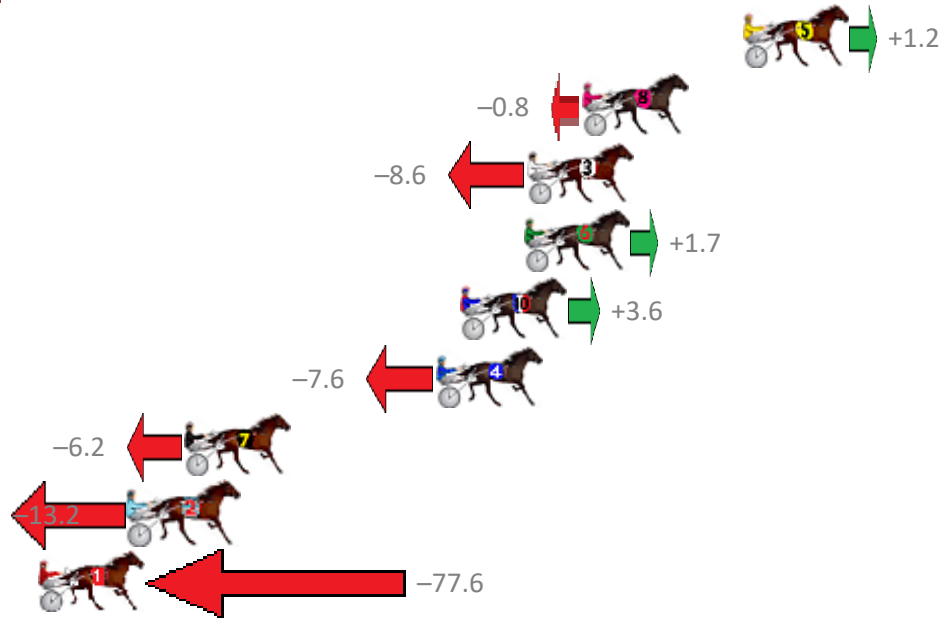

Redcliffe Race 4 Distance 1780m

Thursday, 25 October 2018

Gross Time: 2:10.40 MileRate: 1:57.90 LeadTime: 11.20s First Qtr: 29.40s Second Qtr: 30.60s Third Qtr: 29.90s Fourth Qtr: 29.30s

No Horse	Plc	Margin	Time	800Time (W)	400 Time (W)
5 THE BOYS GNP	1	0.0m	2:10.40	59.11s (1)	29.29s (1)
8 KEARNEY LANE	2	6.4m	2:10.87	59.26s (1)	29.39s (1)
3 JACKS GAMBIT	3	8.6m	2:11.03	59.84s (0)	29.93s (0)
6 BONNIE JUJON	4	8.7m	2:11.04	59.07s (1)	29.18s (1)
10 WRITEABOUTCHELSEA	5	11.2m	2:11.22	58.93s (1)	29.01s (1)
4 PACIFIC COIN	6	12.2m	2:11.29	59.76s (0)	29.89s (0)
7 ONE TO TANGO	7	22.2m	2:12.03	59.66s (0)	29.74s (0)
2 IM ROLLING STONED	8	24.4m	2:12.19	60.18s (0)	30.25s (0)
1 MAJOR HEI	9	110.0m	2:18.46	64.94s (0)	34.05s (0)

Finish Position and metres gained from 800m

Sectionals
Powered by

PJ Harness Analyser
Master harness racing with the power of sectionals
Owners, Trainers and Punters - Check out what's new at www.pjdata.com.au

The Racing Queensland Board (trading as Racing Queensland) and provider are not responsible for the completeness or accuracy of any of the information contained herein, and makes no representations about its suitability for any purpose.