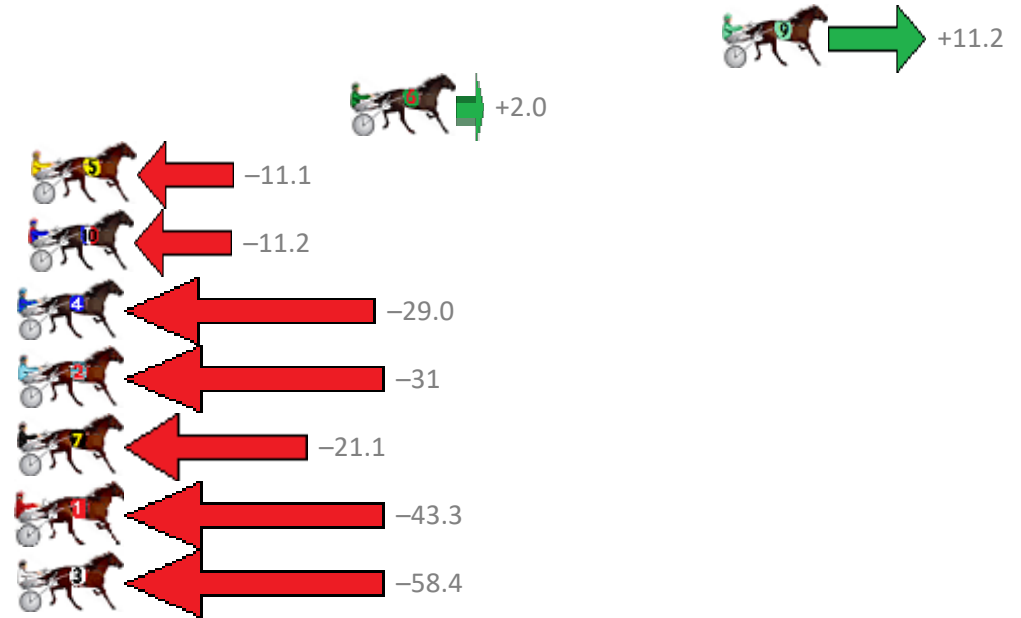

Redcliffe Race 2 Distance 1780m

Thursday, 25 October 2018

Gross Time: 2:12.60 MileRate: 1:59.90 LeadTime: 11.60s First Qtr: 30.20s Second Qtr: 31.00s Third Qtr: 29.70s Fourth Qtr: 30.10s

No Horse	Plc	Margin	Time	800Time (W)	400 Time (W)
9 GOTO THE MOON	1	0.0m	2:12.60	58.96s (2)	29.66s (2)
6 MISS ROB ROY	2	14.8m	2:13.71	59.65s (2)	30.42s (2)
5 WILD ABOUT TOWN	3	27.5m	2:14.67	60.63s (1)	30.94s (2)
10 CAPTAIN CHARGE OVER	4	27.6m	2:14.68	60.64s (0)	30.78s (3)
4 DRUNK ARTIST	5	29.8m	2:14.84	61.97s (1)	32.06s (1)
2 ARCHIECANO	6	30.5m	2:14.90	62.08s (0)	32.40s (0)
7 FLASHING GOOD TIME	7	32.3m	2:15.03	61.38s (0)	31.24s (0)
1 HEZ TO BLAME	8	49.1m	2:16.29	63.04s (0)	32.86s (0)
3 PONOVER	9	67.2m	2:17.66	64.17s (1)	34.19s (1)

Finish Position and metres gained from 800m

Sectionals
Powered by

PJ Harness Analyser
Master harness racing with the power of sectionals
Owners, Trainers and Punters - Check out what's new at www.pjdata.com.au

The Racing Queensland Board (trading as Racing Queensland) and provider are not responsible for the completeness or accuracy of any of the information contained herein, and makes no representations about its suitability for any purpose.