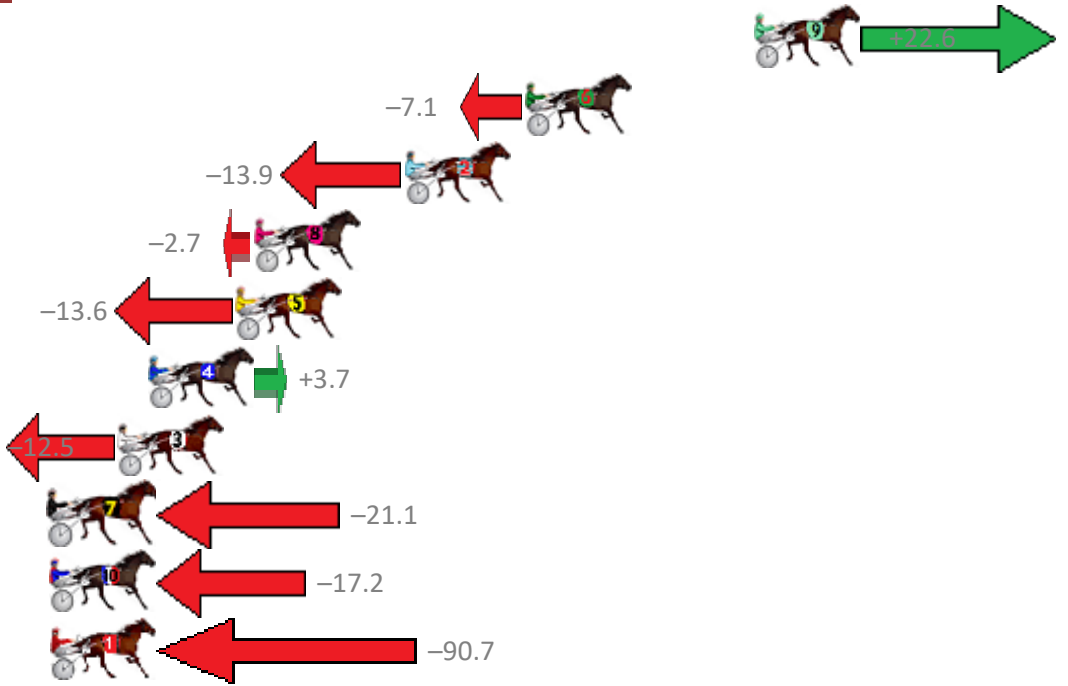

Redcliffe Race 5 Distance 1780m

Thursday, 25 October 2018

Gross Time: 2:10.60 MileRate: 1:58.00 LeadTime: 11.40s First Qtr: 29.70s Second Qtr: 29.90s Third Qtr: 29.50s Fourth Qtr: 30.10s

No Horse	Plc	Margin	Time	800Time (W)	400 Time (W)
9 MAMMALS MAGIC	1	0.0m	2:10.60	57.92s (1)	29.32s (2)
6 LETHAL PROMISE	2	9.1m	2:11.28	60.13s (1)	30.57s (1)
2 ALWAYS A JEWEL	3	13.9m	2:11.65	60.64s (0)	31.15s (0)
8 ANNAS BEST	4	19.9m	2:12.10	59.80s (1)	30.60s (1)
5 REDDY FIRE	5	20.6m	2:12.15	60.61s (1)	31.12s (1)
4 FUI FUI	6	24.1m	2:12.41	59.32s (1)	30.51s (1)
3 UNDERTHEKILT	7	25.3m	2:12.50	60.53s (1)	31.22s (0)
7 CHEYENNE WARRIOR	8	34.7m	2:13.21	61.17s (0)	30.63s (1)
10 RISKY BUZINESS	9	44.4m	2:13.94	60.88s (0)	31.50s (2)
1 DIABOLO STAR	10	99.3m	2:18.07	66.36s (0)	35.83s (0)

Finish Position and metres gained from 800m

Sectionals
Powered by

PJ Harness Analyser
Master harness racing with the power of sectionals
Owners, Trainers and Punters - Check out what's new at www.pjdata.com.au

The Racing Queensland Board (trading as Racing Queensland) and provider are not responsible for the completeness or accuracy of any of the information contained herein, and makes no representations about its suitability for any purpose.