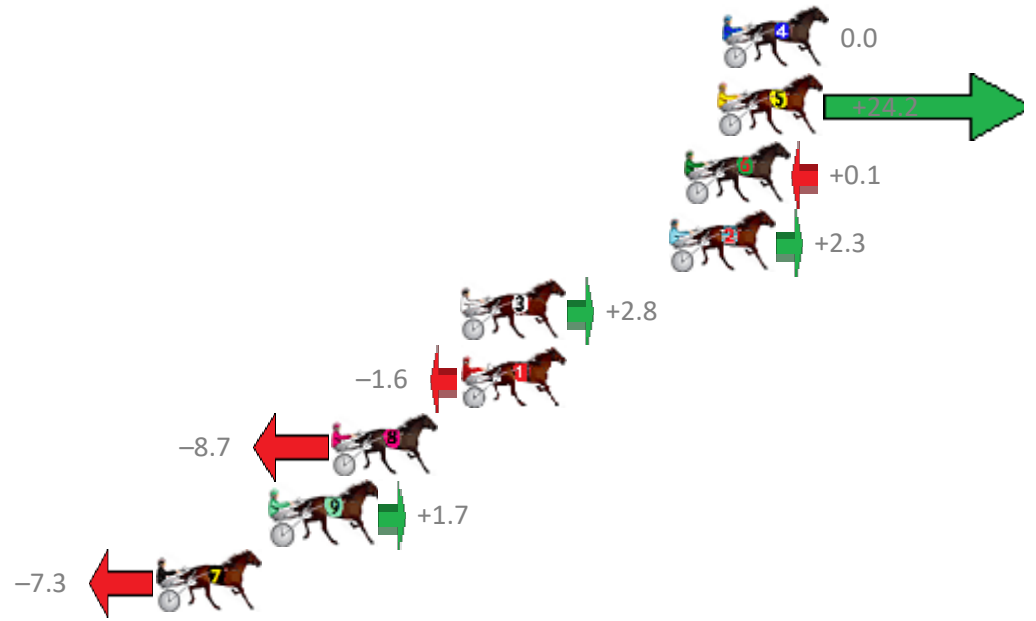

Redcliffe Race 3 Distance 1780m

Thursday, 25 October 2018

Gross Time: 2:11.50 MileRate: 1:58.90 LeadTime: 11.00s First Qtr: 29.30s Second Qtr: 30.30s Third Qtr: 29.70s Fourth Qtr: 31.20s

No Horse	Plc	Margin	Time	800Time (W)	400 Time (W)
4 PHOTOZEN	1	0.0m	2:11.50	60.90s (0)	31.20s (0)
5 MY MAGIC MERLIN	2	0.2m	2:11.52	59.06s (1)	30.42s (2)
6 FAKEROCKNROLL	3	1.5m	2:11.62	60.89s (1)	31.07s (1)
2 MAJORESS JUJON	4	2.1m	2:11.66	60.72s (0)	30.94s (0)
3 CHUMP CHOP	5	10.4m	2:12.31	60.69s (1)	30.97s (1)
1 CONTRARY COURAGE	6	10.4m	2:12.31	61.02s (0)	31.23s (0)
8 IFYOUBELIEVE	7	15.5m	2:12.71	61.56s (1)	31.71s (1)
9 HOLDINGNO CURRENCY	8	17.9m	2:12.90	60.77s (1)	31.27s (2)
7 DONT BE JEALOUS	9	22.5m	2:13.26	61.46s (0)	31.63s (0)

Finish Position and metres gained from 800m

Sectionals
Powered by

PJ Harness Analyser
Master harness racing with the power of sectionals
Owners, Trainers and Punters - Check out what's new at www.pjdata.com.au

The Racing Queensland Board (trading as Racing Queensland) and provider are not responsible for the completeness or accuracy of any of the information contained herein, and makes no representations about its suitability for any purpose.