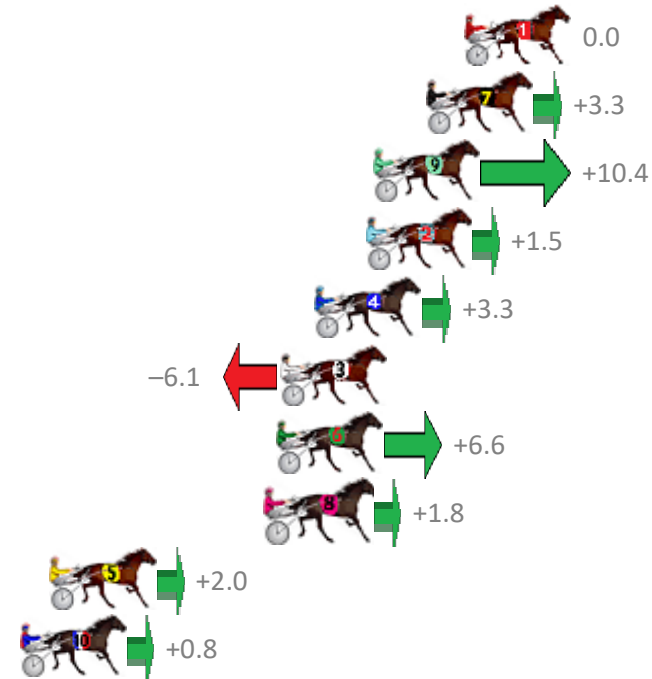

Redcliffe Race 2 Distance 1780m

Saturday, 3 November 2018

Gross Time: 2:09.90 MileRate: 1:57.40 LeadTime: 11.70s First Qtr: 29.40s Second Qtr: 31.30s Third Qtr: 28.60s Fourth Qtr: 28.90s

NoHorse	Plc	Margin	Time	800Time (W)	400 Time (W)
1 SWEET AS	1	0.0m	2:09.90	57.50s (0)	28.90s (0)
7 LIKEALLOFUS	2	1.5m	2:10.01	57.26s (0)	28.66s (0)
9 FRANCO TOTEM	3	3.6m	2:10.16	56.75s (1)	28.68s (2)
2 THE CHARGING MOA	4	3.9m	2:10.18	57.39s (1)	28.66s (1)
4 GRINVIL	5	5.9m	2:10.33	57.26s (0)	28.65s (0)
3 ZARAS DELIGHT	6	7.3m	2:10.43	57.94s (1)	29.21s (1)
6 FIOKI	7	7.4m	2:10.43	57.03s (0)	28.41s (0)
8 ALWAYS MY MATE	8	7.8m	2:10.46	57.37s (1)	28.64s (2)
5 HOT DOGMA	9	16.4m	2:11.08	57.36s (0)	28.90s (1)
10 THE IDES OF MARCH	10	17.6m	2:11.17	57.44s (1)	29.38s (3)

Finish Position and metres gained from 800m

Sectionals
Powered by

PJ Harness Analyser
Master harness racing with the power of sectionals
Owners, Trainers and Punters - Check out what's new at www.pjdata.com.au

The Racing Queensland Board (trading as Racing Queensland) and provider are not responsible for the completeness or accuracy of any of the information contained herein, and makes no representations about its suitability for any purpose.