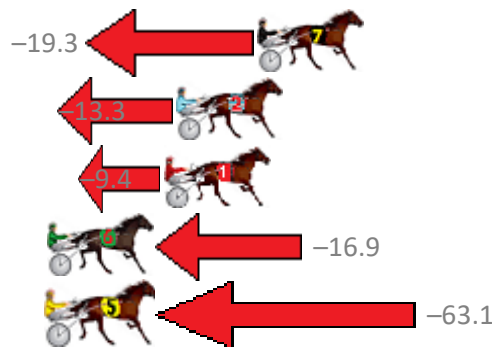

Redcliffe Race 10 Distance 2613m

Saturday, 3 November 2018

Gross Time: 3:26.00 MileRate: 2:06.90 LeadTime: 82.50s First Qtr: 32.20s Second Qtr: 32.40s Third Qtr: 29.20s Fourth Qtr: 29.70s

NoHorse	Plc	Margin	Time	800Time (W)	400 Time (W)
4 MIRACLE RISING	1	0.0m	3:26.00	58.90s (0)	29.70s (0)
3 SPIRIT WALKER	2	0.5m	3:26.04	58.57s (0)	29.40s (0)
8 OUR OVERANOVA	3	1.3m	3:26.10	58.16s (1)	29.29s (2)
7 MAYBETOTHEMAX	4	19.7m	3:27.46	60.32s (1)	30.84s (1)
2 IVANOV	5	22.9m	3:27.70	59.88s (0)	30.63s (0)
1 SENITAS SUCCESS	6	23.4m	3:27.74	59.59s (0)	30.23s (0)
6 MISTER GUNSEN	7	33.3m	3:28.47	60.14s (1)	31.22s (2)
5 ROSTEVARREN	8	70.3m	3:31.22	63.55s (1)	33.60s (1)

Finish Position and metres gained from 800m

Sectionals
Powered by

PJ Harness Analyser
Master harness racing with the power of sectionals
Owners, Trainers and Punters - Check out what's new at www.pjdata.com.au

The Racing Queensland Board (trading as Racing Queensland) and provider are not responsible for the completeness or accuracy of any of the information contained herein, and makes no representations about its suitability for any purpose.