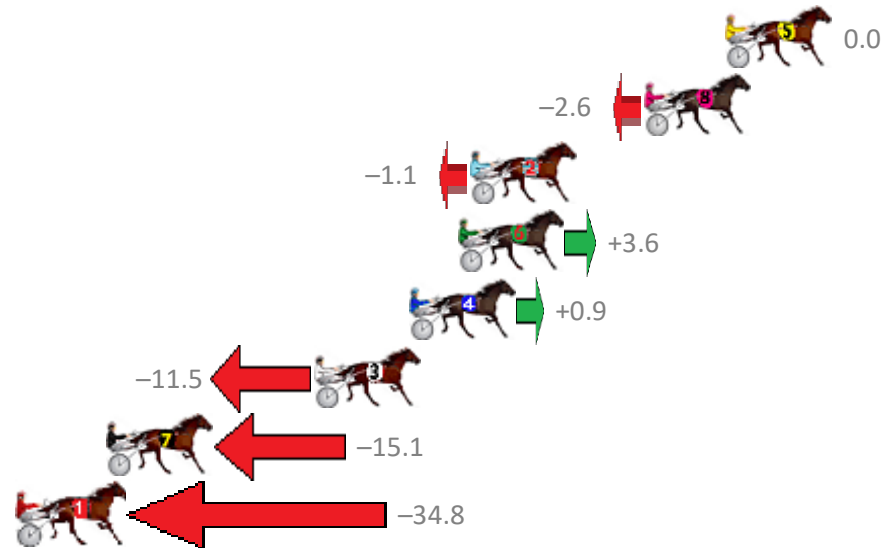

Redcliffe Race 7 Distance 2280m

Saturday, 3 November 2018

Gross Time: 2:49.10 MileRate: 1:59.40 LeadTime: 49.00s First Qtr: 31.10s Second Qtr: 31.50s Third Qtr: 28.60s Fourth Qtr: 28.90s

NoHorse	Plc	Margin	Time	800Time (W)	400 Time (W)
5 MAKO BANNER	1	0.0m	2:49.10	57.50s (0)	28.90s (0)
8 SAMS A CHAMP	2	3.2m	2:49.33	57.69s (1)	29.10s (1)
2 THE SPACE INVADER	3	10.1m	2:49.83	57.58s (1)	28.86s (2)
6 JANUARY	4	10.6m	2:49.87	57.24s (0)	28.41s (0)
4 WATTLEBANK FLYER	5	12.5m	2:50.00	57.44s (1)	28.63s (1)
3 POLISHED ROCKS	6	16.3m	2:50.28	58.33s (1)	29.57s (1)
7 ITS JUST KENNY	7	24.5m	2:50.87	58.59s (0)	29.72s (0)
1 IMA GRUMPY POSSUM	8	39.6m	2:51.96	60.00s (0)	31.17s (0)

Finish Position and metres gained from 800m

Sectionals
Powered by

PJ Harness Analyser
Master harness racing with the power of sectionals
Owners, Trainers and Punters - Check out what's new at www.pjdata.com.au

The Racing Queensland Board (trading as Racing Queensland) and provider are not responsible for the completeness or accuracy of any of the information contained herein, and makes no representations about its suitability for any purpose.