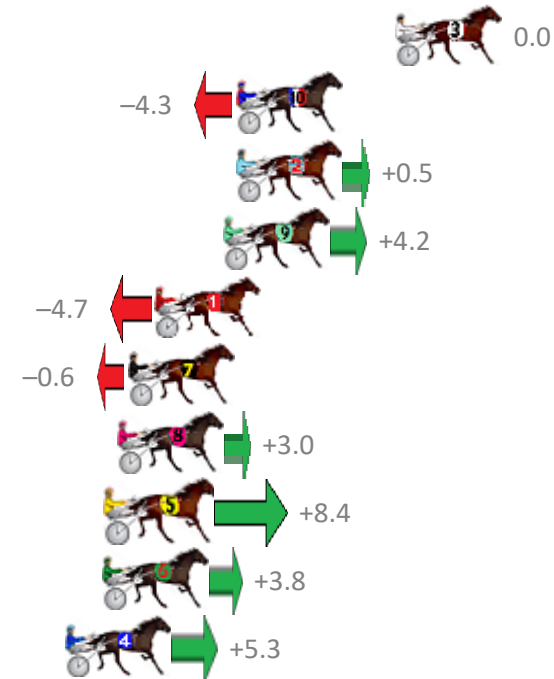

Redcliffe Race 1 Distance 1780m

Saturday, 3 November 2018

Gross Time: 2:10.70 MileRate: 1:58.10 LeadTime: 11.70s First Qtr: 29.90s Second Qtr: 31.30s Third Qtr: 29.60s Fourth Qtr: 28.20s

NoHorse	Plc	Margin	Time	800Time (W)	400 Time (W)
3 ANNIKA MAGIC	1	0.0m	2:10.70	57.80s (0)	28.20s (0)
10 SUBTLE DELIGHT	2	6.3m	2:11.14	58.11s (1)	28.55s (1)
2 NERIO	3	6.3m	2:11.14	57.76s (1)	28.22s (1)
9 TOP TRIO	4	6.8m	2:11.18	57.50s (1)	27.95s (1)
1 ROCKING	5	9.5m	2:11.37	58.14s (0)	28.52s (0)
7 FIFTH EDITION	6	10.6m	2:11.45	57.84s (0)	28.23s (0)
8 LONG TERM FELLA	7	11.0m	2:11.48	57.58s (0)	27.96s (0)
5 KOTARE YORK	8	11.4m	2:11.50	57.19s (1)	27.66s (1)
6 KETUT	9	11.6m	2:11.52	57.53s (1)	27.99s (1)
4 DARBY BRIGHTS	10	13.1m	2:11.62	57.42s (0)	27.59s (0)

Finish Position and metres gained from 800m

Sectionals
Powered by

PJ Harness Analyser
Master harness racing with the power of sectionals
Owners, Trainers and Punters - Check out what's new at www.pjdata.com.au

The Racing Queensland Board (trading as Racing Queensland) and provider are not responsible for the completeness or accuracy of any of the information contained herein, and makes no representations about its suitability for any purpose.