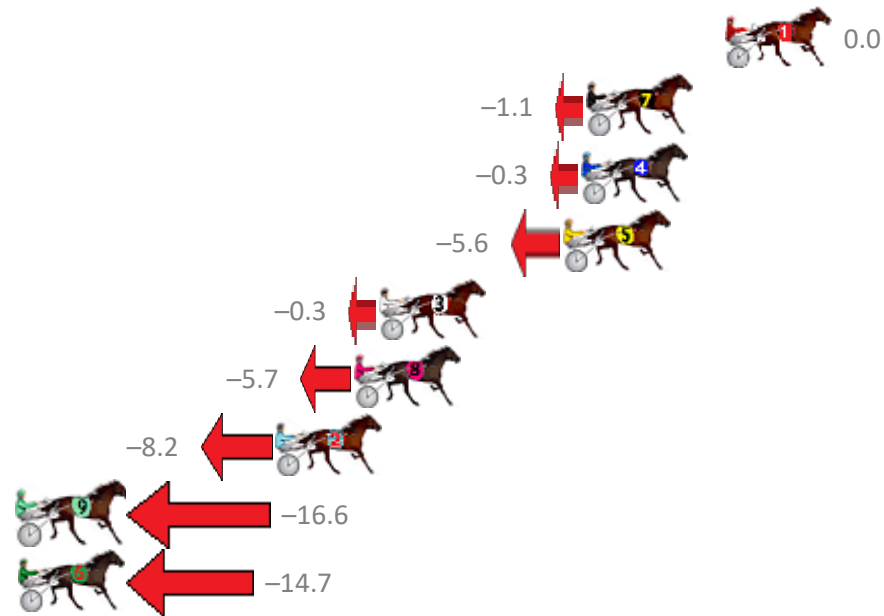

Redcliffe Race 4 Distance 2040m

Saturday, 3 November 2018

Gross Time: 2:29.40 MileRate: 1:57.90 LeadTime: 30.80s First Qtr: 30.40s Second Qtr: 30.80s Third Qtr: 28.30s Fourth Qtr: 29.10s

NoHorse	Plc	Margin	Time	800Time (W)	400 Time (W)
1 VETTEL	1	0.0m	2:29.40	57.40s (0)	29.10s (0)
7 MUCHO MACHO MAN	2	5.5m	2:29.80	57.48s (0)	29.09s (0)
4 ANNA BAY AL	3	5.7m	2:29.81	57.42s (1)	28.99s (1)
5 EVERYTHING	4	6.4m	2:29.87	57.80s (1)	29.38s (1)
3 MR MEDDLE	5	13.7m	2:30.40	57.42s (0)	28.96s (0)
8 MONIVAE	6	14.7m	2:30.47	57.81s (0)	29.35s (0)
2 TOP FLIGHT CRUIZE	7	17.8m	2:30.69	57.99s (1)	29.55s (1)
9 MISTER HART	8	30.6m	2:31.63	58.59s (1)	30.09s (1)
6 MY ULTIMATE FELLA	9	33.3m	2:31.82	58.45s (1)	29.81s (0)

Finish Position and metres gained from 800m

Sectionals
Powered by

PJ Harness Analyser
Master harness racing with the power of sectionals
Owners, Trainers and Punters - Check out what's new at www.pjdata.com.au

The Racing Queensland Board (trading as Racing Queensland) and provider are not responsible for the completeness or accuracy of any of the information contained herein, and makes no representations about its suitability for any purpose.