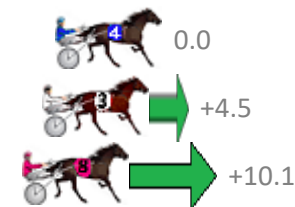

Redcliffe Race 10 Distance 2613m

Saturday, 3 November 2018

Gross Time: 3:26.00 MileRate: 2:06.90 LeadTime: 82.50s First Qtr: 32.20s Second Qtr: 32.40s Third Qtr: 29.20s Fourth Qtr: 29.70s

NoHorse	Plc	Margin	Time	800Time (W)	400 Time (W)
4 MIRACLE RISING	1	0.0m	3:26.00	58.90s (0)	29.70s (0)
3 SPIRIT WALKER	2	0.5m	3:26.04	58.57s (0)	29.40s (0)
8 OUR OVERANOVA	3	1.3m	3:26.10	58.16s (1)	29.29s (2)
7 MAYBETOTHEMAX	4	19.7m	3:27.46	60.32s (1)	30.84s (1)
2 IVANOV	5	22.9m	3:27.70	59.88s (0)	30.63s (0)
1 SENITAS SUCCESS	6	23.4m	3:27.74	59.59s (0)	30.23s (0)
6 MISTER GUNSEN	7	33.3m	3:28.47	60.14s (1)	31.22s (2)
5 ROSTEVARREN	8	70.3m	3:31.22	63.55s (1)	33.60s (1)

Finish Position and metres gained from 800m