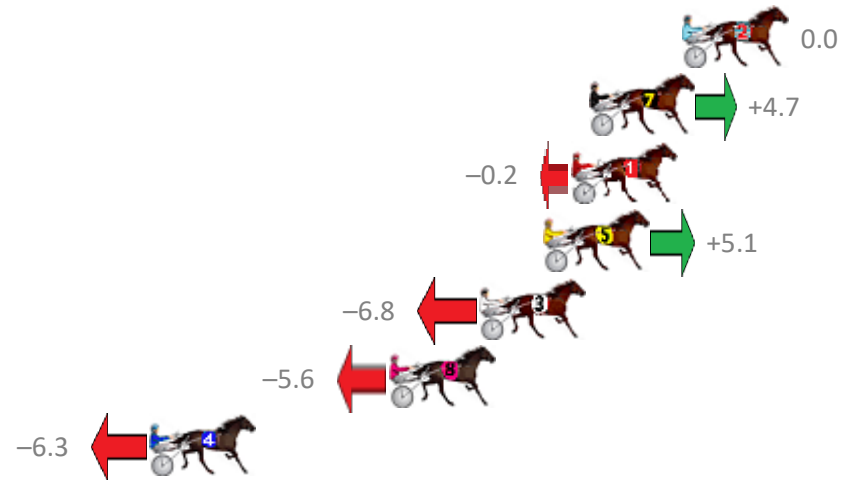

Redcliffe Race 8 Distance 1780m

Saturday, 3 November 2018

Gross Time: 2:11.60 MileRate: 1:58.90 LeadTime: 11.80s First Qtr: 30.20s Second Qtr: 31.00s Third Qtr: 29.10s Fourth Qtr: 29.50s

NoHorse	Plc	Margin	Time	800Time (W)	400 Time (W)
2 JUST SEDUCE ME	1	0.0m	2:11.60	58.60s (0)	29.50s (0)
7 MAKOA	2	3.7m	2:11.87	58.26s (0)	29.14s (0)
1 LETHAL STAR	3	4.4m	2:11.92	58.61s (0)	29.50s (0)
5 OCEANS PREDATOR	4	5.5m	2:12.01	58.23s (1)	29.06s (2)
3 CHRISTIAN TORADO	5	8.0m	2:12.19	59.10s (1)	29.90s (1)
8 OFFICIANADO	6	11.6m	2:12.46	59.01s (1)	29.80s (1)
4 ELLIOTT BROMAC	7	21.1m	2:13.16	59.06s (1)	29.82s (1)

Finish Position and metres gained from 800m

Sectionals
Powered by

PJ Harness Analyser
Master harness racing with the power of sectionals
Owners, Trainers and Punters - Check out what's new at www.pjdata.com.au

The Racing Queensland Board (trading as Racing Queensland) and provider are not responsible for the completeness or accuracy of any of the information contained herein, and makes no representations about its suitability for any purpose.