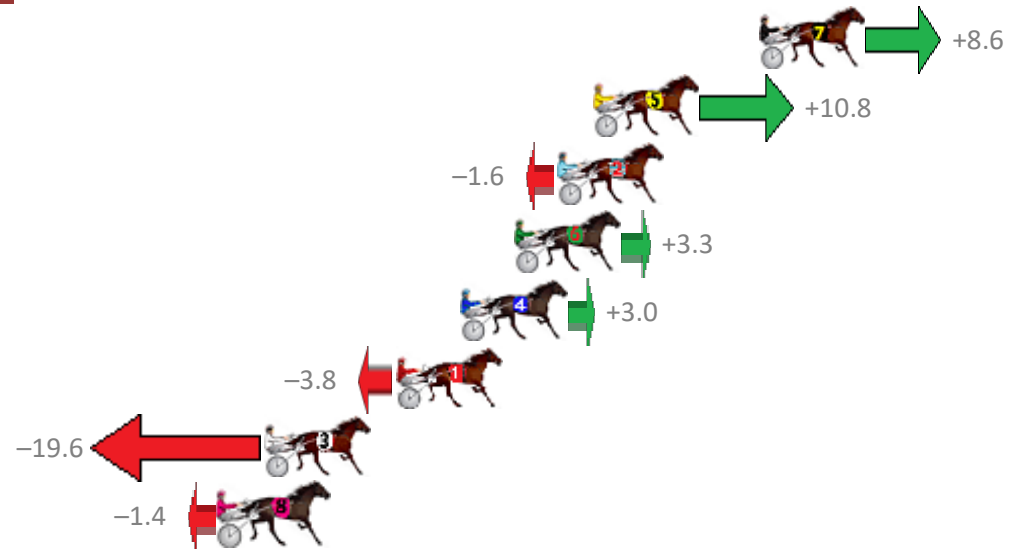

Redcliffe Race 9 Distance 2040m

Saturday, 3 November 2018

Gross Time: 2:34.20 MileRate: 2:01.70 LeadTime: 31.60s First Qtr: 31.80s Second Qtr: 31.80s Third Qtr: 29.30s Fourth Qtr: 29.70s

NoHorse	Plc	Margin	Time	800Time (W)	400 Time (W)
7 BLAZING VC	1	0.0m	2:34.20	58.37s (1)	29.70s (1)
5 RIVERLEIGH WILLIAM	2	6.6m	2:34.69	58.20s (1)	29.39s (1)
2 HAVANA MOON	3	8.0m	2:34.79	59.12s (0)	29.88s (0)
6 GOODTIME STRIDE	4	9.7m	2:34.92	58.76s (1)	29.96s (1)
4 SOLDIER OF FORTUNE	5	11.8m	2:35.08	58.78s (0)	29.46s (1)
1 PROJECTILE	6	14.4m	2:35.27	59.28s (0)	30.00s (0)
3 SMILING ARMADA	7	19.6m	2:35.66	60.45s (0)	31.05s (0)
8 SHADOW HUNTER	8	21.4m	2:35.79	59.10s (0)	30.00s (2)

Finish Position and metres gained from 800m

Sectionals
Powered by

PJ Harness Analyser
Master harness racing with the power of sectionals
Owners, Trainers and Punters - Check out what's new at www.pjdata.com.au

The Racing Queensland Board (trading as Racing Queensland) and provider are not responsible for the completeness or accuracy of any of the information contained herein, and makes no representations about its suitability for any purpose.