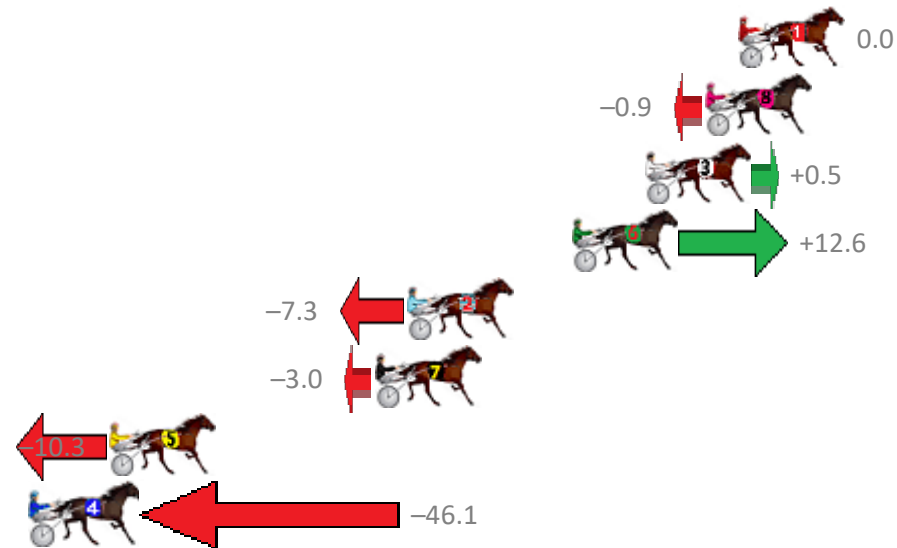

Redcliffe Race 6 Distance 1780m

Saturday, 3 November 2018

Gross Time: 2:07.40 MileRate: 1:55.10 LeadTime: 11.40s First Qtr: 28.30s Second Qtr: 29.90s Third Qtr: 27.90s Fourth Qtr: 29.90s

NoHorse	Plc	Margin	Time	800Time (W)	400 Time (W)
1 AMAJORJO	1	0.0m	2:07.40	57.80s (0)	29.90s (0)
8 FRANKIE ROCKS	2	1.3m	2:07.50	57.87s (1)	29.83s (1)
3 BODHI TREE	3	3.7m	2:07.68	57.76s (1)	29.67s (1)
6 MATCH POINT	4	6.6m	2:07.89	56.89s (1)	28.82s (2)
2 JERRYS JET	5	13.1m	2:08.38	58.33s (0)	30.28s (0)
7 CASINO TOMMY	6	14.4m	2:08.48	58.02s (0)	29.80s (0)
5 BELLS BEACH HOUSE	7	24.9m	2:09.26	58.54s (1)	30.16s (0)
4 MARKEY OH MARKEY	8	55.1m	2:11.52	61.13s (1)	32.55s (1)

Finish Position and metres gained from 800m

Sectionals
Powered by

PJ Harness Analyser
Master harness racing with the power of sectionals
Owners, Trainers and Punters - Check out what's new at www.pjdata.com.au

The Racing Queensland Board (trading as Racing Queensland) and provider are not responsible for the completeness or accuracy of any of the information contained herein, and makes no representations about its suitability for any purpose.