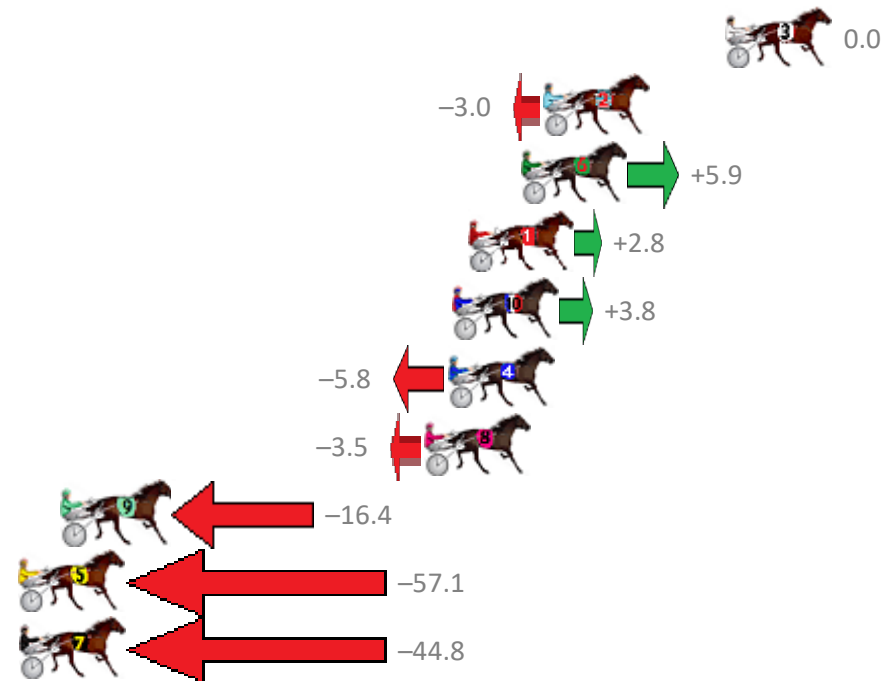

Redcliffe Race 3 Distance 1780m

Saturday, 3 November 2018

Gross Time: 2:11.60 MileRate: 1:59.00 LeadTime: 11.10s First Qtr: 29.40s Second Qtr: 32.40s Third Qtr: 29.20s Fourth Qtr: 29.50s

NoHorse	Plc	Margin	Time	800Time (W)	400 Time (W)
3 SOMEROSesomeWHER	1	0.0m	2:11.60	58.70s (0)	29.50s (0)
2 JUST ROKIN	2	7.2m	2:12.13	58.92s (0)	29.59s (0)
6 CHARLYSE	3	8.1m	2:12.20	58.27s (1)	29.61s (1)
1 CAESARS ASTRUM	4	10.2m	2:12.35	58.49s (0)	28.84s (0)
10 MIGHT AND MAIN	5	10.8m	2:12.40	58.42s (2)	30.19s (1)
4 WERELIVINGTHE DREA	6	11.0m	2:12.41	59.13s (1)	29.13s (2)
8 STEVIE DEE	7	11.9m	2:12.48	58.96s (0)	29.63s (0)
9 BELLIGERENCE	8	26.2m	2:13.53	59.90s (1)	29.97s (3)
5 BIG IN AMERICA	9	58.1m	2:15.88	62.89s (1)	32.58s (1)
7 VALTONA	10	82.8m	2:17.71	61.99s (0)	32.51s (0)

Finish Position and metres gained from 800m

Sectionals
Powered by

PJ Harness Analyser
Master harness racing with the power of sectionals
Owners, Trainers and Punters - Check out what's new at www.pjdata.com.au

The Racing Queensland Board (trading as Racing Queensland) and provider are not responsible for the completeness or accuracy of any of the information contained herein, and makes no representations about its suitability for any purpose.