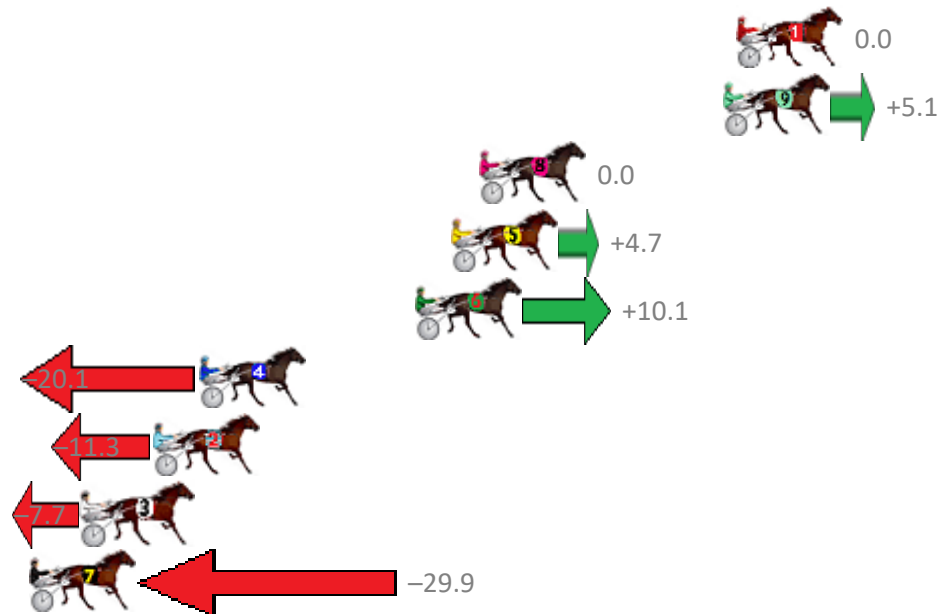

Redcliffe Race 5 Distance 1780m

Saturday, 3 November 2018

Gross Time: 2:11.90 MileRate: 1:59.30 LeadTime: 12.30s First Qtr: 28.70s Second Qtr: 30.10s Third Qtr: 29.50s Fourth Qtr: 31.30s

NoHorse	Plc	Margin	Time	800Time (W)	400 Time (W)
1 SIR JULIAN	1	0.0m	2:11.90	60.80s (0)	31.30s (0)
9 PRINCE OF ZANZIBAR	2	0.5m	2:11.94	60.41s (1)	30.71s (1)
8 THE GOLDEN CROSS	3	10.2m	2:12.70	60.80s (1)	31.33s (2)
5 TED WEST	4	11.3m	2:12.78	60.44s (1)	31.06s (2)
6 PATERNITY SUIT	5	12.7m	2:12.89	60.03s (1)	30.56s (1)
4 MISTER JOGALONG	6	21.3m	2:13.57	62.33s (1)	32.72s (1)
2 SURFACE TO AIR	7	23.1m	2:13.71	61.66s (0)	31.98s (0)
3 ERNIE BARRASSO	8	25.9m	2:13.93	61.39s (0)	31.82s (0)
7 CROWNING GLORY	9	34.9m	2:14.63	63.07s (0)	33.30s (0)

Finish Position and metres gained from 800m

Sectionals
Powered by

PJ Harness Analyser
Master harness racing with the power of sectionals
Owners, Trainers and Punters - Check out what's new at www.pjdata.com.au

The Racing Queensland Board (trading as Racing Queensland) and provider are not responsible for the completeness or accuracy of any of the information contained herein, and makes no representations about its suitability for any purpose.