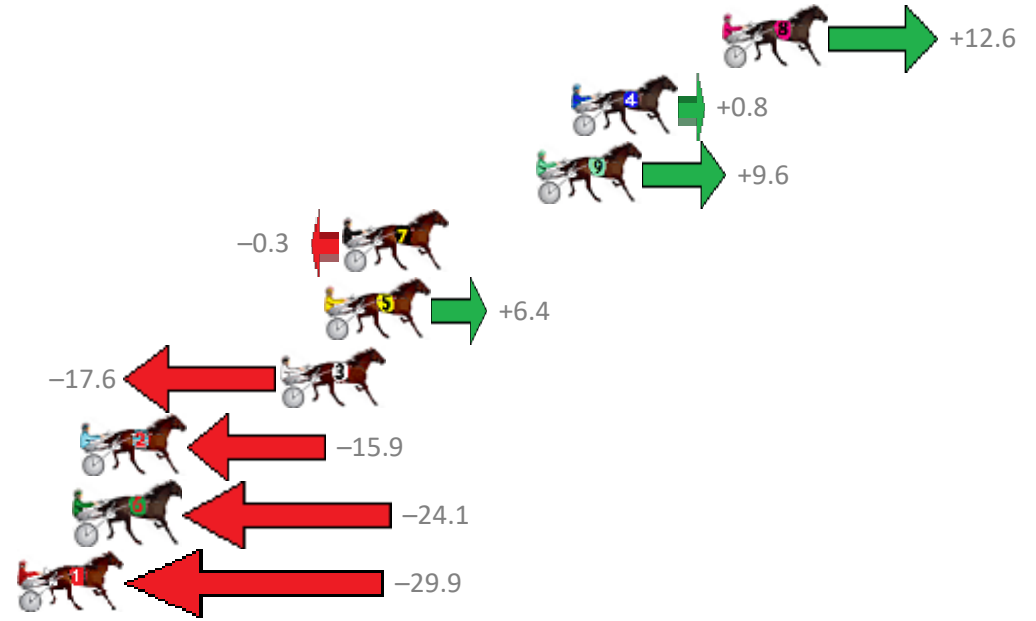

Redcliffe Race 3 Distance 1780m

Wednesday, 28 November 2018

Gross Time: 2:11.90 MileRate: 1:59.30 LeadTime: 11.50s First Qtr: 28.60s Second Qtr: 31.00s Third Qtr: 29.40s Fourth Qtr: 31.40s

No Horse	Plc	Margin	Time	800Time (W)	400 Time (W)
8 TELL THE FUTURE	1	0.0m	2:11.90	59.84s (1)	30.52s (1)
4 MIRACLESDOAPPEN	2	6.0m	2:12.37	60.74s (1)	31.40s (1)
9 TAFFY BOY	3	7.4m	2:12.48	60.07s (1)	30.71s (1)
7 TAP IT IN	4	15.1m	2:13.09	60.82s (0)	31.28s (0)
5 VINNIE THE POET	5	15.8m	2:13.14	60.31s (1)	30.93s (1)
3 ROCKNROLL PROMISE	6	17.6m	2:13.28	62.14s (0)	32.78s (0)
2 TOTAL DELIRIUM	7	25.5m	2:13.90	62.01s (0)	32.54s (0)
6 MATT BELFORD	8	25.7m	2:13.92	62.63s (1)	33.34s (1)
1 BERTILS DELIGHT	9	34.5m	2:14.61	63.07s (0)	33.67s (0)

Finish Position and metres gained from 800m

Sectionals
Powered by

PJ Harness Analyser
Master harness racing with the power of sectionals
Owners, Trainers and Punters - Check out what's new at www.pjdata.com.au

The Racing Queensland Board (trading as Racing Queensland) and provider are not responsible for the completeness or accuracy of any of the information contained herein, and makes no representations about its suitability for any purpose.