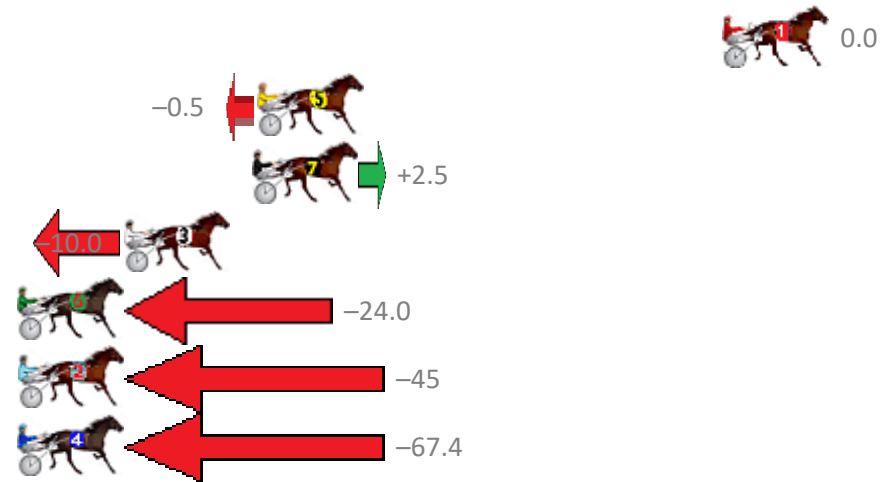

Redcliffe Race 8 Distance 2040m

Wednesday, 28 November 2018

Gross Time: 2:34.00 MileRate: 2:01.50 LeadTime: 31.00s First Qtr: 30.80s Second Qtr: 31.00s Third Qtr: 29.80s Fourth Qtr: 31.40s

No Horse	Plc	Margin	Time	800Time (W)	400 Time (W)
1 DRUNK ARTIST	1	0.0m	2:34.00	61.20s (0)	31.40s (0)
5 JAKES ARK	2	18.5m	2:35.45	61.24s (1)	30.62s (2)
7 MOONLIGHT JACK	3	18.7m	2:35.47	61.01s (2)	31.13s (2)
3 WILD ABOUT TOWN	4	23.8m	2:35.87	61.96s (0)	31.78s (0)
6 MAJORESS JUJON	5	37.2m	2:36.92	63.04s (1)	32.40s (0)
2 ANGELOFSPEED	6	52.0m	2:38.08	64.60s (0)	34.52s (0)
4 TORQUE TO THE MAX	7	75.6m	2:39.93	66.36s (1)	35.42s (1)

Finish Position and metres gained from 800m

Sectionals
Powered by

PJ Harness Analyser
Master harness racing with the power of sectionals
Owners, Trainers and Punters - Check out what's new at www.pjdata.com.au

The Racing Queensland Board (trading as Racing Queensland) and provider are not responsible for the completeness or accuracy of any of the information contained herein, and makes no representations about its suitability for any purpose.