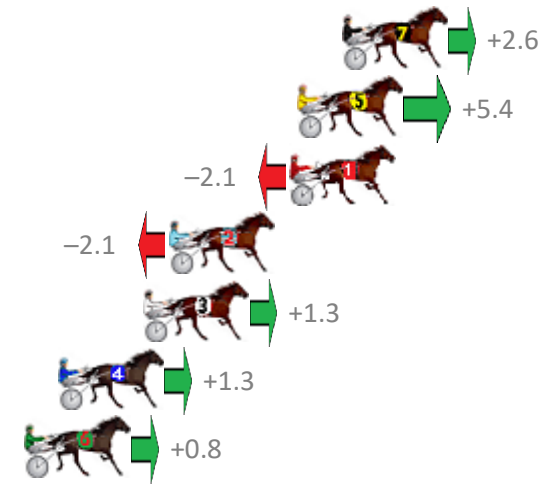

Redcliffe Race 4 Distance 2040m

Wednesday, 28 November 2018

Gross Time: 2:35.00 MileRate: 2:02.30 LeadTime: 33.90s First Qtr: 31.90s Second Qtr: 31.80s Third Qtr: 28.60s Fourth Qtr: 28.80s

No Horse	Plc	Margin	Time	800Time (W)	400 Time (W)
7 ADRIFT	1	0.0m	2:35.00	57.21s (1)	28.80s (1)
5 STEVIE DEE	2	1.8m	2:35.13	57.01s (1)	28.57s (1)
1 KURAHAUPO GAMBLER	3	2.1m	2:35.15	57.55s (0)	28.89s (0)
2 CORPORAL LUNA	4	6.9m	2:35.50	57.55s (0)	28.79s (0)
3 IMA SEA STORM	5	7.9m	2:35.57	57.31s (0)	28.50s (0)
4 COMIGAL	6	11.3m	2:35.81	57.31s (1)	28.82s (1)
6 THE NEXT STAR	7	12.6m	2:35.91	57.34s (0)	28.50s (0)

Finish Position and metres gained from 800m

Sectionals
Powered by

PJ Harness Analyser
Master harness racing with the power of sectionals
Owners, Trainers and Punters - Check out what's new at www.pjdata.com.au

The Racing Queensland Board (trading as Racing Queensland) and provider are not responsible for the completeness or accuracy of any of the information contained herein, and makes no representations about its suitability for any purpose.