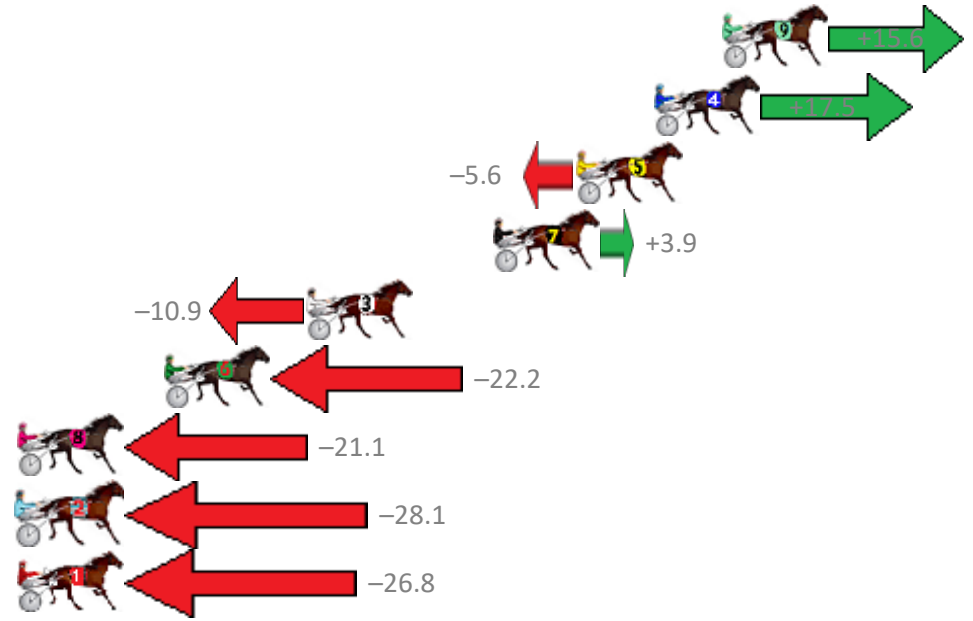

Redcliffe Race 7 Distance 1780m

Wednesday, 28 November 2018

Gross Time: 2:13.90 MileRate: 2:01.00 LeadTime: 12.20s First Qtr: 29.40s Second Qtr: 32.20s Third Qtr: 29.50s Fourth Qtr: 30.60s

No Horse	Plc	Margin	Time	800Time (W)	400 Time (W)
9 WEE JIMMY	1	0.0m	2:13.90	58.93s (1)	30.26s (2)
4 TRAIN WRECK	2	2.7m	2:14.11	58.79s (1)	30.04s (2)
5 WEASEL	3	5.8m	2:14.34	60.52s (1)	31.04s (1)
7 MAJOR STRIKE	4	9.1m	2:14.60	59.81s (0)	30.03s (2)
3 CHEYENNE AUTUMN	5	16.5m	2:15.16	60.92s (1)	31.25s (1)
6 MANWITHTHEESKI	6	22.2m	2:15.60	61.77s (0)	32.27s (0)
8 GOTTA GO RALPHIE	7	31.9m	2:16.34	61.69s (1)	32.05s (1)
2 HEZ TO BLAME	8	32.3m	2:16.37	62.21s (0)	32.49s (0)
1 SHADOW SON	9	35.4m	2:16.61	62.11s (0)	32.36s (0)

Finish Position and metres gained from 800m

Sectionals
Powered by

PJ Harness Analyser
Master harness racing with the power of sectionals
Owners, Trainers and Punters - Check out what's new at www.pjdata.com.au

The Racing Queensland Board (trading as Racing Queensland) and provider are not responsible for the completeness or accuracy of any of the information contained herein, and makes no representations about its suitability for any purpose.