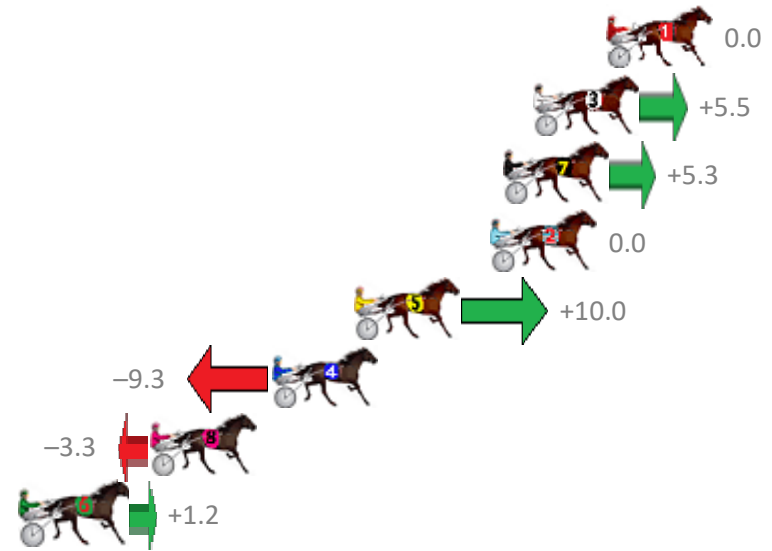

Redcliffe Race 2 Distance 1780m

Wednesday, 28 November 2018

Gross Time: 2:10.50 MileRate: 1:58.00 LeadTime: 11.60s First Qtr: 30.00s Second Qtr: 30.50s Third Qtr: 28.50s Fourth Qtr: 29.90s

No Horse	Plc	Margin	Time	800Time (W)	400 Time (W)
1 MO JARNEY	1	0.0m	2:10.50	58.40s (0)	29.90s (0)
3 BIG BEAT	2	2.9m	2:10.72	58.00s (1)	29.53s (2)
7 SAMMARI	3	4.1m	2:10.81	58.01s (0)	29.52s (0)
2 THE HARLEM HAMMER	4	4.6m	2:10.84	58.40s (0)	29.89s (0)
5 HERITAGE BEACH	5	10.0m	2:11.25	57.67s (1)	29.39s (2)
4 ITS ALL GO	6	13.3m	2:11.49	59.08s (1)	30.21s (1)
8 GLASSCUTTERSPIRIT	7	18.1m	2:11.85	58.64s (0)	30.09s (0)
6 OUR PEPPERJACK	8	23.2m	2:12.23	58.31s (1)	29.77s (1)

Finish Position and metres gained from 800m

Sectionals
Powered by

PJ Harness Analyser
Master harness racing with the power of sectionals
Owners, Trainers and Punters - Check out what's new at www.pjdata.com.au

The Racing Queensland Board (trading as Racing Queensland) and provider are not responsible for the completeness or accuracy of any of the information contained herein, and makes no representations about its suitability for any purpose.