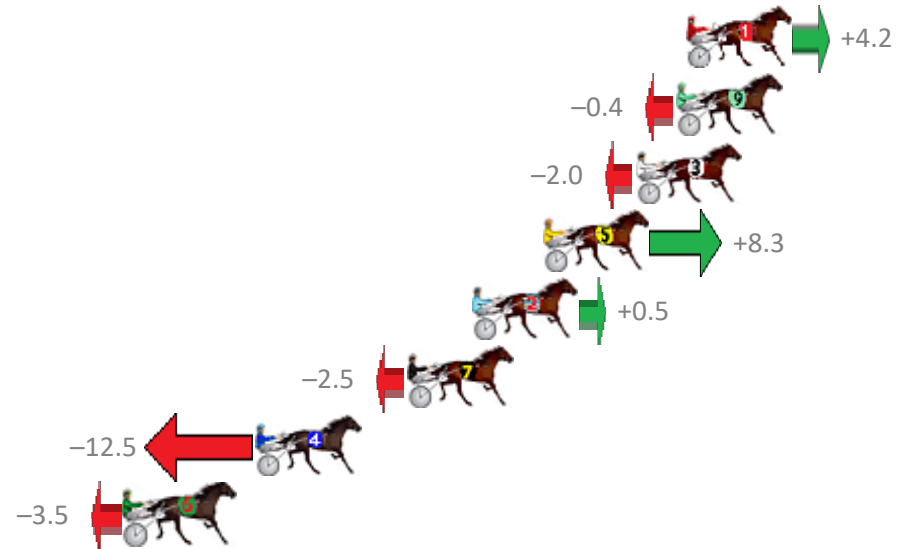

Redcliffe Race 1 Distance 1780m

Wednesday, 28 November 2018

Gross Time: 2:11.20 MileRate: 1:58.60 LeadTime: 11.20s First Qtr: 30.30s Second Qtr: 30.70s Third Qtr: 29.70s Fourth Qtr: 29.30s

No Horse	Plc	Margin	Time	800Time (W)	400 Time (W)
1 FARRAHFOWLER	1	0.0m	2:11.20	58.69s (0)	28.89s (0)
9 ROCKNROLL EMMA	2	0.4m	2:11.23	59.03s (1)	29.33s (1)
3 WILLSINTOWN	3	2.0m	2:11.35	59.15s (0)	29.40s (0)
5 LYNN SANITY	4	5.7m	2:11.62	58.39s (1)	29.53s (2)
2 SPONDOOLEY	5	8.5m	2:11.82	58.96s (1)	29.12s (1)
7 BRONZE ECSTASY	6	11.1m	2:12.01	59.18s (0)	29.35s (0)
4 SONNY ORLANDO	7	17.1m	2:12.45	59.92s (1)	30.13s (1)
6 SPLASH OF GOLD	8	22.3m	2:12.83	59.26s (1)	30.23s (2)

Finish Position and metres gained from 800m

Sectionals
Powered by

PJ Harness Analyser
Master harness racing with the power of sectionals
Owners, Trainers and Punters - Check out what's new at www.pjdata.com.au

The Racing Queensland Board (trading as Racing Queensland) and provider are not responsible for the completeness or accuracy of any of the information contained herein, and makes no representations about its suitability for any purpose.