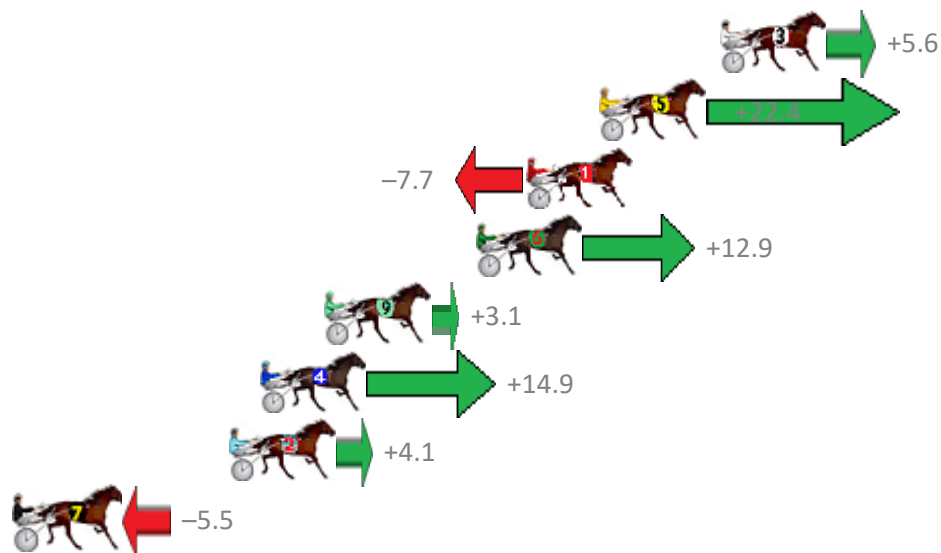

Redcliffe Race 5 Distance 1780m

Wednesday, 28 November 2018

Gross Time: 2:10.50 MileRate: 1:58.00 LeadTime: 11.80s First Qtr: 27.60s Second Qtr: 30.70s Third Qtr: 29.00s Fourth Qtr: 31.40s

No Horse	Plc	Margin	Time	800Time (W)	400 Time (W)
3 CONCENTRATION	1	0.0m	2:10.50	59.98s (0)	31.20s (1)
5 DOLLARBILL	2	4.8m	2:10.88	58.71s (1)	30.16s (1)
1 ULTIMATE RISK	3	7.7m	2:11.10	60.98s (0)	32.00s (0)
6 OUR BUSCEMI	4	9.7m	2:11.26	59.43s (1)	30.91s (1)
9 ONYAJANS	5	15.7m	2:11.73	60.17s (0)	31.45s (0)
4 PLATINUM ART	6	18.3m	2:11.94	59.28s (1)	30.48s (1)
2 SAMMYSLUCK	7	19.5m	2:12.03	60.09s (0)	31.17s (0)
7 LIFEINHEAVEN	8	34.5m	2:13.21	60.82s (0)	30.95s (0)

Finish Position and metres gained from 800m

Sectionals
Powered by

PJ Harness Analyser
Master harness racing with the power of sectionals
Owners, Trainers and Punters - Check out what's new at www.pjdata.com.au

The Racing Queensland Board (trading as Racing Queensland) and provider are not responsible for the completeness or accuracy of any of the information contained herein, and makes no representations about its suitability for any purpose.