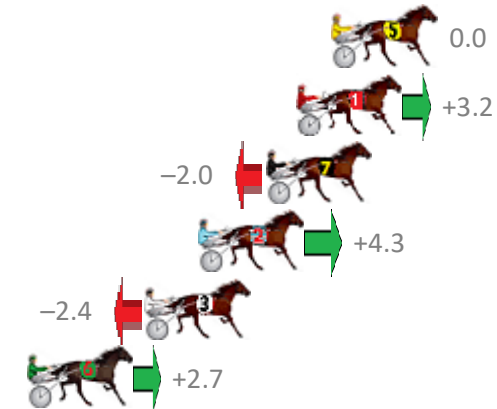

Redcliffe Race 6 Distance 2040m

Wednesday, 28 November 2018

Gross Time: 2:35.50   MileRate: 2:02.70   LeadTime: 33.50s   First Qtr: 31.50s   Second Qtr: 31.60s   Third Qtr: 28.80s   Fourth Qtr: 30.10s

No Horse	Plc	Margin	Time	800Time (W)	400 Time (W)
5 FORTES IN FIDE	1	0.0m	2:35.50	58.90s (0)	30.10s (0)
1 MYBELLA ROSE	2	1.4m	2:35.61	58.66s (0)	29.80s (0)
7 GOTOTHEMOON	3	2.6m	2:35.70	59.05s (1)	30.21s (1)
2 DONT BE JEALOUS	4	5.3m	2:35.90	58.58s (0)	29.67s (0)
3 KWASII	5	7.4m	2:36.06	59.08s (1)	30.15s (1)
6 MARTHAS VINEYARD	6	12.1m	2:36.41	58.70s (1)	29.73s (0)
4 DONOMOOR	7	24.4m	2:37.34	59.95s (1)	30.99s (1)

Finish Position and metres gained from 800m

Sectionals
Powered by

PJ Harness Analyser
Master harness racing with the power of sectionals
Owners, Trainers and Punters - Check out what's new at www.pjdata.com.au

The Racing Queensland Board (trading as Racing Queensland) and provider are not responsible for the completeness or accuracy of any of the information contained herein, and makes no representations about its suitability for any purpose.