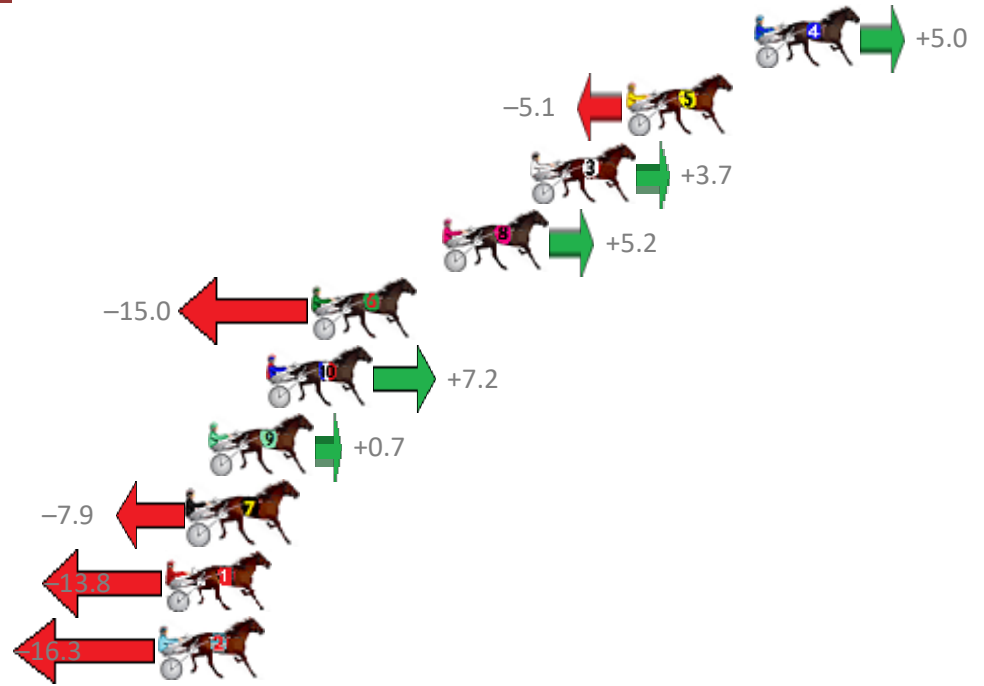

Redcliffe Race 7 Distance 1780m

Sunday, 2 December 2018

Gross Time: 2:12.70 MileRate: 2:00.00 LeadTime: 11.20s First Qtr: 29.50s Second Qtr: 30.70s Third Qtr: 29.60s Fourth Qtr: 31.70s

No Horse	Plc	Margin	Time	800Time (W)	400 Time (W)
4 SWAFFHAM WATER	1	0.0m	2:12.70	60.92s (0)	31.26s (0)
5 SANTASTIC PRINCESS	2	5.1m	2:13.10	61.69s (0)	32.10s (0)
3 CAPTAIN CHARGE OVER	3	8.9m	2:13.41	61.02s (1)	31.53s (2)
8 MACS CHOICE	4	12.4m	2:13.68	60.90s (1)	31.46s (2)
6 DOOLITTLE DANDY	5	17.6m	2:14.09	62.45s (1)	32.76s (1)
10 ROYAL TAZ	6	19.4m	2:14.24	60.75s (1)	31.19s (1)
9 GRINYDONTCHA	7	21.7m	2:14.42	61.25s (1)	31.82s (0)
7 MAJOR TRALEE	8	22.5m	2:14.48	61.91s (0)	31.95s (1)
1 PRIVATE JUJON	9	23.4m	2:14.55	62.36s (0)	32.40s (0)
2 THE MIGHTY FALCON	10	23.7m	2:14.58	62.55s (1)	32.47s (1)

Finish Position and metres gained from 800m

Sectionals
Powered by

PJ Harness Analyser
Master harness racing with the power of sectionals
Owners, Trainers and Punters - Check out what's new at www.pjdata.com.au

The Racing Queensland Board (trading as Racing Queensland) and provider are not responsible for the completeness or accuracy of any of the information contained herein, and makes no representations about its suitability for any purpose.