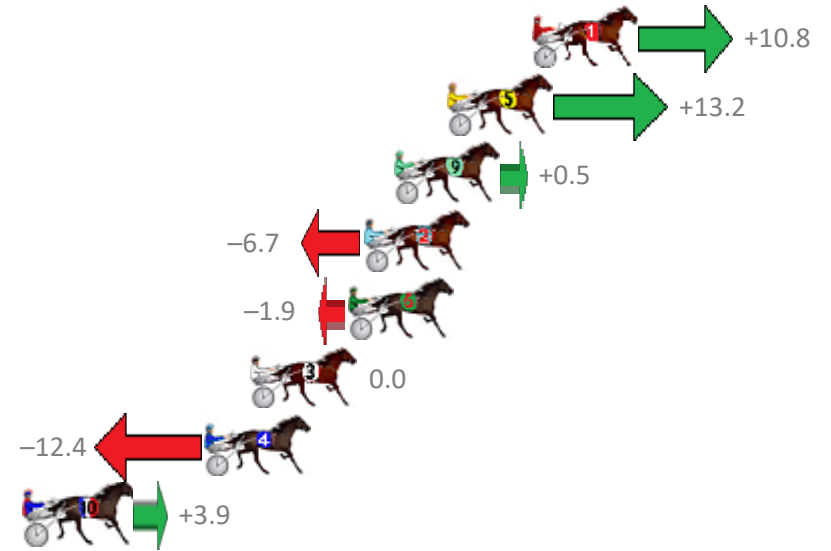

Redcliffe Race 8 Distance 2280m

Sunday, 2 December 2018

Gross Time: 3:04.40 MileRate: 2:10.10 LeadTime: 57.60s First Qtr: 31.30s Second Qtr: 31.40s Third Qtr: 30.30s Fourth Qtr: 33.80s

No Horse	Plc	Margin	Time	800Time (W)	400 Time (W)
1 BOURBONONTHEROCK	1	0.0m	3:04.40	63.23s (1)	32.80s (2)
5 NORAHS FLING	2	3.4m	3:04.69	63.04s (0)	32.70s (2)
9 MONORAIL	3	5.5m	3:04.86	64.06s (1)	33.55s (1)
2 IMA CALVERT ROSE	4	6.7m	3:04.97	64.64s (0)	34.37s (0)
6 NO TRANSACTIONS	5	7.3m	3:05.02	64.25s (0)	33.96s (0)
3 MAJESTIC WHIZ	6	11.2m	3:05.35	64.10s (0)	33.77s (0)
4 MISS INVASION	7	13.0m	3:05.50	65.09s (1)	34.78s (1)
10 DAVEYS GIFT	8	20.1m	3:06.10	63.79s (0)	33.76s (0)

Finish Position and metres gained from 800m

Sectionals
Powered by

PJ Harness Analyser
Master harness racing with the power of sectionals
Owners, Trainers and Punters - Check out what's new at www.pjdata.com.au

The Racing Queensland Board (trading as Racing Queensland) and provider are not responsible for the completeness or accuracy of any of the information contained herein, and makes no representations about its suitability for any purpose.