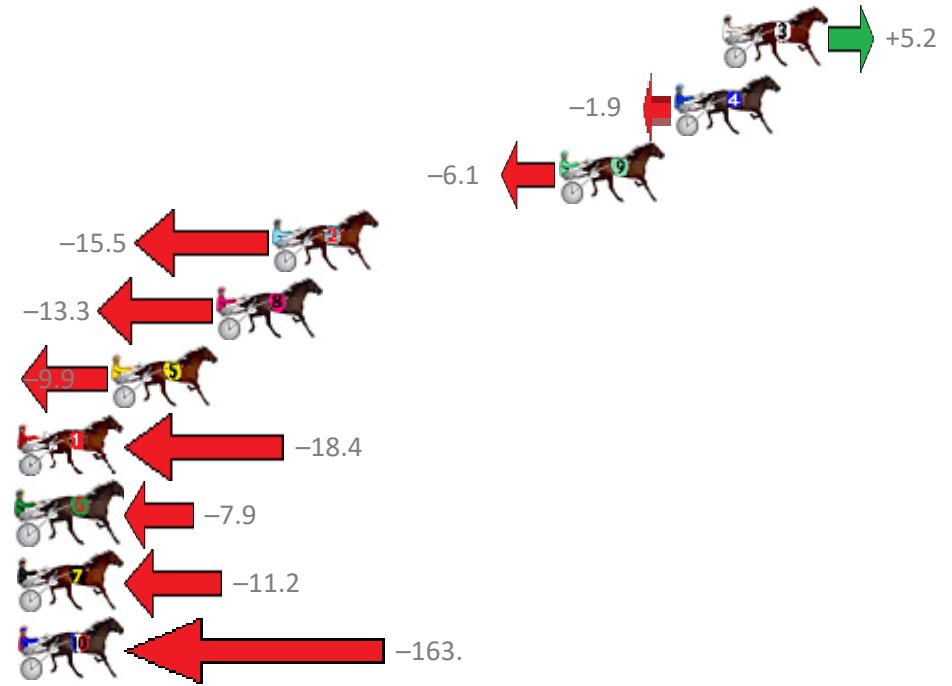

Redcliffe Race 5 Distance 1780m

Sunday, 2 December 2018

Gross Time: 2:12.30 MileRate: 1:59.60 LeadTime: 11.30s First Qtr: 30.10s Second Qtr: 29.70s Third Qtr: 29.00s Fourth Qtr: 32.20s

No Horse	Plc	Margin	Time	800Time (W)	400 Time (W)
3 BLUE EYED CREATION	1	0.0m	2:12.30	60.80s (0)	31.86s (0)
4 OMINOUS FLYER	2	1.9m	2:12.45	61.35s (0)	32.35s (0)
9 FEELINGFORAMIRACLE	3	6.5m	2:12.82	61.67s (2)	32.37s (2)
2 JACKS GAMBIT	4	17.9m	2:13.74	62.39s (1)	33.37s (1)
8 DALACOS EMPRESS	5	20.1m	2:13.92	62.22s (1)	33.14s (1)
5 WRITEABOUTCHELSEA	6	24.3m	2:14.26	61.96s (1)	33.40s (2)
1 RISKY BUZINESS	7	30.6m	2:14.76	62.61s (0)	33.62s (0)
6 WECANONLYHOPE	8	30.7m	2:14.77	61.80s (1)	33.09s (1)
7 LYNCHMAN	9	31.4m	2:14.83	62.06s (0)	33.25s (0)
10 SAND SAFARI	10	343.1m	2:39.92	73.68s (0)	40.50s (0)

Finish Position and metres gained from 800m

Sectionals
Powered by

PJ Harness Analyser
Master harness racing with the power of sectionals
Owners, Trainers and Punters - Check out what's new at www.pjdata.com.au

The Racing Queensland Board (trading as Racing Queensland) and provider are not responsible for the completeness or accuracy of any of the information contained herein, and makes no representations about its suitability for any purpose.