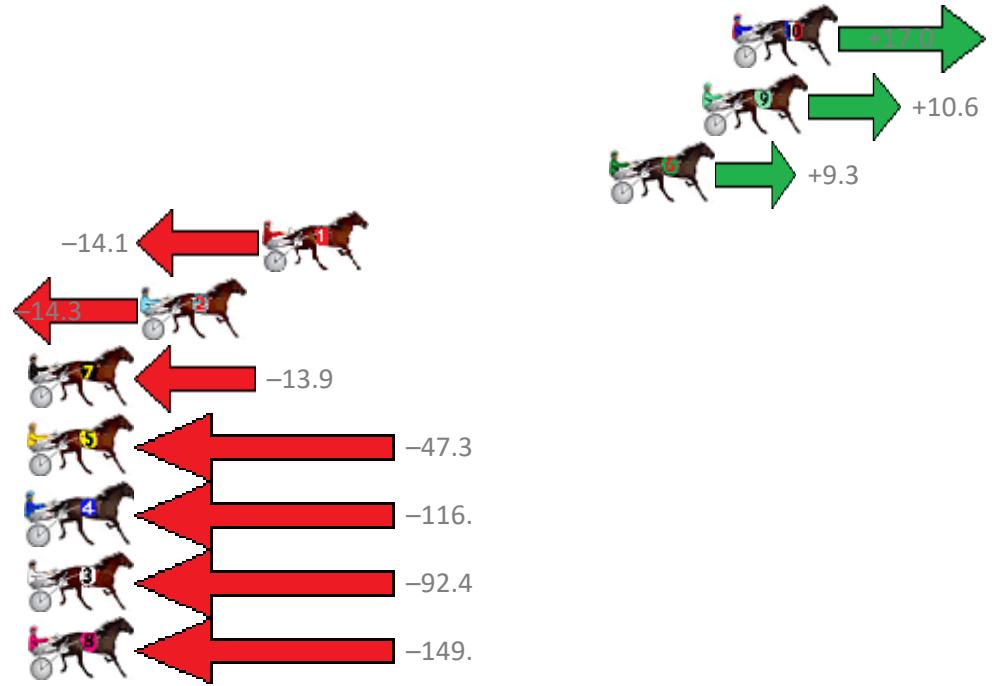

Redcliffe Race 9 Distance 1780m

Sunday, 2 December 2018

Gross Time: 2:16.40 MileRate: 2:03.30 LeadTime: 11.90s First Qtr: 30.10s Second Qtr: 32.80s Third Qtr: 30.60s Fourth Qtr: 31.00s

No Horse	Plc	Margin	Time	800Time (W)	400 Time (W)
10 MY ULTIMATE JOE	1	0.0m	2:16.40	60.29s (1)	30.91s (1)
9 WHATA STRIDE	2	1.2m	2:16.49	60.78s (1)	30.50s (1)
6 FUTURE FUN	3	4.9m	2:16.78	60.88s (0)	30.36s (1)
1 HOT TORQUE INVEGAS	4	18.7m	2:17.85	62.69s (0)	32.12s (0)
2 SURREAL DEAL	5	23.5m	2:18.22	62.70s (0)	31.92s (0)
7 HOLDINGNO CURRENCY	6	34.7m	2:19.09	62.67s (0)	31.88s (0)
5 KIWI SOLDIER	7	47.3m	2:20.07	65.24s (0)	34.67s (0)
4 SUBTLE SURPRISE	8	123.4m	2:25.96	70.56s (1)	38.67s (1)
3 SAINT MARA	9	172.4m	2:29.76	68.71s (0)	40.49s (0)
8 DEADSET COURAGEOU	10	180.0m	2:30.35	73.10s (0)	41.43s (0)

Finish Position and metres gained from 800m

Sectionals
Powered by

PJ Harness Analyser
Master harness racing with the power of sectionals
Owners, Trainers and Punters - Check out what's new at www.pjdata.com.au

The Racing Queensland Board (trading as Racing Queensland) and provider are not responsible for the completeness or accuracy of any of the information contained herein, and makes no representations about its suitability for any purpose.