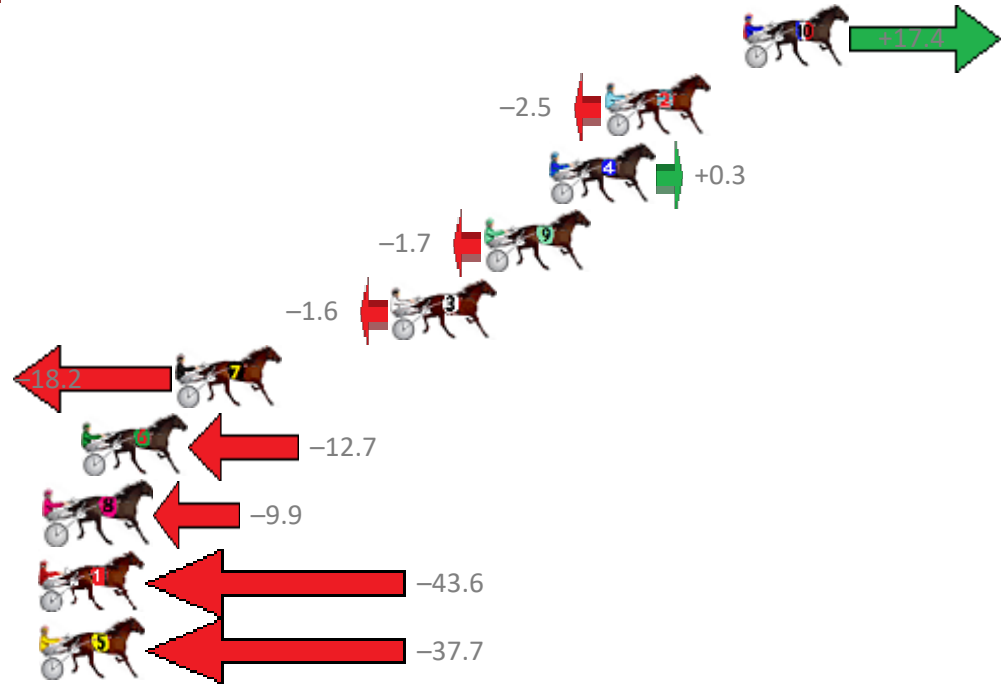

Redcliffe Race 4 Distance 1780m

Sunday, 2 December 2018

Gross Time: 2:11.80 MileRate: 1:59.10 LeadTime: 11.20s First Qtr: 29.20s Second Qtr: 30.10s Third Qtr: 29.90s Fourth Qtr: 31.40s

No Horse	Plc	Margin	Time	800Time (W)	400 Time (W)
10 OUR DIAMOND EDITON	1	0.0m	2:11.80	59.97s (2)	30.98s (2)
2 TASCOTT LADY	2	5.5m	2:12.23	61.49s (1)	31.69s (1)
4 FLASHING GOOD TIME	3	7.7m	2:12.40	61.28s (1)	31.44s (1)
9 PACIFIC COIN	4	10.3m	2:12.61	61.43s (0)	31.55s (0)
3 SCOTT TOM	5	14.0m	2:12.90	61.42s (1)	31.67s (2)
7 KEARNEY LANE	6	22.6m	2:13.57	62.69s (0)	32.84s (0)
6 GIVE ME FIFTY	7	26.3m	2:13.86	62.27s (0)	32.37s (0)
8 LEORYAN	8	27.7m	2:13.97	62.06s (1)	32.37s (2)
1 ARCH EMPRESS	9	43.6m	2:15.22	64.64s (0)	34.82s (0)
5 AROONA	10	69.7m	2:17.27	64.19s (0)	34.52s (0)

Finish Position and metres gained from 800m

Sectionals
Powered by

PJ Harness Analyser
Master harness racing with the power of sectionals
Owners, Trainers and Punters - Check out what's new at www.pjdata.com.au

The Racing Queensland Board (trading as Racing Queensland) and provider are not responsible for the completeness or accuracy of any of the information contained herein, and makes no representations about its suitability for any purpose.