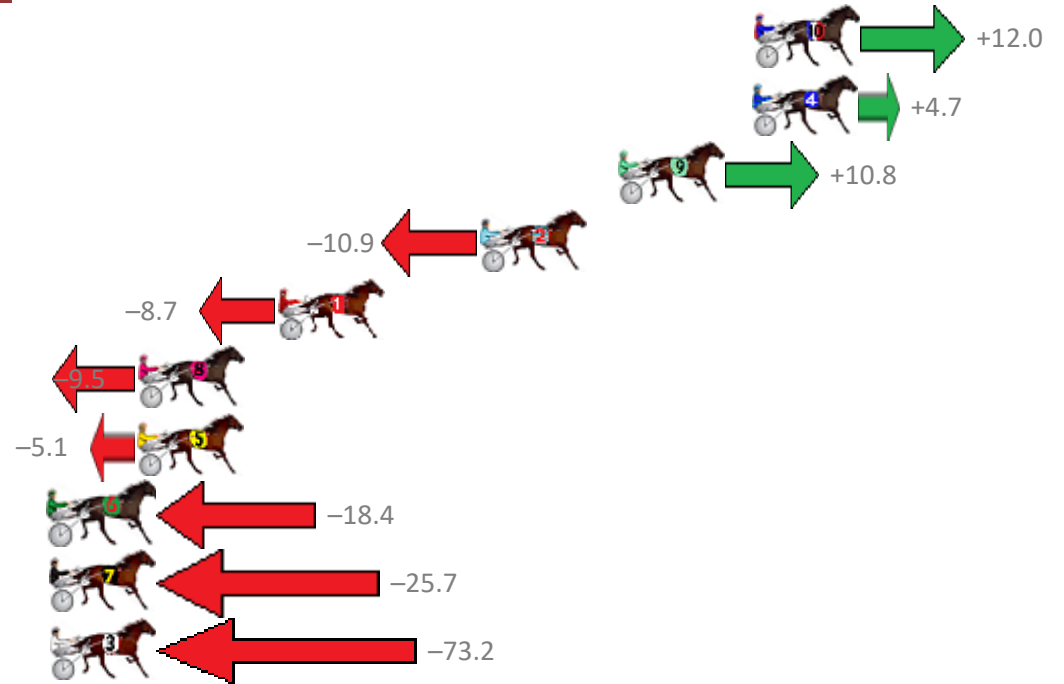

Redcliffe Race 6 Distance 1780m

Sunday, 2 December 2018

Gross Time: 2:14.60 MileRate: 2:01.70 LeadTime: 11.40s First Qtr: 29.70s Second Qtr: 31.60s Third Qtr: 31.20s Fourth Qtr: 30.70s

No Horse	Plc	Margin	Time	800Time (W)	400 Time (W)
10 MYBELLA ROSE	1	0.0m	2:14.60	60.97s (1)	30.45s (1)
4 TOO GOOD FOR YOU	2	0.1m	2:14.61	61.54s (0)	30.39s (0)
9 CONTRARY COURAGE	3	5.4m	2:15.01	61.06s (1)	30.55s (1)
2 NON PASSARE	4	10.9m	2:15.44	62.74s (0)	31.54s (0)
1 EVERY THINGS ROSEY	5	18.9m	2:16.05	62.57s (0)	31.40s (0)
8 THANKHEAVNFORGIRLS	6	24.5m	2:16.48	62.64s (0)	31.40s (0)
5 GROOVY MISS ANNIE	7	24.5m	2:16.48	62.29s (0)	31.00s (0)
6 LITTLE ARROWS	8	39.2m	2:17.61	63.32s (1)	32.63s (2)
7 MYSTERY EDGE	9	53.1m	2:18.68	63.89s (1)	33.13s (2)
3 IM ISABELLA	10	77.2m	2:20.53	67.56s (1)	35.54s (1)

Finish Position and metres gained from 800m

Sectionals
Powered by

PJ Harness Analyser
Master harness racing with the power of sectionals
Owners, Trainers and Punters - Check out what's new at www.pjdata.com.au

The Racing Queensland Board (trading as Racing Queensland) and provider are not responsible for the completeness or accuracy of any of the information contained herein, and makes no representations about its suitability for any purpose.