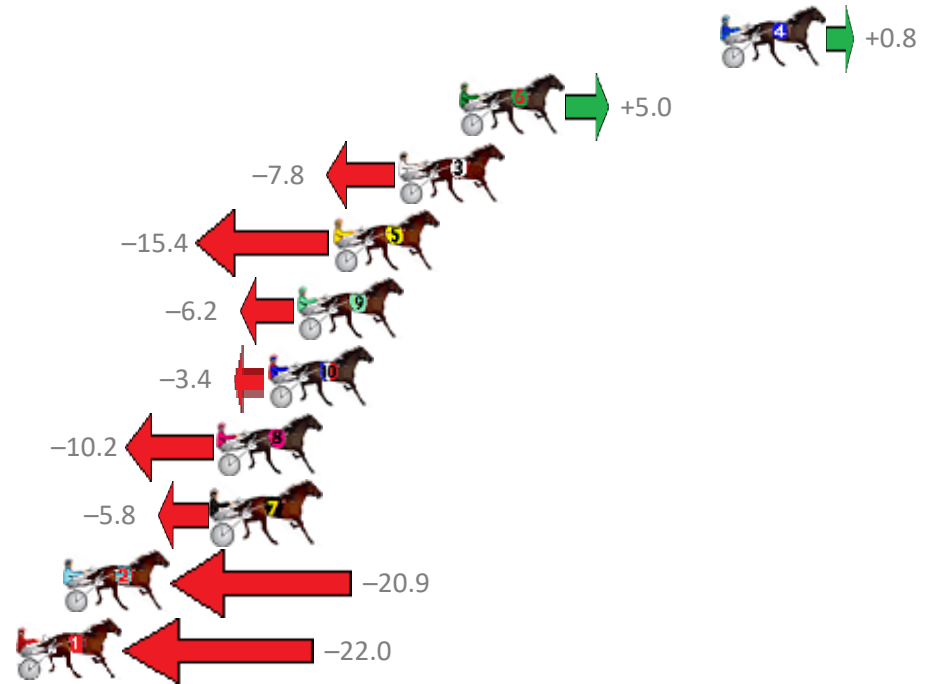

Redcliffe Race 2 Distance 2040m

Sunday, 2 December 2018

Gross Time: 2:33.90 MileRate: 2:01.40 LeadTime: 30.90s First Qtr: 32.50s Second Qtr: 32.00s Third Qtr: 29.60s Fourth Qtr: 28.90s

No Horse	Plc	Margin	Time	800Time (W)	400 Time (W)
4 WILLSINTOWN	1	0.0m	2:33.90	58.44s (0)	28.90s (0)
6 OUR BUSCEMI	2	10.4m	2:34.65	58.13s (2)	29.13s (2)
3 GHOST GUM	3	12.8m	2:34.82	59.07s (0)	29.49s (0)
5 BOB GAGE	4	15.4m	2:35.01	59.63s (1)	29.97s (1)
9 LIVING GRAND	5	16.8m	2:35.11	58.95s (2)	29.94s (2)
10 PROJECTILE	6	18.0m	2:35.20	58.75s (1)	29.32s (2)
8 COLOMBIAN GOLD	7	20.0m	2:35.35	59.25s (1)	29.56s (1)
7 MISTERRIODEJANEIRO	8	20.2m	2:35.36	58.92s (0)	29.23s (1)
2 STRANGE CONDUCT	9	26.1m	2:35.79	60.03s (1)	30.35s (1)
1 MAC SWEET	10	31.8m	2:36.20	60.11s (0)	30.46s (0)

Finish Position and metres gained from 800m

Sectionals
Powered by

PJ Harness Analyser
Master harness racing with the power of sectionals
Owners, Trainers and Punters - Check out what's new at www.pjdata.com.au

The Racing Queensland Board (trading as Racing Queensland) and provider are not responsible for the completeness or accuracy of any of the information contained herein, and makes no representations about its suitability for any purpose.