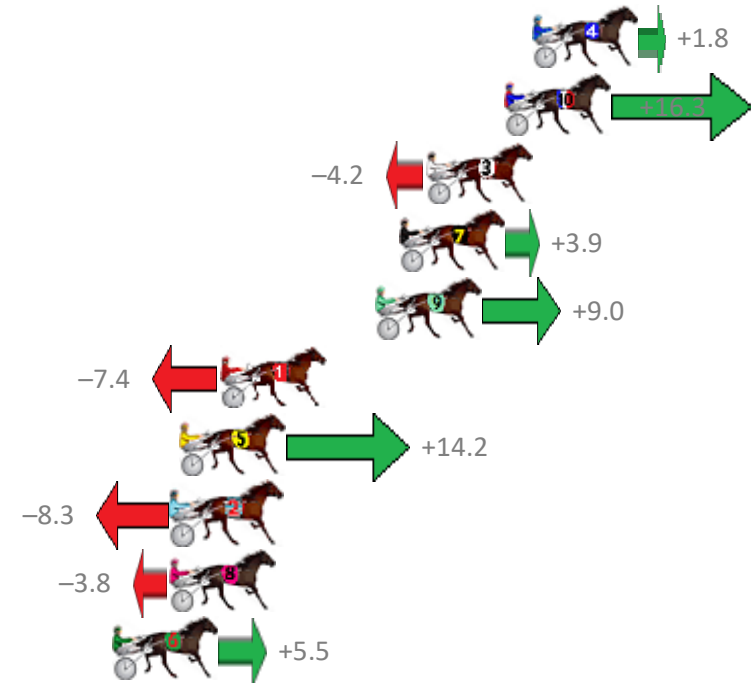

Finish Position and metres gained from 800m

Sectionals  
Powered by

**PJ Harness Analyser**  
Master harness racing with the power of sectionals  
Owners, Trainers and Punters - Check out what's new at [www.pjdata.com.au](http://www.pjdata.com.au)