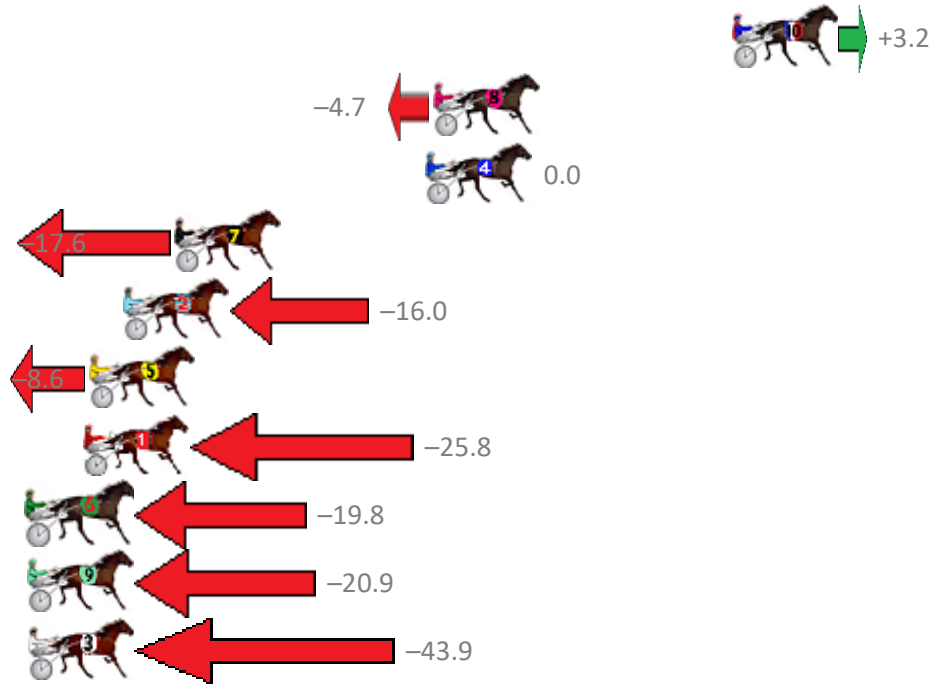

Redcliffe Race 3 Distance 2040m

Sunday, 2 December 2018

Gross Time: 2:32.70 MileRate: 2:00.40 LeadTime: 30.60s First Qtr: 31.70s Second Qtr: 30.90s Third Qtr: 29.40s Fourth Qtr: 30.10s

No Horse	Plc	Margin	Time	800Time (W)	400 Time (W)
10 IM TOOT	1	0.0m	2:32.70	59.26s (1)	30.10s (1)
8 DIAMONDSFROMHEAV	2	11.9m	2:33.60	59.85s (2)	30.72s (2)
4 RAINBOW STYLING	3	12.2m	2:33.62	59.50s (2)	30.40s (2)
7 JENUFLECTION	4	22.2m	2:34.37	60.81s (0)	31.38s (0)
2 HERES MY NUMBER	5	24.2m	2:34.52	60.69s (1)	31.29s (1)
5 BUKTHSYSTEM	6	25.6m	2:34.63	60.14s (2)	31.03s (2)
1 ALWAYS A JEWEL	7	25.8m	2:34.64	61.42s (0)	31.98s (0)
6 EMARGEE	8	28.6m	2:34.85	60.97s (0)	31.53s (0)
9 REDDY FIRE	9	34.5m	2:35.30	61.05s (1)	31.69s (1)
3 MISS ROB ROY	10	58.3m	2:37.09	62.77s (0)	33.12s (0)

Finish Position and metres gained from 800m

Sectionals
Powered by

PJ Harness Analyser
Master harness racing with the power of sectionals
Owners, Trainers and Punters - Check out what's new at www.pjdata.com.au

The Racing Queensland Board (trading as Racing Queensland) and provider are not responsible for the completeness or accuracy of any of the information contained herein, and makes no representations about its suitability for any purpose.