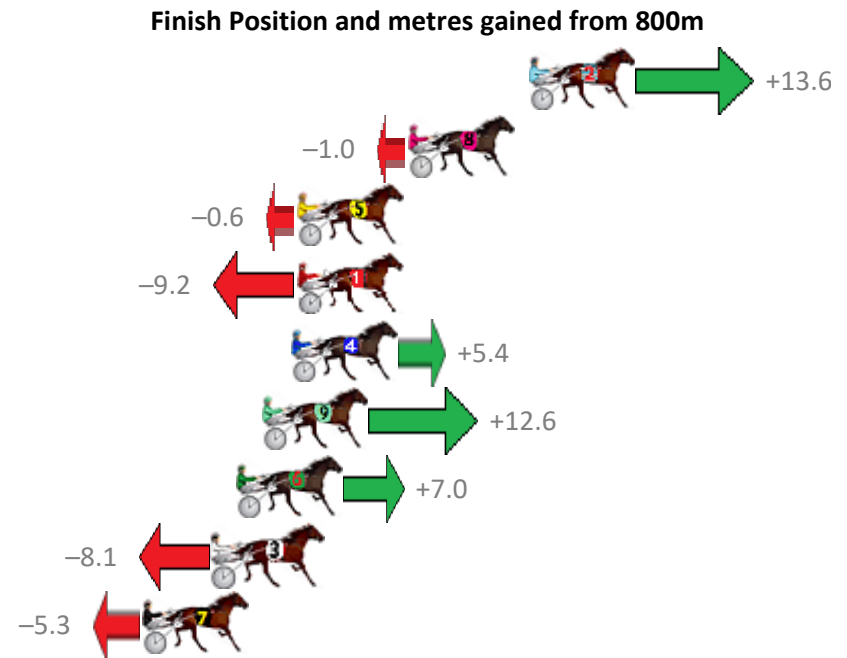

Redcliffe Race 3 Distance 1780m

Wednesday, 12 December 2018

Gross Time: 2:13.00 MileRate: 2:00.30 LeadTime: 11.10s First Qtr: 30.70s Second Qtr: 31.70s Third Qtr: 29.80s Fourth Qtr: 29.70s

NoHorse	Plc	Margin	Time	800Time (W)	400 Time (W)
2 TUESDAYS FELLA	1	0.0m	2:13.00	58.49s (1)	28.91s (2)
8 MAJORDOIT	2	4.8m	2:13.36	59.57s (1)	29.79s (1)
5 UNASSUMING CHAMP	3	9.2m	2:13.68	59.54s (1)	29.77s (1)
1 VELOCE BELLA	4	9.2m	2:13.68	60.18s (0)	30.38s (0)
4 ARK TEAMO	5	9.4m	2:13.70	59.10s (0)	29.33s (1)
9 RITCHIE BEE	6	10.6m	2:13.79	58.56s (1)	29.27s (2)
6 FEEL THE REIGN	7	11.6m	2:13.86	58.98s (1)	29.63s (3)
3 MIRACLESDOAPPEN	8	12.5m	2:13.93	60.10s (0)	30.24s (0)
7 MICKEE CULLEN	9	15.3m	2:14.14	59.89s (0)	30.05s (0)

Sectionals
Powered by

PJ Harness Analyser
Master harness racing with the power of sectionals
Owners, Trainers and Punters - Check out what's new at www.pjdata.com.au

The Racing Queensland Board (trading as Racing Queensland) and provider are not responsible for the completeness or accuracy of any of the information contained herein, and makes no representations about its suitability for any purpose.