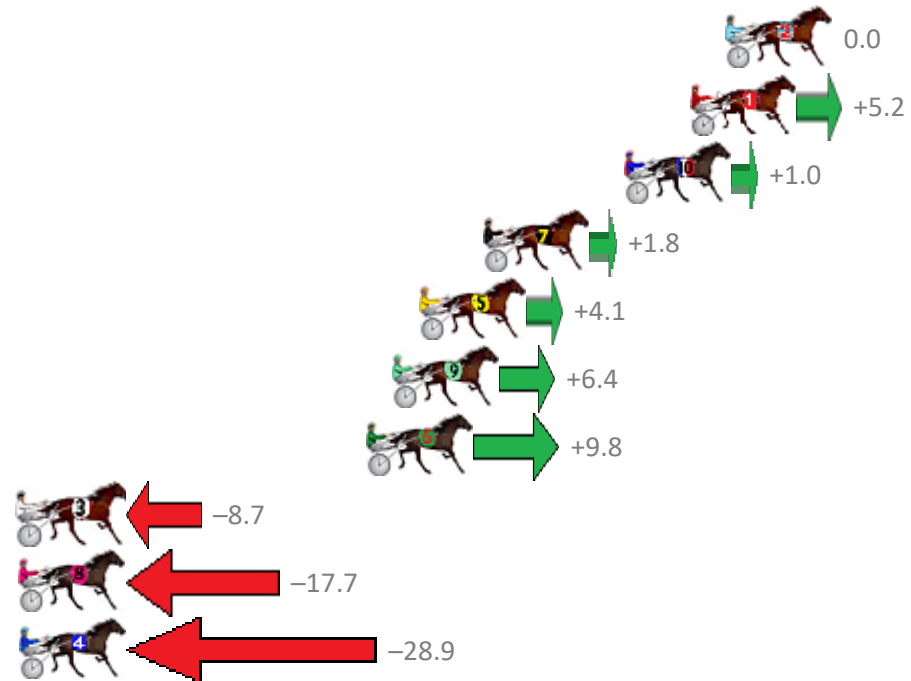

Redcliffe Race 5 Distance 2040m

Wednesday, 12 December 2018

Gross Time: 2:34.10 MileRate: 2:01.60 LeadTime: 32.70s First Qtr: 31.00s Second Qtr: 31.00s Third Qtr: 28.90s Fourth Qtr: 30.50s

NoHorse	Plc	Margin	Time	800Time (W)	400 Time (W)
2 ANNAS BEST	1	0.0m	2:34.10	59.40s (0)	30.50s (0)
1 ARTS PEREGRINE	2	1.4m	2:34.21	59.01s (0)	29.84s (0)
10 RUTHLESS ARMBRO	3	4.0m	2:34.40	59.33s (1)	30.64s (1)
7 DALACOS EMPRESS	4	9.6m	2:34.83	59.27s (0)	30.09s (0)
5 JENUFLECTION	5	12.1m	2:35.02	59.10s (0)	29.71s (0)
9 RAINBOW STYLING	6	13.2m	2:35.11	58.92s (2)	30.06s (3)
6 GHOST GUM	7	14.2m	2:35.18	58.67s (1)	30.15s (1)
3 BUKTHSYSTEM	8	29.9m	2:36.38	60.05s (0)	30.92s (2)
8 REDDY FIRE	9	32.3m	2:36.56	60.71s (2)	31.83s (2)
4 ALWAYS A JEWEL	10	38.9m	2:37.07	61.55s (1)	32.38s (1)

Finish Position and metres gained from 800m

Sectionals
Powered by

PJ Harness Analyser
Master harness racing with the power of sectionals
Owners, Trainers and Punters - Check out what's new at www.pjdata.com.au

The Racing Queensland Board (trading as Racing Queensland) and provider are not responsible for the completeness or accuracy of any of the information contained herein, and makes no representations about its suitability for any purpose.