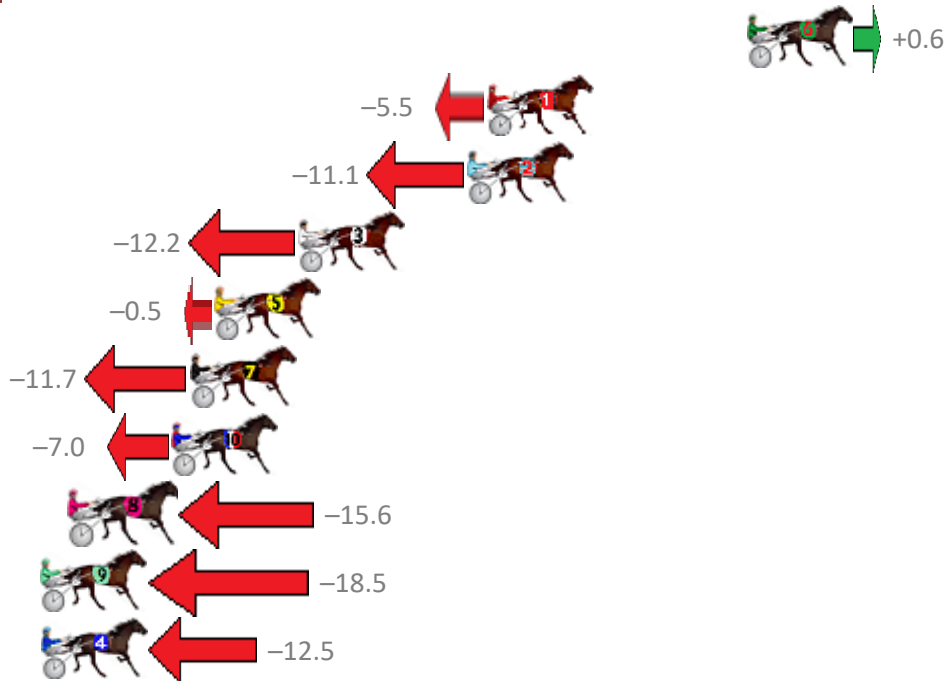

Redcliffe Race 2 Distance 1780m

Wednesday, 12 December 2018

Gross Time: 2:11.00 MileRate: 1:58.40 LeadTime: 11.30s First Qtr: 31.30s Second Qtr: 31.20s Third Qtr: 28.40s Fourth Qtr: 28.80s

No	Horse	Plc	Margin	Time	800Time (W)	400 Time (W)
6	PACIFIC DRUMS	1	0.0m	2:11.00	57.16s (1)	28.80s (1)
1	TAKITIMU EXPRESS	2	10.3m	2:11.74	57.59s (0)	29.20s (0)
2	OOZINVILLE	3	11.1m	2:11.80	57.99s (0)	29.57s (0)
3	FLYING WINGARD	4	17.8m	2:12.28	58.07s (1)	29.53s (1)
5	DAPPER	5	21.1m	2:12.52	57.24s (1)	29.04s (2)
7	ONE OFF	6	22.1m	2:12.59	58.04s (0)	29.37s (0)
10	IM TOOT	7	22.8m	2:12.64	57.70s (1)	29.52s (2)
8	TELL THE FUTURE	8	26.8m	2:12.93	58.32s (1)	29.52s (1)
9	ONYAJANS	9	34.1m	2:13.46	58.52s (0)	29.84s (0)
4	LIKES TO ROCK	10	38.3m	2:13.76	58.09s (1)	29.94s (1)

Finish Position and metres gained from 800m

Sectionals
Powered by

PJ Harness Analyser
Master harness racing with the power of sectionals
Owners, Trainers and Punters - Check out what's new at www.pjdata.com.au

The Racing Queensland Board (trading as Racing Queensland) and provider are not responsible for the completeness or accuracy of any of the information contained herein, and makes no representations about its suitability for any purpose.