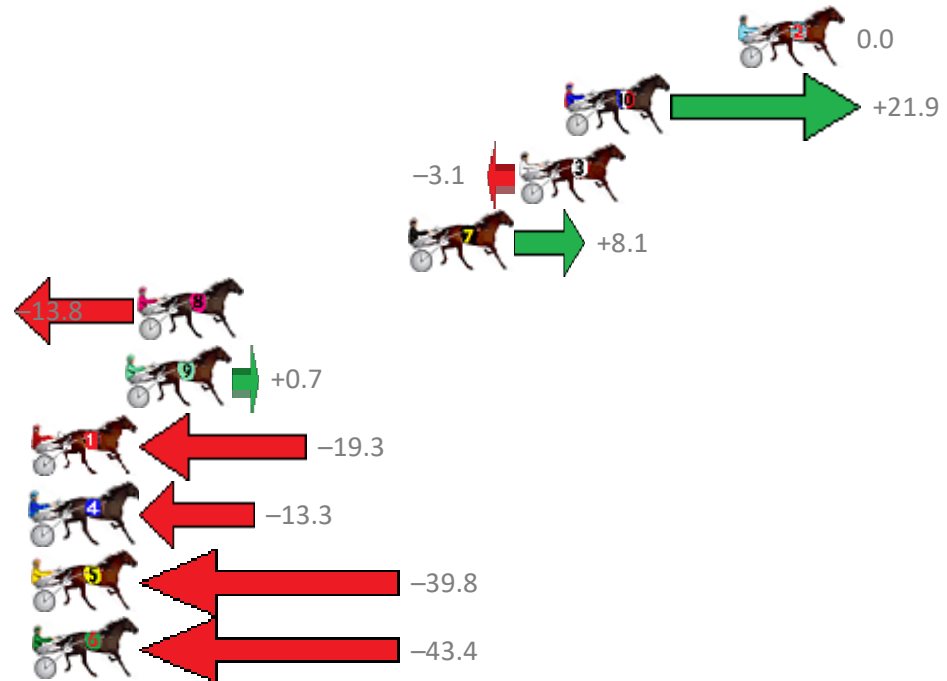

Redcliffe Race 8 Distance 1780m

Wednesday, 12 December 2018

Gross Time: 2:13.60 MileRate: 2:00.80 LeadTime: 11.40s First Qtr: 28.40s Second Qtr: 30.50s Third Qtr: 31.00s Fourth Qtr: 32.30s

NoHorse	Plc	Margin	Time	800Time (W)	400 Time (W)
2 SCOTT TOM	1	0.0m	2:13.60	63.30s (0)	32.30s (0)
10 COAST WARNING	2	6.9m	2:14.16	61.57s (2)	31.44s (3)
3 VELUTI	3	8.7m	2:14.30	63.55s (0)	32.57s (0)
7 CAPTAIN CHARGE OVER	4	13.1m	2:14.66	62.66s (0)	32.03s (0)
8 TOTAL DELIRIUM	5	23.8m	2:15.52	64.39s (1)	33.45s (2)
9 GROOVY MISS ANNIE	6	24.3m	2:15.56	63.24s (1)	32.37s (1)
1 KID CALVERT	7	32.5m	2:16.22	64.83s (0)	33.16s (0)
4 GUILTY PLEASURE	8	32.9m	2:16.26	64.35s (1)	33.42s (1)
5 IMPETUOSO	9	45.4m	2:17.27	66.45s (1)	35.08s (1)
6 MAJOR TRALEE	10	58.2m	2:18.30	66.73s (1)	35.53s (2)

Finish Position and metres gained from 800m

Sectionals
Powered by

PJ Harness Analyser
Master harness racing with the power of sectionals
Owners, Trainers and Punters - Check out what's new at www.pjdata.com.au

The Racing Queensland Board (trading as Racing Queensland) and provider are not responsible for the completeness or accuracy of any of the information contained herein, and makes no representations about its suitability for any purpose.