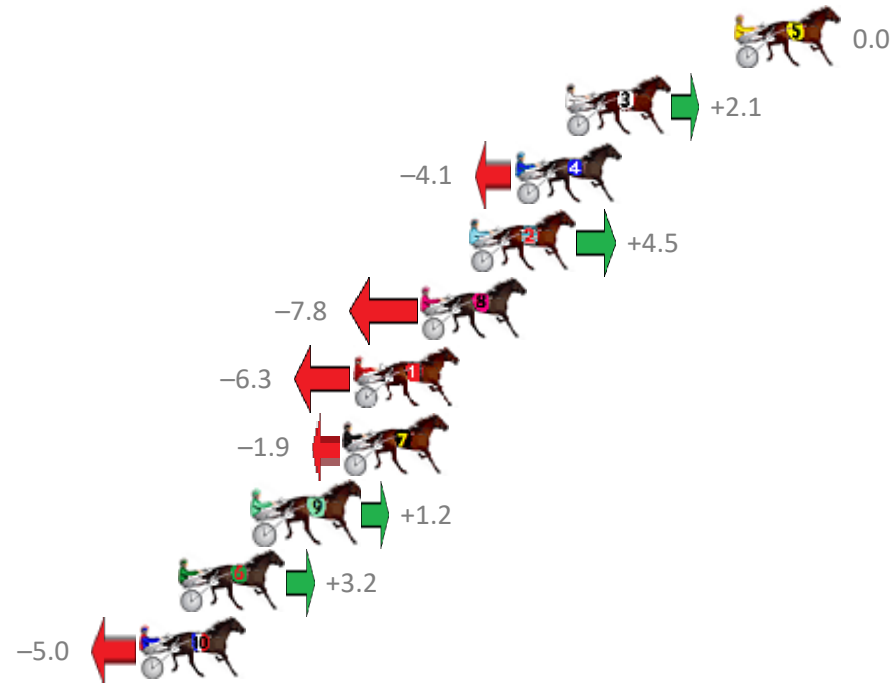

Redcliffe Race 1 Distance 1780m

Wednesday, 12 December 2018

Gross Time: 2:10.10 MileRate: 1:57.60 LeadTime: 11.00s First Qtr: 30.60s Second Qtr: 30.70s Third Qtr: 28.70s Fourth Qtr: 29.10s

No	Horse	Plc	Margin	Time	800Time (W)	400 Time (W)
5	CHIRPY CHUCKLES	1	0.0m	2:10.10	57.80s (0)	29.10s (0)
3	SPONDOOLEY	2	6.7m	2:10.59	57.65s (1)	28.39s (1)
4	REAL KNUCKY	3	8.7m	2:10.73	58.10s (0)	29.24s (0)
2	EPIRUS BOY	4	10.5m	2:10.86	57.47s (1)	28.28s (1)
8	BOB GAGE	5	12.4m	2:11.00	58.36s (1)	29.19s (1)
1	IFOUNDTHEBEACH	6	15.1m	2:11.20	58.26s (0)	29.33s (0)
7	SPLASH OF GOLD	7	15.5m	2:11.23	57.94s (0)	28.82s (0)
9	OCEANS PREDATOR	8	19.0m	2:11.48	57.71s (1)	29.03s (2)
6	JAX NAVARO	9	22.0m	2:11.70	57.57s (1)	28.85s (2)
10	CLOCKON DOC LOMBO	10	23.6m	2:11.82	58.16s (0)	29.00s (0)

Finish Position and metres gained from 800m

Sectionals
Powered by

PJ Harness Analyser
Master harness racing with the power of sectionals
Owners, Trainers and Punters - Check out what's new at www.pjdata.com.au

The Racing Queensland Board (trading as Racing Queensland) and provider are not responsible for the completeness or accuracy of any of the information contained herein, and makes no representations about its suitability for any purpose.