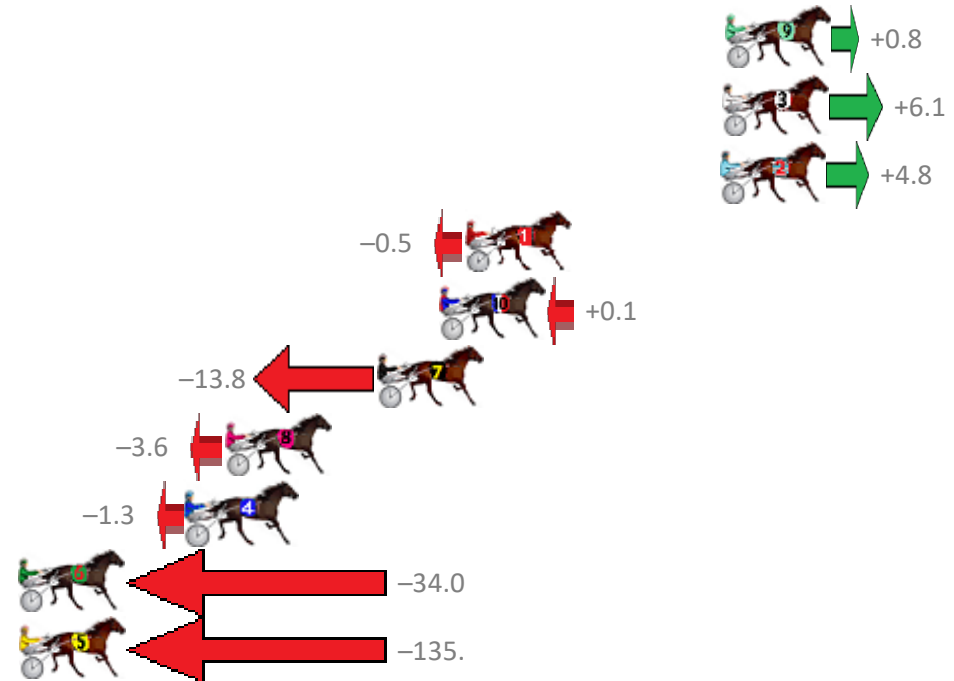

Redcliffe Race 9 Distance 2280m

Wednesday, 12 December 2018

Gross Time: 3:00.60 MileRate: 2:06.90 LeadTime: 54.60s First Qtr: 32.40s Second Qtr: 31.30s Third Qtr: 30.40s Fourth Qtr: 31.90s

NoHorse	Plc	Margin	Time	800Time (W)	400 Time (W)
9 REDRIVERDEBBA	1	0.0m	3:00.60	62.24s (1)	31.88s (1)
3 BOURBONONTHEROCK	2	0.1m	3:00.61	61.82s (1)	31.46s (1)
2 SOMEDASH	3	0.2m	3:00.62	61.93s (0)	31.52s (0)
1 HONEY PLEASE	4	10.3m	3:01.42	62.34s (0)	31.94s (0)
10 MISTER OZ	5	11.3m	3:01.50	62.29s (1)	31.86s (1)
7 MISS INVASION	6	13.8m	3:01.70	63.37s (0)	33.00s (0)
8 GO AHEAD MAKEMYDA	7	19.8m	3:02.18	62.58s (1)	32.14s (1)
4 MAJESTIC WHIZ	8	21.3m	3:02.30	62.40s (0)	31.97s (2)
6 TURN UP TRUMPS	9	48.6m	3:04.48	64.95s (0)	34.04s (0)
5 IMA CALVERT ROSE	10	177.4m	3:14.75	72.84s (0)	39.67s (0)

Finish Position and metres gained from 800m

Sectionals
Powered by

PJ Harness Analyser
Master harness racing with the power of sectionals
Owners, Trainers and Punters - Check out what's new at www.pjdata.com.au

The Racing Queensland Board (trading as Racing Queensland) and provider are not responsible for the completeness or accuracy of any of the information contained herein, and makes no representations about its suitability for any purpose.