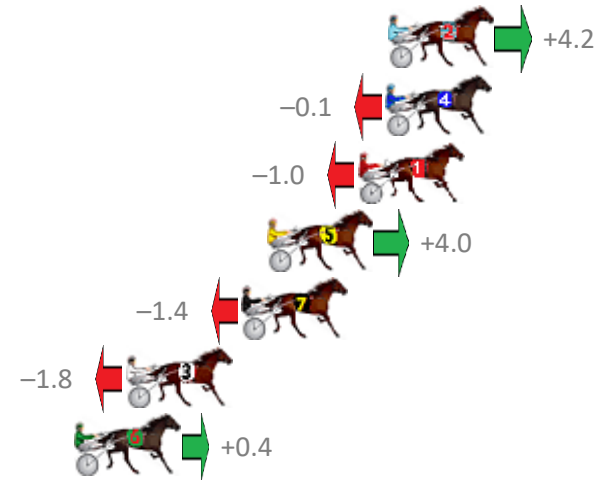

Redcliffe Race 6 Distance 2280m

Wednesday, 12 December 2018

Gross Time: 2:54.50 MileRate: 2:03.20 LeadTime: 52.60s First Qtr: 32.40s Second Qtr: 31.60s Third Qtr: 29.10s Fourth Qtr: 28.80s

NoHorse	Plc	Margin	Time	800Time (W)	400 Time (W)
2 IDLE HANDS	1	0.0m	2:54.50	57.60s (1)	28.41s (1)
4 COMIGAL	2	0.1m	2:54.51	57.91s (1)	28.76s (1)
1 IMA TOP TYCOON	3	1.2m	2:54.59	57.97s (0)	28.89s (0)
5 READILY	4	4.8m	2:54.85	57.61s (0)	28.47s (0)
7 OHOKA COOPER	5	5.8m	2:54.92	58.00s (0)	28.84s (0)
3 CORPORAL LUNA	6	10.4m	2:55.25	58.03s (1)	28.81s (1)
6 RAESAWINNER	7	12.4m	2:55.39	57.87s (1)	28.63s (1)

Finish Position and metres gained from 800m

Sectionals
Powered by

PJ Harness Analyser
Master harness racing with the power of sectionals
Owners, Trainers and Punters - Check out what's new at www.pjdata.com.au

The Racing Queensland Board (trading as Racing Queensland) and provider are not responsible for the completeness or accuracy of any of the information contained herein, and makes no representations about its suitability for any purpose.