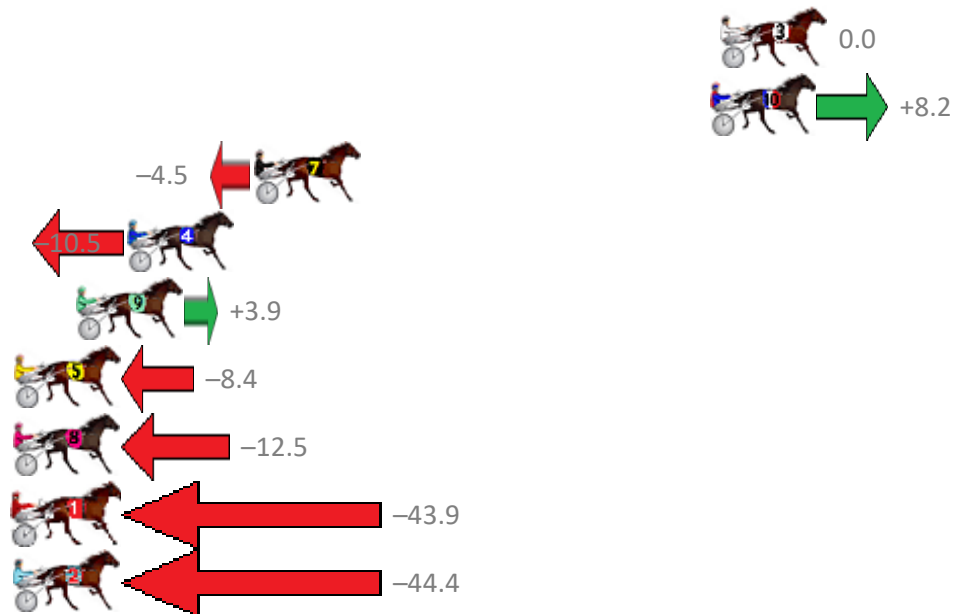

Redcliffe Race 7 Distance 1780m

Wednesday, 12 December 2018

Gross Time: 2:13.00 MileRate: 2:00.20 LeadTime: 11.50s First Qtr: 31.10s Second Qtr: 31.30s Third Qtr: 29.20s Fourth Qtr: 29.90s

NoHorse	Plc	Margin	Time	800Time (W)	400 Time (W)
3 COWGIRLCHICK	1	0.0m	2:13.00	59.10s (0)	29.90s (0)
10 SHEZA GALVINATOR	2	0.4m	2:13.03	58.49s (1)	29.56s (1)
7 PRETTYCOMPACT	3	18.5m	2:14.38	59.43s (0)	30.03s (1)
4 MAJORESS JUJON	4	23.5m	2:14.76	59.88s (1)	30.80s (1)
9 MACH TORQUE	5	25.5m	2:14.91	58.81s (1)	29.89s (0)
5 REGALIA	6	29.6m	2:15.21	59.72s (0)	30.54s (1)
8 NON PASSARE	7	36.7m	2:15.74	60.02s (1)	30.68s (3)
1 WHATELEY	8	53.3m	2:16.98	62.34s (0)	32.93s (0)
2 BUTCHERFEELGOOD	9	62.4m	2:17.66	62.38s (1)	32.89s (2)

Finish Position and metres gained from 800m

Sectionals
Powered by

PJ Harness Analyser
Master harness racing with the power of sectionals
Owners, Trainers and Punters - Check out what's new at www.pjdata.com.au

The Racing Queensland Board (trading as Racing Queensland) and provider are not responsible for the completeness or accuracy of any of the information contained herein, and makes no representations about its suitability for any purpose.