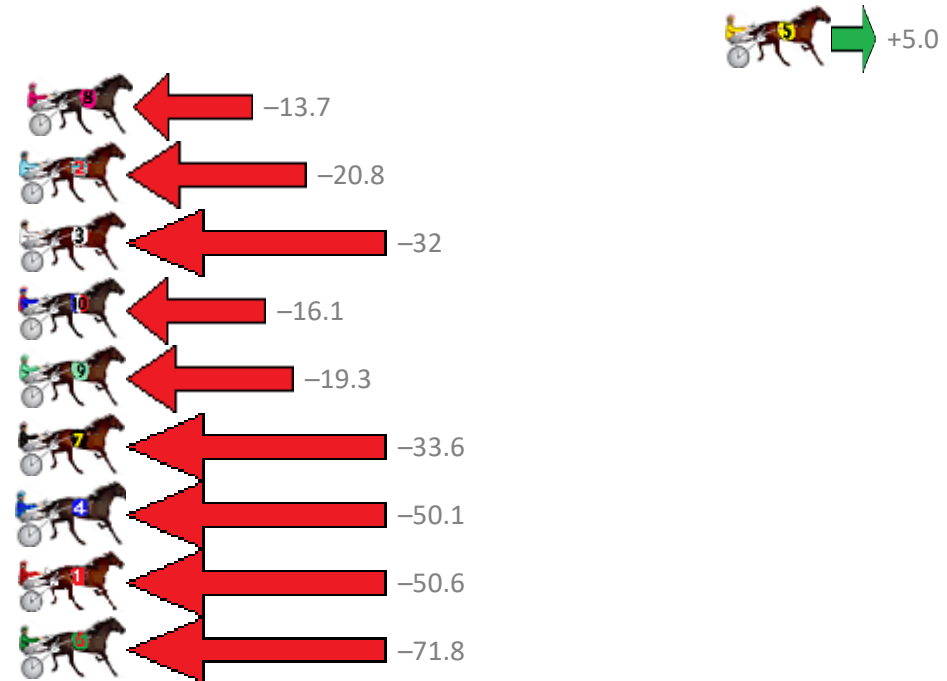

Redcliffe Race 2 Distance 1780m

Thursday, 13 December 2018

Gross Time: 2:12.00 MileRate: 1:59.30 LeadTime: 11.20s First Qtr: 28.30s Second Qtr: 31.20s Third Qtr: 31.20s Fourth Qtr: 30.10s

NoHorse	Plc	Margin	Time	800Time (W)	400 Time (W)
5 DOOLITTLE DOOFY	1	0.0m	2:12.00	60.92s (1)	30.10s (1)
8 MISS ROB ROY	2	27.7m	2:14.08	62.35s (1)	31.69s (2)
2 ARCHIECANO	3	30.2m	2:14.27	62.89s (1)	31.56s (1)
3 MODERN THOUGHT	4	31.9m	2:14.40	63.74s (0)	32.41s (0)
10 MANWITHTHEESKI	5	35.3m	2:14.66	62.53s (0)	31.72s (2)
9 AROONA	6	37.5m	2:14.82	62.78s (1)	32.03s (3)
7 LEORYAN	7	48.2m	2:15.63	63.87s (0)	32.45s (0)
4 ZED EXPRESS	8	54.7m	2:16.12	65.14s (0)	33.66s (0)
1 THE MIGHTY FALCON	9	60.6m	2:16.56	65.18s (0)	33.74s (0)
6 SANTASTIC PRINCESS	10	72.6m	2:17.46	66.80s (1)	35.07s (1)

Finish Position and metres gained from 800m

Sectionals
Powered by

PJ Harness Analyser
Master harness racing with the power of sectionals
Owners, Trainers and Punters - Check out what's new at www.pjdata.com.au

The Racing Queensland Board (trading as Racing Queensland) and provider are not responsible for the completeness or accuracy of any of the information contained herein, and makes no representations about its suitability for any purpose.