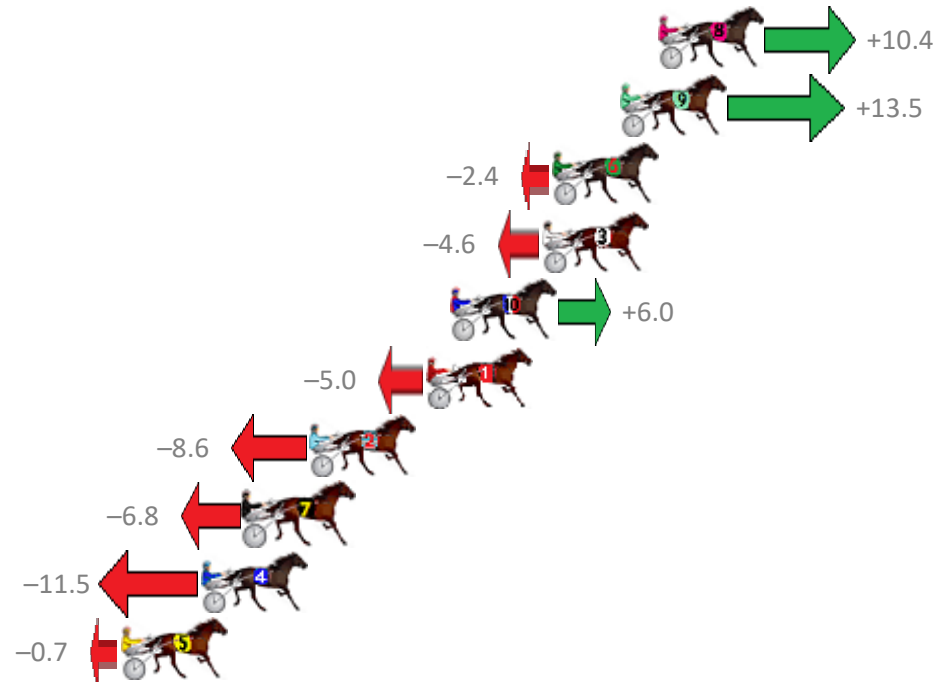

Redcliffe Race 5 Distance 2040m

Thursday, 13 December 2018

Gross Time: 2:35.10 MileRate: 2:02.30 LeadTime: 32.00s First Qtr: 32.20s Second Qtr: 31.90s Third Qtr: 29.40s Fourth Qtr: 29.60s

No	Horse	Plc	Margin	Time	800Time (W)	400 Time (W)
8	GOLDEN YEAR	1	0.0m	2:35.10	58.23s (2)	29.08s (3)
9	ZED CODE	2	1.5m	2:35.21	58.00s (2)	28.81s (3)
6	LETHAL PROMISE	3	4.2m	2:35.41	59.18s (1)	29.84s (1)
3	FORTES IN FIDE	4	4.6m	2:35.44	59.34s (0)	29.94s (0)
10	WEE JIMMY	5	8.2m	2:35.71	58.56s (1)	29.42s (1)
1	MYBELLA ROSE	6	9.2m	2:35.78	59.37s (0)	29.94s (0)
2	LIVE IN STYLE	7	13.8m	2:36.12	59.63s (2)	30.31s (2)
7	VINNIE THE POET	8	16.4m	2:36.31	59.50s (0)	30.04s (0)
4	TAFFY BOY	9	18.1m	2:36.44	59.85s (1)	30.47s (1)
5	HERES MY NUMBER	10	21.3m	2:36.68	59.05s (2)	29.83s (2)

Finish Position and metres gained from 800m

Sectionals
Powered by

PJ Harness Analyser
Master harness racing with the power of sectionals
Owners, Trainers and Punters - Check out what's new at www.pjdata.com.au

The Racing Queensland Board (trading as Racing Queensland) and provider are not responsible for the completeness or accuracy of any of the information contained herein, and makes no representations about its suitability for any purpose.