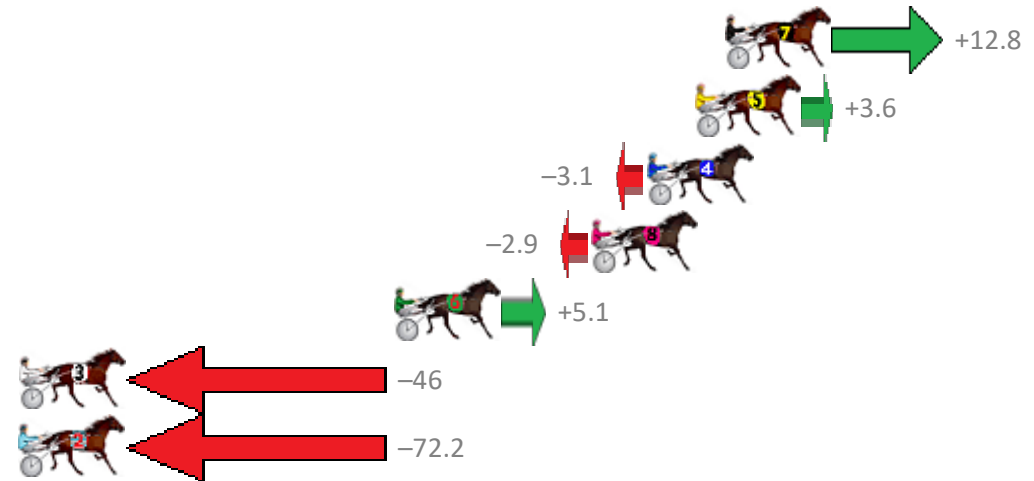

Redcliffe Race 4 Distance 2040m

Thursday, 13 December 2018

Gross Time: 2:34.30 MileRate: 2:01.80 LeadTime: 31.50s First Qtr: 31.60s Second Qtr: 31.40s Third Qtr: 29.80s Fourth Qtr: 30.00s

NoHorse	Plc	Margin	Time	800Time (W)	400 Time (W)
7 MONTANA CHIEF	1	0.0m	2:34.30	58.84s (1)	29.55s (1)
5 MISS MIA	2	1.2m	2:34.39	59.53s (0)	29.75s (0)
4 SEA HAWKE	3	3.1m	2:34.53	60.03s (0)	30.23s (0)
8 LIFES BLACK	4	5.3m	2:34.70	60.02s (1)	30.29s (1)
6 GIVE ME A GO	5	13.1m	2:35.28	59.42s (1)	30.05s (2)
3 POSER	6	53.9m	2:38.34	63.20s (1)	32.89s (1)
2 ANGELOFSPEED	7	81.6m	2:40.42	65.20s (0)	34.83s (0)

Finish Position and metres gained from 800m

Sectionals
Powered by

PJ Harness Analyser
Master harness racing with the power of sectionals
Owners, Trainers and Punters - Check out what's new at www.pjdata.com.au

The Racing Queensland Board (trading as Racing Queensland) and provider are not responsible for the completeness or accuracy of any of the information contained herein, and makes no representations about its suitability for any purpose.