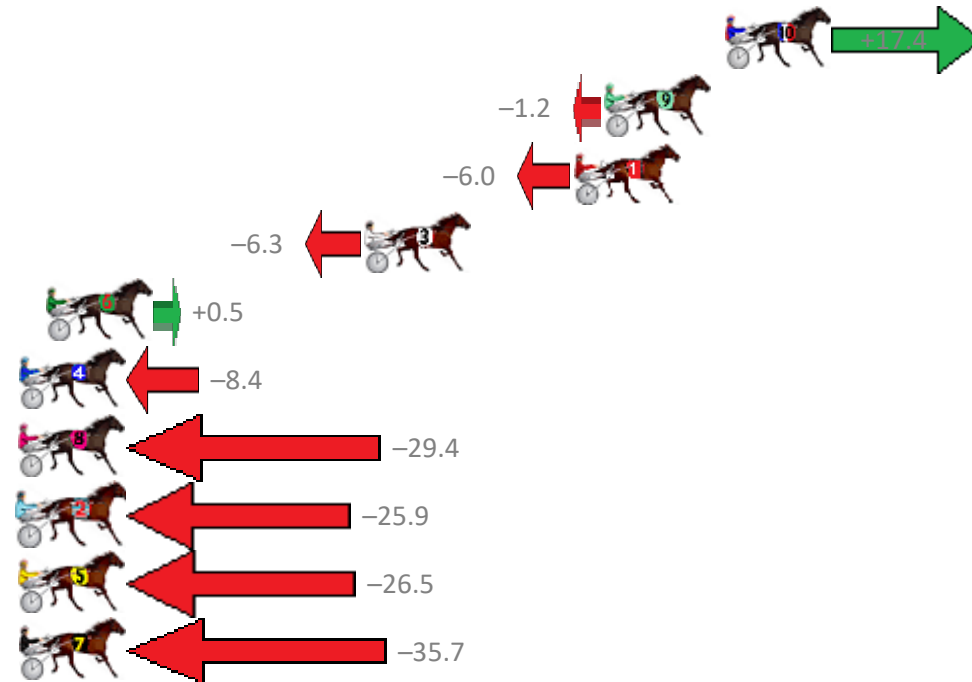

Redcliffe Race 8 Distance 1780m

Thursday, 13 December 2018

Gross Time: 2:10.30 MileRate: 1:57.80 LeadTime: 11.50s First Qtr: 30.60s Second Qtr: 29.80s Third Qtr: 29.30s Fourth Qtr: 29.10s

No	Horse	Plc	Margin	Time	800Time (W)	400 Time (W)
10	GOTTA GOOD REASON	1	0.0m	2:10.30	57.13s (1)	28.74s (2)
9	ROCKNROLL EMMA	2	4.8m	2:10.65	58.49s (1)	29.25s (1)
1	IM FREE FALLING	3	6.0m	2:10.74	58.84s (0)	29.54s (0)
3	ARBIT MAJOR	4	14.3m	2:11.34	58.86s (1)	29.56s (1)
6	GREGS LEGACY	5	26.9m	2:12.26	58.36s (1)	29.88s (2)
4	BRONZE ECSTASY	6	30.6m	2:12.53	59.01s (1)	30.47s (2)
8	MO JARNEY	7	38.8m	2:13.12	60.55s (0)	30.95s (0)
2	STRANGE CONDUCT	8	38.9m	2:13.13	60.29s (1)	31.00s (1)
5	RED LUCK	9	40.7m	2:13.26	60.33s (0)	30.65s (0)
7	UNCLE PAUL	10	40.9m	2:13.28	61.01s (0)	31.41s (0)

Finish Position and metres gained from 800m

Sectionals
Powered by

PJ Harness Analyser
Master harness racing with the power of sectionals
Owners, Trainers and Punters - Check out what's new at www.pjdata.com.au

The Racing Queensland Board (trading as Racing Queensland) and provider are not responsible for the completeness or accuracy of any of the information contained herein, and makes no representations about its suitability for any purpose.