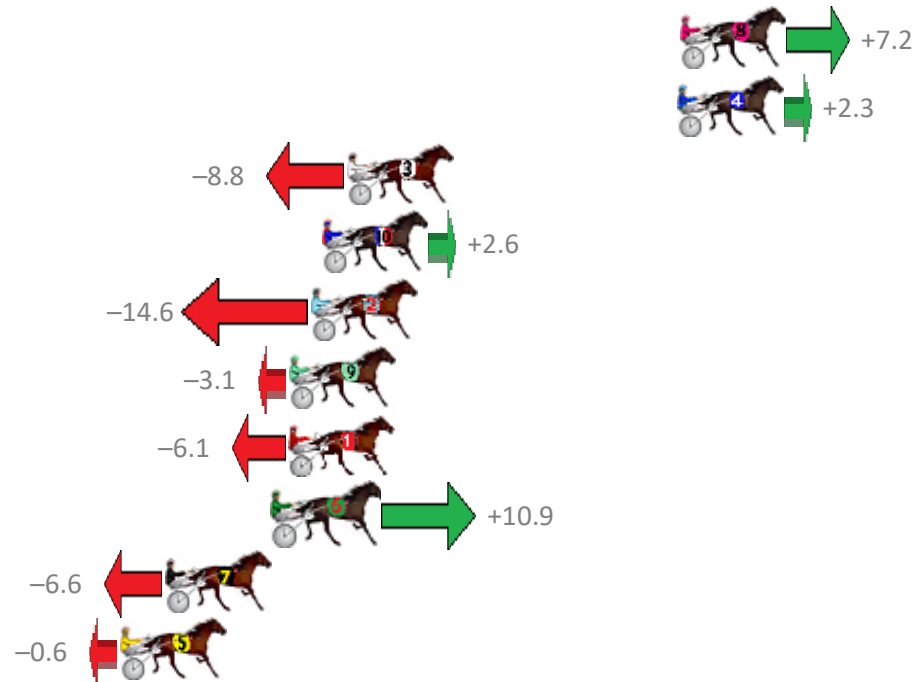

Redcliffe Race 7 Distance 1780m

Thursday, 13 December 2018

Gross Time: 2:12.70 MileRate: 2:00.00 LeadTime: 11.10s First Qtr: 32.30s Second Qtr: 31.40s Third Qtr: 28.70s Fourth Qtr: 29.20s

NoHorse	Plc	Margin	Time	800Time (W)	400 Time (W)
8 BACK PAGE NEWS	1	0.0m	2:12.70	57.38s (1)	28.78s (1)
4 JUST ROKIN	2	0.1m	2:12.71	57.73s (1)	29.21s (1)
3 NIKALONG HENRY	3	13.2m	2:13.66	58.54s (0)	29.58s (0)
10 LYNN SANITY	4	14.2m	2:13.74	57.71s (1)	29.75s (2)
2 BLUE EYED CREATION	5	14.6m	2:13.77	58.96s (0)	29.99s (0)
9 DOOLITTLE DANDY	6	15.5m	2:13.83	58.12s (1)	29.53s (1)
1 SHERIFF JUJON	7	15.5m	2:13.83	58.34s (0)	29.40s (0)
6 BEEF CITY BLAZE	8	16.1m	2:13.88	57.11s (1)	29.18s (1)
7 MISTERRIODEJANEIRO	9	20.4m	2:14.19	58.38s (0)	29.43s (0)
5 DRUNK ARTIST	10	22.2m	2:14.32	57.94s (1)	29.86s (2)

Finish Position and metres gained from 800m

Sectionals
Powered by

PJ Harness Analyser
Master harness racing with the power of sectionals
Owners, Trainers and Punters - Check out what's new at www.pjdata.com.au

The Racing Queensland Board (trading as Racing Queensland) and provider are not responsible for the completeness or accuracy of any of the information contained herein, and makes no representations about its suitability for any purpose.