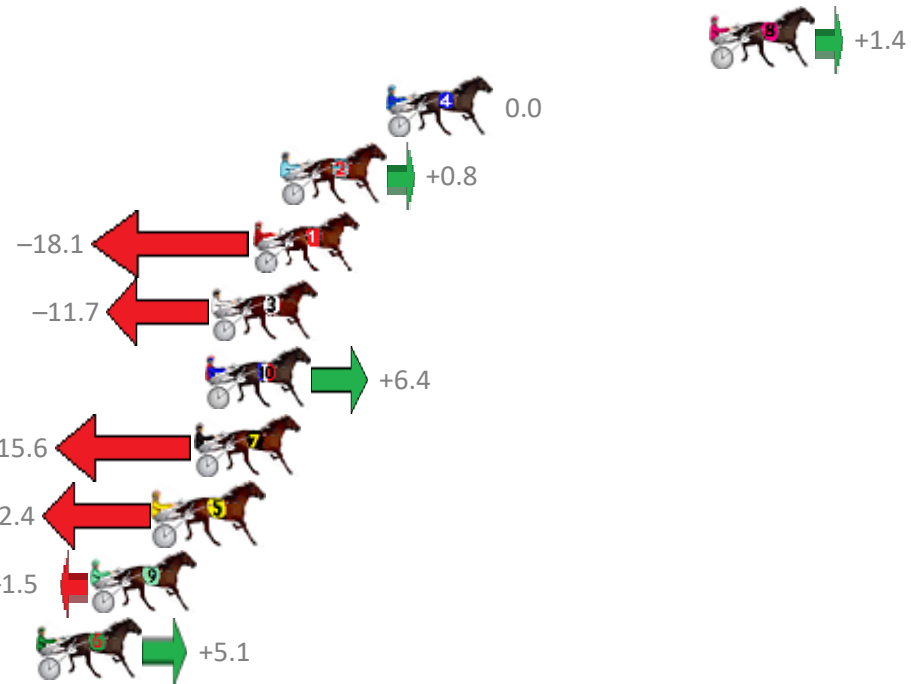

Redcliffe Race 3 Distance 1780m

Thursday, 13 December 2018

Gross Time: 2:13.50 MileRate: 2:00.70 LeadTime: 11.60s First Qtr: 31.10s Second Qtr: 31.60s Third Qtr: 30.20s Fourth Qtr: 29.00s

NoHorse	Plc	Margin	Time	800Time (W)	400 Time (W)
8 BIG BEAT	1	0.0m	2:13.50	59.10s (1)	29.00s (1)
4 UNDERTHEKILT	2	12.8m	2:14.43	59.20s (1)	29.57s (1)
2 CONTRARY COURAGE	3	17.0m	2:14.73	59.14s (1)	29.52s (1)
1 WILD ABOUT TOWN	4	18.1m	2:14.81	60.54s (0)	30.31s (0)
3 EULO FLYER	5	19.7m	2:14.93	60.07s (1)	30.28s (2)
10 TRAIN WRECK	6	20.0m	2:14.95	58.73s (2)	29.97s (2)
7 TORQUE TO THE MAX	7	20.4m	2:14.98	60.35s (0)	30.12s (0)
5 OUR CHAMPION	8	22.0m	2:15.10	60.12s (0)	29.88s (0)
9 VILLAGE CRUISER	9	24.5m	2:15.28	59.31s (1)	29.59s (2)
6 CHEYENNE AUTUMN	10	26.7m	2:15.44	58.82s (2)	30.12s (2)

Finish Position and metres gained from 800m

Sectionals
Powered by

PJ Harness Analyser
Master harness racing with the power of sectionals
Owners, Trainers and Punters - Check out what's new at www.pjdata.com.au

The Racing Queensland Board (trading as Racing Queensland) and provider are not responsible for the completeness or accuracy of any of the information contained herein, and makes no representations about its suitability for any purpose.