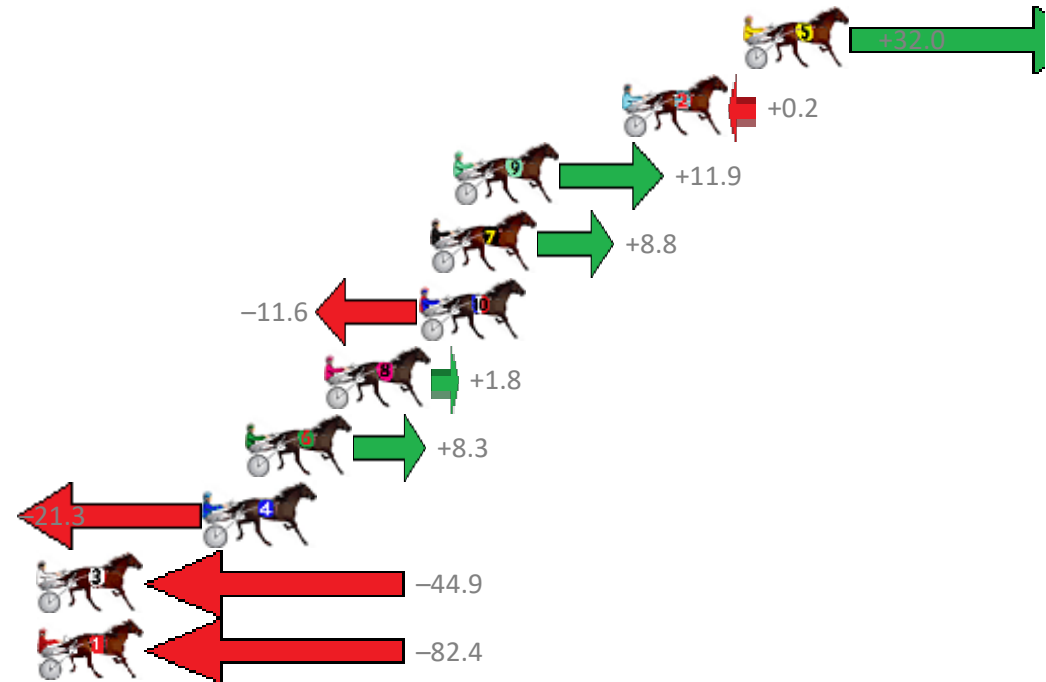

Redcliffe Race 1 Distance 1780m

Thursday, 13 December 2018

Gross Time: 2:13.00 MileRate: 2:00.30 LeadTime: 11.40s First Qtr: 29.40s Second Qtr: 30.40s Third Qtr: 29.70s Fourth Qtr: 32.10s

NoHorse	Plc	Margin	Time	800Time (W)	400 Time (W)
5 OUR DOUG	1	0.0m	2:13.00	59.33s (2)	31.30s (1)
2 PURPLE SHADES	2	4.8m	2:13.39	61.78s (0)	32.15s (0)
9 SISTER FEELGOOD	3	11.5m	2:13.92	60.88s (1)	31.80s (1)
7 BARBOO	4	12.4m	2:14.00	61.12s (0)	31.06s (1)
10 GIGANTIC JASPER	5	12.8m	2:14.03	62.70s (1)	33.05s (1)
8 CUTMEARINHALF	6	16.6m	2:14.33	61.66s (1)	32.21s (0)
6 LITTLE ARROWS	7	19.7m	2:14.58	61.16s (1)	31.06s (1)
4 GETINANHANGON	8	21.3m	2:14.71	63.45s (0)	33.81s (0)
3 SAINT MARA	9	56.1m	2:17.50	65.27s (0)	34.85s (0)
1 DOWNTOWN LUCCA	10	98.4m	2:20.90	68.17s (0)	37.25s (0)

Finish Position and metres gained from 800m

Sectionals
Powered by

PJ Harness Analyser
Master harness racing with the power of sectionals
Owners, Trainers and Punters - Check out what's new at www.pjdata.com.au

The Racing Queensland Board (trading as Racing Queensland) and provider are not responsible for the completeness or accuracy of any of the information contained herein, and makes no representations about its suitability for any purpose.