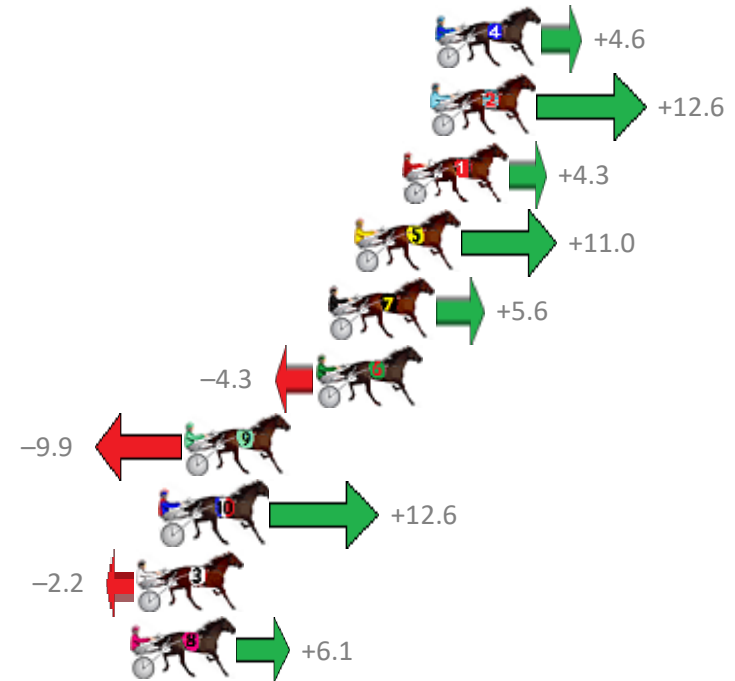

Redcliffe Race 9 Distance 1780m

Thursday, 13 December 2018

Gross Time: 2:12.50 MileRate: 1:59.80 LeadTime: 11.30s First Qtr: 29.80s Second Qtr: 31.20s Third Qtr: 29.60s Fourth Qtr: 30.60s

NoHorse	Plc	Margin	Time	800Time (W)	400 Time (W)
4 SPRINGFIELD SPIRIT	1	0.0m	2:12.50	59.85s (1)	30.25s (1)
2 PROJECTILE	2	0.2m	2:12.52	59.25s (2)	30.55s (2)
1 MAHALO	3	1.3m	2:12.60	59.88s (0)	30.21s (0)
5 THE HARLEM HAMMER	4	3.2m	2:12.74	59.37s (0)	30.00s (1)
7 HERITAGE BEACH	5	4.2m	2:12.82	59.78s (0)	30.11s (0)
6 WILLSINTOWN	6	4.7m	2:12.86	60.52s (0)	30.90s (0)
9 MATT BELFORD	7	9.9m	2:13.26	60.94s (1)	31.36s (1)
10 DESTINY WARRIOR	8	10.8m	2:13.33	59.25s (2)	30.62s (3)
3 MONTEREY JACK	9	11.8m	2:13.40	60.37s (1)	30.74s (2)
8 ELMS CREEK	10	12.1m	2:13.43	59.74s (2)	31.14s (2)

Finish Position and metres gained from 800m

Sectionals
Powered by

PJ Harness Analyser
Master harness racing with the power of sectionals
Owners, Trainers and Punters - Check out what's new at www.pjdata.com.au

The Racing Queensland Board (trading as Racing Queensland) and provider are not responsible for the completeness or accuracy of any of the information contained herein, and makes no representations about its suitability for any purpose.