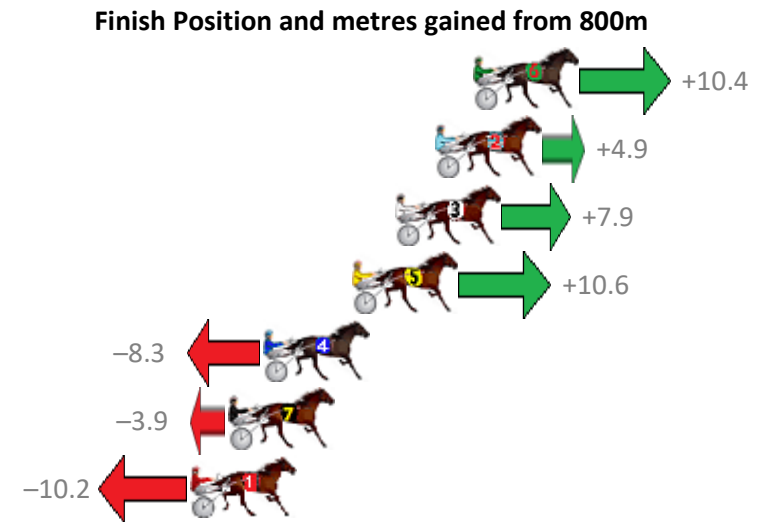

Redcliffe Race 6 Distance 2040m

Thursday, 13 December 2018

Gross Time: 2:30.40   MileRate: 1:58.70   LeadTime: 30.10s   First Qtr: 30.70s   Second Qtr: 29.70s   Third Qtr: 29.60s   Fourth Qtr: 30.30s

NoHorse	Plc	Margin	Time	800Time (W)	400 Time (W)
6 FRANCO TARIQ	1	0.0m	2:30.40	59.12s (0)	29.62s (0)
2 DARBY BRIGHTS	2	1.5m	2:30.51	59.53s (1)	30.10s (2)
3 BET IM SPECIAL	3	3.1m	2:30.63	59.31s (1)	29.88s (1)
5 ONE WISE MAN	4	4.8m	2:30.76	59.11s (0)	29.68s (1)
4 TED WEST	5	8.3m	2:31.03	60.52s (1)	30.93s (1)
7 MONIVAE	6	9.7m	2:31.13	60.19s (0)	30.69s (0)
1 ADRIFT	7	11.2m	2:31.25	60.66s (0)	31.15s (0)

Sectionals
Powered by

PJ Harness Analyser
Master harness racing with the power of sectionals
Owners, Trainers and Punters - Check out what's new at www.pjdata.com.au

The Racing Queensland Board (trading as Racing Queensland) and provider are not responsible for the completeness or accuracy of any of the information contained herein, and makes no representations about its suitability for any purpose.