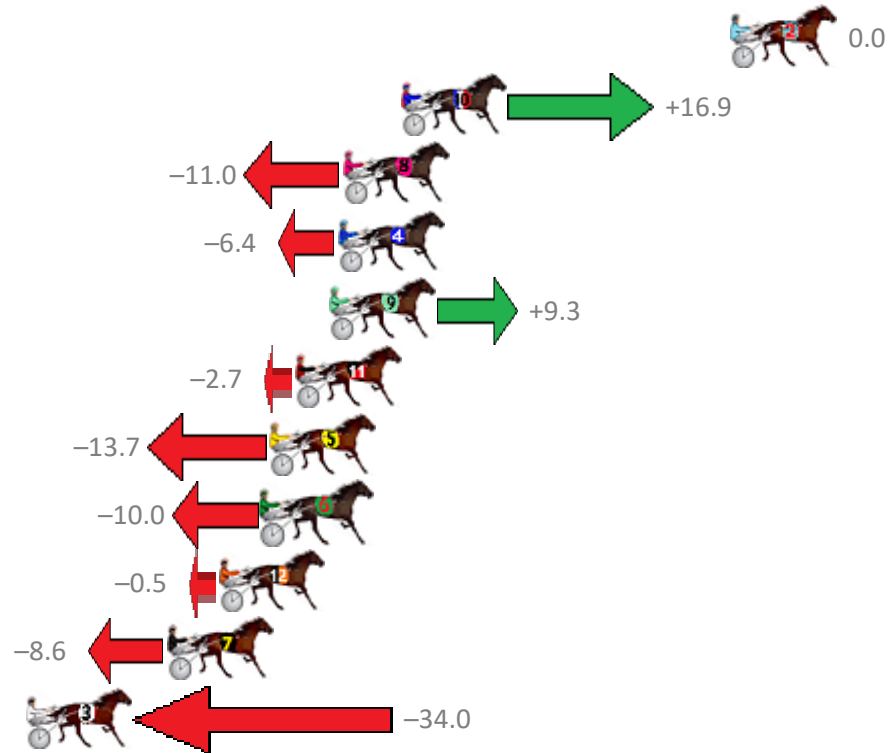

Albion Park Race 7 Distance 1660m

Monday, 24 December 2018

Gross Time: 1:58.60 MileRate: 1:54.90 LeadTime: 3.50s First Qtr: 27.40s Second Qtr: 31.30s Third Qtr: 28.00s Fourth Qtr: 28.40s

No Horse	Plc	Margin	Time	800Time (W)	400 Time (W)
2 CROWNING GLORY	1	0.0m	1:58.60	56.40s (0)	28.40s (0)
10 ZALTA	2	13.1m	1:59.53	55.21s (1)	27.98s (2)
8 ITS ALL GO	3	15.4m	1:59.69	57.18s (0)	29.02s (0)
4 GOODTIME STRIDE	4	15.6m	1:59.71	56.85s (1)	28.84s (1)
9 MACHIN OUT	5	15.9m	1:59.73	55.74s (1)	28.51s (2)
11 BIG IN AMERICA	6	17.3m	1:59.83	56.59s (1)	28.62s (1)
5 THE HARLEM HAMMER	7	18.3m	1:59.90	57.37s (1)	29.43s (1)
6 HARD TO HEAR	8	18.6m	1:59.92	57.11s (0)	28.95s (0)
12 CORPORAL LUNA	9	20.3m	2:00.04	56.44s (1)	28.48s (1)
7 SHEZABONNYGEM	10	22.4m	2:00.19	57.01s (0)	28.85s (0)
3 TRENTLEIGH	11	62.2m	2:03.02	58.80s (0)	30.05s (0)

Finish Position and metres gained from 800m

Sectionals
Powered by

PJ Harness Analyser
Master harness racing with the power of sectionals
Owners, Trainers and Punters - Check out what's new at www.pjdata.com.au

The Racing Queensland Board (trading as Racing Queensland) and provider are not responsible for the completeness or accuracy of any of the information contained herein, and makes no representations about its suitability for any purpose.