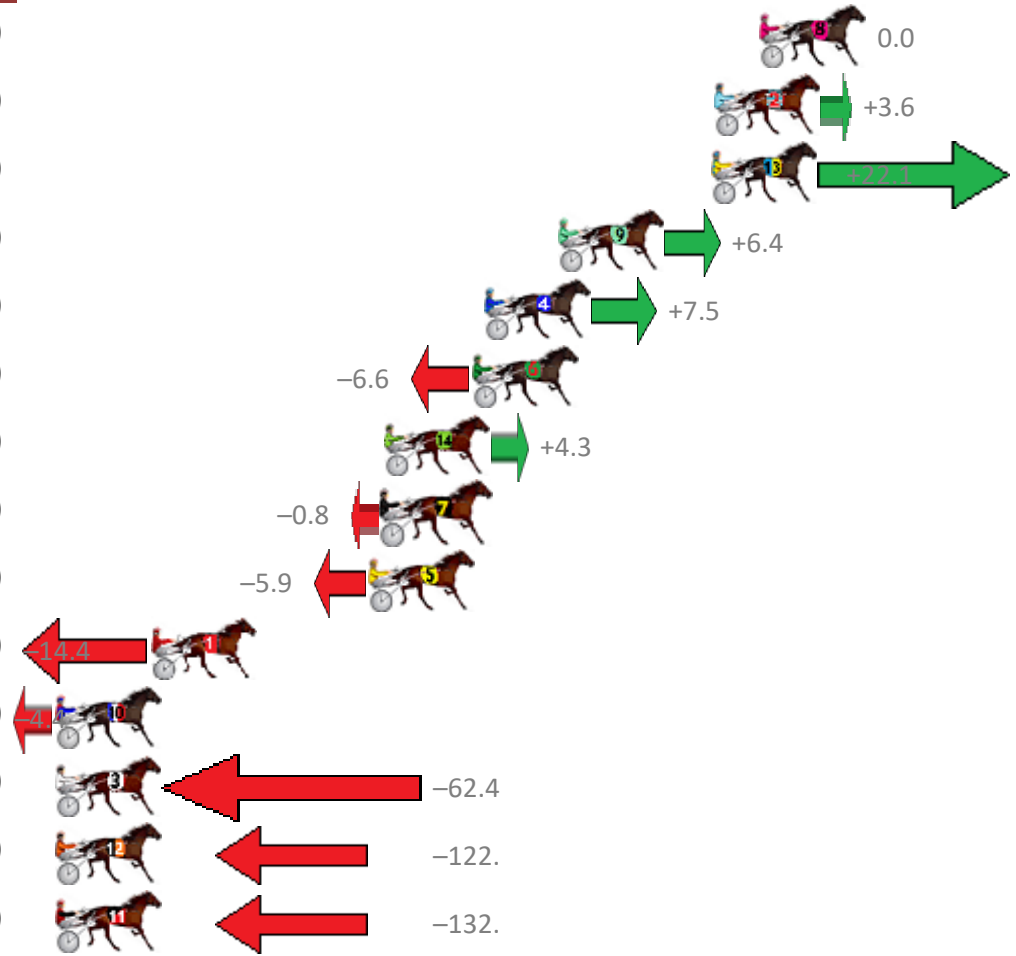

Albion Park Race 3 Distance 2138m

Monday, 24 December 2018

Gross Time: 2:44.60 MileRate: 2:02.70 LeadTime: 42.00s First Qtr: 31.50s Second Qtr: 31.30s Third Qtr: 29.10s Fourth Qtr: 30.70s

No Horse	Plc	Margin	Time	800Time (W)	400 Time (W)
8 GHENT	1	0.0m	2:44.60	59.80s (0)	30.70s (0)
2 HAVANA MAGIC	2	1.8m	2:44.74	59.53s (0)	30.49s (0)
13 DIEU DE LAMOUR	3	1.9m	2:44.75	58.15s (1)	29.77s (2)
9 MISTER OZ	4	8.0m	2:45.21	59.32s (0)	30.25s (1)
4 HONEY PLEASE	5	10.9m	2:45.44	59.24s (1)	31.21s (2)
6 HIGH CLOUD LASS	6	11.4m	2:45.47	60.29s (1)	31.33s (1)
14 OLE SUN	7	14.9m	2:45.74	59.48s (0)	30.37s (0)
7 MISS INVASION	8	15.0m	2:45.75	59.86s (1)	31.19s (2)
5 SOMEDASH	9	15.5m	2:45.79	60.24s (1)	31.28s (1)
1 SOH TWISTED	10	24.2m	2:46.46	60.88s (0)	31.65s (0)
10 MONORAIL	11	34.4m	2:47.24	60.13s (0)	31.21s (0)
3 FIERY RUM	12	106.4m	2:52.77	64.46s (0)	32.73s (0)
12 LAVROS TEXAS	13	180.9m	2:58.48	68.93s (0)	33.46s (0)
11 REDRIVERDEBBA	14	182.5m	2:58.61	69.69s (0)	33.96s (0)

Finish Position and metres gained from 800m

Sectionals
Powered by

PJ Harness Analyser
Master harness racing with the power of sectionals
Owners, Trainers and Punters - Check out what's new at www.pjdata.com.au

The Racing Queensland Board (trading as Racing Queensland) and provider are not responsible for the completeness or accuracy of any of the information contained herein, and makes no representations about its suitability for any purpose.