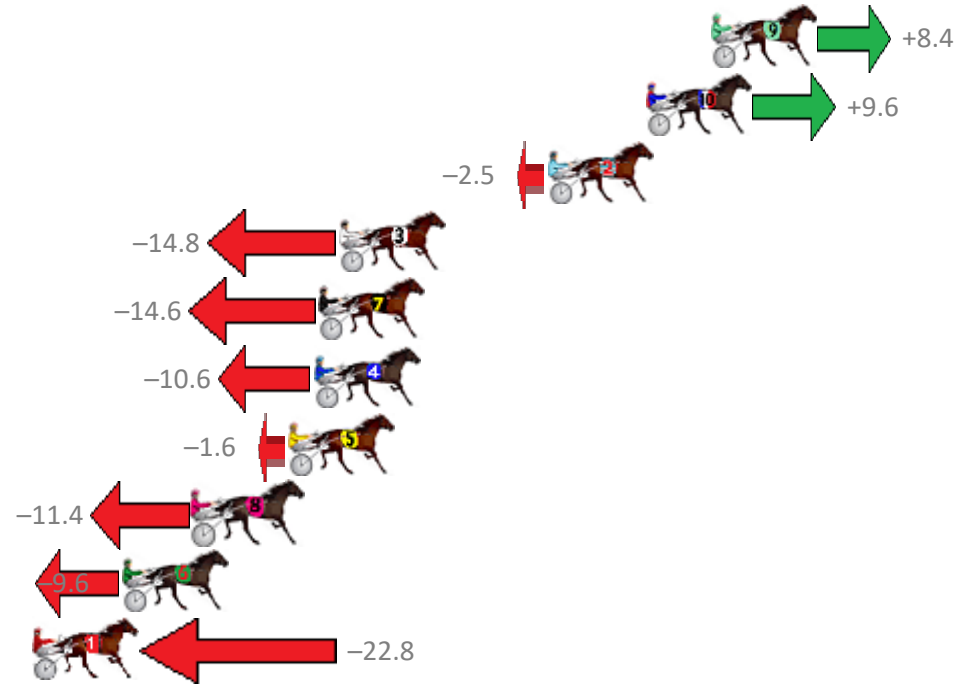

Albion Park Race 2 Distance 2138m

Monday, 24 December 2018

Gross Time: 2:35.30 MileRate: 1:56.90 LeadTime: 36.50s First Qtr: 30.50s Second Qtr: 31.10s Third Qtr: 27.90s Fourth Qtr: 29.30s

No Horse	Plc	Margin	Time	800Time (W)	400 Time (W)
9 JOSSIE JAMES	1	0.0m	2:35.30	56.60s (2)	28.96s (1)
10 BEAU CISHLOM	2	2.6m	2:35.49	56.51s (1)	28.74s (2)
2 LANCELOT BROMAC	3	6.5m	2:35.78	57.38s (2)	29.76s (1)
3 TOOK YOUR TIME	4	14.8m	2:36.38	58.26s (0)	30.38s (0)
7 TED WEST	5	15.6m	2:36.44	58.24s (1)	29.80s (1)
4 FIERY BLUE CHIP	6	15.8m	2:36.46	57.96s (1)	29.45s (1)
5 THE MUSE	7	16.8m	2:36.53	57.31s (2)	29.05s (1)
8 MISTER HART	8	20.6m	2:36.81	58.02s (0)	29.93s (0)
6 COMIGAL	9	23.4m	2:37.01	57.89s (0)	29.70s (0)
1 FRANKS FORTUNE	10	27.0m	2:37.28	58.83s (0)	30.75s (0)

Finish Position and metres gained from 800m

Sectionals
Powered by

PJ Harness Analyser
Master harness racing with the power of sectionals
Owners, Trainers and Punters - Check out what's new at www.pjdata.com.au

The Racing Queensland Board (trading as Racing Queensland) and provider are not responsible for the completeness or accuracy of any of the information contained herein, and makes no representations about its suitability for any purpose.