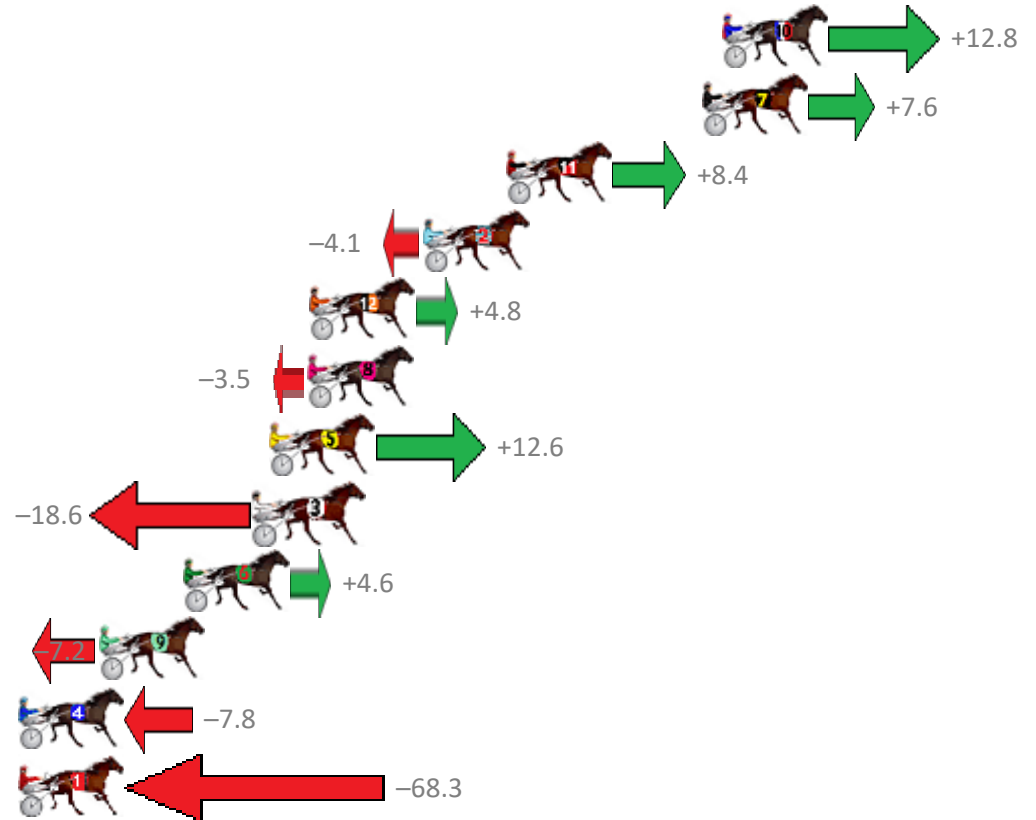

Albion Park Race 8 Distance 1660m

Monday, 24 December 2018

Gross Time: 1:57.80 MileRate: 1:54.20 LeadTime: 3.40s First Qtr: 26.10s Second Qtr: 30.40s Third Qtr: 29.00s Fourth Qtr: 28.90s

No Horse	Plc	Margin	Time	800Time (W)	400 Time (W)
10 GUNRNEEDABIGRBOAT	1	0.0m	1:57.80	56.97s (1)	28.71s (2)
7 BLINGITTOHEMAX	2	0.8m	1:57.86	57.35s (0)	28.58s (1)
11 GOALKICKER	3	8.6m	1:58.42	57.29s (1)	28.87s (2)
2 CC JONES	4	11.9m	1:58.66	58.20s (1)	29.69s (1)
12 SWAFFHAM WATER	5	16.4m	1:58.98	57.55s (1)	29.19s (1)
8 BANGKOK BRAVADO	6	16.5m	1:58.99	58.15s (0)	29.14s (0)
5 OASIS DREAM	7	18.0m	1:59.10	56.99s (1)	28.80s (1)
3 MAJOR CURRENCY	8	18.6m	1:59.14	59.25s (0)	30.24s (0)
6 SUBTLE ADVICE	9	21.4m	1:59.35	57.57s (1)	29.33s (2)
9 FORTES IN FIDE	10	24.8m	1:59.59	58.42s (0)	29.39s (0)
4 SCOTT TOM	11	35.6m	2:00.37	58.46s (0)	29.67s (0)
1 ELFONZO	12	72.5m	2:03.04	62.84s (0)	33.59s (0)

Finish Position and metres gained from 800m

Sectionals
Powered by

PJ Harness Analyser
Master harness racing with the power of sectionals
Owners, Trainers and Punters - Check out what's new at www.pjdata.com.au

The Racing Queensland Board (trading as Racing Queensland) and provider are not responsible for the completeness or accuracy of any of the information contained herein, and makes no representations about its suitability for any purpose.