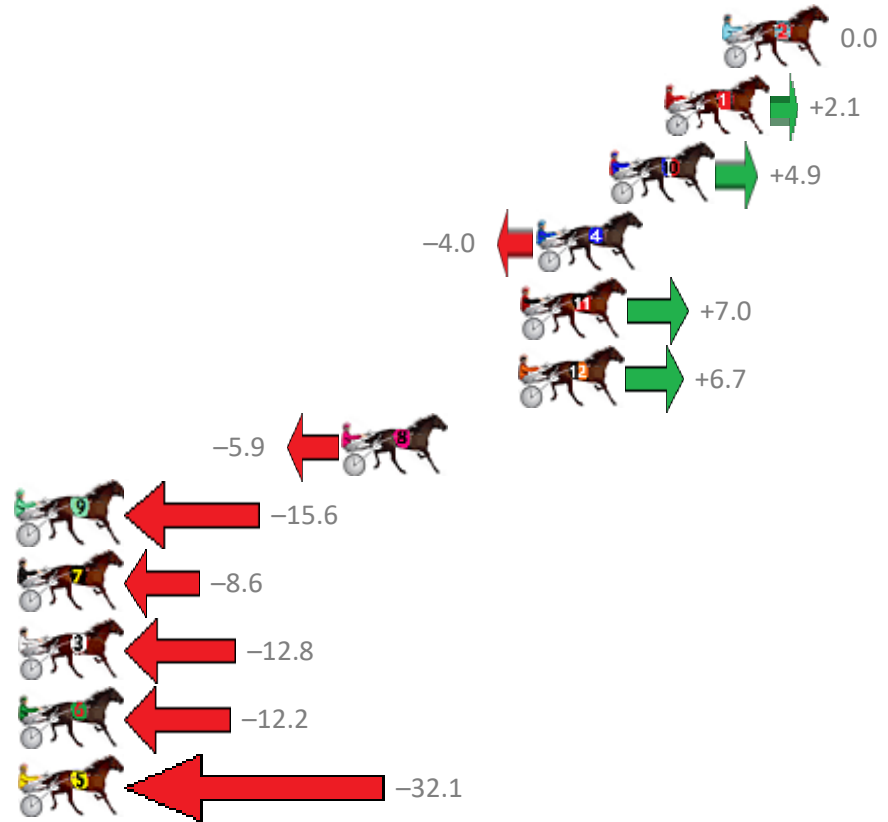

Albion Park Race 6 Distance 1660m

Monday, 24 December 2018

Gross Time: 2:01.50 MileRate: 1:57.70 LeadTime: 3.50s First Qtr: 29.20s Second Qtr: 31.70s Third Qtr: 28.10s Fourth Qtr: 29.00s

No Horse	Plc	Margin	Time	800Time (W)	400 Time (W)
2 MORROCH BAY	1	0.0m	2:01.50	57.10s (0)	29.00s (0)
1 MACHITELLI	2	2.3m	2:01.67	56.95s (0)	28.70s (0)
10 TORQUE FEELS GOOD	3	4.5m	2:01.83	56.75s (1)	28.60s (1)
4 HEADWIN	4	7.4m	2:02.04	57.39s (1)	29.32s (1)
11 MAJOR SEASCAPE	5	8.0m	2:02.08	56.60s (1)	28.71s (2)
12 MONTANA EXPRESS	6	8.1m	2:02.09	56.62s (2)	29.09s (2)
8 PARKLANE LASS	7	15.1m	2:02.59	57.52s (0)	29.17s (0)
9 PRIVATE JUJON	8	29.4m	2:03.63	58.21s (0)	29.46s (0)
7 BARBOO	9	30.0m	2:03.68	57.71s (1)	29.33s (1)
3 POSER	10	32.8m	2:03.88	58.01s (0)	29.03s (0)
6 THANKHEAVNFORGIRLS	11	37.8m	2:04.24	57.97s (2)	29.03s (1)
5 WILD ABOUT TOWN	12	58.9m	2:05.77	59.39s (1)	30.04s (1)

Finish Position and metres gained from 800m

Sectionals
Powered by

PJ Harness Analyser
Master harness racing with the power of sectionals
Owners, Trainers and Punters - Check out what's new at www.pjdata.com.au

The Racing Queensland Board (trading as Racing Queensland) and provider are not responsible for the completeness or accuracy of any of the information contained herein, and makes no representations about its suitability for any purpose.