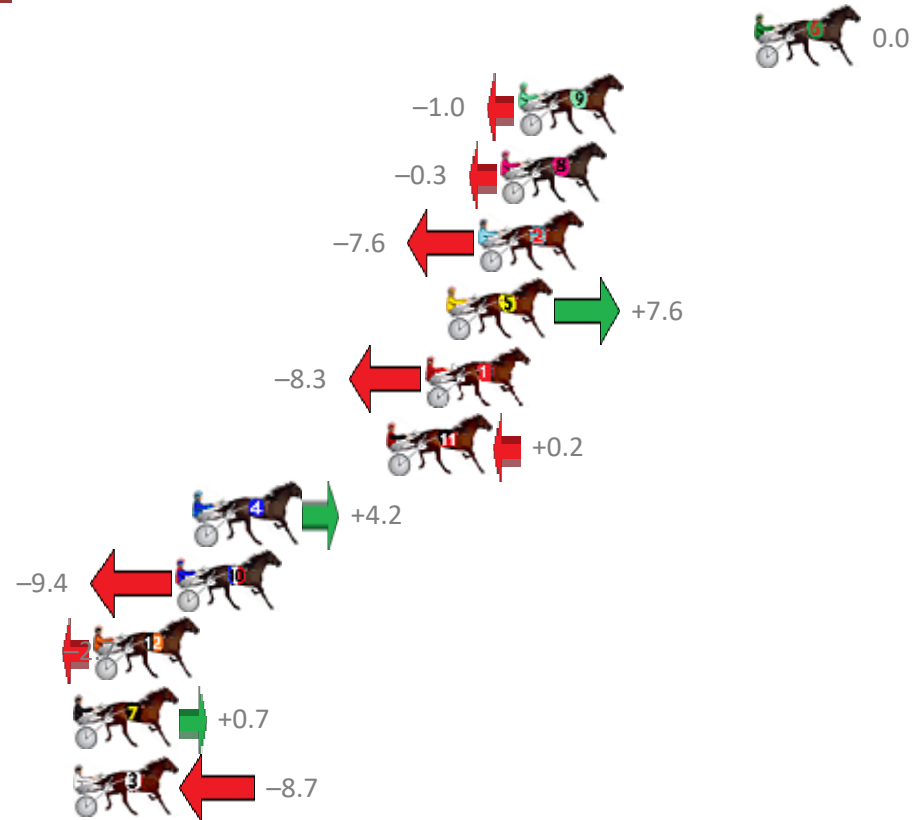

Albion Park Race 5 Distance 1660m

Monday, 24 December 2018

Gross Time: 1:56.40 MileRate: 1:52.90 LeadTime: 3.30s First Qtr: 27.20s Second Qtr: 29.70s Third Qtr: 27.60s Fourth Qtr: 28.60s

No Horse	Plc	Margin	Time	800Time (W)	400 Time (W)
6 SOME EXCUSESOMEW	1	0.0m	1:56.40	56.20s (0)	28.60s (0)
9 WEEDONS EXPRESS	2	9.4m	1:57.07	56.27s (1)	27.96s (1)
8 NIKALONG HENRY	3	10.1m	1:57.12	56.22s (0)	28.16s (0)
2 CELTIC CRUZA	4	11.0m	1:57.19	56.73s (1)	28.44s (1)
5 LETHAL STAR	5	12.2m	1:57.27	55.67s (0)	27.58s (0)
1 LYNN SANITY	6	13.1m	1:57.34	56.78s (0)	28.99s (0)
11 STEVIE DEE	7	14.6m	1:57.44	56.19s (0)	28.11s (0)
4 VALTONA	8	22.2m	1:57.99	55.90s (0)	27.96s (0)
10 ALPHA STYX	9	23.0m	1:58.04	56.86s (1)	28.43s (1)
12 RIVERLEIGH ROCKET	10	26.3m	1:58.28	56.39s (1)	28.44s (2)
7 MY MOJO	11	27.1m	1:58.34	56.15s (1)	28.05s (1)
3 OFFICIANADO	12	27.1m	1:58.34	56.81s (1)	28.42s (1)

Finish Position and metres gained from 800m

Sectionals
Powered by

PJ Harness Analyser
Master harness racing with the power of sectionals
Owners, Trainers and Punters - Check out what's new at www.pjdata.com.au

The Racing Queensland Board (trading as Racing Queensland) and provider are not responsible for the completeness or accuracy of any of the information contained herein, and makes no representations about its suitability for any purpose.