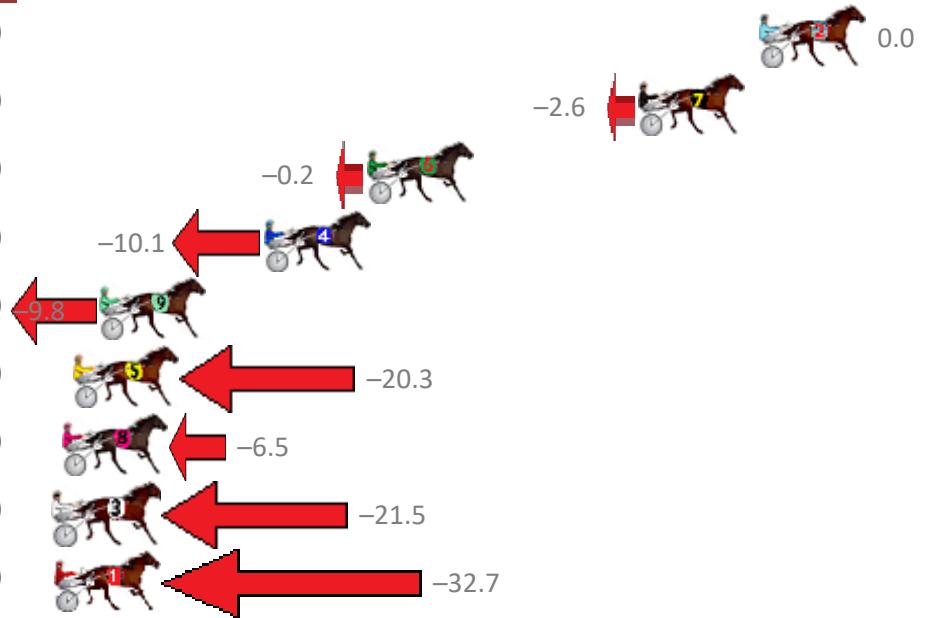

# Albion Park Race 1 Distance 2138m

Monday, 24 December 2018

Gross Time: 2:34.60 MileRate: 1:56.40 LeadTime: 37.60s First Qtr: 30.20s Second Qtr: 30.60s Third Qtr: 28.10s Fourth Qtr: 28.10s

No Horse	Plc	Margin	Time	800Time (W)	400 Time (W)
2 CHARMING MAJOR	1	0.0m	2:34.60	56.20s (0)	28.10s (0)
7 LIFEONTHEBEACH	2	4.8m	2:34.94	56.38s (1)	28.30s (1)
6 TELL THE LINESMEN	3	15.6m	2:35.70	56.21s (0)	27.89s (0)
4 SHADOW HUNTER	4	19.7m	2:35.98	56.91s (0)	28.68s (0)
9 HE GETS IT	5	26.2m	2:36.44	56.89s (1)	28.38s (2)
5 DAPPER	6	27.3m	2:36.52	57.63s (1)	29.29s (1)
8 HAPPY FEELINGS	7	27.7m	2:36.55	56.66s (1)	28.70s (3)
3 SACHE GIRL	8	33.3m	2:36.94	57.71s (1)	29.25s (2)
1 CHANGE THE NATION	9	38.1m	2:37.28	58.50s (0)	29.68s (1)

Finish Position and metres gained from 800m

Sectionals  
Powered by

**PJ Harness Analyser**  
Master harness racing with the power of sectionals  
Owners, Trainers and Punters - Check out what's new at [www.pjdata.com.au](http://www.pjdata.com.au)