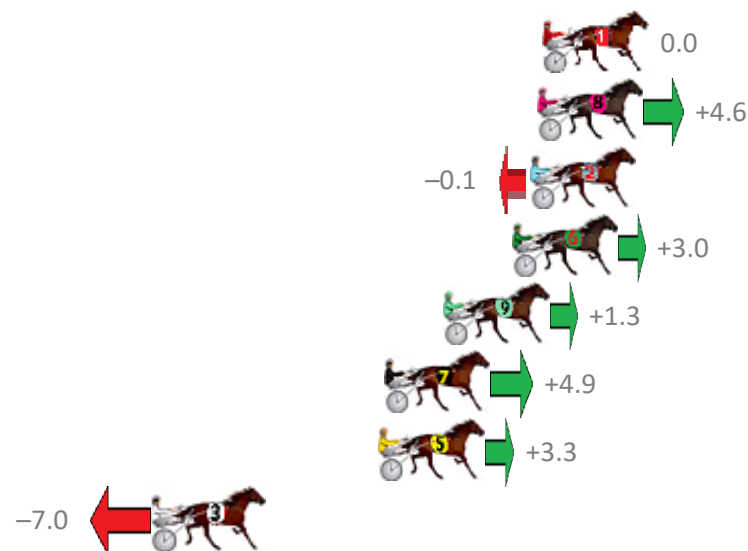

Albion Park Race 4 Distance 2138m

Monday, 24 December 2018

Gross Time: 2:40.40 MileRate: 2:00.70 LeadTime: 39.20s First Qtr: 32.00s Second Qtr: 31.30s Third Qtr: 28.60s Fourth Qtr: 29.30s

No Horse	Plc	Margin	Time	800Time (W)	400 Time (W)
1 JOHNNYCAKE	1	0.0m	2:40.40	57.90s (0)	29.27s (0)
8 CALL ME YOURS	2	0.2m	2:40.41	57.57s (0)	28.93s (0)
2 LETHAL PROMISE	3	0.5m	2:40.44	57.91s (1)	29.34s (1)
6 CONCENTRATION	4	1.2m	2:40.49	57.68s (2)	29.12s (2)
9 FLASH UNDER FIRE	5	3.9m	2:40.69	57.81s (1)	29.28s (1)
7 SAND SAFARI	6	6.3m	2:40.86	57.55s (1)	29.10s (1)
5 CHEYENNE AUTUMN	7	6.5m	2:40.88	57.66s (0)	29.01s (0)
3 ALWAYS AT NIGHT	8	15.4m	2:41.53	58.41s (2)	29.86s (2)

Finish Position and metres gained from 800m

Sectionals
Powered by

PJ Harness Analyser
Master harness racing with the power of sectionals
Owners, Trainers and Punters - Check out what's new at www.pjdata.com.au

The Racing Queensland Board (trading as Racing Queensland) and provider are not responsible for the completeness or accuracy of any of the information contained herein, and makes no representations about its suitability for any purpose.