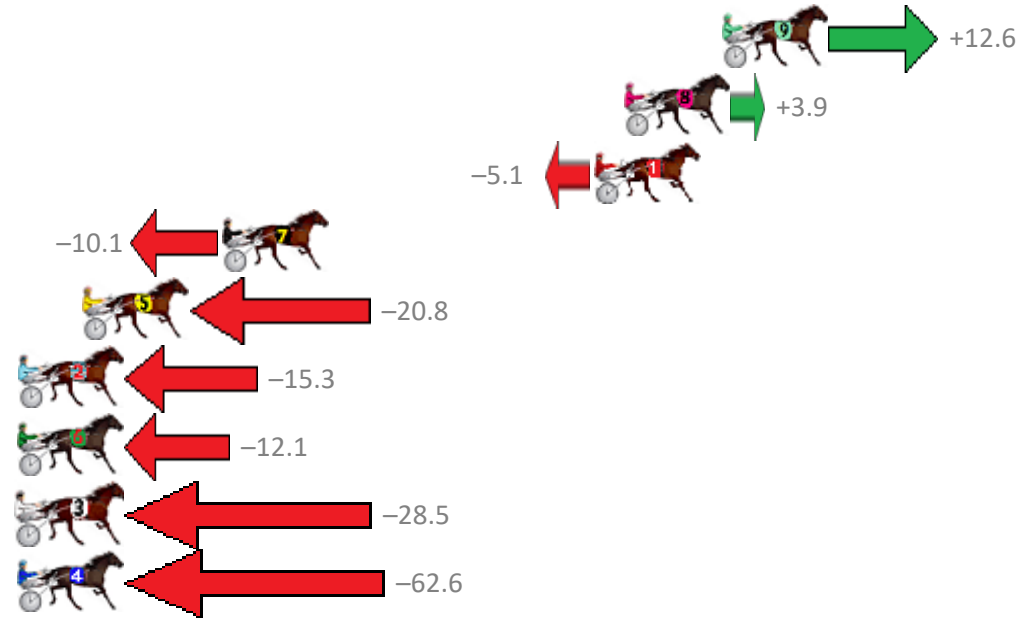

Redcliffe Race 1 Distance 2040m

Thursday, 27 December 2018

Gross Time: 2:29.50 MileRate: 1:57.90 LeadTime: 30.80s First Qtr: 29.90s Second Qtr: 29.50s Third Qtr: 29.40s Fourth Qtr: 29.90s

No Horse	Plc	Margin	Time	800Time (W)	400 Time (W)
9 IM FREE FALLING	1	0.0m	2:29.50	58.37s (1)	29.47s (2)
8 SIR SEMPER FIDELIS	2	3.9m	2:29.79	59.01s (1)	30.09s (1)
1 ITS ALL GO	3	5.1m	2:29.88	59.68s (0)	30.28s (0)
7 MAHALO	4	19.9m	2:30.99	60.05s (0)	30.61s (0)
5 WRITEABOUTCHELSEA	5	25.4m	2:31.40	60.84s (0)	31.42s (0)
2 GHOST GUM	6	29.5m	2:31.71	60.43s (0)	30.98s (0)
6 MISS CATALINA	7	31.1m	2:31.82	60.20s (0)	30.70s (0)
3 ONE TO TANGO	8	46.7m	2:32.99	61.41s (1)	31.93s (1)
4 SOPHIES PRIDE	9	63.4m	2:34.24	63.94s (1)	33.62s (1)

Finish Position and metres gained from 800m

Sectionals
Powered by

PJ Harness Analyser
Master harness racing with the power of sectionals
Owners, Trainers and Punters - Check out what's new at www.pjdata.com.au

The Racing Queensland Board (trading as Racing Queensland) and provider are not responsible for the completeness or accuracy of any of the information contained herein, and makes no representations about its suitability for any purpose.