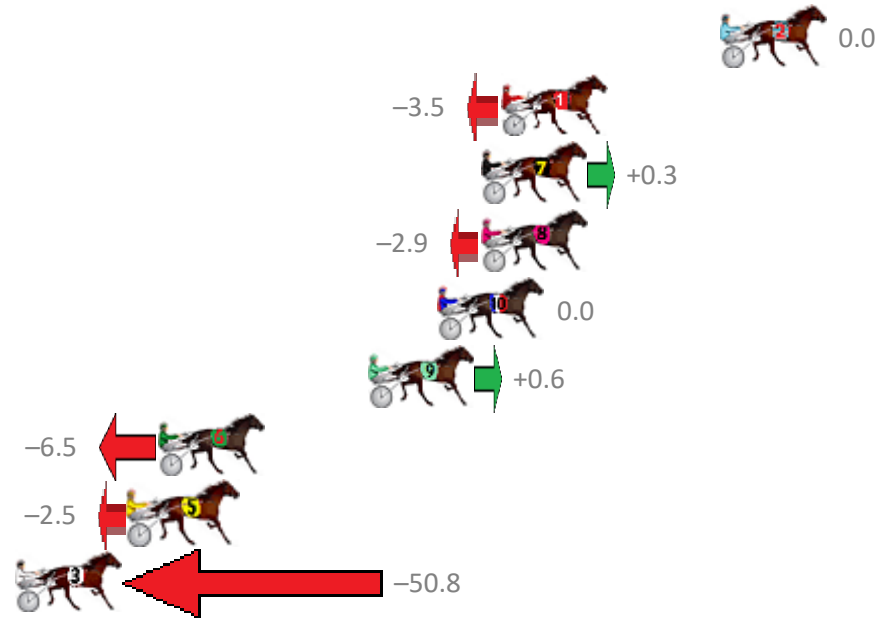

Redcliffe Race 9 Distance 1780m

Thursday, 27 December 2018

Gross Time: 2:10.50 MileRate: 1:57.90 LeadTime: 11.30s First Qtr: 29.70s Second Qtr: 30.90s Third Qtr: 29.90s Fourth Qtr: 28.70s

No Horse	Plc	Margin	Time	800Time (W)	400 Time (W)
2 FRENCH GLOBE	1	0.0m	2:10.50	58.60s (0)	28.70s (0)
1 TIWANAKU	2	8.7m	2:11.12	58.86s (0)	28.92s (0)
7 BEEF CITY BLAZE	3	9.5m	2:11.18	58.58s (0)	28.59s (0)
8 CONDAFEW	4	9.5m	2:11.18	58.81s (1)	29.04s (2)
10 RUATO BAY	5	11.2m	2:11.30	58.60s (1)	28.79s (2)
9 LURAH	6	14.0m	2:11.50	58.56s (0)	28.74s (1)
6 KURAHAUPO GAMBLER	7	22.3m	2:12.10	59.08s (1)	29.24s (2)
5 PHANTOM ROCKSTAR	8	23.5m	2:12.19	58.78s (1)	29.11s (1)
3 IFOUNDTHEBEACH	9	52.4m	2:14.26	62.32s (1)	31.91s (1)

Finish Position and metres gained from 800m

Sectionals
Powered by

PJ Harness Analyser
Master harness racing with the power of sectionals
Owners, Trainers and Punters - Check out what's new at www.pjdata.com.au

The Racing Queensland Board (trading as Racing Queensland) and provider are not responsible for the completeness or accuracy of any of the information contained herein, and makes no representations about its suitability for any purpose.