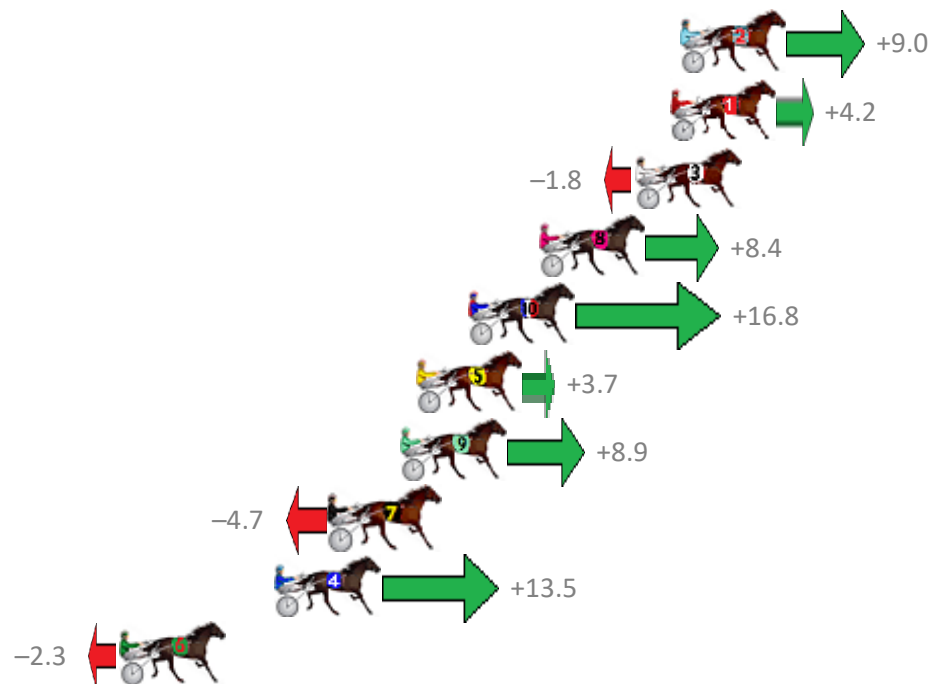

Redcliffe Race 8 Distance 2280m

Thursday, 27 December 2018

Gross Time: 2:51.80 MileRate: 2:01.20 LeadTime: 50.30s First Qtr: 31.80s Second Qtr: 30.80s Third Qtr: 29.20s Fourth Qtr: 29.70s

No Horse	Plc	Margin	Time	800Time (W)	400 Time (W)
2 SPRINGFIELD SPIRIT	1	0.0m	2:51.80	58.24s (1)	29.37s (1)
1 PROJECTILE	2	0.4m	2:51.83	58.59s (0)	29.42s (0)
3 ELMAUR JOY	3	1.8m	2:51.93	59.03s (0)	29.83s (0)
8 PACIFIC COIN	4	5.6m	2:52.22	58.28s (1)	29.46s (1)
10 SPONDOOLEY	5	8.4m	2:52.42	57.66s (1)	28.93s (1)
5 BRONZE ECSTASY	6	10.5m	2:52.58	58.63s (0)	29.43s (0)
9 RITCHIE BEE	7	11.1m	2:52.62	58.24s (1)	29.50s (1)
7 DALACOS EMPRESS	8	13.9m	2:52.83	59.25s (0)	30.02s (0)
4 BLUE EYED CREATION	9	16.1m	2:53.00	57.91s (1)	29.13s (1)
6 BOB GAGE	10	22.3m	2:53.46	59.07s (0)	29.89s (0)

Finish Position and metres gained from 800m

Sectionals
Powered by

PJ Harness Analyser
Master harness racing with the power of sectionals
Owners, Trainers and Punters - Check out what's new at www.pjdata.com.au

The Racing Queensland Board (trading as Racing Queensland) and provider are not responsible for the completeness or accuracy of any of the information contained herein, and makes no representations about its suitability for any purpose.