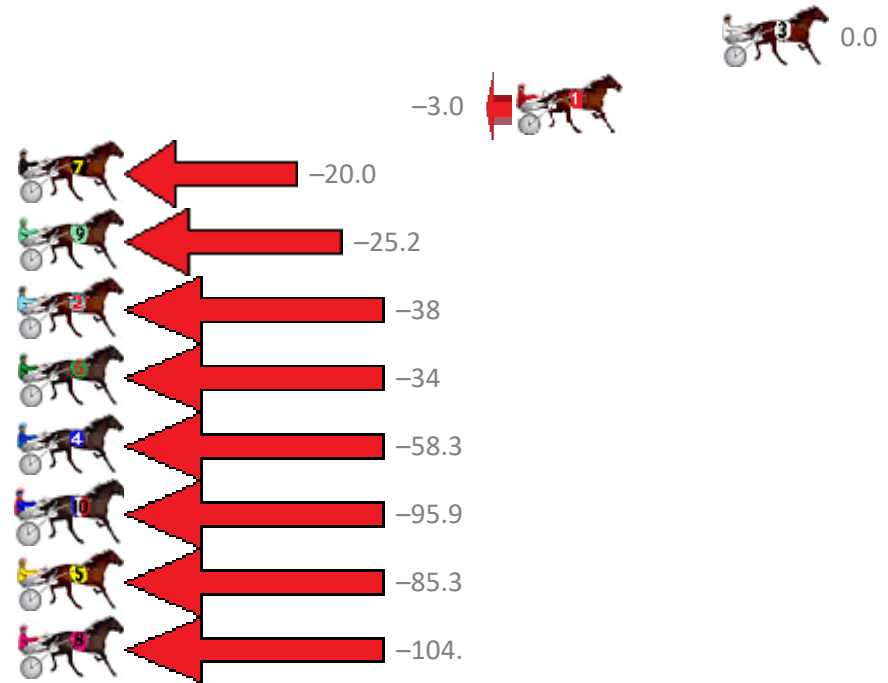

Redcliffe Race 6 Distance 1780m

Thursday, 27 December 2018

Gross Time: 2:11.40 MileRate: 1:58.80 LeadTime: 11.30s First Qtr: 31.30s Second Qtr: 31.00s Third Qtr: 29.40s Fourth Qtr: 28.40s

No Horse	Plc	Margin	Time	800Time (W)	400 Time (W)
3 LIFES BLACK	1	0.0m	2:11.40	57.80s (0)	28.40s (0)
1 CUPCAKESNWHIPCREA	2	8.2m	2:11.98	58.02s (0)	28.56s (0)
7 LITTLE ARROWS	3	30.6m	2:13.57	59.24s (0)	29.55s (0)
9 SIGNORINA JUJON	4	41.6m	2:14.35	59.62s (0)	29.71s (0)
2 REGALIA	5	43.8m	2:14.51	60.50s (1)	30.33s (1)
6 MAKINMEFEELGOOD	6	54.9m	2:15.30	60.21s (0)	30.07s (0)
4 POSER	7	60.3m	2:15.68	62.01s (1)	31.87s (1)
10 MISS MIA	8	113.5m	2:19.46	64.73s (2)	34.95s (1)
5 ROCK THE HOUSE	9	113.9m	2:19.49	63.96s (0)	33.80s (0)
8 ITMIGHTBEYOU	10	119.7m	2:19.90	65.38s (1)	34.16s (1)

Finish Position and metres gained from 800m

Sectionals
Powered by

PJ Harness Analyser
Master harness racing with the power of sectionals
Owners, Trainers and Punters - Check out what's new at www.pjdata.com.au

The Racing Queensland Board (trading as Racing Queensland) and provider are not responsible for the completeness or accuracy of any of the information contained herein, and makes no representations about its suitability for any purpose.