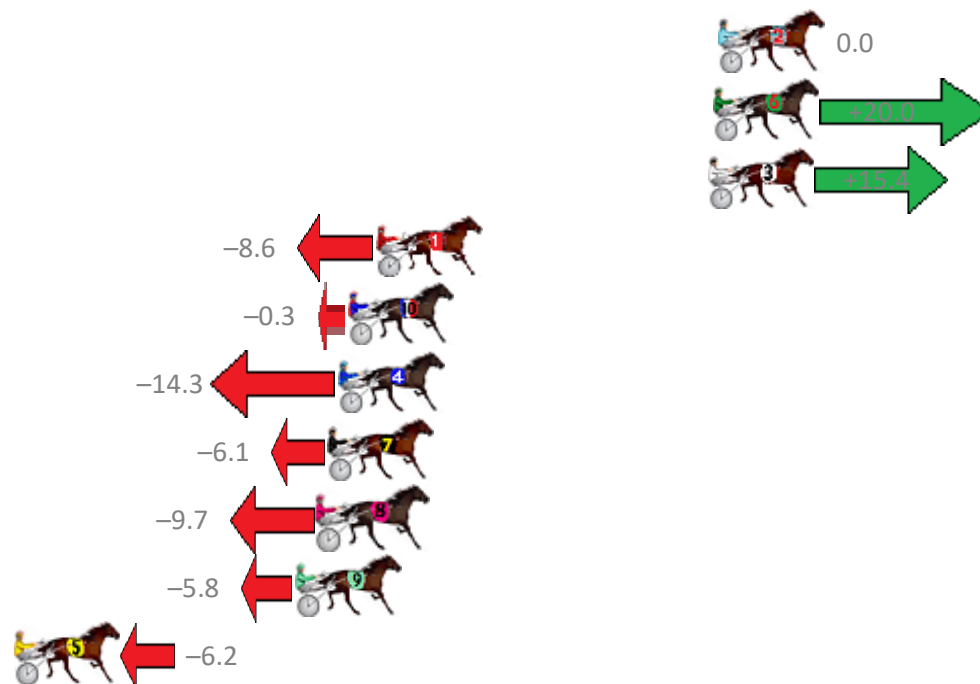

Redcliffe Race 4 Distance 1780m

Thursday, 27 December 2018

Gross Time: 2:13.60 MileRate: 2:00.80 LeadTime: 11.30s First Qtr: 30.00s Second Qtr: 31.80s Third Qtr: 30.30s Fourth Qtr: 30.20s

No Horse	Plc	Margin	Time	800Time (W)	400 Time (W)
2 ULTIMATE AD	1	0.0m	2:13.60	60.50s (0)	30.20s (0)
6 WEE JIMMY	2	0.2m	2:13.62	58.99s (1)	29.64s (3)
3 ARTS PEREGRINE	3	0.4m	2:13.63	59.34s (1)	29.55s (2)
1 PRETTYCOMPACT	4	13.6m	2:14.63	61.15s (0)	30.89s (0)
10 WAVEDANCER	5	14.7m	2:14.71	60.52s (0)	30.30s (1)
4 FAKEROCKNROLL	6	15.1m	2:14.74	61.58s (1)	31.11s (1)
7 HOLDINGNO CURRENCY	7	15.5m	2:14.77	60.96s (0)	30.69s (0)
8 OMINOUS FLYER	8	15.9m	2:14.80	61.23s (1)	31.08s (2)
9 GLASSCUTTERSPIRIT	9	16.8m	2:14.87	60.94s (1)	30.82s (1)
5 MIRACLESDOAPPEN	10	31.0m	2:15.94	60.97s (1)	30.89s (0)

Finish Position and metres gained from 800m

Sectionals
Powered by

PJ Harness Analyser
Master harness racing with the power of sectionals
Owners, Trainers and Punters - Check out what's new at www.pjdata.com.au

The Racing Queensland Board (trading as Racing Queensland) and provider are not responsible for the completeness or accuracy of any of the information contained herein, and makes no representations about its suitability for any purpose.