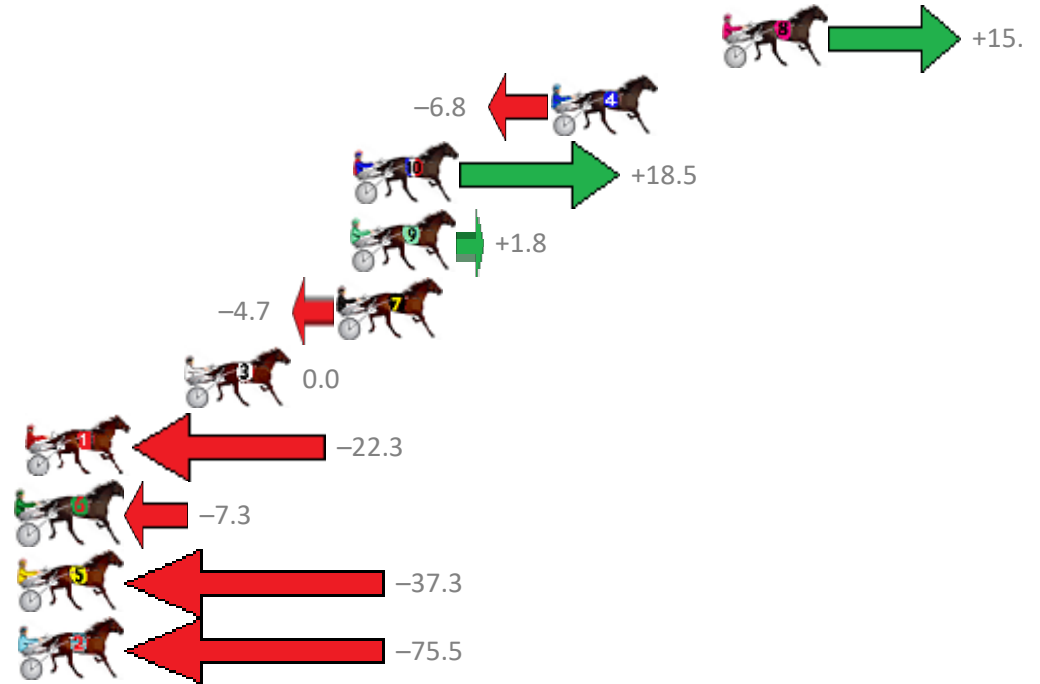

Redcliffe Race 5 Distance 1780m

Thursday, 27 December 2018

Gross Time: 2:13.10 MileRate: 2:00.30 LeadTime: 11.70s First Qtr: 31.10s Second Qtr: 31.10s Third Qtr: 29.40s Fourth Qtr: 29.80s

No Horse	Plc	Margin	Time	800Time (W)	400 Time (W)
8 MONTEREY JACK	1	0.0m	2:13.10	58.08s (2)	29.70s (1)
4 ALWAYS A JEWEL	2	6.8m	2:13.61	59.70s (0)	30.31s (0)
10 MAJOR TRALEE	3	14.7m	2:14.20	57.83s (1)	29.11s (2)
9 MICKEE CULLEN	4	14.8m	2:14.20	59.07s (0)	29.53s (0)
7 TOTAL DELIRIUM	5	15.3m	2:14.24	59.55s (0)	29.93s (1)
3 AROONA	6	21.4m	2:14.69	59.20s (1)	29.93s (1)
1 LEORYAN	7	27.7m	2:15.16	60.85s (0)	31.40s (0)
6 CAPTAIN CHARGE OVER	8	35.3m	2:15.73	59.74s (1)	30.42s (0)
5 DONT ARK WITH ME	9	40.7m	2:16.13	61.96s (1)	31.95s (0)
2 PONOVER	10	87.9m	2:19.65	64.79s (1)	34.44s (1)

Finish Position and metres gained from 800m

Sectionals
Powered by

PJ Harness Analyser
Master harness racing with the power of sectionals
Owners, Trainers and Punters - Check out what's new at www.pjdata.com.au

The Racing Queensland Board (trading as Racing Queensland) and provider are not responsible for the completeness or accuracy of any of the information contained herein, and makes no representations about its suitability for any purpose.