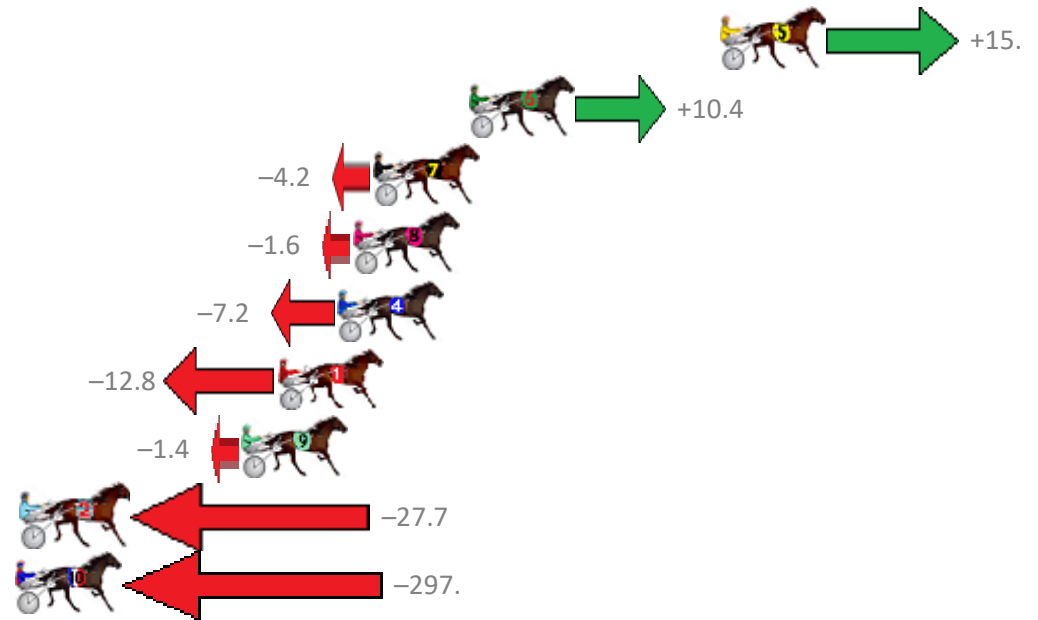

Redcliffe Race 7 Distance 1780m

Thursday, 27 December 2018

Gross Time: 2:12.80 MileRate: 2:00.10 LeadTime: 11.40s First Qtr: 30.00s Second Qtr: 32.30s Third Qtr: 29.60s Fourth Qtr: 29.50s

No Horse	Plc	Margin	Time	800Time (W)	400 Time (W)
5 GOTOTHEMOON	1	0.0m	2:12.80	57.98s (2)	29.50s (0)
6 BUKTHSYSTEM	2	10.0m	2:13.54	58.33s (2)	29.53s (1)
7 PURPLE SHADES	3	13.8m	2:13.82	59.41s (0)	29.47s (1)
8 ARK TEAMO	4	14.6m	2:13.88	59.22s (1)	29.26s (2)
4 TRAIN WRECK	5	15.2m	2:13.92	59.63s (1)	28.95s (2)
1 LADY ELL AYE	6	17.6m	2:14.10	60.05s (0)	29.68s (0)
9 UNASSUMING CHAMP	7	19.0m	2:14.20	59.20s (1)	28.90s (1)
2 MODERN THOUGHT	8	27.7m	2:14.84	61.15s (0)	30.79s (0)
10 DREAMTIME SARA	9	312.4m	2:35.84	81.09s (0)	42.21s (0)

Finish Position and metres gained from 800m

Sectionals
Powered by

PJ Harness Analyser
Master harness racing with the power of sectionals
Owners, Trainers and Punters - Check out what's new at www.pjdata.com.au

The Racing Queensland Board (trading as Racing Queensland) and provider are not responsible for the completeness or accuracy of any of the information contained herein, and makes no representations about its suitability for any purpose.