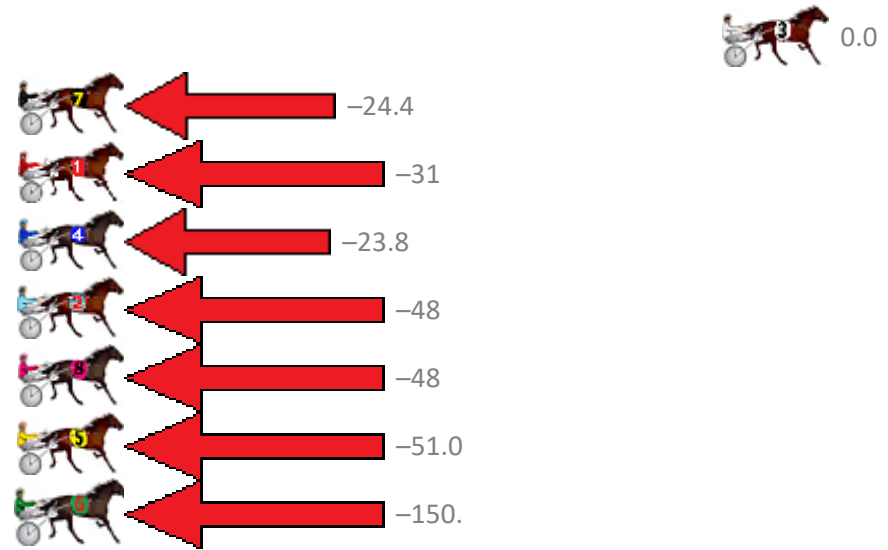

Redcliffe Race 2 Distance 1780m

Thursday, 27 December 2018

Gross Time: 2:09.90 MileRate: 1:57.40 LeadTime: 11.50s First Qtr: 29.60s Second Qtr: 30.00s Third Qtr: 29.10s Fourth Qtr: 29.70s

No Horse	Plc	Margin	Time	800Time (W)	400 Time (W)
3 SHEZA GALVINATOR	1	0.0m	2:09.90	58.80s (0)	29.70s (0)
7 SANTASTIC PRINCESS	2	35.0m	2:12.50	60.59s (0)	31.19s (0)
1 MAJORESS JUJON	3	36.2m	2:12.59	61.08s (0)	31.70s (0)
4 FEELINGFORARAINBOW	4	42.8m	2:13.08	60.55s (1)	31.01s (1)
2 GROOVY MISS ANNIE	5	49.2m	2:13.55	62.28s (1)	32.45s (1)
8 WILD ABOUT TOWN	6	56.8m	2:14.12	62.33s (1)	32.52s (1)
5 NON PASSARE	7	65.0m	2:14.73	62.55s (1)	32.91s (2)
6 DEADSET COURAGEOU	8	171.9m	2:22.66	69.89s (0)	39.24s (0)

Finish Position and metres gained from 800m

Sectionals
Powered by

PJ Harness Analyser
Master harness racing with the power of sectionals
Owners, Trainers and Punters - Check out what's new at www.pjdata.com.au

The Racing Queensland Board (trading as Racing Queensland) and provider are not responsible for the completeness or accuracy of any of the information contained herein, and makes no representations about its suitability for any purpose.