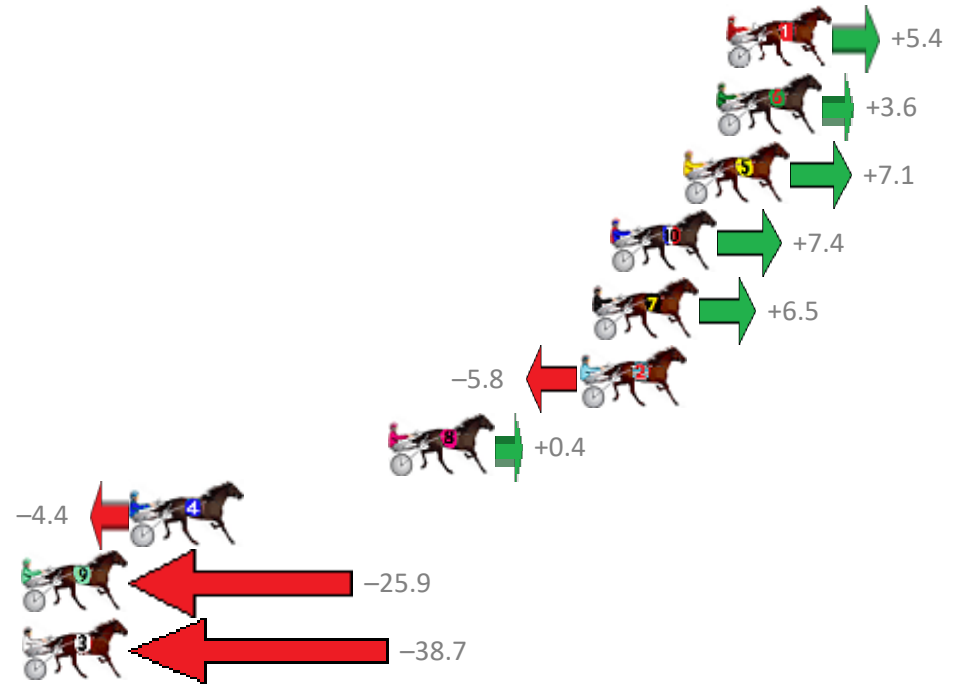

Redcliffe Race 3 Distance 1780m

Thursday, 27 December 2018

Gross Time: 2:14.00 MileRate: 2:01.20 LeadTime: 11.40s First Qtr: 30.60s Second Qtr: 31.30s Third Qtr: 30.10s Fourth Qtr: 30.60s

No Horse	Plc	Margin	Time	800Time (W)	400 Time (W)
1 WHATELEY	1	0.0m	2:14.00	60.29s (0)	30.19s (0)
6 MY MAGIC MERLIN	2	0.4m	2:14.03	60.43s (1)	30.39s (1)
5 GIGANTIC JASPER	3	1.7m	2:14.13	60.16s (1)	30.13s (1)
10 BAMBOLE NERE	4	4.6m	2:14.35	60.14s (2)	30.17s (2)
7 KIWI SOLDIER	5	5.3m	2:14.41	60.21s (0)	30.21s (0)
2 ALL MADNESS	6	5.8m	2:14.44	61.14s (0)	31.04s (0)
8 DOWNTOWN LUCCA	7	13.4m	2:15.03	60.67s (1)	30.69s (1)
4 IMMYS IDOL	8	23.6m	2:15.81	61.03s (2)	31.27s (2)
9 HALF MOON BEACH	9	44.3m	2:17.39	62.67s (0)	32.24s (0)
3 HOT TORQUE INVEGAS	10	57.7m	2:18.41	63.64s (1)	33.38s (1)

Finish Position and metres gained from 800m

Sectionals
Powered by

PJ Harness Analyser
Master harness racing with the power of sectionals
Owners, Trainers and Punters - Check out what's new at www.pjdata.com.au

The Racing Queensland Board (trading as Racing Queensland) and provider are not responsible for the completeness or accuracy of any of the information contained herein, and makes no representations about its suitability for any purpose.