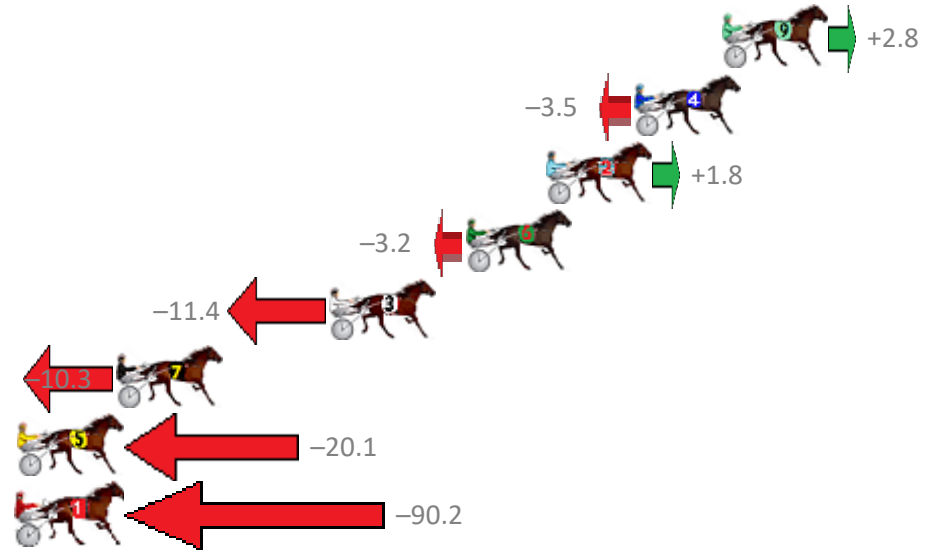

Redcliffe Race 4 Distance 1780m

Wednesday, 2 January 2019

Gross Time: 2:11.90 MileRate: 1:59.30 LeadTime: 11.10s First Qtr: 30.20s Second Qtr: 31.80s Third Qtr: 29.70s Fourth Qtr: 29.10s

No Horse	Plc	Margin	Time	800Time (W)	400 Time (W)
9 LIFES BLACK	1	0.0m	2:11.90	58.59s (1)	28.93s (1)
4 ALOT OF COST	2	3.5m	2:12.15	59.06s (0)	29.35s (0)
2 SEA HAWKE	3	7.0m	2:12.41	58.67s (0)	28.72s (0)
6 TORQUE WITH ESTEEM	4	10.2m	2:12.64	59.04s (1)	29.25s (1)
3 ROLL ONA RAINBOW	5	15.6m	2:13.03	59.64s (0)	29.84s (0)
7 REGALIA	6	24.1m	2:13.65	59.56s (0)	29.53s (0)
5 FAVOURITE MISS	7	31.7m	2:14.21	60.28s (1)	30.29s (1)
1 SURFER JOE	8	106.2m	2:19.63	65.43s (1)	34.47s (1)

Finish Position and metres gained from 800m

Sectionals
Powered by

PJ Harness Analyser
Master harness racing with the power of sectionals
Owners, Trainers and Punters - Check out what's new at www.pjdata.com.au

The Racing Queensland Board (trading as Racing Queensland) and provider are not responsible for the completeness or accuracy of any of the information contained herein, and makes no representations about its suitability for any purpose.