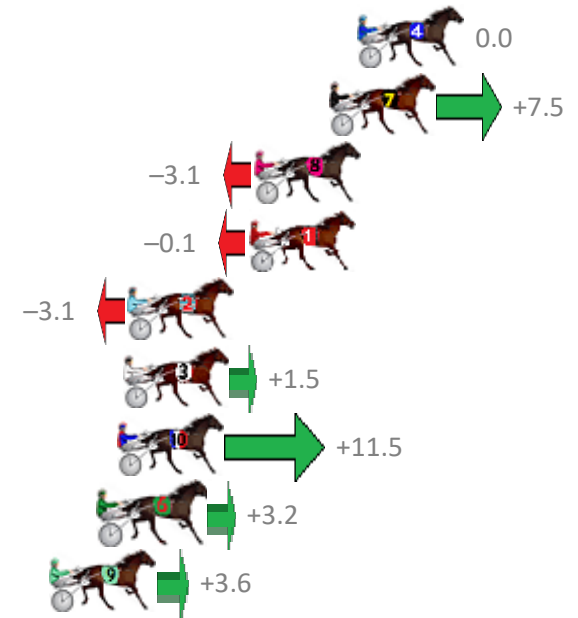

Redcliffe Race 3 Distance 1780m

Wednesday, 2 January 2019

Gross Time: 2:11.80 MileRate: 1:59.20 LeadTime: 11.20s First Qtr: 29.90s Second Qtr: 31.50s Third Qtr: 29.10s Fourth Qtr: 30.10s

No Horse	Plc	Margin	Time	800Time (W)	400 Time (W)
4 LIFEINHEAVEN	1	0.0m	2:11.80	59.20s (0)	30.10s (0)
7 MY SECRET TORQUE	2	1.1m	2:11.88	58.65s (0)	29.48s (0)
8 LETHAL PROMISE	3	4.1m	2:12.11	59.43s (1)	30.26s (1)
1 RED LUCK	4	4.3m	2:12.12	59.21s (0)	30.06s (0)
2 SACHE GIRL	5	9.1m	2:12.48	59.43s (1)	30.27s (1)
3 FALCON VISTA	6	9.3m	2:12.50	59.09s (1)	30.06s (2)
10 FAMOUS SHOES	7	9.5m	2:12.51	58.35s (1)	29.34s (1)
6 OUR BUSCEMI	8	10.2m	2:12.57	58.96s (0)	29.93s (1)
9 THERESACHANCE	9	12.2m	2:12.72	58.93s (1)	29.93s (2)

Finish Position and metres gained from 800m

Sectionals
Powered by

PJ Harness Analyser
Master harness racing with the power of sectionals
Owners, Trainers and Punters - Check out what's new at www.pjdata.com.au

The Racing Queensland Board (trading as Racing Queensland) and provider are not responsible for the completeness or accuracy of any of the information contained herein, and makes no representations about its suitability for any purpose.