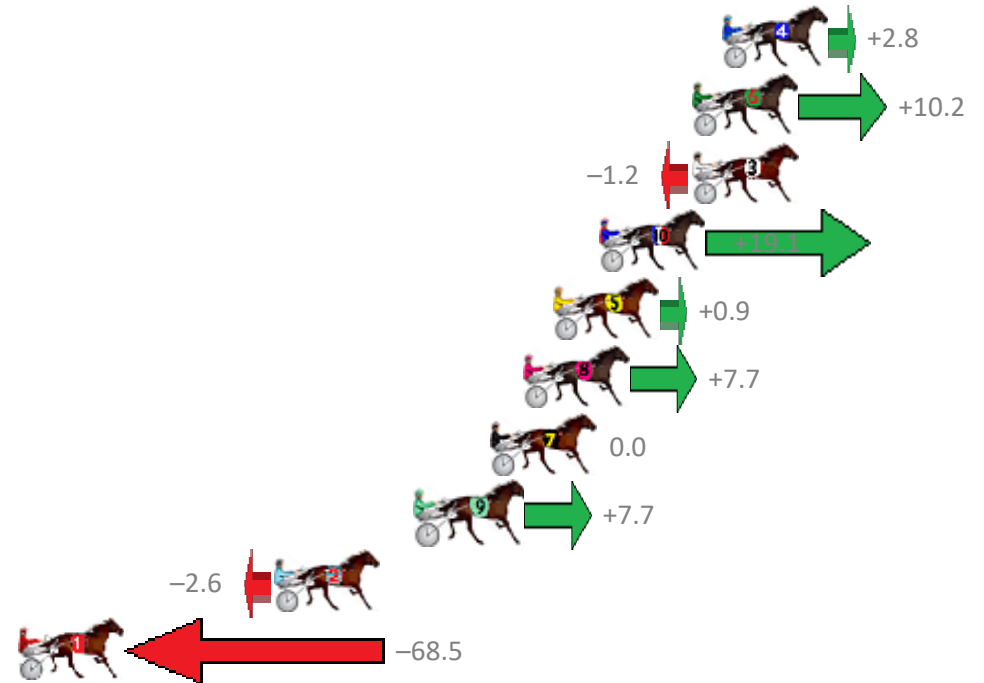

Redcliffe Race 6 Distance 1780m

Wednesday, 2 January 2019

Gross Time: 2:14.50 MileRate: 2:01.60 LeadTime: 11.70s First Qtr: 31.20s Second Qtr: 31.40s Third Qtr: 30.00s Fourth Qtr: 30.20s

No Horse	Plc	Margin	Time	800Time (W)	400 Time (W)
4 MICKEE CULLEN	1	0.0m	2:14.50	59.99s (1)	29.94s (1)
6 NIKALONG HENRY	2	1.2m	2:14.59	59.43s (2)	29.70s (2)
3 SHAKEITUP	3	1.2m	2:14.59	60.29s (0)	30.29s (0)
10 GUILTY PLEASURE	4	4.9m	2:14.87	58.76s (0)	29.53s (1)
5 SCOTT TOM	5	6.7m	2:15.01	60.13s (1)	30.06s (1)
8 FLASHING GOOD TIME	6	7.9m	2:15.10	59.62s (1)	29.75s (2)
7 TASCOTT LADY	7	9.2m	2:15.19	60.20s (0)	29.52s (1)
9 CHEYENNE AUTUMN	8	12.1m	2:15.41	59.62s (1)	29.69s (2)
2 KID CALVERT	9	17.8m	2:15.84	60.40s (0)	29.81s (0)
1 PONOVER	10	73.3m	2:20.03	65.35s (0)	34.71s (0)

Finish Position and metres gained from 800m

Sectionals
Powered by

PJ Harness Analyser
Master harness racing with the power of sectionals
Owners, Trainers and Punters - Check out what's new at www.pjdata.com.au

The Racing Queensland Board (trading as Racing Queensland) and provider are not responsible for the completeness or accuracy of any of the information contained herein, and makes no representations about its suitability for any purpose.