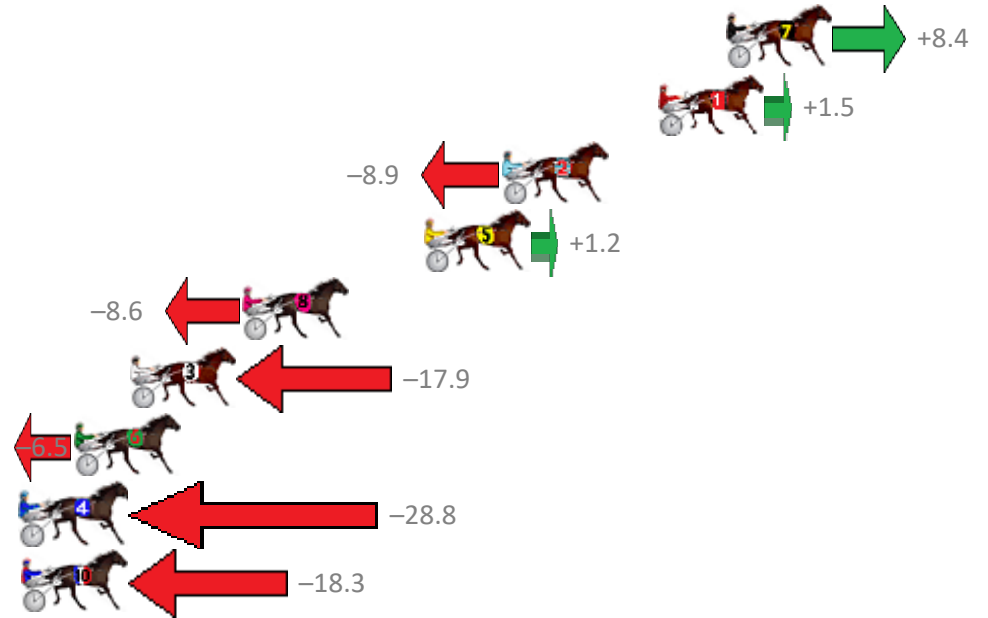

Redcliffe Race 2 Distance 1780m

Wednesday, 2 January 2019

Gross Time: 2:10.80 MileRate: 1:58.30 LeadTime: 11.20s First Qtr: 30.90s Second Qtr: 30.90s Third Qtr: 28.70s Fourth Qtr: 29.10s

No Horse	Plc	Margin	Time	800Time (W)	400 Time (W)
7 IM FREE FALLING	1	0.0m	2:10.80	57.19s (0)	28.47s (0)
1 ROLLING ALONG	2	2.7m	2:11.00	57.69s (0)	28.99s (0)
2 MO JARNEY	3	8.9m	2:11.45	58.44s (0)	29.75s (0)
5 ANNAS BEST	4	12.0m	2:11.67	57.71s (0)	28.95s (0)
8 ROWDYS ACE	5	19.2m	2:12.20	58.42s (1)	29.65s (1)
3 HERITAGE BEACH	6	23.7m	2:12.52	59.09s (1)	30.27s (2)
6 PRECIOUS CULLEN	7	25.9m	2:12.68	58.27s (2)	30.80s (2)
4 TELL THE FUTURE	8	29.8m	2:12.97	59.88s (1)	30.85s (1)
10 GOOD BOY OLIVER	9	33.5m	2:13.24	59.12s (1)	30.46s (2)

Finish Position and metres gained from 800m

Sectionals
Powered by

PJ Harness Analyser
Master harness racing with the power of sectionals
Owners, Trainers and Punters - Check out what's new at www.pjdata.com.au

The Racing Queensland Board (trading as Racing Queensland) and provider are not responsible for the completeness or accuracy of any of the information contained herein, and makes no representations about its suitability for any purpose.