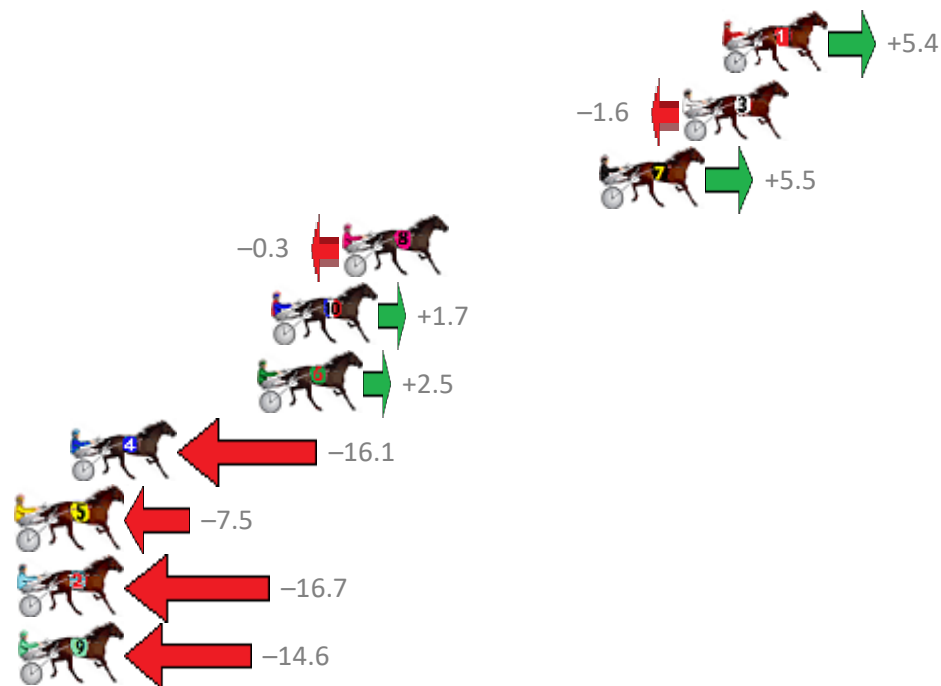

Redcliffe Race 8 Distance 1780m

Wednesday, 2 January 2019

Gross Time: 2:14.60 MileRate: 2:01.70 LeadTime: 11.70s First Qtr: 30.90s Second Qtr: 31.10s Third Qtr: 30.50s Fourth Qtr: 30.40s

No Horse	Plc	Margin	Time	800Time (W)	400 Time (W)
1 KIWI SOLDIER	1	0.0m	2:14.60	60.49s (0)	30.02s (0)
3 ACE MONTANA	2	1.6m	2:14.72	61.02s (0)	30.52s (0)
7 WHATA STRIDE	3	4.9m	2:14.97	60.48s (0)	29.98s (0)
8 BARBOO	4	15.1m	2:15.75	60.92s (1)	30.64s (1)
10 BAMBOLE NERE	5	17.9m	2:15.96	60.77s (1)	31.03s (2)
6 SISTER FEELGOOD	6	18.5m	2:16.01	60.71s (0)	30.51s (1)
4 ALL MADNESS	7	25.9m	2:16.57	62.13s (1)	31.94s (1)
5 NIGHT NINJA	8	31.9m	2:17.02	61.47s (2)	31.02s (1)
2 ROSSNIC ANNA	9	32.1m	2:17.04	62.17s (0)	31.58s (0)
9 LITTLE ARROWS	10	40.4m	2:17.67	62.01s (1)	31.92s (2)

Finish Position and metres gained from 800m

Sectionals
Powered by

PJ Harness Analyser
Master harness racing with the power of sectionals
Owners, Trainers and Punters - Check out what's new at www.pjdata.com.au

The Racing Queensland Board (trading as Racing Queensland) and provider are not responsible for the completeness or accuracy of any of the information contained herein, and makes no representations about its suitability for any purpose.