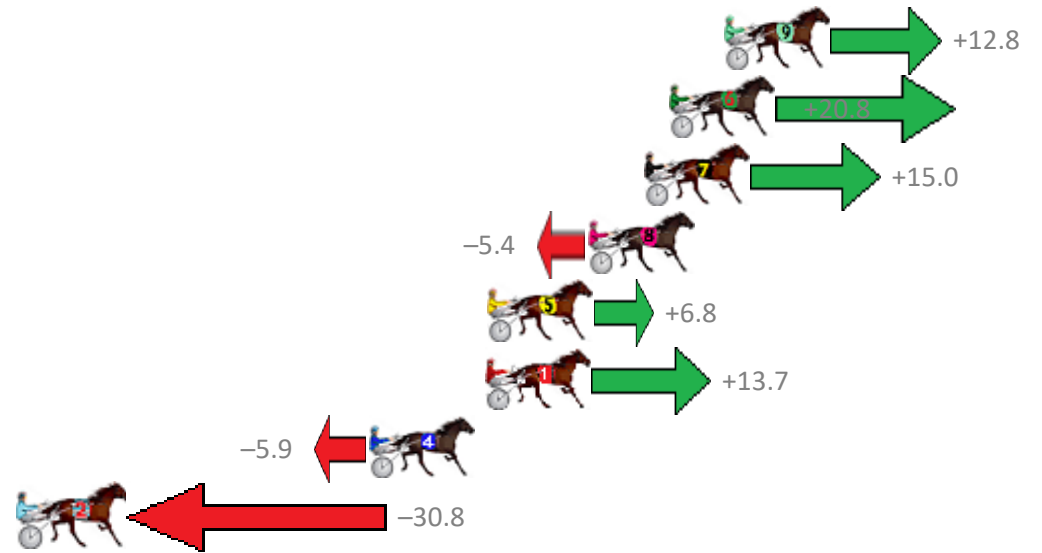

Redcliffe Race 1 Distance 2040m

Wednesday, 2 January 2019

Gross Time: 2:32.10 MileRate: 2:00.00 LeadTime: 29.80s First Qtr: 30.10s Second Qtr: 30.30s Third Qtr: 30.30s Fourth Qtr: 31.60s

No Horse	Plc	Margin	Time	800Time (W)	400 Time (W)
9 DRIVE THE DREAM	1	0.0m	2:32.10	60.91s (1)	31.14s (2)
6 PHANTOM ROCKSTAR	2	2.2m	2:32.27	60.29s (1)	31.06s (3)
7 BEEF CITY BLAZE	3	3.2m	2:32.35	60.74s (1)	31.00s (1)
8 GOODTIME STRIDE	4	5.4m	2:32.53	62.32s (0)	32.03s (0)
5 THE HARLEM HAMMER	5	9.4m	2:32.84	61.37s (0)	31.08s (1)
1 CORPORAL LUNA	6	9.5m	2:32.85	60.84s (0)	30.72s (1)
4 RIVERLEIGH WILLIAM	7	14.1m	2:33.21	62.36s (1)	32.57s (1)
2 RARING TO GO	8	35.6m	2:34.91	64.28s (0)	33.23s (0)

Finish Position and metres gained from 800m

Sectionals
Powered by

PJ Harness Analyser
Master harness racing with the power of sectionals
Owners, Trainers and Punters - Check out what's new at www.pjdata.com.au

The Racing Queensland Board (trading as Racing Queensland) and provider are not responsible for the completeness or accuracy of any of the information contained herein, and makes no representations about its suitability for any purpose.