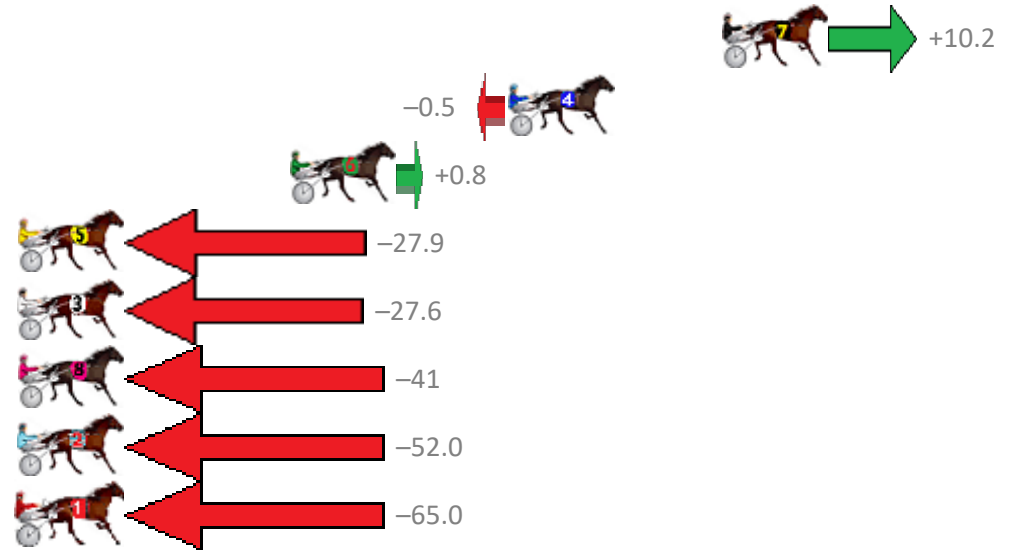

Redcliffe Race 5 Distance 2040m

Wednesday, 2 January 2019

Gross Time: 2:31.90 MileRate: 1:59.80 LeadTime: 30.00s First Qtr: 29.70s Second Qtr: 31.50s Third Qtr: 30.40s Fourth Qtr: 30.30s

No Horse	Plc	Margin	Time	800Time (W)	400 Time (W)
7 ALWAYS AT NIGHT	1	0.0m	2:31.90	59.93s (0)	29.95s (3)
4 SWAFFHAM WATER	2	8.5m	2:32.54	60.74s (1)	30.90s (2)
6 FORTES IN FIDE	3	17.2m	2:33.20	60.64s (1)	30.86s (1)
5 BUKTHSYSTEM	4	40.5m	2:34.97	62.82s (1)	32.56s (2)
3 CHANGE THE NATION	5	42.6m	2:35.13	62.79s (0)	32.68s (0)
8 HERES MY NUMBER	6	43.4m	2:35.19	63.75s (1)	33.19s (1)
2 ELFONZO	7	52.0m	2:35.84	64.65s (0)	34.24s (0)
1 MANWITHTHEESKI	8	70.6m	2:37.25	65.63s (0)	35.12s (0)

Finish Position and metres gained from 800m

Sectionals
Powered by

PJ Harness Analyser
Master harness racing with the power of sectionals
Owners, Trainers and Punters - Check out what's new at www.pjdata.com.au

The Racing Queensland Board (trading as Racing Queensland) and provider are not responsible for the completeness or accuracy of any of the information contained herein, and makes no representations about its suitability for any purpose.