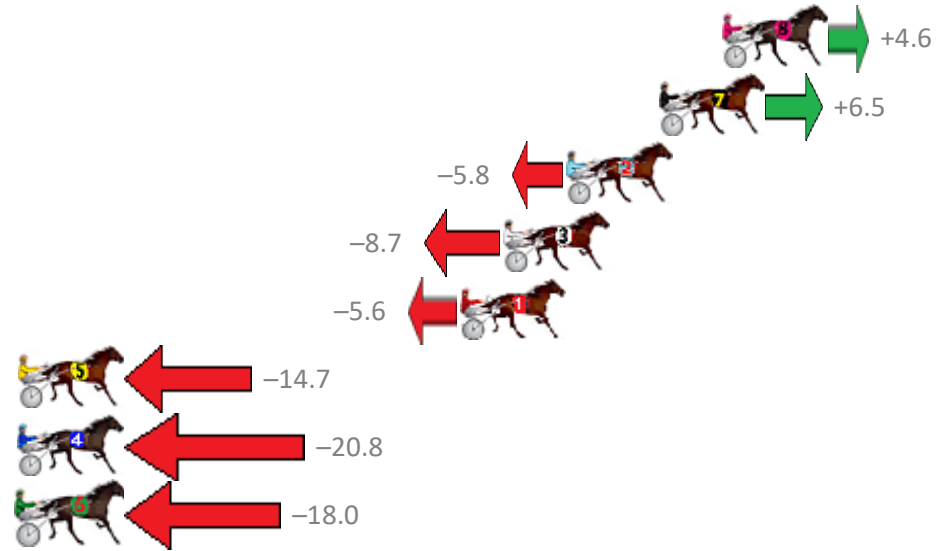

Redcliffe Race 7 Distance 1780m

Wednesday, 2 January 2019

Gross Time: 2:12.30 MileRate: 1:59.60 LeadTime: 11.10s First Qtr: 29.80s Second Qtr: 31.90s Third Qtr: 31.00s Fourth Qtr: 28.50s

No Horse	Plc	Margin	Time	800Time (W)	400 Time (W)
8 SHEZA GALVINATOR	1	0.0m	2:12.30	59.16s (1)	28.41s (2)
7 ITZ MAJOR LOOK	2	2.5m	2:12.48	59.02s (0)	28.01s (1)
2 MY MAGIC MERLIN	3	6.2m	2:12.74	59.93s (1)	28.94s (1)
3 GIGANTIC JASPER	4	8.7m	2:12.92	60.15s (0)	29.08s (0)
1 CONTRARY COURAGE	5	10.4m	2:13.04	59.92s (0)	28.84s (0)
5 LETS DIG IT	6	28.9m	2:14.36	60.59s (1)	29.45s (1)
4 NON PASSARE	7	30.2m	2:14.45	61.05s (1)	29.95s (2)
6 SUGAR BRICHERS	8	31.8m	2:14.57	60.84s (0)	29.67s (0)

Finish Position and metres gained from 800m

Sectionals
Powered by

PJ Harness Analyser
Master harness racing with the power of sectionals
Owners, Trainers and Punters - Check out what's new at www.pjdata.com.au

The Racing Queensland Board (trading as Racing Queensland) and provider are not responsible for the completeness or accuracy of any of the information contained herein, and makes no representations about its suitability for any purpose.