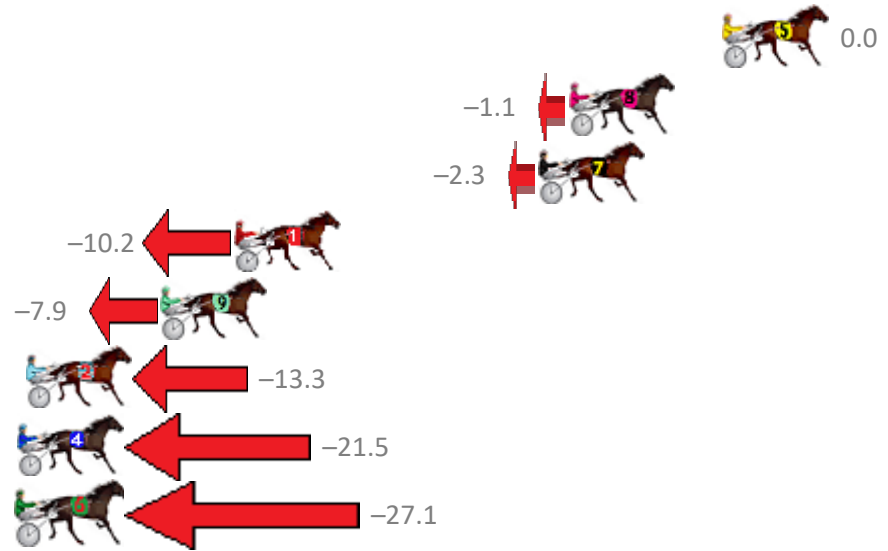

Redcliffe Race 1 Distance 1780m

Thursday, 3 January 2019

Gross Time: 2:13.20 MileRate: 2:00.40 LeadTime: 11.70s First Qtr: 30.70s Second Qtr: 30.90s Third Qtr: 29.70s Fourth Qtr: 30.20s

No Horse	Plc	Margin	Time	800Time (W)	400 Time (W)
5 LITTLE BOLT	1	0.0m	2:13.20	59.90s (0)	30.20s (0)
8 FUTURE FUN	2	6.1m	2:13.66	59.98s (1)	30.36s (1)
7 MOLLIGUANNA	3	7.3m	2:13.75	60.07s (0)	30.33s (0)
1 IMMYS IDOL	4	19.4m	2:14.66	60.66s (1)	30.97s (1)
9 LIVING FREE	5	22.3m	2:14.88	60.49s (1)	30.78s (1)
2 BOULDER CITY	6	27.7m	2:15.29	60.90s (0)	30.92s (0)
4 COCOBLISS	7	31.1m	2:15.55	61.51s (0)	31.55s (0)
6 LONESTAR WAY	8	46.3m	2:16.70	61.93s (1)	32.23s (1)

Finish Position and metres gained from 800m

Sectionals
Powered by

PJ Harness Analyser
Master harness racing with the power of sectionals
Owners, Trainers and Punters - Check out what's new at www.pjdata.com.au

The Racing Queensland Board (trading as Racing Queensland) and provider are not responsible for the completeness or accuracy of any of the information contained herein, and makes no representations about its suitability for any purpose.