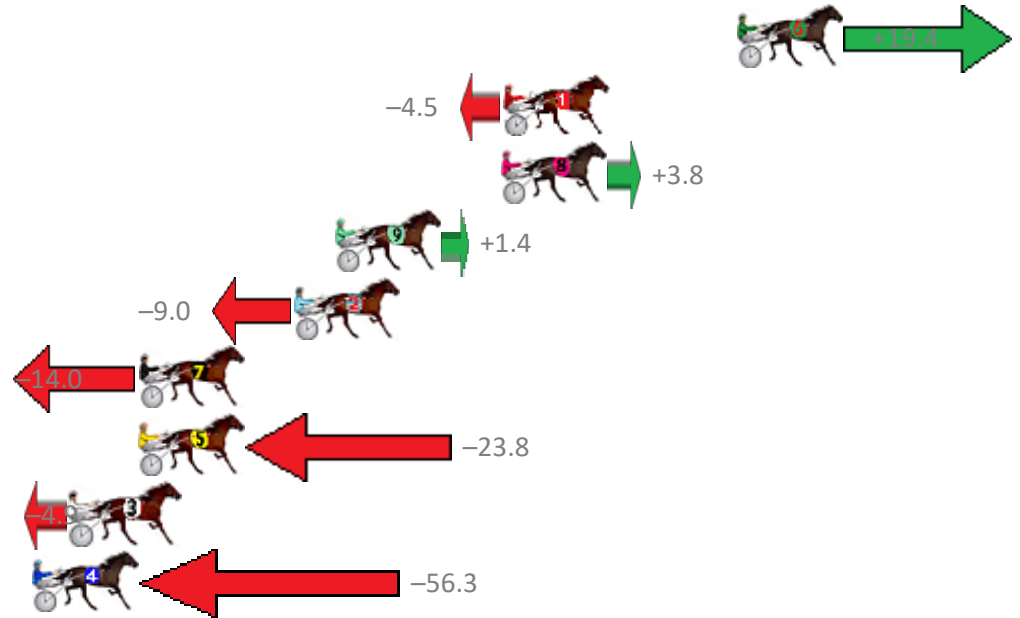

Redcliffe Race 6 Distance 1780m

Thursday, 3 January 2019

Gross Time: 2:10.90 MileRate: 1:58.30 LeadTime: 11.60s First Qtr: 29.50s Second Qtr: 30.80s Third Qtr: 29.20s Fourth Qtr: 29.80s

No Horse	Plc	Margin	Time	800Time (W)	400 Time (W)
6 ELMS CREEK	1	0.0m	2:10.90	57.57s (2)	29.80s (1)
1 DOOLITTLE DANDY	2	9.3m	2:11.59	59.33s (0)	30.00s (0)
8 EPIRUS BOY	3	9.4m	2:11.60	58.72s (1)	29.92s (2)
9 RITCHIE BEE	4	16.0m	2:12.09	58.90s (1)	29.81s (3)
2 BLUE EYED CREATION	5	17.6m	2:12.21	59.66s (1)	29.93s (2)
7 WRITEABOUTCHELSEA	6	23.8m	2:12.67	60.03s (0)	30.77s (0)
5 SMILING ARMADA	7	23.8m	2:12.67	60.76s (0)	31.39s (0)
3 SHERIFF JUJON	8	26.5m	2:12.87	59.36s (1)	30.22s (3)
4 ALWAYS A JEWEL	9	60.1m	2:15.38	63.15s (1)	33.31s (1)

Finish Position and metres gained from 800m

Sectionals
Powered by

PJ Harness Analyser
Master harness racing with the power of sectionals
Owners, Trainers and Punters - Check out what's new at www.pjdata.com.au

The Racing Queensland Board (trading as Racing Queensland) and provider are not responsible for the completeness or accuracy of any of the information contained herein, and makes no representations about its suitability for any purpose.