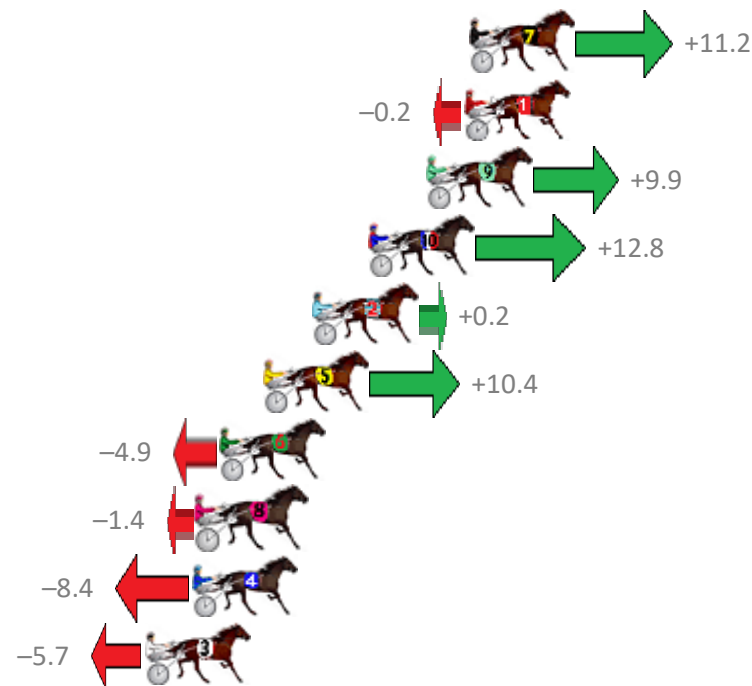

Redcliffe Race 5 Distance 1780m

Thursday, 3 January 2019

Gross Time: 2:12.00 MileRate: 1:59.30 LeadTime: 12.10s First Qtr: 29.50s Second Qtr: 30.10s Third Qtr: 29.50s Fourth Qtr: 30.80s

No Horse	Plc	Margin	Time	800Time (W)	400 Time (W)
7 TRAIN WRECK	1	0.0m	2:12.00	59.46s (0)	29.94s (0)
1 DRUNK ARTIST	2	0.2m	2:12.02	60.32s (0)	30.82s (0)
9 JUSTA DALE	3	1.7m	2:12.13	59.55s (1)	30.01s (1)
10 WAVEDANCER	4	4.0m	2:12.31	59.34s (1)	29.63s (1)
2 BERTILS DELIGHT	5	6.2m	2:12.48	60.28s (0)	30.88s (0)
5 CONCENTRATION	6	8.2m	2:12.63	59.52s (2)	30.17s (2)
6 SIR SEMPER FIDELIS	7	9.9m	2:12.76	60.67s (2)	30.96s (2)
8 ARTS PEREGRINE	8	10.8m	2:12.83	60.41s (2)	30.71s (2)
4 UNASSUMING CHAMP	9	11.0m	2:12.85	60.93s (1)	31.57s (1)
3 SOPHIES PRIDE	10	12.9m	2:12.99	60.73s (1)	31.19s (1)

Finish Position and metres gained from 800m

Sectionals
Powered by

PJ Harness Analyser
Master harness racing with the power of sectionals
Owners, Trainers and Punters - Check out what's new at www.pjdata.com.au

The Racing Queensland Board (trading as Racing Queensland) and provider are not responsible for the completeness or accuracy of any of the information contained herein, and makes no representations about its suitability for any purpose.