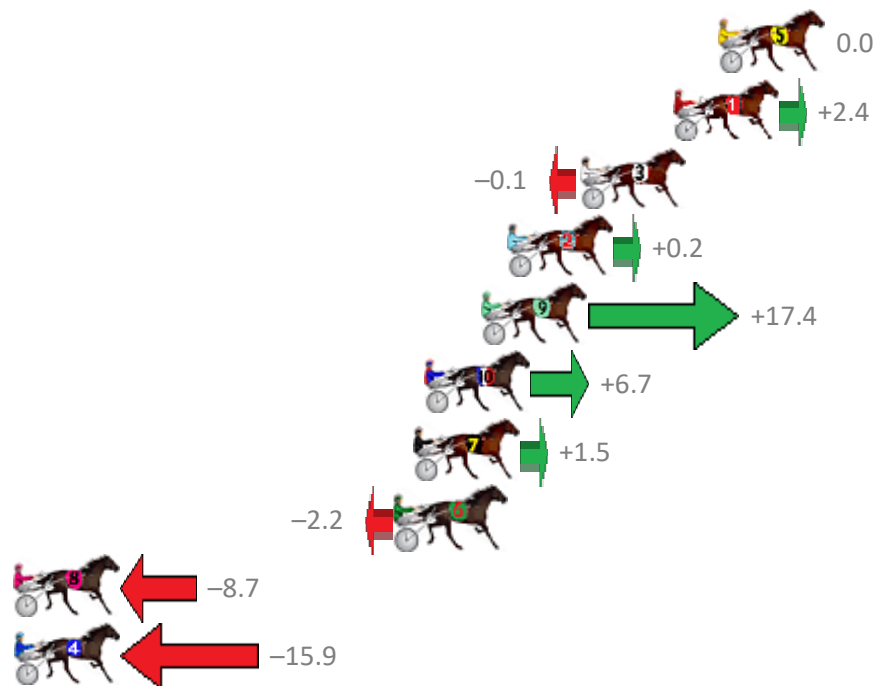

Redcliffe Race 7 Distance 1780m

Thursday, 3 January 2019

Gross Time: 2:10.60 MileRate: 1:58.10 LeadTime: 11.10s First Qtr: 29.20s Second Qtr: 30.40s Third Qtr: 30.10s Fourth Qtr: 29.80s

No Horse	Plc	Margin	Time	800Time (W)	400 Time (W)
5 GOLDEN YEAR	1	0.0m	2:10.60	59.90s (0)	29.80s (0)
1 KEARNEY LANE	2	1.8m	2:10.73	59.72s (0)	29.62s (0)
3 INVITE ONLY	3	5.5m	2:11.01	59.91s (1)	30.03s (1)
2 DALACOS EMPRESS	4	8.4m	2:11.23	59.89s (0)	29.76s (0)
9 PROJECTILE	5	9.4m	2:11.30	58.60s (1)	29.22s (1)
10 ULTIMATE AD	6	11.7m	2:11.47	59.40s (0)	29.30s (0)
7 WEASEL	7	12.1m	2:11.50	59.79s (0)	29.67s (0)
6 ELMAUR JOY	8	12.8m	2:11.55	60.06s (1)	30.19s (1)
8 DOOLITTLE DOOFY	9	29.9m	2:12.83	60.55s (1)	30.79s (2)
4 MISS ROB ROY	10	31.7m	2:12.96	61.09s (1)	31.19s (1)

Finish Position and metres gained from 800m

Sectionals
Powered by

PJ Harness Analyser
Master harness racing with the power of sectionals
Owners, Trainers and Punters - Check out what's new at www.pjdata.com.au

The Racing Queensland Board (trading as Racing Queensland) and provider are not responsible for the completeness or accuracy of any of the information contained herein, and makes no representations about its suitability for any purpose.