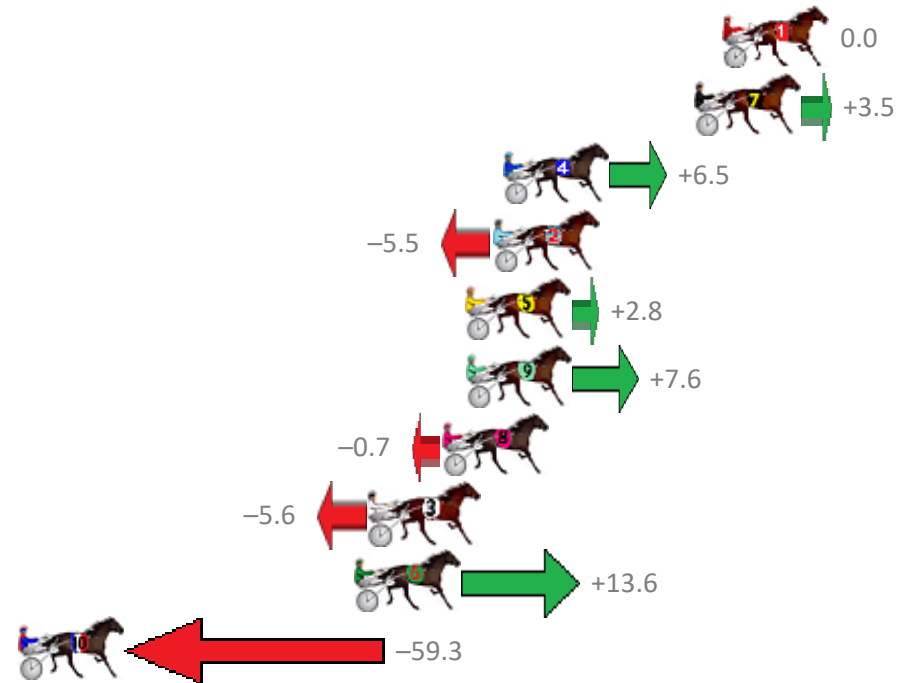

Redcliffe Race 8 Distance 2040m

Thursday, 3 January 2019

Gross Time: 2:30.80 MileRate: 1:58.90 LeadTime: 31.30s First Qtr: 31.00s Second Qtr: 29.70s Third Qtr: 28.80s Fourth Qtr: 30.00s

No Horse	Plc	Margin	Time	800Time (W)	400 Time (W)
1 ITS ALL GO	1	0.0m	2:30.80	58.80s (0)	30.00s (0)
7 FARRAHFOWLER	2	1.1m	2:30.88	58.54s (0)	29.74s (0)
4 SPONDOOLEY	3	8.7m	2:31.45	58.32s (0)	29.51s (0)
2 EARL JUJON	4	9.1m	2:31.48	59.20s (1)	30.38s (1)
5 LURAH	5	10.2m	2:31.57	58.59s (1)	29.76s (1)
9 SPRINGFIELD SPIRIT	6	10.2m	2:31.57	58.24s (1)	29.43s (1)
8 YKIKAFIL	7	11.1m	2:31.63	58.85s (0)	30.08s (0)
3 ZALTA	8	14.0m	2:31.85	59.21s (1)	30.36s (1)
6 DESTINY WARRIOR	9	14.6m	2:31.90	57.80s (1)	29.59s (0)
10 BOB GAGE	10	82.1m	2:36.96	63.16s (1)	34.31s (1)

Finish Position and metres gained from 800m

Sectionals
Powered by

PJ Harness Analyser
Master harness racing with the power of sectionals
Owners, Trainers and Punters - Check out what's new at www.pjdata.com.au

The Racing Queensland Board (trading as Racing Queensland) and provider are not responsible for the completeness or accuracy of any of the information contained herein, and makes no representations about its suitability for any purpose.