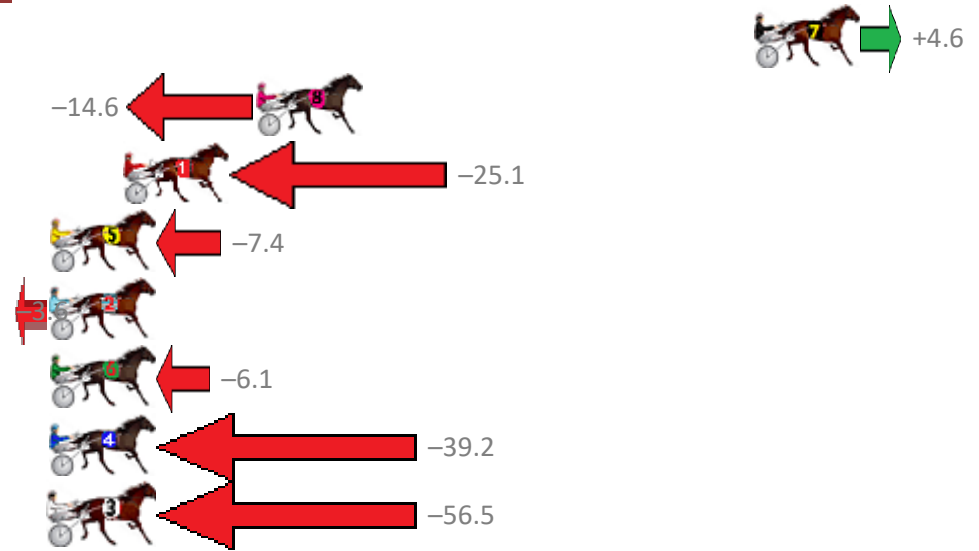

Redcliffe Race 2 Distance 2040m

Thursday, 3 January 2019

Gross Time: 2:32.20 MileRate: 2:00.10 LeadTime: 31.10s First Qtr: 28.80s Second Qtr: 29.80s Third Qtr: 30.70s Fourth Qtr: 31.80s

No Horse	Plc	Margin	Time	800Time (W)	400 Time (W)
7 JENUFLECTION	1	0.0m	2:32.20	62.14s (0)	31.75s (1)
8 ROCKNROLL PROMISE	2	19.8m	2:33.77	63.64s (1)	32.72s (1)
1 MYBELLA ROSE	3	25.1m	2:34.20	64.46s (0)	33.80s (0)
5 CAPTAIN CHARGE OVER	4	30.4m	2:34.62	63.08s (0)	32.77s (0)
2 DARTESIAN	5	32.8m	2:34.81	62.78s (2)	32.50s (1)
6 SHADOW SON	6	34.9m	2:34.97	62.98s (0)	32.65s (0)
4 MODERN THOUGHT	7	65.8m	2:37.43	65.56s (1)	34.23s (0)
3 TOTAL DELIRIUM	8	89.7m	2:39.33	66.91s (0)	36.98s (2)

Finish Position and metres gained from 800m

Sectionals
Powered by

PJ Harness Analyser
Master harness racing with the power of sectionals
Owners, Trainers and Punters - Check out what's new at www.pjdata.com.au

The Racing Queensland Board (trading as Racing Queensland) and provider are not responsible for the completeness or accuracy of any of the information contained herein, and makes no representations about its suitability for any purpose.