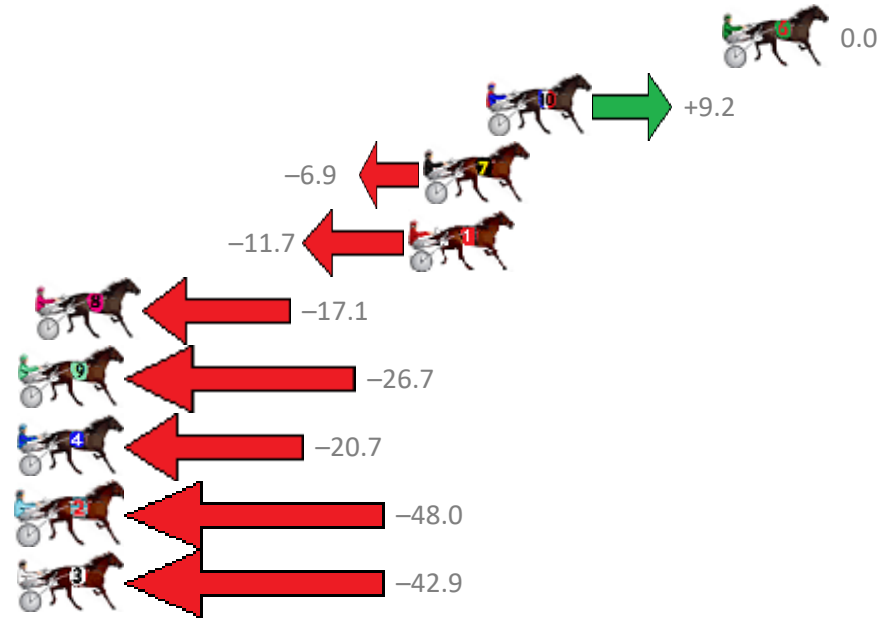

Redcliffe Race 3 Distance 1780m

Thursday, 3 January 2019

Gross Time: 2:10.00 MileRate: 1:57.50 LeadTime: 11.70s First Qtr: 29.60s Second Qtr: 29.30s Third Qtr: 29.10s Fourth Qtr: 30.30s

No Horse	Plc	Margin	Time	800Time (W)	400 Time (W)
6 GOTOTHEMOON	1	0.0m	2:10.00	59.40s (1)	30.30s (0)
10 MY ULTIMATE JOE	2	9.4m	2:10.71	58.72s (1)	29.85s (3)
7 GROOVY MISS ANNIE	3	11.9m	2:10.90	59.91s (0)	30.40s (0)
1 PAQUIN	4	12.5m	2:10.95	60.27s (0)	30.76s (0)
8 MAJOR TRALEE	5	27.3m	2:12.07	60.67s (2)	31.37s (2)
9 MAJORESS JUJON	6	31.1m	2:12.36	61.38s (2)	31.90s (1)
4 BETTERTHAN TORQUE	7	46.5m	2:13.52	60.94s (1)	32.00s (0)
2 IM ISABELLA	8	53.0m	2:14.01	62.96s (1)	33.01s (0)
3 WILD ABOUT TOWN	9	68.3m	2:15.17	62.59s (0)	32.90s (0)

Finish Position and metres gained from 800m

Sectionals
Powered by

PJ Harness Analyser
Master harness racing with the power of sectionals
Owners, Trainers and Punters - Check out what's new at www.pjdata.com.au

The Racing Queensland Board (trading as Racing Queensland) and provider are not responsible for the completeness or accuracy of any of the information contained herein, and makes no representations about its suitability for any purpose.