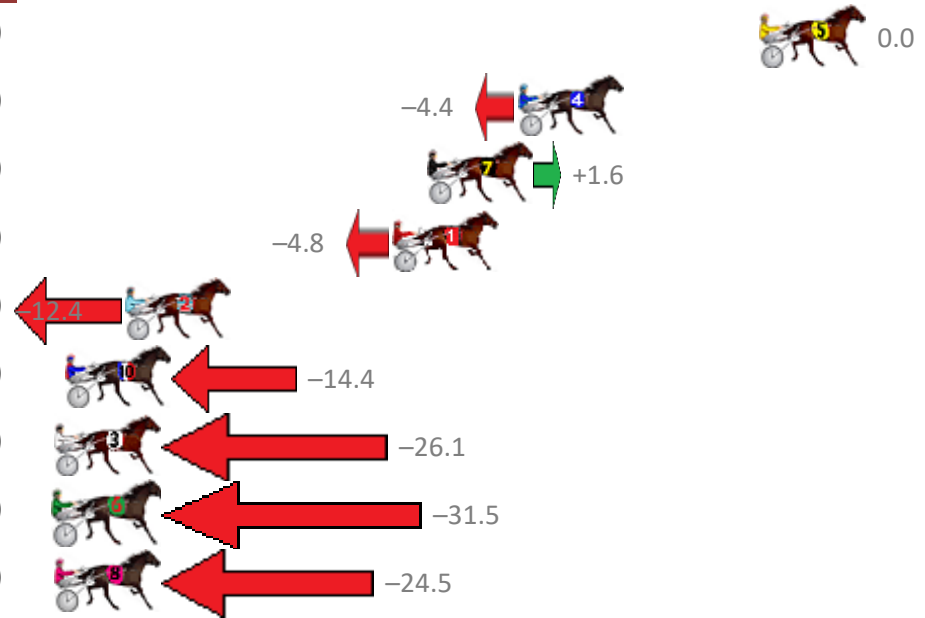

Redcliffe Race 4 Distance 1780m

Thursday, 3 January 2019

Gross Time: 2:11.70 MileRate: 1:59.00 LeadTime: 11.20s First Qtr: 30.70s Second Qtr: 30.70s Third Qtr: 28.90s Fourth Qtr: 30.20s

No Horse	Plc	Margin	Time	800Time (W)	400 Time (W)
5 OMINOUS FLYER	1	0.0m	2:11.70	59.10s (0)	30.20s (0)
4 DONT ARK WITH ME	2	9.6m	2:12.42	59.43s (0)	30.43s (0)
7 TAFFY BOY	3	13.2m	2:12.70	58.98s (0)	29.84s (0)
1 THE LINEMASTER	4	14.6m	2:12.80	59.45s (0)	30.41s (0)
2 AROONA	5	25.2m	2:13.60	60.02s (1)	30.50s (1)
10 SAND SAFARI	6	27.6m	2:13.78	60.16s (2)	31.15s (2)
3 ARCHIECANO	7	33.7m	2:14.24	61.03s (1)	31.51s (1)
6 SANTASTIC PRINCESS	7	33.7m	2:14.24	61.43s (1)	32.00s (1)
8 LEORYAN	9	42.7m	2:14.92	60.91s (1)	31.84s (2)

Finish Position and metres gained from 800m

Sectionals
Powered by

PJ Harness Analyser
Master harness racing with the power of sectionals
Owners, Trainers and Punters - Check out what's new at www.pjdata.com.au

The Racing Queensland Board (trading as Racing Queensland) and provider are not responsible for the completeness or accuracy of any of the information contained herein, and makes no representations about its suitability for any purpose.