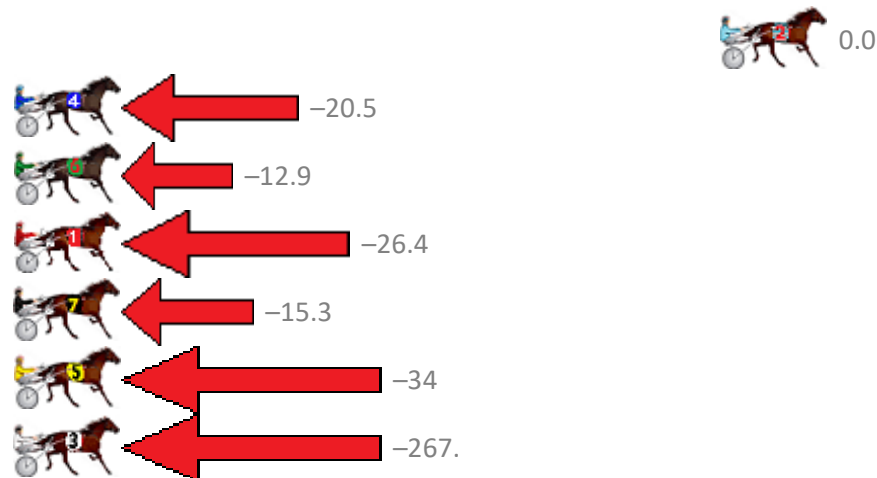

Finish Position and metres gained from 800m

Sectionals  
Powered by

**PJ Harness Analyser**  
Master harness racing with the power of sectionals  
Owners, Trainers and Punters - Check out what's new at [www.pjdata.com.au](http://www.pjdata.com.au)