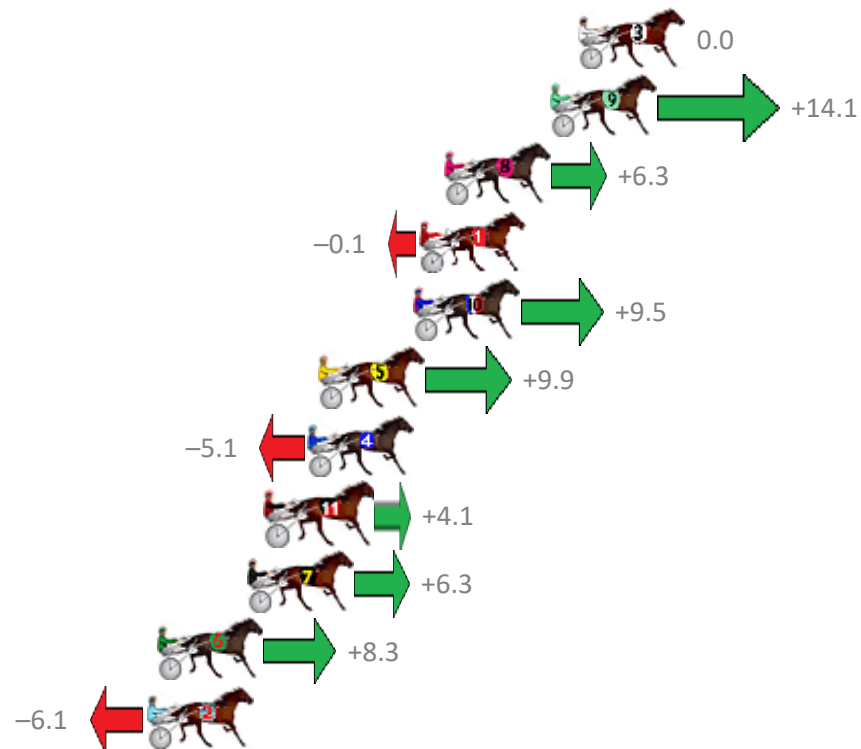

Albion Park Race 5 Distance 1660m

Tuesday, 8 January 2019

Gross Time: 1:58.40 MileRate: 1:54.70 LeadTime: 3.70s First Qtr: 27.20s Second Qtr: 29.80s Third Qtr: 28.70s Fourth Qtr: 29.00s

NoHorse	Plc	Margin	Time	800Time (W)	400 Time (W)
3 STEVIE DEE	1	0.0m	1:58.40	57.70s (0)	29.00s (0)
9 IMA TOP TYCOON	2	1.1m	1:58.48	56.68s (1)	27.67s (2)
8 BIG IN AMERICA	3	5.3m	1:58.78	57.25s (0)	28.66s (0)
1 RIVERLEIGH WILLIAM	4	6.3m	1:58.86	57.71s (0)	29.07s (0)
10 MACHIN OUT	5	6.5m	1:58.87	57.01s (2)	28.67s (2)
5 HARD TO HEAR	6	10.3m	1:59.15	56.99s (2)	28.64s (2)
4 GOODTIME STRIDE	7	10.7m	1:59.18	58.07s (1)	29.36s (1)
11 OLIVER WINKLE	8	12.3m	1:59.29	57.40s (0)	28.85s (0)
7 LETHAL STAR	9	13.1m	1:59.35	57.25s (1)	28.60s (1)
6 CORPORAL LUNA	10	16.7m	1:59.61	57.10s (2)	29.15s (3)
2 RARING TO GO	11	17.1m	1:59.64	58.14s (1)	29.20s (1)

Finish Position and metres gained from 800m

Sectionals
Powered by

PJ Harness Analyser
Master harness racing with the power of sectionals
Owners, Trainers and Punters - Check out what's new at www.pjdata.com.au

The Racing Queensland Board (trading as Racing Queensland) and provider are not responsible for the completeness or accuracy of any of the information contained herein, and makes no representations about its suitability for any purpose.