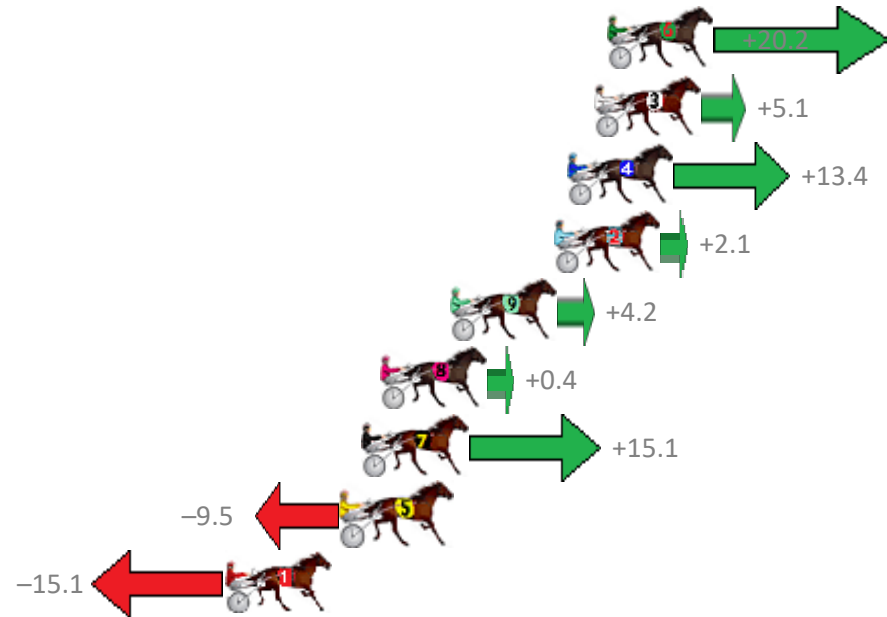

Albion Park Race 3 Distance 2138m

Tuesday, 8 January 2019

Gross Time: 2:36.20 MileRate: 1:57.60 LeadTime: 37.70s First Qtr: 30.50s Second Qtr: 30.40s Third Qtr: 28.90s Fourth Qtr: 28.70s

NoHorse	Plc	Margin	Time	800Time (W)	400 Time (W)
6 GRINVIL	1	0.0m	2:36.20	56.15s (1)	27.82s (3)
3 ILLAWONG DREAMTIM	2	0.5m	2:36.24	57.23s (1)	28.35s (1)
4 DAYS END	3	1.6m	2:36.31	56.64s (1)	28.08s (1)
2 LURAH	4	2.1m	2:36.35	57.45s (0)	28.55s (0)
9 EVERYTHING	5	6.2m	2:36.64	57.30s (1)	28.54s (2)
8 THE MUSE	6	9.0m	2:36.85	57.57s (0)	28.70s (0)
7 BETTOR BE LUCKY	7	9.7m	2:36.90	56.51s (1)	28.38s (2)
5 HOT DOGMA	8	10.5m	2:36.95	58.28s (1)	29.40s (1)
1 GOD SAKE	9	15.1m	2:37.28	58.69s (0)	29.78s (0)

Finish Position and metres gained from 800m

Sectionals
Powered by

PJ Harness Analyser
Master harness racing with the power of sectionals
Owners, Trainers and Punters - Check out what's new at www.pjdata.com.au

The Racing Queensland Board (trading as Racing Queensland) and provider are not responsible for the completeness or accuracy of any of the information contained herein, and makes no representations about its suitability for any purpose.