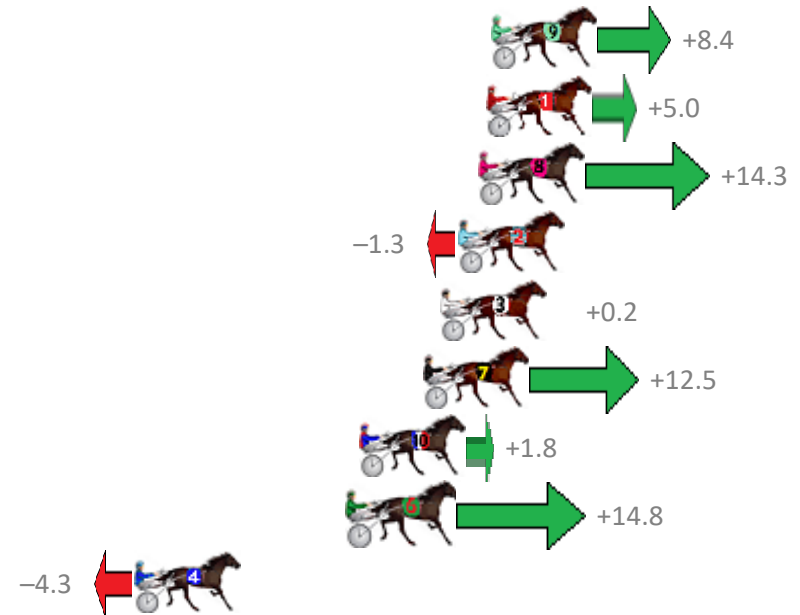

Albion Park Race 4 Distance 1660m

Tuesday, 8 January 2019

Gross Time: 1:58.70 MileRate: 1:55.00 LeadTime: 3.60s First Qtr: 28.00s Second Qtr: 30.40s Third Qtr: 28.10s Fourth Qtr: 28.60s

NoHorse	Plc	Margin	Time	800Time (W)	400 Time (W)
9 CC JONES	1	0.0m	1:58.70	56.10s (2)	28.29s (2)
1 MONTANA CHIEF	2	0.2m	1:58.71	56.35s (0)	28.27s (0)
8 PINUP BOY	3	0.5m	1:58.74	55.69s (2)	27.99s (2)
2 INVITE ONLY	4	1.3m	1:58.79	56.79s (0)	28.69s (0)
3 REGAL NIGHTSHADE	5	2.0m	1:58.84	56.69s (1)	28.74s (1)
7 SIR SEMPER FIDELIS	6	2.7m	1:58.89	55.81s (0)	27.38s (1)
10 JUST DEAL IT	7	5.2m	1:59.07	56.57s (1)	28.61s (1)
6 ONE OFF	8	5.6m	1:59.10	55.65s (2)	28.11s (1)
4 CHANGE THE NATION	9	14.1m	1:59.71	57.00s (0)	28.51s (0)

Finish Position and metres gained from 800m

Sectionals
Powered by

PJ Harness Analyser
Master harness racing with the power of sectionals
Owners, Trainers and Punters - Check out what's new at www.pjdata.com.au

The Racing Queensland Board (trading as Racing Queensland) and provider are not responsible for the completeness or accuracy of any of the information contained herein, and makes no representations about its suitability for any purpose.