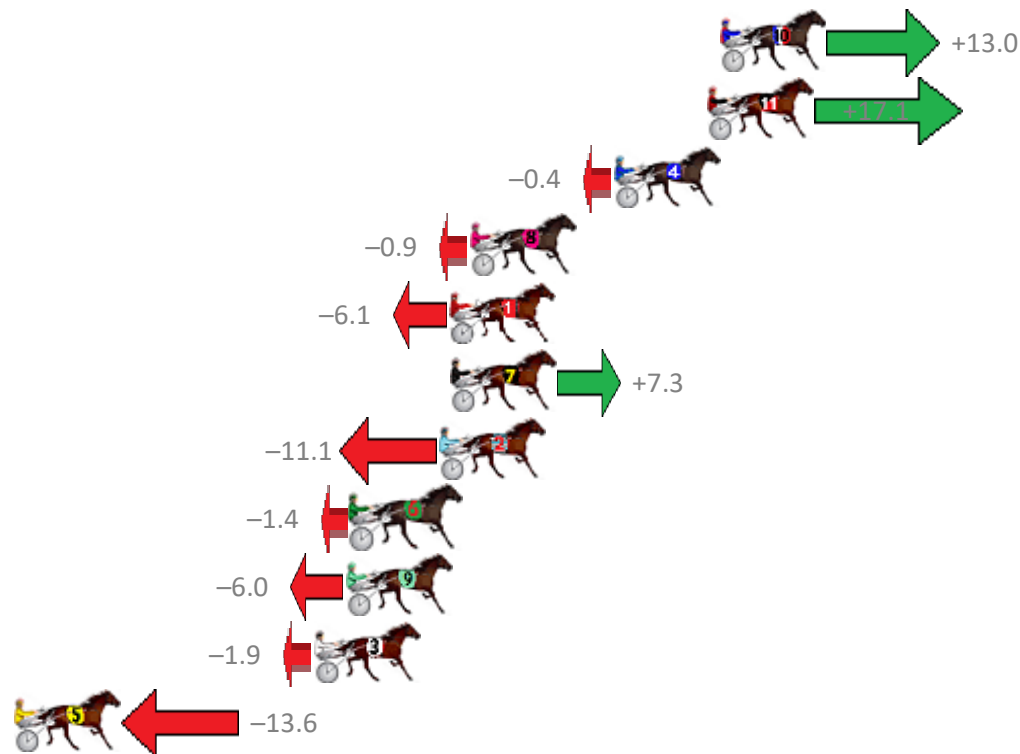

Albion Park Race 7 Distance 2138m

Tuesday, 8 January 2019

Gross Time: 2:35.90 MileRate: 1:57.30 LeadTime: 38.60s First Qtr: 30.30s Second Qtr: 30.30s Third Qtr: 28.60s Fourth Qtr: 28.10s

NoHorse	Plc	Margin	Time	800Time (W)	400 Time (W)
10 TOM ME GUN	1	0.0m	2:35.90	55.78s (2)	27.83s (2)
11 LIFEONTHEBEACH	2	0.5m	2:35.94	55.49s (2)	27.53s (2)
4 SOMWHEREOVARAINB	3	4.2m	2:36.20	56.73s (1)	28.34s (1)
8 JUST ROKIN	4	9.9m	2:36.60	56.76s (0)	28.15s (0)
1 MY SECRET TORQUE	5	10.7m	2:36.65	57.13s (0)	28.53s (0)
7 BACK PAGE NEWS	6	10.7m	2:36.65	56.18s (0)	27.78s (1)
2 MAJORDOIT	7	11.1m	2:36.68	57.49s (0)	28.88s (0)
6 JUSTALITTLE TORQUE	8	14.6m	2:36.93	56.80s (0)	28.13s (0)
9 BANGKOK BRAVADO	9	14.8m	2:36.94	57.13s (1)	28.75s (1)
3 MISTERRIODEJANEIRO	10	16.1m	2:37.03	56.83s (1)	28.50s (1)
5 NIKALONG HENRY	11	55.6m	2:39.81	57.66s (0)	29.62s (0)

Finish Position and metres gained from 800m

Sectionals
Powered by

PJ Harness Analyser
Master harness racing with the power of sectionals
Owners, Trainers and Punters - Check out what's new at www.pjdata.com.au

The Racing Queensland Board (trading as Racing Queensland) and provider are not responsible for the completeness or accuracy of any of the information contained herein, and makes no representations about its suitability for any purpose.