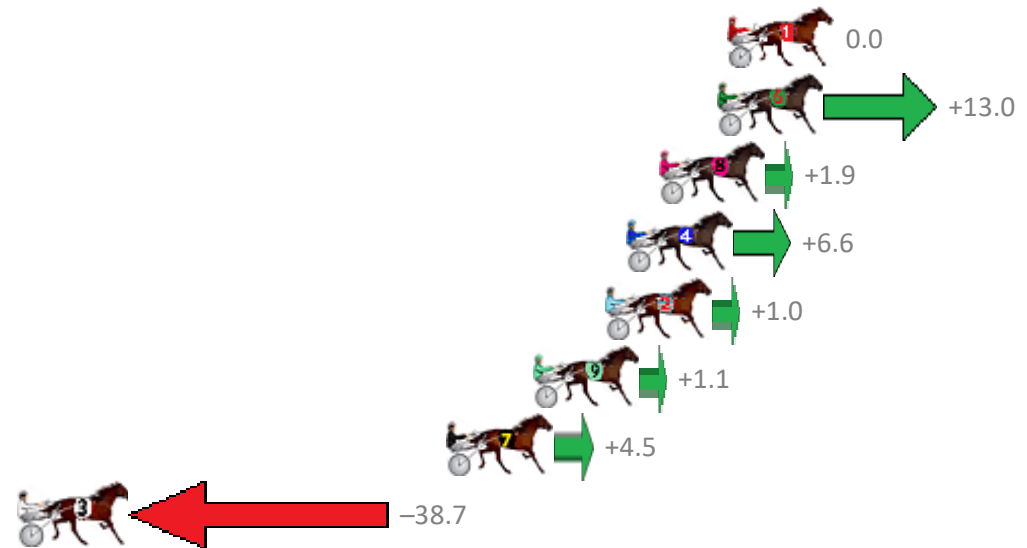

Albion Park Race 2 Distance 2138m

Tuesday, 8 January 2019

Gross Time: 2:36.20 MileRate: 1:57.50 LeadTime: 38.60s First Qtr: 30.00s Second Qtr: 30.00s Third Qtr: 29.10s Fourth Qtr: 28.50s

NoHorse	Plc	Margin	Time	800Time (W)	400 Time (W)
1 OUTLAW FELLA	1	0.0m	2:36.20	57.60s (0)	28.50s (0)
6 NOVENA ROSE	2	0.4m	2:36.23	56.66s (0)	27.63s (1)
8 IMA GRUMPY POSSUM	3	2.7m	2:36.39	57.46s (0)	28.39s (0)
4 LUCIFERS LEGEND	4	4.0m	2:36.49	57.12s (1)	28.07s (2)
2 ZAC MAC	5	4.8m	2:36.54	57.53s (1)	28.46s (2)
9 LANCELOT BROMAC	6	7.7m	2:36.75	57.52s (0)	28.45s (0)
7 BEAU CISHLOM	7	11.1m	2:36.99	57.28s (1)	28.25s (2)
3 DUKE OF ALBANY	8	39.7m	2:39.03	60.39s (1)	31.13s (1)

Finish Position and metres gained from 800m

Sectionals
Powered by

PJ Harness Analyser
Master harness racing with the power of sectionals
Owners, Trainers and Punters - Check out what's new at www.pjdata.com.au

The Racing Queensland Board (trading as Racing Queensland) and provider are not responsible for the completeness or accuracy of any of the information contained herein, and makes no representations about its suitability for any purpose.