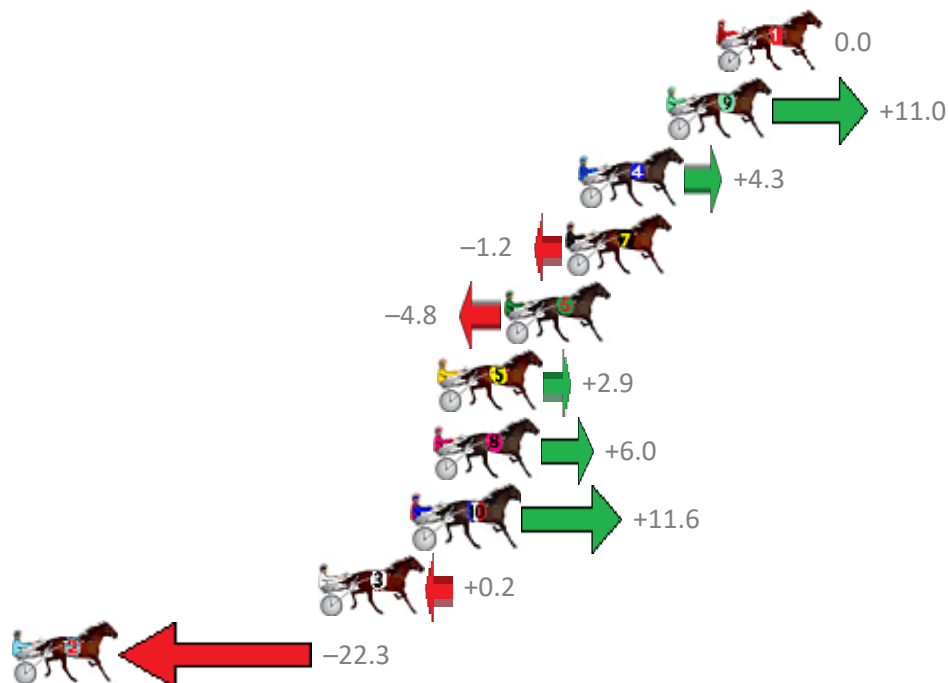

Redcliffe Race 7 Distance 1780m

Wednesday, 23 January 2019

Gross Time: 2:14.70 MileRate: 2:01.80 LeadTime: 11.40s First Qtr: 31.60s Second Qtr: 31.90s Third Qtr: 29.40s Fourth Qtr: 30.40s

No Horse	Plc	Margin	Time	800Time (W)	400 Time (W)
1 ACE MONTANA	1	0.0m	2:14.70	59.80s (0)	30.40s (0)
9 MALIBU DREAM	2	2.0m	2:14.85	58.98s (2)	30.14s (2)
4 TACTFILLY MAGIC	3	5.5m	2:15.12	59.48s (0)	30.09s (0)
7 DOWNTOWN LUCCA	4	6.0m	2:15.16	59.89s (0)	30.49s (0)
6 MISS MIA	5	8.4m	2:15.34	60.16s (1)	30.89s (1)
5 MOLLY MONTANA	6	11.1m	2:15.54	59.58s (1)	29.88s (2)
8 PERFECT FEELING	7	11.2m	2:15.55	59.35s (2)	30.20s (2)
10 CALL ME TRISH	8	12.0m	2:15.61	58.93s (1)	29.53s (2)
3 FEELING THE POWER	9	15.8m	2:15.90	59.79s (0)	30.05s (0)
2 LONESTAR WAY	10	32.1m	2:17.14	61.47s (1)	31.53s (1)

Finish Position and metres gained from 800m

Sectionals
Powered by

PJ Harness Analyser
Master harness racing with the power of sectionals
Owners, Trainers and Punters - Check out what's new at www.pjdata.com.au

The Racing Queensland Board (trading as Racing Queensland) and provider are not responsible for the completeness or accuracy of any of the information contained herein, and makes no representations about its suitability for any purpose.