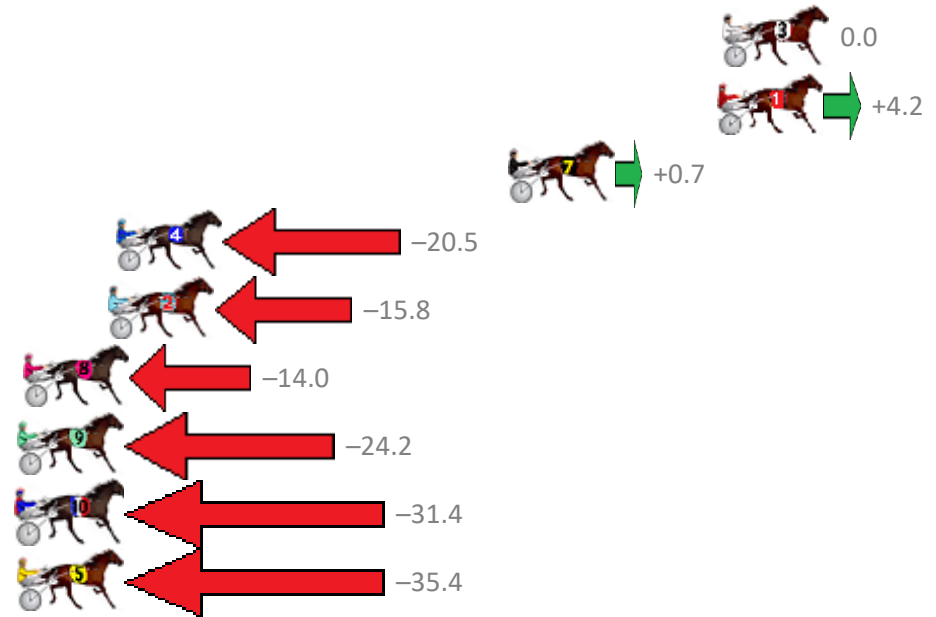

Redcliffe Race 5 Distance 1780m

Wednesday, 23 January 2019

Gross Time: 2:11.10 MileRate: 1:58.50 LeadTime: 11.20s First Qtr: 30.90s Second Qtr: 31.00s Third Qtr: 28.50s Fourth Qtr: 29.50s

No Horse	Plc	Margin	Time	800Time (W)	400 Time (W)
3 ARK PATROL	1	0.0m	2:11.10	58.00s (0)	29.50s (0)
1 ROYAL TAZ	2	0.2m	2:11.11	57.70s (0)	29.18s (0)
7 JACKS GAMBIT	3	8.5m	2:11.73	57.95s (0)	29.37s (0)
4 GIGANTIC JASPER	4	24.1m	2:12.88	59.49s (1)	30.85s (1)
2 ENARMoured	5	24.4m	2:12.90	59.15s (1)	30.53s (1)
8 FLASHING GOOD TIME	6	27.8m	2:13.15	59.01s (1)	30.24s (0)
9 WEASEL	7	33.2m	2:13.55	59.75s (2)	30.93s (2)
10 THE LINEMASTER	8	50.8m	2:14.85	60.28s (1)	31.28s (0)
5 TORQUE TO THE MAX	9	61.8m	2:15.66	60.57s (0)	31.55s (0)

Finish Position and metres gained from 800m

Sectionals
Powered by

PJ Harness Analyser
Master harness racing with the power of sectionals
Owners, Trainers and Punters - Check out what's new at www.pjdata.com.au

The Racing Queensland Board (trading as Racing Queensland) and provider are not responsible for the completeness or accuracy of any of the information contained herein, and makes no representations about its suitability for any purpose.