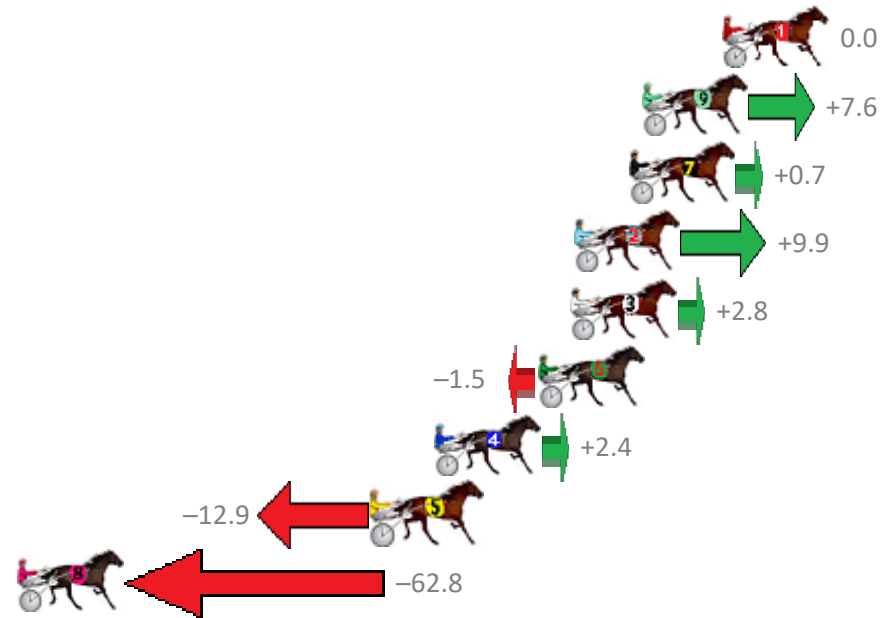

Finish Position and metres gained from 800m

Sectionals
Powered by

PJ Harness Analyser
Master harness racing with the power of sectionals
Owners, Trainers and Punters - Check out what's new at www.pjdata.com.au