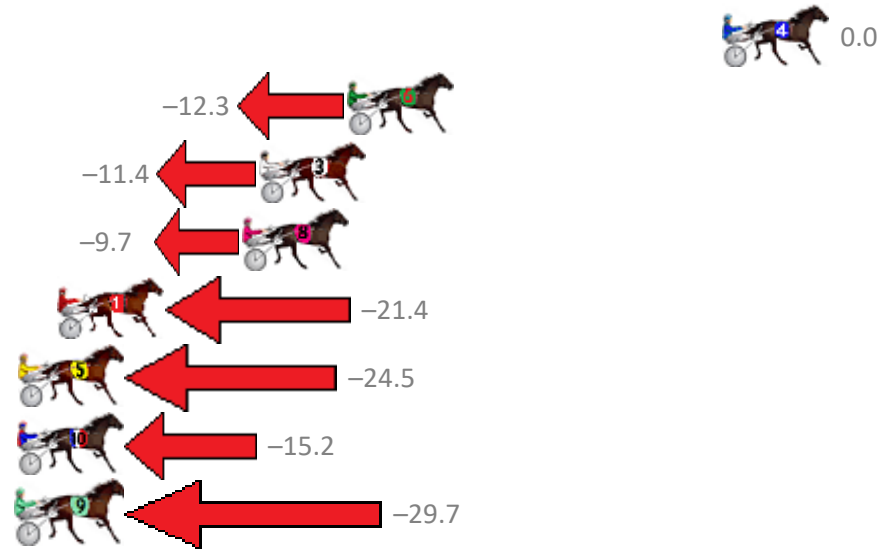

Redcliffe Race 6 Distance 1780m

Wednesday, 23 January 2019

Gross Time: 2:14.30 MileRate: 2:01.40 LeadTime: 11.30s First Qtr: 30.30s Second Qtr: 31.70s Third Qtr: 31.10s Fourth Qtr: 29.90s

No Horse	Plc	Margin	Time	800Time (W)	400 Time (W)
4 MAJORESS JUJON	1	0.0m	2:14.30	61.00s (0)	29.90s (0)
6 OSCARS GLORY	2	14.9m	2:15.41	61.94s (1)	30.89s (1)
3 ITS YOU NOT ME	3	18.4m	2:15.68	61.87s (1)	30.80s (1)
8 BE ON THE SLY	4	19.1m	2:15.73	61.74s (0)	30.57s (0)
1 NOT ALWAYS	5	26.4m	2:16.27	62.63s (0)	31.47s (0)
5 PAQUIN	6	31.1m	2:16.62	62.87s (2)	31.85s (2)
10 AROONA	7	31.2m	2:16.63	62.16s (1)	31.35s (3)
9 MANOFLISA	8	41.3m	2:17.39	63.26s (1)	32.16s (2)

Finish Position and metres gained from 800m

Sectionals
Powered by

PJ Harness Analyser
Master harness racing with the power of sectionals
Owners, Trainers and Punters - Check out what's new at www.pjdata.com.au

The Racing Queensland Board (trading as Racing Queensland) and provider are not responsible for the completeness or accuracy of any of the information contained herein, and makes no representations about its suitability for any purpose.