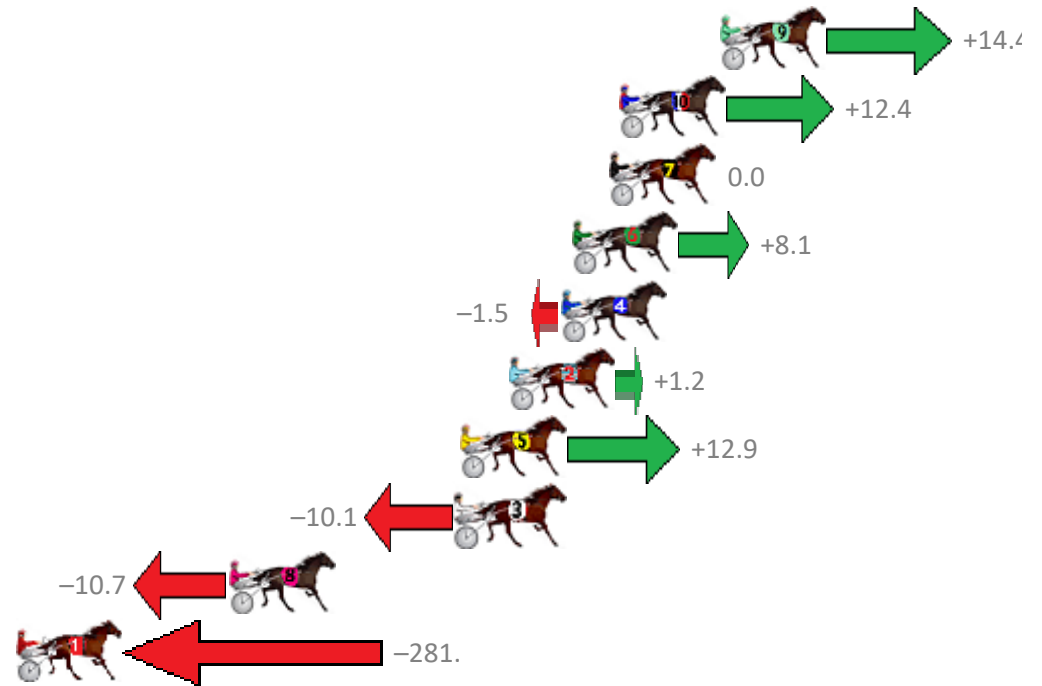

Redcliffe Race 2 Distance 2280m

Wednesday, 23 January 2019

Gross Time: 2:53.70 MileRate: 2:02.60 LeadTime: 51.30s First Qtr: 31.80s Second Qtr: 31.90s Third Qtr: 28.60s Fourth Qtr: 30.10s

No Horse	Plc	Margin	Time	800Time (W)	400 Time (W)
9 OUR BUSCEMI	1	0.0m	2:53.70	57.64s (1)	29.29s (3)
10 SPRINGFIELD SPIRIT	2	4.0m	2:54.00	57.79s (2)	30.40s (2)
7 CHLOES CLOUD	3	4.4m	2:54.03	58.70s (0)	29.54s (0)
6 CORPORAL LUNA	4	5.9m	2:54.14	58.11s (0)	29.28s (1)
4 SMILING ARMADA	5	6.3m	2:54.17	58.81s (1)	30.05s (2)
2 BOB GAGE	6	8.4m	2:54.33	58.61s (1)	29.89s (1)
5 DONNY JONES	7	10.3m	2:54.48	57.75s (1)	30.39s (3)
3 YKIKAFIL	8	10.5m	2:54.49	59.44s (1)	30.63s (1)
8 REAL KNUCKY	9	19.5m	2:55.17	59.49s (0)	30.36s (0)
1 SPLASH OF GOLD	10	281.1m	3:14.85	79.33s (0)	50.68s (0)

Finish Position and metres gained from 800m

Sectionals
Powered by

PJ Harness Analyser
Master harness racing with the power of sectionals
Owners, Trainers and Punters - Check out what's new at www.pjdata.com.au

The Racing Queensland Board (trading as Racing Queensland) and provider are not responsible for the completeness or accuracy of any of the information contained herein, and makes no representations about its suitability for any purpose.