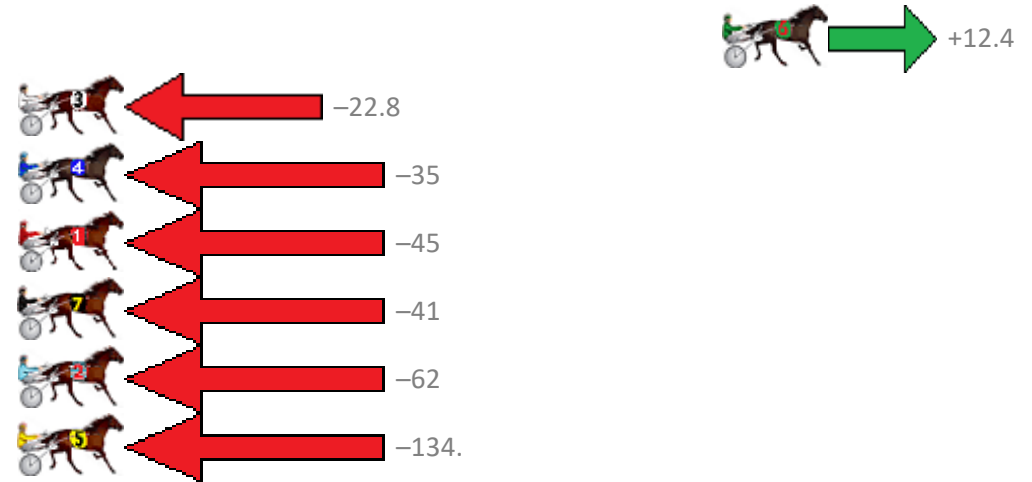

Redcliffe Race 9 Distance 2040m

Wednesday, 23 January 2019

Gross Time: 2:35.70 MileRate: 2:02.80 LeadTime: 31.80s First Qtr: 31.30s Second Qtr: 31.80s Third Qtr: 29.70s Fourth Qtr: 31.10s

No Horse	Plc	Margin	Time	800Time (W)	400 Time (W)
6 MISS INVASION	1	0.0m	2:35.70	59.86s (1)	31.10s (0)
3 GO AHEAD MAKEMYDA	2	32.2m	2:38.20	62.53s (0)	32.20s (1)
4 DAY TOURER	3	38.2m	2:38.67	63.46s (1)	33.03s (1)
1 SCHIPPERS	4	45.0m	2:39.20	64.22s (0)	33.76s (0)
7 GALAXY HUNTER	5	45.5m	2:39.24	63.91s (0)	33.41s (0)
2 MAJESTIC WHIZ	6	69.2m	2:41.08	65.47s (1)	35.02s (2)
5 IMA CALVERT ROSE	7	168.2m	2:48.78	71.03s (0)	38.35s (0)

Finish Position and metres gained from 800m

Sectionals
Powered by

PJ Harness Analyser
Master harness racing with the power of sectionals
Owners, Trainers and Punters - Check out what's new at www.pjdata.com.au

The Racing Queensland Board (trading as Racing Queensland) and provider are not responsible for the completeness or accuracy of any of the information contained herein, and makes no representations about its suitability for any purpose.