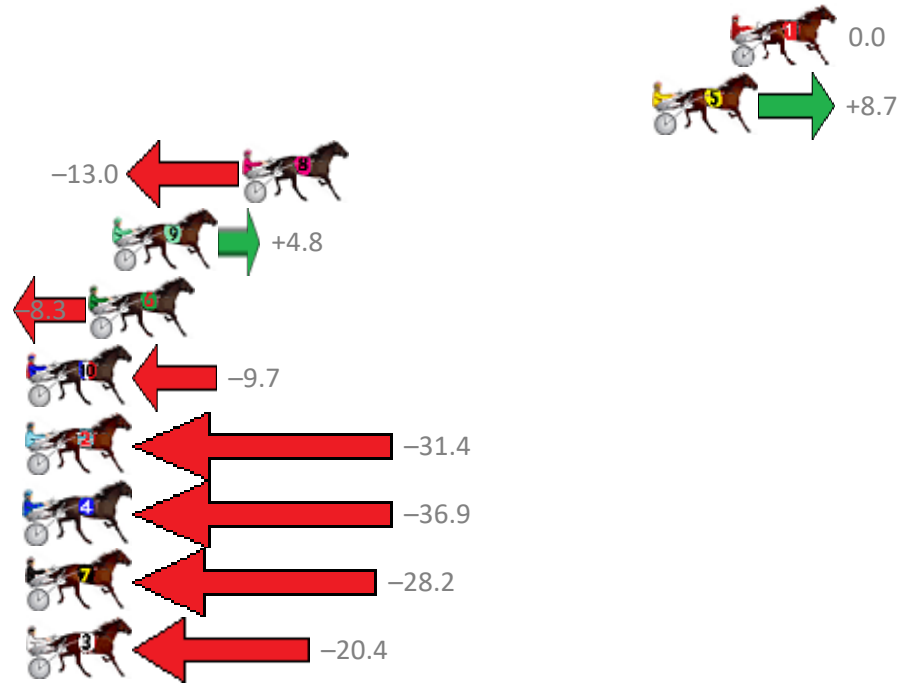

Redcliffe Race 4 Distance 1780m

Wednesday, 23 January 2019

Gross Time: 2:12.60 MileRate: 1:59.90 LeadTime: 11.40s First Qtr: 30.60s Second Qtr: 31.70s Third Qtr: 28.30s Fourth Qtr: 30.60s

No Horse	Plc	Margin	Time	800Time (W)	400 Time (W)
1 REDDY FIRE	1	0.0m	2:12.60	58.90s (0)	30.60s (0)
5 WAVEDANCER	2	3.1m	2:12.84	58.26s (1)	29.60s (2)
8 TAFFY BOY	3	19.4m	2:14.08	59.86s (1)	31.23s (2)
9 MINI MIRACLE	4	24.6m	2:14.48	58.55s (1)	29.87s (1)
6 BUKTHSYSTEM	5	25.5m	2:14.55	59.51s (1)	30.93s (1)
10 HOLDINGNO CURRENCY	6	32.3m	2:15.07	59.61s (1)	30.85s (1)
2 DARTESIAN	7	36.8m	2:15.42	61.21s (0)	32.15s (0)
4 MAX IS BACK	8	37.9m	2:15.50	61.62s (1)	32.54s (1)
7 CAPTAIN CHARGE OVER	9	39.2m	2:15.60	60.98s (0)	31.92s (0)
3 ARCHIECANO	10	42.6m	2:15.86	60.40s (0)	31.69s (0)

Finish Position and metres gained from 800m

Sectionals
Powered by

PJ Harness Analyser
Master harness racing with the power of sectionals
Owners, Trainers and Punters - Check out what's new at www.pjdata.com.au

The Racing Queensland Board (trading as Racing Queensland) and provider are not responsible for the completeness or accuracy of any of the information contained herein, and makes no representations about its suitability for any purpose.