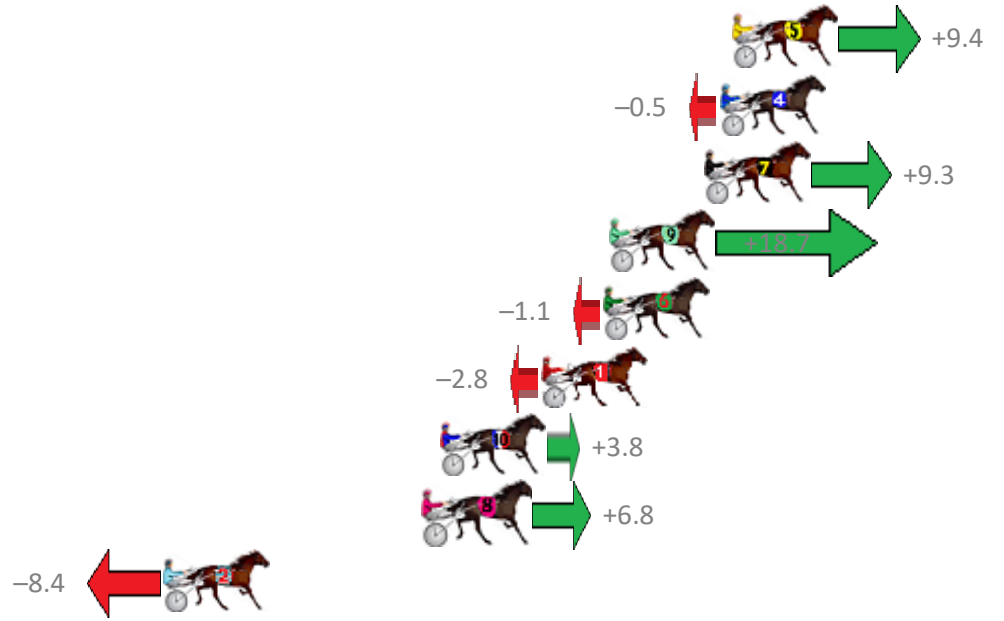

Redcliffe Race 3 Distance 2040m

Wednesday, 23 January 2019

Gross Time: 2:34.60 MileRate: 2:02.00 LeadTime: 31.40s First Qtr: 33.60s Second Qtr: 31.80s Third Qtr: 28.40s Fourth Qtr: 29.40s

No Horse	Plc	Margin	Time	800Time (W)	400 Time (W)
5 FORTES IN FIDE	1	0.0m	2:34.60	57.12s (1)	28.80s (1)
4 FEEL THE REIGN	2	0.5m	2:34.64	57.84s (0)	29.44s (0)
7 SPONDOOLEY	3	1.1m	2:34.68	57.13s (0)	28.73s (0)
9 ALWAYS AT NIGHT	4	4.9m	2:34.96	56.45s (1)	28.35s (0)
6 DIAMONDSFROMHEAV	5	5.1m	2:34.97	57.88s (1)	29.50s (1)
1 BERTILS DELIGHT	6	7.6m	2:35.16	58.00s (0)	29.58s (0)
10 ULTIMATE AD	7	11.6m	2:35.45	57.53s (0)	29.16s (0)
8 BIG BEAT	8	12.2m	2:35.50	57.31s (1)	29.05s (1)
2 SONNY ORLANDO	9	22.6m	2:36.26	58.41s (1)	30.12s (1)

Finish Position and metres gained from 800m

Sectionals
Powered by

PJ Harness Analyser
Master harness racing with the power of sectionals
Owners, Trainers and Punters - Check out what's new at www.pjdata.com.au

The Racing Queensland Board (trading as Racing Queensland) and provider are not responsible for the completeness or accuracy of any of the information contained herein, and makes no representations about its suitability for any purpose.