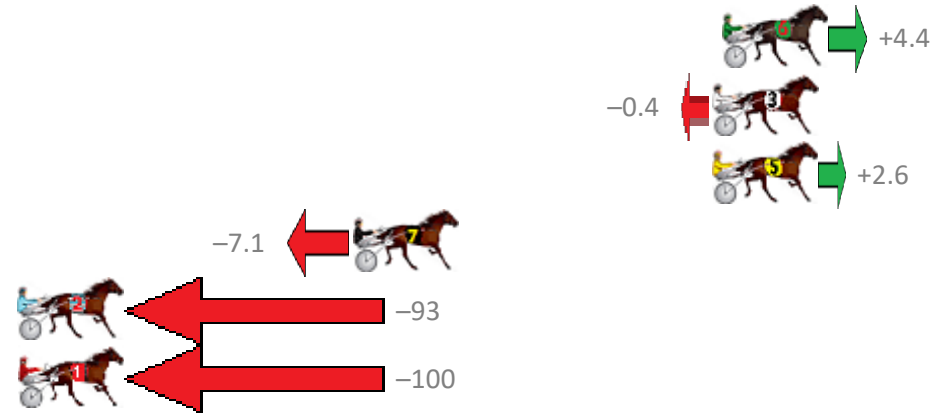

Redcliffe Race 8 Distance 1780m

Wednesday, 23 January 2019

Gross Time: 2:12.10 MileRate: 1:59.50 LeadTime: 11.50s First Qtr: 31.30s Second Qtr: 30.80s Third Qtr: 29.50s Fourth Qtr: 29.00s

No Horse	Plc	Margin	Time	800Time (W)	400 Time (W)
6 TORQUE WITH ESTEEM	1	0.0m	2:12.10	58.18s (0)	28.67s (0)
5 CHERRYS THE BEST	2	0.4m	2:12.13	58.31s (1)	28.81s (1)
3 OUR DOUG	2	0.4m	2:12.13	58.53s (0)	29.03s (0)
7 LITTLE BOLT	4	14.7m	2:13.17	59.02s (1)	29.24s (1)
2 TORQUE AND REACT	5	102.2m	2:19.51	65.26s (0)	34.77s (0)
1 ROLL ONA RAINBOW	6	169.9m	2:24.42	65.81s (0)	34.07s (0)

Finish Position and metres gained from 800m

Sectionals
Powered by

PJ Harness Analyser
Master harness racing with the power of sectionals
Owners, Trainers and Punters - Check out what's new at www.pjdata.com.au

The Racing Queensland Board (trading as Racing Queensland) and provider are not responsible for the completeness or accuracy of any of the information contained herein, and makes no representations about its suitability for any purpose.