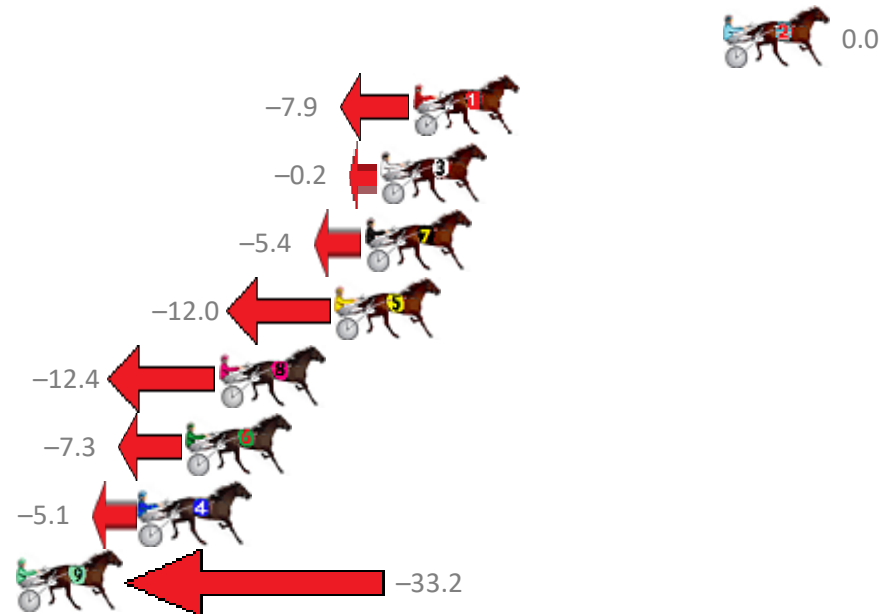

Redcliffe Race 8 Distance 1780m

Wednesday, 6 February 2019

Gross Time: 2:15.60 MileRate: 2:02.60 LeadTime: 11.60s First Qtr: 31.50s Second Qtr: 33.20s Third Qtr: 29.90s Fourth Qtr: 29.40s

NoHorse	Plc	Margin	Time	800Time (W)	400 Time (W)
2 MOLLY MONTANA	1	0.0m	2:15.60	59.30s (0)	29.40s (0)
1 IMMYS IDOL	2	12.3m	2:16.50	59.89s (0)	29.97s (0)
3 SWEET SCOOT	3	13.6m	2:16.60	59.31s (1)	29.37s (1)
7 THANKHEAVNFORGIRLS	4	14.2m	2:16.64	59.70s (0)	29.75s (0)
5 STUDLEIGH WILL	5	15.4m	2:16.73	60.19s (1)	30.27s (1)
8 ALL MADNESS	6	20.0m	2:17.07	60.22s (1)	30.24s (1)
6 PEGGY STARDUST	7	21.3m	2:17.17	59.84s (0)	29.85s (0)
4 DOWNTOWN LUCCA	8	23.1m	2:17.30	59.68s (1)	29.64s (1)
9 TACTFILLY MAGIC	9	51.8m	2:19.41	61.76s (0)	31.13s (0)

Finish Position and metres gained from 800m

Sectionals
Powered by

PJ Harness Analyser
Master harness racing with the power of sectionals
Owners, Trainers and Punters - Check out what's new at www.pjdata.com.au

The Racing Queensland Board (trading as Racing Queensland) and provider are not responsible for the completeness or accuracy of any of the information contained herein, and makes no representations about its suitability for any purpose.