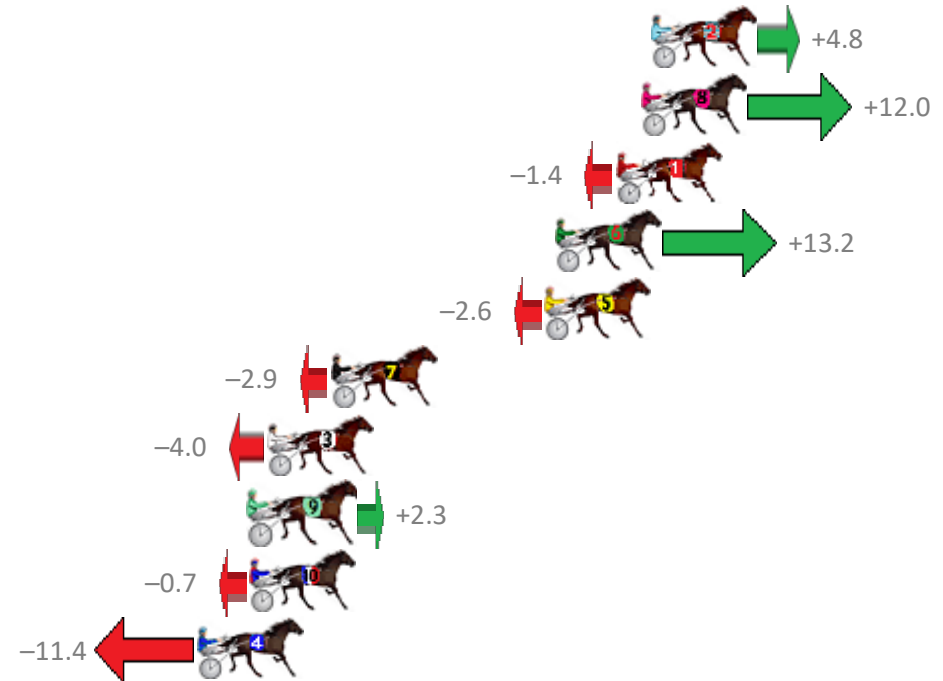

Redcliffe Race 4 Distance 2040m

Wednesday, 6 February 2019

Gross Time: 2:34.80 MileRate: 2:02.10 LeadTime: 30.50s First Qtr: 32.10s Second Qtr: 31.30s Third Qtr: 30.00s Fourth Qtr: 30.90s

NoHorse	Plc	Margin	Time	800Time (W)	400 Time (W)
2 WILD ABOUT TOWN	1	0.0m	2:34.80	60.53s (0)	30.48s (0)
8 NIKALONG HENRY	2	0.4m	2:34.83	59.99s (2)	30.42s (2)
1 BERTILS DELIGHT	3	1.4m	2:34.91	61.01s (0)	31.01s (0)
6 ENARMoured	4	3.8m	2:35.09	59.90s (2)	30.30s (2)
5 INCITER	5	4.2m	2:35.12	61.10s (1)	31.13s (1)
7 EULO FLYER	6	12.7m	2:35.78	61.12s (0)	31.05s (0)
3 IM ISABELLA	7	15.2m	2:35.97	61.20s (1)	31.13s (1)
9 TOTAL DELIRIUM	8	15.9m	2:36.03	60.72s (1)	30.91s (2)
10 THE LINEMASTER	9	15.9m	2:36.03	60.95s (0)	30.89s (0)
4 TORQUE TO THE MAX	10	18.0m	2:36.19	61.77s (1)	31.70s (1)

Finish Position and metres gained from 800m

Sectionals
Powered by

PJ Harness Analyser
Master harness racing with the power of sectionals
Owners, Trainers and Punters - Check out what's new at www.pjdata.com.au

The Racing Queensland Board (trading as Racing Queensland) and provider are not responsible for the completeness or accuracy of any of the information contained herein, and makes no representations about its suitability for any purpose.