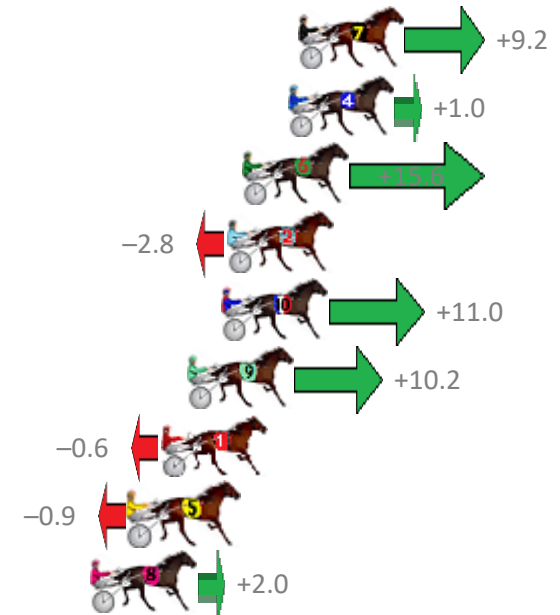

Redcliffe Race 3 Distance 1780m

Wednesday, 6 February 2019

Gross Time: 2:12.60 MileRate: 1:59.90 LeadTime: 11.10s First Qtr: 31.20s Second Qtr: 30.90s Third Qtr: 29.40s Fourth Qtr: 30.00s

NoHorse	Plc	Margin	Time	800Time (W)	400 Time (W)
7 FEEL THE REIGN	1	0.0m	2:12.60	58.72s (0)	29.20s (0)
4 SWAFFHAM WATER	2	0.4m	2:12.63	59.33s (1)	30.03s (1)
6 INVITE ONLY	3	2.2m	2:12.76	58.24s (2)	29.52s (2)
2 FLASHING GOOD TIME	4	2.8m	2:12.81	59.61s (0)	30.17s (0)
10 TAKITIMU EXPRESS	5	3.0m	2:12.83	58.58s (0)	29.28s (1)
9 ROCKNROLL PROMISE	6	4.4m	2:12.93	58.64s (1)	29.31s (2)
1 BUKTHSYSTEM	7	5.4m	2:13.01	59.44s (0)	29.99s (0)
5 RAINBOW STYLING	8	6.7m	2:13.10	59.47s (1)	30.23s (2)
8 JENUFLECTION	9	8.2m	2:13.22	59.25s (1)	30.06s (1)

Finish Position and metres gained from 800m

Sectionals
Powered by

PJ Harness Analyser
Master harness racing with the power of sectionals
Owners, Trainers and Punters - Check out what's new at www.pjdata.com.au

The Racing Queensland Board (trading as Racing Queensland) and provider are not responsible for the completeness or accuracy of any of the information contained herein, and makes no representations about its suitability for any purpose.