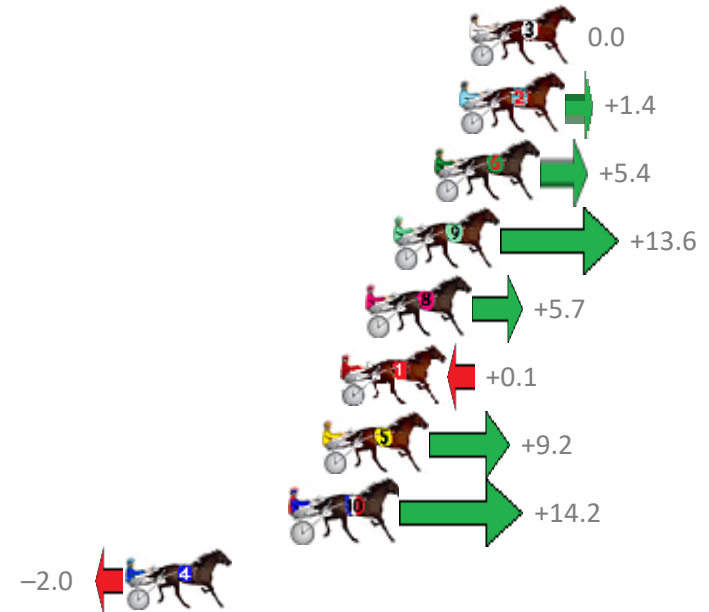

Redcliffe Race 2 Distance 1780m

Wednesday, 6 February 2019

Gross Time: 2:14.40 MileRate: 2:01.50 LeadTime: 11.10s First Qtr: 31.80s Second Qtr: 32.20s Third Qtr: 30.40s Fourth Qtr: 28.90s

NoHorse	Plc	Margin	Time	800Time (W)	400 Time (W)
3 VELOCE BELLA	1	0.0m	2:14.40	59.30s (0)	28.90s (0)
2 WEASEL	2	0.4m	2:14.43	59.20s (1)	28.86s (1)
6 GETOUTNWALK	3	1.4m	2:14.50	58.90s (1)	28.57s (1)
9 RUHTREBO	4	3.0m	2:14.62	58.29s (1)	28.67s (2)
8 ROWDYS ACE	5	4.1m	2:14.70	58.88s (0)	28.42s (0)
1 VINTAGE DREAM	6	5.1m	2:14.77	59.29s (0)	28.86s (0)
5 SPONDOOLEY	7	5.8m	2:14.82	58.62s (0)	28.45s (1)
10 MICKEE CULLEN	8	7.0m	2:14.91	58.25s (1)	28.51s (2)
4 WRITEABOUTCHELSEA	9	13.6m	2:15.38	59.45s (1)	29.74s (2)

Finish Position and metres gained from 800m

Sectionals
Powered by

PJ Harness Analyser
Master harness racing with the power of sectionals
Owners, Trainers and Punters - Check out what's new at www.pjdata.com.au

The Racing Queensland Board (trading as Racing Queensland) and provider are not responsible for the completeness or accuracy of any of the information contained herein, and makes no representations about its suitability for any purpose.