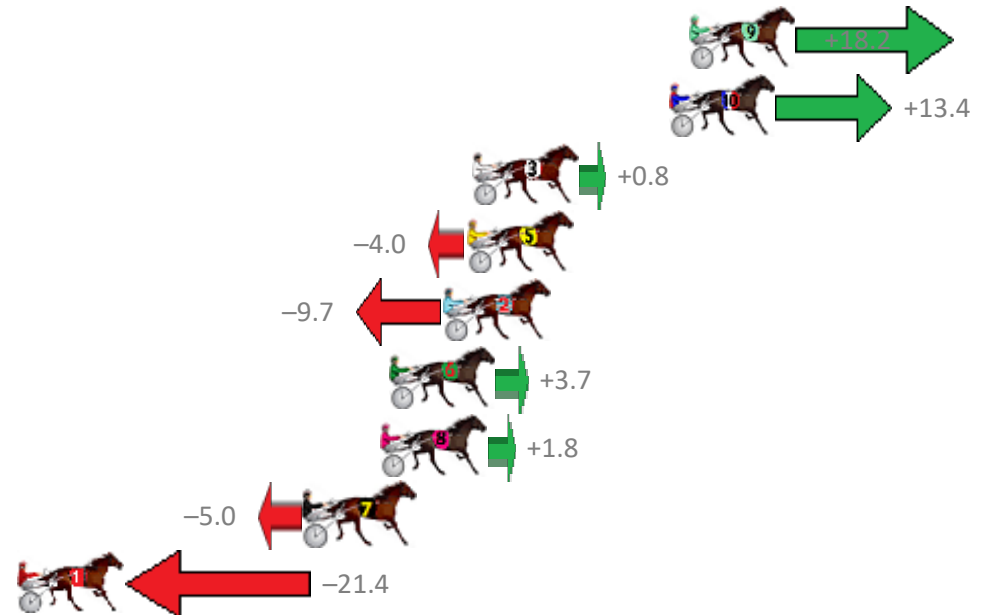

Redcliffe Race 9 Distance 1780m

Wednesday, 6 February 2019

Gross Time: 2:15.10 MileRate: 2:02.10 LeadTime: 11.30s First Qtr: 31.40s Second Qtr: 32.20s Third Qtr: 29.80s Fourth Qtr: 30.40s

NoHorse	Plc	Margin	Time	800Time (W)	400 Time (W)
9 ALL GOOD WALLY	1	0.0m	2:15.10	58.83s (1)	30.05s (2)
10 NIGHT NINJA	2	0.8m	2:15.16	59.19s (2)	30.45s (2)
3 MOLLIGUANNA	3	8.6m	2:15.75	60.14s (1)	30.69s (1)
5 MONTANA DAZZLER	4	8.8m	2:15.77	60.50s (1)	31.07s (1)
2 STUDLEIGH PATCH	5	9.7m	2:15.84	60.93s (0)	31.00s (0)
6 CHASIN DREAMZ	6	11.9m	2:16.00	59.92s (0)	30.12s (0)
8 QUALITY TIME	7	12.2m	2:16.03	60.06s (1)	30.38s (2)
7 LIVING FREE	8	15.2m	2:16.26	60.58s (0)	30.72s (1)
1 MY GIRL CHLOE	9	26.6m	2:17.12	61.81s (0)	31.87s (0)

Finish Position and metres gained from 800m

Sectionals
Powered by

PJ Harness Analyser
Master harness racing with the power of sectionals
Owners, Trainers and Punters - Check out what's new at www.pjdata.com.au

The Racing Queensland Board (trading as Racing Queensland) and provider are not responsible for the completeness or accuracy of any of the information contained herein, and makes no representations about its suitability for any purpose.