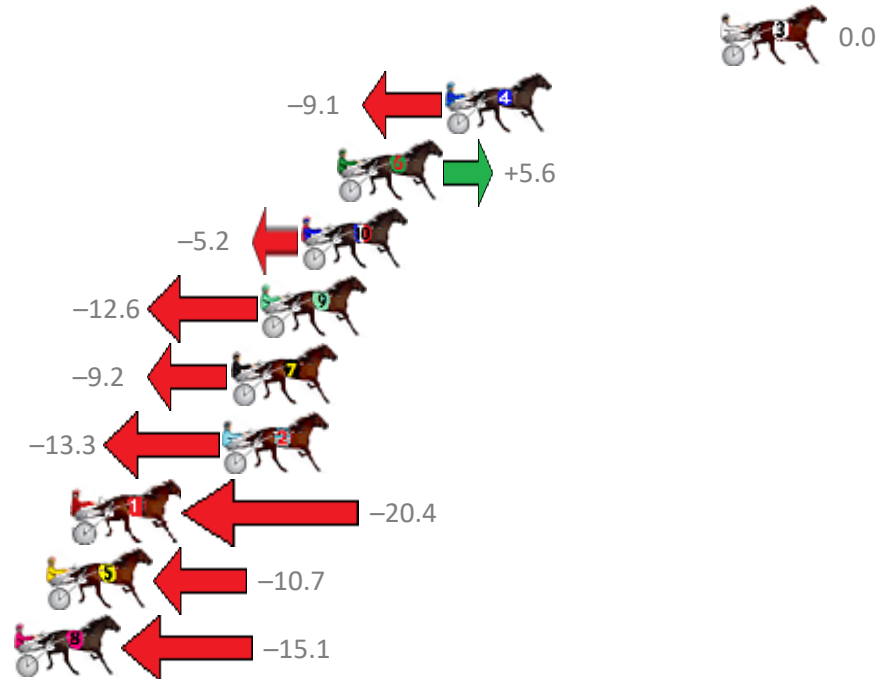

Redcliffe Race 1 Distance 2040m

Wednesday, 6 February 2019

Gross Time: 2:30.80 MileRate: 1:58.90 LeadTime: 30.90s First Qtr: 31.00s Second Qtr: 31.30s Third Qtr: 28.90s Fourth Qtr: 28.70s

NoHorse	Plc	Margin	Time	800Time (W)	400 Time (W)
3 TELL THE LINESMEN	1	0.0m	2:30.80	57.60s (0)	28.70s (0)
4 ONLY ONE PROMISE	2	10.9m	2:31.58	58.26s (1)	29.25s (1)
6 ELMS CREEK	3	15.2m	2:31.89	57.20s (1)	28.76s (2)
10 TOPNOTCH MACH	4	16.6m	2:31.99	57.97s (2)	29.19s (2)
9 PROJECTILE	5	18.2m	2:32.11	58.51s (2)	29.66s (2)
7 JUSTA DALE	6	19.4m	2:32.19	58.26s (0)	29.26s (0)
2 OLIVER WINKLE	7	19.7m	2:32.21	58.56s (1)	29.50s (1)
1 REAL KNUCKY	8	25.6m	2:32.64	59.07s (0)	30.08s (0)
5 DOLLARBILL	9	26.7m	2:32.72	58.37s (1)	29.68s (1)
8 MAHALO	10	30.7m	2:33.00	58.69s (0)	29.60s (0)

Finish Position and metres gained from 800m

Sectionals
Powered by

PJ Harness Analyser
Master harness racing with the power of sectionals
Owners, Trainers and Punters - Check out what's new at www.pjdata.com.au

The Racing Queensland Board (trading as Racing Queensland) and provider are not responsible for the completeness or accuracy of any of the information contained herein, and makes no representations about its suitability for any purpose.