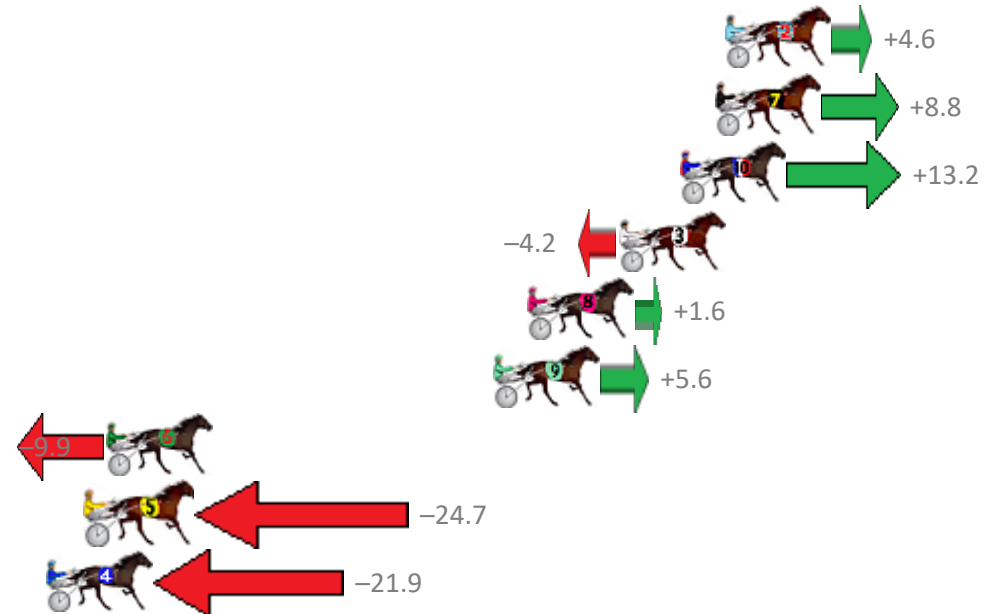

Redcliffe Race 5 Distance 1780m

Wednesday, 6 February 2019

Gross Time: 2:13.40 MileRate: 2:00.70 LeadTime: 11.20s First Qtr: 30.60s Second Qtr: 31.50s Third Qtr: 29.90s Fourth Qtr: 30.20s

NoHorse	Plc	Margin	Time	800Time (W)	400 Time (W)
2 SONNY ORLANDO	1	0.0m	2:13.40	59.75s (0)	29.84s (0)
7 BETTING BARON	2	0.4m	2:13.43	59.44s (0)	29.52s (0)
10 MONTEREY JACK	3	1.8m	2:13.54	59.11s (2)	29.34s (1)
3 DONNY JONES	4	4.2m	2:13.72	60.42s (0)	30.52s (0)
8 DOOLITTLE DANDY	5	7.8m	2:13.99	59.98s (1)	30.05s (2)
9 WAVEDANCER	6	9.2m	2:14.09	59.68s (1)	30.26s (1)
6 DOOLITTLE DOOFY	7	24.5m	2:15.25	60.84s (0)	30.92s (0)
5 RIVERLEIGH WILLIAM	8	25.3m	2:15.31	61.96s (1)	31.81s (1)
4 ONE LAST ROLL	9	26.9m	2:15.43	61.75s (1)	31.84s (2)

Finish Position and metres gained from 800m

Sectionals
Powered by

PJ Harness Analyser
Master harness racing with the power of sectionals
Owners, Trainers and Punters - Check out what's new at www.pjdata.com.au

The Racing Queensland Board (trading as Racing Queensland) and provider are not responsible for the completeness or accuracy of any of the information contained herein, and makes no representations about its suitability for any purpose.