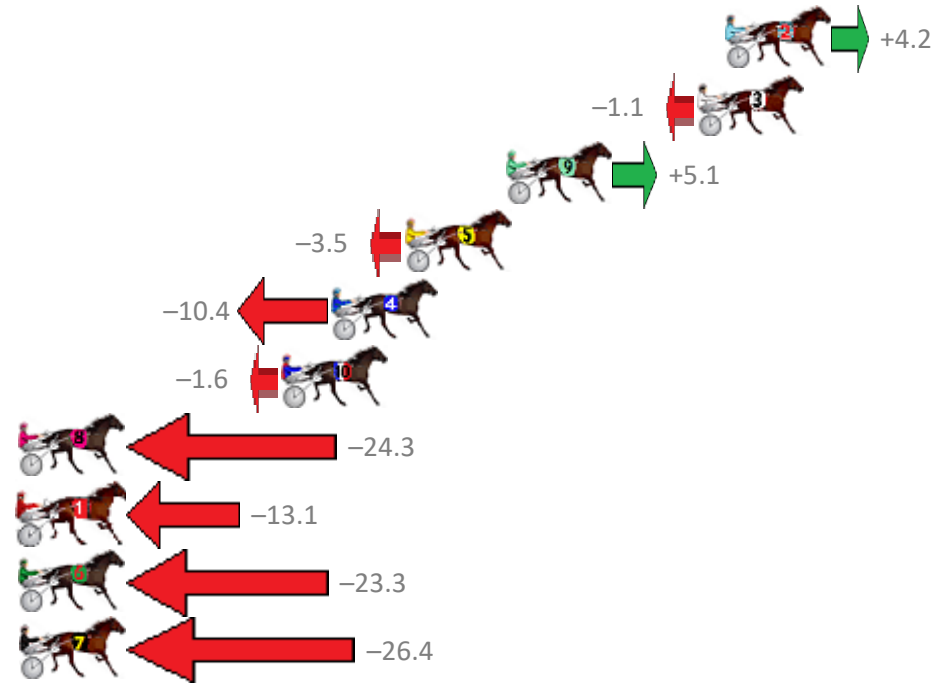

Redcliffe Race 6 Distance 1780m

Wednesday, 6 February 2019

Gross Time: 2:12.40 MileRate: 1:59.70 LeadTime: 11.40s First Qtr: 30.50s Second Qtr: 30.50s Third Qtr: 29.10s Fourth Qtr: 30.90s

NoHorse	Plc	Margin	Time	800Time (W)	400 Time (W)
2 MY MAGIC MERLIN	1	0.0m	2:12.40	59.69s (1)	30.50s (1)
3 IFYOUBELIEVE	2	1.1m	2:12.48	60.08s (0)	30.98s (0)
9 GIGANTIC JASPER	3	8.7m	2:13.07	59.62s (1)	30.35s (1)
5 MAJORESS JUJON	4	12.7m	2:13.38	60.26s (1)	31.03s (1)
4 SHAKEITUP	5	15.6m	2:13.61	60.78s (0)	31.58s (0)
10 SANTASTIC PRINCESS	6	17.6m	2:13.76	60.12s (0)	30.75s (0)
8 HALF MOON BEACH	7	35.9m	2:15.17	61.82s (0)	32.56s (0)
1 RAINBOW ATOMIC	8	37.3m	2:15.28	60.98s (0)	31.26s (0)
6 BARBOO	9	42.7m	2:15.70	61.75s (1)	32.22s (0)
7 AROONA	10	53.0m	2:16.49	61.98s (1)	31.83s (0)

Finish Position and metres gained from 800m

Sectionals
Powered by

PJ Harness Analyser
Master harness racing with the power of sectionals
Owners, Trainers and Punters - Check out what's new at www.pjdata.com.au

The Racing Queensland Board (trading as Racing Queensland) and provider are not responsible for the completeness or accuracy of any of the information contained herein, and makes no representations about its suitability for any purpose.