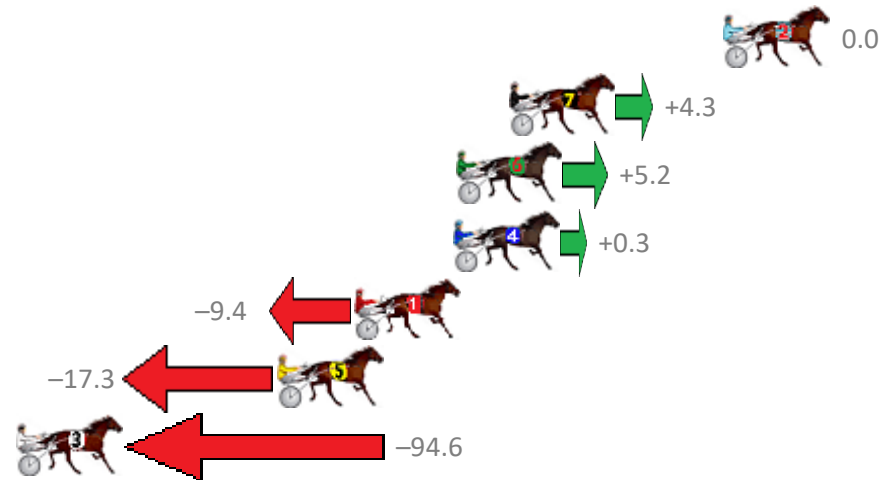

Redcliffe Race 7 Distance 2280m

Wednesday, 6 February 2019

Gross Time: 2:50.00 MileRate: 2:00.00 LeadTime: 48.90s First Qtr: 32.30s Second Qtr: 30.00s Third Qtr: 28.30s Fourth Qtr: 30.50s

NoHorse	Plc	Margin	Time	800Time (W)	400 Time (W)
2 THE MUSE	1	0.0m	2:50.00	58.80s (0)	30.50s (0)
7 CORPORAL LUNA	2	8.5m	2:50.65	58.48s (0)	30.31s (0)
6 VADER	3	10.6m	2:50.81	58.42s (1)	30.16s (1)
4 OUR BUSCEMI	4	10.7m	2:50.82	58.78s (1)	30.54s (1)
1 HOT ROD HEAVEN	5	14.6m	2:51.11	59.49s (0)	31.14s (0)
5 DRIVE THE DREAM	6	17.7m	2:51.35	60.07s (1)	31.48s (1)
3 HOT DOGMA	7	101.4m	2:57.73	65.75s (1)	35.79s (0)

Finish Position and metres gained from 800m

Sectionals
Powered by

PJ Harness Analyser
Master harness racing with the power of sectionals
Owners, Trainers and Punters - Check out what's new at www.pjdata.com.au

The Racing Queensland Board (trading as Racing Queensland) and provider are not responsible for the completeness or accuracy of any of the information contained herein, and makes no representations about its suitability for any purpose.