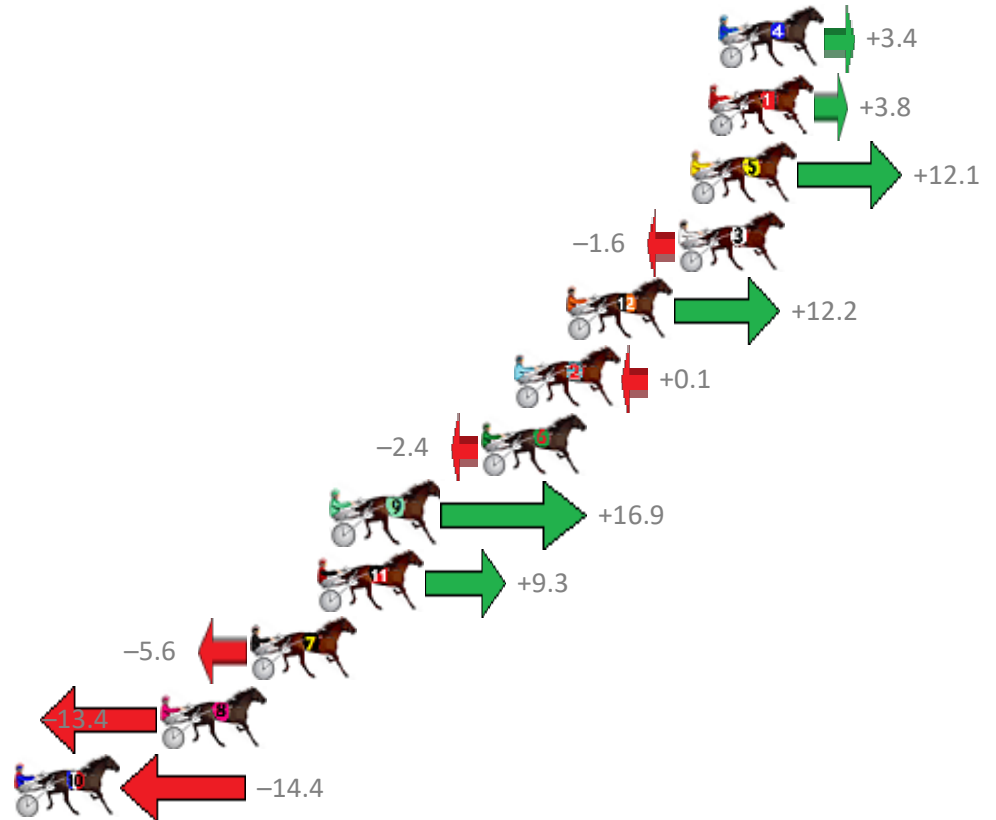

Albion Park Race 4 Distance 1660m

Friday, 8 February 2019

Gross Time: 2:01.60 MileRate: 1:57.90 LeadTime: 3.30s First Qtr: 27.40s Second Qtr: 32.70s Third Qtr: 28.80s Fourth Qtr: 29.40s

No Horse	Plc	Margin	Time	800Time (W)	400 Time (W)
4 ARK PATROL	1	0.0m	2:01.60	57.95s (1)	29.40s (1)
1 WEE JIMMY	2	0.4m	2:01.63	57.92s (0)	29.05s (0)
5 MY ULTIMATE HELL	3	1.1m	2:01.68	57.32s (1)	28.61s (1)
3 HEAVENS HURRICANE	4	1.6m	2:01.72	58.32s (0)	29.49s (0)
12 GETINANHANGON	5	6.0m	2:02.04	57.31s (1)	28.66s (1)
2 OUR MEMPHIS MAC	6	8.1m	2:02.20	58.19s (1)	29.50s (1)
6 JACKS GAMBIT	7	9.4m	2:02.29	58.37s (2)	29.87s (2)
9 BE ON THE SLY	8	15.3m	2:02.72	56.97s (0)	28.44s (0)
11 FUTURE FUN	9	15.9m	2:02.77	57.52s (1)	29.13s (0)
7 OMINOUS FLYER	10	18.6m	2:02.97	58.61s (2)	30.09s (2)
8 DARTESIAN	11	22.2m	2:03.23	59.17s (0)	29.99s (0)
10 LIGHTHORSE	12	32.6m	2:04.00	59.25s (2)	30.66s (2)

Finish Position and metres gained from 800m

Sectionals
Powered by

PJ Harness Analyser
Master harness racing with the power of sectionals
Owners, Trainers and Punters - Check out what's new at www.pjdata.com.au

The Racing Queensland Board (trading as Racing Queensland) and provider are not responsible for the completeness or accuracy of any of the information contained herein, and makes no representations about its suitability for any purpose.