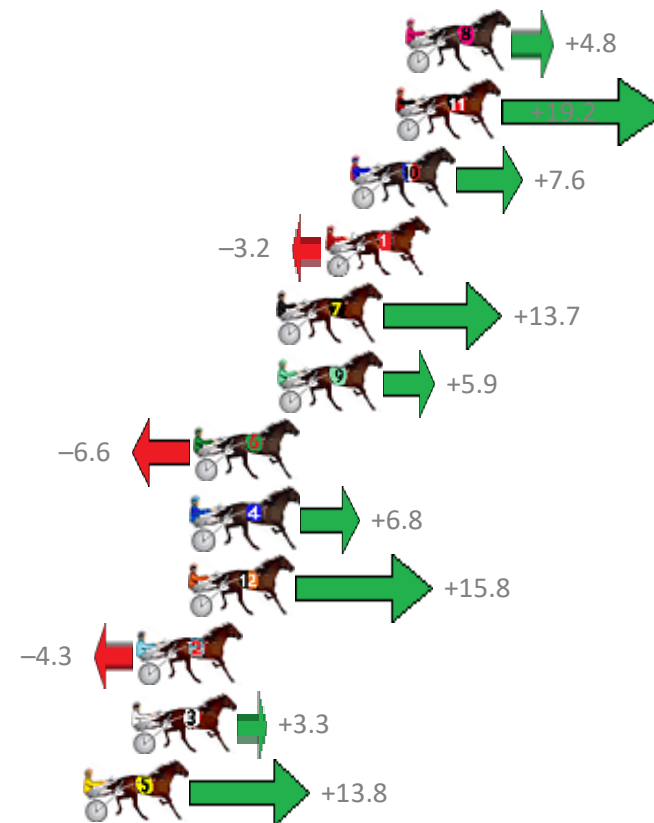

Albion Park Race 5 Distance 2138m

Friday, 8 February 2019

Gross Time: 2:37.00 MileRate: 1:58.20 LeadTime: 38.60s First Qtr: 30.10s Second Qtr: 30.00s Third Qtr: 28.90s Fourth Qtr: 29.40s

No Horse	Plc	Margin	Time	800Time (W)	400 Time (W)
8 JOHNNYCAKE	1	0.0m	2:37.00	57.95s (0)	28.90s (0)
11 NEWPORT DREAMZ	2	0.4m	2:37.03	56.90s (1)	28.17s (2)
10 MAJORDOIT	3	2.2m	2:37.16	57.75s (0)	28.74s (0)
1 TASSINI	4	3.2m	2:37.24	58.53s (0)	29.55s (0)
7 BANGKOK BRAVADO	5	5.1m	2:37.37	57.30s (0)	28.30s (0)
9 DIAMONDSFROMHEAV	6	5.1m	2:37.37	57.87s (1)	28.94s (2)
6 REGAL NIGHTSHADE	7	8.4m	2:37.62	58.78s (1)	30.02s (1)
4 WHERE'S THE SPIRIT	8	8.4m	2:37.62	57.80s (1)	29.03s (1)
12 OHOKA COOPER	9	8.6m	2:37.63	57.15s (1)	28.40s (2)
2 CC JONES	10	10.7m	2:37.79	58.61s (1)	29.64s (1)
3 CAESARS ASTRUM	11	10.9m	2:37.80	58.06s (0)	29.04s (0)
5 ONE OFF	12	12.8m	2:37.94	57.29s (0)	28.56s (0)

Finish Position and metres gained from 800m

Sectionals
Powered by

PJ Harness Analyser
Master harness racing with the power of sectionals
Owners, Trainers and Punters - Check out what's new at www.pjdata.com.au

The Racing Queensland Board (trading as Racing Queensland) and provider are not responsible for the completeness or accuracy of any of the information contained herein, and makes no representations about its suitability for any purpose.