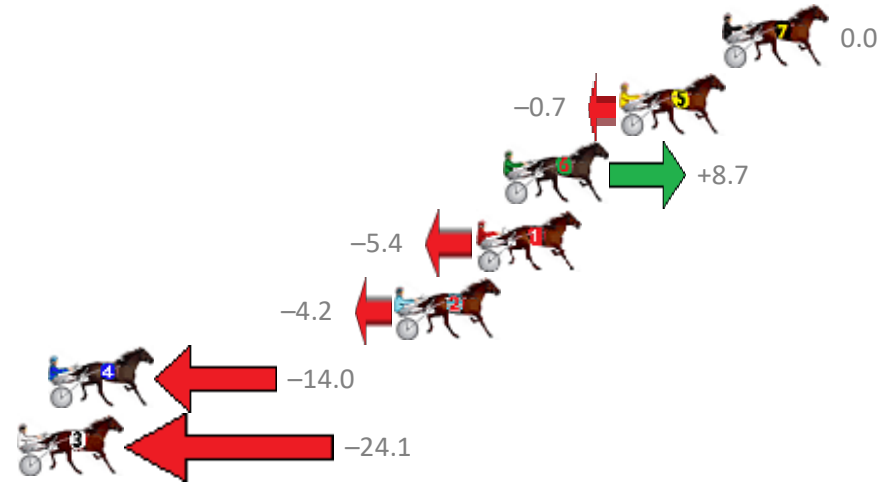

Albion Park Race 9 Distance 2138m

Friday, 8 February 2019

Gross Time: 2:37.80 MileRate: 1:58.80 LeadTime: 38.80s First Qtr: 30.90s Second Qtr: 31.00s Third Qtr: 28.40s Fourth Qtr: 28.70s

No Horse	Plc	Margin	Time	800Time (W)	400 Time (W)
7 BETTOR ATOM	1	0.0m	2:37.80	57.10s (0)	28.70s (0)
5 ONLY IN ROME	2	4.1m	2:38.09	57.15s (1)	28.75s (1)
6 SHERIFF JUJON	3	8.7m	2:38.42	56.48s (1)	27.98s (2)
1 DOMESTIC ART	4	9.8m	2:38.50	57.49s (0)	29.04s (0)
2 CHEYENNE AUTUMN	5	13.0m	2:38.73	57.40s (0)	28.74s (0)
4 BRONZE ECSTASY	6	26.8m	2:39.72	58.10s (1)	29.60s (2)
3 SUBTLE ADVICE	7	32.7m	2:40.15	58.82s (1)	30.07s (1)

Finish Position and metres gained from 800m

Sectionals
Powered by

PJ Harness Analyser
Master harness racing with the power of sectionals
Owners, Trainers and Punters - Check out what's new at www.pjdata.com.au

The Racing Queensland Board (trading as Racing Queensland) and provider are not responsible for the completeness or accuracy of any of the information contained herein, and makes no representations about its suitability for any purpose.