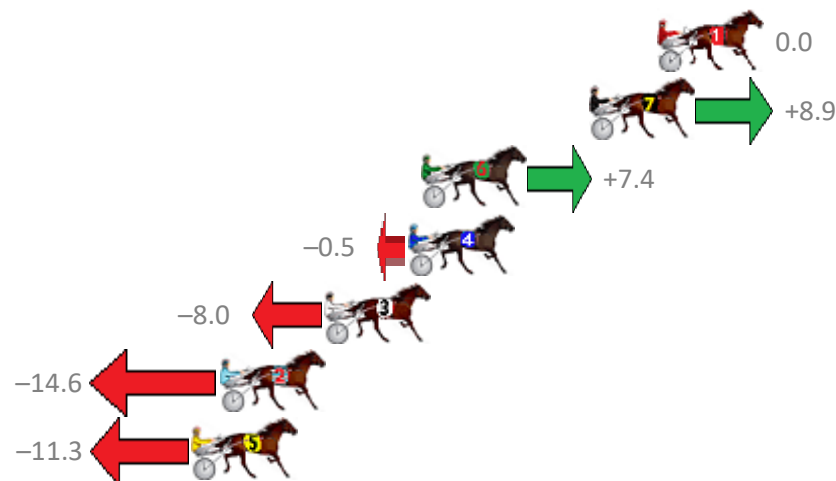

Albion Park Race 8 Distance 2138m

Friday, 8 February 2019

Gross Time: 2:38.60   MileRate: 1:59.40   LeadTime: 37.90s   First Qtr: 30.70s   Second Qtr: 30.40s   Third Qtr: 29.50s   Fourth Qtr: 30.10s

No Horse	Plc	Margin	Time	800Time (W)	400 Time (W)
1 REGAL ROCK	1	0.0m	2:38.60	59.60s (0)	30.10s (0)
7 JUST JOSHIN	2	2.7m	2:38.80	58.94s (1)	29.36s (2)
6 NAUGHTYINHEAVEN	3	9.4m	2:39.31	59.05s (1)	29.48s (2)
4 MEGIDDO	4	9.9m	2:39.34	59.64s (0)	30.11s (0)
3 THE RAGNBONE MAN	5	13.2m	2:39.59	60.20s (0)	30.70s (0)
2 HEADWIN	6	17.4m	2:39.91	60.69s (1)	31.11s (1)
5 PRIVATE JUJON	7	18.5m	2:39.99	60.44s (1)	30.83s (1)

Finish Position and metres gained from 800m

Sectionals
Powered by

PJ Harness Analyser
Master harness racing with the power of sectionals
Owners, Trainers and Punters - Check out what's new at www.pjdata.com.au

The Racing Queensland Board (trading as Racing Queensland) and provider are not responsible for the completeness or accuracy of any of the information contained herein, and makes no representations about its suitability for any purpose.