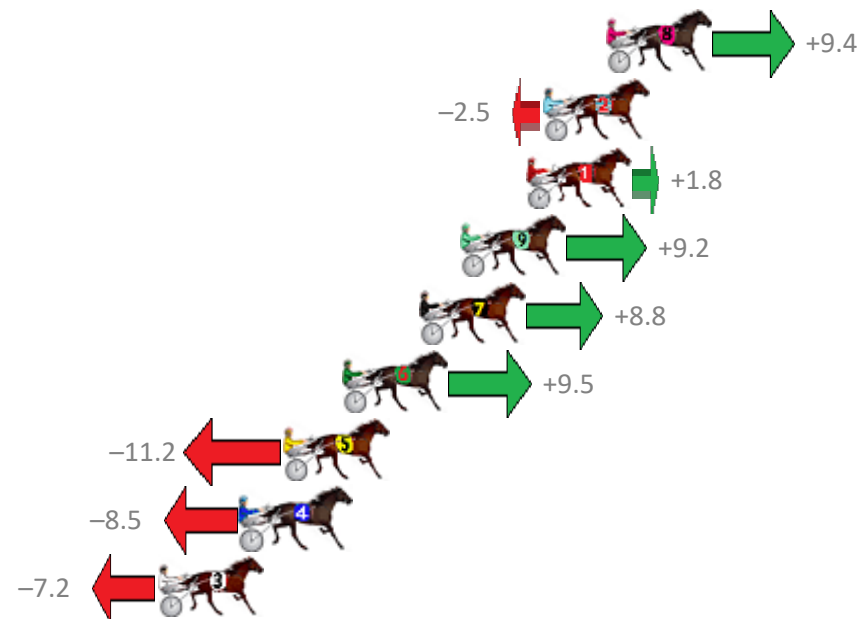

Albion Park Race 3 Distance 2138m

Friday, 8 February 2019

Gross Time: 2:35.50 MileRate: 1:57.10 LeadTime: 37.70s First Qtr: 30.80s Second Qtr: 28.90s Third Qtr: 28.50s Fourth Qtr: 29.60s

No Horse	Plc	Margin	Time	800Time (W)	400 Time (W)
8 OUR MELS DREAM	1	0.0m	2:35.50	57.42s (0)	28.89s (0)
2 EXCEPTIONAL MACH	2	2.5m	2:35.68	58.28s (0)	29.78s (0)
1 MACH SAM	3	3.2m	2:35.74	57.97s (0)	29.44s (0)
9 ALWAYS MY MATE	4	5.8m	2:35.93	57.43s (1)	29.02s (2)
7 ZAC MAC	5	7.4m	2:36.05	57.46s (0)	29.05s (0)
6 JESTER OH JESTER	6	10.5m	2:36.28	57.41s (1)	29.28s (1)
5 STIRLING WILLIAM	7	12.8m	2:36.45	58.91s (2)	30.19s (1)
4 CASINO TOMMY	8	14.5m	2:36.57	58.72s (1)	29.95s (1)
3 RAESAWINNER	9	17.8m	2:36.82	58.62s (1)	30.28s (2)

Finish Position and metres gained from 800m

Sectionals
Powered by

PJ Harness Analyser
Master harness racing with the power of sectionals
Owners, Trainers and Punters - Check out what's new at www.pjdata.com.au

The Racing Queensland Board (trading as Racing Queensland) and provider are not responsible for the completeness or accuracy of any of the information contained herein, and makes no representations about its suitability for any purpose.