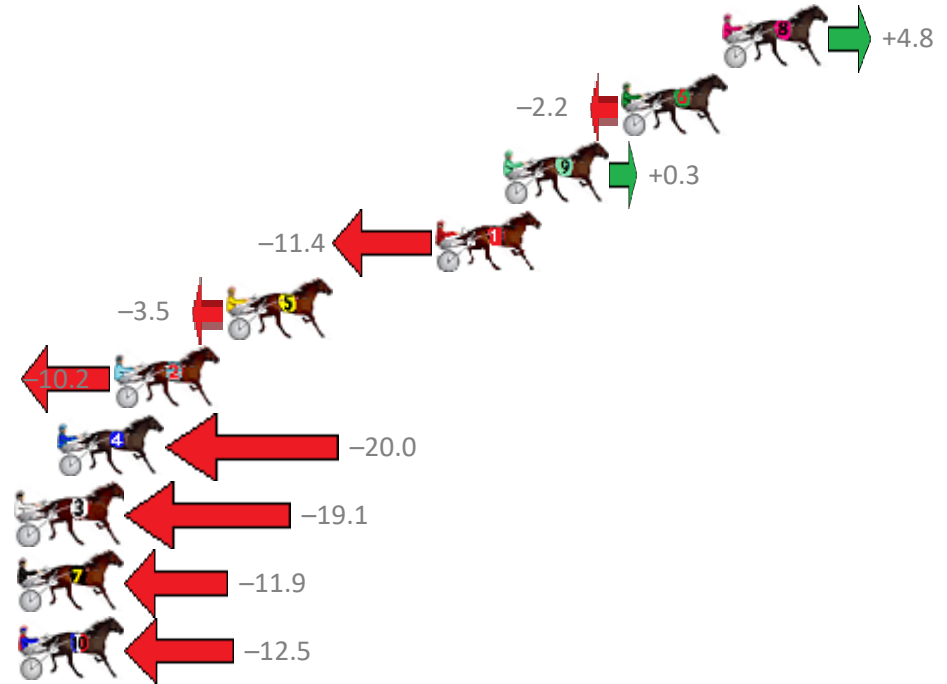

Finish Position and metres gained from 800m

Sectionals  
Powered by

**PJ Harness Analyser**  
Master harness racing with the power of sectionals  
Owners, Trainers and Punters - Check out what's new at [www.pjdata.com.au](http://www.pjdata.com.au)