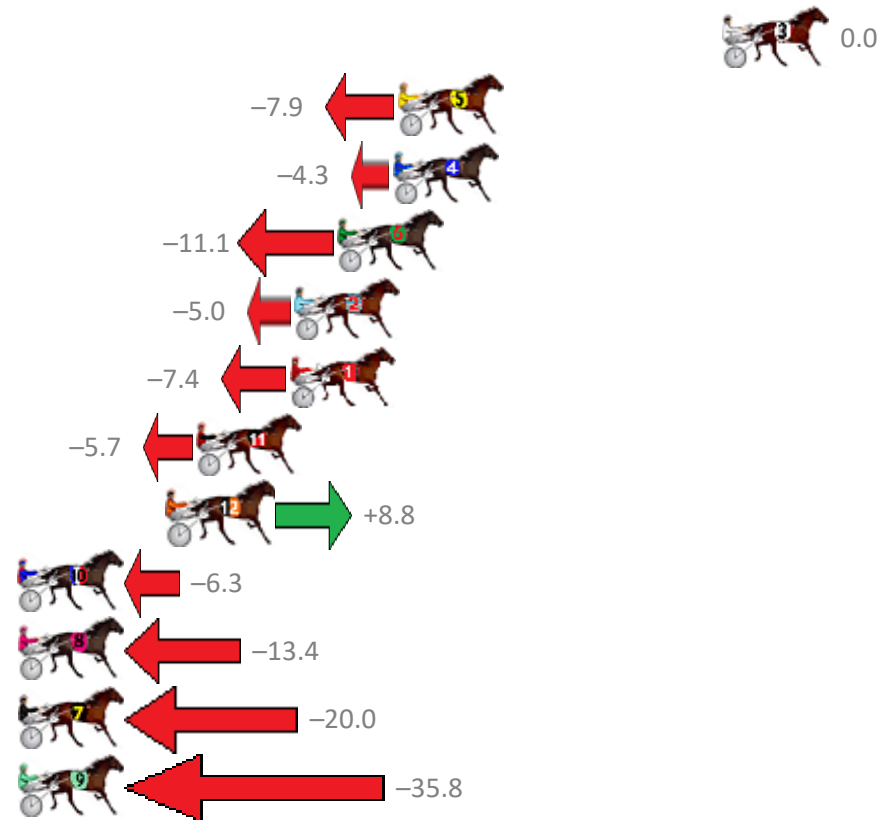

Albion Park Race 7 Distance 1660m

Friday, 8 February 2019

Gross Time: 1:59.40 MileRate: 1:55.80 LeadTime: 3.30s First Qtr: 28.40s Second Qtr: 31.40s Third Qtr: 28.60s Fourth Qtr: 27.70s

No Horse	Plc	Margin	Time	800Time (W)	400 Time (W)
3 BOULDER CITY	1	0.0m	1:59.40	56.30s (0)	27.70s (0)
5 LITTLE BOLT	2	12.9m	2:00.29	56.86s (0)	28.23s (0)
4 NEWMERELLA LADYKAY	3	13.1m	2:00.31	56.60s (1)	28.21s (1)
6 MISS MONEYBAGS	4	15.3m	2:00.46	57.08s (1)	28.66s (1)
2 CAPITALIZE	5	17.0m	2:00.58	56.65s (2)	28.67s (2)
1 IMPRESSIVE DIAMOND	6	17.2m	2:00.59	56.82s (0)	28.21s (0)
11 HIPSTAR	7	20.9m	2:00.85	56.70s (0)	28.43s (1)
12 MISS BLUE GLORY	8	22.0m	2:00.92	55.68s (1)	27.94s (1)
10 ROCKNROLL CLASSIC	9	32.3m	2:01.64	56.74s (2)	28.63s (2)
8 PRESLEYBEGOOD	10	35.0m	2:01.82	57.24s (2)	29.11s (2)
7 ROLL ONA RAINBOW	11	44.8m	2:02.50	57.71s (0)	29.27s (0)
9 ALI DOWNUNDER	12	52.6m	2:03.04	58.82s (2)	30.66s (2)

Finish Position and metres gained from 800m

Sectionals
Powered by

PJ Harness Analyser
Master harness racing with the power of sectionals
Owners, Trainers and Punters - Check out what's new at www.pjdata.com.au

The Racing Queensland Board (trading as Racing Queensland) and provider are not responsible for the completeness or accuracy of any of the information contained herein, and makes no representations about its suitability for any purpose.