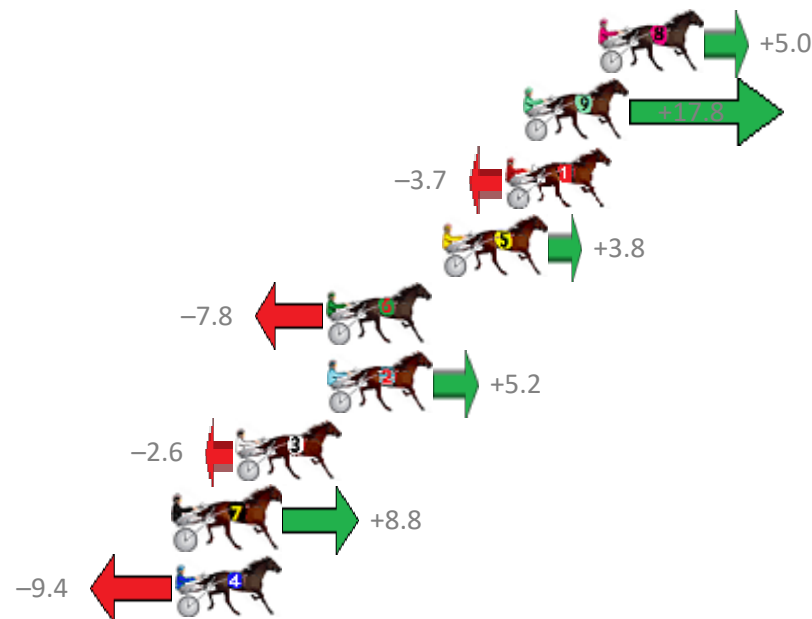

Albion Park Race 2 Distance 1660m

Friday, 8 February 2019

Gross Time: 1:58.50 MileRate: 1:54.80 LeadTime: 3.20s First Qtr: 28.20s Second Qtr: 30.00s Third Qtr: 28.60s Fourth Qtr: 28.50s

No Horse	Plc	Margin	Time	800Time (W)	400 Time (W)
8 LINCOLN ROAD	1	0.0m	1:58.50	56.74s (0)	28.17s (0)
9 MAKOA	2	3.0m	1:58.71	55.83s (1)	28.60s (2)
1 ONE WISE MAN	3	3.7m	1:58.76	57.36s (0)	28.76s (0)
5 SUBTLE DELIGHT	4	6.2m	1:58.94	56.83s (0)	28.06s (0)
6 ILLAWONG DREAMTIM	5	10.8m	1:59.27	57.66s (1)	28.93s (1)
2 OFFICIANADO	6	10.8m	1:59.27	56.73s (1)	28.04s (1)
3 VADER	7	14.4m	1:59.53	57.29s (1)	28.50s (2)
7 PSYCHEDELIC	8	16.8m	1:59.70	56.47s (1)	29.11s (2)
4 SON OF MARA	9	16.8m	1:59.70	57.77s (1)	28.97s (1)

Finish Position and metres gained from 800m

Sectionals
Powered by

PJ Harness Analyser
Master harness racing with the power of sectionals
Owners, Trainers and Punters - Check out what's new at www.pjdata.com.au

The Racing Queensland Board (trading as Racing Queensland) and provider are not responsible for the completeness or accuracy of any of the information contained herein, and makes no representations about its suitability for any purpose.