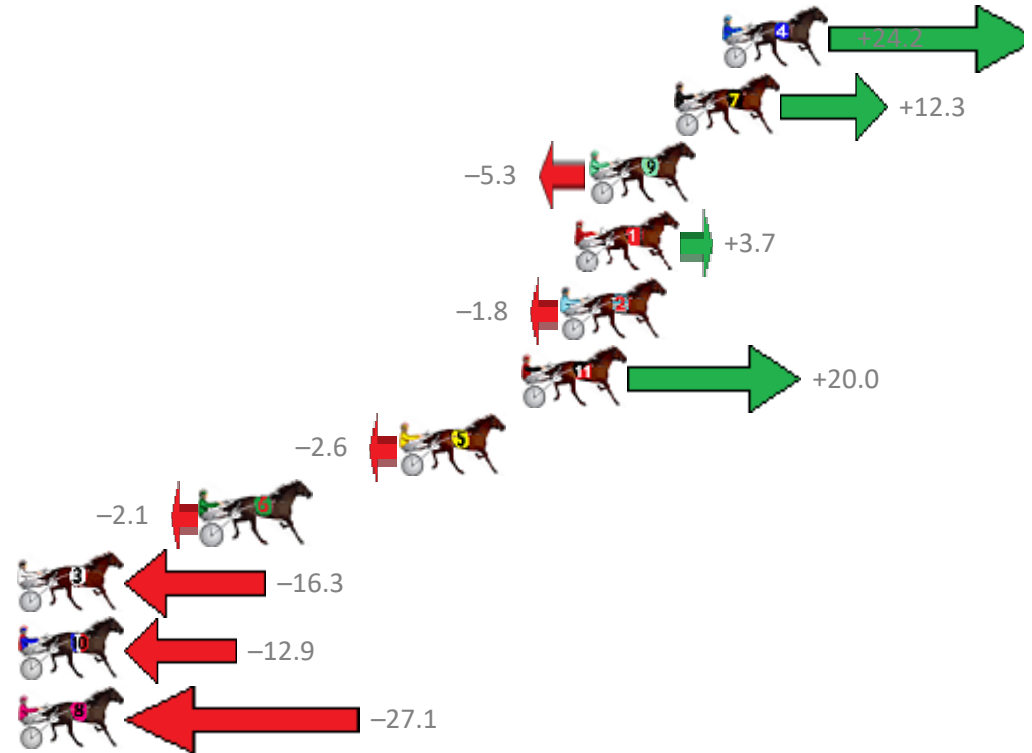

Albion Park Race 6 Distance 2138m

Friday, 8 February 2019

Gross Time: 2:45.80 MileRate: 2:04.20 LeadTime: 42.10s First Qtr: 29.90s Second Qtr: 31.80s Third Qtr: 31.20s Fourth Qtr: 30.80s

No Horse	Plc	Margin	Time	800Time (W)	400 Time (W)
4 GREG THE GREAT	1	0.0m	2:45.80	60.12s (2)	29.74s (2)
7 GALAXY HUNTER	2	1.9m	2:45.95	61.05s (0)	30.11s (0)
9 STONED AGAIN	3	5.3m	2:46.21	62.41s (0)	31.21s (0)
1 SOH TWISTED	4	5.9m	2:46.25	61.71s (0)	30.78s (0)
2 SCHIPPERS	5	6.4m	2:46.29	62.14s (0)	31.08s (1)
11 MISS INVASION	6	8.0m	2:46.42	60.45s (1)	30.03s (2)
5 DAY TOURER	7	12.8m	2:46.79	62.20s (1)	31.06s (1)
6 BOURBONONTHEROCK	8	20.7m	2:47.39	62.16s (0)	30.93s (1)
3 HIGH CLOUD LASS	9	35.3m	2:48.52	63.26s (2)	32.79s (2)
10 NORAHS FLING	10	36.9m	2:48.64	63.00s (0)	32.27s (0)
8 SODESKA	11	41.5m	2:49.00	64.10s (1)	32.89s (1)

Finish Position and metres gained from 800m

Sectionals
Powered by

PJ Harness Analyser
Master harness racing with the power of sectionals
Owners, Trainers and Punters - Check out what's new at www.pjdata.com.au

The Racing Queensland Board (trading as Racing Queensland) and provider are not responsible for the completeness or accuracy of any of the information contained herein, and makes no representations about its suitability for any purpose.