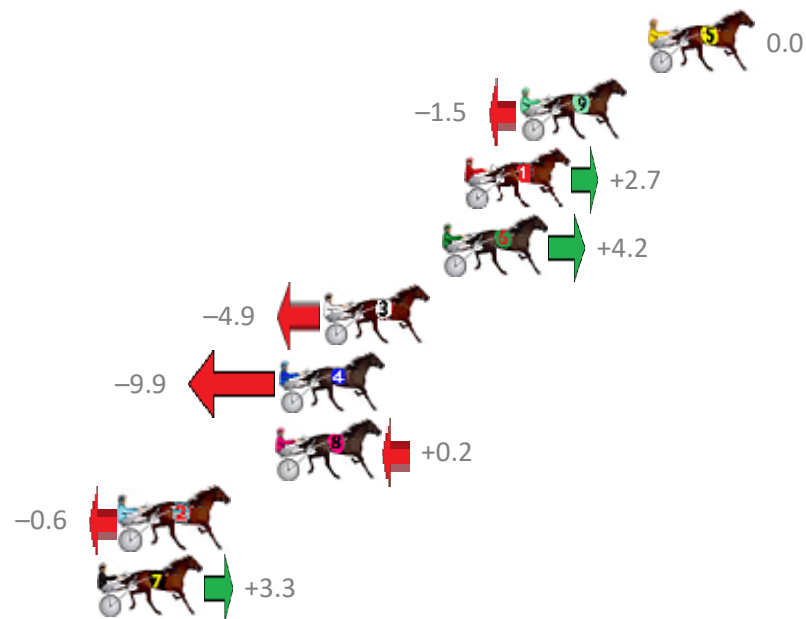

Albion Park Race 7 Distance 1660m

Saturday, 9 February 2019

Gross Time: 1:56.20 MileRate: 1:52.60 LeadTime: 3.40s First Qtr: 27.10s Second Qtr: 28.80s Third Qtr: 28.90s Fourth Qtr: 28.00s

No Horse	Plc	Margin	Time	800Time (W)	400 Time (W)
5 WATCH PULP FICTION	1	0.0m	1:56.20	56.90s (0)	28.00s (0)
9 MARETTI	2	5.1m	1:56.56	57.01s (1)	28.10s (1)
1 MANDY KRIDEN	3	7.3m	1:56.71	56.71s (0)	27.74s (0)
6 NUI TOC TIEN	4	8.2m	1:56.77	56.60s (1)	27.55s (1)
3 THE SHADY ONE	5	12.9m	1:57.10	57.25s (1)	28.20s (1)
4 REMEMBER THEM	6	14.7m	1:57.23	57.60s (0)	28.62s (0)
8 WITHALOTOFLUCK	7	14.8m	1:57.24	56.89s (0)	27.90s (0)
2 PARISIAN ROCKSTAR	8	21.0m	1:57.67	56.94s (0)	28.01s (0)
7 KOTARE YORK	9	21.9m	1:57.73	56.67s (0)	28.19s (1)

Finish Position and metres gained from 800m

Sectionals
Powered by

PJ Harness Analyser
Master harness racing with the power of sectionals
Owners, Trainers and Punters - Check out what's new at www.pjdata.com.au

The Racing Queensland Board (trading as Racing Queensland) and provider are not responsible for the completeness or accuracy of any of the information contained herein, and makes no representations about its suitability for any purpose.