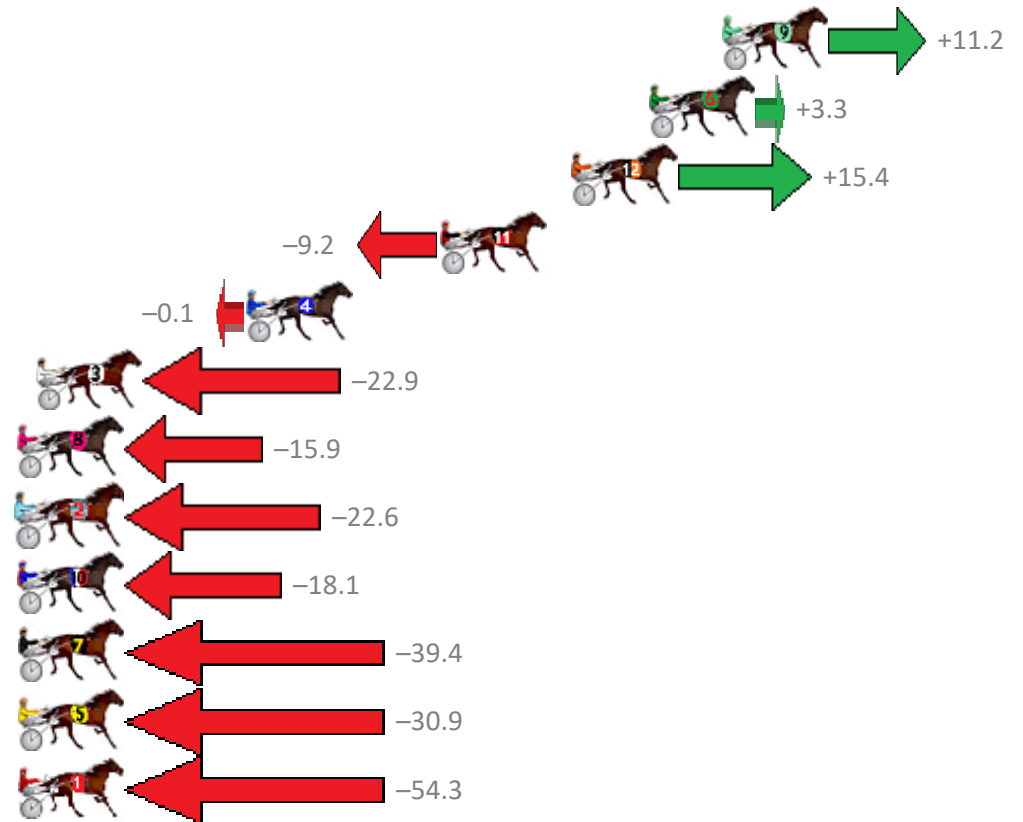

Albion Park Race 9 Distance 2138m

Saturday, 9 February 2019

Gross Time: 2:39.20 MileRate: 1:59.90 LeadTime: 36.80s First Qtr: 30.70s Second Qtr: 32.40s Third Qtr: 30.10s Fourth Qtr: 29.20s

No Horse	Plc	Margin	Time	800Time (W)	400 Time (W)
9 MIRACLE RISING	1	0.0m	2:39.20	58.47s (1)	29.00s (2)
6 SPUD	2	2.9m	2:39.41	59.06s (1)	29.11s (1)
12 EMPIRE BAY	3	6.0m	2:39.64	58.16s (1)	28.40s (2)
11 SPIRIT WALKER	4	11.2m	2:40.02	59.98s (1)	30.02s (0)
4 QUIETLY SPOKEN	5	18.9m	2:40.58	59.31s (0)	29.11s (1)
3 SHADY SADIE	6	27.3m	2:41.19	61.00s (0)	30.29s (0)
8 MIRACLE	7	30.1m	2:41.40	60.48s (0)	30.27s (1)
2 SCORCHED	8	31.8m	2:41.52	60.98s (0)	30.31s (0)
10 REDRIVERDEBBA	9	34.1m	2:41.69	60.64s (1)	30.81s (2)
7 MISTER GUNSEN	10	39.4m	2:42.08	62.22s (0)	31.49s (0)
5 LAVROS TEXAS	11	82.9m	2:45.25	61.59s (0)	31.60s (0)
1 MONORAIL	12	99.3m	2:46.45	63.32s (0)	32.43s (0)

Finish Position and metres gained from 800m

Sectionals
Powered by

PJ Harness Analyser
Master harness racing with the power of sectionals
Owners, Trainers and Punters - Check out what's new at www.pjdata.com.au

The Racing Queensland Board (trading as Racing Queensland) and provider are not responsible for the completeness or accuracy of any of the information contained herein, and makes no representations about its suitability for any purpose.