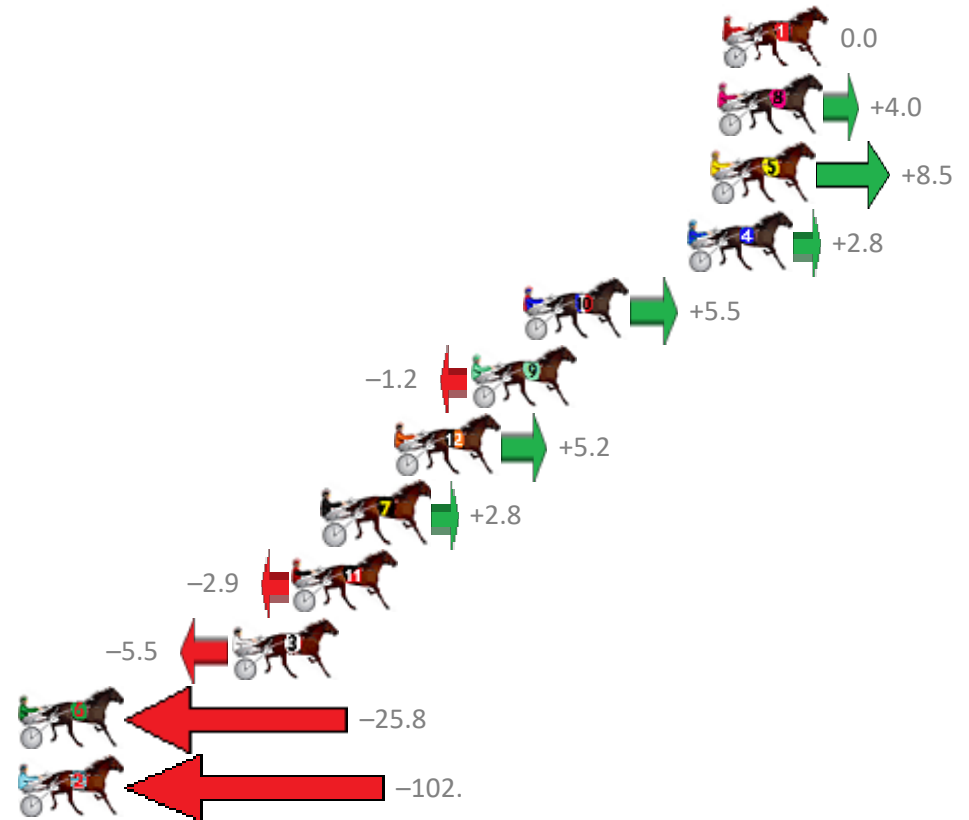

Albion Park Race 2 Distance 1660m

Saturday, 9 February 2019

Gross Time: 1:56.90 MileRate: 1:53.30 LeadTime: 3.50s First Qtr: 26.10s Second Qtr: 30.40s Third Qtr: 28.60s Fourth Qtr: 28.30s

No Horse	Plc	Margin	Time	800Time (W)	400 Time (W)
1 TOMEARA	1	0.0m	1:56.90	56.90s (0)	28.30s (0)
8 IMA TOP TYCOON	2	0.2m	1:56.91	56.62s (0)	27.97s (0)
5 GOTTA GOOD REASON	3	0.5m	1:56.94	56.30s (2)	27.91s (2)
4 OUR BONDI BEACH	4	1.4m	1:57.00	56.70s (2)	28.27s (1)
10 SKYFELLA CAM	5	7.9m	1:57.46	56.51s (0)	27.71s (0)
9 CROWNING GLORY	6	10.0m	1:57.61	56.99s (0)	28.20s (0)
12 BIG BRUCE	7	13.0m	1:57.82	56.53s (0)	27.66s (0)
7 CASINO GRIN	8	15.8m	1:58.02	56.70s (1)	27.86s (2)
11 CIRCLE LINE	9	17.1m	1:58.11	57.11s (1)	27.60s (2)
3 EARL JUJON	10	19.5m	1:58.28	57.29s (2)	28.38s (1)
6 CHIRPY CHUCKLES	11	28.2m	1:58.90	58.74s (1)	29.70s (1)
2 LEXY CAN WAIT	12	109.8m	2:04.67	64.20s (1)	34.14s (1)

Finish Position and metres gained from 800m

Sectionals
Powered by

PJ Harness Analyser
Master harness racing with the power of sectionals
Owners, Trainers and Punters - Check out what's new at www.pjdata.com.au

The Racing Queensland Board (trading as Racing Queensland) and provider are not responsible for the completeness or accuracy of any of the information contained herein, and makes no representations about its suitability for any purpose.