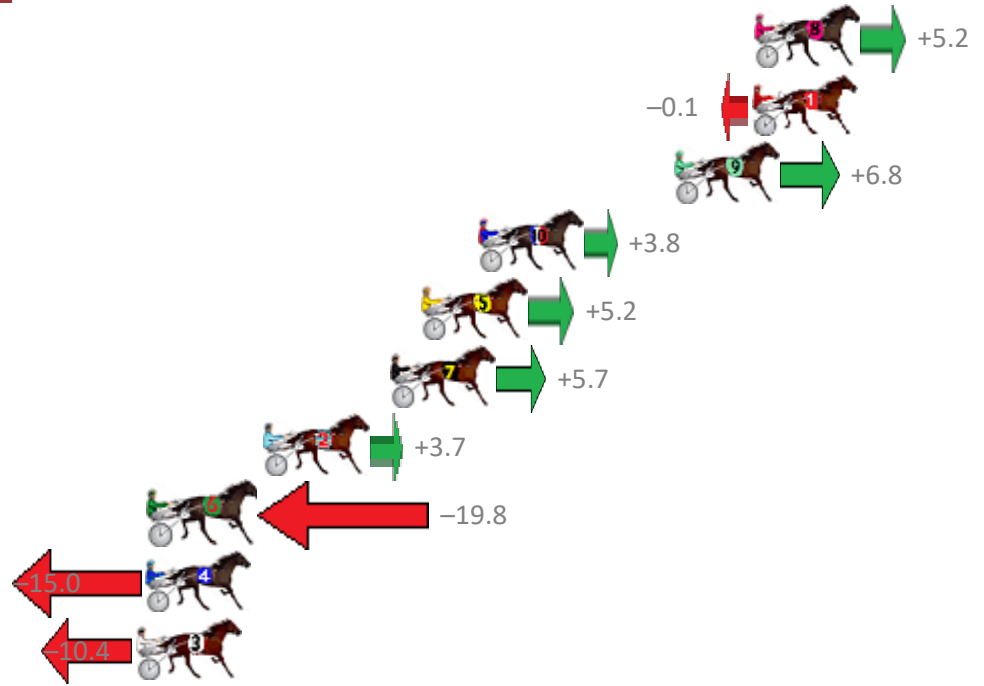

Albion Park Race 4 Distance 1660m

Saturday, 9 February 2019

Gross Time: 1:58.60 MileRate: 1:55.00 LeadTime: 3.30s First Qtr: 26.70s Second Qtr: 30.50s Third Qtr: 29.40s Fourth Qtr: 28.70s

No Horse	Plc	Margin	Time	800Time (W)	400 Time (W)
8 WITH AUTHORITY	1	0.0m	1:58.60	57.72s (0)	28.38s (0)
1 LUCIFERS LEGEND	2	0.1m	1:58.61	58.11s (0)	28.71s (0)
9 MAYWYNS BEST	3	3.2m	1:58.83	57.61s (0)	28.31s (0)
10 LOTS MORE ART	4	11.0m	1:59.39	57.82s (0)	28.51s (0)
5 GRINVIL	5	13.2m	1:59.55	57.72s (1)	28.44s (1)
7 WATTLEBANK FLYER	6	14.5m	1:59.64	57.69s (0)	28.42s (0)
2 DAYS END	7	19.5m	1:60.00	57.83s (1)	28.59s (2)
6 CRACKA STRIDE	8	24.0m	2:00.32	59.54s (1)	29.98s (1)
4 OLIVER WINKLE	9	24.2m	2:00.34	59.19s (1)	29.72s (2)
3 TOP TRIO	10	24.6m	2:00.37	58.86s (1)	29.43s (2)

Finish Position and metres gained from 800m

Sectionals
Powered by

PJ Harness Analyser
Master harness racing with the power of sectionals
Owners, Trainers and Punters - Check out what's new at www.pjdata.com.au

The Racing Queensland Board (trading as Racing Queensland) and provider are not responsible for the completeness or accuracy of any of the information contained herein, and makes no representations about its suitability for any purpose.