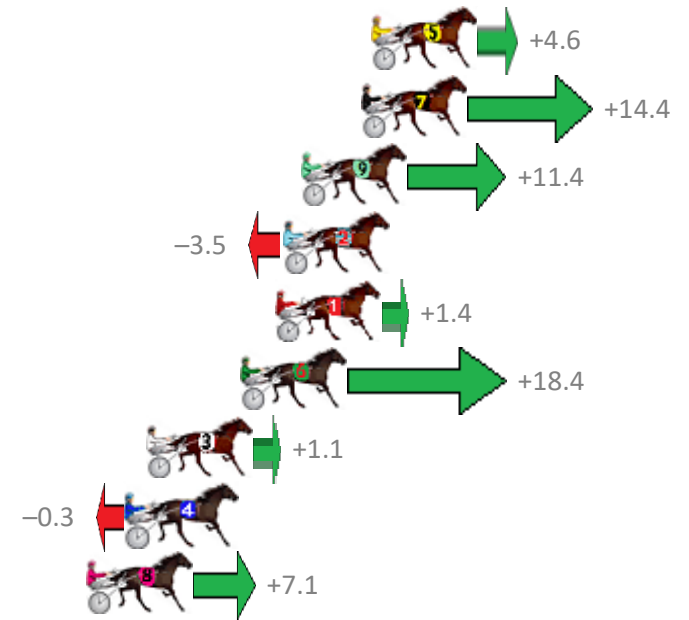

Albion Park Race 10 Distance 2138m

Saturday, 9 February 2019

Gross Time: 2:35.50 MileRate: 1:57.00 LeadTime: 37.30s First Qtr: 30.50s Second Qtr: 30.20s Third Qtr: 28.90s Fourth Qtr: 28.60s

No Horse	Plc	Margin	Time	800Time (W)	400 Time (W)
5 TRILIGHT BRIGADE	1	0.0m	2:35.50	57.17s (1)	28.47s (1)
7 CHARLYSE	2	0.4m	2:35.53	56.47s (0)	27.87s (2)
9 PAY ME INTEREST	3	2.8m	2:35.70	56.68s (1)	28.40s (2)
2 INVITE ONLY	4	3.5m	2:35.75	57.75s (0)	28.85s (0)
1 OUR DIAMOND EDITON	5	3.8m	2:35.77	57.40s (0)	28.56s (0)
6 ROCKNROLL EMMA	6	5.2m	2:35.87	56.18s (1)	27.74s (3)
3 CALL ME YOURS	7	8.9m	2:36.14	57.42s (0)	28.58s (0)
4 JUST ROKIN	8	9.7m	2:36.19	57.52s (1)	28.75s (1)
8 IM WITH LEXY	9	11.3m	2:36.31	56.99s (1)	28.51s (3)

Finish Position and metres gained from 800m

Sectionals
Powered by

PJ Harness Analyser
Master harness racing with the power of sectionals
Owners, Trainers and Punters - Check out what's new at www.pjdata.com.au

The Racing Queensland Board (trading as Racing Queensland) and provider are not responsible for the completeness or accuracy of any of the information contained herein, and makes no representations about its suitability for any purpose.