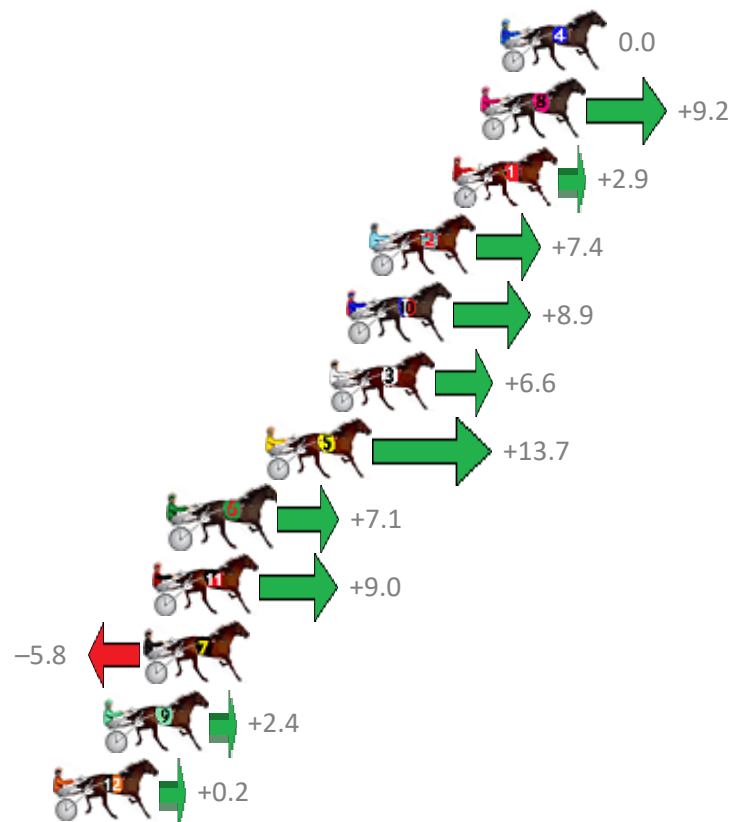

Albion Park Race 6 Distance 1660m

Saturday, 9 February 2019

Gross Time: 1:58.30 MileRate: 1:54.70 LeadTime: 3.20s First Qtr: 27.40s Second Qtr: 29.90s Third Qtr: 28.20s Fourth Qtr: 29.60s

No Horse	Plc	Margin	Time	800Time (W)	400 Time (W)
4 SMILING ARMADA	1	0.0m	1:58.30	57.80s (0)	29.60s (0)
8 HE GETS IT	2	0.8m	1:58.36	57.14s (0)	28.95s (0)
1 RECIPE FOR DREAMING	3	1.9m	1:58.44	57.59s (0)	29.36s (0)
2 FASTER BLASTER	4	5.2m	1:58.68	57.27s (2)	29.67s (1)
10 SHADOW HUNTER	5	6.1m	1:58.75	57.16s (0)	28.94s (0)
3 BETTING BARON	6	6.8m	1:58.80	57.32s (1)	28.83s (1)
5 GOODTIME STRIDE	7	9.3m	1:58.99	56.81s (1)	28.31s (2)
6 HAVANA MOON	8	13.1m	1:59.27	57.29s (0)	28.99s (0)
11 CONCENTRATION	9	13.8m	1:59.32	57.15s (2)	28.95s (2)
7 MATT BELFORD	10	14.2m	1:59.35	58.22s (1)	29.76s (1)
9 RIVERLEIGH WILLIAM	11	15.8m	1:59.47	57.63s (1)	29.14s (1)
12 COMIGAL	12	17.8m	1:59.62	57.79s (2)	29.60s (2)

Finish Position and metres gained from 800m

Sectionals
Powered by

PJ Harness Analyser
Master harness racing with the power of sectionals
Owners, Trainers and Punters - Check out what's new at www.pjdata.com.au

The Racing Queensland Board (trading as Racing Queensland) and provider are not responsible for the completeness or accuracy of any of the information contained herein, and makes no representations about its suitability for any purpose.