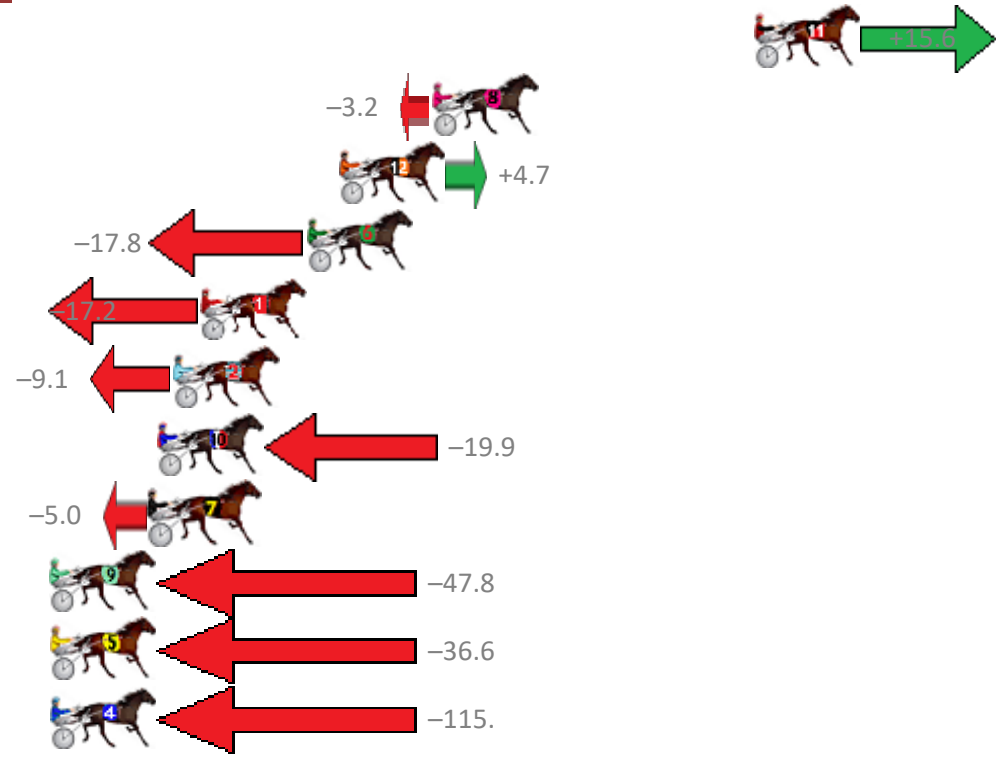

Albion Park Race 1 Distance 2138m

Saturday, 9 February 2019

Gross Time: 2:33.40 MileRate: 1:55.50 LeadTime: 36.30s First Qtr: 29.10s Second Qtr: 29.20s Third Qtr: 29.30s Fourth Qtr: 29.50s

No Horse	Plc	Margin	Time	800Time (W)	400 Time (W)
11 BUNDABURRA	1	0.0m	2:33.40	57.65s (2)	29.50s (1)
8 ZARAS DELIGHT	2	12.8m	2:34.34	59.04s (0)	29.51s (0)
12 OUTLAW FELLA	3	16.5m	2:34.62	58.45s (2)	30.11s (2)
6 ANNIKA MAGIC	4	17.8m	2:34.71	60.11s (0)	30.58s (0)
1 WERELIVINGTHEDREA	5	22.0m	2:35.02	60.06s (0)	30.53s (0)
2 DARBY BRIGHTS	6	23.1m	2:35.10	59.47s (0)	29.85s (2)
10 DIVAS DELIGHT	7	23.7m	2:35.15	60.26s (1)	30.70s (1)
7 BELLS BEACH HOUSE	8	24.0m	2:35.17	59.17s (0)	29.68s (3)
9 IMA GRUMPY POSSUM	9	58.8m	2:37.74	62.31s (2)	32.72s (1)
5 SWEET AS	10	61.4m	2:37.93	61.49s (0)	31.96s (0)
4 DRIVE THE DREAM	11	127.4m	2:42.80	67.27s (1)	35.71s (0)

Finish Position and metres gained from 800m

Sectionals
Powered by

PJ Harness Analyser
Master harness racing with the power of sectionals
Owners, Trainers and Punters - Check out what's new at www.pjdata.com.au

The Racing Queensland Board (trading as Racing Queensland) and provider are not responsible for the completeness or accuracy of any of the information contained herein, and makes no representations about its suitability for any purpose.