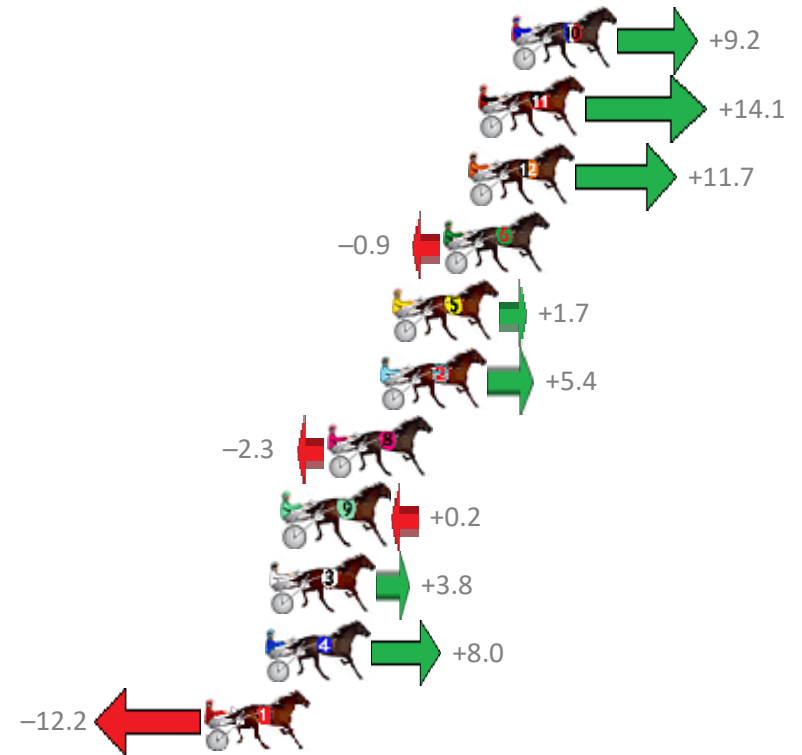

Albion Park Race 3 Distance 2138m

Saturday, 9 February 2019

Gross Time: 2:34.20 MileRate: 1:56.10 LeadTime: 36.90s First Qtr: 30.50s Second Qtr: 30.80s Third Qtr: 28.40s Fourth Qtr: 27.60s

No Horse	Plc	Margin	Time	800Time (W)	400 Time (W)
10 SLICE OF HEAVEN	1	0.0m	2:34.20	55.36s (2)	27.31s (2)
11 LILAC FLASH	2	1.3m	2:34.29	55.01s (1)	26.78s (2)
12 ARGYLE BEACH	3	1.7m	2:34.32	55.18s (2)	27.12s (2)
6 INVINCIBLE LOXTON	4	2.7m	2:34.39	56.06s (1)	27.70s (1)
5 SHARDS HALO	5	4.7m	2:34.52	55.88s (1)	27.54s (1)
2 THE SPACE INVADER	6	5.2m	2:34.56	55.62s (1)	27.27s (1)
8 ITS JUST KENNY	7	7.3m	2:34.70	56.16s (0)	27.74s (0)
9 SIR JULIAN	8	9.0m	2:34.82	55.99s (0)	27.48s (0)
3 EVERYTHING	9	9.6m	2:34.86	55.73s (0)	27.21s (0)
4 MR MEDDLE	10	9.8m	2:34.88	55.44s (0)	27.30s (1)
1 SPARKLING COLLECT	11	12.2m	2:35.04	56.85s (0)	28.44s (0)

Finish Position and metres gained from 800m

Sectionals
Powered by

PJ Harness Analyser
Master harness racing with the power of sectionals
Owners, Trainers and Punters - Check out what's new at www.pjdata.com.au

The Racing Queensland Board (trading as Racing Queensland) and provider are not responsible for the completeness or accuracy of any of the information contained herein, and makes no representations about its suitability for any purpose.