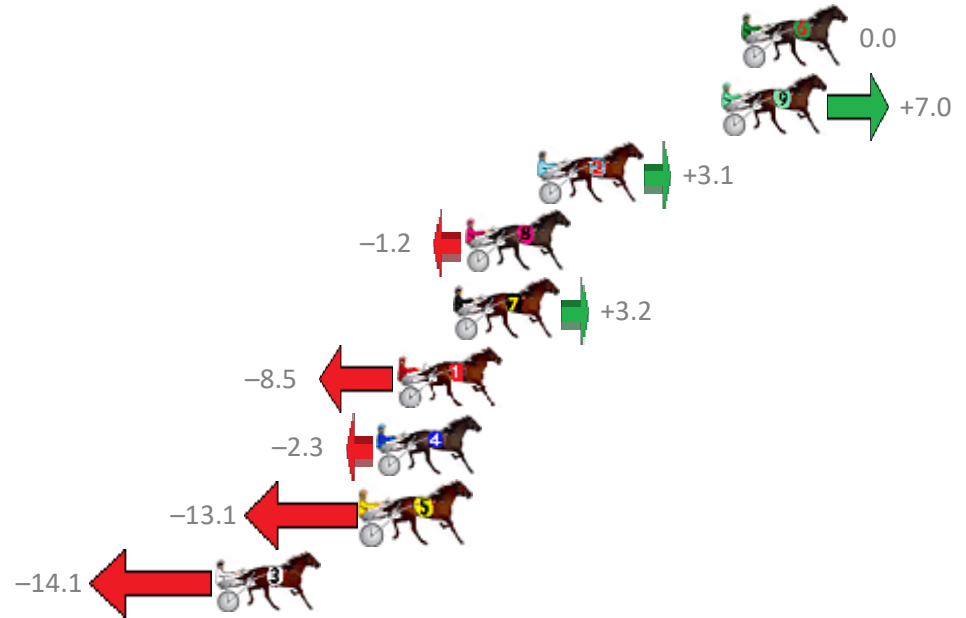

Albion Park Race 8 Distance 1660m

Saturday, 9 February 2019

Gross Time: 1:58.60 MileRate: 1:55.00 LeadTime: 3.50s First Qtr: 27.90s Second Qtr: 30.80s Third Qtr: 28.00s Fourth Qtr: 28.40s

No Horse	Plc	Margin	Time	800Time (W)	400 Time (W)
6 WEEDONS EXPRESS	1	0.0m	1:58.60	56.40s (0)	28.34s (0)
9 ROCK WITH SAM	2	0.8m	1:58.66	55.91s (2)	28.46s (1)
2 LANCELOT BROMAC	3	8.1m	1:59.18	56.18s (1)	28.05s (1)
8 KURAHAUPO GAMBLER	4	11.0m	1:59.38	56.48s (0)	27.55s (1)
7 IMTHE GOLDEN CHILD	5	11.4m	1:59.41	56.17s (0)	27.92s (1)
1 FIOKI	6	13.7m	1:59.57	57.00s (0)	28.01s (0)
4 RORY MACH	7	14.5m	1:59.63	56.56s (2)	28.88s (1)
5 SOHO SHANGHAI	8	15.1m	1:59.67	57.32s (1)	28.99s (0)
3 CANKICKATARGET	9	20.9m	2:00.08	57.39s (1)	29.05s (0)

Finish Position and metres gained from 800m

Sectionals
Powered by

PJ Harness Analyser
Master harness racing with the power of sectionals
Owners, Trainers and Punters - Check out what's new at www.pjdata.com.au

The Racing Queensland Board (trading as Racing Queensland) and provider are not responsible for the completeness or accuracy of any of the information contained herein, and makes no representations about its suitability for any purpose.