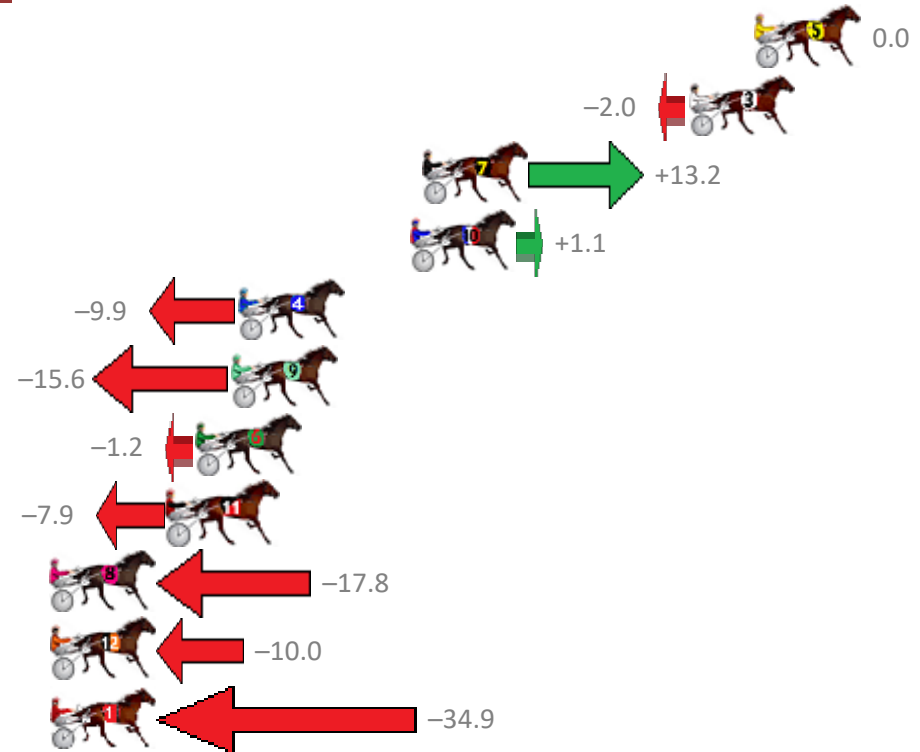

Albion Park Race 5 Distance 1660m

Saturday, 9 February 2019

Gross Time: 1:58.10 MileRate: 1:54.50 LeadTime: 3.20s First Qtr: 27.40s Second Qtr: 30.10s Third Qtr: 27.80s Fourth Qtr: 29.60s

No Horse	Plc	Margin	Time	800Time (W)	400 Time (W)
5 JUMPING JOLT	1	0.0m	1:58.10	57.40s (0)	29.60s (0)
3 MONIVAE	2	2.6m	1:58.29	57.54s (1)	29.69s (1)
7 OCEANS PREDATOR	3	13.2m	1:59.08	56.45s (1)	28.58s (2)
10 ARBIT MAJOR	4	13.7m	1:59.11	57.32s (0)	28.99s (0)
4 BACK PAGE NEWS	5	20.5m	1:59.62	58.11s (1)	29.83s (2)
9 ROCKNROLL MUSIC	6	20.8m	1:59.64	58.52s (1)	30.16s (1)
6 RIVERLEIGH JEFF	7	22.2m	1:59.74	57.49s (1)	29.29s (1)
11 RIVERLEIGH ROCKET	8	23.3m	1:59.82	57.97s (1)	29.68s (2)
8 SIR SEMPER FIDELIS	9	28.0m	2:00.17	58.68s (0)	30.40s (0)
12 ITSADANCEOFF	10	29.2m	2:00.26	58.12s (0)	29.81s (0)
1 LYNSANITY	11	39.7m	2:01.04	59.90s (0)	31.62s (0)

Finish Position and metres gained from 800m

Sectionals
Powered by

PJ Harness Analyser
Master harness racing with the power of sectionals
Owners, Trainers and Punters - Check out what's new at www.pjdata.com.au

The Racing Queensland Board (trading as Racing Queensland) and provider are not responsible for the completeness or accuracy of any of the information contained herein, and makes no representations about its suitability for any purpose.