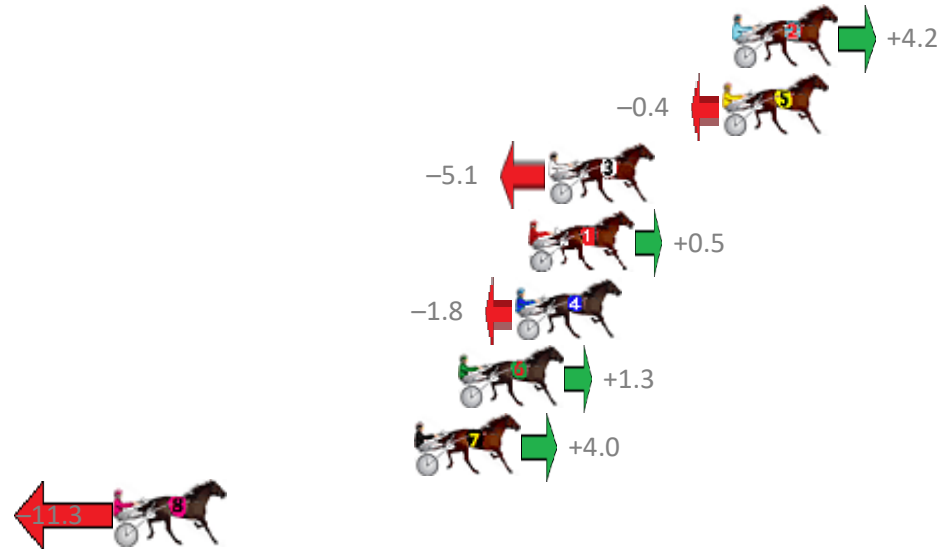

Albion Park Race 4 Distance 2138m

Friday, 15 February 2019

Gross Time: 2:37.40 MileRate: 1:58.50 LeadTime: 39.40s First Qtr: 31.00s Second Qtr: 30.80s Third Qtr: 27.70s Fourth Qtr: 28.50s

No Horse	Plc	Margin	Time	800Time (W)	400 Time (W)
2 HEAVENS HURRICANE	1	0.0m	2:37.40	55.90s (0)	28.20s (0)
5 KEY LARGO	2	0.4m	2:37.43	56.23s (0)	28.53s (0)
3 ONLY IN ROME	3	7.3m	2:37.92	56.56s (1)	28.93s (1)
1 SHERIFF JUJON	4	8.1m	2:37.98	56.16s (0)	28.45s (0)
4 WEE JIMMY	5	8.6m	2:38.01	56.33s (1)	28.69s (1)
6 YKIKAFIL	6	10.9m	2:38.18	56.11s (1)	28.49s (1)
7 ARK PATROL	7	12.6m	2:38.30	55.92s (1)	28.27s (1)
8 GETINANHANGON	8	24.5m	2:39.15	56.99s (0)	29.26s (0)

Finish Position and metres gained from 800m

Sectionals
Powered by

PJ Harness Analyser
Master harness racing with the power of sectionals
Owners, Trainers and Punters - Check out what's new at www.pjdata.com.au

The Racing Queensland Board (trading as Racing Queensland) and provider are not responsible for the completeness or accuracy of any of the information contained herein, and makes no representations about its suitability for any purpose.