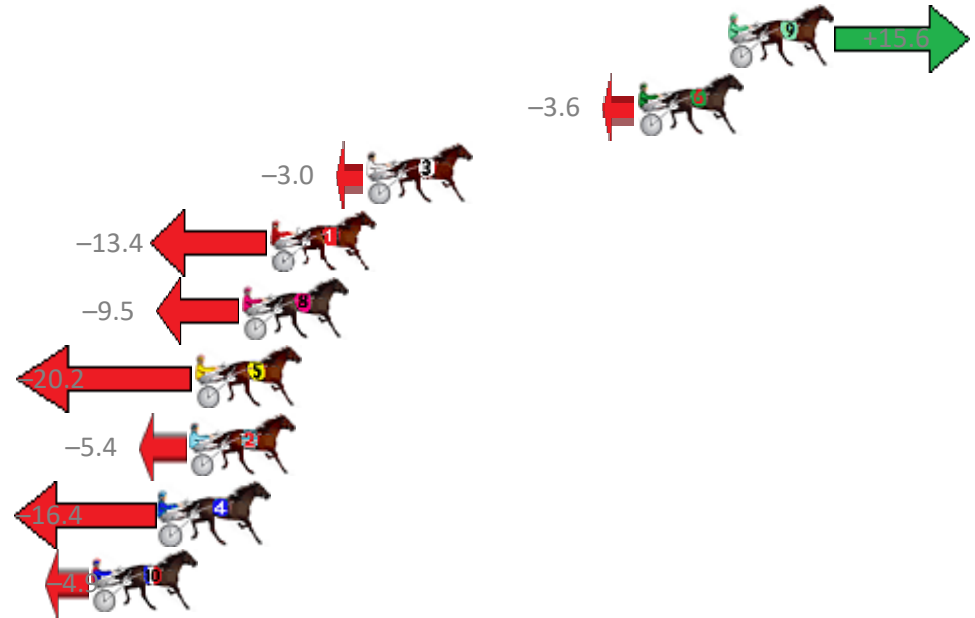

Albion Park Race 8 Distance 1660m

Friday, 15 February 2019

Gross Time: 1:58.20 MileRate: 1:54.60 LeadTime: 3.30s First Qtr: 27.20s Second Qtr: 30.70s Third Qtr: 27.80s Fourth Qtr: 29.20s

No Horse	Plc	Margin	Time	800Time (W)	400 Time (W)
9 HARD TO HEAR	1	0.0m	1:58.20	55.89s (2)	29.20s (1)
6 IM FREE FALLING	2	3.6m	1:58.46	57.26s (0)	29.42s (0)
3 TASSINI	3	14.4m	1:59.25	57.21s (1)	28.92s (1)
1 ROCKNROLL AMBER	4	18.2m	1:59.53	57.95s (0)	29.68s (0)
8 REGAL NIGHTSHADE	5	19.3m	1:59.61	57.68s (0)	29.35s (0)
5 MAJORDOIT	6	21.2m	1:59.75	58.44s (1)	30.13s (1)
2 SHADOW HUNTER	7	21.4m	1:59.76	57.38s (1)	29.26s (2)
4 ULTIMATE AD	8	22.6m	1:59.85	58.17s (1)	29.87s (1)
10 BETTOR ATOM	9	25.3m	2:00.05	57.35s (2)	29.98s (2)

Finish Position and metres gained from 800m

Sectionals
Powered by

PJ Harness Analyser
Master harness racing with the power of sectionals
Owners, Trainers and Punters - Check out what's new at www.pjdata.com.au

The Racing Queensland Board (trading as Racing Queensland) and provider are not responsible for the completeness or accuracy of any of the information contained herein, and makes no representations about its suitability for any purpose.