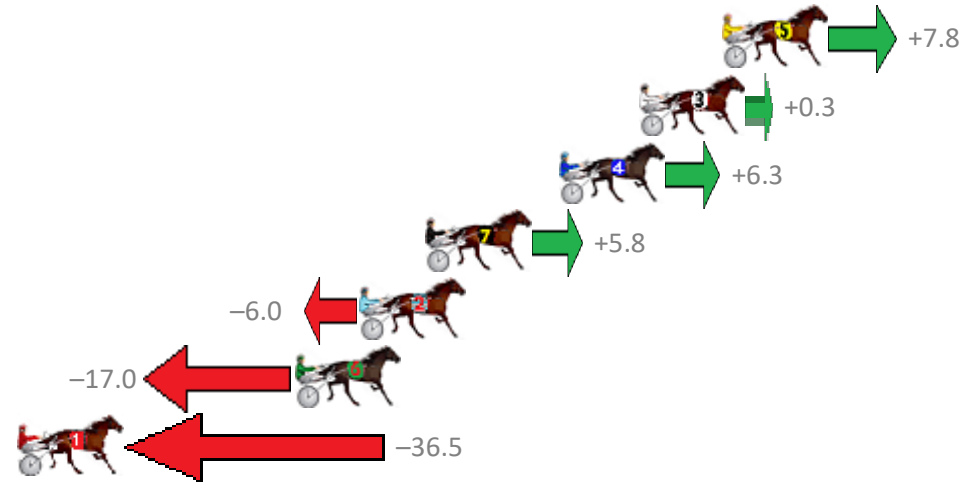

Albion Park Race 7 Distance 1660m

Friday, 15 February 2019

Gross Time: 1:58.70 MileRate: 1:55.10 LeadTime: 3.20s First Qtr: 28.10s Second Qtr: 31.30s Third Qtr: 27.60s Fourth Qtr: 28.50s

No Horse	Plc	Margin	Time	800Time (W)	400 Time (W)
5 JUMPING JOLT	1	0.0m	1:58.70	55.55s (1)	28.16s (1)
3 MAGOOGAN	2	3.3m	1:58.94	56.08s (1)	28.71s (1)
4 DESTINY WARRIOR	3	6.5m	1:59.16	55.66s (1)	28.14s (1)
7 OFFICIANADO	4	11.8m	1:59.54	55.69s (1)	28.14s (1)
2 HOT DOGMA	5	14.4m	1:59.73	56.52s (0)	28.41s (0)
6 MACHSASWINGER	6	17.0m	1:59.91	57.29s (0)	29.71s (0)
1 PLAYNSERIOUS	7	40.7m	2:01.60	58.66s (0)	30.66s (0)

Finish Position and metres gained from 800m

Sectionals
Powered by

PJ Harness Analyser
Master harness racing with the power of sectionals
Owners, Trainers and Punters - Check out what's new at www.pjdata.com.au

The Racing Queensland Board (trading as Racing Queensland) and provider are not responsible for the completeness or accuracy of any of the information contained herein, and makes no representations about its suitability for any purpose.