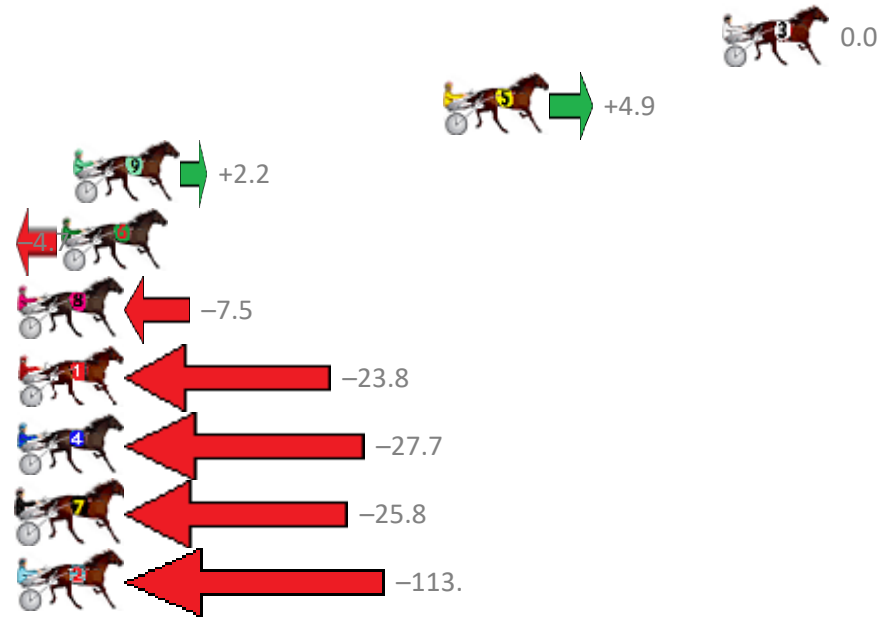

Albion Park Race 3 Distance 2138m

Friday, 15 February 2019

Gross Time: 2:44.30 MileRate: 2:03.10 LeadTime: 42.60s First Qtr: 31.00s Second Qtr: 31.30s Third Qtr: 29.00s Fourth Qtr: 30.40s

No Horse	Plc	Margin	Time	800Time (W)	400 Time (W)
3 MISS INVASION	1	0.0m	2:44.30	59.40s (0)	30.40s (0)
5 JEDDY R YA READY	2	11.1m	2:45.14	59.04s (0)	29.50s (1)
9 JUSTABITCOCO	3	25.8m	2:46.26	59.24s (1)	29.97s (2)
6 EL SWAVO	4	26.3m	2:46.30	59.75s (1)	30.86s (2)
8 MONORAIL	5	28.9m	2:46.50	59.96s (0)	30.50s (1)
1 SCHIPPERS	6	31.0m	2:46.66	61.17s (0)	31.54s (0)
4 SODESKA	7	39.3m	2:47.29	61.46s (0)	31.85s (0)
7 HELLBOUND	8	41.8m	2:47.48	61.32s (1)	32.19s (1)
2 GREG THE GREAT	9	157.7m	2:56.29	67.83s (0)	38.13s (0)

Finish Position and metres gained from 800m

Sectionals
Powered by

PJ Harness Analyser
Master harness racing with the power of sectionals
Owners, Trainers and Punters - Check out what's new at www.pjdata.com.au

The Racing Queensland Board (trading as Racing Queensland) and provider are not responsible for the completeness or accuracy of any of the information contained herein, and makes no representations about its suitability for any purpose.