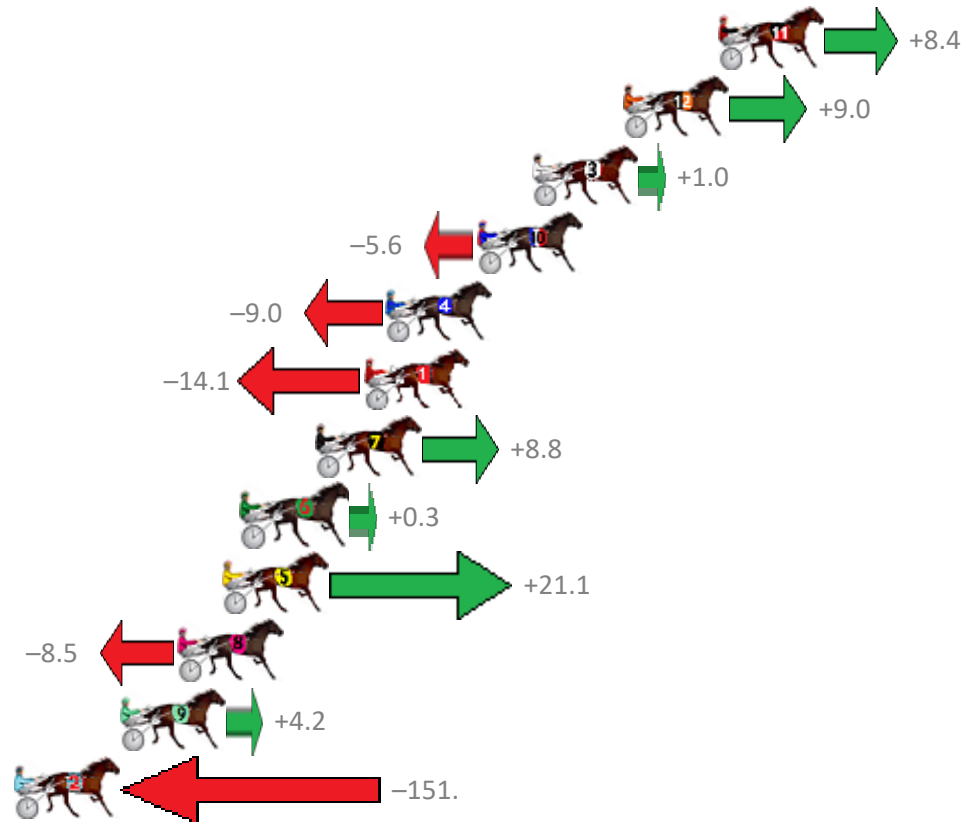

Albion Park Race 6 Distance 1660m

Friday, 15 February 2019

Gross Time: 2:01.40 MileRate: 1:57.70 LeadTime: 3.10s First Qtr: 28.40s Second Qtr: 31.80s Third Qtr: 29.30s Fourth Qtr: 28.80s

No Horse	Plc	Margin	Time	800Time (W)	400 Time (W)
11 GINA MACH	1	0.0m	2:01.40	57.49s (1)	28.48s (1)
12 HIPSTAR	2	3.8m	2:01.67	57.45s (1)	28.43s (1)
3 JUST JOSHIN	3	7.4m	2:01.93	58.03s (0)	28.66s (0)
10 PRESLEYBEGOOD	4	9.6m	2:02.09	58.51s (1)	29.49s (1)
4 RAINBOW ATOMIC	5	13.2m	2:02.35	58.75s (0)	29.38s (0)
1 NAUGHTYINHEAVEN	6	14.1m	2:02.42	59.12s (0)	29.79s (0)
7 THE RAGNBONE MAN	7	16.0m	2:02.55	57.46s (1)	28.56s (1)
6 DATTITUDE	8	18.9m	2:02.76	58.08s (1)	29.10s (1)
5 MONTANA NIGHTS	9	19.7m	2:02.82	56.57s (0)	28.52s (0)
8 WILD ABOUT TOWN	10	21.5m	2:02.95	58.72s (0)	29.25s (0)
9 MISS MONEYBAGS	11	23.8m	2:03.11	57.79s (2)	28.70s (1)
2 MEGIDDO	12	211.4m	2:16.62	69.10s (0)	33.94s (0)

Finish Position and metres gained from 800m

Sectionals
Powered by

PJ Harness Analyser
Master harness racing with the power of sectionals
Owners, Trainers and Punters - Check out what's new at www.pjdata.com.au

The Racing Queensland Board (trading as Racing Queensland) and provider are not responsible for the completeness or accuracy of any of the information contained herein, and makes no representations about its suitability for any purpose.