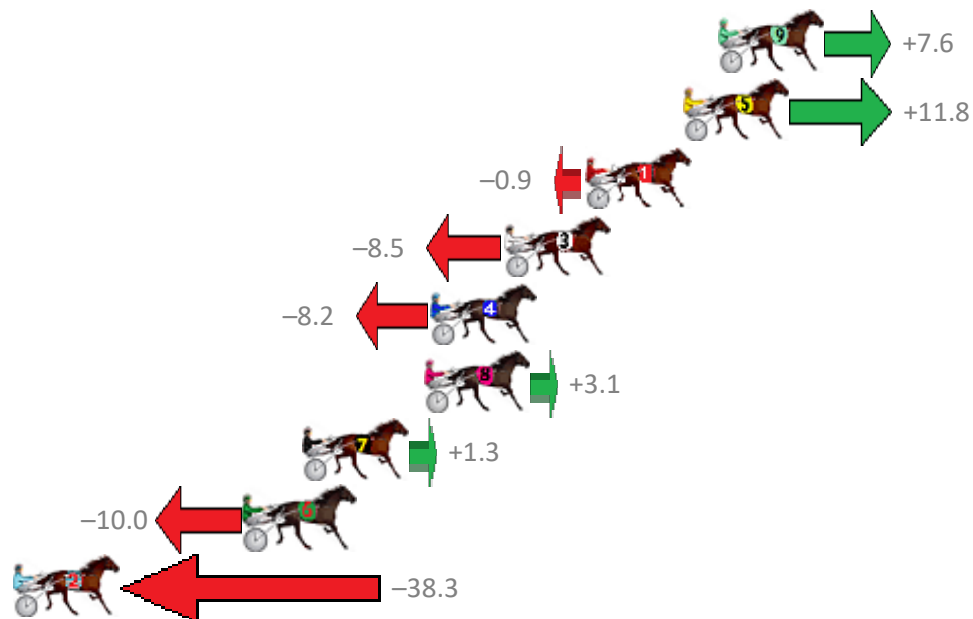

Finish Position and metres gained from 800m

Sectionals
Powered by

PJ Harness Analyser
Master harness racing with the power of sectionals
Owners, Trainers and Punters - Check out what's new at www.pjdata.com.au