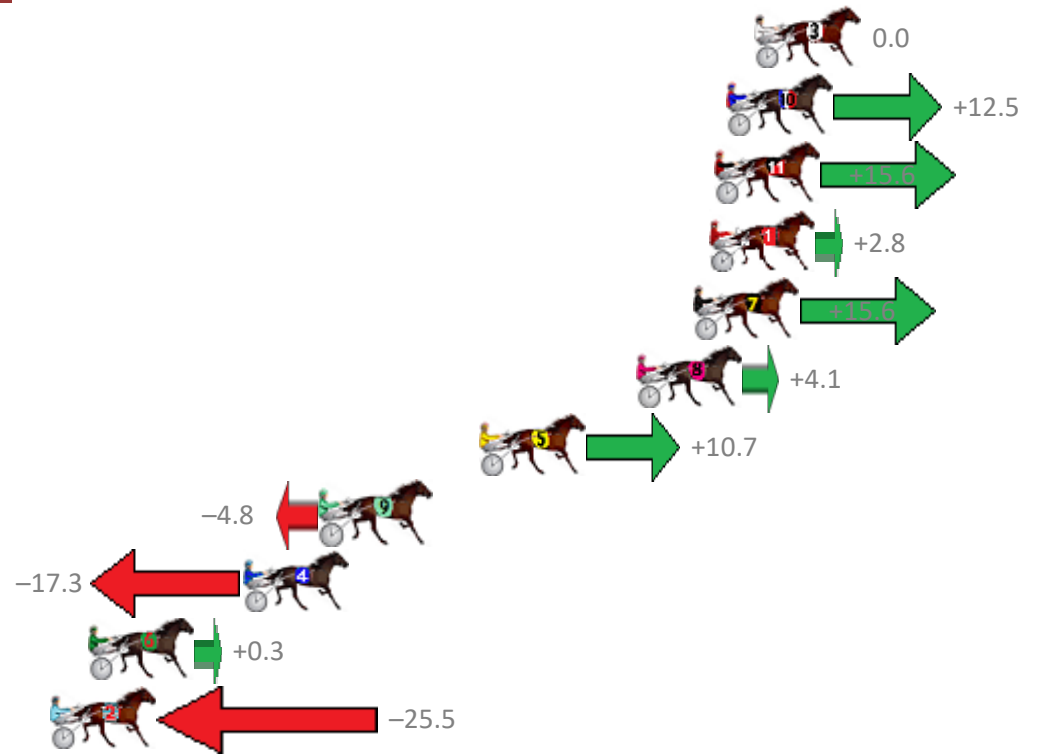

Albion Park Race 9 Distance 1660m

Friday, 15 February 2019

Gross Time: 1:58.20 MileRate: 1:54.60 LeadTime: 3.20s First Qtr: 27.50s Second Qtr: 30.10s Third Qtr: 27.80s Fourth Qtr: 29.60s

No Horse	Plc	Margin	Time	800Time (W)	400 Time (W)
3 EXCEPTIONAL MACH	1	0.0m	1:58.20	57.40s (0)	29.60s (0)
10 WATTLEBANK FLYER	2	1.1m	1:58.28	56.50s (0)	28.59s (0)
11 OUR MELS DREAM	3	1.6m	1:58.32	56.28s (1)	29.32s (2)
1 MACH SAM	4	1.8m	1:58.33	57.20s (0)	29.33s (0)
7 ALWAYS MY MATE	5	2.4m	1:58.38	56.28s (0)	28.22s (0)
8 RAESAWINNER	6	4.7m	1:58.55	57.11s (0)	29.24s (0)
5 STIRLING WILLIAM	7	10.9m	1:59.01	56.63s (1)	29.31s (2)
9 CASINO TOMMY	8	17.2m	1:59.47	57.74s (1)	29.53s (1)
4 SURFACE TO AIR	9	20.3m	1:59.70	58.64s (1)	30.13s (1)
6 JESTER OH JESTER	10	26.5m	2:00.16	57.38s (1)	30.08s (2)
2 VALTONA	11	32.7m	2:00.62	59.23s (1)	31.62s (1)

Finish Position and metres gained from 800m

Sectionals
Powered by

PJ Harness Analyser
Master harness racing with the power of sectionals
Owners, Trainers and Punters - Check out what's new at www.pjdata.com.au

The Racing Queensland Board (trading as Racing Queensland) and provider are not responsible for the completeness or accuracy of any of the information contained herein, and makes no representations about its suitability for any purpose.