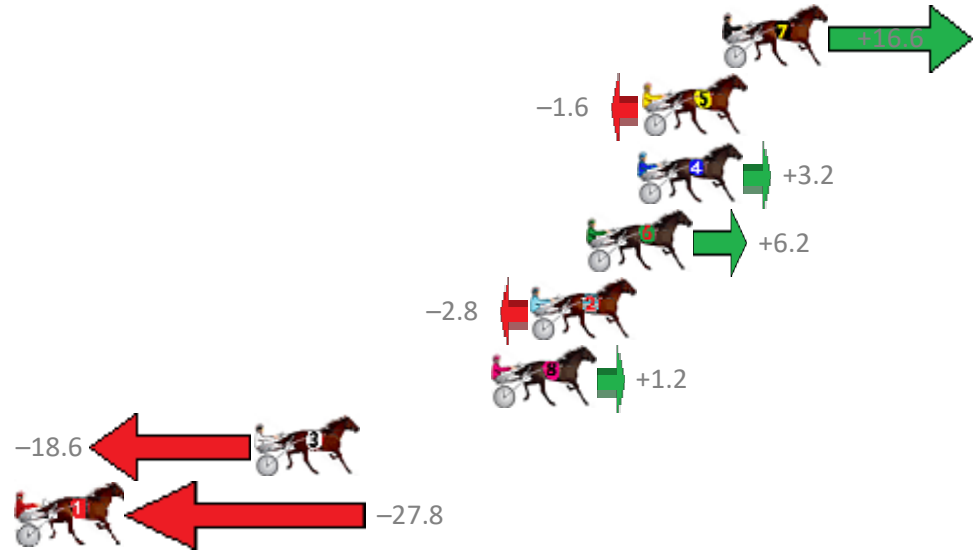

Albion Park Race 2 Distance 2138m

Friday, 15 February 2019

Gross Time: 2:34.50 MileRate: 1:56.30 LeadTime: 38.10s First Qtr: 29.50s Second Qtr: 29.50s Third Qtr: 28.10s Fourth Qtr: 29.30s

No Horse	Plc	Margin	Time	800Time (W)	400 Time (W)
7 WHERE'S THE SPIRIT	1	0.0m	2:34.50	56.21s (1)	28.35s (2)
5 MATT BELFORD	2	3.2m	2:34.73	57.51s (1)	29.53s (1)
4 BRONZE ECSTASY	3	3.4m	2:34.75	57.17s (1)	29.18s (1)
6 BANGKOK BRAVADO	4	5.4m	2:34.90	56.96s (1)	29.08s (2)
2 EPIRUS BOY	5	7.6m	2:35.06	57.60s (0)	29.39s (0)
8 MATRON JUJON	6	9.2m	2:35.17	57.31s (0)	29.08s (0)
3 KARLOO JONNO	7	18.6m	2:35.86	58.73s (0)	30.55s (0)
1 HOLDINGNO CURRENCY	8	44.0m	2:37.72	59.39s (0)	30.90s (0)

Finish Position and metres gained from 800m

Sectionals
Powered by

PJ Harness Analyser
Master harness racing with the power of sectionals
Owners, Trainers and Punters - Check out what's new at www.pjdata.com.au

The Racing Queensland Board (trading as Racing Queensland) and provider are not responsible for the completeness or accuracy of any of the information contained herein, and makes no representations about its suitability for any purpose.