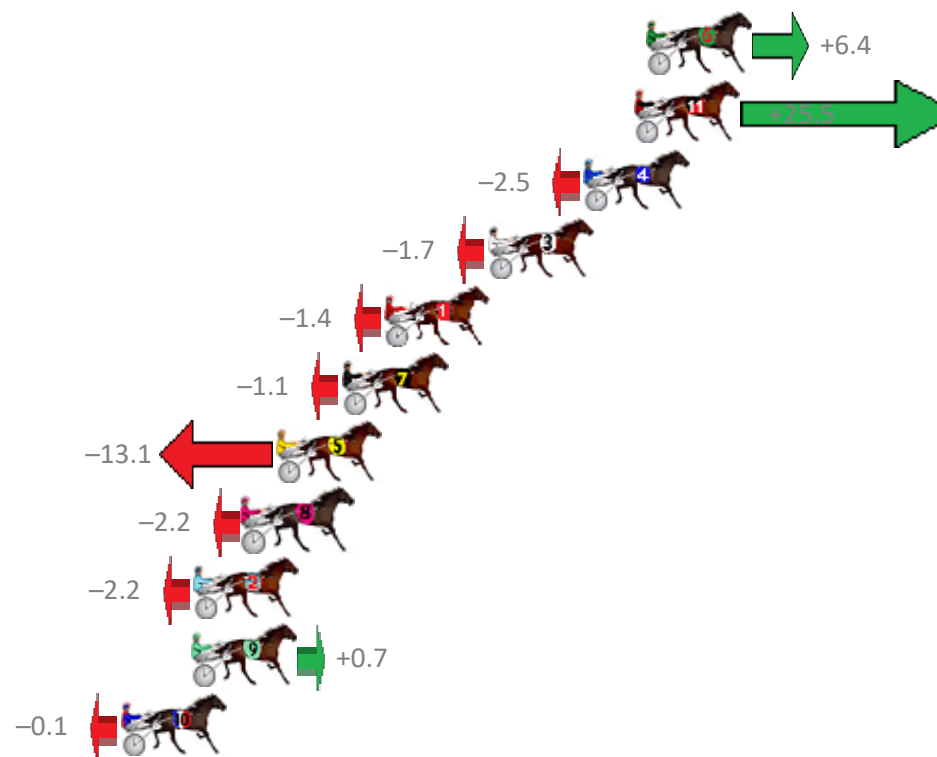

Albion Park Race 5 Distance 1660m

Friday, 15 February 2019

Gross Time: 2:01.90 MileRate: 1:58.20 LeadTime: 3.30s First Qtr: 27.20s Second Qtr: 33.30s Third Qtr: 29.00s Fourth Qtr: 29.10s

No Horse	Plc	Margin	Time	800Time (W)	400 Time (W)
6 ARK ME	1	0.0m	2:01.90	57.64s (1)	28.82s (2)
11 ROCKNROLL CLASSIC	2	0.5m	2:01.94	56.25s (1)	28.53s (2)
4 BETTOR BECAUSE	3	2.5m	2:02.08	58.28s (0)	29.28s (0)
3 MOLLY MONTANA	4	6.3m	2:02.36	58.22s (0)	29.21s (0)
1 MUCHO GUAPA	5	10.4m	2:02.66	58.20s (0)	29.09s (0)
7 LITTLELIONELJAMES	6	12.1m	2:02.78	58.18s (1)	29.40s (1)
5 MY ULTIMATE MAJOR	7	14.7m	2:02.97	59.05s (1)	30.08s (1)
8 VIC HUNTER	8	16.0m	2:03.06	58.26s (0)	29.13s (0)
2 OUR LITTLE GIRL	9	18.0m	2:03.21	58.26s (1)	29.30s (1)
9 RUM AND SCHOTZ	10	18.1m	2:03.22	58.05s (0)	28.90s (0)
10 IMPRESSIVE DIAMOND	11	20.9m	2:03.42	58.11s (1)	29.59s (2)

Finish Position and metres gained from 800m

Sectionals
Powered by

PJ Harness Analyser
Master harness racing with the power of sectionals
Owners, Trainers and Punters - Check out what's new at www.pjdata.com.au

The Racing Queensland Board (trading as Racing Queensland) and provider are not responsible for the completeness or accuracy of any of the information contained herein, and makes no representations about its suitability for any purpose.