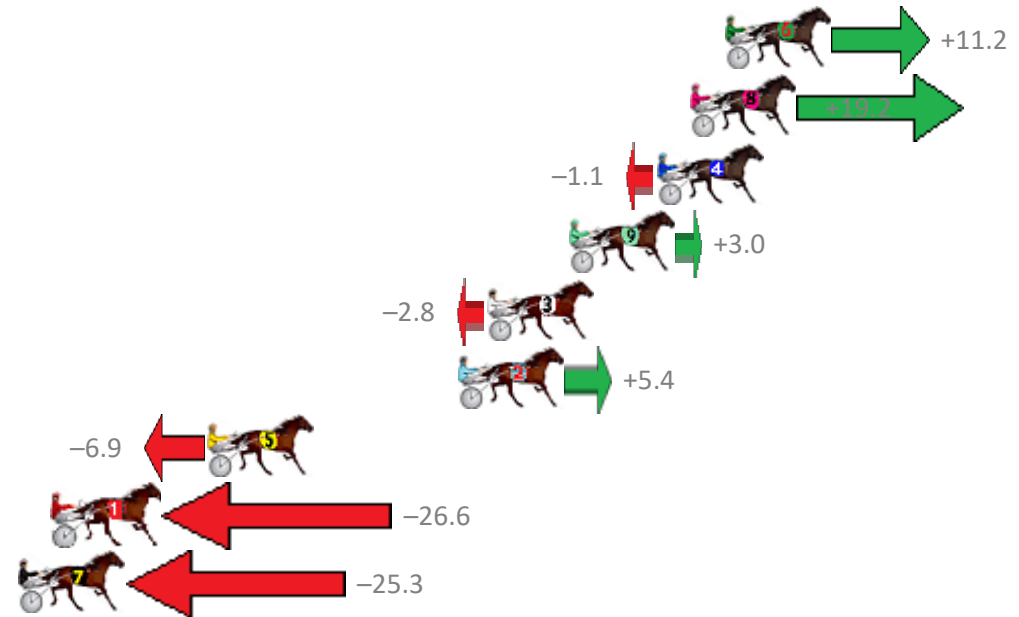

Redcliffe Race 6 Distance 1780m

Thursday, 7 March 2019

Gross Time: 2:10.80 MileRate: 1:58.20 LeadTime: 11.00s First Qtr: 29.70s Second Qtr: 29.90s Third Qtr: 29.40s Fourth Qtr: 30.80s

NoHorse	Plc	Margin	Time	800Time (W)	400 Time (W)
6 RUTHLESS ARMBRO	1	0.0m	2:10.80	59.36s (1)	30.45s (3)
8 BETTING BARON	2	1.4m	2:10.91	58.76s (1)	29.74s (3)
4 HERITAGE BEACH	3	2.7m	2:11.01	60.28s (1)	31.01s (1)
9 GUTS	4	6.2m	2:11.28	59.97s (0)	30.71s (0)
3 JACKS GAMBIT	5	9.4m	2:11.52	60.41s (1)	30.78s (2)
2 FORTES IN FIDE	6	10.6m	2:11.62	59.79s (1)	30.82s (3)
5 LURAH	7	20.5m	2:12.38	60.72s (0)	31.42s (0)
1 ERNIE BARRASSO	8	26.6m	2:12.85	62.20s (0)	32.20s (1)
7 ULTIMATE RISK	9	30.1m	2:13.12	62.10s (0)	32.87s (0)

Finish Position and metres gained from 800m

Sectionals
Powered by

PJ Harness Analyser
Master harness racing with the power of sectionals
Owners, Trainers and Punters - Check out what's new at www.pjdata.com.au

The Racing Queensland Board (trading as Racing Queensland) and provider are not responsible for the completeness or accuracy of any of the information contained herein, and makes no representations about its suitability for any purpose.