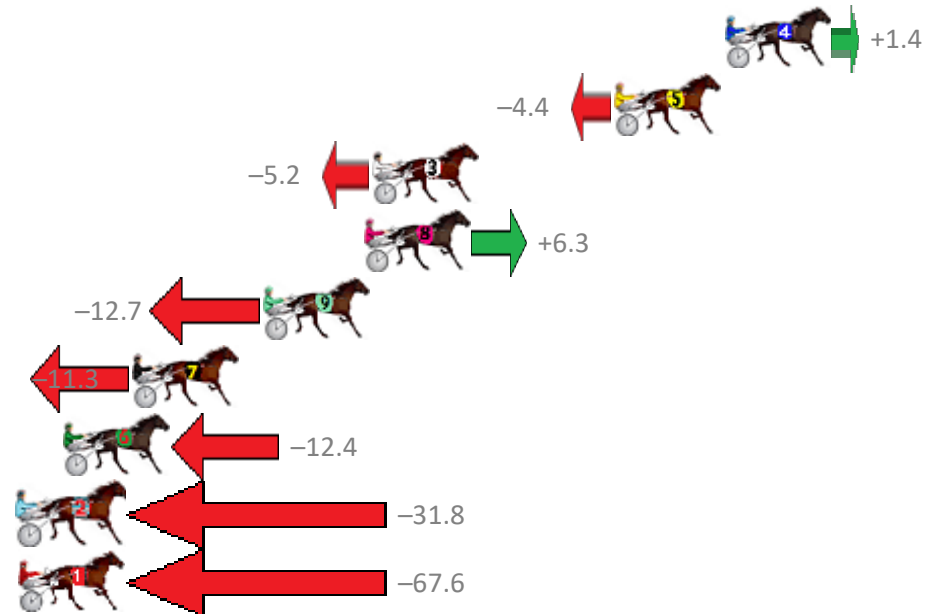

Redcliffe Race 1 Distance 1780m

Thursday, 7 March 2019

Gross Time: 2:11.90 MileRate: 1:59.20 LeadTime: 11.00s First Qtr: 30.60s Second Qtr: 31.20s Third Qtr: 28.80s Fourth Qtr: 30.30s

NoHorse	Plc	Margin	Time	800Time (W)	400 Time (W)
4 ETERNAL PROMISE	1	0.0m	2:11.90	59.00s (0)	30.00s (0)
5 ART SUNSET	2	4.4m	2:12.23	59.43s (1)	30.63s (1)
3 PEGGY STARDUST	3	14.0m	2:12.96	59.48s (0)	30.51s (0)
8 STUDLEIGH WILL	4	14.3m	2:12.98	58.63s (0)	29.47s (0)
9 OUR LITTLE GIRL	5	18.3m	2:13.29	60.04s (1)	31.20s (1)
7 WHATA STRIDE	6	23.5m	2:13.68	59.93s (1)	30.75s (2)
6 LA BELLE CHEVAL	7	26.2m	2:13.88	60.02s (0)	31.24s (1)
2 MALIBU DREAM	8	91.8m	2:18.85	61.45s (0)	33.24s (1)
1 SPEED OF APIG	9	96.4m	2:19.20	64.09s (0)	33.81s (0)

Finish Position and metres gained from 800m

Sectionals
Powered by

PJ Harness Analyser
Master harness racing with the power of sectionals
Owners, Trainers and Punters - Check out what's new at www.pjdata.com.au

The Racing Queensland Board (trading as Racing Queensland) and provider are not responsible for the completeness or accuracy of any of the information contained herein, and makes no representations about its suitability for any purpose.