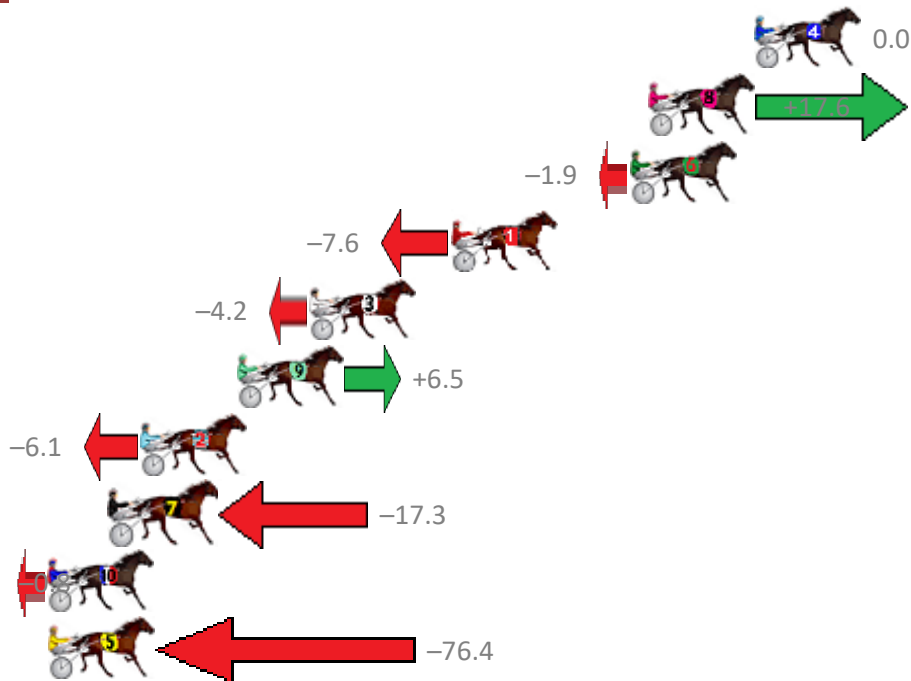

Redcliffe Race 4 Distance 1780m

Thursday, 7 March 2019

Gross Time: 2:11.80 MileRate: 1:59.10 LeadTime: 11.00s First Qtr: 30.90s Second Qtr: 31.00s Third Qtr: 29.30s Fourth Qtr: 29.60s

NoHorse	Plc	Margin	Time	800Time (W)	400 Time (W)
4 MY WINGMAN	1	0.0m	2:11.80	58.90s (0)	29.60s (0)
8 ZED CODE	2	4.2m	2:12.11	57.60s (2)	29.07s (2)
6 WAVEDANCER	3	4.9m	2:12.16	59.04s (1)	29.77s (1)
1 ITS YOU NOT ME	4	12.0m	2:12.69	59.46s (0)	30.09s (0)
3 MYLUCKYLIFE	5	17.6m	2:13.10	59.21s (0)	30.10s (0)
9 ONE TO TANGO	6	20.5m	2:13.32	58.42s (2)	29.92s (1)
2 OUR CHAMPION	7	24.3m	2:13.60	59.35s (1)	30.26s (0)
7 STUUNDER	8	25.5m	2:13.69	60.17s (1)	30.92s (1)
10 MOLLIGUANNA	9	33.0m	2:14.24	58.96s (1)	30.09s (1)
5 IM ISABELLA	10	90.0m	2:18.46	64.52s (1)	34.17s (0)

Finish Position and metres gained from 800m

Sectionals
Powered by

PJ Harness Analyser
Master harness racing with the power of sectionals
Owners, Trainers and Punters - Check out what's new at www.pjdata.com.au

The Racing Queensland Board (trading as Racing Queensland) and provider are not responsible for the completeness or accuracy of any of the information contained herein, and makes no representations about its suitability for any purpose.