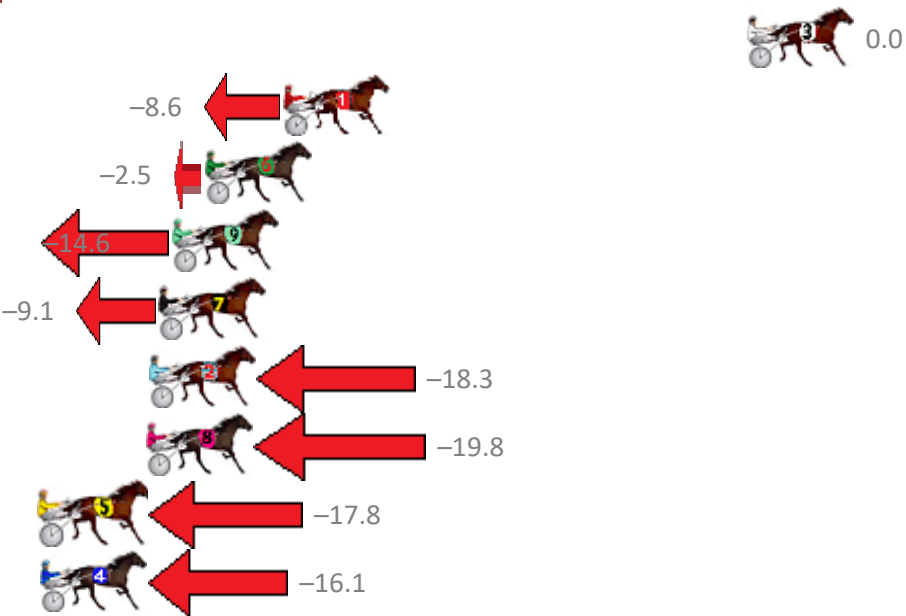

Redcliffe Race 5 Distance 2040m

Thursday, 7 March 2019

Gross Time: 2:29.70 MileRate: 1:58.10 LeadTime: 31.30s First Qtr: 30.40s Second Qtr: 29.90s Third Qtr: 28.70s Fourth Qtr: 29.40s

NoHorse	Plc	Margin	Time	800Time (W)	400 Time (W)
3 RUATO BAY	1	0.0m	2:29.70	58.10s (0)	29.40s (0)
1 SON OF MARA	2	18.4m	2:31.05	58.72s (0)	29.89s (0)
6 BROADWATER	3	21.5m	2:31.28	58.28s (1)	29.42s (1)
9 ELLIOTT BROMAC	4	22.8m	2:31.38	59.16s (1)	30.22s (1)
7 THE GOLDEN CROSS	5	23.3m	2:31.41	58.76s (0)	29.88s (1)
2 WILLSINTOWN	6	23.7m	2:31.44	59.43s (0)	30.58s (0)
8 CHLOES CLOUD	7	23.8m	2:31.45	59.54s (1)	30.59s (1)
5 CONCENTRATION	8	30.0m	2:31.90	59.39s (2)	30.37s (2)
4 RIVERLEIGH JEFF	9	35.5m	2:32.31	59.27s (0)	30.11s (0)

Finish Position and metres gained from 800m

Sectionals
Powered by

PJ Harness Analyser
Master harness racing with the power of sectionals
Owners, Trainers and Punters - Check out what's new at www.pjdata.com.au

The Racing Queensland Board (trading as Racing Queensland) and provider are not responsible for the completeness or accuracy of any of the information contained herein, and makes no representations about its suitability for any purpose.