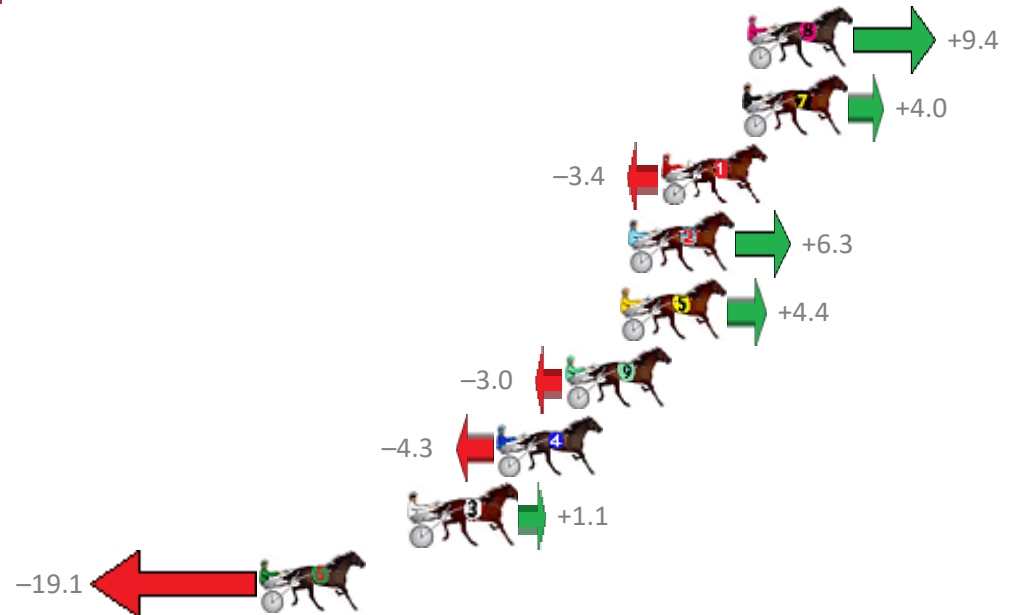

Redcliffe Race 8 Distance 1780m

Thursday, 7 March 2019

Gross Time: 2:11.90 MileRate: 1:59.30 LeadTime: 11.20s First Qtr: 31.00s Second Qtr: 31.10s Third Qtr: 28.90s Fourth Qtr: 29.70s

NoHorse	Plc	Margin	Time	800Time (W)	400 Time (W)
8 SACHE GIRL	1	0.0m	2:11.90	57.91s (0)	29.06s (0)
7 SPLASH OF GOLD	2	0.2m	2:11.91	58.31s (0)	29.40s (0)
1 ROCKNROLL PROMISE	3	3.4m	2:12.15	58.85s (0)	29.95s (0)
2 EPIRUS BOY	4	4.7m	2:12.25	58.14s (1)	28.99s (2)
5 ELMS CREEK	5	5.0m	2:12.27	58.28s (2)	29.34s (2)
9 PROJECTILE	6	7.2m	2:12.43	58.82s (2)	29.85s (2)
4 MICKEE CULLEN	7	9.9m	2:12.64	58.91s (1)	29.87s (1)
3 MACS CHOICE	8	13.3m	2:12.89	58.52s (0)	29.69s (0)
6 DONNY JONES	9	19.3m	2:13.33	60.00s (1)	30.88s (1)

Finish Position and metres gained from 800m

Sectionals
Powered by

PJ Harness Analyser
Master harness racing with the power of sectionals
Owners, Trainers and Punters - Check out what's new at www.pjdata.com.au

The Racing Queensland Board (trading as Racing Queensland) and provider are not responsible for the completeness or accuracy of any of the information contained herein, and makes no representations about its suitability for any purpose.