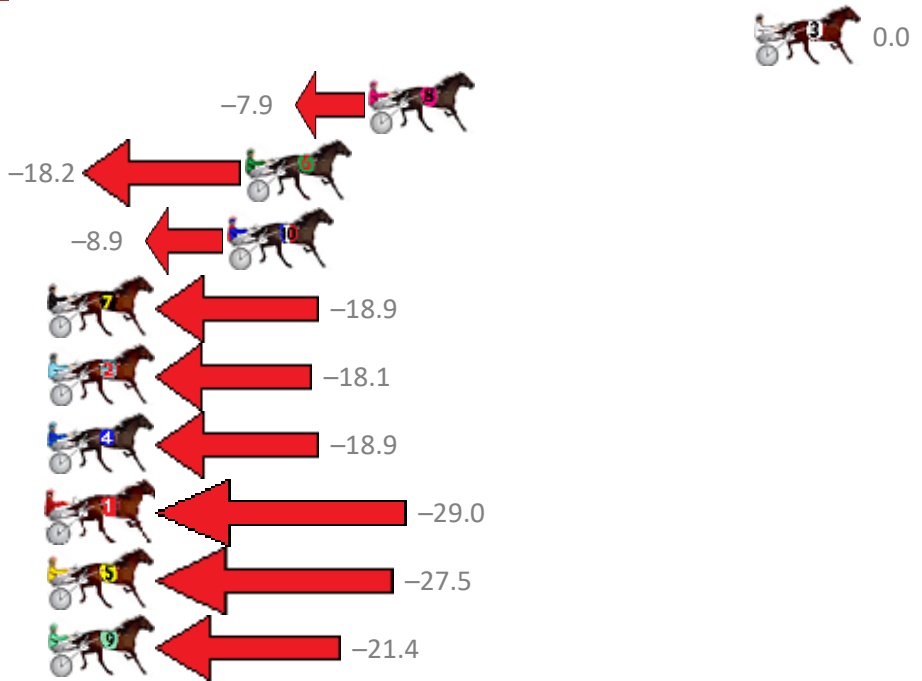

Redcliffe Race 3 Distance 2040m

Thursday, 7 March 2019

Gross Time: 2:32.20 MileRate: 2:00.10 LeadTime: 31.90s First Qtr: 31.30s Second Qtr: 30.40s Third Qtr: 28.30s Fourth Qtr: 30.30s

No	Horse	Plc	Margin	Time	800Time (W)	400 Time (W)
3	ONE LAST ROLL	1	0.0m	2:32.20	58.60s (0)	30.30s (0)
8	FUTURE FUN	2	15.3m	2:33.36	59.18s (2)	29.94s (2)
6	INCITER	3	20.2m	2:33.73	59.93s (1)	30.56s (1)
10	MATRON JUJON	4	20.9m	2:33.78	59.25s (2)	29.99s (2)
7	DOWNTOWN LUCCA	5	28.7m	2:34.37	59.98s (0)	30.87s (0)
2	CHANG	6	29.9m	2:34.46	59.93s (1)	30.47s (1)
4	CHANGE THE NATION	7	33.3m	2:34.72	59.98s (0)	30.75s (0)
1	DARTESIAN	8	34.2m	2:34.79	60.72s (0)	31.62s (0)
5	BETTOR WATCH HIM	9	34.9m	2:34.84	60.61s (1)	31.25s (1)
9	BARBOO	10	37.8m	2:35.06	60.17s (1)	30.74s (2)

Finish Position and metres gained from 800m

Sectionals
Powered by

PJ Harness Analyser
Master harness racing with the power of sectionals
Owners, Trainers and Punters - Check out what's new at www.pjdata.com.au

The Racing Queensland Board (trading as Racing Queensland) and provider are not responsible for the completeness or accuracy of any of the information contained herein, and makes no representations about its suitability for any purpose.