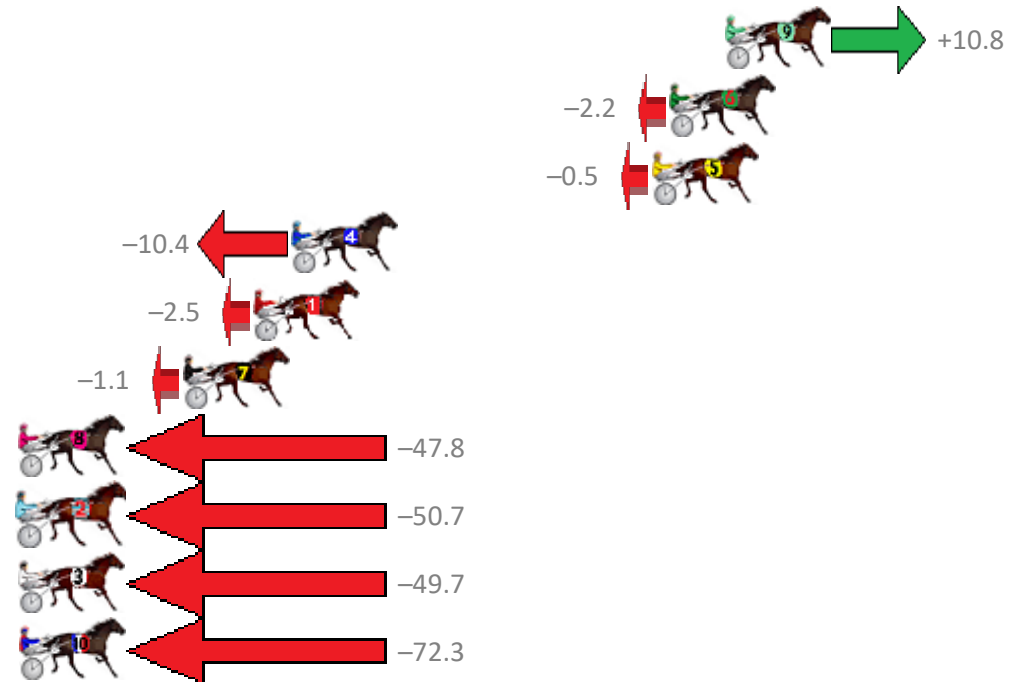

Redcliffe Race 7 Distance 2280m

Thursday, 7 March 2019

Gross Time: 2:48.40 MileRate: 1:58.90 LeadTime: 47.30s First Qtr: 30.80s Second Qtr: 29.40s Third Qtr: 30.00s Fourth Qtr: 30.90s

NoHorse	Plc	Margin	Time	800Time (W)	400 Time (W)
9 RORY MACH	1	0.0m	2:48.40	60.08s (1)	29.71s (1)
6 KARLOO MAC	2	2.2m	2:48.57	61.07s (0)	31.07s (0)
5 MACH SAM	3	2.9m	2:48.62	60.94s (1)	30.74s (0)
4 ITS ALL GO	4	17.2m	2:49.73	61.69s (0)	31.44s (0)
1 RED ROCKER	5	18.7m	2:49.84	61.09s (0)	30.83s (1)
7 RAESAWINNER	6	21.5m	2:50.06	60.98s (0)	30.75s (0)
8 WATTLEBANK FLYER	7	54.4m	2:52.60	64.54s (1)	34.24s (1)
2 FRANKS FORTUNE	8	62.3m	2:53.21	64.76s (0)	34.48s (0)
3 SOME BEACH N CLOVEL	9	74.5m	2:54.16	64.68s (2)	33.49s (1)
10 SICILIAN SLUMBER	10	92.9m	2:55.58	66.40s (1)	35.22s (0)

Finish Position and metres gained from 800m

Sectionals
Powered by

PJ Harness Analyser
Master harness racing with the power of sectionals
Owners, Trainers and Punters - Check out what's new at www.pjdata.com.au

The Racing Queensland Board (trading as Racing Queensland) and provider are not responsible for the completeness or accuracy of any of the information contained herein, and makes no representations about its suitability for any purpose.