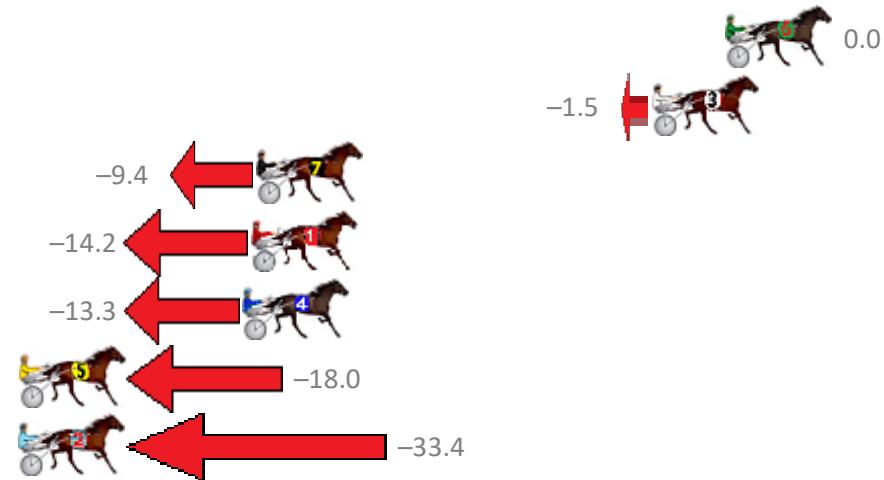

Redcliffe Race 2 Distance 2280m

Thursday, 7 March 2019

Gross Time: 2:55.60 MileRate: 2:03.90 LeadTime: 53.40s First Qtr: 32.10s Second Qtr: 32.20s Third Qtr: 29.40s Fourth Qtr: 28.50s

NoHorse	Plc	Margin	Time	800Time (W)	400 Time (W)
6 SPIRIT WALKER	1	0.0m	2:55.60	57.90s (0)	28.50s (0)
3 GREG THE GREAT	2	2.9m	2:55.81	58.01s (1)	28.52s (1)
7 JUSTABITLIKEMUM	3	18.6m	2:56.93	58.58s (0)	28.90s (0)
1 MISTER OZ	4	18.8m	2:56.94	58.93s (0)	29.45s (0)
4 DIEU DE LAMOUR	5	19.1m	2:56.96	58.86s (1)	29.23s (1)
5 GHENT	6	28.2m	2:57.61	59.20s (1)	29.47s (1)
2 GO AHEAD MAKEMYDA	7	47.8m	2:59.01	60.32s (0)	30.54s (0)

Finish Position and metres gained from 800m

Sectionals
Powered by

PJ Harness Analyser
Master harness racing with the power of sectionals
Owners, Trainers and Punters - Check out what's new at www.pjdata.com.au

The Racing Queensland Board (trading as Racing Queensland) and provider are not responsible for the completeness or accuracy of any of the information contained herein, and makes no representations about its suitability for any purpose.