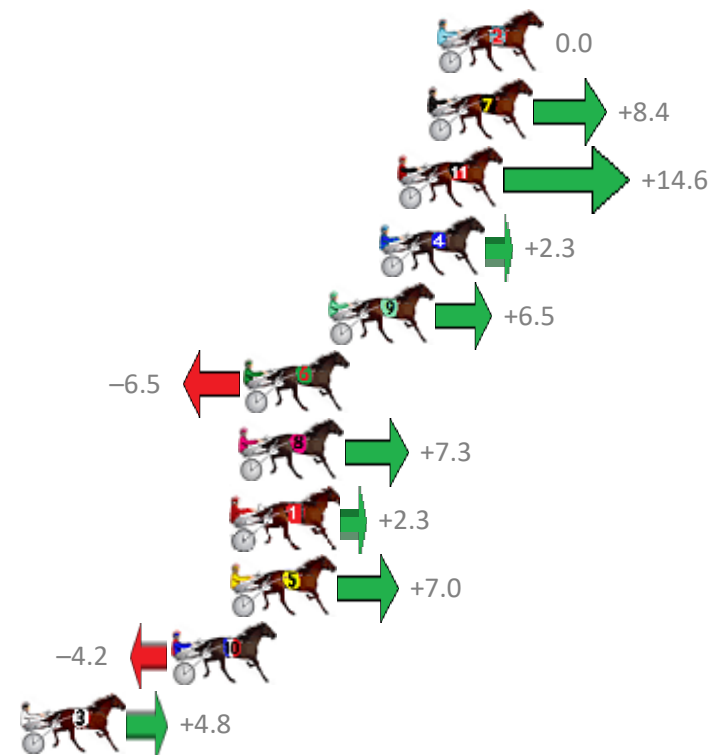

Albion Park Race 2 Distance 2138m

Saturday, 16 March 2019

Gross Time: 2:34.10 MileRate: 1:56.00 LeadTime: 37.30s First Qtr: 29.90s Second Qtr: 29.70s Third Qtr: 27.60s Fourth Qtr: 29.60s

No Horse	Plc	Margin	Time	800Time (W)	400 Time (W)
2 TRILIGHT BRIGADE	1	0.0m	2:34.10	57.20s (0)	29.60s (0)
7 JOSSIE JAMES	2	0.4m	2:34.13	56.60s (2)	29.47s (2)
11 SWEET AS	3	1.6m	2:34.22	56.16s (0)	28.71s (0)
4 FARRAHFOWLER	4	2.3m	2:34.27	57.04s (0)	29.42s (0)
9 NERIO	5	4.3m	2:34.42	56.74s (1)	29.27s (2)
6 THE MUSE	6	7.7m	2:34.67	57.66s (1)	30.02s (1)
8 THE NEXT STAR	7	7.9m	2:34.68	56.68s (1)	29.18s (1)
1 IMA GRUMPY POSSUM	8	8.1m	2:34.70	57.04s (0)	29.50s (0)
5 ZARAS DELIGHT	9	8.2m	2:34.71	56.70s (2)	29.07s (2)
10 ANNIKA MAGIC	10	10.6m	2:34.88	57.50s (1)	29.91s (1)
3 DARBY BRIGHTS	11	16.6m	2:35.33	56.86s (1)	29.41s (0)

Finish Position and metres gained from 800m

Sectionals
Powered by

PJ Harness Analyser
Master harness racing with the power of sectionals
Owners, Trainers and Punters - Check out what's new at www.pjdata.com.au

The Racing Queensland Board (trading as Racing Queensland) and provider are not responsible for the completeness or accuracy of any of the information contained herein, and makes no representations about its suitability for any purpose.