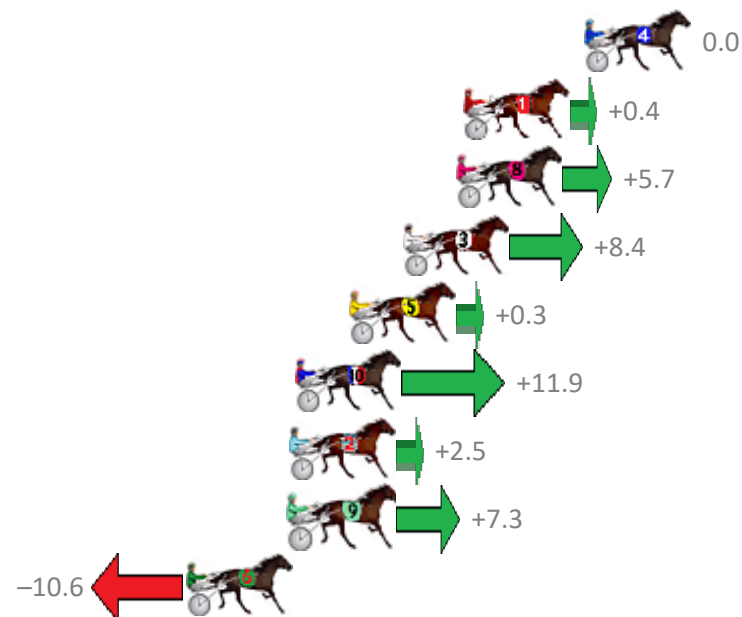

Albion Park Race 4 Distance 1660m

Saturday, 16 March 2019

Gross Time: 1:56.70 MileRate: 1:53.10 LeadTime: 3.30s First Qtr: 27.30s Second Qtr: 29.90s Third Qtr: 27.70s Fourth Qtr: 28.50s

No Horse	Plc	Margin	Time	800Time (W)	400 Time (W)
4 LUCIFERS LEGEND	1	0.0m	1:56.70	56.20s (0)	28.50s (0)
1 BELLS BEACH HOUSE	2	4.8m	1:57.04	56.17s (0)	28.34s (0)
8 GASMONKEY	3	5.1m	1:57.06	55.80s (0)	28.04s (0)
3 KETUT	4	7.2m	1:57.21	55.61s (0)	27.90s (0)
5 MONIVAE	5	9.3m	1:57.36	56.18s (1)	28.34s (2)
10 SUBTLE DELIGHT	6	11.5m	1:57.52	55.36s (1)	27.60s (2)
2 LONG TERM FELLA	7	11.7m	1:57.53	56.02s (1)	28.19s (1)
9 SPEEDIE MCARDLE	8	11.7m	1:57.53	55.69s (1)	27.97s (2)
6 OUTLAW FELLA	9	15.8m	1:57.83	56.94s (1)	29.10s (1)

Finish Position and metres gained from 800m

Sectionals
Powered by

PJ Harness Analyser
Master harness racing with the power of sectionals
Owners, Trainers and Punters - Check out what's new at www.pjdata.com.au

The Racing Queensland Board (trading as Racing Queensland) and provider are not responsible for the completeness or accuracy of any of the information contained herein, and makes no representations about its suitability for any purpose.