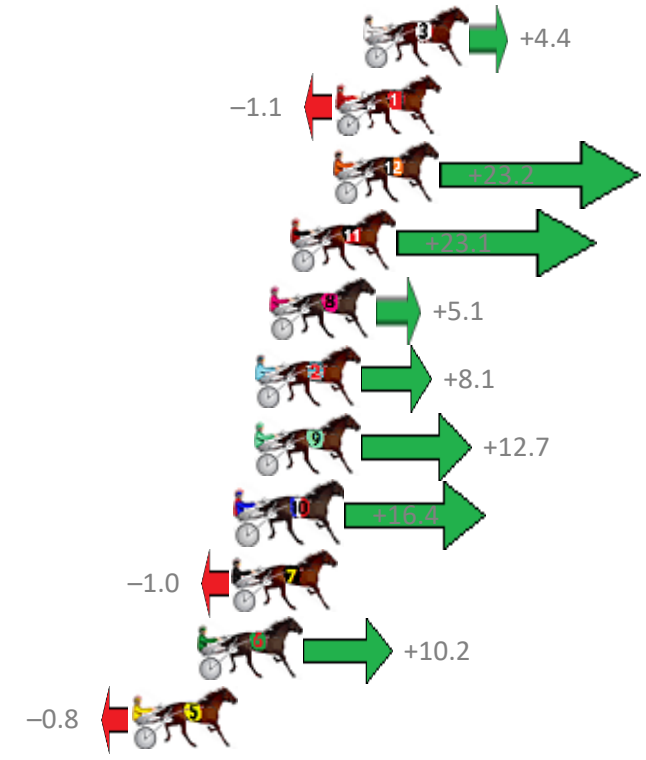

Albion Park Race 6 Distance 1660m

Saturday, 16 March 2019

Gross Time: 1:58.00 MileRate: 1:54.40 LeadTime: 3.30s First Qtr: 27.10s Second Qtr: 31.00s Third Qtr: 27.80s Fourth Qtr: 28.80s

No Horse	Plc	Margin	Time	800Time (W)	400 Time (W)
3 SPARKLING COLLECT	1	0.0m	1:58.00	56.29s (0)	28.50s (0)
1 GRINVIL	2	1.1m	1:58.08	56.68s (0)	28.88s (0)
12 LILAC FLASH	3	1.2m	1:58.09	54.96s (2)	27.88s (2)
11 MANDY KRIDEN	4	2.9m	1:58.21	54.97s (1)	27.64s (2)
8 MAYWYNS BEST	5	3.7m	1:58.27	56.24s (0)	28.43s (0)
2 MAKOA	6	4.3m	1:58.31	56.03s (1)	28.20s (1)
9 CHAL FIRE	6	4.3m	1:58.31	55.70s (1)	27.89s (1)
10 THE SPACE INVADER	8	5.0m	1:58.36	55.44s (1)	27.62s (1)
7 FRANCO TOTEM	9	5.2m	1:58.37	56.67s (1)	28.90s (1)
6 ITS JUST KENNY	10	6.6m	1:58.48	55.88s (0)	28.31s (0)
5 CHAPTER ONE	11	9.2m	1:58.66	56.66s (1)	28.86s (1)

Finish Position and metres gained from 800m

Sectionals
Powered by

PJ Harness Analyser
Master harness racing with the power of sectionals
Owners, Trainers and Punters - Check out what's new at www.pjdata.com.au

The Racing Queensland Board (trading as Racing Queensland) and provider are not responsible for the completeness or accuracy of any of the information contained herein, and makes no representations about its suitability for any purpose.