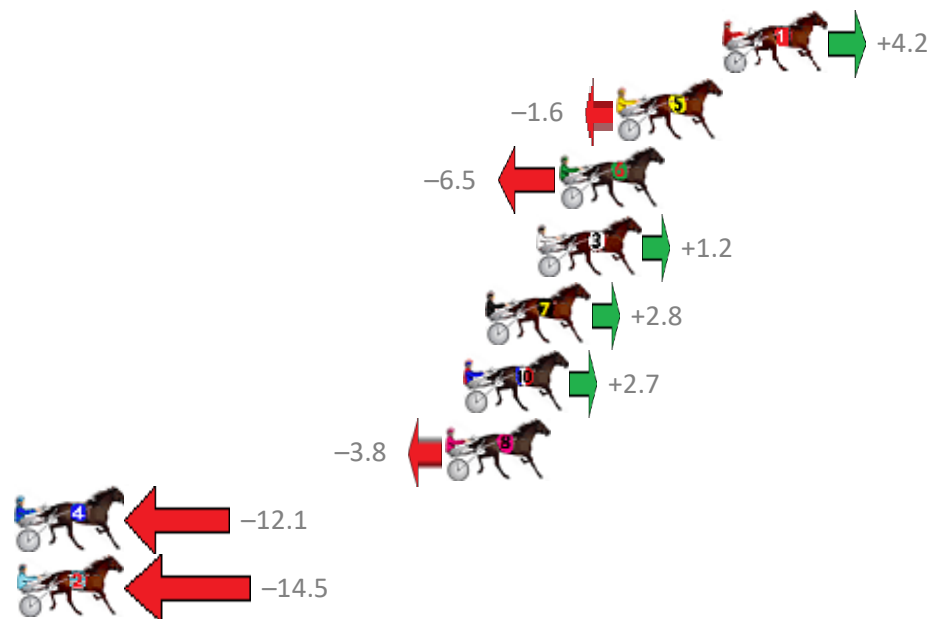

Albion Park Race 9 Distance 2138m

Saturday, 16 March 2019

Gross Time: 2:42.40 MileRate: 2:02.30 LeadTime: 41.60s First Qtr: 31.10s Second Qtr: 30.80s Third Qtr: 29.70s Fourth Qtr: 29.20s

No Horse	Plc	Margin	Time	800Time (W)	400 Time (W)
1 QUIETLY SPOKEN	1	0.0m	2:42.40	58.59s (0)	28.86s (0)
5 EMPIRE BAY	2	4.2m	2:42.71	59.02s (1)	29.46s (1)
6 SOUTHERN ALPS	3	6.5m	2:42.87	59.38s (0)	29.67s (0)
3 JUSTABITNOISY	4	7.4m	2:42.94	58.81s (0)	29.08s (0)
7 GEE UP NEDDY	5	9.4m	2:43.09	58.69s (1)	29.10s (2)
10 SPRINGBANK EDEN	6	10.3m	2:43.15	58.70s (0)	28.87s (0)
8 SPUD	7	11.0m	2:43.20	59.18s (1)	29.62s (1)
4 DIEU DE LAMOUR	8	28.7m	2:44.50	59.79s (1)	29.97s (2)
2 ASTRAL RULER	9	42.5m	2:45.50	59.97s (0)	29.97s (0)

Finish Position and metres gained from 800m

Sectionals
Powered by

PJ Harness Analyser
Master harness racing with the power of sectionals
Owners, Trainers and Punters - Check out what's new at www.pjdata.com.au

The Racing Queensland Board (trading as Racing Queensland) and provider are not responsible for the completeness or accuracy of any of the information contained herein, and makes no representations about its suitability for any purpose.