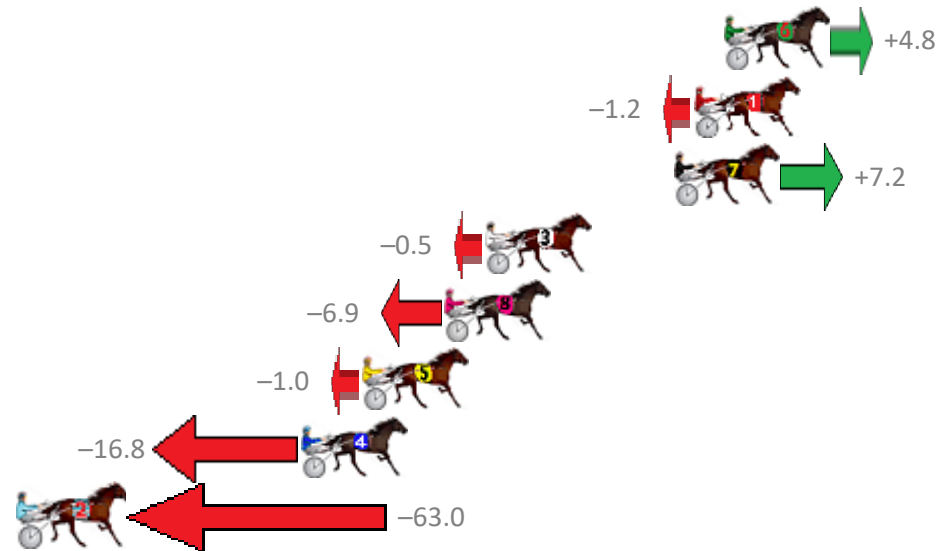

Albion Park Race 7 Distance 1660m

Saturday, 16 March 2019

Gross Time: 2:00.00 MileRate: 1:56.30 LeadTime: 3.40s First Qtr: 28.50s Second Qtr: 30.90s Third Qtr: 28.10s Fourth Qtr: 29.10s

No Horse	Plc	Margin	Time	800Time (W)	400 Time (W)
6 FROST EN ICE	1	0.0m	2:00.00	56.86s (1)	28.46s (1)
1 MILLWOOD TILLY	2	1.2m	2:00.09	57.29s (0)	29.19s (0)
7 XAVIERS HURRIKANE	3	2.0m	2:00.15	56.69s (1)	28.24s (1)
3 MEGA STAR	4	9.5m	2:00.69	57.24s (0)	28.80s (0)
8 PELOSI	5	11.1m	2:00.81	57.69s (0)	29.41s (0)
5 TOANUI SPIRIT	6	14.4m	2:01.05	57.27s (0)	28.81s (1)
4 LEFT A HURRIKANE	7	16.8m	2:01.22	58.40s (1)	30.05s (1)
2 MADETOPLAY	8	138.0m	2:10.04	61.70s (0)	31.14s (0)

Finish Position and metres gained from 800m

Sectionals
Powered by

PJ Harness Analyser
Master harness racing with the power of sectionals
Owners, Trainers and Punters - Check out what's new at www.pjdata.com.au

The Racing Queensland Board (trading as Racing Queensland) and provider are not responsible for the completeness or accuracy of any of the information contained herein, and makes no representations about its suitability for any purpose.