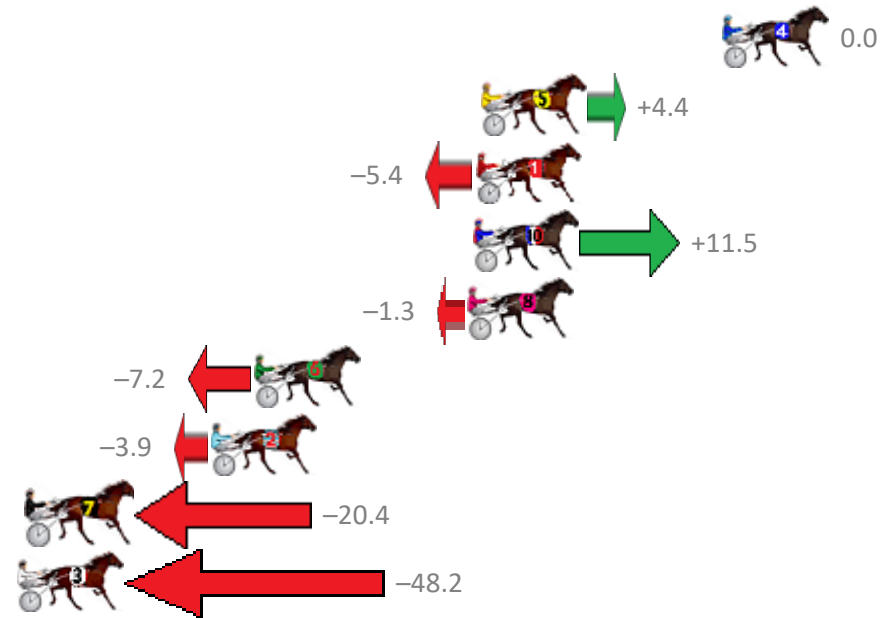

Albion Park Race 3 Distance 1660m

Saturday, 16 March 2019

Gross Time: 1:55.70 MileRate: 1:52.10 LeadTime: 3.30s First Qtr: 27.60s Second Qtr: 29.10s Third Qtr: 27.20s Fourth Qtr: 28.50s

No Horse	Plc	Margin	Time	800Time (W)	400 Time (W)
4 SPIKE BROMAC	1	0.0m	1:55.70	55.70s (0)	28.50s (0)
5 ZAC MAC	2	9.6m	1:56.38	55.39s (0)	28.00s (0)
1 WEEDONS EXPRESS	3	9.8m	1:56.40	56.08s (0)	28.69s (0)
10 ROCK WITH SAM	4	9.9m	1:56.41	54.90s (1)	27.60s (0)
8 BEAU CISHLOM	5	10.1m	1:56.42	55.79s (0)	28.39s (0)
6 IMTHE GOLDEN CHILD	6	18.6m	1:57.03	56.20s (1)	28.83s (1)
2 FIOKI	7	20.3m	1:57.15	55.97s (1)	28.62s (1)
7 LINCOLN ROAD	8	27.6m	1:57.67	57.12s (1)	29.77s (1)
3 THE IDES OF MARCH	9	67.0m	2:00.47	59.06s (0)	31.05s (0)

Finish Position and metres gained from 800m

Sectionals
Powered by

PJ Harness Analyser
Master harness racing with the power of sectionals
Owners, Trainers and Punters - Check out what's new at www.pjdata.com.au

The Racing Queensland Board (trading as Racing Queensland) and provider are not responsible for the completeness or accuracy of any of the information contained herein, and makes no representations about its suitability for any purpose.