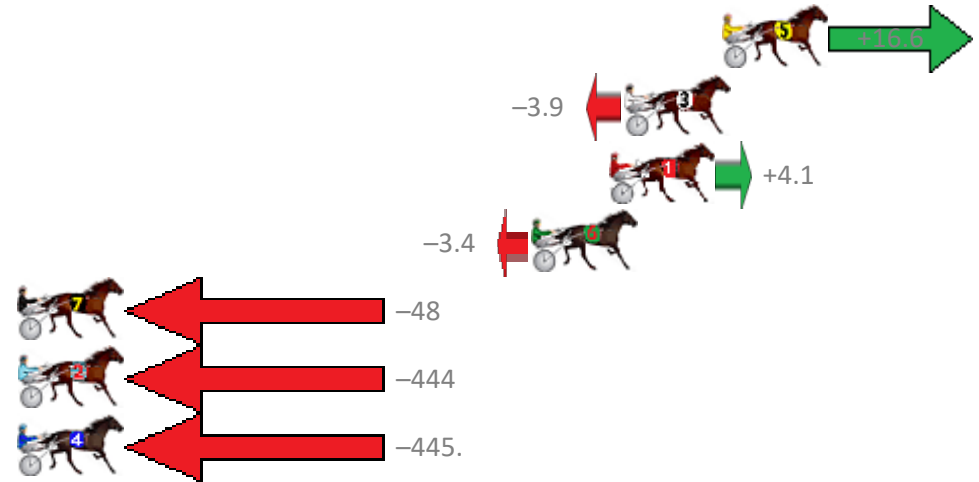

Albion Park Race 8 Distance 1660m

Saturday, 16 March 2019

Gross Time: 1:55.80 MileRate: 1:52.20 LeadTime: 3.40s First Qtr: 27.30s Second Qtr: 29.20s Third Qtr: 27.30s Fourth Qtr: 28.60s

No Horse	Plc	Margin	Time	800Time (W)	400 Time (W)
5 SLICE OF HEAVEN	1	0.0m	1:55.80	54.74s (1)	27.18s (0)
3 BEAVER	2	3.9m	1:56.08	56.17s (0)	28.88s (0)
1 CASINO TOMMY	3	4.5m	1:56.12	55.61s (0)	28.11s (0)
6 MACH ALERT	4	7.6m	1:56.34	56.14s (0)	28.77s (1)
7 GLENFERRIE HOOD	5	50.6m	1:59.42	59.20s (1)	31.32s (1)
2 SMOOTH SHOWGIRL	6	450.8m	2:28.03	86.87s (1)	59.62s (2)
4 ALLELUIA	7	457.6m	2:28.52	87.01s (1)	60.02s (3)

Finish Position and metres gained from 800m

Sectionals
Powered by

PJ Harness Analyser
Master harness racing with the power of sectionals
Owners, Trainers and Punters - Check out what's new at www.pjdata.com.au

The Racing Queensland Board (trading as Racing Queensland) and provider are not responsible for the completeness or accuracy of any of the information contained herein, and makes no representations about its suitability for any purpose.