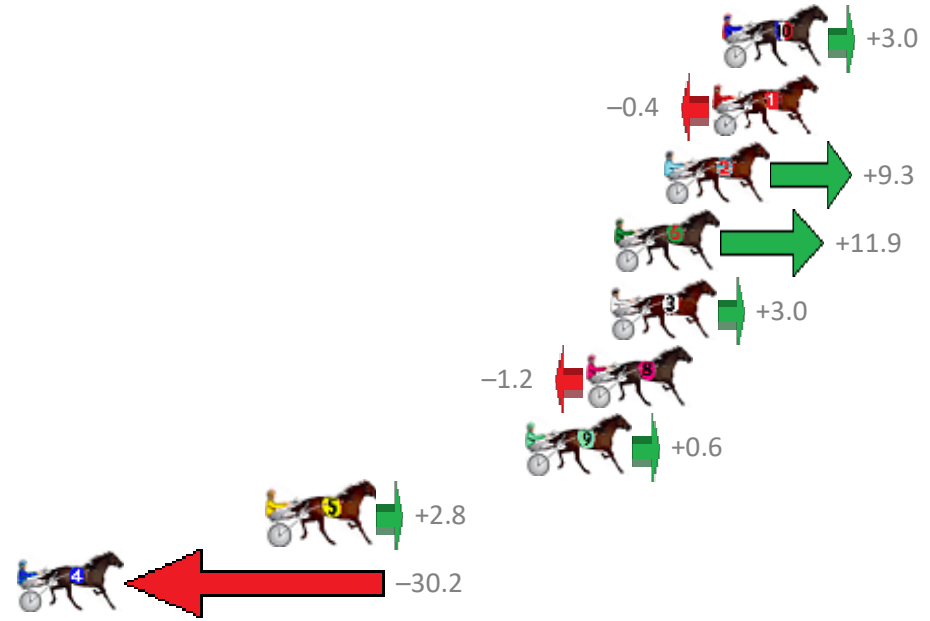

Albion Park Race 5 Distance 1660m

Saturday, 16 March 2019

Gross Time: 1:58.80 MileRate: 1:55.20 LeadTime: 3.30s First Qtr: 28.10s Second Qtr: 30.40s Third Qtr: 29.40s Fourth Qtr: 27.60s

No Horse	Plc	Margin	Time	800Time (W)	400 Time (W)
10 CALLMEQUEENBEE	1	0.0m	1:58.80	56.79s (1)	27.56s (1)
1 RENEE DALE	2	0.4m	1:58.83	57.03s (0)	27.63s (0)
2 GOALKICKER	3	2.3m	1:58.96	56.34s (1)	27.11s (1)
6 CHARLYSE	4	4.3m	1:59.10	56.15s (1)	26.94s (1)
3 HUGHIES SISTER	5	4.4m	1:59.10	56.79s (1)	27.54s (1)
8 BURNING AMBITION	6	5.4m	1:59.17	57.09s (0)	27.66s (0)
9 BONNIE JUJON	7	7.8m	1:59.34	56.96s (0)	27.52s (0)
5 LOVELY MOTH	8	18.0m	2:00.04	56.80s (1)	27.46s (1)
4 CAESARS ASTRUM	9	63.2m	2:03.16	59.15s (0)	30.13s (0)

Finish Position and metres gained from 800m

Sectionals
Powered by

PJ Harness Analyser
Master harness racing with the power of sectionals
Owners, Trainers and Punters - Check out what's new at www.pjdata.com.au

The Racing Queensland Board (trading as Racing Queensland) and provider are not responsible for the completeness or accuracy of any of the information contained herein, and makes no representations about its suitability for any purpose.