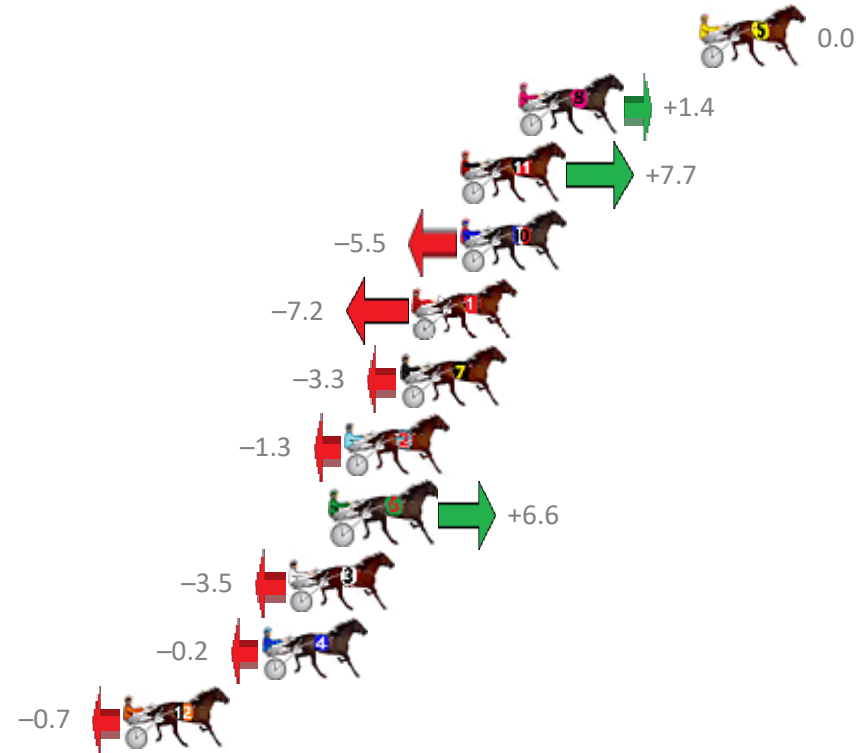

Albion Park Race 1 Distance 2138m

Saturday, 16 March 2019

Gross Time: 2:34.90 MileRate: 1:56.60 LeadTime: 37.20s First Qtr: 31.40s Second Qtr: 30.00s Third Qtr: 27.60s Fourth Qtr: 28.70s

No Horse	Plc	Margin	Time	800Time (W)	400 Time (W)
5 CASINO GRIN	1	0.0m	2:34.90	56.30s (0)	28.70s (0)
8 HEZ ALL COURAGE	2	7.2m	2:35.42	56.20s (0)	28.27s (0)
11 JUMPING JOLT	3	9.5m	2:35.58	55.76s (1)	28.95s (2)
10 CELTIC CRUZA	4	9.5m	2:35.58	56.69s (1)	28.75s (1)
1 RECIPE FOR DREAMING	5	11.4m	2:35.72	56.81s (0)	28.89s (0)
7 MACHEASY	6	11.9m	2:35.75	56.53s (1)	28.53s (1)
2 CALL ME YOURS	7	14.1m	2:35.91	56.39s (0)	28.45s (0)
6 MACH SAM	8	14.6m	2:35.95	55.84s (0)	28.15s (0)
3 TOP FLIGHT CRUIZE	9	16.3m	2:36.07	56.55s (1)	28.56s (1)
4 RIVERLEIGH JEFF	10	17.4m	2:36.15	56.31s (0)	28.30s (2)
12 PSYCHEDELIC	11	22.9m	2:36.54	56.35s (1)	29.51s (2)

Finish Position and metres gained from 800m

Sectionals
Powered by

PJ Harness Analyser
Master harness racing with the power of sectionals
Owners, Trainers and Punters - Check out what's new at www.pjdata.com.au

The Racing Queensland Board (trading as Racing Queensland) and provider are not responsible for the completeness or accuracy of any of the information contained herein, and makes no representations about its suitability for any purpose.