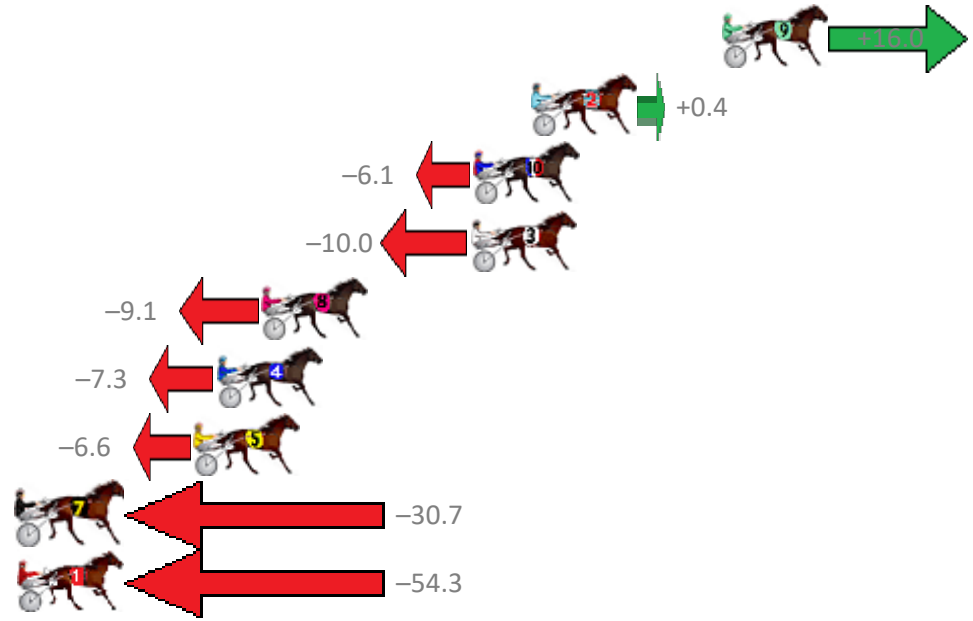

Redcliffe Race 8 Distance 2040m

Thursday, 21 March 2019

Gross Time: 2:31.50 MileRate: 1:59.50 LeadTime: 30.20s First Qtr: 31.60s Second Qtr: 30.10s Third Qtr: 29.50s Fourth Qtr: 30.10s

No Horse	Plc	Margin	Time	800Time (W)	400 Time (W)
9 MAJOR GENERALJUJON	1	0.0m	2:31.50	58.41s (2)	29.71s (2)
2 ZED CODE	2	7.6m	2:32.07	59.57s (1)	30.16s (1)
10 ARBIT MAJOR	3	9.9m	2:32.24	60.05s (1)	30.71s (1)
3 TASCOTT LADY	4	10.0m	2:32.25	60.34s (0)	30.85s (0)
8 ROYAL TAZ	5	18.3m	2:32.88	60.28s (0)	30.68s (0)
4 GIGANTIC JASPER	6	20.1m	2:33.01	60.14s (1)	30.77s (2)
5 KYLIE BROMAC	7	21.0m	2:33.08	60.09s (0)	30.58s (1)
7 ALL GOOD WALLY	8	54.3m	2:35.59	61.89s (1)	32.86s (2)
1 LEORYAN	9	58.9m	2:35.93	63.65s (0)	34.05s (0)

Finish Position and metres gained from 800m

Sectionals
Powered by

PJ Harness Analyser
Master harness racing with the power of sectionals
Owners, Trainers and Punters - Check out what's new at www.pjdata.com.au

The Racing Queensland Board (trading as Racing Queensland) and provider are not responsible for the completeness or accuracy of any of the information contained herein, and makes no representations about its suitability for any purpose.