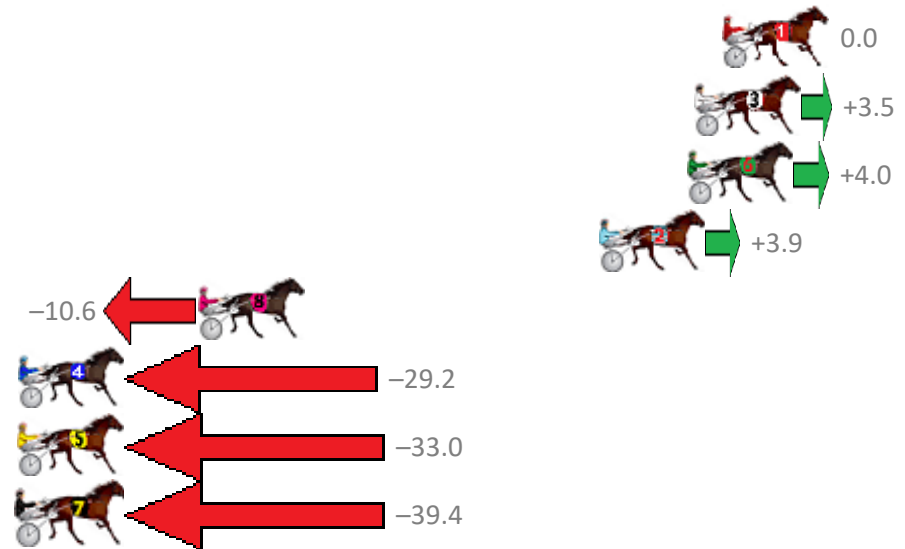

Redcliffe Race 3 Distance 1780m

Thursday, 21 March 2019

Gross Time: 2:13.00 MileRate: 2:00.30 LeadTime: 11.30s First Qtr: 31.20s Second Qtr: 31.40s Third Qtr: 30.00s Fourth Qtr: 29.10s

No Horse	Plc	Margin	Time	800Time (W)	400 Time (W)
1 ALOT OF COST	1	0.0m	2:13.00	59.10s (0)	29.10s (0)
3 GIVE ME A GO	2	1.1m	2:13.08	58.84s (0)	28.79s (0)
6 IMPRESSIVE DIAMOND	3	1.4m	2:13.10	58.80s (1)	29.10s (1)
2 TACTFILLY MAGIC	4	4.9m	2:13.36	58.81s (0)	28.71s (0)
8 SHESFEELINPRECIOUS	5	20.8m	2:14.51	59.88s (1)	29.42s (0)
4 OUR ULTIMATE VICKI	6	30.2m	2:15.20	61.26s (1)	30.45s (1)
5 ASHLEE NITRO	7	48.2m	2:16.51	61.54s (1)	31.78s (2)
7 RANCHO MAN	8	52.8m	2:16.84	62.01s (0)	31.02s (0)

Finish Position and metres gained from 800m

Sectionals
Powered by

PJ Harness Analyser
Master harness racing with the power of sectionals
Owners, Trainers and Punters - Check out what's new at www.pjdata.com.au

The Racing Queensland Board (trading as Racing Queensland) and provider are not responsible for the completeness or accuracy of any of the information contained herein, and makes no representations about its suitability for any purpose.