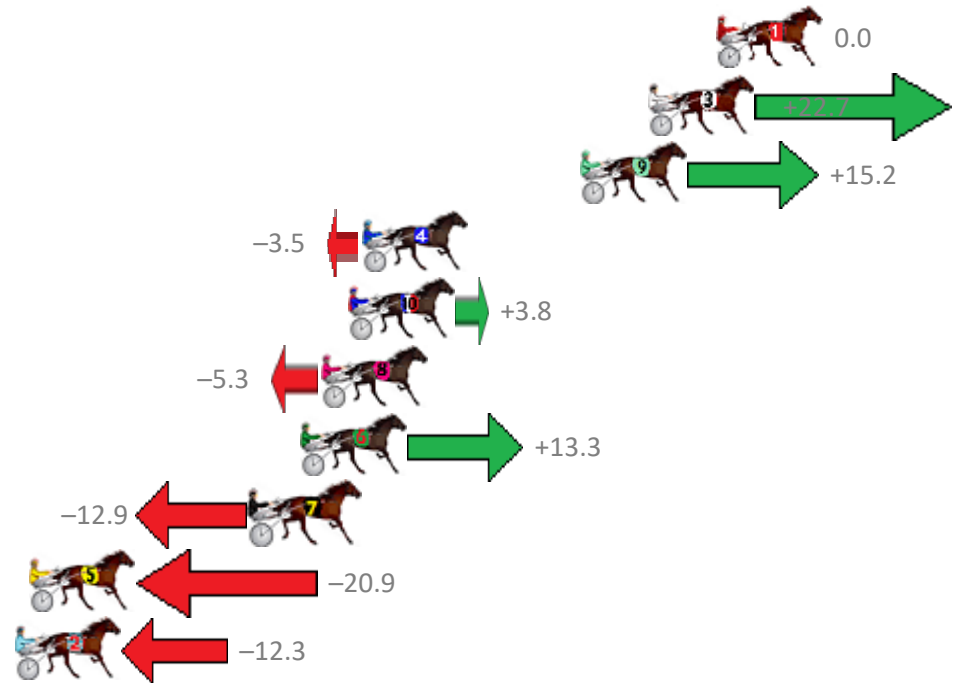

Redcliffe Race 6 Distance 1780m

Thursday, 21 March 2019

Gross Time: 2:09.30 MileRate: 1:56.90 LeadTime: 11.60s First Qtr: 28.90s Second Qtr: 28.90s Third Qtr: 29.90s Fourth Qtr: 30.00s

No Horse	Plc	Margin	Time	800Time (W)	400 Time (W)
1 BIG IN AMERICA	1	0.0m	2:09.30	59.90s (0)	30.00s (0)
3 HAVANA MOON	2	2.7m	2:09.50	58.20s (1)	29.12s (3)
9 JUSTA DALE	3	5.4m	2:09.71	58.76s (1)	29.34s (2)
4 ELMS CREEK	4	14.1m	2:10.36	60.16s (1)	30.29s (1)
10 CAESARS ASTRUM	5	14.6m	2:10.40	59.62s (0)	29.95s (0)
8 EPIRUS BOY	6	15.7m	2:10.48	60.30s (0)	30.35s (0)
6 SON OF MARA	7	16.5m	2:10.54	58.90s (1)	30.50s (2)
7 ROWDYS ACE	8	18.5m	2:10.69	60.87s (0)	30.91s (0)
5 SPLASH OF GOLD	9	27.3m	2:11.35	61.46s (1)	31.60s (1)
2 HILLVIEW JAKE	10	27.9m	2:11.39	60.82s (1)	31.01s (1)

Finish Position and metres gained from 800m

Sectionals
Powered by

PJ Harness Analyser
Master harness racing with the power of sectionals
Owners, Trainers and Punters - Check out what's new at www.pjdata.com.au

The Racing Queensland Board (trading as Racing Queensland) and provider are not responsible for the completeness or accuracy of any of the information contained herein, and makes no representations about its suitability for any purpose.