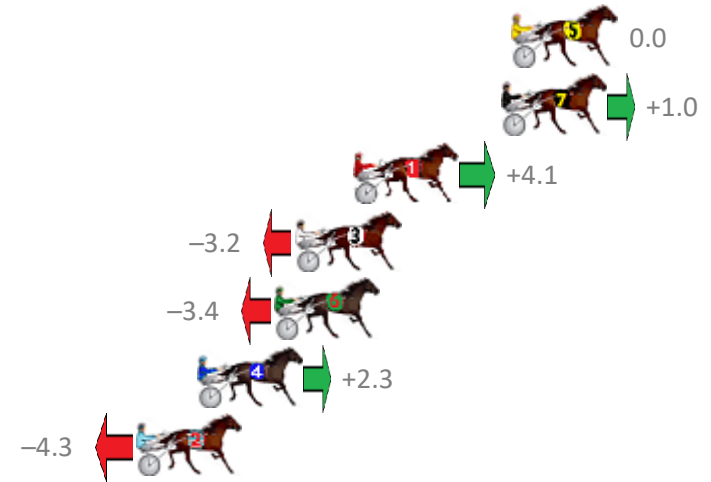

Finish Position and metres gained from 800m

Sectionals
Powered by

PJ Harness Analyser
Master harness racing with the power of sectionals
Owners, Trainers and Punters - Check out what's new at www.pjdata.com.au