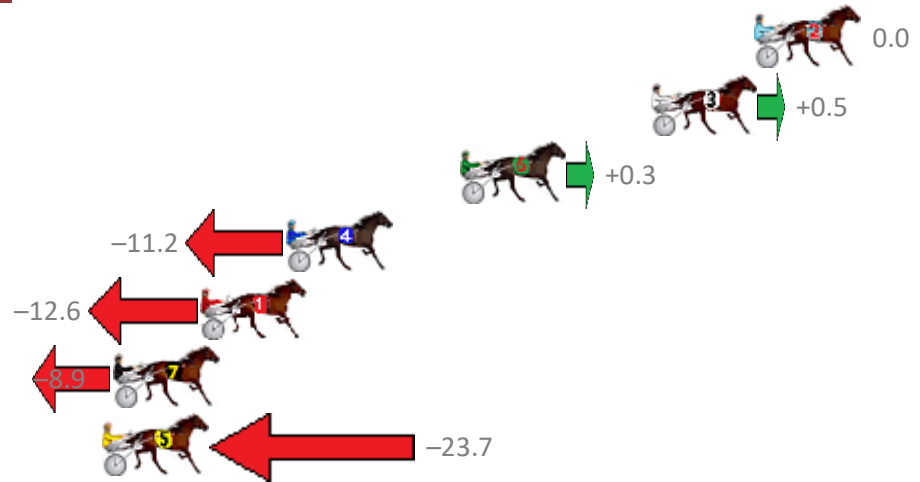

Redcliffe Race 2 Distance 1780m

Thursday, 21 March 2019

Gross Time: 2:11.40 MileRate: 1:58.80 LeadTime: 11.30s First Qtr: 31.20s Second Qtr: 30.70s Third Qtr: 29.00s Fourth Qtr: 29.20s

No Horse	Plc	Margin	Time	800Time (W)	400 Time (W)
2 MIRACLES DOAPPEN	1	0.0m	2:11.40	58.20s (0)	29.20s (0)
3 BERTILS DELIGHT	2	4.1m	2:11.70	58.16s (0)	29.19s (0)
6 FALCON VISTA	3	11.7m	2:12.25	58.18s (1)	29.08s (2)
4 FLASHING GOOD TIME	4	18.6m	2:12.76	59.01s (1)	29.90s (2)
1 CHANG	5	22.0m	2:13.01	59.12s (0)	30.12s (0)
7 CHANGE THE NATION	6	25.5m	2:13.26	58.85s (0)	29.88s (1)
5 OMINOUS FLYER	7	25.9m	2:13.29	59.92s (1)	30.70s (1)

Finish Position and metres gained from 800m

Sectionals
Powered by

PJ Harness Analyser
Master harness racing with the power of sectionals
Owners, Trainers and Punters - Check out what's new at www.pjdata.com.au

The Racing Queensland Board (trading as Racing Queensland) and provider are not responsible for the completeness or accuracy of any of the information contained herein, and makes no representations about its suitability for any purpose.