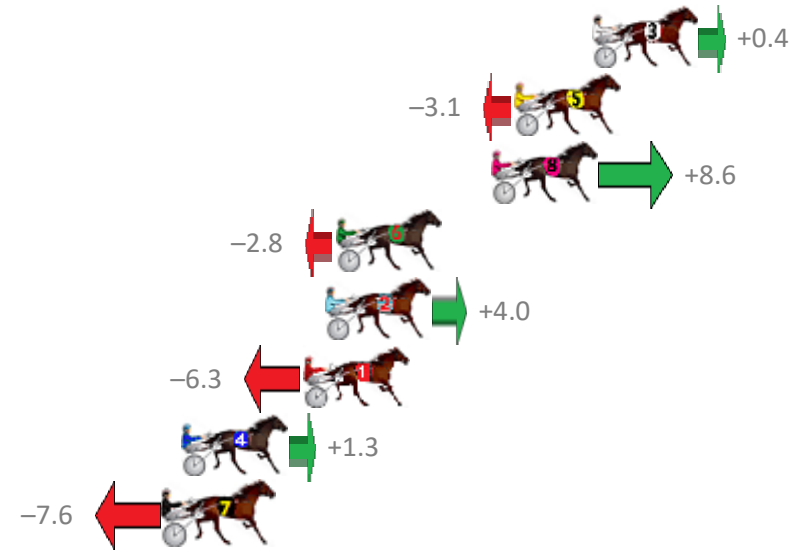

Redcliffe Race 4 Distance 1780m

Thursday, 21 March 2019

Gross Time: 2:12.50 MileRate: 1:59.80 LeadTime: 11.60s First Qtr: 31.40s Second Qtr: 29.90s Third Qtr: 29.30s Fourth Qtr: 30.30s

No Horse	Plc	Margin	Time	800Time (W)	400 Time (W)
3 MALIBU DREAM	1	0.0m	2:12.50	59.57s (1)	30.28s (1)
5 POINT OH FIVE	2	3.1m	2:12.73	59.83s (0)	30.53s (0)
8 MY ULTIMATE SPORT	3	4.0m	2:12.80	58.96s (1)	30.22s (2)
6 MISTER FAHRENHEIT	4	10.2m	2:13.27	59.81s (1)	30.56s (1)
2 RUM AND SCHOTZ	5	10.6m	2:13.30	59.30s (0)	30.01s (0)
1 VIC HUNTER	6	11.5m	2:13.37	60.07s (0)	30.67s (0)
4 PERFECT FEELING	7	16.3m	2:13.73	59.50s (1)	30.70s (2)
7 OUR LITTLE GIRL	8	17.0m	2:13.79	60.17s (0)	30.74s (1)

Finish Position and metres gained from 800m

Sectionals
Powered by

PJ Harness Analyser
Master harness racing with the power of sectionals
Owners, Trainers and Punters - Check out what's new at www.pjdata.com.au

The Racing Queensland Board (trading as Racing Queensland) and provider are not responsible for the completeness or accuracy of any of the information contained herein, and makes no representations about its suitability for any purpose.