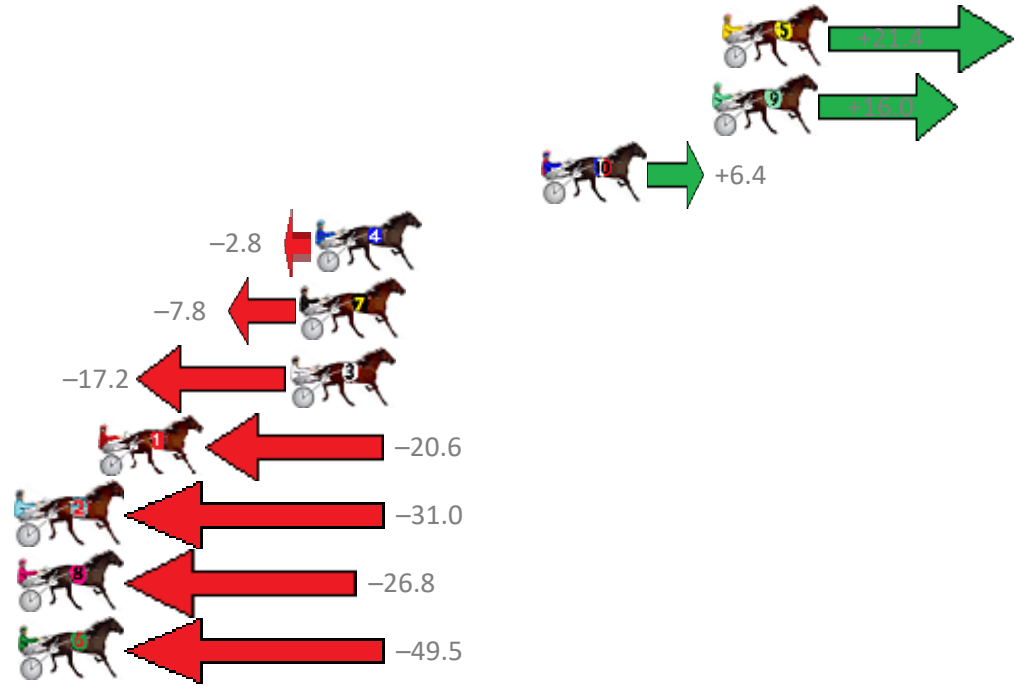

Redcliffe Race 7 Distance 1780m

Thursday, 21 March 2019

Gross Time: 2:09.00 MileRate: 1:56.60 LeadTime: 11.20s First Qtr: 28.80s Second Qtr: 30.20s Third Qtr: 29.80s Fourth Qtr: 29.00s

No Horse	Plc	Margin	Time	800Time (W)	400 Time (W)
5 WATTLEBANK FLYER	1	0.0m	2:09.00	57.23s (2)	28.52s (3)
9 DESTINY WARRIOR	2	0.4m	2:09.03	57.62s (2)	28.94s (2)
10 RORY MACH	3	7.2m	2:09.52	58.33s (1)	28.91s (1)
4 RAESAWINNER	4	16.2m	2:10.17	59.01s (0)	29.42s (0)
7 SURFACE TO AIR	5	16.8m	2:10.22	59.37s (0)	29.77s (0)
3 ITS ALL GO	6	17.2m	2:10.25	60.06s (0)	30.25s (0)
1 BLUE EYED CREATION	7	24.8m	2:10.80	60.31s (0)	30.55s (1)
2 CLOCKON DOC LOMBO	8	36.0m	2:11.61	61.08s (1)	31.22s (2)
8 GOTTA GLOW	9	36.2m	2:11.62	60.77s (1)	30.26s (2)
6 KARLOO MAC	10	50.3m	2:12.65	62.44s (1)	31.50s (1)

Finish Position and metres gained from 800m

Sectionals
Powered by

PJ Harness Analyser
Master harness racing with the power of sectionals
Owners, Trainers and Punters - Check out what's new at www.pjdata.com.au

The Racing Queensland Board (trading as Racing Queensland) and provider are not responsible for the completeness or accuracy of any of the information contained herein, and makes no representations about its suitability for any purpose.