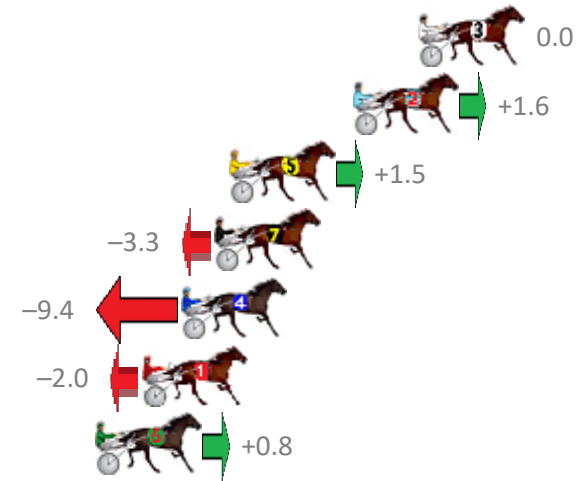

Redcliffe Race 5 Distance 1780m

Thursday, 21 March 2019

Gross Time: 2:08.50 MileRate: 1:56.20 LeadTime: 11.20s First Qtr: 28.90s Second Qtr: 30.50s Third Qtr: 28.70s Fourth Qtr: 29.20s

No Horse	Plc	Margin	Time	800Time (W)	400 Time (W)
3 IMA SEA STORM	1	0.0m	2:08.50	57.90s (0)	29.20s (0)
2 THE GUN ROCKSTAR	2	2.6m	2:08.69	57.78s (0)	29.08s (0)
5 ELLIOTT BROMAC	3	7.5m	2:09.05	57.79s (1)	29.37s (2)
7 COMIGAL	4	8.1m	2:09.09	58.14s (1)	29.15s (1)
4 THE GOLDEN CROSS	5	9.4m	2:09.19	58.58s (1)	29.61s (1)
1 WILLSINTOWN	6	11.0m	2:09.30	58.04s (0)	29.26s (0)
6 KYMS BOY	7	12.8m	2:09.43	57.84s (0)	29.14s (1)

Finish Position and metres gained from 800m

Sectionals
Powered by

PJ Harness Analyser
Master harness racing with the power of sectionals
Owners, Trainers and Punters - Check out what's new at www.pjdata.com.au

The Racing Queensland Board (trading as Racing Queensland) and provider are not responsible for the completeness or accuracy of any of the information contained herein, and makes no representations about its suitability for any purpose.