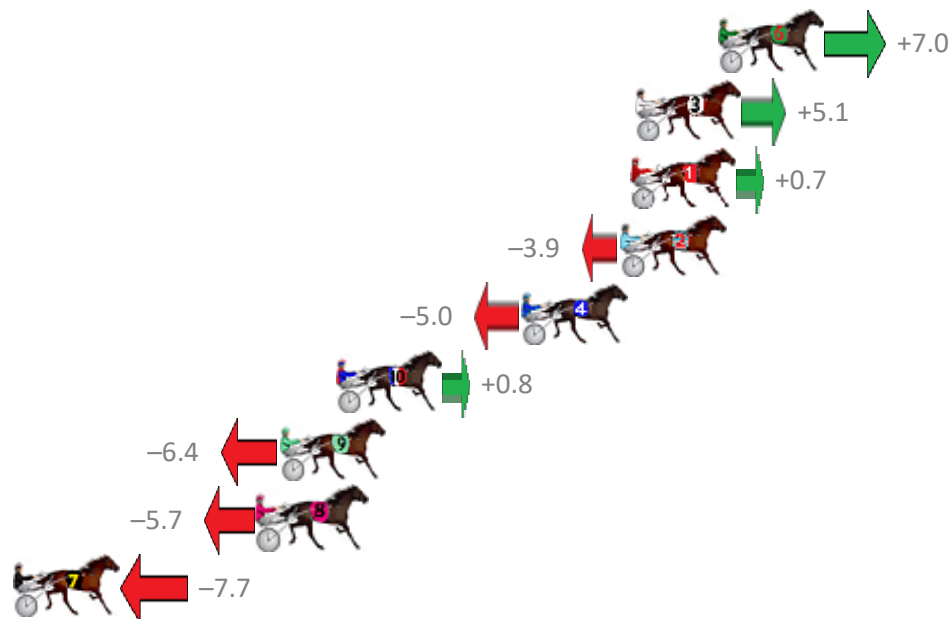

Albion Park Race 3 Distance 1660m

Tuesday, 9 April 2019

Gross Time: 2:02.00 MileRate: 1:58.30 LeadTime: 3.40s First Qtr: 28.50s Second Qtr: 32.50s Third Qtr: 29.40s Fourth Qtr: 28.20s

No Horse	Plc	Margin	Time	800Time (W)	400 Time (W)
6 DATALDO	1	0.0m	2:02.00	57.10s (1)	27.75s (1)
3 MERAUVIGLIA	2	3.3m	2:02.23	57.23s (0)	27.70s (0)
1 BRONSKI MACARENA	3	3.5m	2:02.25	57.55s (0)	28.14s (0)
2 MISS LILY MAY	4	3.9m	2:02.27	57.88s (0)	28.47s (0)
4 LOVELAINE	5	7.8m	2:02.55	57.96s (1)	28.69s (1)
10 REDS GOOD TO GO	6	15.2m	2:03.07	57.54s (1)	28.16s (2)
9 SPECIALANDIKNOWIT	7	17.4m	2:03.23	58.06s (1)	28.62s (1)
8 TARGARYEN HANOVER	8	18.3m	2:03.29	58.01s (0)	28.31s (1)
7 MISTER REBBILY	9	28.3m	2:04.00	58.15s (1)	28.66s (2)

Finish Position and metres gained from 800m

Sectionals
Powered by

PJ Harness Analyser
Master harness racing with the power of sectionals
Owners, Trainers and Punters - Check out what's new at www.pjdata.com.au

The Racing Queensland Board (trading as Racing Queensland) and provider are not responsible for the completeness or accuracy of any of the information contained herein, and makes no representations about its suitability for any purpose.