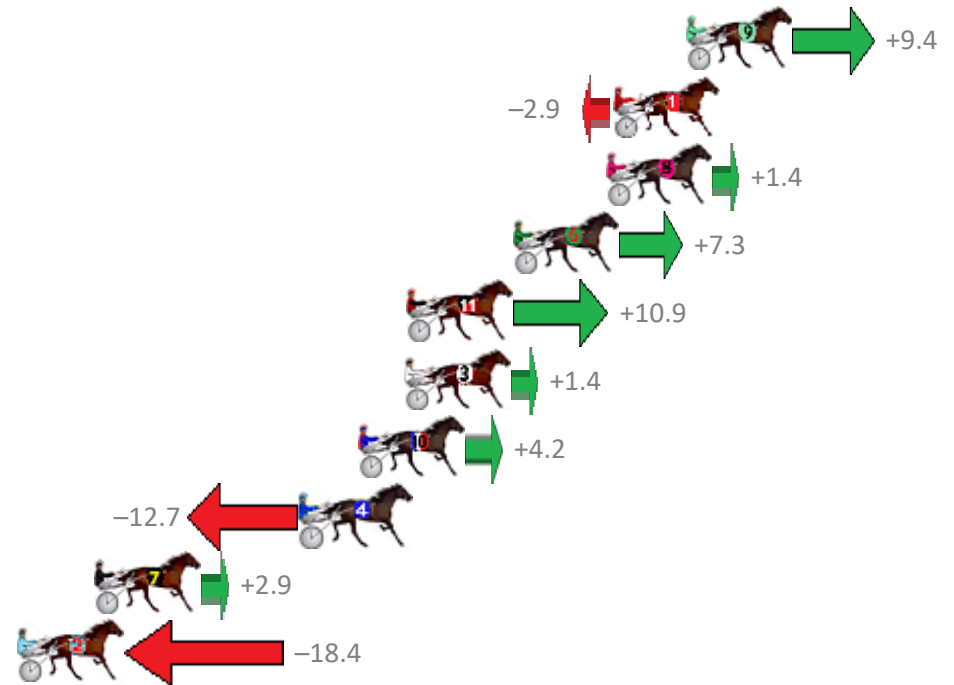

Albion Park Race 7 Distance 1660m

Tuesday, 9 April 2019

Gross Time: 1:57.30 MileRate: 1:53.70 LeadTime: 3.50s First Qtr: 28.00s Second Qtr: 30.20s Third Qtr: 27.70s Fourth Qtr: 27.90s

No Horse	Plc	Margin	Time	800Time (W)	400 Time (W)
9 TUESDAYS FELLA	1	0.0m	1:57.30	54.95s (0)	27.27s (0)
1 THATS HOW WEROLL	2	2.9m	1:57.50	55.80s (0)	28.10s (0)
8 SHILAH	3	3.2m	1:57.52	55.50s (0)	27.80s (0)
6 BEEF CITY BLAZE	4	6.9m	1:57.78	55.09s (0)	27.42s (0)
11 PACIFIC DRUMS	5	11.1m	1:58.07	54.84s (1)	28.21s (2)
3 WHERE'S THE SPIRIT	6	11.2m	1:58.08	55.50s (1)	27.82s (2)
10 MACHSASWINGER	7	13.0m	1:58.21	55.31s (1)	27.52s (1)
4 NEWPORT DREAMZ	8	15.3m	1:58.37	56.48s (1)	28.76s (1)
7 NEWMERELLA SHARKIE	9	23.5m	1:58.94	55.40s (1)	28.41s (3)
2 VELOCE BELLA	10	26.6m	1:59.16	56.88s (1)	29.11s (1)

Finish Position and metres gained from 800m

Sectionals
Powered by

PJ Harness Analyser
Master harness racing with the power of sectionals
Owners, Trainers and Punters - Check out what's new at www.pjdata.com.au

The Racing Queensland Board (trading as Racing Queensland) and provider are not responsible for the completeness or accuracy of any of the information contained herein, and makes no representations about its suitability for any purpose.