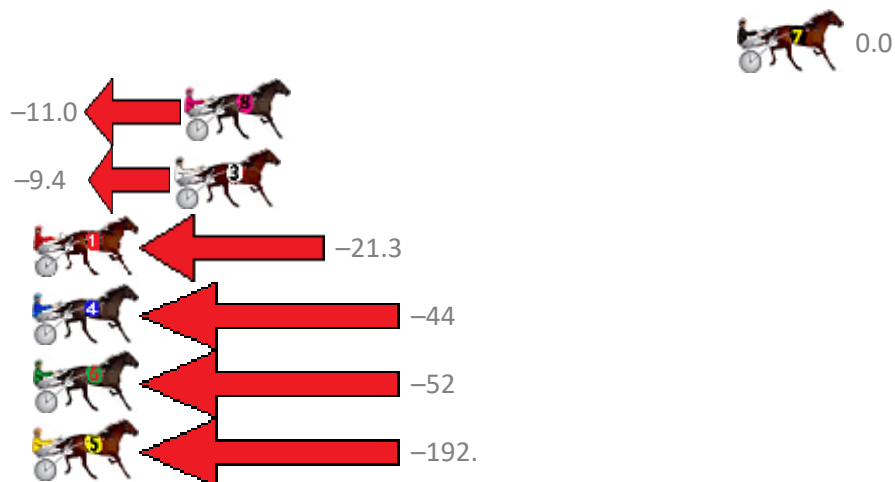

Albion Park Race 1 Distance 2647m

Tuesday, 9 April 2019

Gross Time: 3:26.10 MileRate: 2:04.30 LeadTime: 85.90s First Qtr: 31.50s Second Qtr: 31.60s Third Qtr: 29.00s Fourth Qtr: 28.10s

No Horse	Plc	Margin	Time	800Time (W)	400 Time (W)
7 PATSDELIGHT	1	0.0m	3:26.10	57.10s (0)	28.10s (0)
8 SKYFLYER	2	22.0m	3:27.65	57.89s (1)	29.25s (1)
3 MAJESTIC SIMON	3	22.4m	3:27.67	57.77s (0)	28.73s (0)
1 DOWN UNDER RORS	4	29.7m	3:28.19	58.62s (0)	29.34s (1)
4 SODESKA	5	47.3m	3:29.42	60.19s (0)	31.11s (0)
6 STEVES STAR	6	68.4m	3:30.91	60.75s (0)	31.50s (0)
5 DA POWER BOLT	7	352.7m	3:50.88	70.85s (0)	36.02s (0)

Finish Position and metres gained from 800m

Sectionals
Powered by

PJ Harness Analyser
Master harness racing with the power of sectionals
Owners, Trainers and Punters - Check out what's new at www.pjdata.com.au

The Racing Queensland Board (trading as Racing Queensland) and provider are not responsible for the completeness or accuracy of any of the information contained herein, and makes no representations about its suitability for any purpose.