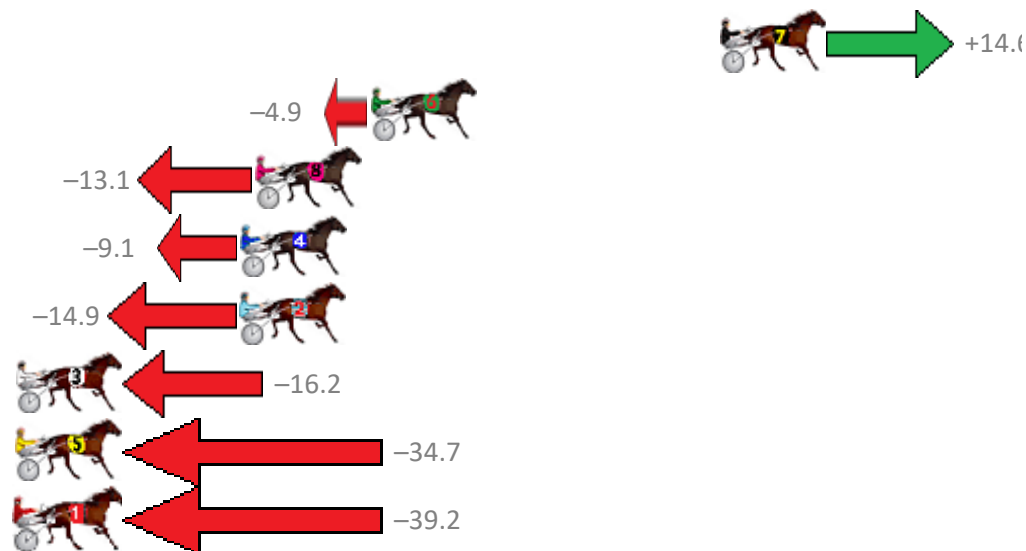

Albion Park Race 5 Distance 2138m

Tuesday, 9 April 2019

Gross Time: 2:32.20 MileRate: 1:54.60 LeadTime: 37.30s First Qtr: 29.70s Second Qtr: 29.60s Third Qtr: 27.50s Fourth Qtr: 28.10s

No Horse	Plc	Margin	Time	800Time (W)	400 Time (W)
7 WATCH PULP FICTION	1	0.0m	2:32.20	54.59s (1)	28.10s (0)
6 SIR JULIAN	2	13.9m	2:33.18	55.94s (0)	27.81s (1)
8 BODHI TREE	3	18.5m	2:33.50	56.51s (1)	28.73s (2)
4 THE SPACE INVADER	4	19.1m	2:33.54	56.23s (1)	28.75s (3)
2 JACKAROO BROMAC	5	19.1m	2:33.54	56.64s (0)	28.44s (2)
3 SMOOTH SHOWGIRL	6	30.4m	2:34.34	56.73s (0)	28.89s (0)
5 GANGSTER BOY	7	35.5m	2:34.69	58.01s (1)	29.78s (1)
1 JERRYS JET	8	39.2m	2:34.95	58.32s (0)	30.01s (0)

Finish Position and metres gained from 800m

Sectionals
Powered by

PJ Harness Analyser
Master harness racing with the power of sectionals
Owners, Trainers and Punters - Check out what's new at www.pjdata.com.au

The Racing Queensland Board (trading as Racing Queensland) and provider are not responsible for the completeness or accuracy of any of the information contained herein, and makes no representations about its suitability for any purpose.