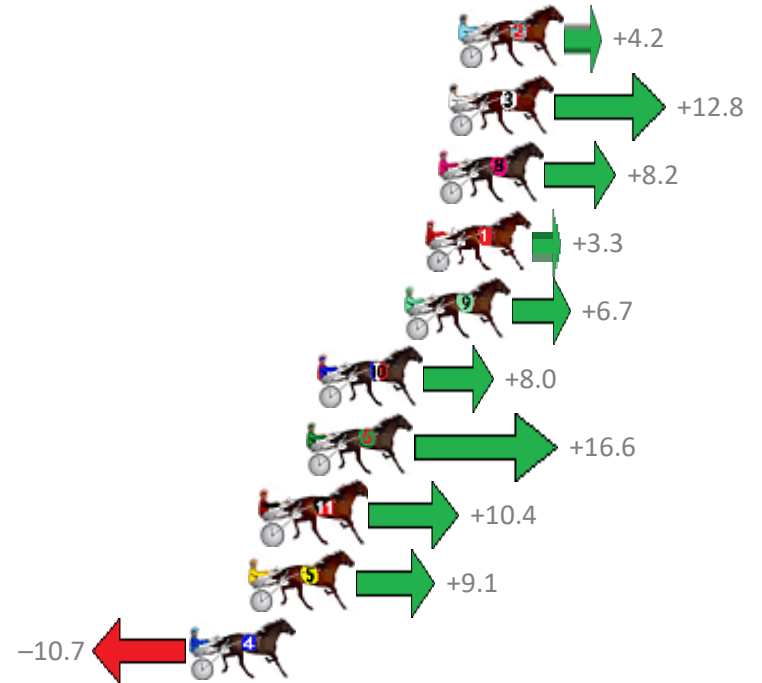

Albion Park Race 6 Distance 1660m

Tuesday, 9 April 2019

Gross Time: 1:58.70 MileRate: 1:55.10 LeadTime: 3.40s First Qtr: 28.00s Second Qtr: 30.50s Third Qtr: 28.30s Fourth Qtr: 28.50s

No Horse	Plc	Margin	Time	800Time (W)	400 Time (W)
2 POLISHED ROCKS	1	0.0m	1:58.70	56.50s (1)	28.22s (1)
3 IMA GRUMPY POSSUM	2	0.4m	1:58.73	55.89s (1)	27.60s (1)
8 LINCOLN ROAD	3	0.8m	1:58.76	56.22s (0)	27.90s (0)
1 FIOKI	4	1.3m	1:58.79	56.57s (0)	28.28s (0)
9 MISS KENNY	5	2.1m	1:58.85	56.32s (1)	28.02s (2)
10 TOP TRIO	6	5.6m	1:59.10	56.23s (0)	27.96s (0)
6 IDEAL WARRIOR	7	6.0m	1:59.13	55.62s (1)	27.89s (2)
11 VADER	8	7.8m	1:59.26	56.06s (0)	27.83s (0)
5 HOT DOGMA	9	8.3m	1:59.29	56.15s (1)	27.87s (1)
4 SOMETHING EYRE	10	10.7m	1:59.46	57.56s (0)	29.26s (0)

Finish Position and metres gained from 800m

Sectionals
Powered by

PJ Harness Analyser
Master harness racing with the power of sectionals
Owners, Trainers and Punters - Check out what's new at www.pjdata.com.au

The Racing Queensland Board (trading as Racing Queensland) and provider are not responsible for the completeness or accuracy of any of the information contained herein, and makes no representations about its suitability for any purpose.