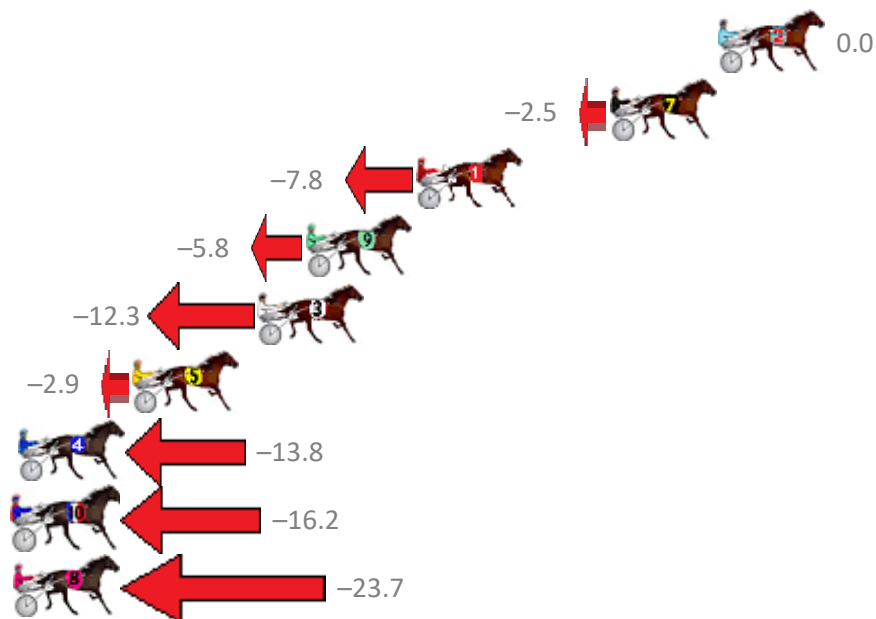

Albion Park Race 2 Distance 2138m

Tuesday, 9 April 2019

Gross Time: 2:36.30 MileRate: 1:57.60 LeadTime: 38.70s First Qtr: 29.70s Second Qtr: 31.10s Third Qtr: 28.80s Fourth Qtr: 28.00s

No Horse	Plc	Margin	Time	800Time (W)	400 Time (W)
2 TUAPEKA LIGHT	1	0.0m	2:36.30	56.80s (0)	28.00s (0)
7 ZARAS DANCE	2	4.3m	2:36.60	56.98s (1)	28.26s (1)
1 ENARMoured	3	12.0m	2:37.14	57.35s (0)	28.52s (0)
9 MISS BLUE GLORY	4	16.4m	2:37.45	57.21s (1)	28.66s (1)
3 THE MONEY BALL	5	18.3m	2:37.58	57.67s (1)	28.89s (2)
5 FEEL LIKE DANCIN	6	23.3m	2:37.93	57.01s (1)	28.61s (2)
4 HALF MOON BEACH	7	27.8m	2:38.25	57.78s (0)	28.88s (0)
10 SAMS THE BEST	8	32.2m	2:38.55	57.95s (1)	29.53s (2)
8 STUDLEIGH PATCH	9	32.5m	2:38.57	58.48s (0)	29.58s (0)

Finish Position and metres gained from 800m

Sectionals
Powered by

PJ Harness Analyser
Master harness racing with the power of sectionals
Owners, Trainers and Punters - Check out what's new at www.pjdata.com.au

The Racing Queensland Board (trading as Racing Queensland) and provider are not responsible for the completeness or accuracy of any of the information contained herein, and makes no representations about its suitability for any purpose.