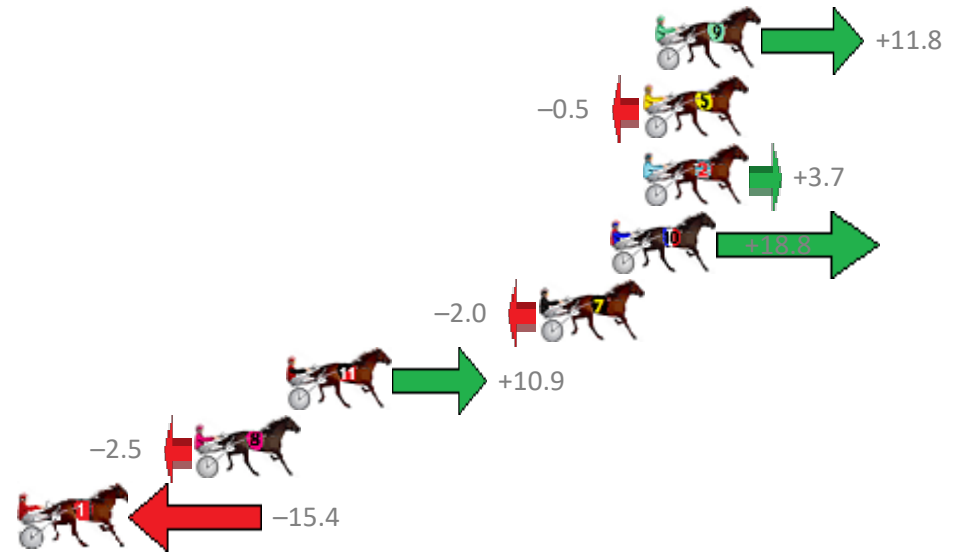

Albion Park Race 8 Distance 1660m

Tuesday, 9 April 2019

Gross Time: 2:00.00 MileRate: 1:56.30 LeadTime: 3.40s First Qtr: 28.20s Second Qtr: 30.30s Third Qtr: 28.90s Fourth Qtr: 29.20s

No Horse	Plc	Margin	Time	800Time (W)	400 Time (W)
9 TAYLAH STUDLEIGH	1	0.0m	2:00.00	57.24s (1)	28.72s (1)
5 HERITAGE BEACH	2	0.5m	2:00.04	58.14s (0)	29.24s (0)
2 FAMOUS SHOES	3	0.5m	2:00.04	57.83s (0)	28.90s (0)
10 ROLLING ALONG	4	1.8m	2:00.13	56.73s (1)	28.54s (2)
7 ZENMACH	5	4.6m	2:00.34	58.25s (1)	29.36s (1)
11 MO JARNEY	6	14.7m	2:01.07	57.31s (1)	28.74s (2)
8 OOZINVILLE	7	18.3m	2:01.34	58.28s (1)	29.16s (1)
1 CHANGE THE NATION	8	25.2m	2:01.84	59.22s (0)	29.93s (0)

Finish Position and metres gained from 800m

Sectionals
Powered by

PJ Harness Analyser
Master harness racing with the power of sectionals
Owners, Trainers and Punters - Check out what's new at www.pjdata.com.au

The Racing Queensland Board (trading as Racing Queensland) and provider are not responsible for the completeness or accuracy of any of the information contained herein, and makes no representations about its suitability for any purpose.