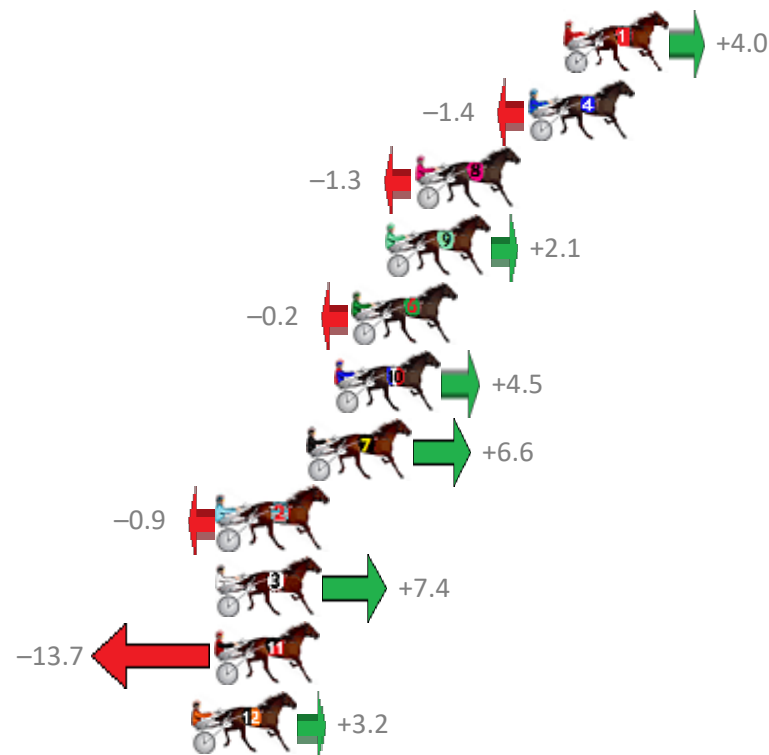

Albion Park Race 4 Distance 2138m

Tuesday, 9 April 2019

Gross Time: 2:43.30 MileRate: 2:02.90 LeadTime: 43.00s First Qtr: 30.00s Second Qtr: 30.90s Third Qtr: 30.30s Fourth Qtr: 29.10s

No Horse	Plc	Margin	Time	800Time (W)	400 Time (W)
1 JEDDY R YA READY	1	0.0m	2:43.30	59.10s (0)	28.79s (0)
4 MELPARK MAGIC	2	1.4m	2:43.40	59.50s (0)	29.20s (0)
8 REDRIVERDEBBA	3	5.9m	2:43.73	59.50s (1)	29.14s (1)
9 HELLBOUND	4	7.1m	2:43.82	59.24s (1)	28.92s (1)
6 JUSTABITLIKEMUM	5	8.4m	2:43.91	59.41s (0)	29.11s (0)
10 SCORCHED	6	9.1m	2:43.96	59.07s (1)	28.74s (1)
7 SHADY SADIE	7	10.2m	2:44.04	58.91s (0)	28.62s (0)
2 MONORAIL	8	13.7m	2:44.30	59.47s (0)	29.17s (0)
3 MISS INVASION	9	13.8m	2:44.30	58.85s (0)	28.58s (0)
11 QUIETLY SPOKEN	10	13.9m	2:44.31	60.42s (1)	30.02s (1)
12 MIRACLE	11	14.8m	2:44.38	59.16s (1)	28.87s (1)

Finish Position and metres gained from 800m

Sectionals
Powered by

PJ Harness Analyser
Master harness racing with the power of sectionals
Owners, Trainers and Punters - Check out what's new at www.pjdata.com.au

The Racing Queensland Board (trading as Racing Queensland) and provider are not responsible for the completeness or accuracy of any of the information contained herein, and makes no representations about its suitability for any purpose.