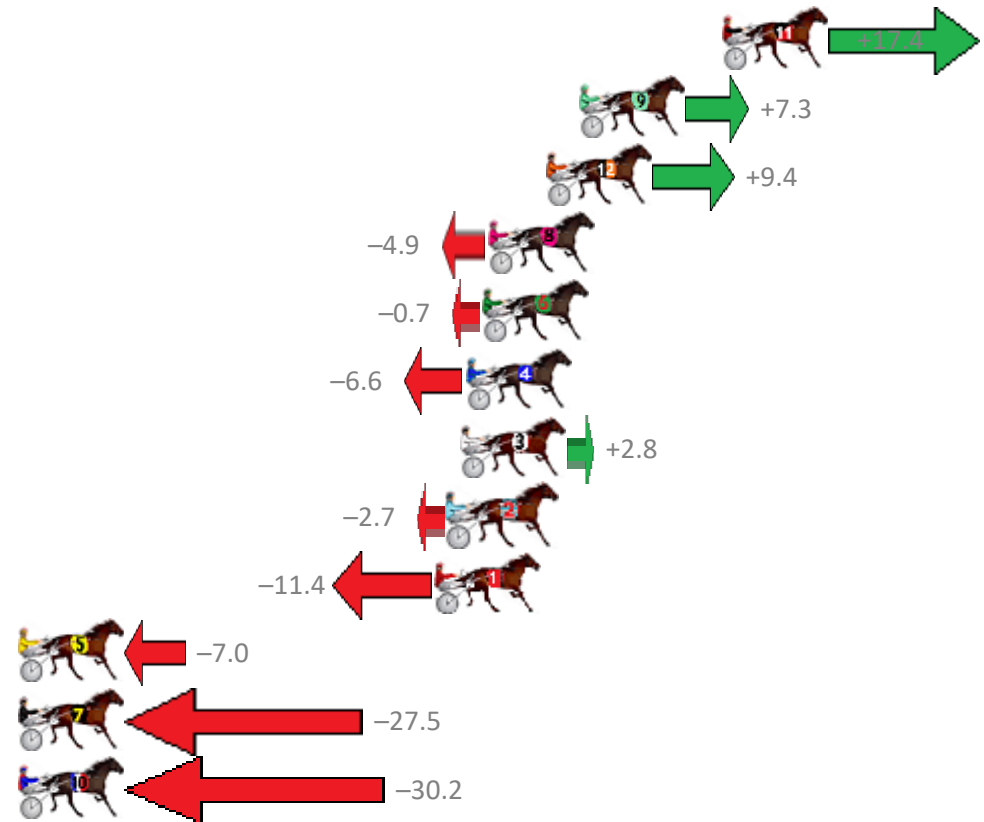

Albion Park Race 6 Distance 2138m

Saturday, 20 April 2019

Gross Time: 2:36.10 MileRate: 1:57.50 LeadTime: 36.60s First Qtr: 29.20s Second Qtr: 30.80s Third Qtr: 29.30s Fourth Qtr: 30.20s

No Horse	Plc	Margin	Time	800Time (W)	400 Time (W)
11 GOODTIME STRIDE	1	0.0m	2:36.10	58.21s (1)	29.67s (2)
9 PHOTOZEN	2	5.7m	2:36.53	58.96s (1)	29.57s (1)
12 FEELINGFORAMIRACLE	3	7.0m	2:36.63	58.80s (2)	30.61s (2)
8 ELZBOY	4	9.3m	2:36.80	59.86s (0)	30.55s (0)
6 ONE LAST ROLL	5	9.5m	2:36.82	59.55s (0)	30.24s (0)
4 BETTING BARON	6	10.2m	2:36.87	59.99s (1)	30.58s (1)
3 HE GETS IT	7	10.4m	2:36.89	59.29s (0)	29.99s (0)
2 SO BOBS YOUR UNCLE	8	10.9m	2:36.92	59.70s (1)	30.31s (1)
1 ITZ SPORTZ TORQUE	9	11.4m	2:36.96	60.35s (0)	31.06s (0)
5 SIR SEMPER FIDELIS	10	29.6m	2:38.33	60.02s (0)	30.88s (0)
7 ROCKNROLL PROMISE	11	48.9m	2:39.79	61.55s (2)	32.35s (1)
10 CAVALRYMAN	12	75.2m	2:41.78	61.75s (0)	31.73s (0)

Finish Position and metres gained from 800m

Sectionals
Powered by

PJ Harness Analyser
Master harness racing with the power of sectionals
Owners, Trainers and Punters - Check out what's new at www.pjdata.com.au

The Racing Queensland Board (trading as Racing Queensland) and provider are not responsible for the completeness or accuracy of any of the information contained herein, and makes no representations about its suitability for any purpose.