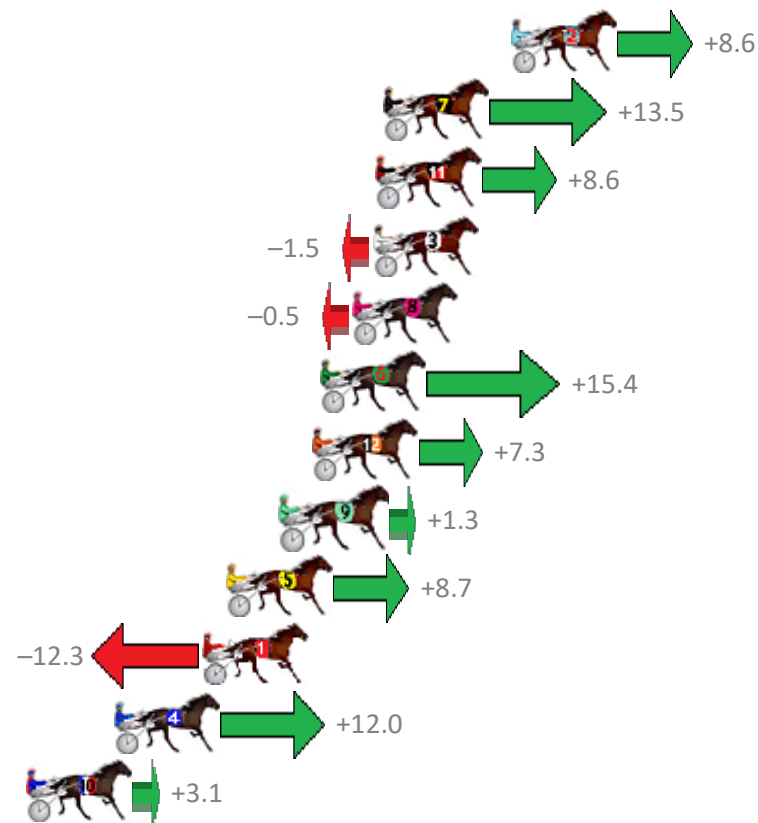

Albion Park Race 8 Distance 1660m

Saturday, 20 April 2019

Gross Time: 1:59.00 MileRate: 1:55.40 LeadTime: 3.30s First Qtr: 28.00s Second Qtr: 28.90s Third Qtr: 29.20s Fourth Qtr: 29.60s

No Horse	Plc	Margin	Time	800Time (W)	400 Time (W)
2 IDEAL WARRIOR	1	0.0m	1:59.00	58.17s (1)	29.26s (1)
7 MARK DENNIS	2	5.1m	1:59.38	57.81s (1)	28.90s (1)
11 COURAGEOUS LEO	3	5.4m	1:59.40	58.17s (1)	29.27s (1)
3 SOMEMONDOSOMEW	4	5.5m	1:59.41	58.91s (1)	29.99s (1)
8 TOP TRIO	5	6.3m	1:59.47	58.84s (0)	29.77s (0)
6 IMTHE GOLDEN CHILD	6	7.6m	1:59.56	57.67s (1)	28.77s (1)
12 MARK OF INTEGRITY	7	7.9m	1:59.58	58.26s (0)	29.25s (0)
9 CHANGE OF MIND	8	9.1m	1:59.67	58.70s (0)	29.67s (0)
5 WEEDONS EXPRESS	9	11.3m	1:59.84	58.16s (0)	29.16s (0)
1 IM FREE FALLING	10	12.3m	1:59.91	59.70s (0)	30.51s (0)
4 BEAU CISHLOM	11	15.8m	2:00.17	57.92s (1)	29.01s (1)
10 CRACKA STRIDE	12	19.3m	2:00.43	58.57s (2)	29.07s (0)

Finish Position and metres gained from 800m

Sectionals
Powered by

PJ Harness Analyser
Master harness racing with the power of sectionals
Owners, Trainers and Punters - Check out what's new at www.pjdata.com.au

The Racing Queensland Board (trading as Racing Queensland) and provider are not responsible for the completeness or accuracy of any of the information contained herein, and makes no representations about its suitability for any purpose.