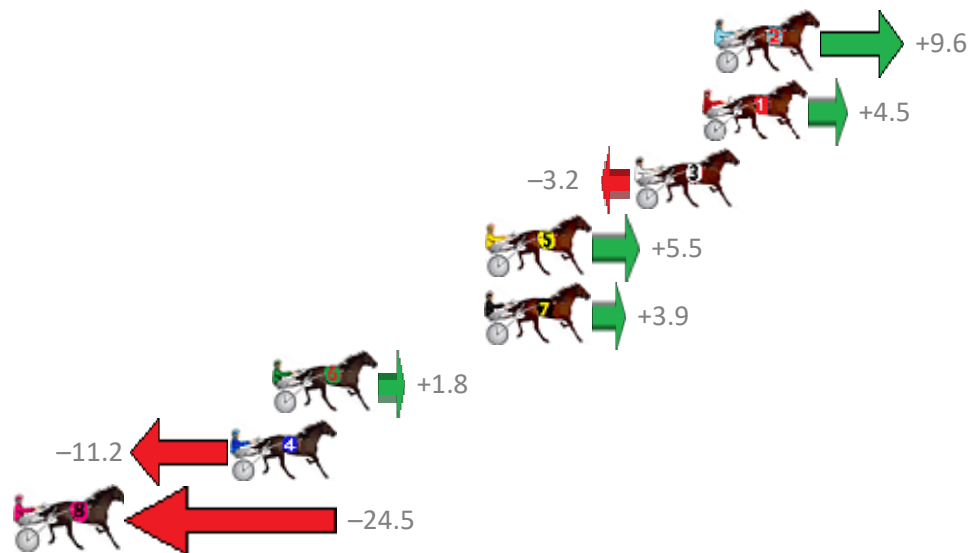

Albion Park Race 9 Distance 2647m

Saturday, 20 April 2019

Gross Time: 3:24.80 MileRate: 2:04.50 LeadTime: 83.30s First Qtr: 33.10s Second Qtr: 29.20s Third Qtr: 29.20s Fourth Qtr: 30.00s

No Horse	Plc	Margin	Time	800Time (W)	400 Time (W)
2 SPUD	1	0.0m	3:24.80	58.49s (0)	29.31s (0)
1 JUSTABITNOISY	2	0.5m	3:24.84	58.87s (0)	29.71s (0)
3 EMPIRE BAY	3	3.2m	3:25.04	59.44s (0)	30.24s (0)
5 GEE UP NEDDY	4	9.1m	3:25.48	58.79s (0)	29.65s (0)
7 NEEDLE	5	9.1m	3:25.48	58.91s (1)	29.93s (3)
6 RELEVEN DREAM	6	17.6m	3:26.12	59.07s (0)	29.91s (0)
4 MIRACLE RISING	7	19.2m	3:26.24	60.03s (1)	30.65s (2)
8 QUIETLY SPOKEN	8	27.7m	3:26.88	61.01s (1)	31.43s (1)

Finish Position and metres gained from 800m

Sectionals
Powered by

PJ Harness Analyser
Master harness racing with the power of sectionals
Owners, Trainers and Punters - Check out what's new at www.pjdata.com.au

The Racing Queensland Board (trading as Racing Queensland) and provider are not responsible for the completeness or accuracy of any of the information contained herein, and makes no representations about its suitability for any purpose.