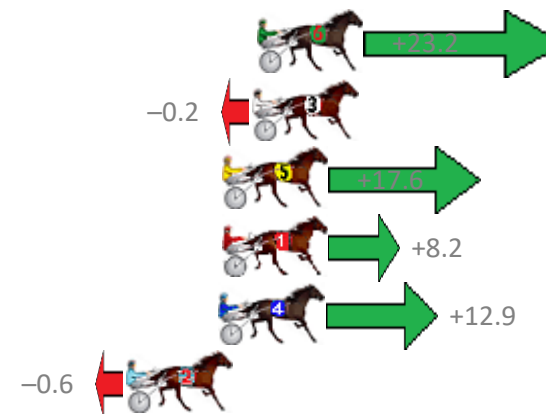

Albion Park Race 10 Distance 1660m

Saturday, 20 April 2019

Gross Time: 1:59.60 MileRate: 1:55.90 LeadTime: 3.30s First Qtr: 28.70s Second Qtr: 31.10s Third Qtr: 28.20s Fourth Qtr: 28.30s

No Horse	Plc	Margin	Time	800Time (W)	400 Time (W)
6 GLENFERRIE HOOD	1	0.0m	1:59.60	54.86s (0)	27.88s (1)
3 BEAVER	2	0.2m	1:59.61	56.51s (0)	28.31s (0)
5 WATCH PULP FICTION	3	1.4m	1:59.70	55.26s (0)	27.54s (2)
1 MANDY KRIDEN	4	1.4m	1:59.70	55.92s (0)	27.76s (0)
4 ALLELUIA	5	1.5m	1:59.71	55.59s (0)	27.56s (1)
2 BODHI TREE	6	5.2m	1:59.97	56.54s (0)	28.36s (0)

Finish Position and metres gained from 800m

Sectionals
Powered by

PJ Harness Analyser
Master harness racing with the power of sectionals
Owners, Trainers and Punters - Check out what's new at www.pjdata.com.au

The Racing Queensland Board (trading as Racing Queensland) and provider are not responsible for the completeness or accuracy of any of the information contained herein, and makes no representations about its suitability for any purpose.