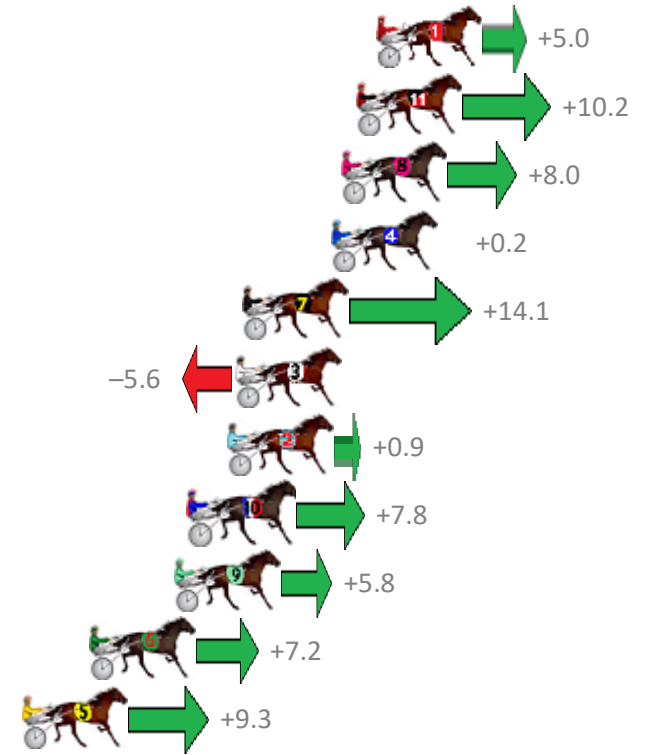

Albion Park Race 4 Distance 1660m

Saturday, 20 April 2019

Gross Time: 1:58.10 MileRate: 1:54.50 LeadTime: 3.30s First Qtr: 28.10s Second Qtr: 29.90s Third Qtr: 27.90s Fourth Qtr: 28.90s

No Horse	Plc	Margin	Time	800Time (W)	400 Time (W)
1 NEWMERELLA SHARKIE	1	0.0m	1:58.10	56.44s (0)	28.60s (0)
11 SUR LE FEU	2	0.8m	1:58.16	56.08s (1)	28.31s (2)
8 CLARRY	3	1.4m	1:58.20	56.23s (0)	28.38s (0)
4 TULHURST ACE	4	1.8m	1:58.23	56.79s (1)	29.02s (1)
7 JACKS AT THE BEACH	5	5.3m	1:58.48	55.80s (1)	28.14s (1)
3 SKYFELLA CAM	6	5.6m	1:58.50	57.20s (0)	29.30s (0)
2 RAFFERTY DELIGHTS	7	5.9m	1:58.53	56.74s (1)	28.98s (1)
10 OLIVER WINKLE	8	7.4m	1:58.63	56.25s (1)	28.45s (2)
9 OCEANS PREDATOR	9	8.0m	1:58.68	56.39s (0)	28.54s (0)
6 ROCKNROLL MUSIC	10	11.4m	1:58.92	56.29s (0)	28.42s (0)
5 TAKITIMU EXPRESS	11	14.1m	1:59.12	56.14s (1)	28.40s (1)

Finish Position and metres gained from 800m

Sectionals
Powered by

PJ Harness Analyser
Master harness racing with the power of sectionals
Owners, Trainers and Punters - Check out what's new at www.pjdata.com.au

The Racing Queensland Board (trading as Racing Queensland) and provider are not responsible for the completeness or accuracy of any of the information contained herein, and makes no representations about its suitability for any purpose.