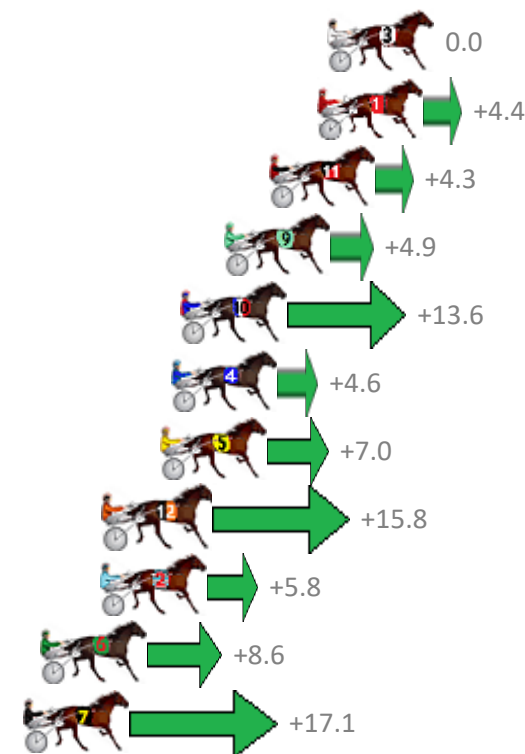

Albion Park Race 3 Distance 1660m

Saturday, 20 April 2019

Gross Time: 1:58.10 MileRate: 1:54.50 LeadTime: 3.20s First Qtr: 28.80s Second Qtr: 30.00s Third Qtr: 27.90s Fourth Qtr: 28.20s

No Horse	Plc	Margin	Time	800Time (W)	400 Time (W)
3 OUR CHITTYBANGBANG	1	0.0m	1:58.10	56.10s (0)	28.20s (0)
1 HOT ROD HEAVEN	2	0.4m	1:58.13	55.79s (0)	27.92s (0)
11 SALOON PASSAGE	3	2.3m	1:58.26	55.80s (1)	27.95s (1)
9 SPIKE BROMAC	4	4.1m	1:58.39	55.76s (0)	27.85s (0)
10 SIR JULIAN	5	5.8m	1:58.51	55.15s (1)	27.64s (2)
4 CASINO TOMMY	6	6.2m	1:58.54	55.78s (1)	27.88s (1)
5 THE FAITHFUL	7	6.6m	1:58.57	55.61s (0)	27.69s (0)
12 LIVING AGAIN	8	8.8m	1:58.72	54.99s (1)	27.54s (2)
2 SUBTLE DELIGHT	9	9.0m	1:58.73	55.69s (1)	27.75s (1)
6 PARISIAN ROCKSTAR	10	11.4m	1:58.90	55.50s (0)	27.64s (0)
7 WITHALOTOFLUCK	11	12.1m	1:58.95	54.90s (1)	27.50s (1)

Finish Position and metres gained from 800m

Sectionals
Powered by

PJ Harness Analyser
Master harness racing with the power of sectionals
Owners, Trainers and Punters - Check out what's new at www.pjdata.com.au

The Racing Queensland Board (trading as Racing Queensland) and provider are not responsible for the completeness or accuracy of any of the information contained herein, and makes no representations about its suitability for any purpose.