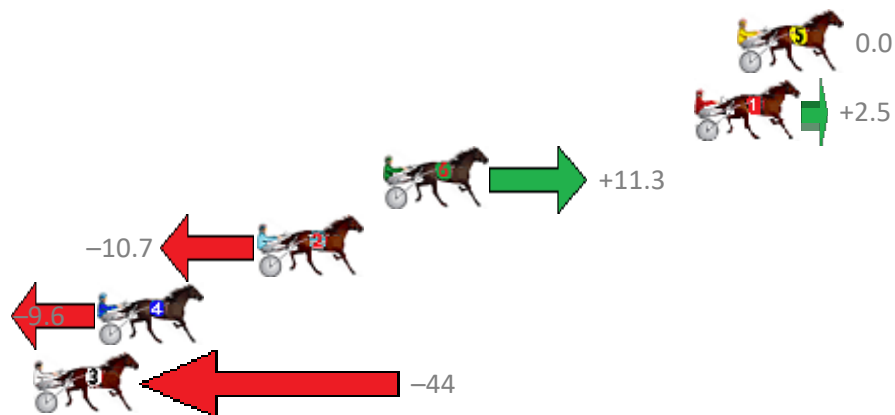

Albion Park Race 11 Distance 1660m

Saturday, 20 April 2019

Gross Time: 2:01.90 MileRate: 1:58.20 LeadTime: 3.40s First Qtr: 29.50s Second Qtr: 31.60s Third Qtr: 30.00s Fourth Qtr: 27.40s

No Horse	Plc	Margin	Time	800Time (W)	400 Time (W)
5 PELOSI	1	0.0m	2:01.90	57.40s (0)	27.40s (0)
1 A RAINBOW DELIGHT	2	1.7m	2:02.02	57.22s (0)	27.23s (0)
6 TOANUI SPIRIT	3	14.1m	2:02.87	56.59s (0)	27.76s (1)
2 FEEL THE THUNDER	4	19.1m	2:03.21	58.17s (0)	28.13s (0)
4 BRONSKI MACARENA	5	25.4m	2:03.64	58.09s (0)	28.87s (1)
3 BELLA GODIVA	6	64.4m	2:06.31	60.53s (0)	30.77s (0)

Finish Position and metres gained from 800m

Sectionals
Powered by

PJ Harness Analyser
Master harness racing with the power of sectionals
Owners, Trainers and Punters - Check out what's new at www.pjdata.com.au

The Racing Queensland Board (trading as Racing Queensland) and provider are not responsible for the completeness or accuracy of any of the information contained herein, and makes no representations about its suitability for any purpose.