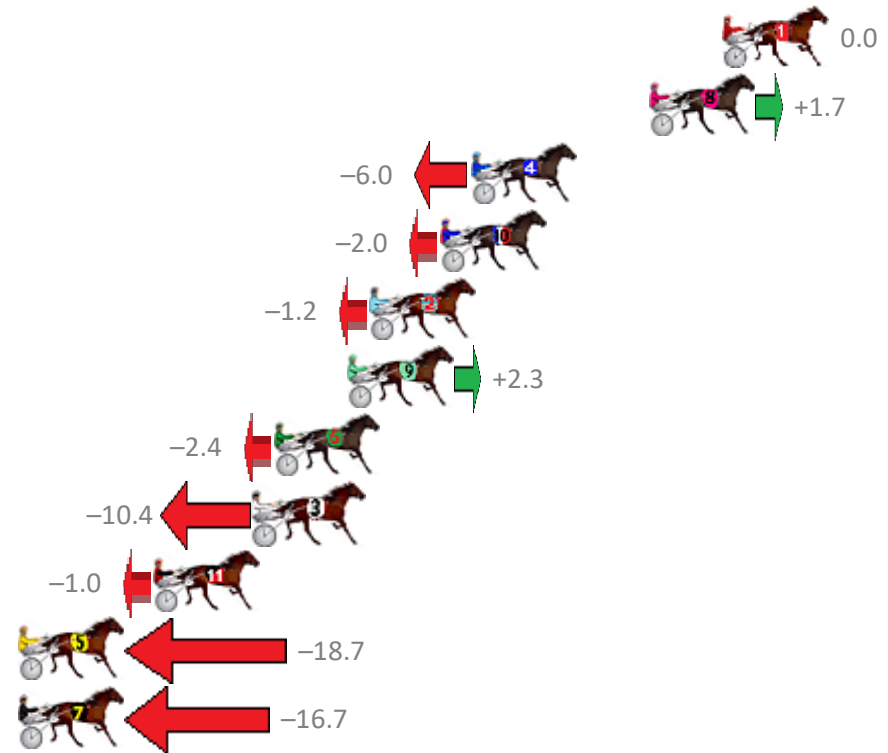

Albion Park Race 2 Distance 1660m

Saturday, 20 April 2019

Gross Time: 1:59.50 MileRate: 1:55.90 LeadTime: 3.30s First Qtr: 27.90s Second Qtr: 32.20s Third Qtr: 28.40s Fourth Qtr: 27.70s

No Horse	Plc	Margin	Time	800Time (W)	400 Time (W)
1 TWITTER BROMAC	1	0.0m	1:59.50	56.10s (0)	27.70s (0)
8 MAMMALS MAGIC	2	2.9m	1:59.70	55.98s (0)	27.58s (0)
4 TASSINI	3	10.0m	2:00.19	56.52s (1)	28.16s (1)
10 LIFEINHEAVEN	4	11.2m	2:00.28	56.24s (0)	27.71s (0)
2 JUST ROKIN	5	14.0m	2:00.47	56.18s (1)	27.85s (1)
9 PAY ME INTEREST	6	14.9m	2:00.53	55.94s (1)	27.54s (0)
6 INNOCENT CROCKER	7	17.8m	2:00.73	56.27s (2)	28.23s (3)
3 OPONONIS BLISS	8	18.6m	2:00.79	56.83s (1)	28.48s (1)
11 LUCKY ARTIST	9	22.6m	2:01.07	56.17s (1)	27.89s (1)
5 TAYLAH STUDLEIGH	10	30.1m	2:01.58	57.41s (2)	29.27s (2)
7 CHLOES CLOUD	11	36.3m	2:02.01	57.27s (2)	29.12s (2)

Finish Position and metres gained from 800m

Sectionals
Powered by

PJ Harness Analyser
Master harness racing with the power of sectionals
Owners, Trainers and Punters - Check out what's new at www.pjdata.com.au

The Racing Queensland Board (trading as Racing Queensland) and provider are not responsible for the completeness or accuracy of any of the information contained herein, and makes no representations about its suitability for any purpose.