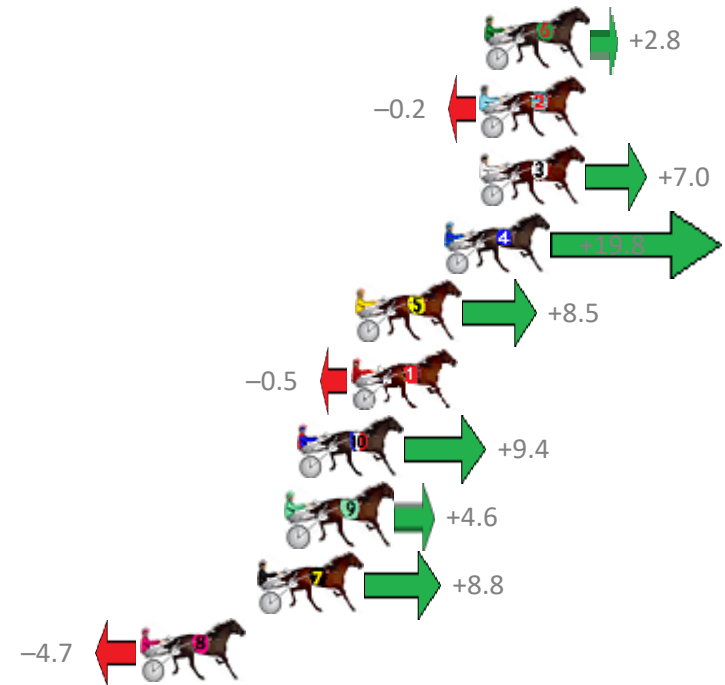

Albion Park Race 5 Distance 1660m

Saturday, 20 April 2019

Gross Time: 1:58.40 MileRate: 1:54.80 LeadTime: 3.30s First Qtr: 27.70s Second Qtr: 30.60s Third Qtr: 28.00s Fourth Qtr: 28.80s

No Horse	Plc	Margin	Time	800Time (W)	400 Time (W)
6 ZARAS DELIGHT	1	0.0m	1:58.40	56.60s (1)	28.60s (1)
2 ANNIKA MAGIC	2	0.2m	1:58.41	56.81s (0)	28.81s (0)
3 TRILIGHT BRIGADE	2	0.2m	1:58.41	56.30s (1)	28.30s (1)
4 JOSSIE JAMES	4	1.6m	1:58.52	55.39s (1)	27.71s (3)
5 DRIVE THE DREAM	5	5.1m	1:58.77	56.20s (0)	28.35s (1)
1 FARRAHFOWLER	6	5.3m	1:58.78	56.84s (0)	28.82s (0)
10 IMA GRUMPY POSSUM	7	7.4m	1:58.93	56.13s (1)	28.41s (2)
9 STUDLEIGH KRISTEN	8	7.8m	1:58.96	56.47s (1)	28.74s (2)
7 LURAH	9	9.0m	1:59.05	56.18s (0)	28.43s (0)
8 NOVENA ROSE	10	13.7m	1:59.39	57.13s (0)	29.10s (0)

Finish Position and metres gained from 800m

Sectionals
Powered by

PJ Harness Analyser
Master harness racing with the power of sectionals
Owners, Trainers and Punters - Check out what's new at www.pjdata.com.au

The Racing Queensland Board (trading as Racing Queensland) and provider are not responsible for the completeness or accuracy of any of the information contained herein, and makes no representations about its suitability for any purpose.