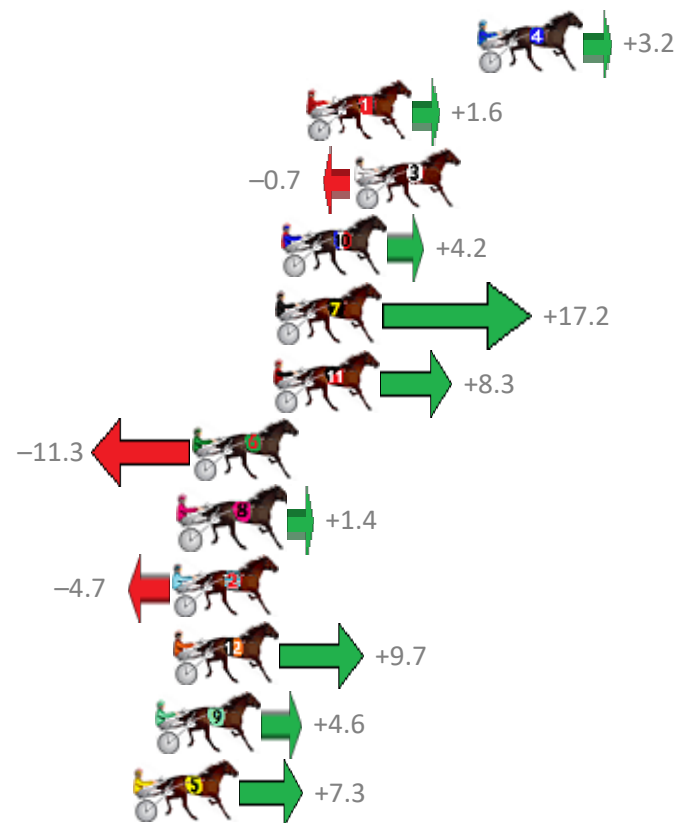

Albion Park Race 1 Distance 1660m

Saturday, 20 April 2019

Gross Time: 1:58.20 MileRate: 1:54.60 LeadTime: 3.40s First Qtr: 27.50s Second Qtr: 30.10s Third Qtr: 28.70s Fourth Qtr: 28.50s

No Horse	Plc	Margin	Time	800Time (W)	400 Time (W)
4 CASTALONG SHADOW	1	0.0m	1:58.20	56.97s (1)	28.50s (1)
1 BIG BRUCE	2	6.8m	1:58.68	57.09s (0)	28.22s (0)
3 GREGS LEGACY	3	4.9m	1:58.55	57.25s (0)	28.38s (0)
10 RAYS CHOICE	4	7.8m	1:58.76	56.90s (1)	28.57s (2)
7 OUR BONDI BEACH	5	8.0m	1:58.77	55.97s (1)	28.23s (2)
11 MY ULTIMATE FELLA	6	8.1m	1:58.78	56.61s (1)	28.91s (2)
6 GOTTA GOOD REASON	7	11.3m	1:59.01	58.01s (0)	29.13s (0)
8 ONLY IN ROME	8	11.8m	1:59.04	57.10s (0)	28.27s (0)
2 KARINYA MULLY	9	12.1m	1:59.06	57.54s (1)	28.86s (1)
12 CROWNING GLORY	10	12.1m	1:59.06	56.51s (0)	28.01s (1)
9 RANFURLY RULZ	11	12.8m	1:59.11	56.87s (0)	28.44s (1)
5 ARK PATROL	12	13.7m	1:59.18	56.68s (1)	28.49s (3)

Finish Position and metres gained from 800m

Sectionals
Powered by

PJ Harness Analyser
Master harness racing with the power of sectionals
Owners, Trainers and Punters - Check out what's new at www.pjdata.com.au

The Racing Queensland Board (trading as Racing Queensland) and provider are not responsible for the completeness or accuracy of any of the information contained herein, and makes no representations about its suitability for any purpose.