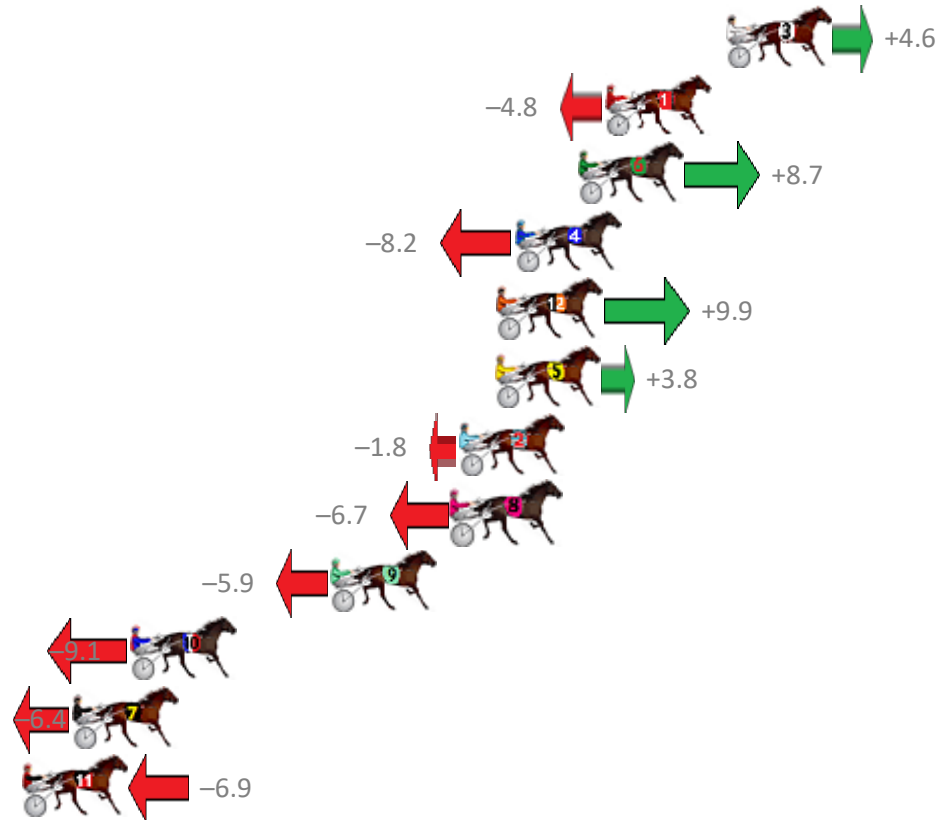

Albion Park Race 7 Distance 2138m

Saturday, 20 April 2019

Gross Time: 2:35.40 MileRate: 1:56.90 LeadTime: 37.60s First Qtr: 31.70s Second Qtr: 29.90s Third Qtr: 28.00s Fourth Qtr: 28.20s

No Horse	Plc	Margin	Time	800Time (W)	400 Time (W)
3 ROCK WITH SAM	1	0.0m	2:35.40	55.88s (1)	27.85s (1)
1 LINCOLN ROAD	2	4.8m	2:35.74	56.54s (0)	28.54s (0)
6 SAPPHIRE SWAYZE	3	5.9m	2:35.82	55.59s (2)	28.50s (2)
4 A GOOD CHANCE	4	8.4m	2:35.99	56.78s (1)	28.75s (1)
12 CASINO GRIN	5	9.1m	2:36.04	55.50s (2)	28.39s (2)
5 MACHEASY	6	9.2m	2:36.05	55.93s (1)	27.75s (1)
2 POLISHED ROCKS	7	10.6m	2:36.15	56.33s (1)	28.16s (1)
8 BELLS BEACH HOUSE	8	10.9m	2:36.17	56.67s (0)	28.39s (0)
9 OUTLAW FELLA	9	15.7m	2:36.51	56.61s (0)	28.25s (0)
10 LIKEALLOFUS	10	23.7m	2:37.07	56.84s (0)	28.45s (0)
7 DIVAS DELIGHT	11	26.0m	2:37.23	56.65s (1)	28.88s (2)
11 SUBTLE ADVICE	12	30.9m	2:37.58	56.68s (0)	28.55s (0)

Finish Position and metres gained from 800m

Sectionals
Powered by

PJ Harness Analyser
Master harness racing with the power of sectionals
Owners, Trainers and Punters - Check out what's new at www.pjdata.com.au

The Racing Queensland Board (trading as Racing Queensland) and provider are not responsible for the completeness or accuracy of any of the information contained herein, and makes no representations about its suitability for any purpose.