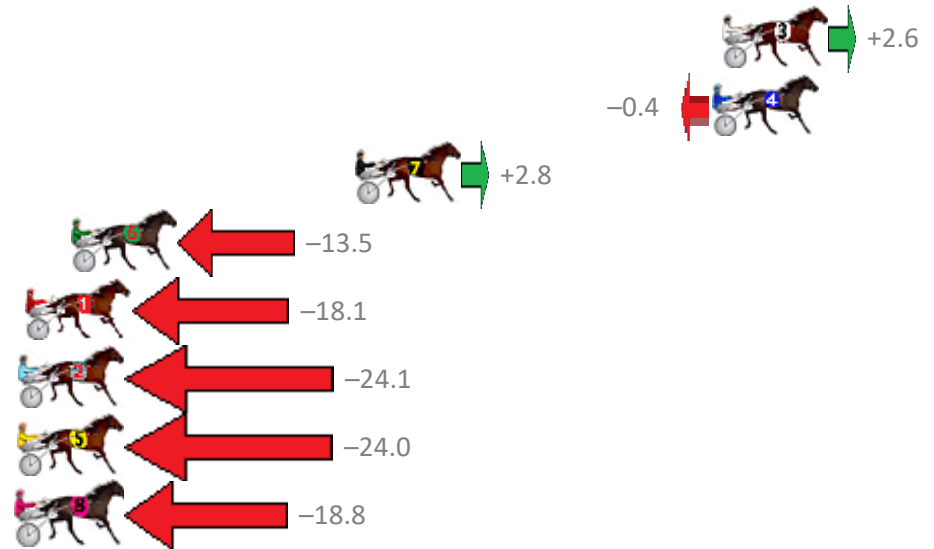

Albion Park Race 2 Distance 2138m

Tuesday, 23 April 2019

Gross Time: 2:36.60 MileRate: 1:57.90 LeadTime: 38.20s First Qtr: 31.30s Second Qtr: 30.80s Third Qtr: 27.60s Fourth Qtr: 28.70s

No Horse	Plc	Margin	Time	800Time (W)	400 Time (W)
3 ZARAS DANCE	1	0.0m	2:36.60	56.12s (1)	28.59s (1)
4 GOLDDIGGER GIRL	2	0.4m	2:36.63	56.33s (0)	28.73s (0)
7 GRIZZLY MONTANA	3	14.6m	2:37.65	56.10s (1)	28.08s (1)
6 LAZY BLAZE	4	25.9m	2:38.46	57.25s (1)	29.21s (1)
1 ENARMoured	5	27.7m	2:38.59	57.57s (0)	29.86s (0)
2 DAPPER BESSIE	6	28.5m	2:38.64	58.00s (0)	30.31s (0)
5 ONYA DOUG	7	30.4m	2:38.78	57.99s (1)	30.35s (1)
8 HALF MOON BEACH	8	33.8m	2:39.03	57.62s (0)	29.72s (0)

Finish Position and metres gained from 800m

Sectionals
Powered by

PJ Harness Analyser
Master harness racing with the power of sectionals
Owners, Trainers and Punters - Check out what's new at www.pjdata.com.au

The Racing Queensland Board (trading as Racing Queensland) and provider are not responsible for the completeness or accuracy of any of the information contained herein, and makes no representations about its suitability for any purpose.