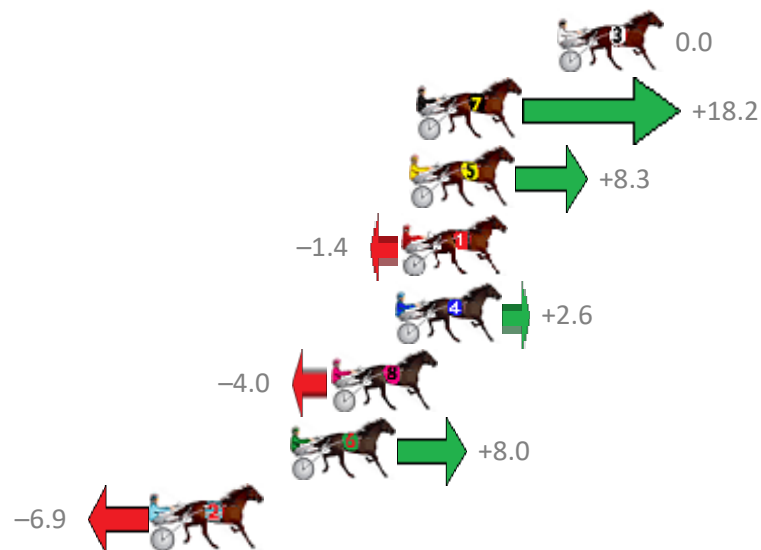

Albion Park Race 7 Distance 1660m

Tuesday, 23 April 2019

Gross Time: 1:56.60 MileRate: 1:53.00 LeadTime: 3.40s First Qtr: 27.20s Second Qtr: 30.60s Third Qtr: 27.40s Fourth Qtr: 28.00s

No Horse	Plc	Margin	Time	800Time (W)	400 Time (W)
3 PACIFIC DRUMS	1	0.0m	1:56.60	55.40s (0)	28.00s (0)
7 HEZ ALL COURAGE	2	5.6m	1:56.99	54.14s (1)	26.82s (1)
5 CLARRY	3	5.9m	1:57.01	54.83s (1)	27.48s (1)
1 MACHIN OUT	4	6.2m	1:57.03	55.50s (0)	28.08s (0)
4 LANCELOT BROMAC	5	6.4m	1:57.05	55.22s (0)	27.78s (0)
8 SPEEDIE MCARDLE	6	9.0m	1:57.23	55.68s (1)	28.29s (1)
6 GOD SAKE	7	10.6m	1:57.34	54.85s (1)	27.50s (0)
2 ALPHA STYX	8	16.1m	1:57.73	55.88s (1)	28.48s (2)

Finish Position and metres gained from 800m

Sectionals
Powered by

PJ Harness Analyser
Master harness racing with the power of sectionals
Owners, Trainers and Punters - Check out what's new at www.pjdata.com.au

The Racing Queensland Board (trading as Racing Queensland) and provider are not responsible for the completeness or accuracy of any of the information contained herein, and makes no representations about its suitability for any purpose.