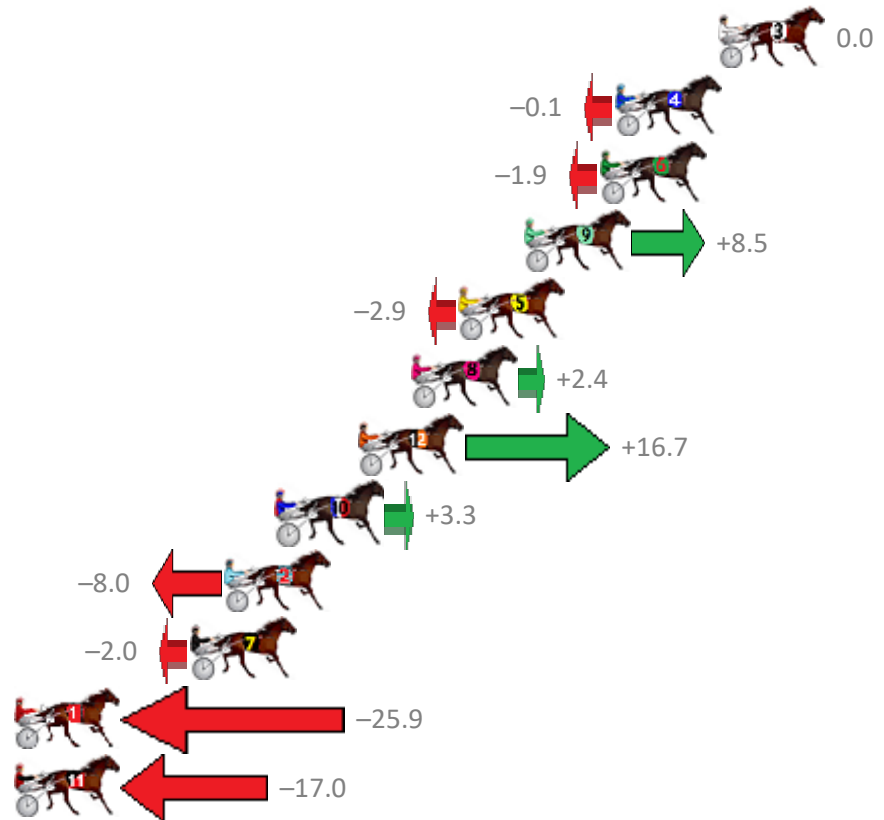

Albion Park Race 10 Distance 1660m

Tuesday, 23 April 2019

Gross Time: 1:59.50 MileRate: 1:55.90 LeadTime: 3.40s First Qtr: 28.30s Second Qtr: 31.30s Third Qtr: 28.20s Fourth Qtr: 28.30s

No Horse	Plc	Margin	Time	800Time (W)	400 Time (W)
3 ZARAS ALL GOOD	1	0.0m	1:59.50	56.50s (0)	28.30s (0)
4 CHANCELESS CENTURY	2	4.1m	1:59.79	56.51s (0)	28.26s (0)
6 COMMODORE JUJON	3	4.7m	1:59.83	56.63s (1)	28.36s (1)
9 FEEL LIKE DANCIN	4	7.7m	2:00.04	55.90s (1)	27.90s (2)
5 DOOLITTLE DOOZZIE	5	10.3m	2:00.23	56.70s (1)	28.42s (1)
8 ARK ME	6	12.2m	2:00.36	56.33s (0)	27.90s (1)
12 LINCOLNS GIRL	7	14.3m	2:00.51	55.32s (1)	22.24s (1)
10 LETS DIG IT	8	17.5m	2:00.74	56.27s (1)	28.28s (2)
2 ASHLEE NITRO	9	19.6m	2:00.89	57.06s (1)	28.74s (1)
7 STUDLEIGH SONNY	10	21.0m	2:00.99	56.64s (0)	28.23s (0)
1 BLACKJEWEL	11	36.3m	2:02.07	58.33s (0)	29.86s (0)
11 THE MONEY BALL	12	42.4m	2:02.50	57.70s (1)	29.72s (1)

Finish Position and metres gained from 800m

Sectionals
Powered by

PJ Harness Analyser
Master harness racing with the power of sectionals
Owners, Trainers and Punters - Check out what's new at www.pjdata.com.au

The Racing Queensland Board (trading as Racing Queensland) and provider are not responsible for the completeness or accuracy of any of the information contained herein, and makes no representations about its suitability for any purpose.