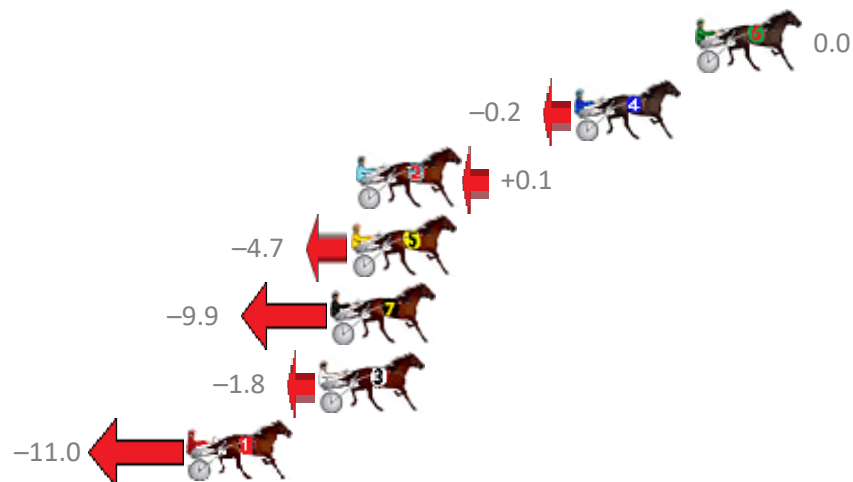

Albion Park Race 6 Distance 2138m

Tuesday, 23 April 2019

Gross Time: 2:35.70 MileRate: 1:57.20 LeadTime: 39.10s First Qtr: 30.30s Second Qtr: 31.00s Third Qtr: 28.60s Fourth Qtr: 26.70s

No Horse	Plc	Margin	Time	800Time (W)	400 Time (W)
6 COLT THIRTY ONE	1	0.0m	2:35.70	55.30s (0)	26.70s (0)
4 MACH ALERT	2	4.8m	2:36.02	55.31s (0)	26.73s (0)
2 SIR JULIAN	3	13.5m	2:36.60	55.29s (0)	26.65s (0)
5 COLD IDEAL	4	13.7m	2:36.61	55.62s (1)	27.16s (1)
7 OHOKA PUNTER	5	14.5m	2:36.67	55.98s (1)	27.49s (1)
3 THE SPACE INVADER	6	15.0m	2:36.70	55.42s (1)	26.97s (1)
1 COREY WILLIAM	7	20.2m	2:37.05	56.06s (0)	27.42s (0)

Finish Position and metres gained from 800m

Sectionals
Powered by

PJ Harness Analyser
Master harness racing with the power of sectionals
Owners, Trainers and Punters - Check out what's new at www.pjdata.com.au

The Racing Queensland Board (trading as Racing Queensland) and provider are not responsible for the completeness or accuracy of any of the information contained herein, and makes no representations about its suitability for any purpose.