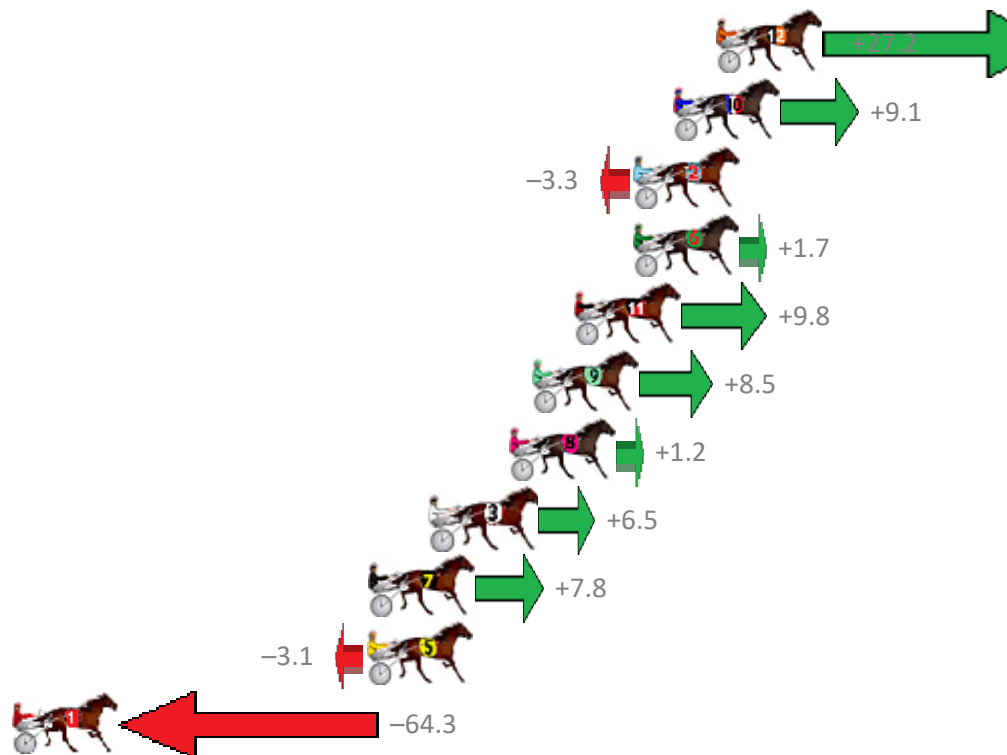

Albion Park Race 8 Distance 1660m

Tuesday, 23 April 2019

Gross Time: 1:57.40 MileRate: 1:53.80 LeadTime: 3.40s First Qtr: 27.60s Second Qtr: 29.20s Third Qtr: 27.80s Fourth Qtr: 29.40s

No Horse	Plc	Margin	Time	800Time (W)	400 Time (W)
12 PINUP BOY	1	0.0m	1:57.40	55.26s (1)	27.87s (2)
10 TENNYSON BROMAC	2	1.7m	1:57.52	56.55s (2)	29.05s (1)
2 SMILING ARMADA	3	3.3m	1:57.64	57.44s (0)	29.64s (0)
6 ELMAUR JOY	4	3.3m	1:57.64	57.08s (0)	29.29s (0)
11 CARDLESFROMHEAVEN	5	5.6m	1:57.81	56.50s (2)	29.06s (2)
9 JUSTALITTLE TORQUE	6	7.3m	1:57.94	56.59s (0)	28.92s (0)
8 LAUGHING EMOJI	7	8.2m	1:58.00	57.11s (0)	29.34s (0)
3 IMA BIRUBI BOY	8	11.3m	1:58.23	56.74s (1)	29.05s (1)
7 OUR MEMPHIS MAC	9	13.8m	1:58.41	56.64s (2)	29.00s (0)
5 STUDLEIGH STRIDE	10	13.9m	1:58.42	57.42s (1)	29.60s (1)
1 NIKALONG HENRY	11	124.3m	2:06.54	61.80s (0)	31.19s (0)

Finish Position and metres gained from 800m

Sectionals
Powered by

PJ Harness Analyser
Master harness racing with the power of sectionals
Owners, Trainers and Punters - Check out what's new at www.pjdata.com.au

The Racing Queensland Board (trading as Racing Queensland) and provider are not responsible for the completeness or accuracy of any of the information contained herein, and makes no representations about its suitability for any purpose.