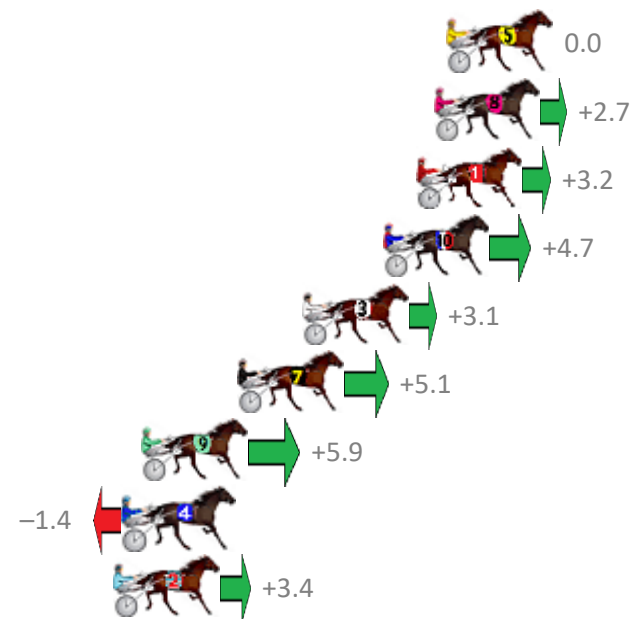

Albion Park Race 5 Distance 2647m

Tuesday, 23 April 2019

Gross Time: 3:24.80 MileRate: 2:04.50 LeadTime: 85.30s First Qtr: 32.00s Second Qtr: 30.50s Third Qtr: 28.30s Fourth Qtr: 28.70s

No Horse	Plc	Margin	Time	800Time (W)	400 Time (W)
5 PATSDELIGHT	1	0.0m	3:24.80	57.00s (0)	28.70s (0)
8 SPIRIT WALKER	2	0.5m	3:24.84	56.81s (1)	28.62s (1)
1 JETER	3	1.2m	3:24.89	56.77s (0)	28.44s (0)
10 HELLBOUND	4	2.5m	3:24.98	56.67s (1)	28.46s (1)
3 JUSTABITLIKEMUM	5	5.7m	3:25.21	56.78s (0)	28.43s (0)
7 SCORCHED	6	8.3m	3:25.40	56.64s (0)	28.26s (0)
9 SOUTHERN ALPS	7	12.1m	3:25.67	56.58s (0)	28.19s (0)
4 JEDDY R YA READY	8	12.8m	3:25.72	57.10s (1)	28.84s (1)
2 MATATOKI	9	13.2m	3:25.75	56.76s (1)	28.47s (1)

Finish Position and metres gained from 800m

Sectionals
Powered by

PJ Harness Analyser
Master harness racing with the power of sectionals
Owners, Trainers and Punters - Check out what's new at www.pjdata.com.au

The Racing Queensland Board (trading as Racing Queensland) and provider are not responsible for the completeness or accuracy of any of the information contained herein, and makes no representations about its suitability for any purpose.