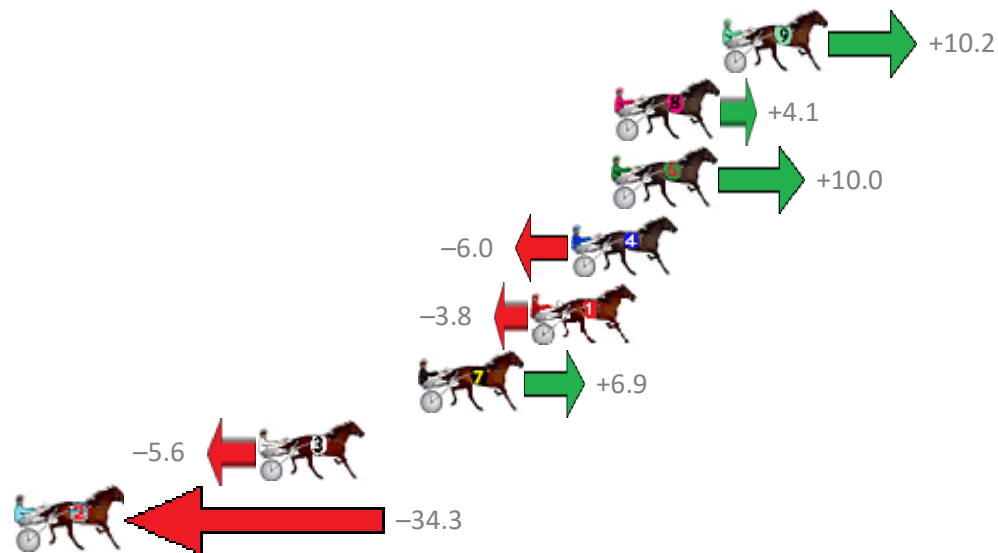

Albion Park Race 9 Distance 1660m

Tuesday, 23 April 2019

Gross Time: 1:57.70 MileRate: 1:54.10 LeadTime: 3.40s First Qtr: 28.30s Second Qtr: 30.50s Third Qtr: 27.80s Fourth Qtr: 27.70s

No Horse	Plc	Margin	Time	800Time (W)	400 Time (W)
9 THE SHADY ONE	1	0.0m	1:57.70	54.79s (1)	27.30s (1)
8 MAKOA	2	4.3m	1:58.00	55.22s (0)	27.39s (0)
6 FRANCO TARIQ	3	4.4m	1:58.00	54.81s (1)	27.33s (2)
4 PARISIAN ROCKSTAR	4	6.0m	1:58.12	55.92s (0)	28.12s (0)
1 RIVERLEIGH ROCKET	5	7.6m	1:58.23	55.76s (0)	27.94s (0)
7 THE IDES OF MARCH	6	12.1m	1:58.54	55.02s (1)	27.42s (2)
3 ROCKNROLL AMBER	7	18.4m	1:58.97	55.89s (0)	27.89s (0)
2 HOT DOGMA	8	40.5m	2:00.50	57.88s (1)	29.58s (1)

Finish Position and metres gained from 800m

Sectionals
Powered by

PJ Harness Analyser
Master harness racing with the power of sectionals
Owners, Trainers and Punters - Check out what's new at www.pjdata.com.au

The Racing Queensland Board (trading as Racing Queensland) and provider are not responsible for the completeness or accuracy of any of the information contained herein, and makes no representations about its suitability for any purpose.