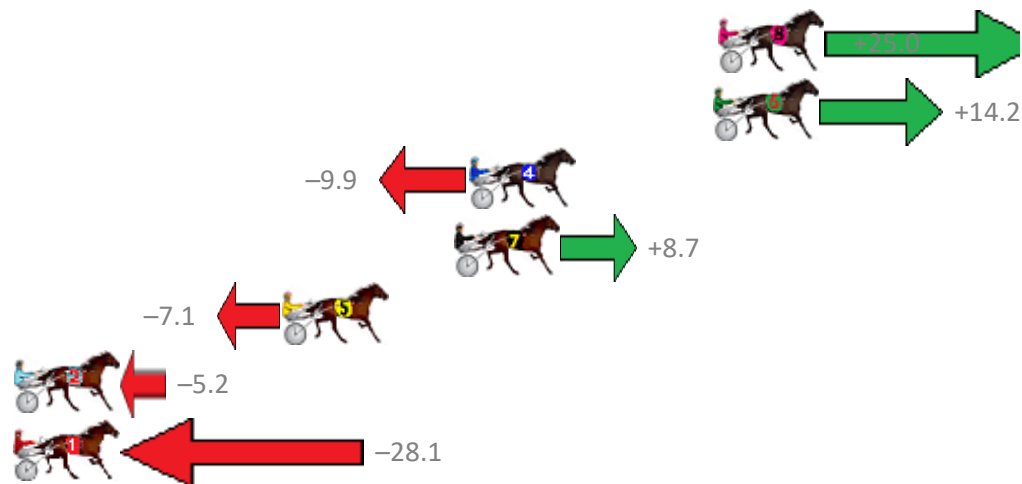

Albion Park Race 3 Distance 2138m

Tuesday, 23 April 2019

Gross Time: 2:42.80 MileRate: 2:02.00 LeadTime: 41.80s First Qtr: 30.00s Second Qtr: 31.20s Third Qtr: 29.70s Fourth Qtr: 30.10s

No Horse	Plc	Margin	Time	800Time (W)	400 Time (W)
8 MAJESTIC SIMON	1	0.0m	2:42.80	57.93s (1)	28.85s (1)
6 MUSCULUS	2	0.2m	2:42.82	58.74s (1)	29.93s (1)
4 MY PRECIOUS YANKEE	3	9.9m	2:43.54	60.54s (0)	30.84s (0)
7 GO AHEAD MAKEMYDA	4	10.5m	2:43.59	59.15s (1)	30.20s (1)
5 MISTER OZ	5	17.3m	2:44.10	60.33s (1)	30.77s (0)
2 DOWN UNDER RORS	6	30.6m	2:45.10	60.19s (0)	30.78s (1)
1 HAVANA MAGIC	7	39.5m	2:45.77	61.90s (0)	31.79s (0)

Finish Position and metres gained from 800m

Sectionals
Powered by

PJ Harness Analyser
Master harness racing with the power of sectionals
Owners, Trainers and Punters - Check out what's new at www.pjdata.com.au

The Racing Queensland Board (trading as Racing Queensland) and provider are not responsible for the completeness or accuracy of any of the information contained herein, and makes no representations about its suitability for any purpose.