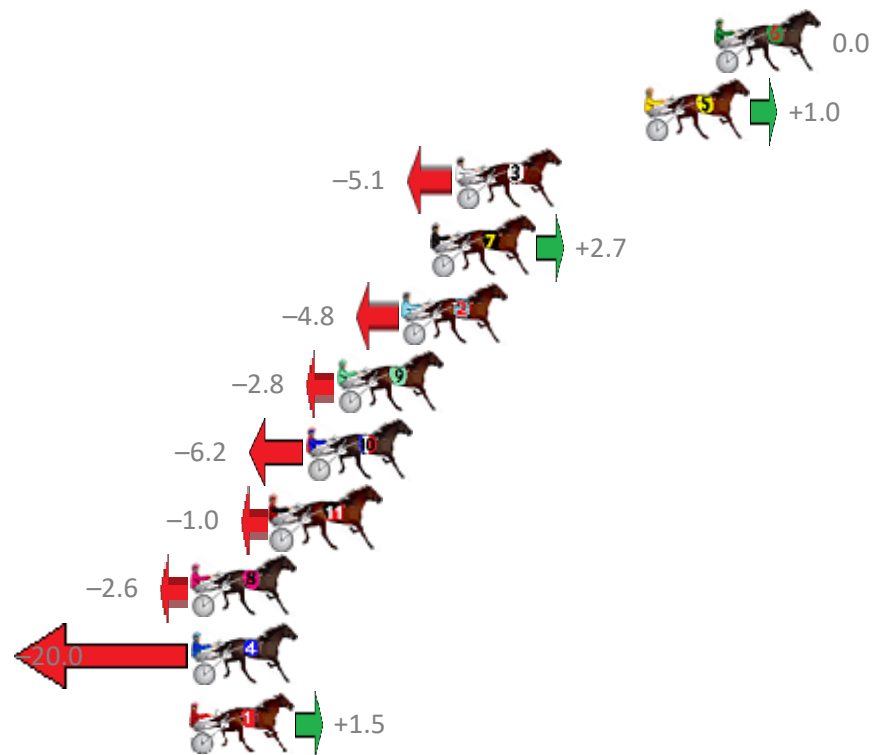

Albion Park Race 4 Distance 2138m

Tuesday, 23 April 2019

Gross Time: 2:33.10 MileRate: 1:55.30 LeadTime: 37.20s First Qtr: 28.40s Second Qtr: 30.20s Third Qtr: 28.50s Fourth Qtr: 28.80s

No Horse	Plc	Margin	Time	800Time (W)	400 Time (W)
6 TROJAN BANNER	1	0.0m	2:33.10	57.30s (0)	28.80s (0)
5 COOL SCOOTER	2	2.8m	2:33.30	57.23s (0)	28.70s (0)
3 WEONA LUKE	3	10.3m	2:33.84	57.67s (1)	29.20s (2)
7 SUR LE FEU	4	11.3m	2:33.91	57.11s (1)	28.94s (1)
2 NEWPORT DREAMZ	5	12.4m	2:33.99	57.64s (0)	29.09s (0)
9 BIG IN AMERICA	6	15.0m	2:34.18	57.50s (0)	28.94s (0)
10 TUESDAYS FELLA	7	16.2m	2:34.27	57.74s (1)	29.30s (2)
11 SUBTLE ADVICE	8	17.6m	2:34.37	57.37s (0)	28.80s (0)
8 IM NORMA JEAN	9	20.8m	2:34.60	57.49s (1)	29.03s (1)
4 THE HARLEM HAMMER	10	20.8m	2:34.60	58.73s (1)	30.01s (1)
1 SHADOW HUNTER	11	20.9m	2:34.60	57.19s (1)	28.71s (1)

Finish Position and metres gained from 800m

Sectionals
Powered by

PJ Harness Analyser
Master harness racing with the power of sectionals
Owners, Trainers and Punters - Check out what's new at www.pjdata.com.au

The Racing Queensland Board (trading as Racing Queensland) and provider are not responsible for the completeness or accuracy of any of the information contained herein, and makes no representations about its suitability for any purpose.