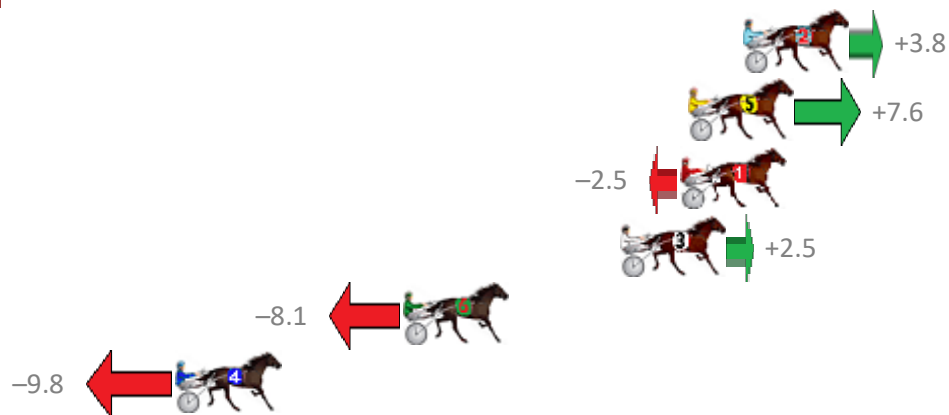

Finish Position and metres gained from 800m

Sectionals  
Powered by

**PJ Harness Analyser**  
Master harness racing with the power of sectionals  
Owners, Trainers and Punters - Check out what's new at [www.pjdata.com.au](http://www.pjdata.com.au)