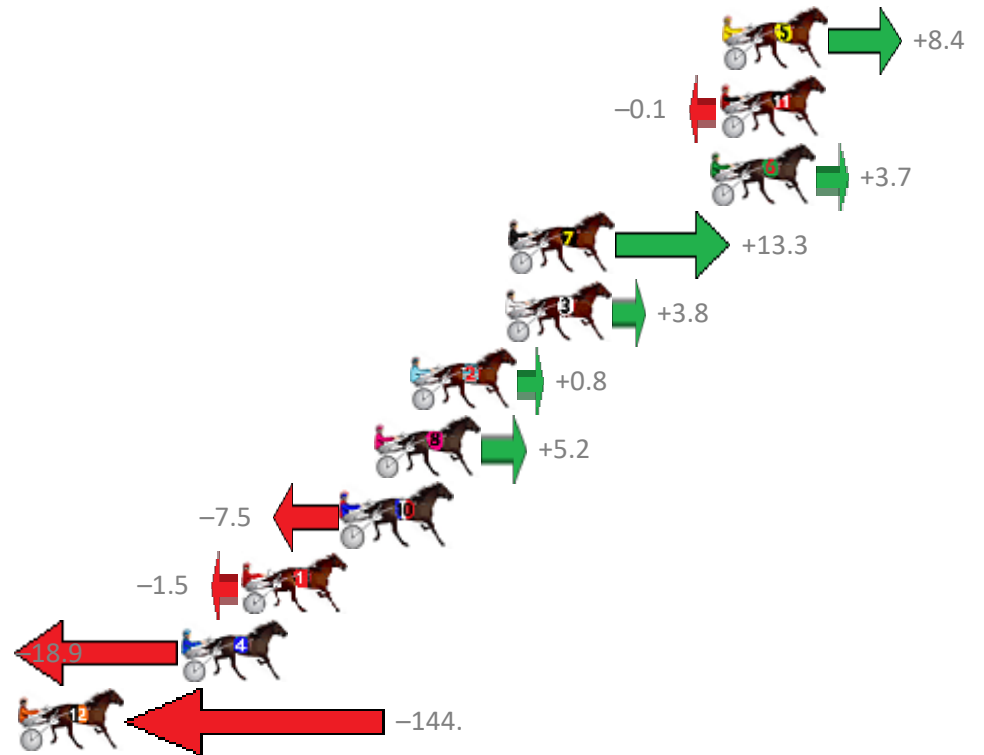

Albion Park Race 7 Distance 2680m

Saturday, 27 April 2019

Gross Time: 3:20.90 MileRate: 2:00.60 LeadTime: 78.50s First Qtr: 31.70s Second Qtr: 31.20s Third Qtr: 30.00s Fourth Qtr: 29.50s

No Horse	Plc	Margin	Time	800Time (W)	400 Time (W)
5 QUIETLY SPOKEN	1	0.0m	3:20.90	58.88s (0)	28.87s (0)
11 NEEDLE	2	0.1m	3:20.91	59.51s (0)	29.51s (0)
6 SPUD	3	0.5m	3:20.94	59.22s (0)	29.21s (0)
7 MAYBETOTHEMAX	4	8.5m	3:21.53	58.51s (0)	28.43s (1)
3 MIRACLE RISING	5	8.6m	3:21.53	59.22s (1)	29.23s (1)
2 HELLBOUND	6	12.4m	3:21.81	59.44s (0)	29.43s (0)
8 JUSTABITNOISY	7	13.8m	3:21.92	59.11s (2)	29.29s (1)
10 MISTER GUNSEN	8	15.1m	3:22.01	60.06s (1)	30.07s (1)
1 REDRIVERDEBBA	9	19.1m	3:22.31	59.61s (0)	29.57s (0)
4 GEE UP NEDDY	10	21.5m	3:22.49	60.91s (1)	30.91s (1)
12 RELEVEN DREAM	11	164.0m	3:32.99	70.21s (1)	36.80s (0)

Finish Position and metres gained from 800m

Sectionals
Powered by

PJ Harness Analyser
Master harness racing with the power of sectionals
Owners, Trainers and Punters - Check out what's new at www.pjdata.com.au

The Racing Queensland Board (trading as Racing Queensland) and provider are not responsible for the completeness or accuracy of any of the information contained herein, and makes no representations about its suitability for any purpose.