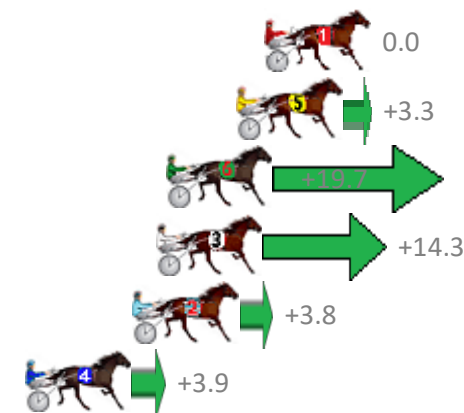

Albion Park Race 8 Distance 2138m

Saturday, 27 April 2019

Gross Time: 2:32.40 MileRate: 1:54.70 LeadTime: 37.00s First Qtr: 30.00s Second Qtr: 29.70s Third Qtr: 28.40s Fourth Qtr: 27.30s

No Horse	Plc	Margin	Time	800Time (W)	400 Time (W)
1 WATCH PULP FICTION	1	0.0m	2:32.40	55.70s (0)	27.30s (0)
5 GLENFERRIE HOOD	2	1.1m	2:32.48	55.47s (0)	27.07s (0)
6 MANDY KRIDEN	3	3.9m	2:32.67	54.33s (0)	26.67s (1)
3 SMOOTH SHOWGIRL	4	4.3m	2:32.69	54.70s (0)	27.03s (1)
2 ALLELUIA	5	5.2m	2:32.75	55.44s (0)	27.05s (0)
4 JACKAROO BROMAC	6	9.5m	2:33.05	55.43s (0)	27.05s (0)

Finish Position and metres gained from 800m

Sectionals
Powered by

PJ Harness Analyser
Master harness racing with the power of sectionals
Owners, Trainers and Punters - Check out what's new at www.pjdata.com.au

The Racing Queensland Board (trading as Racing Queensland) and provider are not responsible for the completeness or accuracy of any of the information contained herein, and makes no representations about its suitability for any purpose.