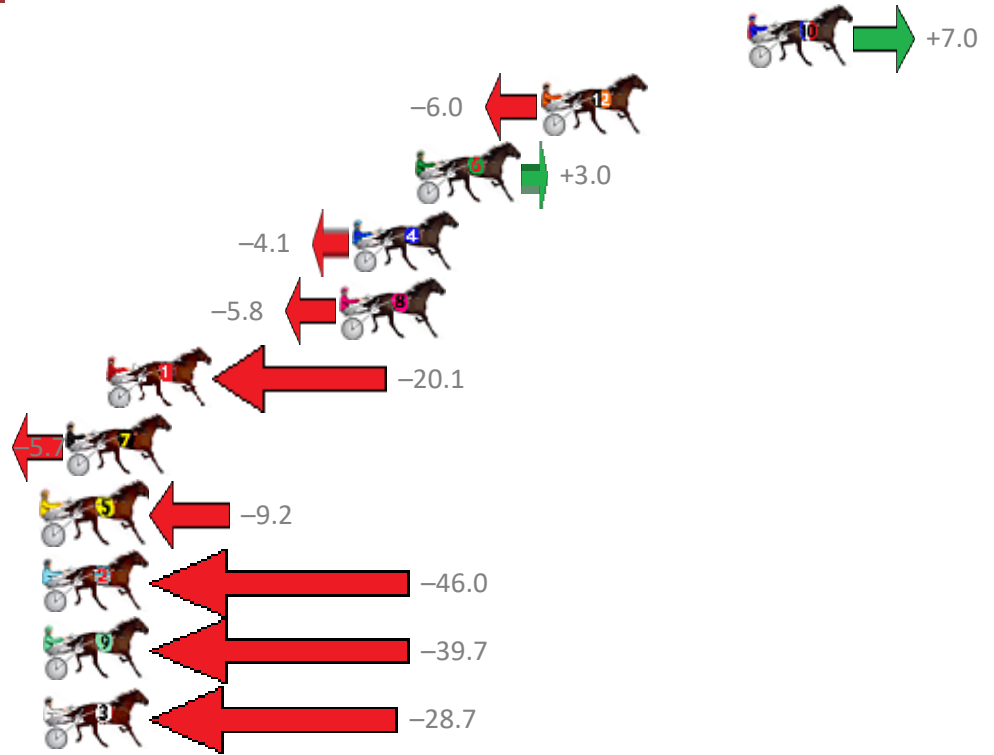

Albion Park Race 5 Distance 1660m

Saturday, 27 April 2019

Gross Time: 1:55.70 MileRate: 1:52.10 LeadTime: 3.70s First Qtr: 26.10s Second Qtr: 30.00s Third Qtr: 27.80s Fourth Qtr: 28.10s

No Horse	Plc	Margin	Time	800Time (W)	400 Time (W)
10 INNOCENT CROCKER	1	0.0m	1:55.70	55.41s (1)	28.07s (1)
12 LUCKY ARTIST	2	8.2m	1:56.28	56.32s (1)	28.68s (0)
6 MAMMALS MAGIC	3	13.2m	1:56.63	55.69s (1)	28.07s (2)
4 LETHAL STAR	4	15.7m	1:56.80	56.19s (1)	28.51s (1)
8 CHARLYSE	5	16.2m	1:56.84	56.31s (0)	28.13s (1)
1 JUST ROKIN	6	25.5m	1:57.49	57.30s (0)	29.01s (0)
7 STEVIE DEE	7	27.1m	1:57.60	56.30s (0)	28.12s (1)
5 TASSINI	8	32.6m	1:57.99	56.54s (1)	28.84s (1)
2 OPONONIS BLISS	9	46.0m	1:58.93	59.11s (0)	30.74s (0)
9 TAYLAH STUDLEIGH	10	55.9m	1:59.63	58.67s (0)	30.38s (0)
3 BARA JAYLA	11	58.1m	1:59.78	57.91s (0)	29.89s (0)

Finish Position and metres gained from 800m

Sectionals
Powered by

PJ Harness Analyser
Master harness racing with the power of sectionals
Owners, Trainers and Punters - Check out what's new at www.pjdata.com.au

The Racing Queensland Board (trading as Racing Queensland) and provider are not responsible for the completeness or accuracy of any of the information contained herein, and makes no representations about its suitability for any purpose.