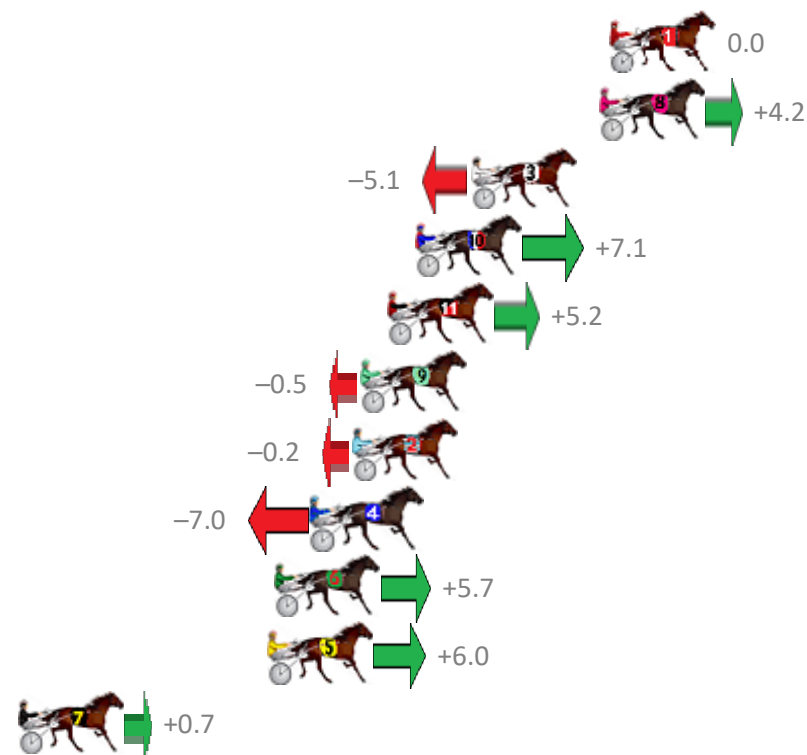

Albion Park Race 4 Distance 1660m

Saturday, 27 April 2019

Gross Time: 1:56.60 MileRate: 1:53.10 LeadTime: 3.40s First Qtr: 28.10s Second Qtr: 29.80s Third Qtr: 27.40s Fourth Qtr: 27.90s

No Horse	Plc	Margin	Time	800Time (W)	400 Time (W)
1 LINCOLN ROAD	1	0.0m	1:56.60	55.30s (0)	27.90s (0)
8 CASINO GRIN	2	0.4m	1:56.63	55.01s (0)	27.61s (0)
3 CASTALONG SHADOW	3	5.5m	1:56.98	55.65s (1)	28.20s (1)
10 PARISIAN ROCKSTAR	4	7.7m	1:57.14	54.81s (1)	27.36s (1)
11 IMA GRUMPY POSSUM	5	8.8m	1:57.21	54.94s (0)	27.44s (0)
9 CRACKA STRIDE	6	9.9m	1:57.29	55.33s (0)	27.87s (0)
2 DRIVE THE DREAM	7	10.2m	1:57.31	55.31s (1)	27.89s (1)
4 COURAGEOUS LEO	8	11.8m	1:57.42	55.78s (1)	28.33s (1)
6 THE FAITHFUL	9	13.3m	1:57.53	54.91s (0)	27.40s (0)
5 TRILIGHT BRIGADE	10	13.6m	1:57.55	54.89s (1)	27.41s (1)
7 LIKEALLOFUS	11	23.5m	1:58.24	55.25s (1)	27.71s (1)

Finish Position and metres gained from 800m

Sectionals
Powered by

PJ Harness Analyser
Master harness racing with the power of sectionals
Owners, Trainers and Punters - Check out what's new at www.pjdata.com.au

The Racing Queensland Board (trading as Racing Queensland) and provider are not responsible for the completeness or accuracy of any of the information contained herein, and makes no representations about its suitability for any purpose.