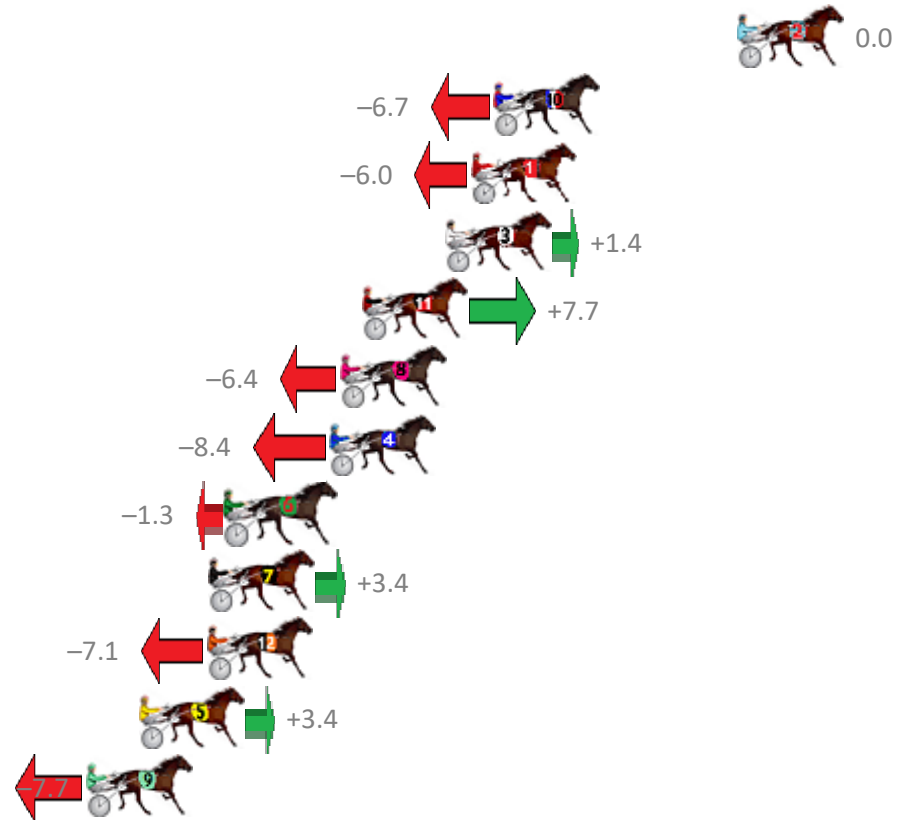

Albion Park Race 10 Distance 2138m

Saturday, 27 April 2019

Gross Time: 2:33.40 MileRate: 1:55.50 LeadTime: 37.40s First Qtr: 31.10s Second Qtr: 29.90s Third Qtr: 27.60s Fourth Qtr: 27.40s

No Horse	Plc	Margin	Time	800Time (W)	400 Time (W)
2 COLT THIRTY ONE	1	0.0m	2:33.40	55.00s (0)	27.40s (0)
10 SECRET JACK	2	9.7m	2:34.06	55.46s (1)	27.86s (1)
1 HASHTAG	3	10.6m	2:34.13	55.41s (0)	27.77s (0)
3 SAPPHIRE SWAYZE	4	11.6m	2:34.19	54.90s (1)	27.29s (1)
11 LIVING AGAIN	5	14.9m	2:34.42	54.47s (1)	27.19s (1)
8 SALOON PASSAGE	6	15.8m	2:34.48	55.44s (0)	27.69s (0)
4 SPIKE BROMAC	7	16.2m	2:34.51	55.58s (1)	27.93s (1)
6 ROCK WITH SAM	8	20.3m	2:34.79	55.09s (0)	27.34s (0)
7 SIR JULIAN	9	21.0m	2:34.84	54.77s (0)	27.14s (1)
12 THE IDES OF MARCH	10	21.1m	2:34.85	55.49s (0)	27.74s (0)
5 BUNDABURRA	11	23.8m	2:35.03	54.77s (1)	27.66s (2)
9 HOT ROD HEAVEN	12	25.9m	2:35.17	55.53s (1)	28.13s (2)

Finish Position and metres gained from 800m

Sectionals
Powered by

PJ Harness Analyser
Master harness racing with the power of sectionals
Owners, Trainers and Punters - Check out what's new at www.pjdata.com.au

The Racing Queensland Board (trading as Racing Queensland) and provider are not responsible for the completeness or accuracy of any of the information contained herein, and makes no representations about its suitability for any purpose.