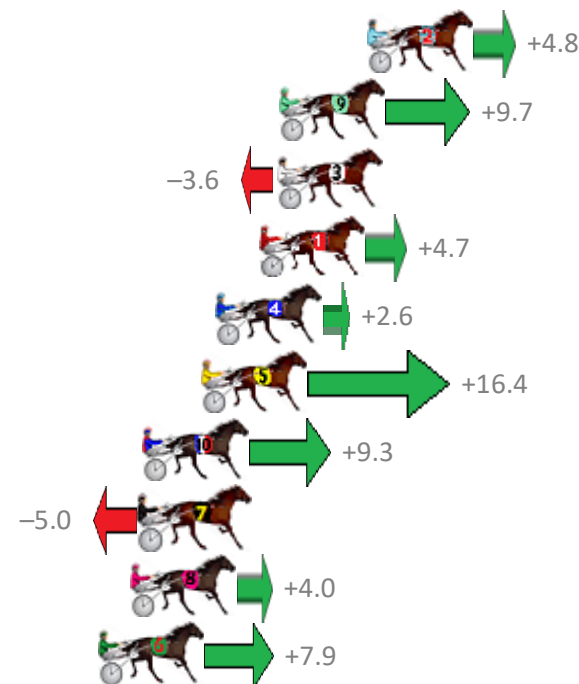

Albion Park Race 6 Distance 1660m

Saturday, 27 April 2019

Gross Time: 1:57.80 MileRate: 1:54.20 LeadTime: 3.30s First Qtr: 27.70s Second Qtr: 29.80s Third Qtr: 28.20s Fourth Qtr: 28.80s

No Horse	Plc	Margin	Time	800Time (W)	400 Time (W)
2 OCEANS PREDATOR	1	0.0m	1:57.80	56.66s (0)	28.44s (0)
9 JUSTA DALE	2	3.5m	1:58.05	56.31s (1)	28.22s (1)
3 THE GOLDEN CROSS	3	3.6m	1:58.06	57.26s (0)	29.06s (0)
1 RUATO BAY	4	4.3m	1:58.11	56.67s (0)	28.39s (0)
4 ALPHA STYX	5	6.0m	1:58.23	56.81s (1)	28.73s (1)
5 FEELINGFORAMIRACLE	6	6.6m	1:58.28	55.83s (1)	27.84s (2)
10 MISTER HART	7	8.9m	1:58.44	56.34s (1)	28.35s (2)
7 HARD TO HEAR	8	9.0m	1:58.45	57.36s (1)	29.29s (1)
8 FRENCH GLOBE	9	9.4m	1:58.48	56.72s (0)	28.40s (0)
6 ROCKNROLL MUSIC	10	10.7m	1:58.57	56.44s (0)	28.17s (1)

Finish Position and metres gained from 800m

Sectionals
Powered by

PJ Harness Analyser
Master harness racing with the power of sectionals
Owners, Trainers and Punters - Check out what's new at www.pjdata.com.au

The Racing Queensland Board (trading as Racing Queensland) and provider are not responsible for the completeness or accuracy of any of the information contained herein, and makes no representations about its suitability for any purpose.