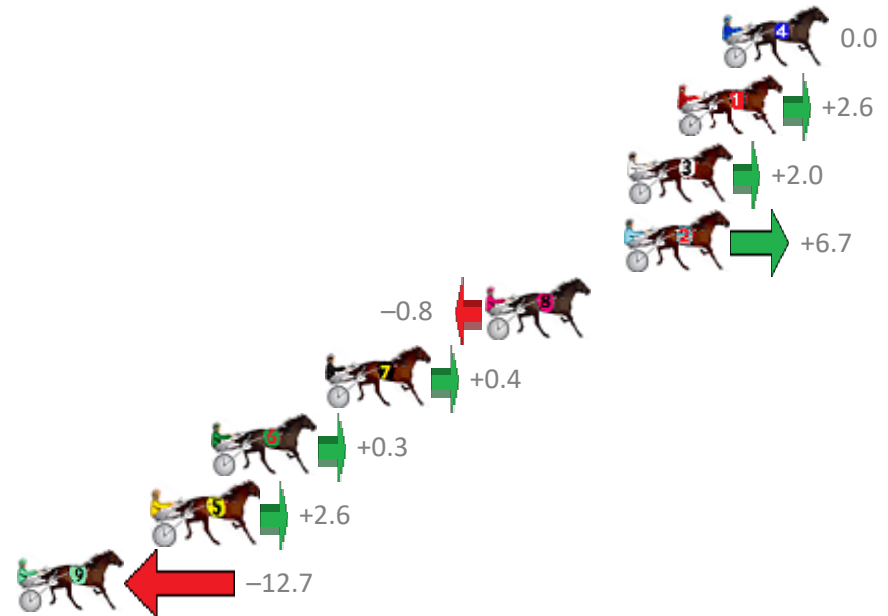

Albion Park Race 9 Distance 1660m

Saturday, 27 April 2019

Gross Time: 2:02.60 MileRate: 1:58.80 LeadTime: 3.70s First Qtr: 30.00s Second Qtr: 31.70s Third Qtr: 29.40s Fourth Qtr: 27.80s

No Horse	Plc	Margin	Time	800Time (W)	400 Time (W)
4 ALBION ARK	1	0.0m	2:02.60	57.20s (0)	27.80s (0)
1 BROKEN ARK	2	1.8m	2:02.73	57.01s (0)	27.63s (0)
3 GOOD AS IT GETS	3	3.8m	2:02.86	57.06s (1)	27.84s (1)
2 REDS GOOD TO GO	4	3.9m	2:02.87	56.72s (1)	27.46s (1)
8 FEEL THE THUNDER	5	9.4m	2:03.25	57.26s (0)	27.87s (0)
7 ART EGO	6	15.8m	2:03.70	57.17s (0)	27.91s (1)
6 MISTER COLE	7	20.3m	2:04.01	57.18s (1)	28.08s (2)
5 BRIGHTON PRINCE	8	22.6m	2:04.17	57.01s (0)	27.97s (0)
9 GUY LOOKS GOOD	9	28.5m	2:04.58	58.11s (1)	28.35s (1)

Finish Position and metres gained from 800m

Sectionals
Powered by

PJ Harness Analyser
Master harness racing with the power of sectionals
Owners, Trainers and Punters - Check out what's new at www.pjdata.com.au

The Racing Queensland Board (trading as Racing Queensland) and provider are not responsible for the completeness or accuracy of any of the information contained herein, and makes no representations about its suitability for any purpose.