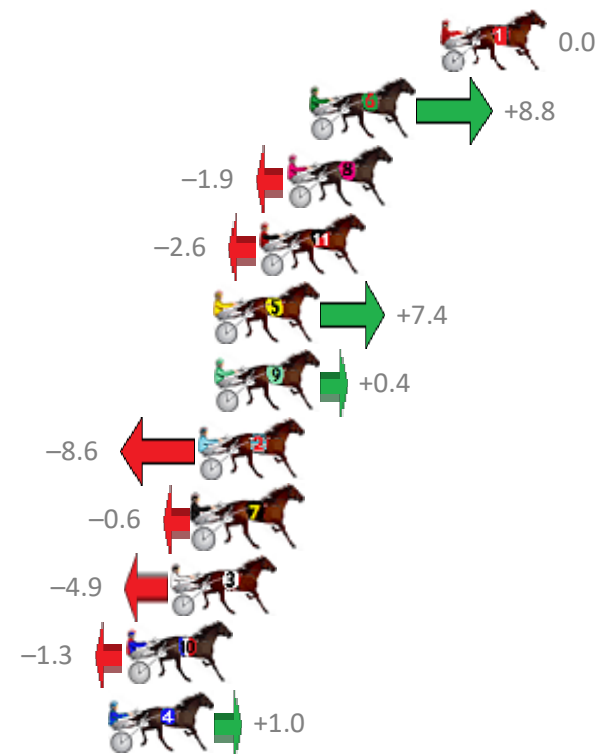

Albion Park Race 3 Distance 1660m

Saturday, 27 April 2019

Gross Time: 1:58.80 MileRate: 1:55.20 LeadTime: 3.40s First Qtr: 28.00s Second Qtr: 31.60s Third Qtr: 27.20s Fourth Qtr: 28.60s

No Horse	Plc	Margin	Time	800Time (W)	400 Time (W)
1 RIVERLEIGH ROCKET	1	0.0m	1:58.80	55.80s (0)	28.60s (0)
6 TELL THE LINESMEN	2	5.2m	1:59.17	55.19s (2)	28.11s (2)
8 RANFURLY RULZ	3	6.1m	1:59.24	55.93s (0)	28.69s (0)
11 SON OF MARA	4	7.2m	1:59.31	55.98s (2)	28.99s (2)
5 RIVERLEIGH WILLIAM	5	9.0m	1:59.44	55.28s (1)	27.96s (1)
9 RUTHLESS ARMBRO	5	9.0m	1:59.44	55.77s (0)	28.46s (0)
2 CONCENTRATION	7	9.6m	1:59.49	56.40s (1)	29.01s (1)
7 OFFICIANADO	8	9.8m	1:59.50	55.84s (2)	28.79s (2)
3 TAKITIMU EXPRESS	9	10.7m	1:59.57	56.14s (1)	28.78s (1)
10 BEEF CITY BLAZE	10	12.5m	1:59.69	55.89s (1)	28.56s (1)
4 READILY	11	13.2m	1:59.74	55.73s (0)	28.39s (0)

Finish Position and metres gained from 800m

Sectionals
Powered by

PJ Harness Analyser
Master harness racing with the power of sectionals
Owners, Trainers and Punters - Check out what's new at www.pjdata.com.au

The Racing Queensland Board (trading as Racing Queensland) and provider are not responsible for the completeness or accuracy of any of the information contained herein, and makes no representations about its suitability for any purpose.