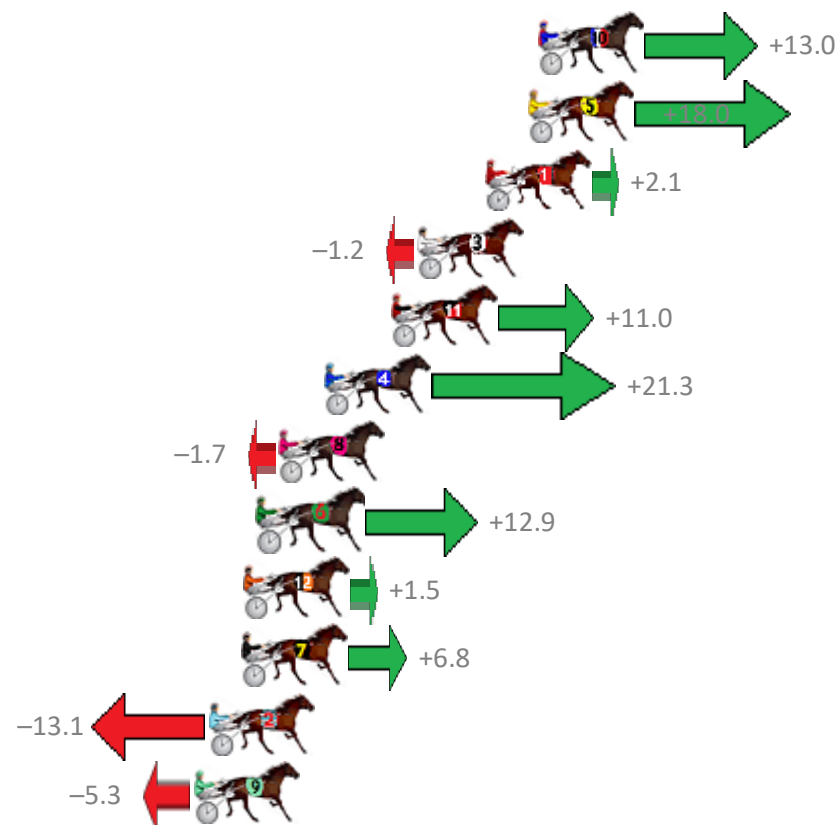

Albion Park Race 1 Distance 1660m

Saturday, 27 April 2019

Gross Time: 1:55.40 MileRate: 1:51.90 LeadTime: 3.50s First Qtr: 26.90s Second Qtr: 29.50s Third Qtr: 27.60s Fourth Qtr: 27.90s

No Horse	Plc	Margin	Time	800Time (W)	400 Time (W)
10 A GOOD CHANCE	1	0.0m	1:55.40	54.60s (2)	27.87s (2)
5 JOSSIE JAMES	2	0.4m	1:55.43	54.25s (2)	27.58s (2)
1 JUMPING JOLT	3	2.1m	1:55.55	55.35s (0)	27.67s (0)
3 TOM ME GUN	4	4.8m	1:55.73	55.58s (1)	28.23s (1)
11 MARK DENNIS	5	5.8m	1:55.80	54.74s (1)	27.51s (1)
4 TOMEARA	6	8.5m	1:55.99	54.02s (1)	27.15s (2)
8 WEEDONS EXPRESS	7	10.3m	1:56.12	55.62s (0)	27.91s (0)
6 POLISHED ROCKS	8	11.1m	1:56.17	54.61s (1)	27.59s (1)
12 LEXUS ON THE BEACH	9	11.7m	1:56.22	55.40s (0)	27.67s (0)
7 IDEAL WARRIOR	10	11.8m	1:56.22	55.03s (0)	27.37s (0)
2 CHANGE OF MIND	11	13.1m	1:56.31	56.41s (0)	28.76s (0)
9 MACHEASY	12	13.7m	1:56.36	55.87s (1)	28.41s (1)

Finish Position and metres gained from 800m

Sectionals
Powered by

PJ Harness Analyser
Master harness racing with the power of sectionals
Owners, Trainers and Punters - Check out what's new at www.pjdata.com.au

The Racing Queensland Board (trading as Racing Queensland) and provider are not responsible for the completeness or accuracy of any of the information contained herein, and makes no representations about its suitability for any purpose.