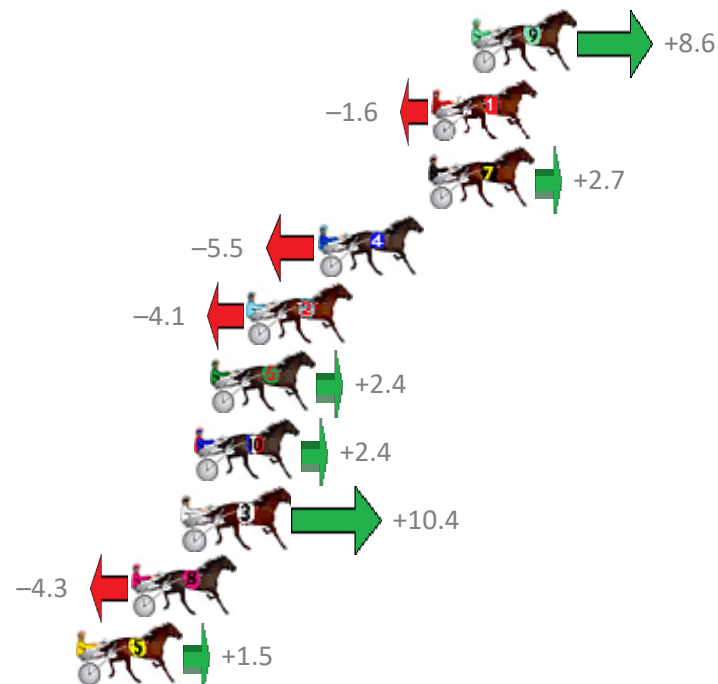

Redcliffe Race 1 Distance 2040m

Friday, 17 May 2019

Gross Time: 2:29.80 MileRate: 1:58.20 LeadTime: 31.00s First Qtr: 30.40s Second Qtr: 30.20s Third Qtr: 28.60s Fourth Qtr: 29.60s

No Horse	Plc	Margin	Time	800Time (W)	400 Time (W)
9 LURAH	1	0.0m	2:29.80	57.57s (0)	28.90s (0)
1 DEADLY ROCKER	2	1.6m	2:29.92	58.32s (0)	29.72s (0)
7 ON THAT DAY	3	1.7m	2:29.93	58.00s (0)	29.34s (0)
4 BONNIE JUJON	4	6.1m	2:30.25	58.60s (1)	29.93s (1)
2 RITCHIE BEE	5	8.9m	2:30.46	58.50s (1)	29.80s (1)
6 DAPPER	6	10.4m	2:30.57	58.03s (0)	29.42s (2)
10 DONNY JONES	7	11.0m	2:30.61	58.03s (1)	29.88s (2)
3 WHOSTOLEMYPIGEON	8	11.4m	2:30.64	57.44s (2)	29.05s (2)
8 MYBELLA ROSE	9	13.5m	2:30.80	58.51s (1)	29.81s (1)
5 PROJECTILE	10	15.7m	2:30.96	58.09s (2)	29.73s (3)

Finish Position and metres gained from 800m

Sectionals
Powered by

PJ Harness Analyser
Master harness racing with the power of sectionals
Owners, Trainers and Punters - Check out what's new at www.pjdata.com.au

The Racing Queensland Board (trading as Racing Queensland) and provider are not responsible for the completeness or accuracy of any of the information contained herein, and makes no representations about its suitability for any purpose.