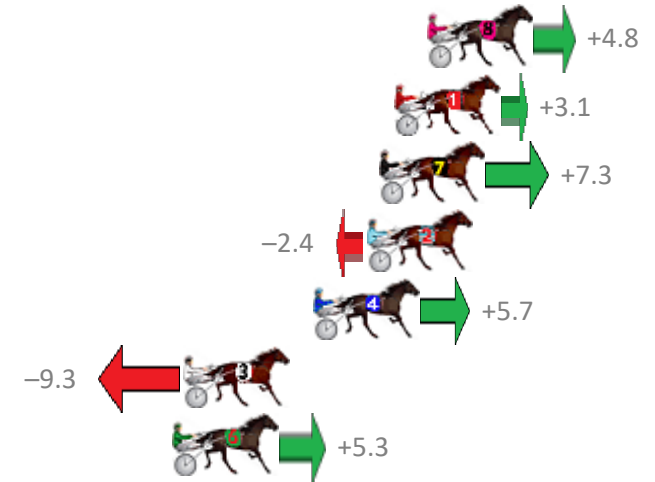

Redcliffe Race 4 Distance 2040m

Friday, 17 May 2019

Gross Time: 2:33.30   MileRate: 2:00.90   LeadTime: 33.40s   First Qtr: 31.90s   Second Qtr: 31.10s   Third Qtr: 28.20s   Fourth Qtr: 28.70s

No Horse	Plc	Margin	Time	800Time (W)	400 Time (W)
8 EARL JUJON	1	0.0m	2:33.30	56.56s (1)	28.37s (1)
1 MISTER BLACKJACK	2	1.3m	2:33.39	56.68s (0)	28.42s (0)
7 VINTAGE DREAM	3	1.9m	2:33.44	56.38s (0)	28.10s (0)
2 ELMS CREEK	4	2.4m	2:33.47	57.07s (0)	28.87s (0)
4 HARD TO HEAR	5	4.5m	2:33.62	56.49s (1)	28.43s (2)
3 IM WITH LEXY	6	9.7m	2:34.00	57.56s (1)	29.37s (1)
6 MUCHO MACHO MAN	7	10.1m	2:34.02	56.52s (1)	28.46s (2)

Finish Position and metres gained from 800m

Sectionals
Powered by

PJ Harness Analyser
Master harness racing with the power of sectionals
Owners, Trainers and Punters - Check out what's new at www.pjdata.com.au

The Racing Queensland Board (trading as Racing Queensland) and provider are not responsible for the completeness or accuracy of any of the information contained herein, and makes no representations about its suitability for any purpose.