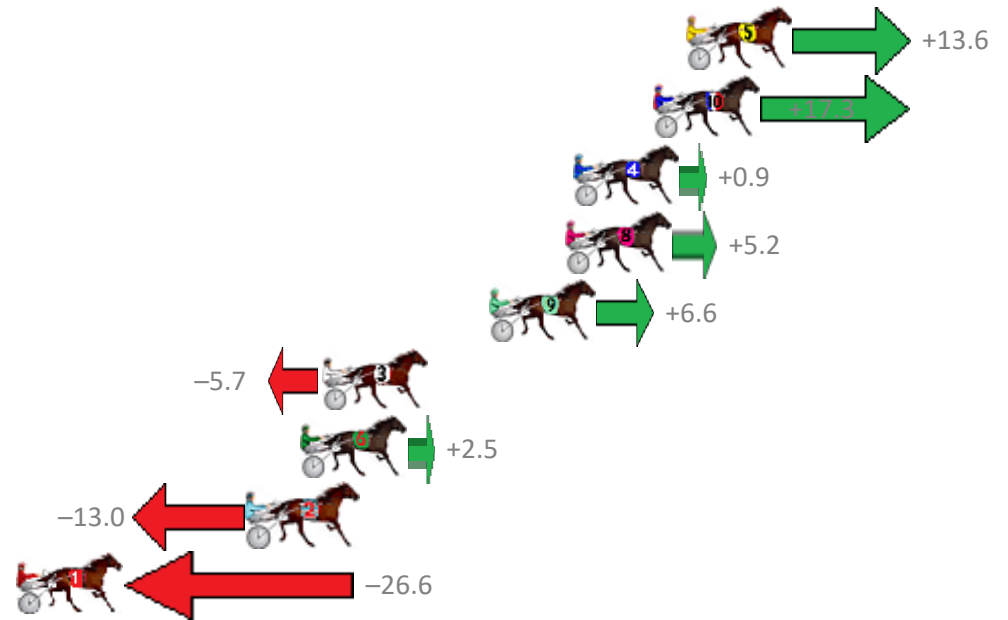

Redcliffe Race 3 Distance 1780m

Friday, 17 May 2019

Gross Time: 2:11.80 MileRate: 1:59.20 LeadTime: 11.10s First Qtr: 30.30s Second Qtr: 30.50s Third Qtr: 29.10s Fourth Qtr: 30.80s

No Horse	Plc	Margin	Time	800Time (W)	400 Time (W)
5 ELZBOY	1	0.0m	2:11.80	58.88s (0)	29.69s (0)
10 MO JARNEY	2	1.3m	2:11.90	58.60s (1)	30.01s (2)
4 MONTANA CHIEF	3	4.5m	2:12.15	59.83s (1)	31.04s (1)
8 ZENMACH	4	4.8m	2:12.17	59.51s (1)	30.69s (1)
9 FLYING WINGARD	5	7.8m	2:12.40	59.41s (1)	30.57s (1)
3 GRINYDONTCHA	6	14.5m	2:12.92	60.33s (0)	31.18s (0)
6 NICSTAR	7	15.3m	2:12.98	59.71s (2)	31.75s (2)
2 TAFFY BOY	8	17.4m	2:13.14	60.87s (0)	31.75s (0)
1 DASHING HANNAH	9	26.6m	2:13.85	61.89s (0)	32.85s (0)

Finish Position and metres gained from 800m

Sectionals
Powered by

PJ Harness Analyser
Master harness racing with the power of sectionals
Owners, Trainers and Punters - Check out what's new at www.pjdata.com.au

The Racing Queensland Board (trading as Racing Queensland) and provider are not responsible for the completeness or accuracy of any of the information contained herein, and makes no representations about its suitability for any purpose.