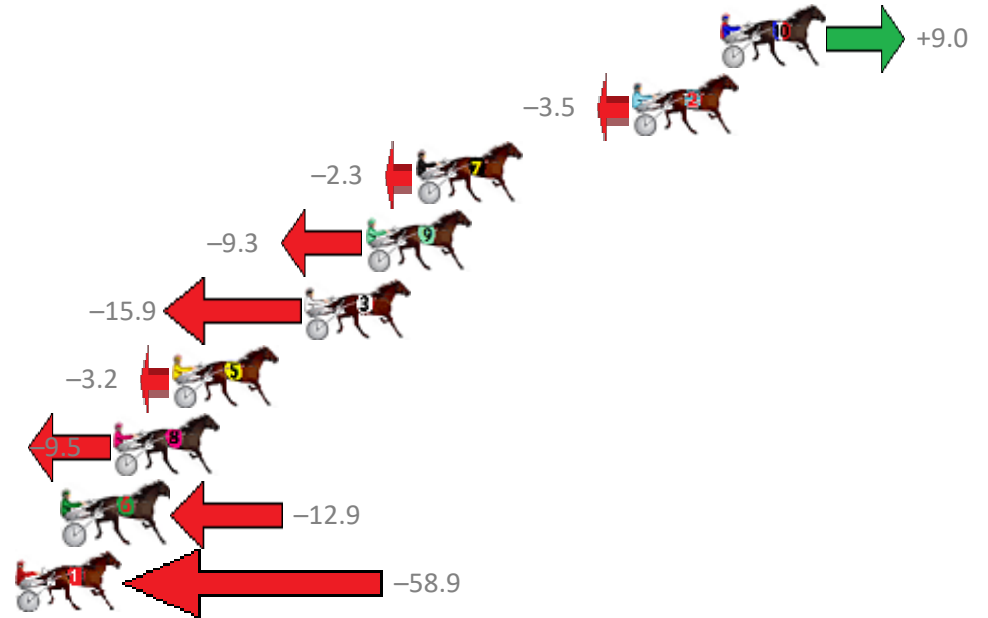

Redcliffe Race 2 Distance 2040m

Friday, 17 May 2019

Gross Time: 2:30.80 MileRate: 1:59.00 LeadTime: 30.90s First Qtr: 29.50s Second Qtr: 31.60s Third Qtr: 29.20s Fourth Qtr: 29.60s

No Horse	Plc	Margin	Time	800Time (W)	400 Time (W)
10 SHADOW HUNTER	1	0.0m	2:30.80	58.14s (1)	29.59s (1)
2 WEASEL	2	3.5m	2:31.06	59.06s (0)	29.86s (0)
7 ARTS PEREGRINE	3	12.1m	2:31.70	58.97s (0)	29.71s (1)
9 JUSTATIC	4	14.1m	2:31.84	59.48s (1)	30.10s (0)
3 BAMBOLE NERE	5	16.5m	2:32.02	59.97s (1)	30.42s (1)
5 WAVEDANCER	6	21.8m	2:32.41	59.04s (1)	29.60s (1)
8 COAST WARNING	7	24.1m	2:32.58	59.50s (0)	29.81s (0)
6 CHEYENNE AUTUMN	8	26.1m	2:32.73	59.75s (1)	30.26s (1)
1 LIGHTHORSE	9	63.9m	2:35.53	63.13s (0)	33.17s (0)

Finish Position and metres gained from 800m

Sectionals
Powered by

PJ Harness Analyser
Master harness racing with the power of sectionals
Owners, Trainers and Punters - Check out what's new at www.pjdata.com.au

The Racing Queensland Board (trading as Racing Queensland) and provider are not responsible for the completeness or accuracy of any of the information contained herein, and makes no representations about its suitability for any purpose.