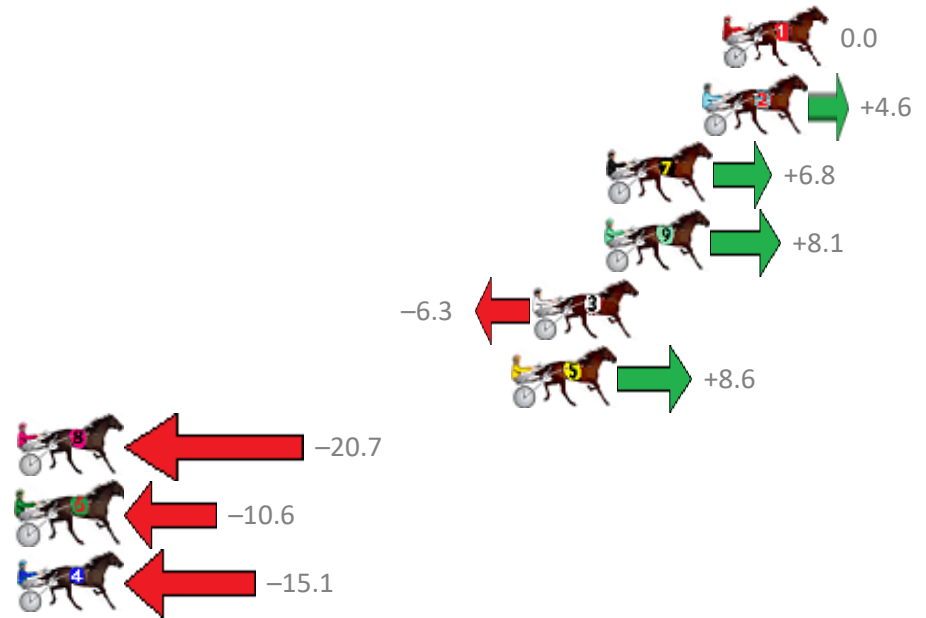

Redcliffe Race 5 Distance 1780m

Friday, 17 May 2019

Gross Time: 2:14.60 MileRate: 2:01.70 LeadTime: 11.90s First Qtr: 31.70s Second Qtr: 32.10s Third Qtr: 29.60s Fourth Qtr: 29.30s

No Horse	Plc	Margin	Time	800Time (W)	400 Time (W)
1 RAGING INFERNO	1	0.0m	2:14.60	58.90s (0)	29.30s (0)
2 COBALT BLUES	2	0.8m	2:14.66	58.56s (0)	28.99s (0)
7 CALL ME TRISH	3	4.6m	2:14.94	58.40s (0)	28.90s (0)
9 SUPREME BANNER	4	4.7m	2:14.94	58.30s (1)	28.93s (2)
3 CANNAN	5	7.5m	2:15.15	59.36s (1)	29.75s (1)
5 THE LAST DRAGON	6	8.4m	2:15.22	58.27s (0)	28.80s (1)
8 LA BELLE CHEVAL	7	28.1m	2:16.66	60.42s (1)	30.95s (1)
6 IDIOTS DREAM	8	33.2m	2:17.03	59.68s (0)	30.03s (0)
4 DREAMOUTS NIECE	9	34.9m	2:17.16	60.01s (1)	30.44s (2)

Finish Position and metres gained from 800m

Sectionals
Powered by

PJ Harness Analyser
Master harness racing with the power of sectionals
Owners, Trainers and Punters - Check out what's new at www.pjdata.com.au

The Racing Queensland Board (trading as Racing Queensland) and provider are not responsible for the completeness or accuracy of any of the information contained herein, and makes no representations about its suitability for any purpose.