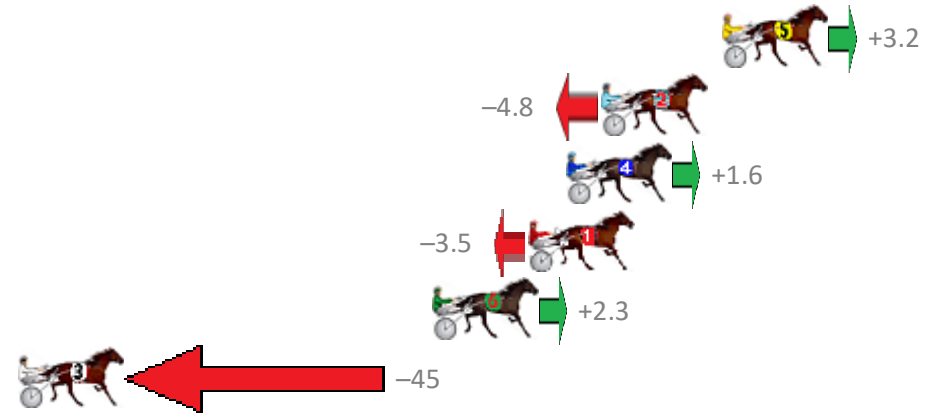

Redcliffe Race 7 Distance 1780m

Friday, 17 May 2019

Gross Time: 2:12.60 MileRate: 1:59.90 LeadTime: 12.00s First Qtr: 31.90s Second Qtr: 32.40s Third Qtr: 28.30s Fourth Qtr: 28.00s

No Horse	Plc	Margin	Time	800Time (W)	400 Time (W)
5 HASHTAG	1	0.0m	2:12.60	56.07s (1)	27.79s (1)
2 OUR BONDI BEACH	2	4.8m	2:12.94	56.64s (0)	28.34s (0)
4 DRIVE THE DREAM	3	6.2m	2:13.03	56.19s (1)	27.89s (1)
1 HOT DOGMA	4	7.7m	2:13.14	56.55s (0)	28.19s (0)
6 CROOKWELL JAKE	5	11.5m	2:13.40	56.14s (0)	27.97s (1)
3 LOMBO RANMILES	6	53.1m	2:16.32	59.43s (0)	30.71s (0)

Finish Position and metres gained from 800m

Sectionals
Powered by

PJ Harness Analyser
Master harness racing with the power of sectionals
Owners, Trainers and Punters - Check out what's new at www.pjdata.com.au

The Racing Queensland Board (trading as Racing Queensland) and provider are not responsible for the completeness or accuracy of any of the information contained herein, and makes no representations about its suitability for any purpose.