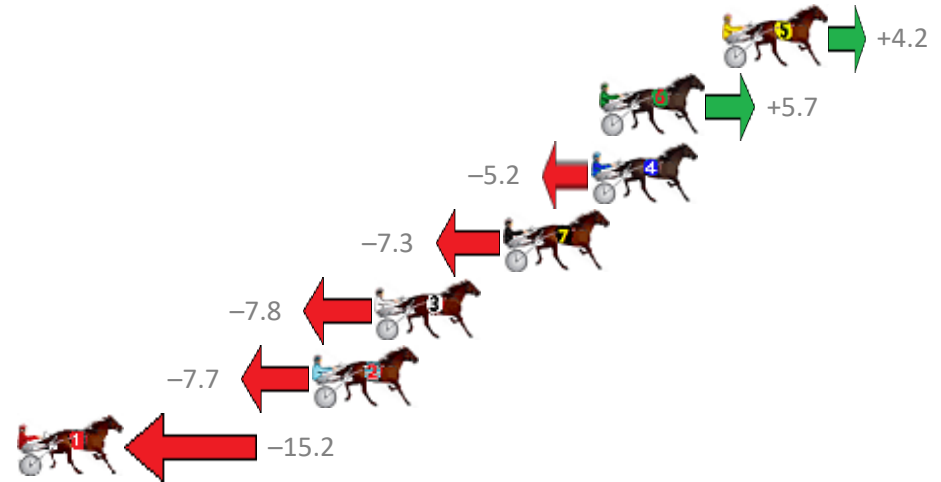

Redcliffe Race 6 Distance 1780m

Friday, 17 May 2019

Gross Time: 2:13.30 MileRate: 2:00.50 LeadTime: 11.40s First Qtr: 31.60s Second Qtr: 32.30s Third Qtr: 29.70s Fourth Qtr: 28.30s

No Horse	Plc	Margin	Time	800Time (W)	400 Time (W)
5 OUR DELIGHT	1	0.0m	2:13.30	57.70s (0)	28.00s (0)
6 BOULDER CITY	2	4.9m	2:13.65	57.59s (1)	27.93s (1)
4 MAJOR SEASCAPE	3	5.2m	2:13.67	58.38s (0)	28.67s (0)
7 ZED EXPRESS	4	8.7m	2:13.92	58.53s (1)	28.86s (1)
3 PRIVATE JUJON	5	13.8m	2:14.28	58.57s (1)	28.88s (1)
2 THANKHEAVNFORGIRLS	6	16.3m	2:14.45	58.56s (0)	28.84s (0)
1 MONTANA JACK	7	28.4m	2:15.31	59.10s (0)	29.30s (0)

Finish Position and metres gained from 800m

Sectionals
Powered by

PJ Harness Analyser
Master harness racing with the power of sectionals
Owners, Trainers and Punters - Check out what's new at www.pjdata.com.au

The Racing Queensland Board (trading as Racing Queensland) and provider are not responsible for the completeness or accuracy of any of the information contained herein, and makes no representations about its suitability for any purpose.