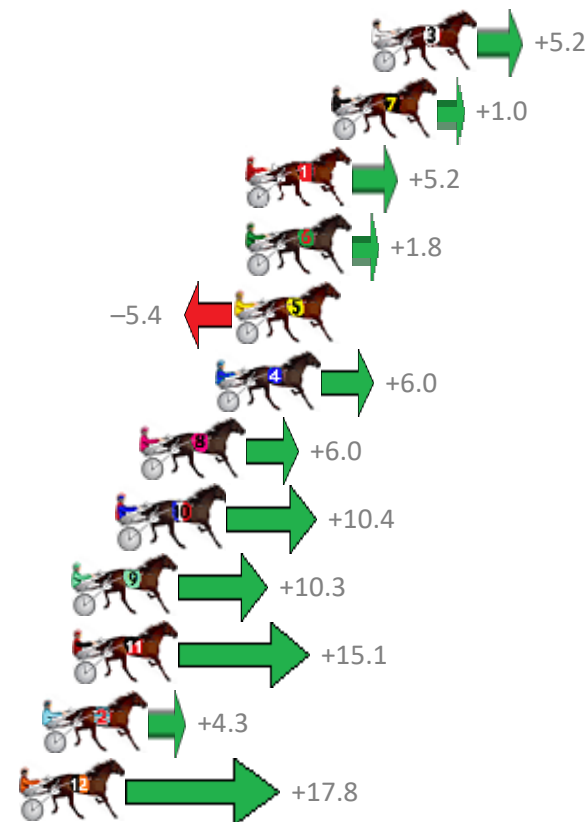

Albion Park Race 5 Distance 1660m

Saturday, 25 May 2019

Gross Time: 1:55.30 MileRate: 1:51.80 LeadTime: 3.40s First Qtr: 27.10s Second Qtr: 29.50s Third Qtr: 26.90s Fourth Qtr: 28.40s

No Horse	Plc	Margin	Time	800Time (W)	400 Time (W)
3 ELENIARK	1	0.0m	1:55.30	54.94s (0)	28.07s (0)
7 A GOOD CHANCE	2	1.6m	1:55.41	55.23s (1)	28.50s (1)
1 HASHTAG	3	5.0m	1:55.66	54.94s (0)	28.10s (0)
6 SOMEPARTYSOMEWHE	4	5.0m	1:55.66	55.18s (1)	28.33s (1)
5 SPIKE BROMAC	5	5.4m	1:55.68	55.67s (0)	28.78s (0)
4 THE SHADY ONE	6	6.2m	1:55.74	54.89s (1)	27.99s (1)
8 INNOCENT CROCKER	7	9.2m	1:55.95	54.89s (0)	28.06s (0)
10 MAFUTA VAUTIN	8	10.0m	1:56.01	54.58s (0)	27.75s (0)
9 GANGSTER BOY	9	11.9m	1:56.14	54.59s (1)	27.70s (1)
11 WITHALOTOFLUCK	9	11.9m	1:56.14	54.26s (1)	27.34s (1)
2 JACKAROO BROMAC	11	13.1m	1:56.23	55.00s (1)	28.14s (1)
12 ANNIKA MAGIC	12	14.0m	1:56.29	54.07s (1)	27.18s (1)

Finish Position and metres gained from 800m

Sectionals
Powered by

PJ Harness Analyser
Master harness racing with the power of sectionals
Owners, Trainers and Punters - Check out what's new at www.pjdata.com.au

The Racing Queensland Board (trading as Racing Queensland) and provider are not responsible for the completeness or accuracy of any of the information contained herein, and makes no representations about its suitability for any purpose.