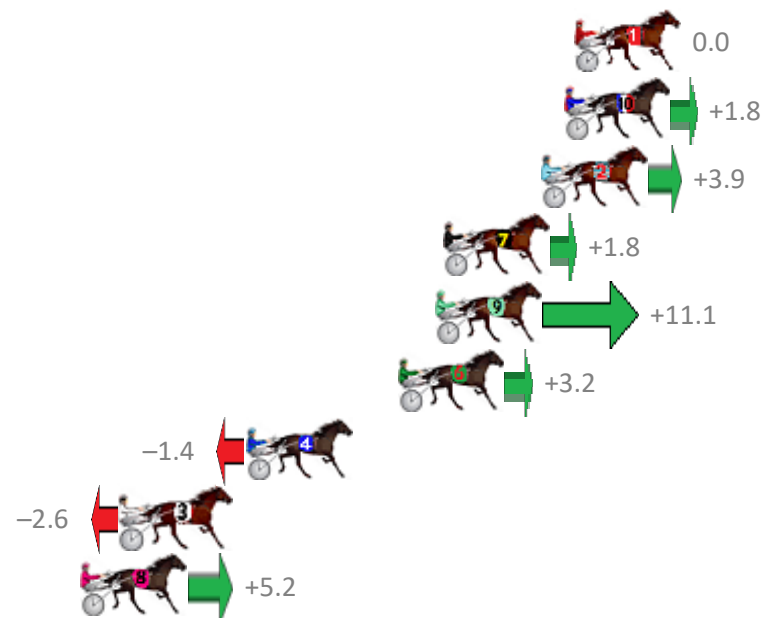

Albion Park Race 11 Distance 2138m

Saturday, 25 May 2019

Gross Time: 2:42.50 MileRate: 2:02.30 LeadTime: 43.00s First Qtr: 31.50s Second Qtr: 29.70s Third Qtr: 29.30s Fourth Qtr: 29.00s

No Horse	Plc	Margin	Time	800Time (W)	400 Time (W)
1 IM THE COMMANDO	1	0.0m	2:42.50	58.30s (0)	29.00s (0)
10 MAYBETOTHEMAX	2	0.4m	2:42.53	58.17s (1)	28.85s (1)
2 JUSTABITNOISY	3	1.3m	2:42.59	58.02s (0)	28.75s (0)
7 SPUD	4	5.2m	2:42.88	58.17s (1)	28.88s (1)
9 NEEDLE	5	5.5m	2:42.90	57.49s (1)	28.72s (2)
6 FOURSHARESMOREBEE	6	7.0m	2:43.01	58.07s (0)	28.83s (0)
4 MR MAYFLY	7	13.0m	2:43.44	58.40s (1)	29.10s (1)
3 SOUTHERN ALPS	8	18.0m	2:43.80	58.49s (0)	29.29s (0)
8 MISTER GUNSEN	9	19.6m	2:43.92	57.92s (0)	29.09s (1)

Finish Position and metres gained from 800m

Sectionals
Powered by

PJ Harness Analyser
Master harness racing with the power of sectionals
Owners, Trainers and Punters - Check out what's new at www.pjdata.com.au

The Racing Queensland Board (trading as Racing Queensland) and provider are not responsible for the completeness or accuracy of any of the information contained herein, and makes no representations about its suitability for any purpose.