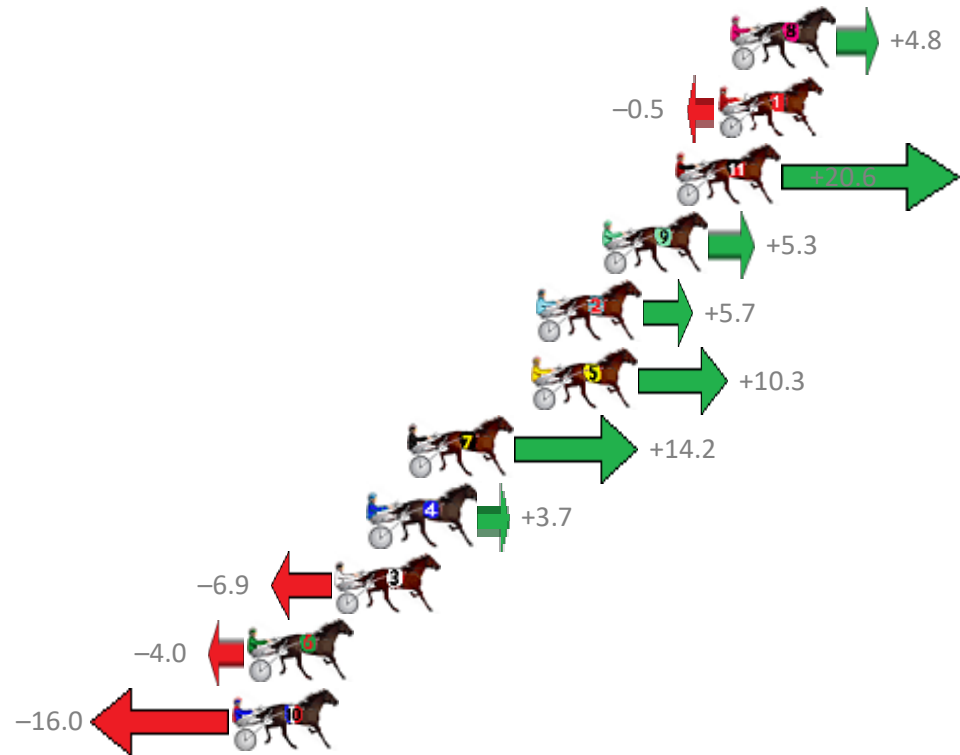

Albion Park Race 3 Distance 2138m

Saturday, 25 May 2019

Gross Time: 2:34.30 MileRate: 1:56.10 LeadTime: 37.10s First Qtr: 30.70s Second Qtr: 29.10s Third Qtr: 28.70s Fourth Qtr: 28.70s

No Horse	Plc	Margin	Time	800Time (W)	400 Time (W)
8 RIVERLEIGH WILLIAM	1	0.0m	2:34.30	57.06s (0)	28.31s (0)
1 LIVING GRAND	2	0.5m	2:34.34	57.44s (0)	28.74s (0)
11 BEE GEES BANDIT	3	2.2m	2:34.46	55.92s (2)	28.08s (2)
9 SONNY ORLANDO	4	5.1m	2:34.67	57.02s (0)	28.31s (0)
2 LITTLE CHANGE	5	7.7m	2:34.85	56.99s (1)	28.13s (1)
5 FEELINGFORAMIRACLE	6	7.9m	2:34.87	56.66s (2)	28.81s (2)
7 RECIPE FOR DREAMING	7	12.8m	2:35.22	56.38s (2)	28.46s (2)
4 BEEF CITY BLAZE	8	14.3m	2:35.33	57.13s (1)	28.26s (1)
3 HAVANA MOON	9	15.7m	2:35.43	57.90s (1)	29.05s (1)
6 MO JARNEY	10	19.2m	2:35.68	57.69s (0)	28.93s (0)
10 OUR MEMPHIS MAC	11	19.8m	2:35.72	58.55s (1)	29.66s (1)

Finish Position and metres gained from 800m

Sectionals
Powered by

PJ Harness Analyser
Master harness racing with the power of sectionals
Owners, Trainers and Punters - Check out what's new at www.pjdata.com.au

The Racing Queensland Board (trading as Racing Queensland) and provider are not responsible for the completeness or accuracy of any of the information contained herein, and makes no representations about its suitability for any purpose.