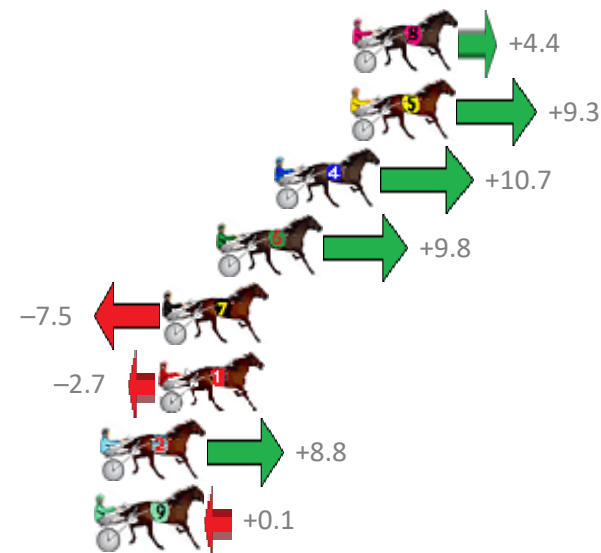

Albion Park Race 6 Distance 2138m

Saturday, 25 May 2019

Gross Time: 2:31.40 MileRate: 1:54.00 LeadTime: 37.80s First Qtr: 29.80s Second Qtr: 28.50s Third Qtr: 27.50s Fourth Qtr: 27.80s

No Horse	Plc	Margin	Time	800Time (W)	400 Time (W)
8 COLT THIRTY ONE	1	0.0m	2:31.40	55.00s (1)	27.72s (1)
5 LILAC FLASH	2	0.1m	2:31.41	54.66s (1)	27.36s (1)
4 ARGYLE BEACH	3	3.1m	2:31.62	54.56s (1)	27.25s (1)
6 ALLELUIA	4	5.4m	2:31.78	54.62s (0)	27.19s (0)
7 GLENFERRIE HOOD	5	7.5m	2:31.92	55.82s (0)	28.32s (0)
1 INVINCIBLE LOXTON	6	7.7m	2:31.94	55.49s (0)	28.03s (0)
2 LINCOLN ROAD	7	10.0m	2:32.10	54.69s (1)	27.41s (1)
9 MACH ALERT	8	10.1m	2:32.10	55.29s (0)	27.86s (0)

Finish Position and metres gained from 800m

Sectionals
Powered by

PJ Harness Analyser
Master harness racing with the power of sectionals
Owners, Trainers and Punters - Check out what's new at www.pjdata.com.au

The Racing Queensland Board (trading as Racing Queensland) and provider are not responsible for the completeness or accuracy of any of the information contained herein, and makes no representations about its suitability for any purpose.