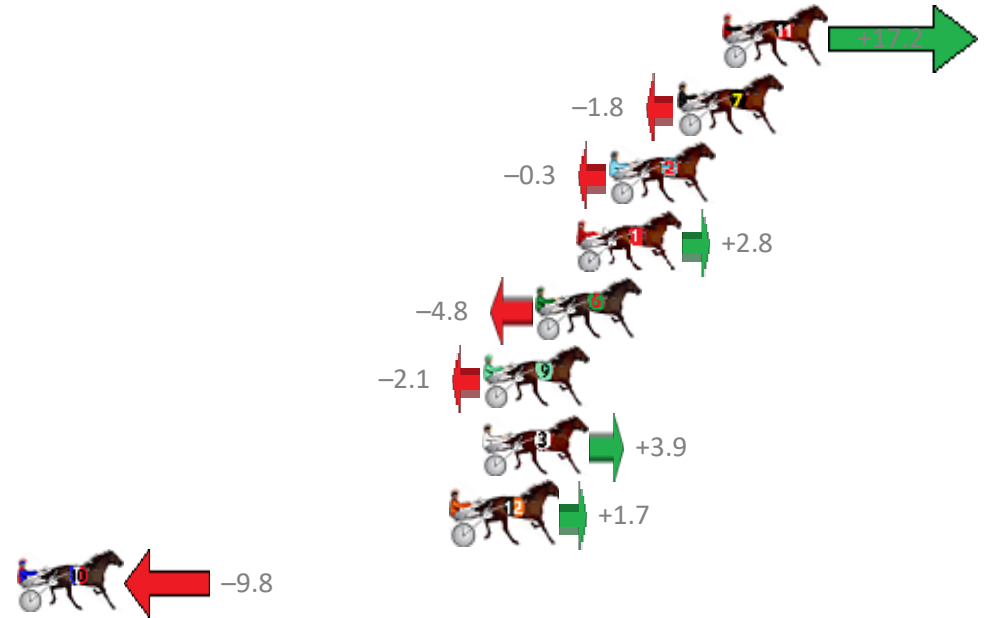

Albion Park Race 1 Distance 1660m

Saturday, 25 May 2019

Gross Time: 1:59.40 MileRate: 1:55.70 LeadTime: 3.50s First Qtr: 27.70s Second Qtr: 32.00s Third Qtr: 28.00s Fourth Qtr: 28.20s

No Horse	Plc	Margin	Time	800Time (W)	400 Time (W)
11 JOSSIE JAMES	1	0.0m	1:59.40	54.99s (1)	27.41s (2)
7 MACHEASY	2	1.8m	1:59.53	56.33s (0)	28.33s (0)
2 LOCHINVER	3	4.5m	1:59.72	56.22s (0)	28.19s (0)
1 LANCELOT BROMAC	4	5.8m	1:59.81	56.00s (0)	27.90s (0)
6 CASINO TOMMY	5	7.4m	1:59.92	56.54s (1)	28.36s (1)
9 JUMPING JOLT	6	9.5m	2:00.07	56.35s (1)	28.67s (2)
3 IMA GRUMPY POSSUM	7	9.5m	2:00.07	55.93s (0)	27.98s (1)
12 GOTTA GOOD REASON	8	10.7m	2:00.15	56.08s (1)	28.46s (2)
10 PLATINUM ROULETTE	9	33.0m	2:01.73	56.89s (0)	28.85s (0)

Finish Position and metres gained from 800m

Sectionals
Powered by

PJ Harness Analyser
Master harness racing with the power of sectionals
Owners, Trainers and Punters - Check out what's new at www.pjdata.com.au

The Racing Queensland Board (trading as Racing Queensland) and provider are not responsible for the completeness or accuracy of any of the information contained herein, and makes no representations about its suitability for any purpose.