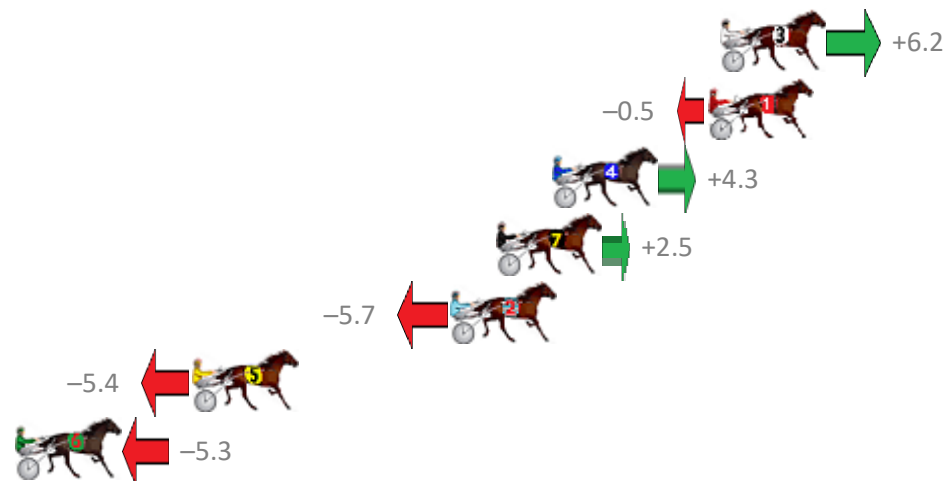

Albion Park Race 9 Distance 1660m

Saturday, 25 May 2019

Gross Time: 2:01.00 MileRate: 1:57.30 LeadTime: 3.60s First Qtr: 27.70s Second Qtr: 32.00s Third Qtr: 30.50s Fourth Qtr: 27.20s

No Horse	Plc	Margin	Time	800Time (W)	400 Time (W)
3 GOVERNOR JUJON	1	0.0m	2:01.00	57.25s (1)	27.09s (1)
1 GOOD AS IT GETS	2	0.5m	2:01.03	57.74s (0)	27.23s (0)
4 MEGA STAR	3	6.7m	2:01.46	57.39s (1)	27.23s (1)
7 REDS GOOD TO GO	4	8.9m	2:01.61	57.52s (0)	27.15s (0)
2 DATALDO	5	10.7m	2:01.73	58.11s (0)	27.60s (0)
5 IL MAXIMUS	6	21.0m	2:02.43	58.09s (1)	27.87s (1)
6 BONNIES CAM	7	45.3m	2:04.08	58.08s (0)	29.03s (0)

Finish Position and metres gained from 800m

Sectionals
Powered by

PJ Harness Analyser
Master harness racing with the power of sectionals
Owners, Trainers and Punters - Check out what's new at www.pjdata.com.au

The Racing Queensland Board (trading as Racing Queensland) and provider are not responsible for the completeness or accuracy of any of the information contained herein, and makes no representations about its suitability for any purpose.