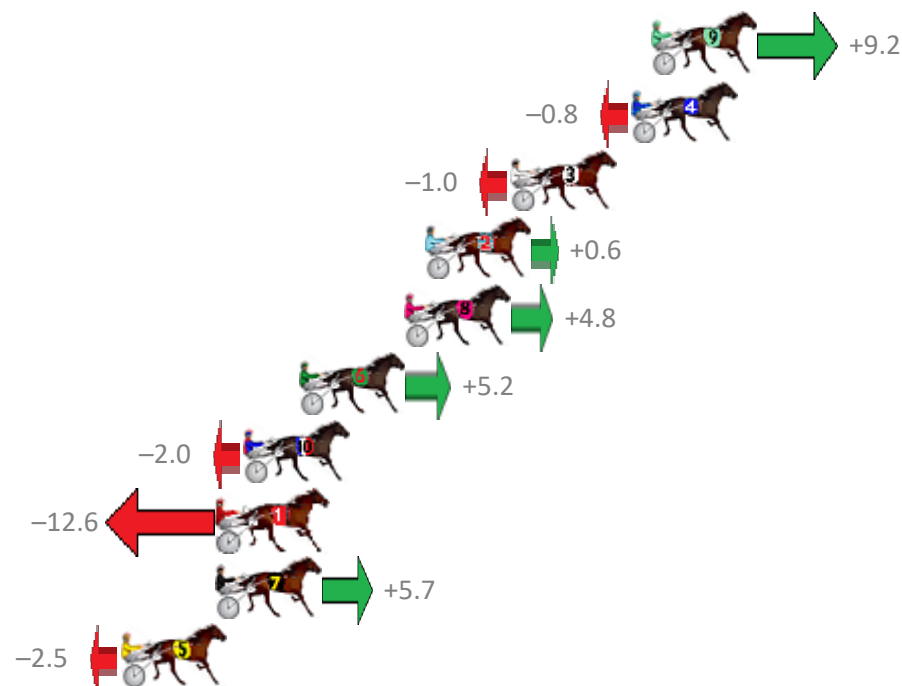

Albion Park Race 8 Distance 1660m

Saturday, 25 May 2019

Gross Time: 1:57.80 MileRate: 1:54.20 LeadTime: 3.50s First Qtr: 26.80s Second Qtr: 31.20s Third Qtr: 28.20s Fourth Qtr: 28.10s

No Horse	Plc	Margin	Time	800Time (W)	400 Time (W)
9 MAMMALS MAGIC	1	0.0m	1:57.80	55.65s (1)	27.43s (2)
4 SOULWRITER	2	0.8m	1:57.86	56.36s (0)	28.16s (0)
3 JUSTALITTLE TORQUE	3	5.6m	1:58.19	56.37s (0)	28.17s (0)
2 MATRON JUJON	4	9.0m	1:58.43	56.26s (0)	28.00s (0)
8 STEVIE DEE	5	9.8m	1:58.49	55.96s (0)	27.68s (0)
6 CHARLYSE	6	14.0m	1:58.78	55.93s (0)	27.62s (0)
10 PERFECT JESSE	7	16.2m	1:58.94	56.44s (1)	28.23s (2)
1 CAESARS ASTRUM	8	17.2m	1:59.01	57.19s (1)	28.84s (1)
7 IDEALAGAIN	9	17.3m	1:59.02	55.90s (1)	27.69s (1)
5 LETHAL STAR	10	21.1m	1:59.28	56.48s (1)	28.28s (1)

Finish Position and metres gained from 800m

Sectionals
Powered by

PJ Harness Analyser
Master harness racing with the power of sectionals
Owners, Trainers and Punters - Check out what's new at www.pjdata.com.au

The Racing Queensland Board (trading as Racing Queensland) and provider are not responsible for the completeness or accuracy of any of the information contained herein, and makes no representations about its suitability for any purpose.