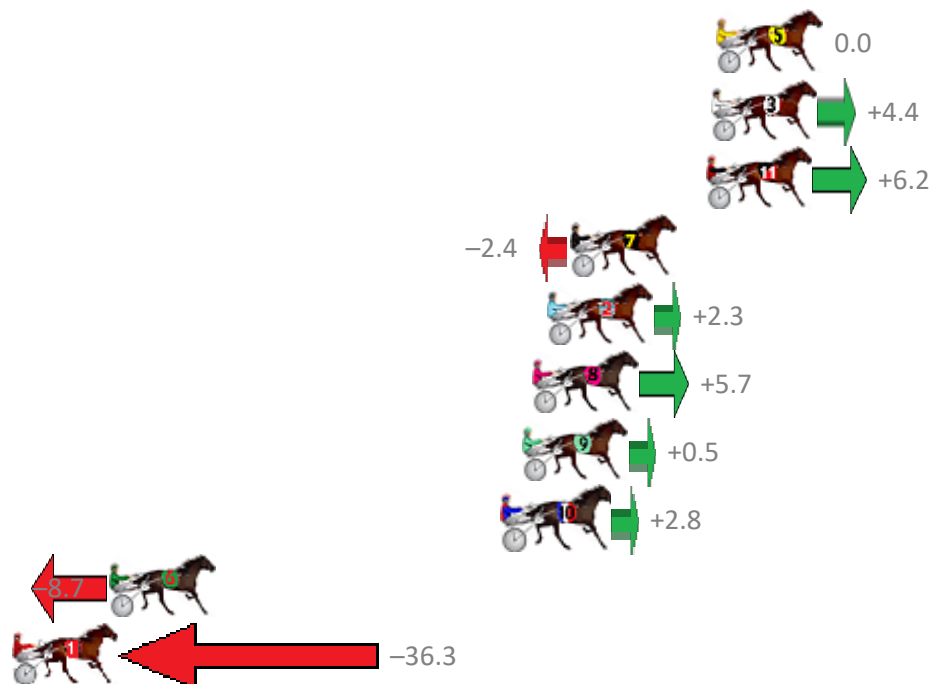

Albion Park Race 2 Distance 1660m

Saturday, 25 May 2019

Gross Time: 1:58.20 MileRate: 1:54.60 LeadTime: 3.30s First Qtr: 28.00s Second Qtr: 31.60s Third Qtr: 27.60s Fourth Qtr: 27.70s

No Horse	Plc	Margin	Time	800Time (W)	400 Time (W)
5 BIG BRUCE	1	0.0m	1:58.20	55.30s (0)	27.70s (0)
3 CLARKEY	2	0.2m	1:58.21	55.00s (0)	27.38s (0)
11 TOM ME GUN	3	0.4m	1:58.23	54.87s (2)	27.38s (2)
7 OUTLAW FELLA	4	5.8m	1:58.60	55.47s (1)	27.87s (1)
2 ZAC MAC	5	6.7m	1:58.66	55.14s (0)	27.39s (0)
8 TOP TRIO	6	7.3m	1:58.71	54.91s (1)	27.29s (1)
9 BELLS BEACH HOUSE	7	7.7m	1:58.73	55.27s (1)	27.64s (1)
10 TRILIGHT BRIGADE	8	8.4m	1:58.78	55.11s (2)	27.55s (2)
6 SWEET AS	9	24.1m	1:59.87	55.90s (2)	28.14s (0)
1 LOMBO RANMILES	10	50.5m	2:01.70	57.81s (0)	29.26s (0)

Finish Position and metres gained from 800m

Sectionals
Powered by

PJ Harness Analyser
Master harness racing with the power of sectionals
Owners, Trainers and Punters - Check out what's new at www.pjdata.com.au

The Racing Queensland Board (trading as Racing Queensland) and provider are not responsible for the completeness or accuracy of any of the information contained herein, and makes no representations about its suitability for any purpose.