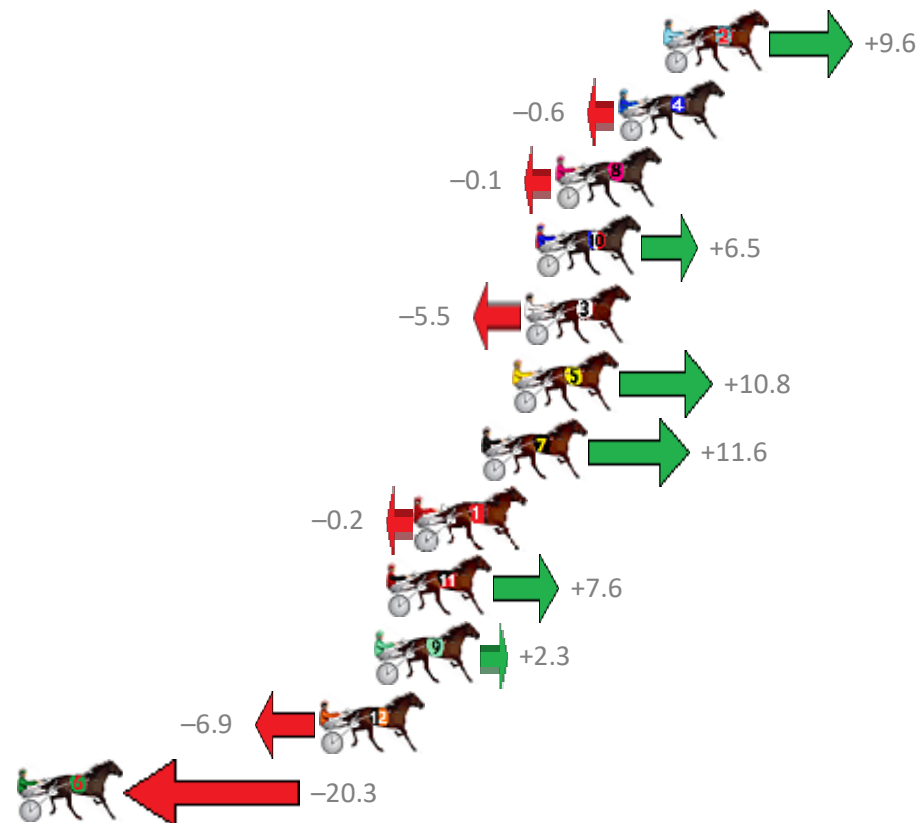

Albion Park Race 4 Distance 2138m

Saturday, 25 May 2019

Gross Time: 2:33.90 MileRate: 1:55.80 LeadTime: 36.90s First Qtr: 30.80s Second Qtr: 29.10s Third Qtr: 28.30s Fourth Qtr: 28.80s

No Horse	Plc	Margin	Time	800Time (W)	400 Time (W)
2 PSYCHEDELIC	1	0.0m	2:33.90	56.41s (0)	28.05s (0)
4 OLIVER WINKLE	2	1.8m	2:34.03	57.14s (1)	28.93s (1)
8 RIVERLEIGH ROCKET	3	4.3m	2:34.21	57.11s (0)	28.71s (0)
10 EARL JUJON	4	5.1m	2:34.27	56.64s (2)	28.43s (2)
3 RAYS CHOICE	5	5.5m	2:34.30	57.49s (0)	29.10s (0)
5 OFFTHETOPOFMYHEAD	6	6.0m	2:34.33	56.33s (2)	28.12s (2)
7 ONLY IN ROME	7	7.2m	2:34.42	56.27s (0)	28.22s (0)
1 OUR BONDI BEACH	8	9.8m	2:34.61	57.11s (1)	28.74s (1)
11 MAJORDOIT	9	11.0m	2:34.69	56.56s (1)	28.14s (2)
9 SKYFELLA CAM	10	11.5m	2:34.73	56.94s (1)	28.52s (1)
12 MR KALYPSO	11	13.7m	2:34.89	57.59s (2)	29.38s (2)
6 RUTHLESS ARMBRO	12	25.7m	2:35.75	58.55s (1)	30.20s (1)

Finish Position and metres gained from 800m

Sectionals
Powered by

PJ Harness Analyser
Master harness racing with the power of sectionals
Owners, Trainers and Punters - Check out what's new at www.pjdata.com.au

The Racing Queensland Board (trading as Racing Queensland) and provider are not responsible for the completeness or accuracy of any of the information contained herein, and makes no representations about its suitability for any purpose.