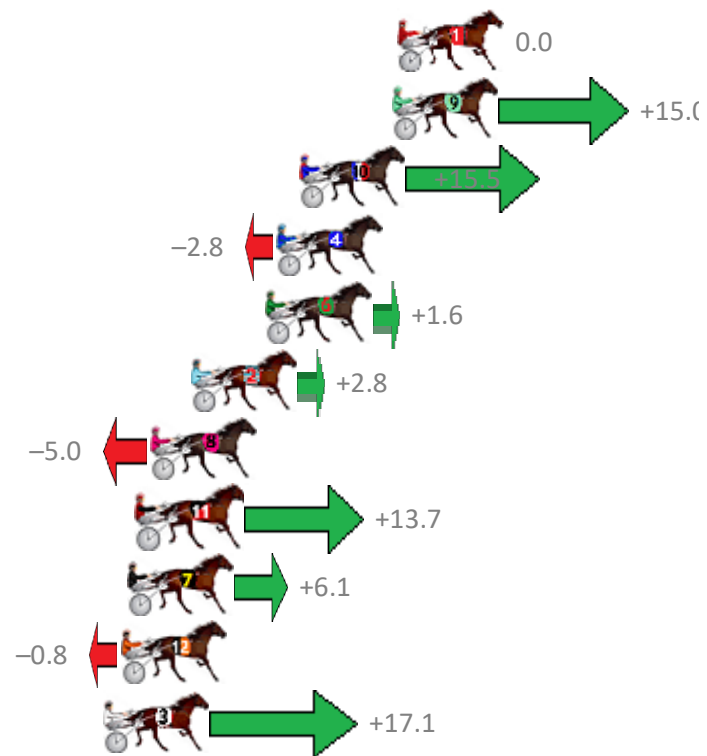

Albion Park Race 7 Distance 1660m

Saturday, 25 May 2019

Gross Time: 1:57.30 MileRate: 1:53.70 LeadTime: 3.50s First Qtr: 27.30s Second Qtr: 30.10s Third Qtr: 28.00s Fourth Qtr: 28.40s

No Horse	Plc	Margin	Time	800Time (W)	400 Time (W)
1 KARINYA MULLY	1	0.0m	1:57.30	56.40s (0)	28.40s (0)
9 IMA TOP TYCOON	2	0.2m	1:57.31	55.34s (1)	27.72s (2)
10 TELL THE LINESMEN	3	3.9m	1:57.58	55.31s (1)	27.54s (2)
4 ASHKII	4	4.8m	1:57.64	56.60s (1)	28.66s (1)
6 THE IDEAL DANCER	5	5.2m	1:57.67	56.29s (1)	28.39s (1)
2 VANDE VELDE	6	8.2m	1:57.88	56.20s (1)	28.29s (1)
8 ROCKNROLL MUSIC	7	9.8m	1:58.00	56.75s (0)	28.71s (0)
11 OUR BUSCEMI	8	10.3m	1:58.03	55.43s (1)	27.64s (2)
7 BONNIE JUJON	9	10.7m	1:58.06	55.97s (0)	28.07s (1)
12 RUATO BAY	10	11.0m	1:58.08	56.46s (0)	28.49s (0)
3 PROJECTILE	11	11.7m	1:58.13	55.19s (1)	27.36s (0)

Finish Position and metres gained from 800m

Sectionals
Powered by

PJ Harness Analyser
Master harness racing with the power of sectionals
Owners, Trainers and Punters - Check out what's new at www.pjdata.com.au

The Racing Queensland Board (trading as Racing Queensland) and provider are not responsible for the completeness or accuracy of any of the information contained herein, and makes no representations about its suitability for any purpose.