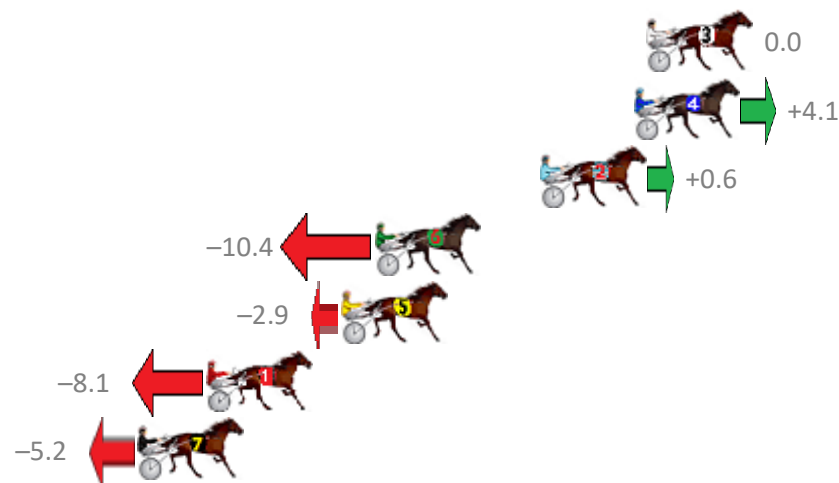

Albion Park Race 10 Distance 1660m

Saturday, 25 May 2019

Gross Time: 2:02.10 MileRate: 1:58.30 LeadTime: 3.70s First Qtr: 27.80s Second Qtr: 32.60s Third Qtr: 30.30s Fourth Qtr: 27.70s

No Horse	Plc	Margin	Time	800Time (W)	400 Time (W)
3 SUGARKANE	1	0.0m	2:02.10	58.00s (0)	27.67s (0)
4 AMAYA BECOMES	2	0.5m	2:02.13	57.70s (1)	27.43s (1)
2 GIRL ON THE GO	3	4.2m	2:02.39	57.96s (0)	27.59s (0)
6 TOANUI SPIRIT	4	10.8m	2:02.85	58.75s (1)	28.45s (1)
5 FAIREACHDAINN	5	12.1m	2:02.94	58.21s (1)	27.93s (1)
1 ABBEY DIADEMA	6	17.5m	2:03.31	58.59s (0)	28.15s (0)
7 HURRIKANE SPECIAL	7	20.2m	2:03.50	58.38s (0)	28.09s (1)

Finish Position and metres gained from 800m

Sectionals
Powered by

PJ Harness Analyser
Master harness racing with the power of sectionals
Owners, Trainers and Punters - Check out what's new at www.pjdata.com.au

The Racing Queensland Board (trading as Racing Queensland) and provider are not responsible for the completeness or accuracy of any of the information contained herein, and makes no representations about its suitability for any purpose.