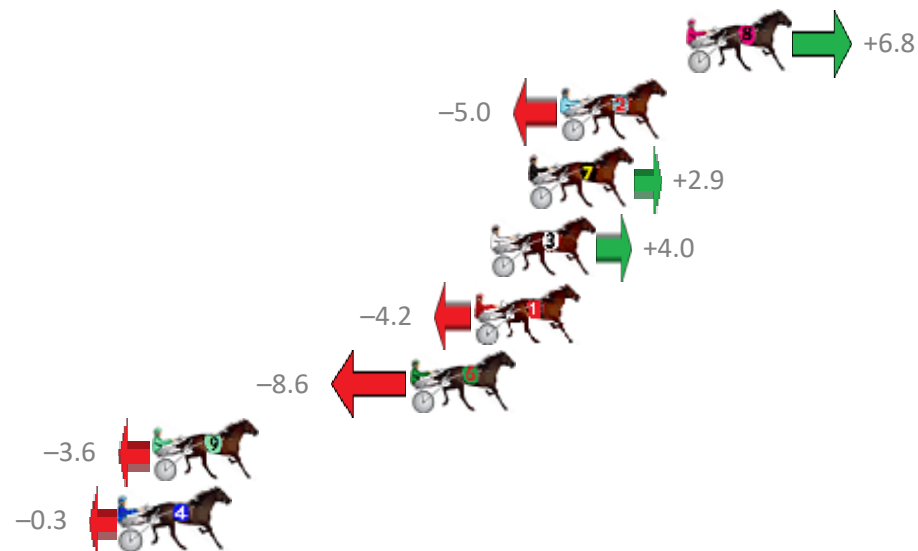

Albion Park Race 9 Distance 2138m

Friday, 31 May 2019

Gross Time: 2:34.40 MileRate: 1:56.20 LeadTime: 37.10s First Qtr: 30.00s Second Qtr: 29.40s Third Qtr: 28.60s Fourth Qtr: 29.30s

No Horse	Plc	Margin	Time	800Time (W)	400 Time (W)
8 WATTLEBANK FLYER	1	0.0m	2:34.40	57.41s (1)	28.93s (1)
2 KARLOO MAC	2	5.0m	2:34.77	58.26s (0)	29.67s (0)
7 FARRAHFOWLER	3	6.3m	2:34.86	57.69s (0)	29.09s (0)
3 RORY MACH	4	7.8m	2:34.97	57.61s (1)	29.18s (1)
1 IDEAL SITUATION	5	8.4m	2:35.02	58.20s (0)	29.59s (0)
6 DIVAS DELIGHT	6	11.0m	2:35.21	58.52s (1)	30.05s (1)
9 CHANTREY	7	21.2m	2:35.95	58.16s (1)	29.97s (2)
4 OUR MELS DREAM	8	22.5m	2:36.05	57.92s (1)	30.58s (2)

Finish Position and metres gained from 800m

Sectionals
Powered by

PJ Harness Analyser
Master harness racing with the power of sectionals
Owners, Trainers and Punters - Check out what's new at www.pjdata.com.au

The Racing Queensland Board (trading as Racing Queensland) and provider are not responsible for the completeness or accuracy of any of the information contained herein, and makes no representations about its suitability for any purpose.