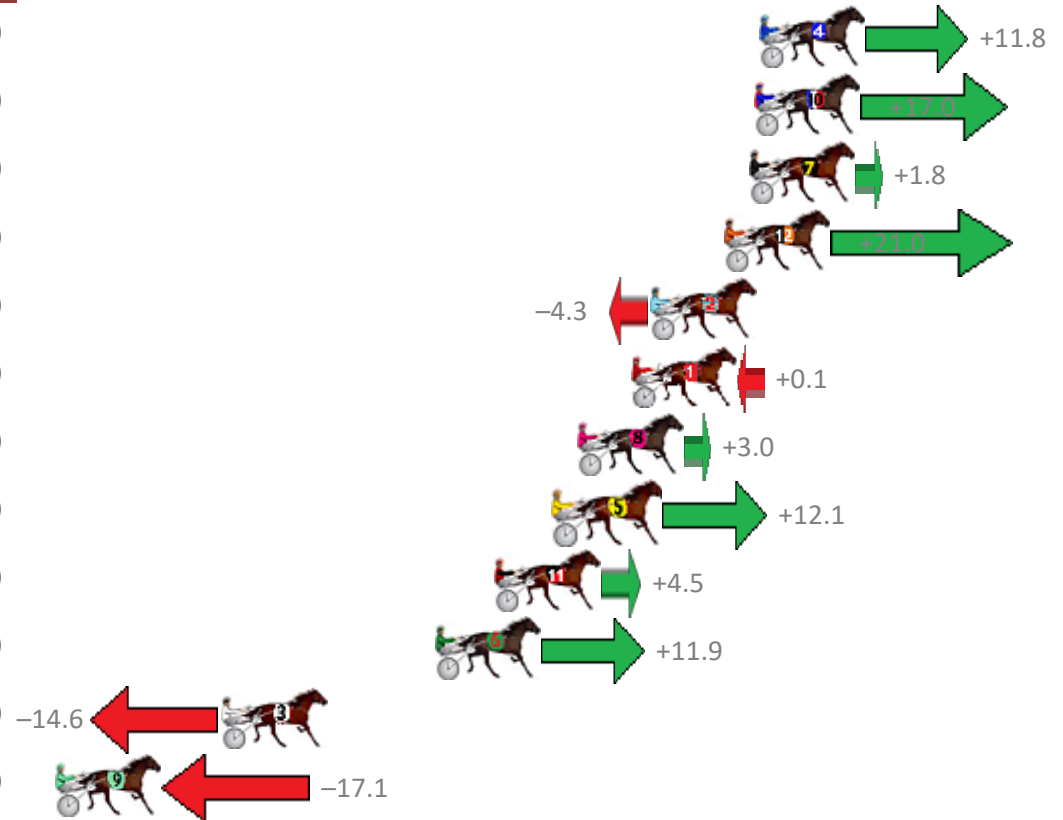

Albion Park Race 7 Distance 1660m

Friday, 31 May 2019

Gross Time: 1:57.80 MileRate: 1:54.20 LeadTime: 3.50s First Qtr: 26.80s Second Qtr: 30.40s Third Qtr: 27.80s Fourth Qtr: 29.30s

No Horse	Plc	Margin	Time	800Time (W)	400 Time (W)
4 TEARAWAY DIAMOND	1	0.0m	1:57.80	56.26s (1)	28.86s (2)
10 AQUA MISS	2	0.2m	1:57.81	55.89s (2)	28.51s (2)
7 KEY LARGO	3	0.4m	1:57.83	56.97s (1)	29.33s (1)
12 MAYWYNS COURAGE	4	1.4m	1:57.90	55.60s (2)	28.29s (2)
2 MAJESTIC KIWI	5	4.3m	1:58.11	57.41s (0)	29.61s (0)
1 BRIAN WHO	6	5.1m	1:58.17	57.09s (0)	29.35s (0)
8 HEAVENS HURRICANE	7	7.2m	1:58.33	56.89s (0)	29.20s (0)
5 VINTAGE DREAM	8	8.1m	1:58.39	56.24s (0)	28.66s (0)
11 THATS HOW WEROLL	9	10.5m	1:58.57	56.78s (0)	29.13s (0)
6 WHERE'S THE SPIRIT	10	12.9m	1:58.74	56.25s (1)	28.99s (1)
3 BROADWATER	11	21.4m	1:59.37	58.14s (1)	30.40s (1)
9 MORROCH BAY	12	33.5m	2:00.25	58.32s (1)	30.86s (1)

Finish Position and metres gained from 800m

Sectionals
Powered by

PJ Harness Analyser
Master harness racing with the power of sectionals
Owners, Trainers and Punters - Check out what's new at www.pjdata.com.au

The Racing Queensland Board (trading as Racing Queensland) and provider are not responsible for the completeness or accuracy of any of the information contained herein, and makes no representations about its suitability for any purpose.