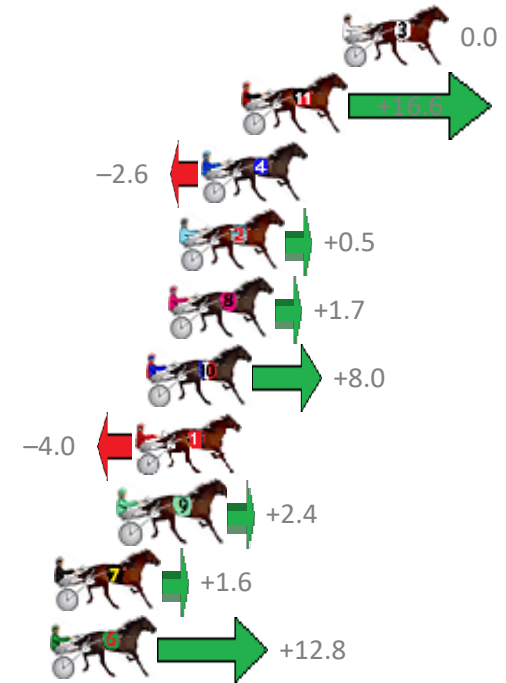

Albion Park Race 5 Distance 1660m

Friday, 31 May 2019

Gross Time: 2:00.90 MileRate: 1:57.20 LeadTime: 3.40s First Qtr: 28.20s Second Qtr: 32.40s Third Qtr: 29.20s Fourth Qtr: 27.70s

No Horse	Plc	Margin	Time	800Time (W)	400 Time (W)
3 STAR OF MONTANA	1	0.0m	2:00.90	56.90s (0)	27.70s (0)
11 STUDLEIGH SONNY	2	4.0m	2:01.18	55.72s (1)	26.95s (2)
4 THATS BETTOR	3	5.6m	2:01.29	57.08s (1)	27.96s (1)
2 SIRIUS VICKI	4	6.5m	2:01.35	56.86s (1)	27.76s (2)
8 LITTLELIONELJAMES	5	6.9m	2:01.38	56.78s (0)	27.57s (0)
10 AMILLION PROMISES	6	7.8m	2:01.44	56.33s (1)	27.52s (2)
1 LOTS OF LUCK	7	8.2m	2:01.47	57.18s (0)	27.96s (0)
9 TACTFILLY MAGIC	8	8.8m	2:01.51	56.73s (1)	27.71s (1)
7 CANDYFLOSS	9	11.4m	2:01.69	56.79s (0)	27.56s (0)
6 LETS DIG IT	10	11.6m	2:01.70	55.99s (0)	27.56s (1)

Finish Position and metres gained from 800m

Sectionals
Powered by

PJ Harness Analyser
Master harness racing with the power of sectionals
Owners, Trainers and Punters - Check out what's new at www.pjdata.com.au

The Racing Queensland Board (trading as Racing Queensland) and provider are not responsible for the completeness or accuracy of any of the information contained herein, and makes no representations about its suitability for any purpose.