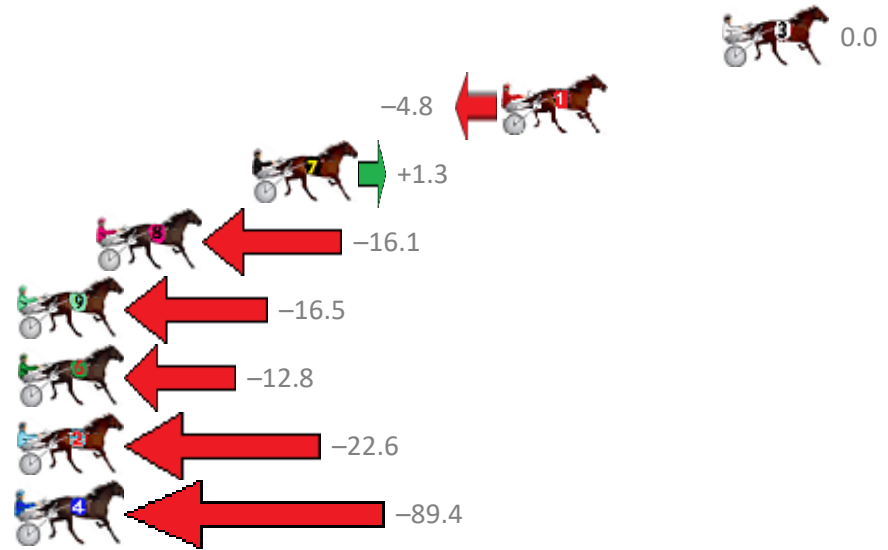

Albion Park Race 8 Distance 2138m

Friday, 31 May 2019

Gross Time: 2:32.80 MileRate: 1:55.00 LeadTime: 36.80s First Qtr: 30.30s Second Qtr: 29.80s Third Qtr: 28.10s Fourth Qtr: 27.80s

No Horse	Plc	Margin	Time	800Time (W)	400 Time (W)
3 MACHIN OUT	1	0.0m	2:32.80	55.90s (0)	27.80s (0)
1 SOLDIER OF FORTUNE	2	8.8m	2:33.41	56.24s (0)	28.12s (0)
7 HARD TO HEAR	3	18.7m	2:34.10	55.81s (2)	28.40s (2)
8 SURFACE TO AIR	4	24.9m	2:34.53	57.02s (0)	28.60s (0)
9 TUESDAYS FELLA	5	29.3m	2:34.84	57.05s (1)	28.74s (2)
6 VADER	6	29.6m	2:34.86	56.79s (1)	28.72s (3)
2 DAPPER	7	31.2m	2:34.97	57.48s (1)	29.32s (1)
4 ITSADANCEOFF	8	93.2m	2:39.28	62.15s (1)	32.97s (1)

Finish Position and metres gained from 800m

Sectionals
Powered by

PJ Harness Analyser
Master harness racing with the power of sectionals
Owners, Trainers and Punters - Check out what's new at www.pjdata.com.au

The Racing Queensland Board (trading as Racing Queensland) and provider are not responsible for the completeness or accuracy of any of the information contained herein, and makes no representations about its suitability for any purpose.