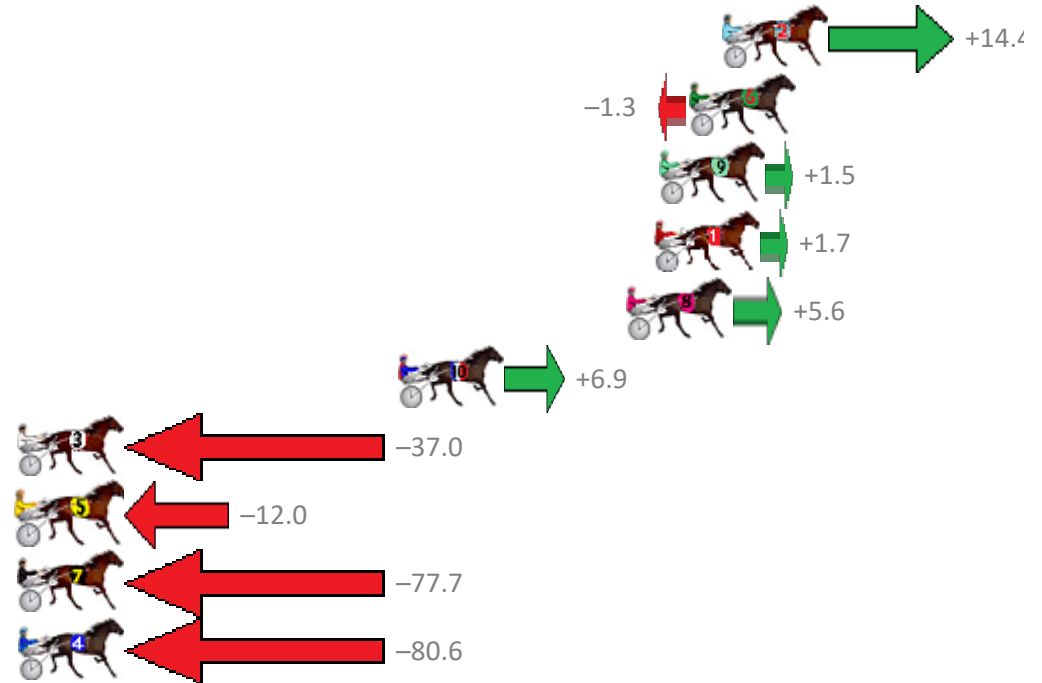

Albion Park Race 3 Distance 2138m

Friday, 31 May 2019

Gross Time: 2:39.10 MileRate: 1:59.80 LeadTime: 37.30s First Qtr: 30.50s Second Qtr: 30.10s Third Qtr: 30.10s Fourth Qtr: 31.10s

No Horse	Plc	Margin	Time	800Time (W)	400 Time (W)
2 NORAHS FLING	1	0.0m	2:39.10	60.10s (0)	30.37s (0)
6 MISTER OZ	2	1.3m	2:39.20	61.30s (0)	31.20s (0)
9 ARNOLD	3	2.5m	2:39.29	61.09s (1)	31.00s (1)
1 GO AHEAD MAKEMYDA	4	2.7m	2:39.31	61.07s (0)	30.97s (0)
8 IM THE COMMANDO	5	3.8m	2:39.40	60.77s (0)	30.76s (1)
10 DAENERYS STORMBOR	6	12.9m	2:40.10	60.67s (1)	30.80s (0)
3 HIGH CLOUD LASS	7	46.2m	2:42.69	64.03s (1)	33.18s (1)
5 JUSTABITCOCO	8	57.0m	2:43.53	62.12s (0)	31.64s (0)
7 GARLAND GREENE	9	92.3m	2:46.28	67.14s (1)	35.94s (2)
4 GREG THE GREAT	10	155.6m	2:51.20	67.37s (0)	34.65s (0)

Finish Position and metres gained from 800m

Sectionals
Powered by

PJ Harness Analyser
Master harness racing with the power of sectionals
Owners, Trainers and Punters - Check out what's new at www.pjdata.com.au

The Racing Queensland Board (trading as Racing Queensland) and provider are not responsible for the completeness or accuracy of any of the information contained herein, and makes no representations about its suitability for any purpose.