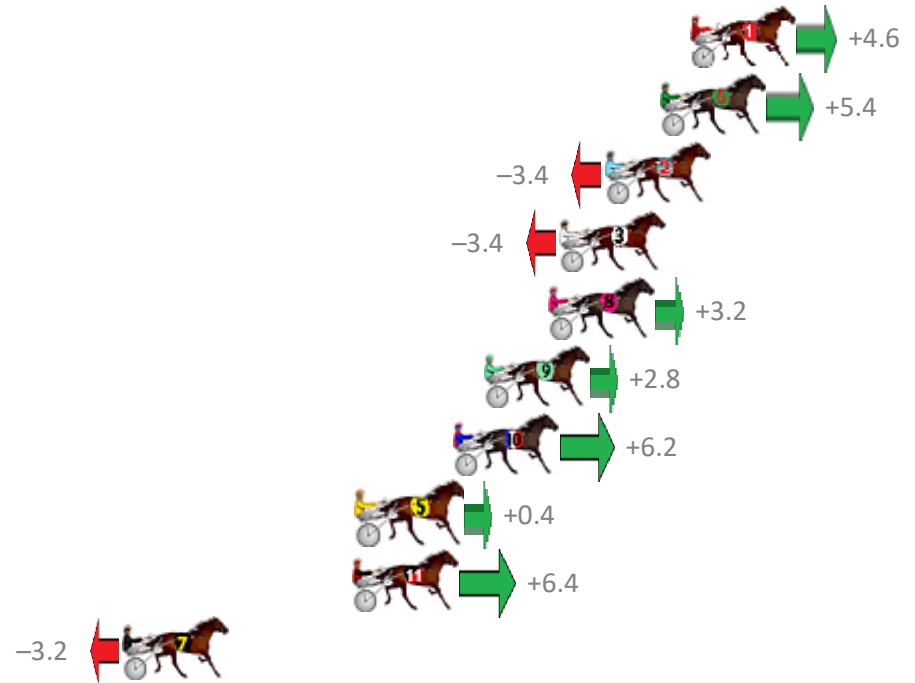

Albion Park Race 4 Distance 1660m

Friday, 31 May 2019

Gross Time: 1:58.10 MileRate: 1:54.50 LeadTime: 3.40s First Qtr: 26.70s Second Qtr: 30.20s Third Qtr: 29.00s Fourth Qtr: 28.80s

No Horse	Plc	Margin	Time	800Time (W)	400 Time (W)
1 TORI MAY	1	0.0m	1:58.10	57.47s (0)	28.50s (0)
6 FLYING WINGARD	2	1.2m	1:58.19	57.41s (1)	28.41s (1)
2 JOVIAL JULIE	3	3.4m	1:58.34	58.05s (0)	29.04s (0)
3 TAXI METER	4	5.2m	1:58.47	58.05s (1)	29.02s (1)
8 MATRON JUJON	5	5.6m	1:58.50	57.57s (0)	28.57s (0)
9 ZED CODE	6	8.2m	1:58.69	57.60s (1)	28.61s (1)
10 OUR DELIGHT	7	9.4m	1:58.78	57.35s (1)	28.63s (2)
5 GRINYDONTCHA	8	13.2m	1:59.05	57.77s (0)	28.76s (0)
11 ARBIT MAJOR	9	13.4m	1:59.06	57.34s (1)	28.61s (2)
7 STUDLEIGH STRIDE	10	22.6m	1:59.73	58.03s (2)	29.88s (2)

Finish Position and metres gained from 800m

Sectionals
Powered by

PJ Harness Analyser
Master harness racing with the power of sectionals
Owners, Trainers and Punters - Check out what's new at www.pjdata.com.au

The Racing Queensland Board (trading as Racing Queensland) and provider are not responsible for the completeness or accuracy of any of the information contained herein, and makes no representations about its suitability for any purpose.