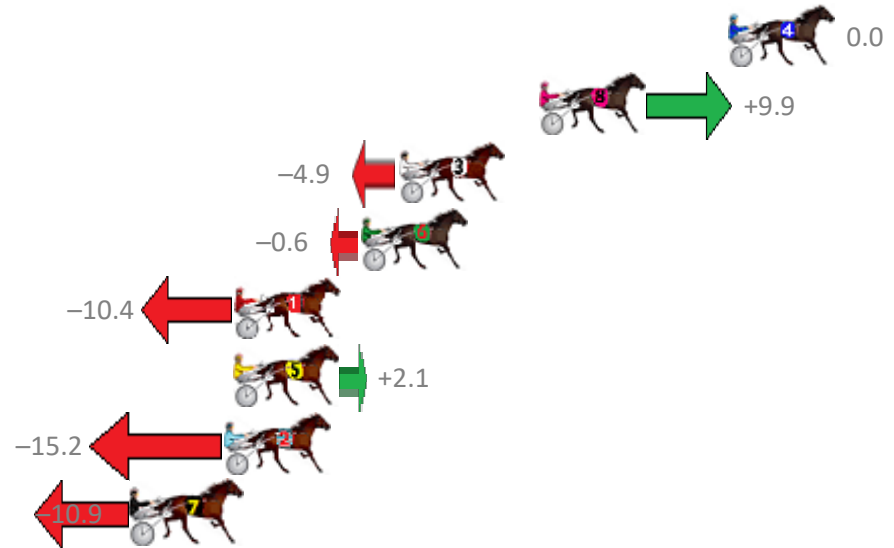

Albion Park Race 2 Distance 1660m

Friday, 31 May 2019

Gross Time: 1:59.40 MileRate: 1:55.70 LeadTime: 3.80s First Qtr: 28.30s Second Qtr: 30.80s Third Qtr: 29.00s Fourth Qtr: 27.50s

No Horse	Plc	Margin	Time	800Time (W)	400 Time (W)
4 GOVERNOR JUJON	1	0.0m	1:59.40	56.50s (0)	27.50s (0)
8 GOOD AS IT GETS	2	7.5m	1:59.92	55.80s (1)	27.34s (3)
3 STORM GILBERT	3	13.1m	2:00.30	56.85s (1)	28.24s (1)
6 TOANUI SPIRIT	4	14.6m	2:00.40	56.54s (0)	28.04s (1)
1 THATS FUNNY	5	19.6m	2:00.75	57.23s (0)	28.19s (0)
5 A RAINBOW DIAMOND	6	19.7m	2:00.75	56.35s (1)	28.06s (1)
2 GLENEAGLE WARRIOR	7	20.0m	2:00.78	57.57s (0)	28.56s (0)
7 WILL THE WIZARD	8	23.7m	2:01.03	57.27s (1)	28.74s (2)

Finish Position and metres gained from 800m

Sectionals
Powered by

PJ Harness Analyser
Master harness racing with the power of sectionals
Owners, Trainers and Punters - Check out what's new at www.pjdata.com.au

The Racing Queensland Board (trading as Racing Queensland) and provider are not responsible for the completeness or accuracy of any of the information contained herein, and makes no representations about its suitability for any purpose.