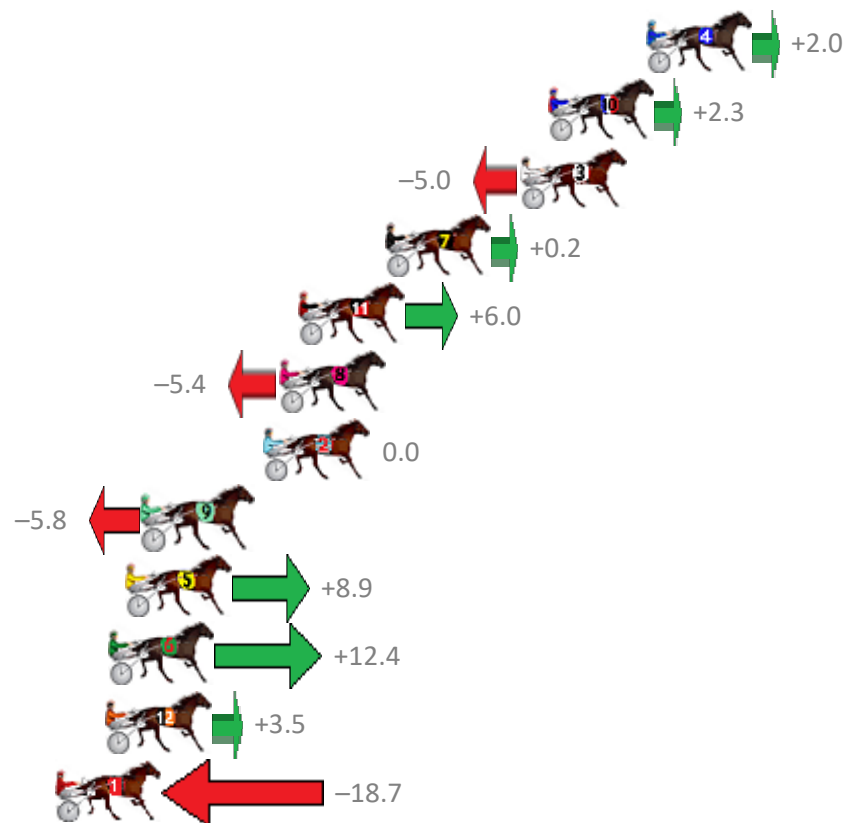

Albion Park Race 6 Distance 1660m

Friday, 31 May 2019

Gross Time: 1:56.90 MileRate: 1:53.30 LeadTime: 3.60s First Qtr: 27.60s Second Qtr: 29.60s Third Qtr: 27.90s Fourth Qtr: 28.20s

No Horse	Plc	Margin	Time	800Time (W)	400 Time (W)
4 LINCOLNS GIRL	1	0.0m	1:56.90	55.96s (1)	28.14s (1)
10 TIMELESS APPEAL	2	3.9m	1:57.17	55.94s (1)	28.11s (1)
3 MISTER DIAMOND	3	5.0m	1:57.25	56.45s (0)	28.55s (0)
7 MISS MONEYBAGS	4	10.4m	1:57.63	56.09s (1)	28.26s (1)
11 IM NO OUTLAW	5	13.8m	1:57.87	55.68s (1)	28.31s (2)
8 CHERRYS THE BEST	6	14.6m	1:57.93	56.48s (0)	28.48s (0)
2 CALL ME TRISH	7	15.2m	1:57.97	56.10s (1)	28.23s (1)
9 KYLIE BROMAC	8	20.0m	1:58.31	56.51s (0)	28.54s (0)
5 JUST JOSHIN	9	20.7m	1:58.36	55.48s (1)	28.29s (1)
6 HIGH ON MONTANA	10	21.4m	1:58.41	55.23s (1)	27.97s (0)
12 DEVOUGED	11	21.5m	1:58.42	55.85s (1)	28.38s (2)
1 MAJOR SEASCAPE	12	23.5m	1:58.56	57.41s (0)	29.42s (0)

Finish Position and metres gained from 800m

Sectionals
Powered by

PJ Harness Analyser
Master harness racing with the power of sectionals
Owners, Trainers and Punters - Check out what's new at www.pjdata.com.au

The Racing Queensland Board (trading as Racing Queensland) and provider are not responsible for the completeness or accuracy of any of the information contained herein, and makes no representations about its suitability for any purpose.