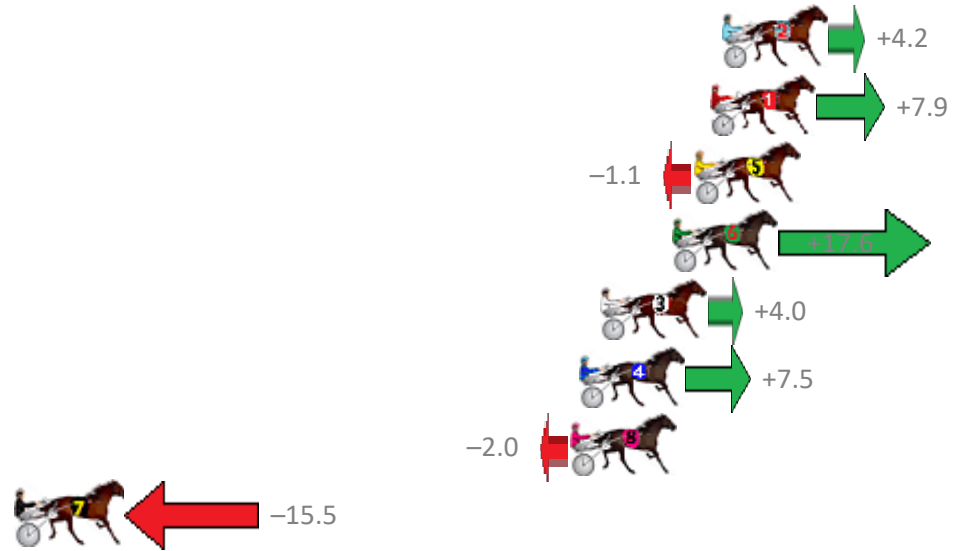

Albion Park Race 1 Distance 2138m

Friday, 31 May 2019

Gross Time: 2:33.80 MileRate: 1:55.80 LeadTime: 36.60s First Qtr: 30.50s Second Qtr: 29.40s Third Qtr: 28.70s Fourth Qtr: 28.60s

No Horse	Plc	Margin	Time	800Time (W)	400 Time (W)
2 SPEEDIE MCARDLE	1	0.0m	2:33.80	57.00s (0)	28.30s (0)
1 SOMWHEREOVARAINB	2	0.5m	2:33.84	56.73s (0)	28.04s (0)
5 PROFICIENT	3	1.1m	2:33.88	57.38s (0)	28.68s (0)
6 MAJOR CURRENCY	4	2.0m	2:33.94	56.04s (2)	28.33s (2)
3 AINTNOBETTOR	5	4.8m	2:34.14	57.01s (1)	28.86s (2)
4 LUCKY LYLA	6	5.7m	2:34.21	56.76s (1)	28.65s (1)
8 KURAHAUPO GAMBLER	7	6.0m	2:34.23	57.44s (1)	28.99s (1)
7 MAGOOGAN	8	32.9m	2:36.15	58.41s (1)	30.18s (1)

Finish Position and metres gained from 800m

Sectionals
Powered by

PJ Harness Analyser
Master harness racing with the power of sectionals
Owners, Trainers and Punters - Check out what's new at www.pjdata.com.au

The Racing Queensland Board (trading as Racing Queensland) and provider are not responsible for the completeness or accuracy of any of the information contained herein, and makes no representations about its suitability for any purpose.