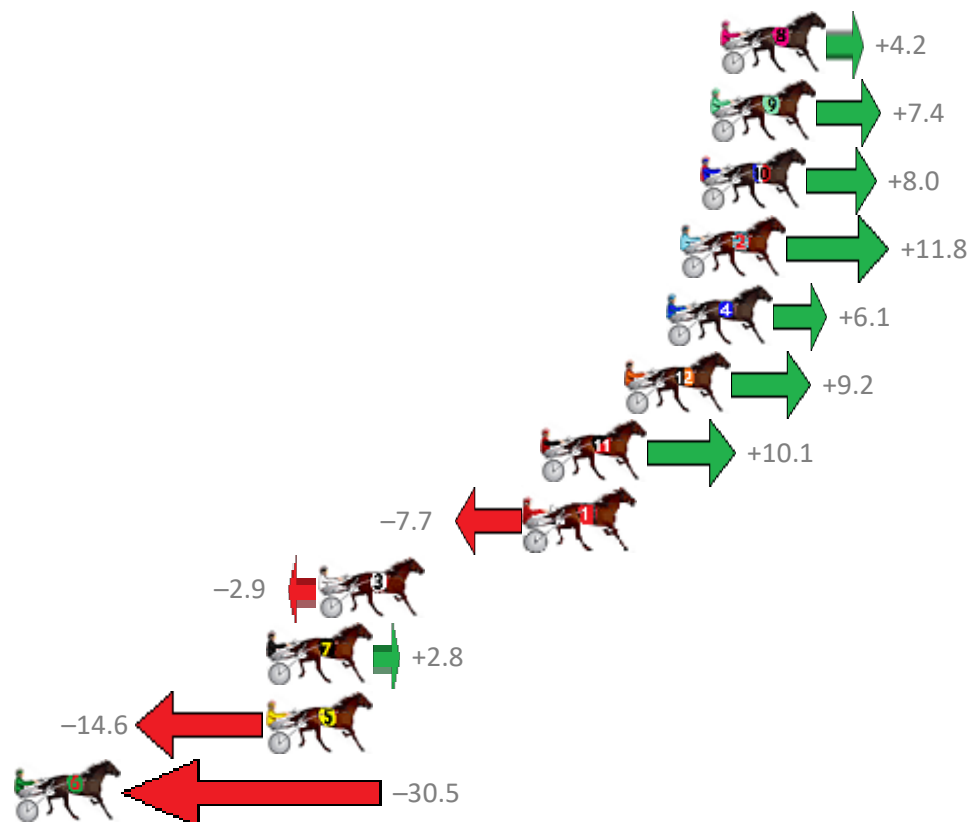

Albion Park Race 8 Distance 1660m

Thursday, 6 June 2019

Gross Time: 1:58.50 MileRate: 1:54.90 LeadTime: 3.40s First Qtr: 27.30s Second Qtr: 29.50s Third Qtr: 28.40s Fourth Qtr: 29.90s

NoHorse	Plc	Margin	Time	800Time (W)	400 Time (W)
8 COULDNTBETOLD	1	0.0m	1:58.50	57.99s (0)	29.51s (0)
9 HAPPY FEELINGS	2	0.4m	1:58.53	57.76s (2)	29.93s (1)
10 JACKS AT THE BEACH	3	0.8m	1:58.56	57.72s (0)	29.21s (0)
2 KOLOURA FLIGHT	4	1.6m	1:58.62	57.44s (1)	28.49s (0)
4 INVITE ONLY	5	2.1m	1:58.66	57.86s (1)	28.74s (1)
12 READILY	6	3.8m	1:58.78	57.63s (0)	29.03s (0)
11 SPRINGFIELD SPIRIT	7	7.1m	1:59.03	57.56s (2)	29.06s (3)
1 KAAPALI	8	7.7m	1:59.08	58.86s (0)	30.48s (0)
3 BONNIE JUJON	9	15.9m	1:59.69	58.51s (2)	30.03s (3)
7 VADER	10	18.0m	1:59.85	58.10s (1)	29.62s (2)
5 SURFACE TO AIR	11	18.0m	1:59.85	59.36s (2)	30.11s (2)
6 KATNISS	12	34.3m	2:01.06	60.52s (1)	31.46s (1)

Finish Position and metres gained from 800m

Sectionals
Powered by

PJ Harness Analyser
Master harness racing with the power of sectionals
Owners, Trainers and Punters - Check out what's new at www.pjdata.com.au

The Racing Queensland Board (trading as Racing Queensland) and provider are not responsible for the completeness or accuracy of any of the information contained herein, and makes no representations about its suitability for any purpose.