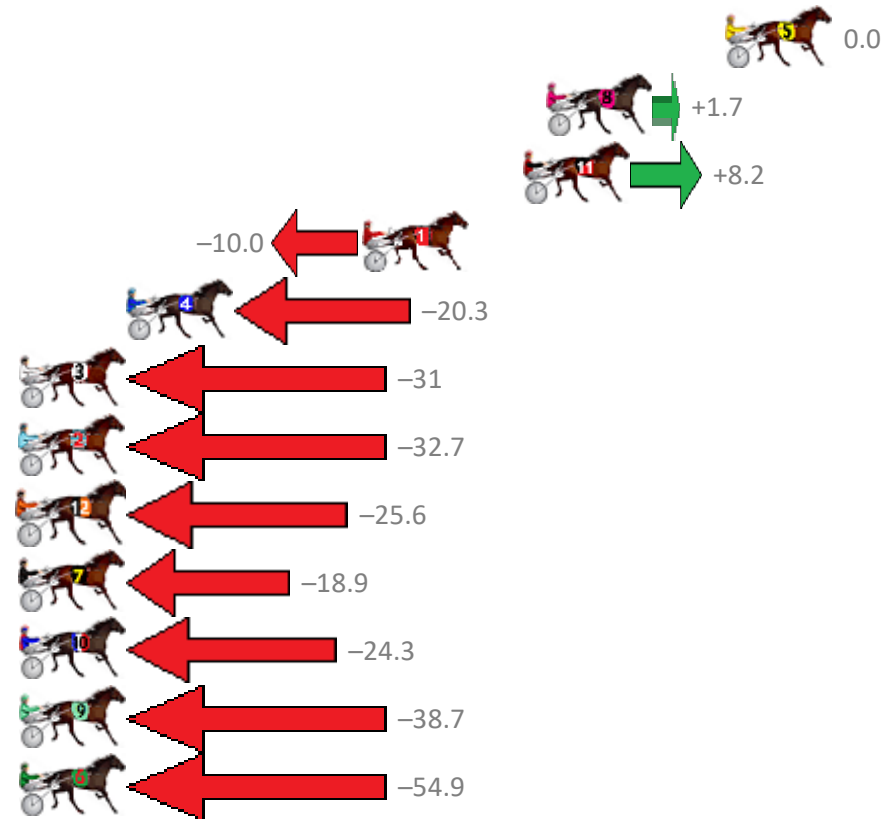

Albion Park Race 1 Distance 1660m

Thursday, 6 June 2019

Gross Time: 1:58.90 MileRate: 1:55.30 LeadTime: 3.50s First Qtr: 28.20s Second Qtr: 29.60s Third Qtr: 29.20s Fourth Qtr: 28.40s

NoHorse	Plc	Margin	Time	800Time (W)	400 Time (W)
5 STUDLEIGH SONNY	1	0.0m	1:58.90	57.60s (0)	28.40s (0)
8 CALL ME TRISH	2	7.1m	1:59.40	57.48s (0)	28.24s (0)
11 COBBLER LANE	3	8.0m	1:59.47	57.01s (1)	28.57s (1)
1 HIGH ON MONTANA	4	14.4m	1:59.92	58.32s (0)	29.10s (0)
4 SIRIUS VICKI	5	23.7m	2:00.58	59.06s (1)	30.03s (1)
3 MAJOR GRANDEUR	6	43.5m	2:01.99	59.80s (0)	30.40s (0)
2 OUR MASQUERADE	7	44.1m	2:02.03	59.95s (1)	30.68s (1)
12 RUM AND SCHOTZ	8	49.4m	2:02.41	59.44s (0)	30.53s (1)
7 BRONSKI BABY	9	51.7m	2:02.57	58.96s (1)	30.32s (1)
10 SCHOOPY	10	52.3m	2:02.61	59.35s (1)	30.82s (2)
9 ZARA ZARA REIGN	11	56.1m	2:02.88	60.39s (0)	30.34s (0)
6 ELITE TORQUE	12	77.5m	2:04.40	61.55s (1)	32.18s (0)

Finish Position and metres gained from 800m

Sectionals
Powered by

PJ Harness Analyser
Master harness racing with the power of sectionals
Owners, Trainers and Punters - Check out what's new at www.pjdata.com.au

The Racing Queensland Board (trading as Racing Queensland) and provider are not responsible for the completeness or accuracy of any of the information contained herein, and makes no representations about its suitability for any purpose.