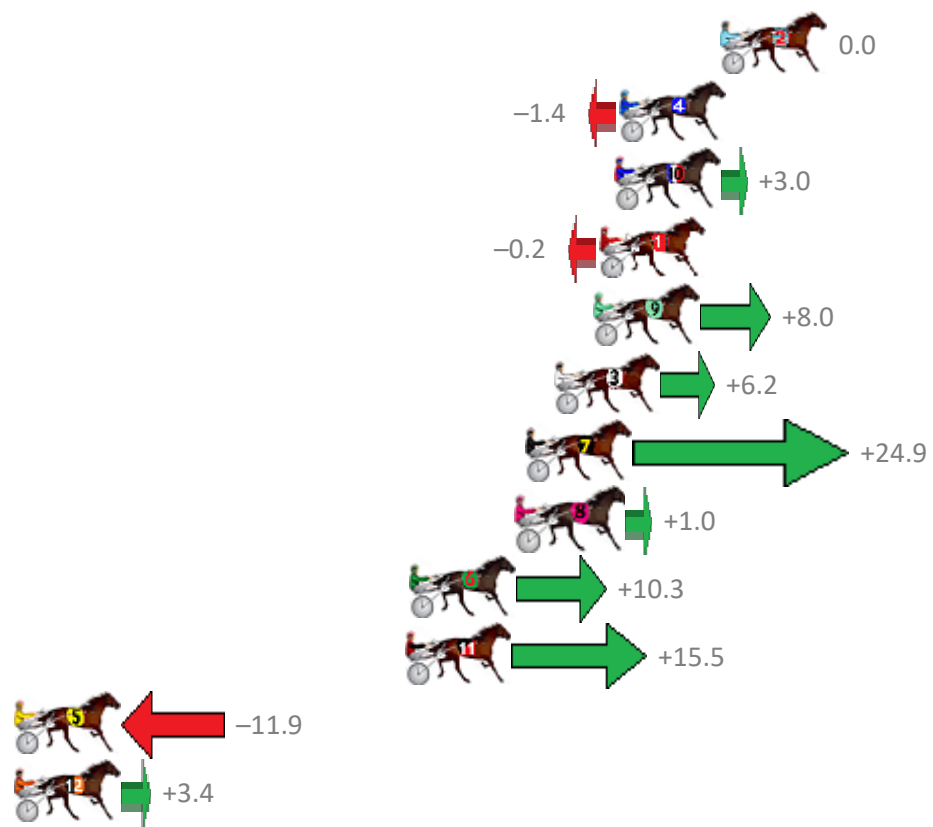

Albion Park Race 7 Distance 1660m

Thursday, 6 June 2019

Gross Time: 1:59.50 MileRate: 1:55.80 LeadTime: 3.50s First Qtr: 29.10s Second Qtr: 30.50s Third Qtr: 27.80s Fourth Qtr: 28.60s

NoHorse	Plc	Margin	Time	800Time (W)	400 Time (W)
2 TAXI METER	1	0.0m	1:59.50	56.40s (0)	28.60s (0)
4 WEE JIMMY	2	4.0m	1:59.79	56.50s (1)	28.40s (1)
10 MONTANA CHIEF	3	4.2m	1:59.80	56.19s (1)	28.73s (1)
1 MISS CATALINA	4	4.8m	1:59.84	56.41s (0)	28.57s (0)
9 MONTEREY JACK	5	5.0m	1:59.86	55.84s (0)	27.99s (0)
3 MATRON JUJON	6	6.6m	1:59.97	55.96s (1)	28.23s (1)
7 BRONZE ECSTASY	7	7.7m	2:00.05	54.64s (1)	27.62s (0)
8 FLYING WINGARD	8	8.0m	2:00.07	56.33s (0)	28.49s (0)
6 LARA BAY	9	12.3m	2:00.38	55.67s (1)	28.16s (2)
11 SHADOW HUNTER	10	12.5m	2:00.39	55.31s (1)	28.29s (1)
5 SHOWEM SIMON	11	29.7m	2:01.62	57.24s (1)	29.71s (2)
12 IMA ROCKNROLL DIVA	12	33.8m	2:01.92	56.16s (1)	29.04s (1)

Finish Position and metres gained from 800m

Sectionals
Powered by

PJ Harness Analyser
Master harness racing with the power of sectionals
Owners, Trainers and Punters - Check out what's new at www.pjdata.com.au

The Racing Queensland Board (trading as Racing Queensland) and provider are not responsible for the completeness or accuracy of any of the information contained herein, and makes no representations about its suitability for any purpose.