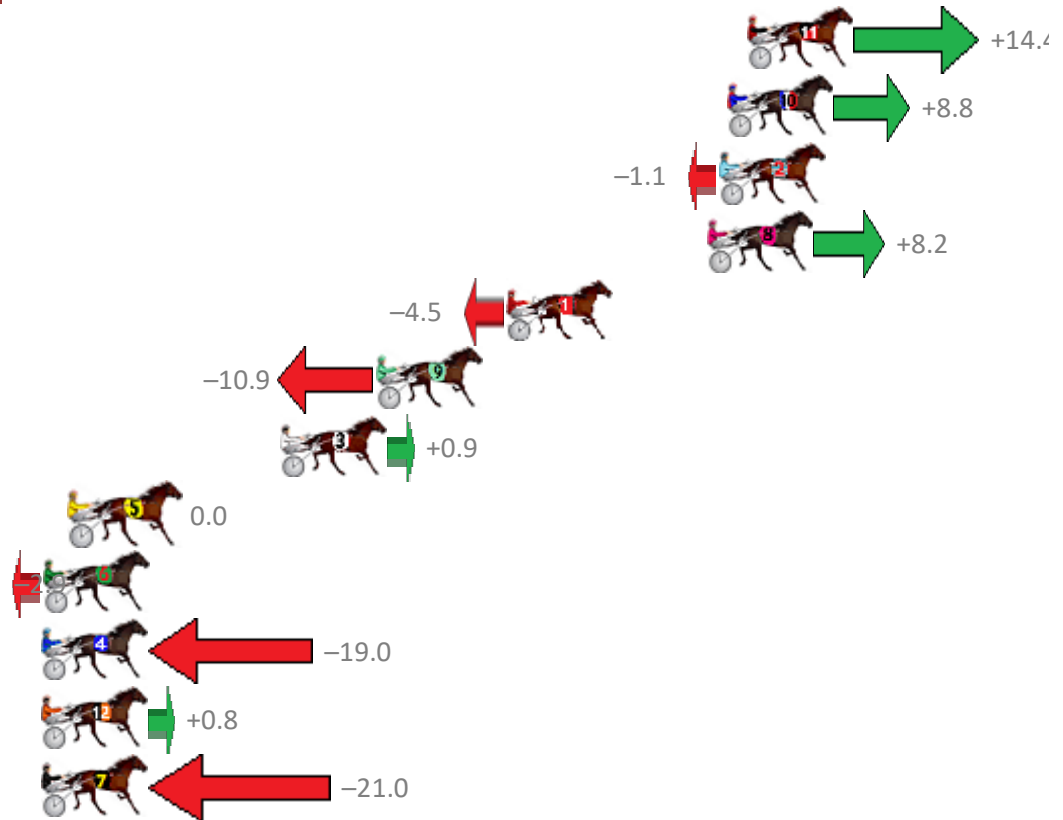

Albion Park Race 3 Distance 1660m

Thursday, 6 June 2019

Gross Time: 1:59.40 MileRate: 1:55.70 LeadTime: 3.50s First Qtr: 28.70s Second Qtr: 29.90s Third Qtr: 27.90s Fourth Qtr: 29.40s

NoHorse	Plc	Margin	Time	800Time (W)	400 Time (W)
11 WANDARY MUSCAT	1	0.0m	1:59.40	56.27s (0)	28.34s (0)
10 IM SUGAR COATED	2	0.8m	1:59.46	56.67s (1)	28.87s (1)
2 RAGING INFERNO	3	1.1m	1:59.48	57.38s (0)	29.48s (0)
8 GOLD REACTOR	4	1.6m	1:59.52	56.71s (0)	28.77s (0)
1 MEANT TO BE ME	5	9.5m	2:00.10	57.62s (0)	29.67s (0)
9 DAPPER BESSIE	6	14.7m	2:00.48	58.08s (1)	30.25s (1)
3 KYLIE BROMAC	7	18.5m	2:00.76	57.24s (0)	29.47s (1)
5 NAUGHTYINHEAVEN	8	26.8m	2:01.37	57.30s (1)	29.50s (1)
6 MOONLIGHT JACK	9	27.9m	2:01.45	57.51s (0)	29.77s (0)
4 LA BELLE CHEVAL	10	33.2m	2:01.84	58.66s (1)	30.90s (1)
12 GOLDDIGGER GIRL	11	36.2m	2:02.06	57.24s (0)	29.71s (0)
7 ALL GOOD WALLY	12	64.0m	2:04.10	58.80s (0)	30.43s (0)

Finish Position and metres gained from 800m

Sectionals
Powered by

PJ Harness Analyser
Master harness racing with the power of sectionals
Owners, Trainers and Punters - Check out what's new at www.pjdata.com.au

The Racing Queensland Board (trading as Racing Queensland) and provider are not responsible for the completeness or accuracy of any of the information contained herein, and makes no representations about its suitability for any purpose.