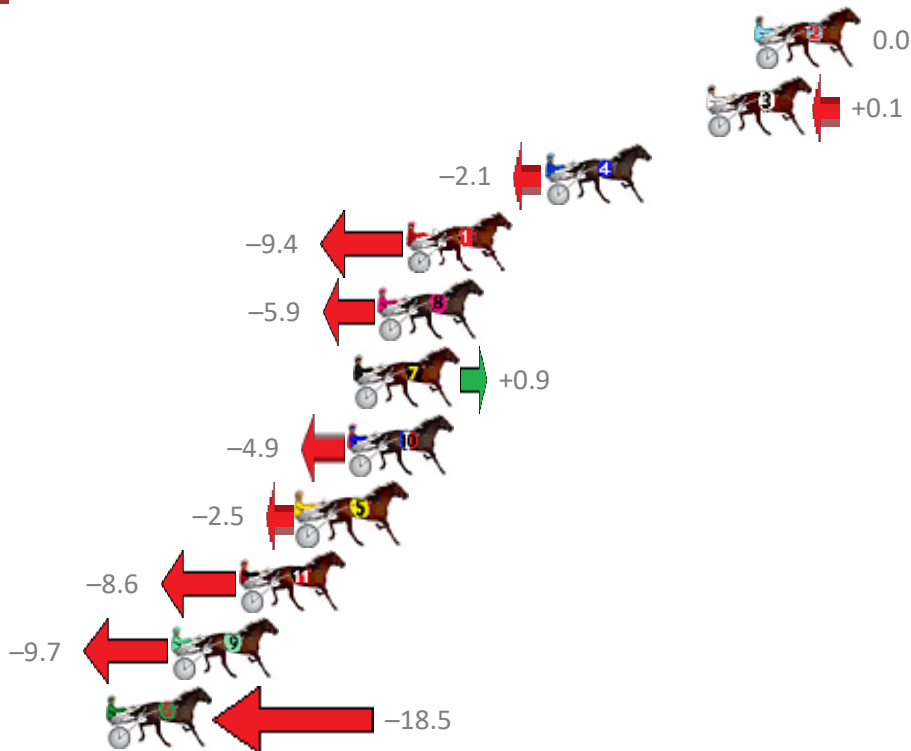

Albion Park Race 6 Distance 1660m

Thursday, 6 June 2019

Gross Time: 2:00.20 MileRate: 1:56.50 LeadTime: 3.40s First Qtr: 28.90s Second Qtr: 30.10s Third Qtr: 28.30s Fourth Qtr: 29.50s

No	Horse	Plc	Margin	Time	800Time (W)	400 Time (W)
2	CAVALRYMAN	1	0.0m	2:00.20	57.80s (0)	29.50s (0)
3	HEADWIN	2	1.9m	2:00.34	57.79s (1)	29.46s (1)
4	ALWAYS AT NIGHT	3	8.3m	2:00.81	57.95s (1)	29.60s (1)
1	GRINYDONTCHA	4	13.8m	2:01.22	58.48s (0)	29.93s (0)
8	VILLAGE CRUISER	5	14.9m	2:01.30	58.23s (0)	29.64s (0)
7	DOLLARBILL	6	15.9m	2:01.37	57.73s (2)	29.04s (3)
10	OSCARS GLORY	7	16.1m	2:01.39	58.15s (1)	29.73s (1)
5	LOTS MORE GRINS	8	18.1m	2:01.53	57.98s (1)	29.55s (1)
11	JOHNNYCAKE	9	20.4m	2:01.70	58.42s (2)	29.62s (2)
9	WECANONLYHOPE	10	23.1m	2:01.90	58.50s (0)	29.70s (0)
6	IM TOOT	11	25.7m	2:02.10	59.14s (2)	30.39s (2)

Finish Position and metres gained from 800m

Sectionals
Powered by

PJ Harness Analyser
Master harness racing with the power of sectionals
Owners, Trainers and Punters - Check out what's new at www.pjdata.com.au

The Racing Queensland Board (trading as Racing Queensland) and provider are not responsible for the completeness or accuracy of any of the information contained herein, and makes no representations about its suitability for any purpose.