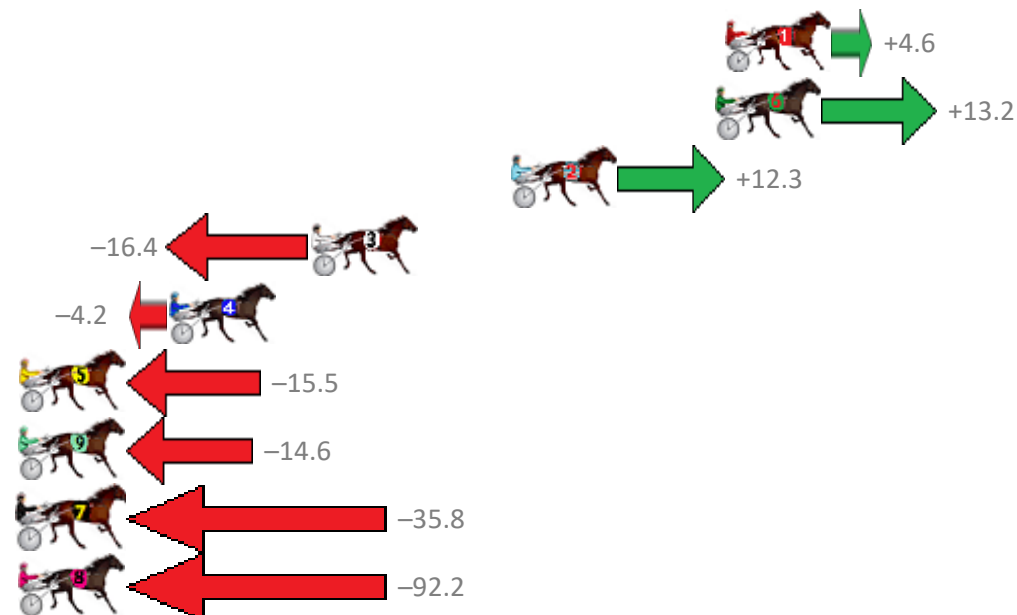

Albion Park Race 5 Distance 2138m

Thursday, 6 June 2019

Gross Time: 2:32.80 MileRate: 1:55.00 LeadTime: 36.60s First Qtr: 28.90s Second Qtr: 29.20s Third Qtr: 28.70s Fourth Qtr: 29.40s

NoHorse	Plc	Margin	Time	800Time (W)	400 Time (W)
1 IM WITH LEXY	1	0.0m	2:32.80	57.77s (0)	29.40s (0)
6 ITS JUST KENNY	2	0.4m	2:32.83	57.14s (1)	28.87s (0)
2 RUATO BAY	3	8.5m	2:33.42	57.21s (2)	29.10s (0)
3 CASINO GRIN	4	16.4m	2:34.01	59.29s (0)	30.52s (1)
4 GOD SAKE	5	22.0m	2:34.42	58.41s (1)	29.40s (1)
5 STITCHED UP	6	29.3m	2:34.95	59.23s (0)	29.60s (1)
9 SOMETHING EYRE	7	39.6m	2:35.71	59.16s (2)	31.00s (1)
7 JERRYS JET	8	45.0m	2:36.11	60.70s (1)	31.44s (0)
8 WILLS	9	101.8m	2:40.28	64.80s (0)	34.66s (0)

Finish Position and metres gained from 800m

Sectionals
Powered by

PJ Harness Analyser
Master harness racing with the power of sectionals
Owners, Trainers and Punters - Check out what's new at www.pjdata.com.au

The Racing Queensland Board (trading as Racing Queensland) and provider are not responsible for the completeness or accuracy of any of the information contained herein, and makes no representations about its suitability for any purpose.