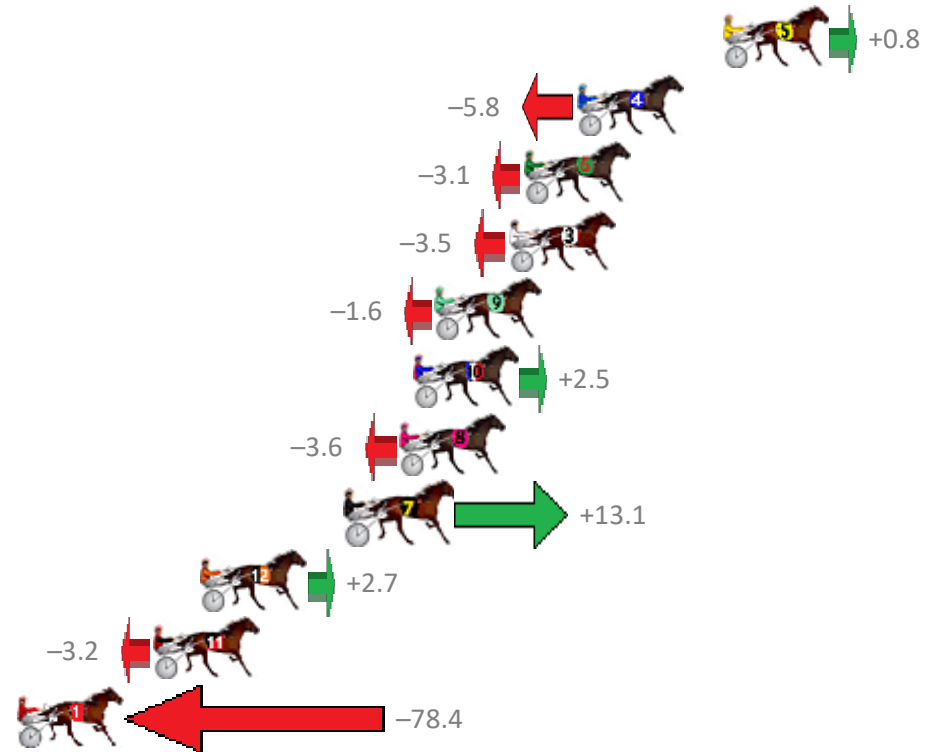

Albion Park Race 4 Distance 1660m

Thursday, 6 June 2019

Gross Time: 2:01.20 MileRate: 1:57.50 LeadTime: 3.50s First Qtr: 28.50s Second Qtr: 31.10s Third Qtr: 29.30s Fourth Qtr: 28.80s

NoHorse	Plc	Margin	Time	800Time (W)	400 Time (W)
5 ARES	1	0.0m	2:01.20	58.04s (1)	28.77s (1)
4 BUNDJALUNG BEAUTY	2	5.8m	2:01.62	58.52s (0)	29.22s (0)
6 ITS YOU NOT ME	3	7.9m	2:01.77	58.33s (1)	29.01s (1)
3 TORQUE TO THE MAX	4	8.5m	2:01.81	58.35s (0)	29.07s (0)
9 CROCODILE PRINCESS	5	11.4m	2:02.02	58.22s (1)	28.90s (1)
10 DONT CALL ME	6	12.3m	2:02.09	57.92s (1)	28.63s (1)
8 BAMBOLE NERE	7	12.8m	2:02.12	58.36s (0)	29.04s (0)
7 MY ULTIMATE HELL	8	14.9m	2:02.27	57.15s (1)	28.86s (2)
12 PURE MADNESS	9	20.7m	2:02.69	57.90s (1)	29.67s (3)
11 SNAKES N LADDERS	10	22.6m	2:02.83	58.33s (1)	30.07s (2)
1 SHADOW SON	11	98.6m	2:08.30	63.79s (0)	33.31s (0)

Finish Position and metres gained from 800m

Sectionals
Powered by

PJ Harness Analyser
Master harness racing with the power of sectionals
Owners, Trainers and Punters - Check out what's new at www.pjdata.com.au

The Racing Queensland Board (trading as Racing Queensland) and provider are not responsible for the completeness or accuracy of any of the information contained herein, and makes no representations about its suitability for any purpose.