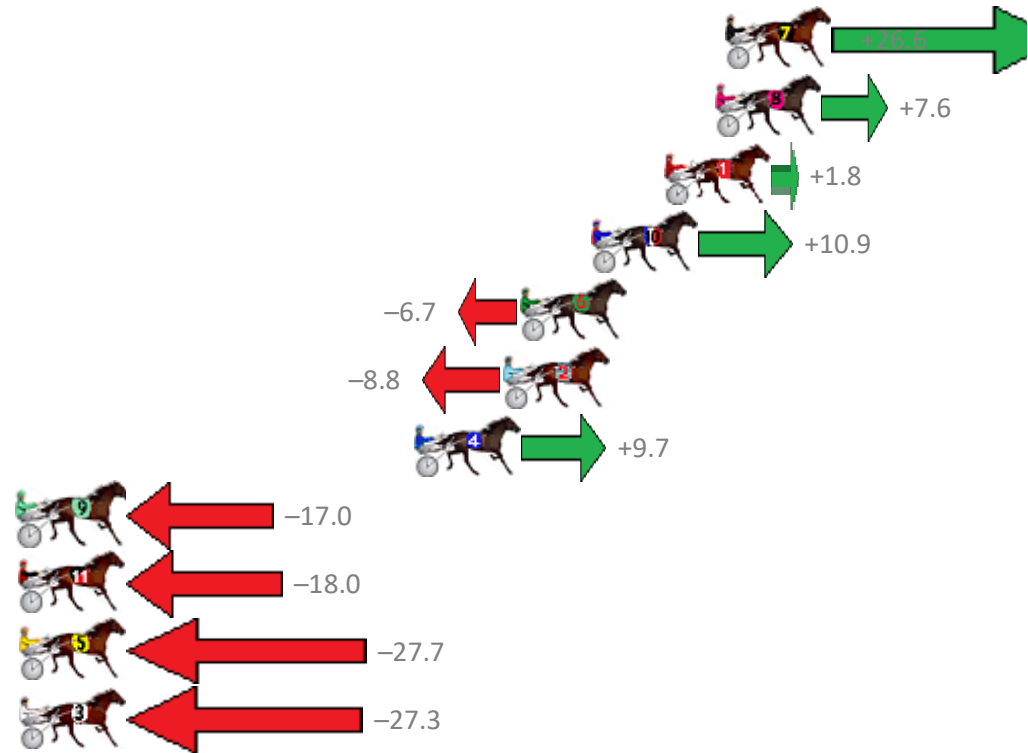

Albion Park Race 2 Distance 1660m

Thursday, 6 June 2019

Gross Time: 1:59.40 MileRate: 1:55.70 LeadTime: 3.40s First Qtr: 27.40s Second Qtr: 30.00s Third Qtr: 28.90s Fourth Qtr: 29.70s

NoHorse	Plc	Margin	Time	800Time (W)	400 Time (W)
7 NIFTY STUDLEIGH	1	0.0m	1:59.40	56.65s (2)	28.76s (2)
8 LITTLELIONELJAMES	2	0.4m	1:59.43	58.04s (0)	29.08s (0)
1 COBALT BLUES	3	2.4m	1:59.58	58.47s (0)	29.54s (0)
10 MAJOR SLIP UP	4	5.3m	1:59.79	57.80s (1)	29.51s (1)
6 IMFEELINGIT	5	8.1m	2:00.00	59.09s (1)	30.30s (1)
2 THATS BETTOR	6	8.8m	2:00.05	59.24s (0)	30.34s (0)
4 SHESFEELINPRECIOUS	7	12.3m	2:00.31	57.89s (1)	29.25s (2)
9 NO ESCAPE	8	29.8m	2:01.61	59.85s (0)	30.90s (0)
11 MOLLY MONTANA	9	35.2m	2:02.01	59.92s (0)	30.89s (0)
5 RANCHO MAN	10	35.5m	2:02.04	60.63s (1)	31.33s (1)
3 FORTYFIVE ROCK	11	39.1m	2:02.30	60.60s (1)	31.28s (1)

Finish Position and metres gained from 800m

Sectionals
Powered by

PJ Harness Analyser
Master harness racing with the power of sectionals
Owners, Trainers and Punters - Check out what's new at www.pjdata.com.au

The Racing Queensland Board (trading as Racing Queensland) and provider are not responsible for the completeness or accuracy of any of the information contained herein, and makes no representations about its suitability for any purpose.