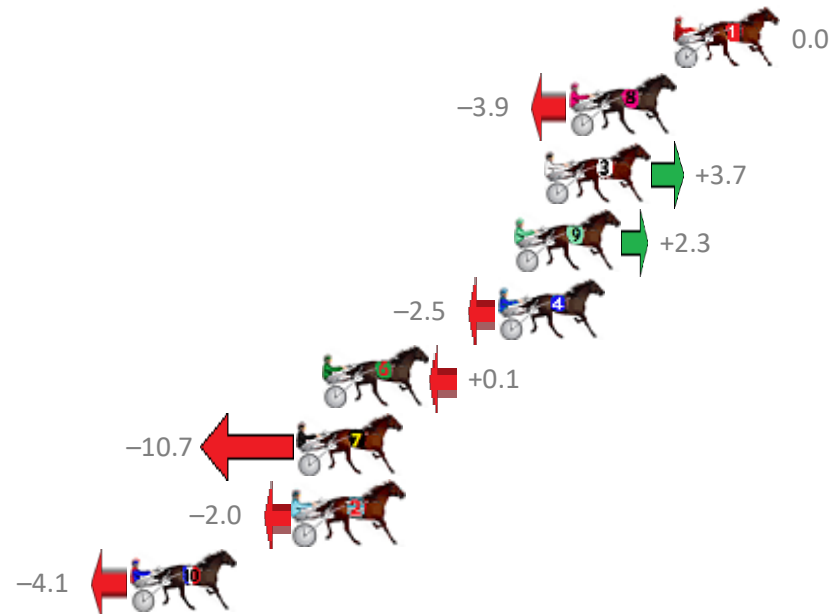

Redcliffe Race 4 Distance 2280m

Friday, 7 June 2019

Gross Time: 2:47.90 MileRate: 1:58.50 LeadTime: 50.30s First Qtr: 31.10s Second Qtr: 29.40s Third Qtr: 27.90s Fourth Qtr: 29.20s

NoHorse	Plc	Margin	Time	800Time (W)	400 Time (W)
1 RED CHARMER	1	0.0m	2:47.90	57.10s (0)	29.20s (0)
8 LEXUS ON THE BEACH	2	4.1m	2:48.20	57.38s (1)	29.24s (1)
3 FIOKI	3	5.1m	2:48.27	56.84s (1)	28.65s (1)
9 LIKEALLOFUS	4	6.3m	2:48.36	56.94s (0)	28.81s (0)
4 SPORTS BOUNTY	5	6.9m	2:48.40	57.28s (1)	29.11s (1)
6 ZAC MAC	6	13.9m	2:48.91	57.09s (0)	28.99s (0)
7 HOT DOGMA	7	14.9m	2:48.99	57.86s (0)	29.82s (0)
2 RORY MACH	8	15.0m	2:48.99	57.24s (1)	29.02s (1)
10 SWEET AS	9	21.5m	2:49.47	57.39s (1)	29.28s (2)

Finish Position and metres gained from 800m

Sectionals
Powered by

PJ Harness Analyser
Master harness racing with the power of sectionals
Owners, Trainers and Punters - Check out what's new at www.pjdata.com.au

The Racing Queensland Board (trading as Racing Queensland) and provider are not responsible for the completeness or accuracy of any of the information contained herein, and makes no representations about its suitability for any purpose.