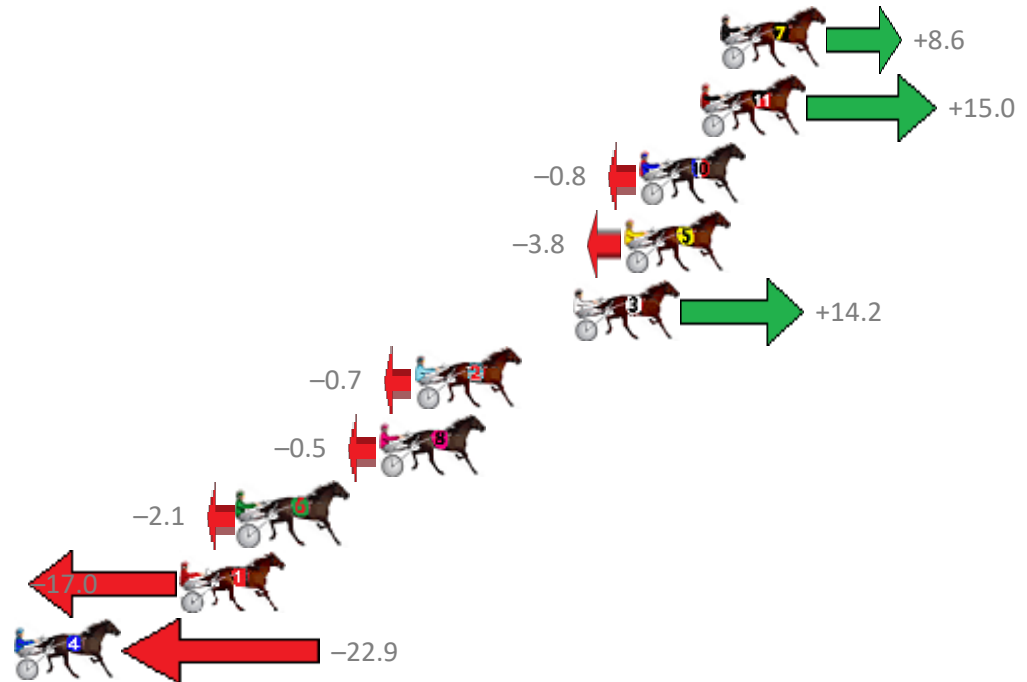

Redcliffe Race 5 Distance 1780m

Friday, 7 June 2019

Gross Time: 2:09.10 MileRate: 1:56.70 LeadTime: 11.90s First Qtr: 28.60s Second Qtr: 30.50s Third Qtr: 28.90s Fourth Qtr: 29.20s

NoHorse	Plc	Margin	Time	800Time (W)	400 Time (W)
7 REGULUS	1	0.0m	2:09.10	57.48s (0)	28.57s (1)
11 ROCKNROLL CLASSIC	2	0.8m	2:09.16	57.01s (1)	28.34s (3)
10 HIPSTAR	3	3.2m	2:09.33	58.16s (1)	29.16s (1)
5 BOULDER CITY	4	3.8m	2:09.38	58.38s (0)	29.48s (0)
3 ARK ME	5	5.8m	2:09.52	57.07s (1)	28.32s (3)
2 SIGNORINA JUJON	6	12.1m	2:09.98	58.15s (1)	28.86s (1)
8 MALIBU DREAM	7	13.5m	2:10.09	58.14s (0)	29.05s (0)
6 POINT OH FIVE	8	19.1m	2:10.49	58.25s (0)	29.13s (0)
1 DOOLITTLE DOOZZIE	9	21.4m	2:10.66	59.33s (0)	30.32s (0)
4 MADAMOISELLE JUJON	10	29.7m	2:11.27	59.76s (1)	30.57s (2)

Finish Position and metres gained from 800m

Sectionals
Powered by

PJ Harness Analyser
Master harness racing with the power of sectionals
Owners, Trainers and Punters - Check out what's new at www.pjdata.com.au

The Racing Queensland Board (trading as Racing Queensland) and provider are not responsible for the completeness or accuracy of any of the information contained herein, and makes no representations about its suitability for any purpose.