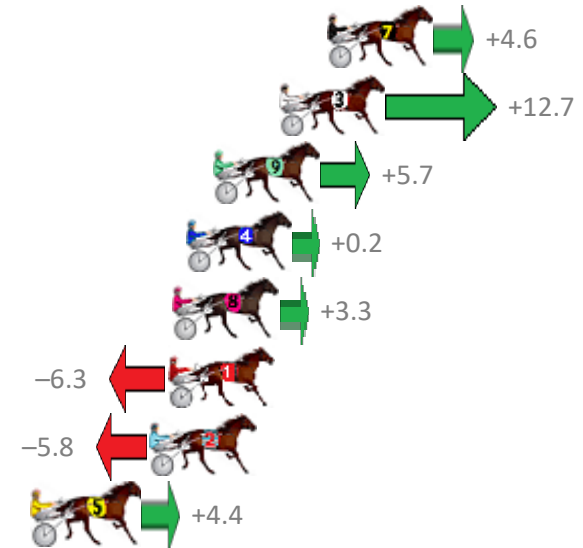

Redcliffe Race 2 Distance 1780m

Friday, 7 June 2019

Gross Time: 2:09.20 MileRate: 1:56.80 LeadTime: 11.60s First Qtr: 28.40s Second Qtr: 31.30s Third Qtr: 28.50s Fourth Qtr: 29.40s

NoHorse	Plc	Margin	Time	800Time (W)	400 Time (W)
7 UNASSUMING CHAMP	1	0.0m	2:09.20	57.57s (0)	29.03s (0)
3 CROOKWELL JAKE	2	1.9m	2:09.34	56.98s (1)	28.29s (2)
9 SUBTLE DELIGHT	3	4.5m	2:09.53	57.49s (1)	28.79s (2)
4 NO CONFESSION	4	5.6m	2:09.61	57.89s (1)	29.27s (2)
8 RIVERLEIGH WILLIAM	5	6.1m	2:09.65	57.66s (0)	29.13s (0)
1 FRENCH GLOBE	6	6.3m	2:09.66	58.36s (0)	29.86s (0)
2 MUCHO MACHO MAN	7	7.0m	2:09.71	58.32s (1)	29.66s (1)
5 CELTIC CRUZA	8	11.6m	2:10.05	57.58s (0)	29.21s (1)

Finish Position and metres gained from 800m

Sectionals
Powered by

PJ Harness Analyser
Master harness racing with the power of sectionals
Owners, Trainers and Punters - Check out what's new at www.pjdata.com.au

The Racing Queensland Board (trading as Racing Queensland) and provider are not responsible for the completeness or accuracy of any of the information contained herein, and makes no representations about its suitability for any purpose.