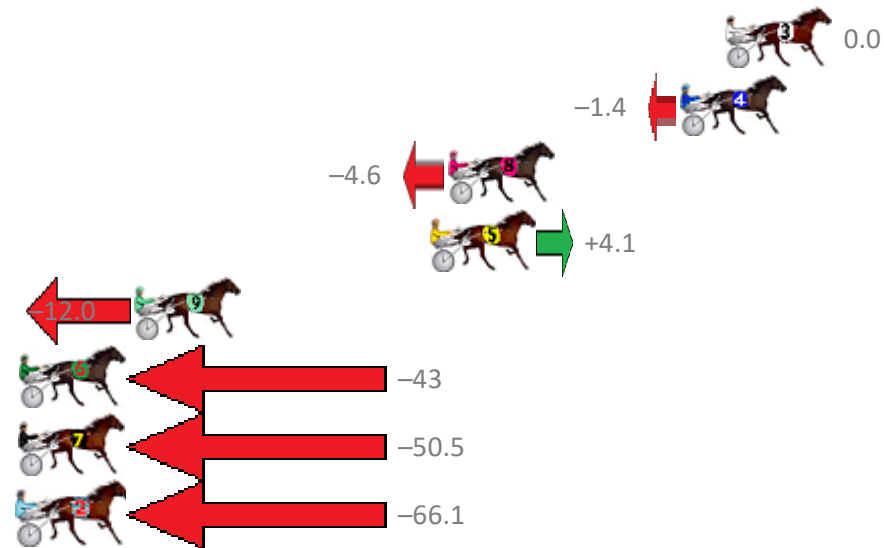

Redcliffe Race 3 Distance 2040m

Friday, 7 June 2019

Gross Time: 2:31.20 MileRate: 1:59.30 LeadTime: 31.70s First Qtr: 30.90s Second Qtr: 30.90s Third Qtr: 29.40s Fourth Qtr: 28.30s

NoHorse	Plc	Margin	Time	800Time (W)	400 Time (W)
3 TUAPEKA LIGHT	1	0.0m	2:31.20	57.70s (0)	28.30s (0)
4 FOR ALL WE KNOW	2	1.8m	2:31.33	57.80s (1)	27.89s (2)
8 STAR OF MONTANA	3	11.0m	2:31.98	58.03s (1)	28.89s (1)
5 SPECIAL RESERVE	4	11.7m	2:32.03	57.40s (1)	28.07s (3)
9 CANDYFLOSS	5	23.4m	2:32.86	58.57s (1)	29.13s (2)
6 IFYOUBELIEVE	6	55.5m	2:35.13	60.77s (0)	31.08s (1)
7 NICOPOLIS	7	58.9m	2:35.37	61.34s (0)	31.66s (1)
2 PROCUREMENT	8	70.3m	2:36.17	62.47s (0)	32.50s (0)

Finish Position and metres gained from 800m

Sectionals
Powered by

PJ Harness Analyser
Master harness racing with the power of sectionals
Owners, Trainers and Punters - Check out what's new at www.pjdata.com.au

The Racing Queensland Board (trading as Racing Queensland) and provider are not responsible for the completeness or accuracy of any of the information contained herein, and makes no representations about its suitability for any purpose.