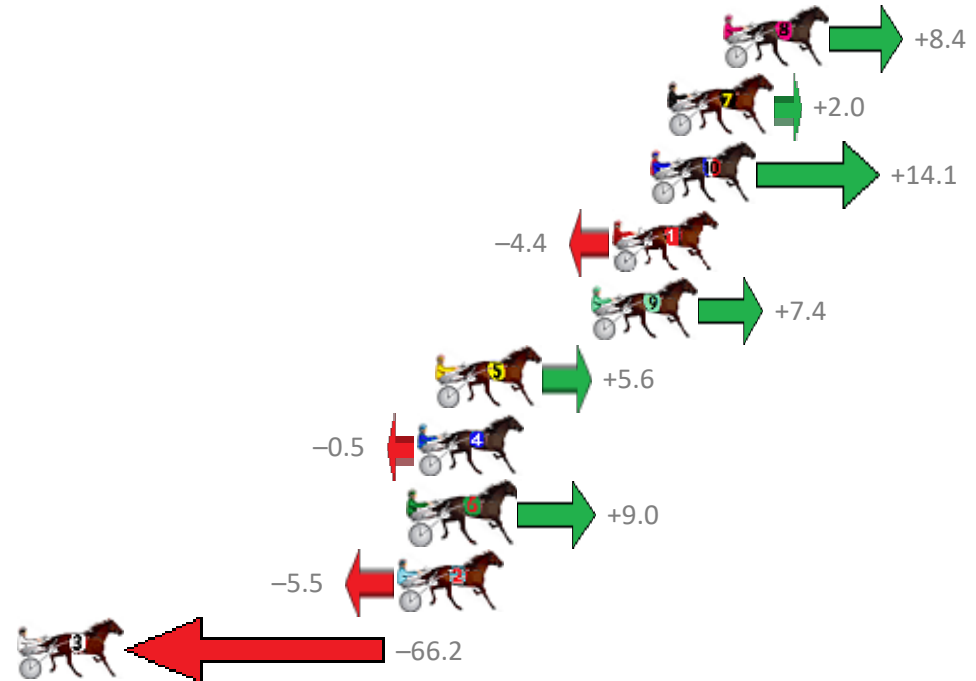

Redcliffe Race 7 Distance 2040m

Friday, 7 June 2019

Gross Time: 2:29.60 MileRate: 1:58.00 LeadTime: 30.50s First Qtr: 29.80s Second Qtr: 29.70s Third Qtr: 29.80s Fourth Qtr: 29.80s

NoHorse	Plc	Margin	Time	800Time (W)	400 Time (W)
8 ESCALERA	1	0.0m	2:29.60	58.97s (0)	29.20s (1)
7 SOULWRITER	2	2.2m	2:29.76	59.45s (0)	29.64s (0)
10 UNDERTHEKILT	3	2.9m	2:29.82	58.55s (0)	28.68s (0)
1 LINCOLNS GIRL	4	4.4m	2:29.93	59.93s (0)	30.13s (0)
9 LIFES BLACK	5	5.2m	2:29.99	59.05s (0)	29.20s (0)
5 LIVING GRAND	6	11.4m	2:30.45	59.18s (1)	29.29s (2)
4 BROADWATER	7	12.1m	2:30.50	59.64s (1)	29.82s (3)
6 GRIZZLY MONTANA	8	12.4m	2:30.52	58.93s (0)	29.01s (0)
2 WEASEL	9	12.9m	2:30.56	60.01s (1)	30.15s (2)
3 MELANNA BEACH	10	67.6m	2:34.64	64.53s (1)	33.75s (1)

Finish Position and metres gained from 800m

Sectionals
Powered by

PJ Harness Analyser
Master harness racing with the power of sectionals
Owners, Trainers and Punters - Check out what's new at www.pjdata.com.au

The Racing Queensland Board (trading as Racing Queensland) and provider are not responsible for the completeness or accuracy of any of the information contained herein, and makes no representations about its suitability for any purpose.