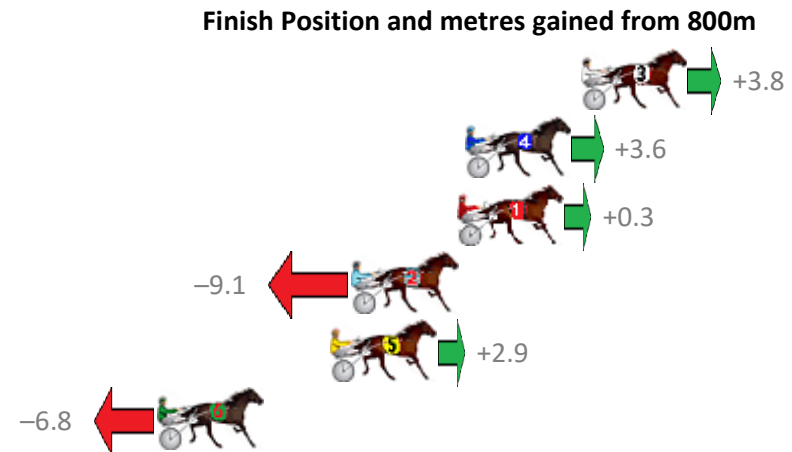

Redcliffe Race 8 Distance 1780m

Friday, 7 June 2019

Gross Time: 2:11.20 MileRate: 1:58.60 LeadTime: 11.60s First Qtr: 30.20s Second Qtr: 30.50s Third Qtr: 29.30s Fourth Qtr: 29.60s

NoHorse	Plc	Margin	Time	800Time (W)	400 Time (W)
3 GOOD AS IT GETS	1	0.0m	2:11.20	58.62s (1)	29.35s (1)
4 MERAVIGLIA	2	4.6m	2:11.54	58.63s (1)	29.27s (1)
1 BETTERTHANLEGO	3	4.9m	2:11.56	58.88s (0)	29.50s (0)
2 MISTER COLE	4	9.1m	2:11.87	59.57s (0)	30.27s (0)
5 TOANUI SPIRIT	5	9.9m	2:11.93	58.69s (1)	29.34s (1)
6 HOLLIE	6	16.8m	2:12.44	59.40s (0)	30.03s (0)

Sectionals
Powered by

PJ Harness Analyser
Master harness racing with the power of sectionals
Owners, Trainers and Punters - Check out what's new at www.pjdata.com.au

The Racing Queensland Board (trading as Racing Queensland) and provider are not responsible for the completeness or accuracy of any of the information contained herein, and makes no representations about its suitability for any purpose.