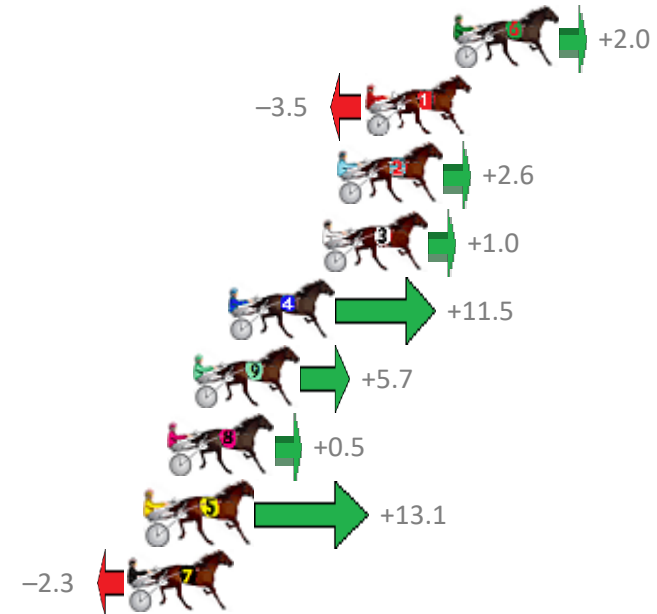

Redcliffe Race 6 Distance 1780m

Friday, 7 June 2019

Gross Time: 2:12.40 MileRate: 1:59.70 LeadTime: 11.80s First Qtr: 31.30s Second Qtr: 30.70s Third Qtr: 30.30s Fourth Qtr: 28.30s

NoHorse	Plc	Margin	Time	800Time (W)	400 Time (W)
6 DATTITUDE	1	0.0m	2:12.40	58.45s (1)	28.03s (1)
1 KOTARE KASAI	2	3.5m	2:12.65	58.86s (0)	28.55s (0)
2 HEAVENS HURRICANE	3	4.6m	2:12.73	58.41s (1)	28.05s (1)
3 KISS CAM	4	5.2m	2:12.77	58.53s (0)	28.31s (0)
4 SHERIFF JUJON	5	8.9m	2:13.03	57.76s (1)	27.40s (1)
9 THREE MUGS IN	6	10.3m	2:13.13	58.18s (1)	27.83s (1)
8 MORROCH BAY	7	11.3m	2:13.20	58.56s (1)	28.19s (1)
5 SHEZA GALVINATOR	8	12.1m	2:13.26	57.64s (1)	27.32s (1)
7 WHERE'S THE SPIRIT	9	12.9m	2:13.31	58.77s (0)	28.51s (0)

Finish Position and metres gained from 800m

Sectionals
Powered by

PJ Harness Analyser
Master harness racing with the power of sectionals
Owners, Trainers and Punters - Check out what's new at www.pjdata.com.au

The Racing Queensland Board (trading as Racing Queensland) and provider are not responsible for the completeness or accuracy of any of the information contained herein, and makes no representations about its suitability for any purpose.