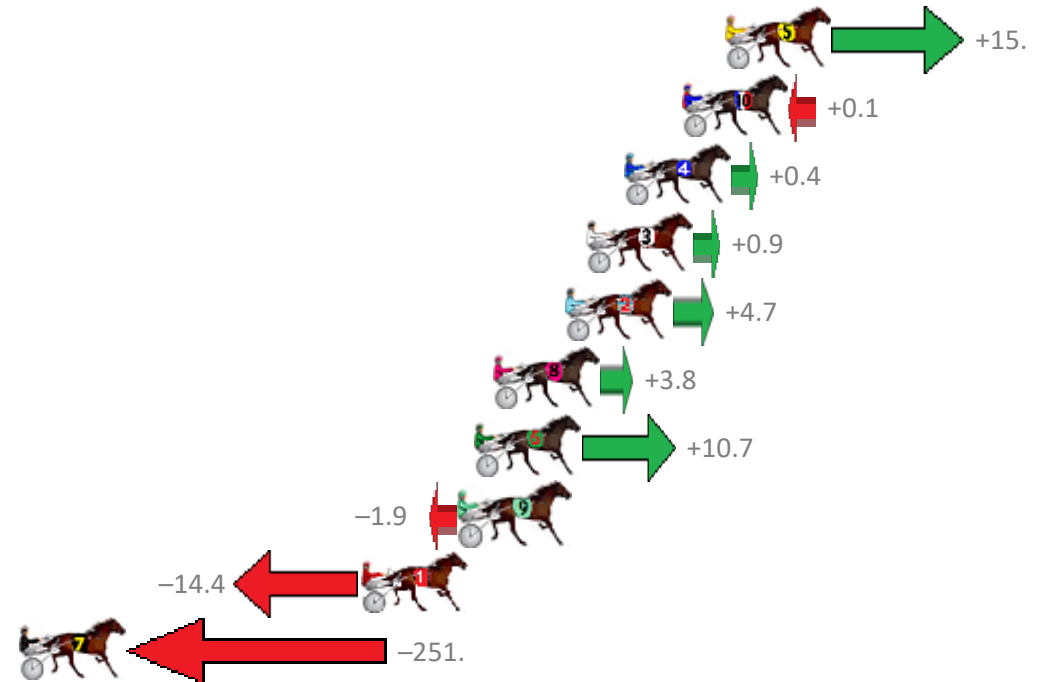

Redcliffe Race 1 Distance 1780m

Friday, 7 June 2019

Gross Time: 2:08.20 MileRate: 1:55.90 LeadTime: 11.60s First Qtr: 28.80s Second Qtr: 29.60s Third Qtr: 28.50s Fourth Qtr: 29.70s

NoHorse	Plc	Margin	Time	800Time (W)	400 Time (W)
5 LITTLE CHANGE	1	0.0m	2:08.20	57.09s (1)	28.41s (1)
10 VASARI	2	1.7m	2:08.33	58.19s (1)	29.57s (1)
4 SACHE GIRL	3	4.0m	2:08.50	58.17s (0)	29.64s (0)
3 SCHOUTEN ISLAND	4	5.5m	2:08.61	58.13s (1)	29.53s (1)
2 STOMPEN	5	6.3m	2:08.67	57.86s (1)	29.19s (1)
8 AINTNOBETTOR	6	9.2m	2:08.88	57.92s (0)	29.33s (0)
6 SUBTLE ADVICE	7	9.9m	2:08.94	57.42s (1)	29.02s (0)
9 BURNING AMBITION	8	10.5m	2:08.98	58.34s (0)	29.78s (0)
1 GUNNAREIGN	9	14.4m	2:09.27	59.25s (0)	30.77s (0)
7 TRAIN WRECK	10	451.4m	2:41.72	76.49s (0)	40.94s (0)

Finish Position and metres gained from 800m

Sectionals
Powered by

PJ Harness Analyser
Master harness racing with the power of sectionals
Owners, Trainers and Punters - Check out what's new at www.pjdata.com.au

The Racing Queensland Board (trading as Racing Queensland) and provider are not responsible for the completeness or accuracy of any of the information contained herein, and makes no representations about its suitability for any purpose.