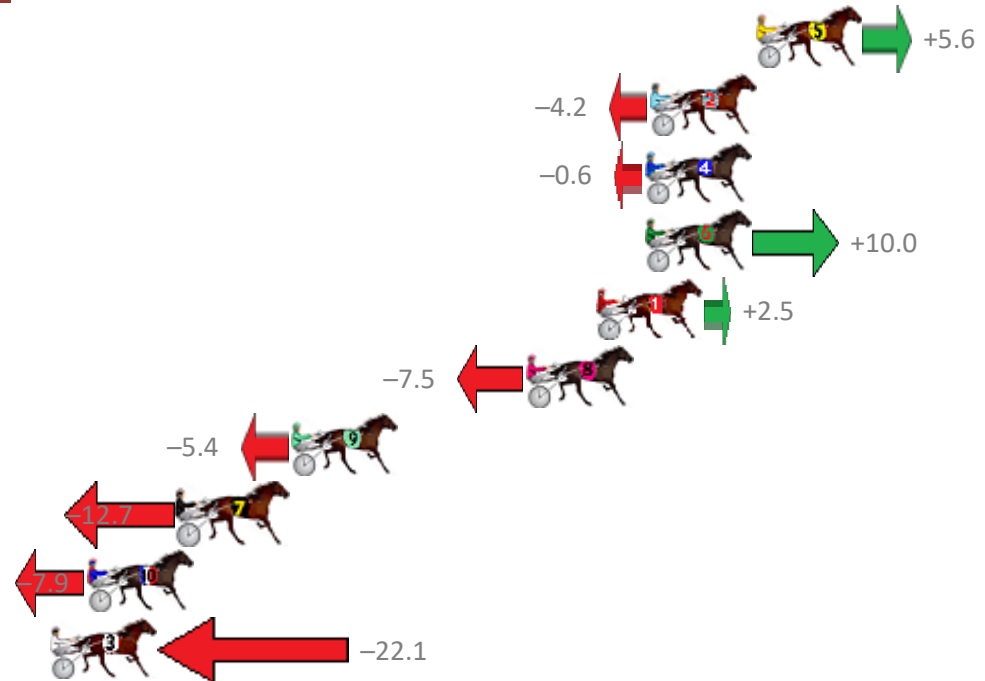

Redcliffe Race 4 Distance 1780m

Thursday, 13 June 2019

Gross Time: 2:13.30 MileRate: 2:00.60 LeadTime: 11.10s First Qtr: 31.50s Second Qtr: 31.80s Third Qtr: 29.90s Fourth Qtr: 29.00s

No	Horse	Plc	Margin	Time	800Time (W)	400 Time (W)
5	AMILLION PROMISES	1	0.0m	2:13.30	58.49s (1)	28.57s (1)
2	POINT OH FIVE	2	4.2m	2:13.60	59.21s (0)	29.30s (0)
4	CANDYFLOSS	3	4.4m	2:13.62	58.94s (0)	29.00s (0)
6	NIFTY STUDLEIGH	4	4.4m	2:13.62	58.16s (1)	28.55s (2)
1	NESTERS HILL	5	6.3m	2:13.76	58.72s (0)	28.80s (0)
8	MAYWYN NO REGRETS	6	9.1m	2:13.96	59.45s (1)	29.54s (1)
9	ROBINMEGOOD	7	18.4m	2:14.63	59.30s (0)	29.30s (0)
7	DALLAS COWGIRL	8	22.9m	2:14.96	59.84s (1)	29.83s (1)
10	WILD ABOUT TOWN	9	26.5m	2:15.22	59.48s (1)	29.62s (1)
3	NO ESCAPE	10	45.5m	2:16.60	60.53s (0)	30.86s (0)

Finish Position and metres gained from 800m

Sectionals
Powered by

PJ Harness Analyser
Master harness racing with the power of sectionals
Owners, Trainers and Punters - Check out what's new at www.pjdata.com.au

The Racing Queensland Board (trading as Racing Queensland) and provider are not responsible for the completeness or accuracy of any of the information contained herein, and makes no representations about its suitability for any purpose.