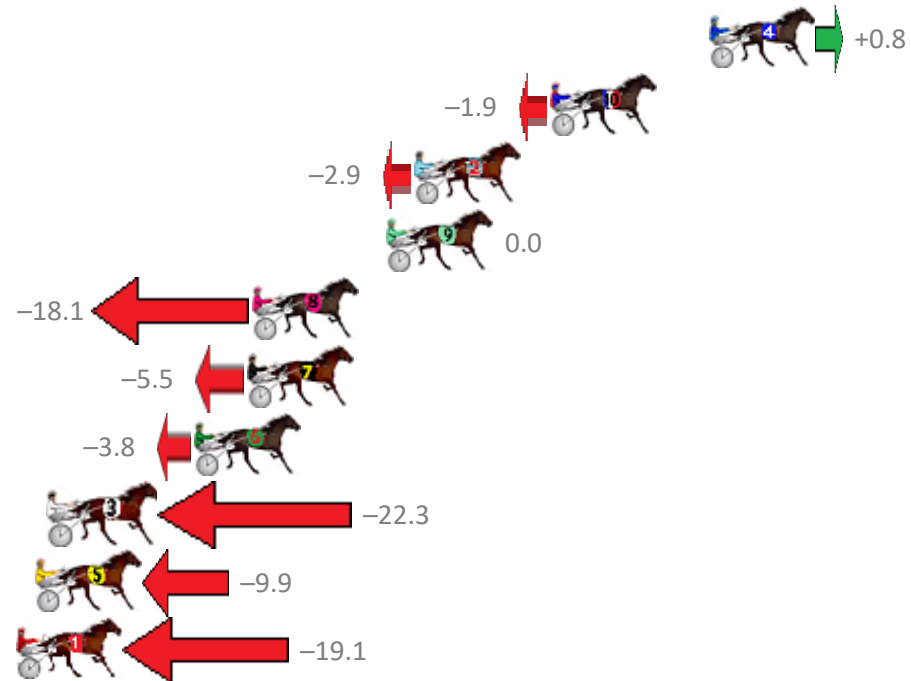

Redcliffe Race 3 Distance 2040m

Thursday, 13 June 2019

Gross Time: 2:33.00 MileRate: 2:00.70 LeadTime: 30.60s First Qtr: 31.60s Second Qtr: 31.50s Third Qtr: 29.60s Fourth Qtr: 29.70s

NoHorse	Plc	Margin	Time	800Time (W)	400 Time (W)
4 IMPETUOSO	1	0.0m	2:33.00	59.24s (0)	29.70s (0)
10 VILLAGE CRUISER	2	6.3m	2:33.47	59.44s (0)	29.83s (0)
2 SNAKES N LADDERS	3	11.7m	2:33.87	59.51s (1)	29.83s (1)
9 WECANONLYHOPE	4	12.8m	2:33.95	59.30s (1)	29.58s (1)
8 BUNDJALUNG BEAUTY	5	18.1m	2:34.34	60.64s (1)	31.01s (1)
7 TASCOTT LADY	6	18.3m	2:34.36	59.71s (0)	29.93s (0)
6 MODERN THOUGHT	7	20.4m	2:34.51	59.58s (1)	29.83s (1)
3 AROONA	8	26.1m	2:34.94	60.95s (1)	31.27s (1)
5 MAHALO	9	26.7m	2:34.98	60.03s (0)	30.21s (0)
1 DARTESIAN	10	27.5m	2:35.04	60.72s (0)	30.94s (0)

Finish Position and metres gained from 800m

Sectionals
Powered by

PJ Harness Analyser
Master harness racing with the power of sectionals
Owners, Trainers and Punters - Check out what's new at www.pjdata.com.au

The Racing Queensland Board (trading as Racing Queensland) and provider are not responsible for the completeness or accuracy of any of the information contained herein, and makes no representations about its suitability for any purpose.