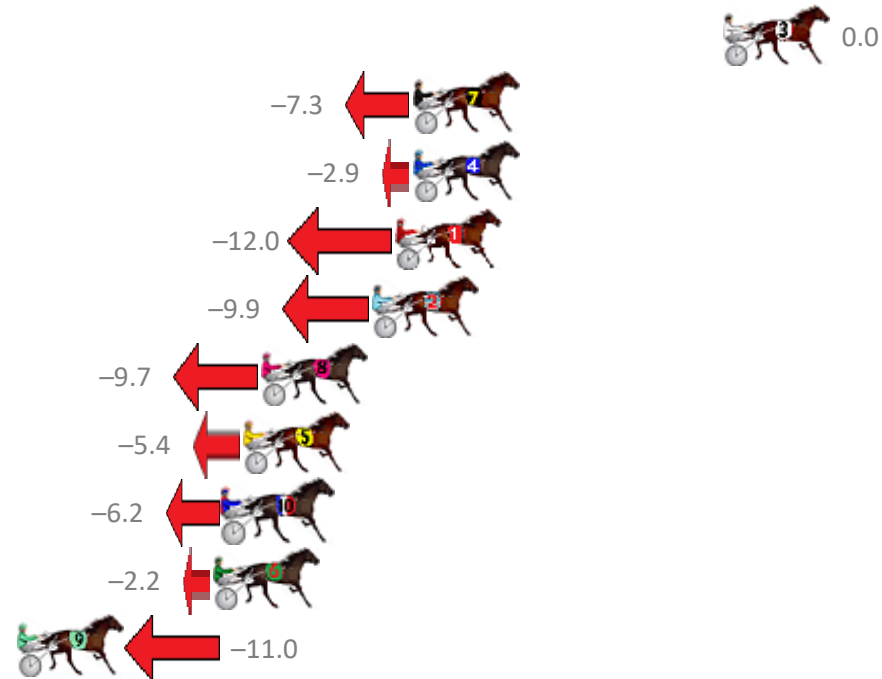

Redcliffe Race 5 Distance 1780m

Thursday, 13 June 2019

Gross Time: 2:12.90 MileRate: 2:00.10 LeadTime: 11.40s First Qtr: 30.70s Second Qtr: 32.20s Third Qtr: 30.30s Fourth Qtr: 28.30s

NoHorse	Plc	Margin	Time	800Time (W)	400 Time (W)
3 THATS BETTOR	1	0.0m	2:12.90	58.60s (1)	28.30s (1)
7 COBALT BLUES	2	12.3m	2:13.77	59.13s (0)	28.79s (0)
4 RANCHO MAN	3	12.3m	2:13.77	58.81s (0)	28.43s (0)
1 SHESFEELINPRECIOUS	4	13.0m	2:13.82	59.48s (0)	29.15s (0)
2 TORQUE IS MY GIRL	5	13.9m	2:13.88	59.33s (1)	28.94s (1)
8 MAC SWEENEY	6	18.3m	2:14.19	59.31s (1)	29.35s (2)
5 SOMEHOWSOMEWAY	7	19.0m	2:14.24	59.00s (0)	28.60s (1)
10 MAKINMEFEELGOOD	8	19.8m	2:14.30	59.05s (1)	28.98s (1)
6 LOTS OF LUCK	9	20.2m	2:14.33	58.76s (1)	29.11s (2)
9 HADLEY	10	45.0m	2:16.08	59.41s (0)	28.94s (0)

Finish Position and metres gained from 800m

Sectionals
Powered by

PJ Harness Analyser
Master harness racing with the power of sectionals
Owners, Trainers and Punters - Check out what's new at www.pjdata.com.au

The Racing Queensland Board (trading as Racing Queensland) and provider are not responsible for the completeness or accuracy of any of the information contained herein, and makes no representations about its suitability for any purpose.