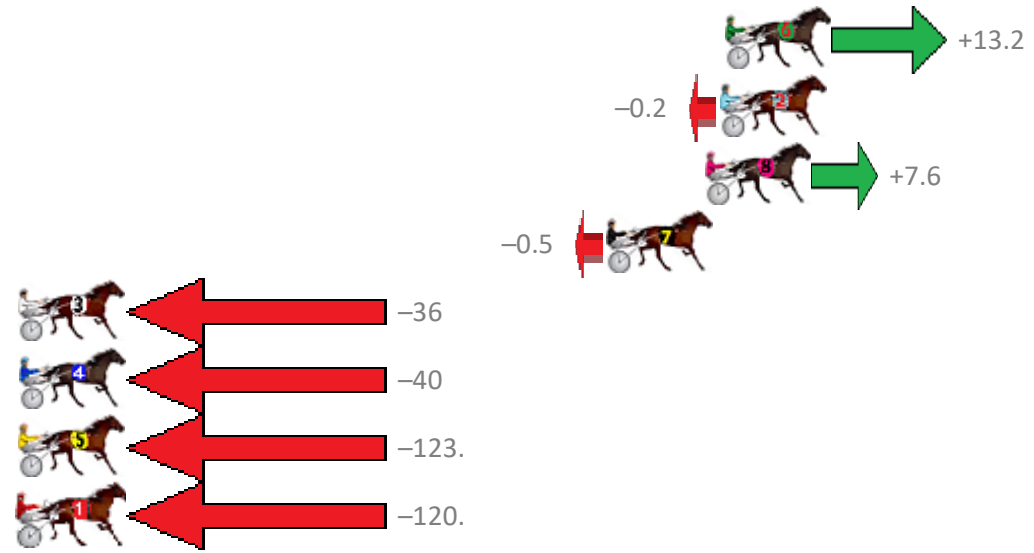

Finish Position and metres gained from 800m

Sectionals  
Powered by

**PJ Harness Analyser**  
Master harness racing with the power of sectionals  
Owners, Trainers and Punters - Check out what's new at [www.pjdata.com.au](http://www.pjdata.com.au)