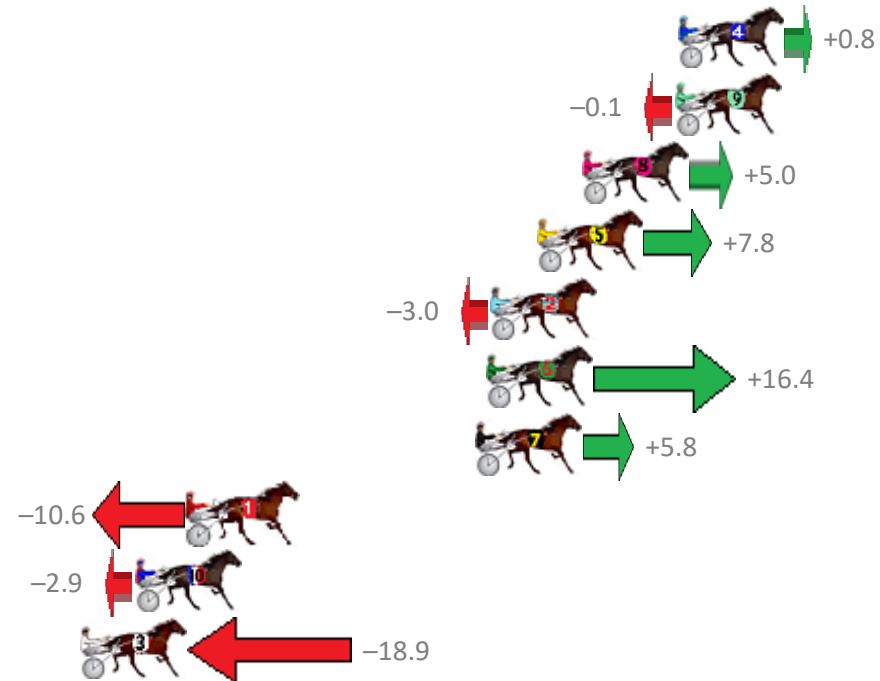

Redcliffe Race 7 Distance 1780m

Thursday, 13 June 2019

Gross Time: 2:11.40 MileRate: 1:58.80 LeadTime: 11.30s First Qtr: 30.50s Second Qtr: 30.40s Third Qtr: 29.10s Fourth Qtr: 30.10s

NoHorse	Plc	Margin	Time	800Time (W)	400 Time (W)
4 TORQUE WITH ESTEEM	1	0.0m	2:11.40	59.14s (0)	30.10s (0)
9 GUTS	2	0.1m	2:11.41	59.21s (1)	29.85s (1)
8 FAMOUS SHOES	3	3.8m	2:11.69	58.83s (1)	29.47s (1)
5 VANTO HANOVER	4	5.6m	2:11.82	58.62s (1)	29.65s (2)
2 ARTS PEREGRINE	5	7.4m	2:11.96	59.42s (1)	30.08s (1)
6 MATRON JUJON	6	7.6m	2:11.97	57.99s (1)	29.14s (1)
7 JACKS GAMBIT	7	8.0m	2:12.00	58.77s (0)	29.42s (0)
1 RUHTREBO	8	19.4m	2:12.86	59.98s (0)	30.63s (0)
10 ZED EXPRESS	9	21.5m	2:13.02	59.41s (1)	30.51s (2)
3 FLASHING GOOD TIME	10	23.7m	2:13.18	60.60s (0)	31.27s (0)

Finish Position and metres gained from 800m

Sectionals
Powered by

PJ Harness Analyser
Master harness racing with the power of sectionals
Owners, Trainers and Punters - Check out what's new at www.pjdata.com.au

The Racing Queensland Board (trading as Racing Queensland) and provider are not responsible for the completeness or accuracy of any of the information contained herein, and makes no representations about its suitability for any purpose.