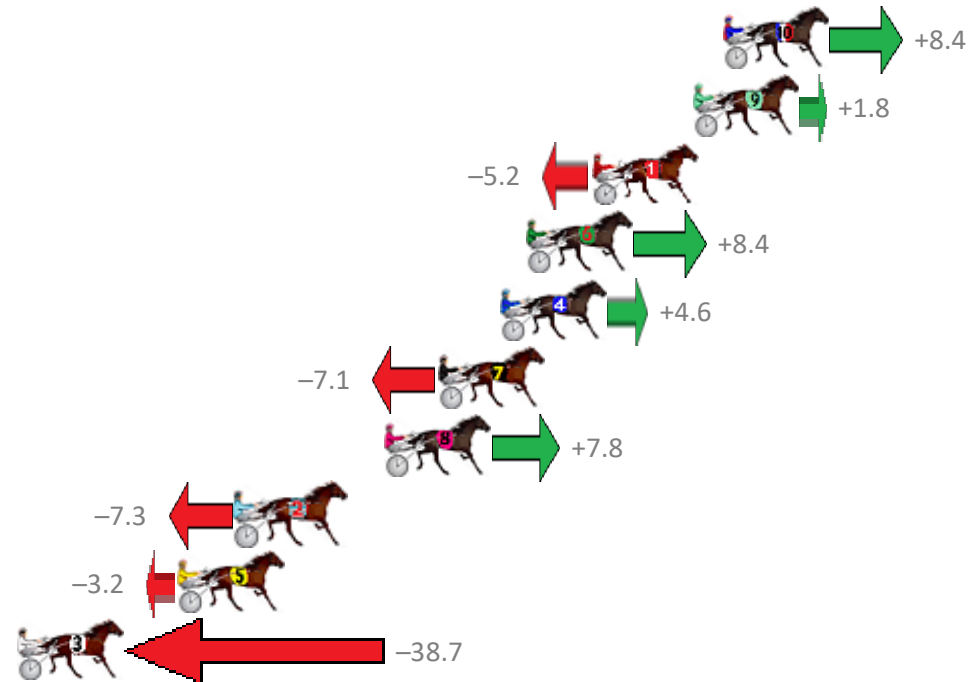

Redcliffe Race 9 Distance 2040m

Thursday, 13 June 2019

Gross Time: 2:31.80 MileRate: 1:59.80 LeadTime: 31.20s First Qtr: 30.90s Second Qtr: 31.90s Third Qtr: 29.30s Fourth Qtr: 28.50s

NoHorse	Plc	Margin	Time	800Time (W)	400 Time (W)
10 INVITE ONLY	1	0.0m	2:31.80	57.19s (0)	27.89s (0)
9 LIFES BLACK	2	1.2m	2:31.89	57.67s (1)	28.30s (1)
1 KISS CAM	3	5.2m	2:32.17	58.18s (0)	28.87s (0)
6 FIRE AND ICE	4	7.8m	2:32.36	57.19s (1)	28.51s (2)
4 MISSINMEMATE	5	8.8m	2:32.43	57.47s (0)	28.09s (0)
7 GUNNAREIGN	6	11.3m	2:32.61	58.31s (0)	29.02s (0)
8 TAXI METER	7	13.4m	2:32.75	57.24s (1)	28.56s (2)
2 GRIZZLY MONTANA	8	19.3m	2:33.18	58.33s (1)	28.85s (1)
5 TOPNOTCH MACH	9	21.6m	2:33.34	58.03s (0)	28.64s (0)
3 DYNAMIC DEEJAY	10	46.1m	2:35.08	60.60s (1)	30.46s (1)

Finish Position and metres gained from 800m

Sectionals
Powered by

PJ Harness Analyser
Master harness racing with the power of sectionals
Owners, Trainers and Punters - Check out what's new at www.pjdata.com.au

The Racing Queensland Board (trading as Racing Queensland) and provider are not responsible for the completeness or accuracy of any of the information contained herein, and makes no representations about its suitability for any purpose.