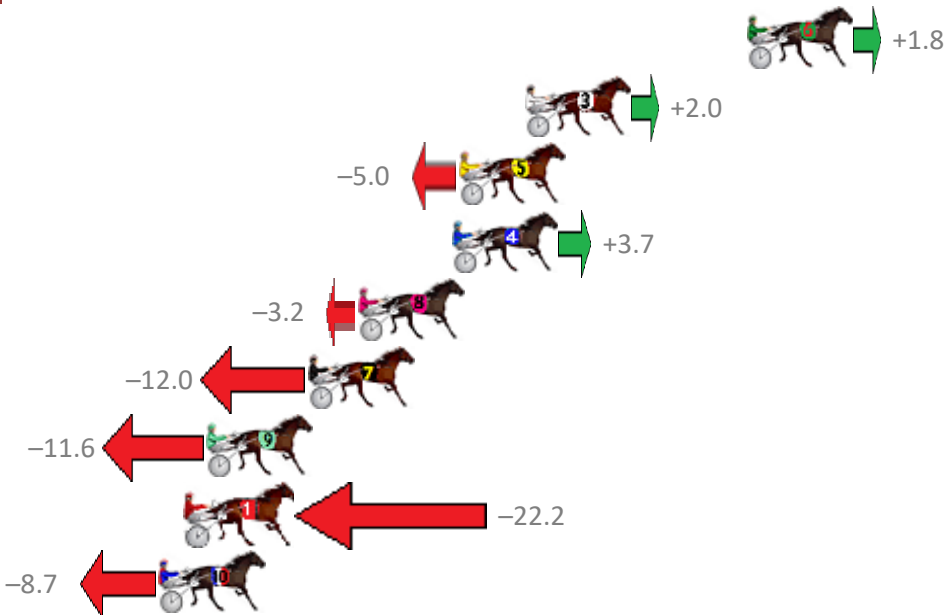

Redcliffe Race 2 Distance 1780m

Thursday, 13 June 2019

Gross Time: 2:15.40   MileRate: 2:02.40   LeadTime: 11.50s   First Qtr: 32.20s   Second Qtr: 32.50s   Third Qtr: 29.50s   Fourth Qtr: 29.70s

NoHorse	Plc	Margin	Time	800Time (W)	400 Time (W)
6 LITTLE ARROWS	1	0.0m	2:15.40	59.07s (1)	29.70s (1)
3 ASHLEE NITRO	2	8.8m	2:16.05	59.05s (1)	29.89s (2)
5 RUM AND SCHOTZ	3	11.4m	2:16.25	59.57s (1)	30.25s (1)
4 BUTCHERFEELGOOD	4	11.7m	2:16.27	58.93s (1)	29.95s (1)
8 BLACKJEWEL	5	15.4m	2:16.54	59.44s (2)	30.71s (2)
7 SURFER JOE	6	17.4m	2:16.69	60.09s (0)	30.62s (0)
9 ZARA ZARA REIGN	7	21.4m	2:16.99	60.06s (0)	30.43s (0)
1 SCHOOPY	8	22.2m	2:17.05	60.84s (0)	31.30s (0)
10 IDIOTS DREAM	9	23.3m	2:17.13	59.84s (0)	29.99s (0)

Finish Position and metres gained from 800m

Sectionals
Powered by

PJ Harness Analyser
Master harness racing with the power of sectionals
Owners, Trainers and Punters - Check out what's new at www.pjdata.com.au

The Racing Queensland Board (trading as Racing Queensland) and provider are not responsible for the completeness or accuracy of any of the information contained herein, and makes no representations about its suitability for any purpose.