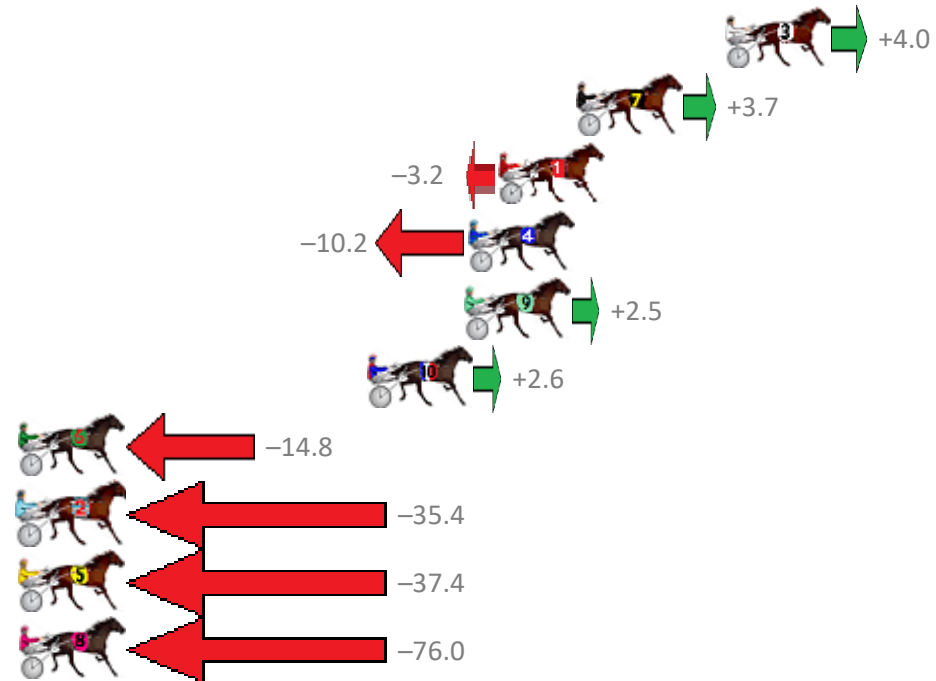

Redcliffe Race 8 Distance 2040m

Thursday, 13 June 2019

Gross Time: 2:30.00 MileRate: 1:58.30 LeadTime: 30.70s First Qtr: 28.70s Second Qtr: 31.30s Third Qtr: 29.20s Fourth Qtr: 30.10s

No	Horse	Plc	Margin	Time	800Time (W)	400 Time (W)
3	HEAVENS HURRICANE	1	0.0m	2:30.00	59.00s (1)	29.80s (1)
7	MONTANA CHIEF	2	5.9m	2:30.44	59.03s (0)	29.91s (0)
1	LETHAL STAR	3	9.0m	2:30.68	59.54s (0)	30.42s (0)
4	SHADOW HUNTER	4	10.2m	2:30.77	60.06s (1)	30.87s (1)
9	BIG IN AMERICA	5	10.3m	2:30.78	59.11s (1)	29.88s (1)
10	RITCHIE BEE	6	14.2m	2:31.07	59.11s (0)	29.83s (0)
6	TAYLAH STUDLEIGH	7	35.6m	2:32.68	60.40s (1)	31.33s (2)
2	BACK PAGE NEWS	8	37.2m	2:32.80	61.92s (0)	32.84s (0)
5	GOTOTHEMOON	9	62.2m	2:34.68	62.07s (1)	32.37s (1)
8	IMA ROCKNROLL DIVA	10	84.2m	2:36.34	64.93s (1)	34.90s (1)

Finish Position and metres gained from 800m

Sectionals
Powered by

PJ Harness Analyser
Master harness racing with the power of sectionals
Owners, Trainers and Punters - Check out what's new at www.pjdata.com.au

The Racing Queensland Board (trading as Racing Queensland) and provider are not responsible for the completeness or accuracy of any of the information contained herein, and makes no representations about its suitability for any purpose.