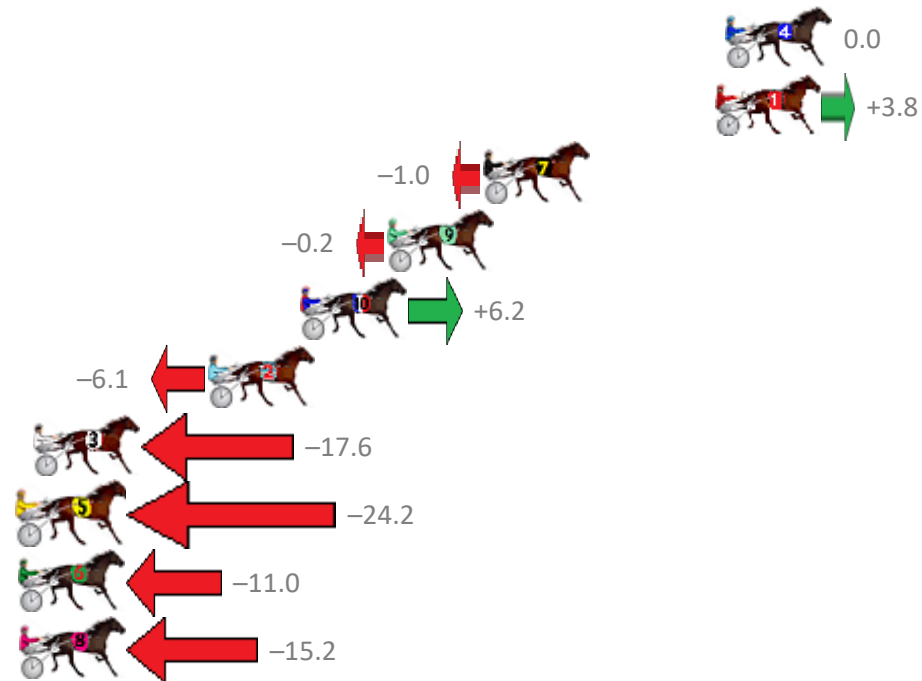

Redcliffe Race 6 Distance 2040m

Thursday, 13 June 2019

Gross Time: 2:31.00 MileRate: 1:59.10 LeadTime: 31.10s First Qtr: 29.50s Second Qtr: 30.90s Third Qtr: 30.00s Fourth Qtr: 29.50s

No	Horse	Plc	Margin	Time	800Time (W)	400 Time (W)
4	SHOWEM SIMON	1	0.0m	2:31.00	59.50s (0)	29.50s (0)
1	DONT CALL ME	2	0.4m	2:31.03	59.22s (0)	29.20s (0)
7	IM TOOT	3	9.6m	2:31.71	59.57s (0)	29.57s (0)
9	CHEYENNE AUTUMN	4	13.4m	2:31.99	59.51s (0)	29.53s (0)
10	SHERIFF JUJON	5	16.8m	2:32.24	59.04s (1)	29.47s (2)
2	DOLLARBILL	6	20.5m	2:32.51	59.95s (1)	30.02s (1)
3	JUSTATIC	7	27.4m	2:33.02	60.81s (1)	30.62s (2)
5	STUDLEIGH WILL	8	29.0m	2:33.14	61.30s (1)	31.05s (1)
6	OSCARS GLORY	9	29.8m	2:33.20	60.32s (1)	29.94s (1)
8	NICSTAR	10	32.4m	2:33.39	60.63s (0)	30.62s (0)

Finish Position and metres gained from 800m

Sectionals
Powered by

PJ Harness Analyser
Master harness racing with the power of sectionals
Owners, Trainers and Punters - Check out what's new at www.pjdata.com.au

The Racing Queensland Board (trading as Racing Queensland) and provider are not responsible for the completeness or accuracy of any of the information contained herein, and makes no representations about its suitability for any purpose.